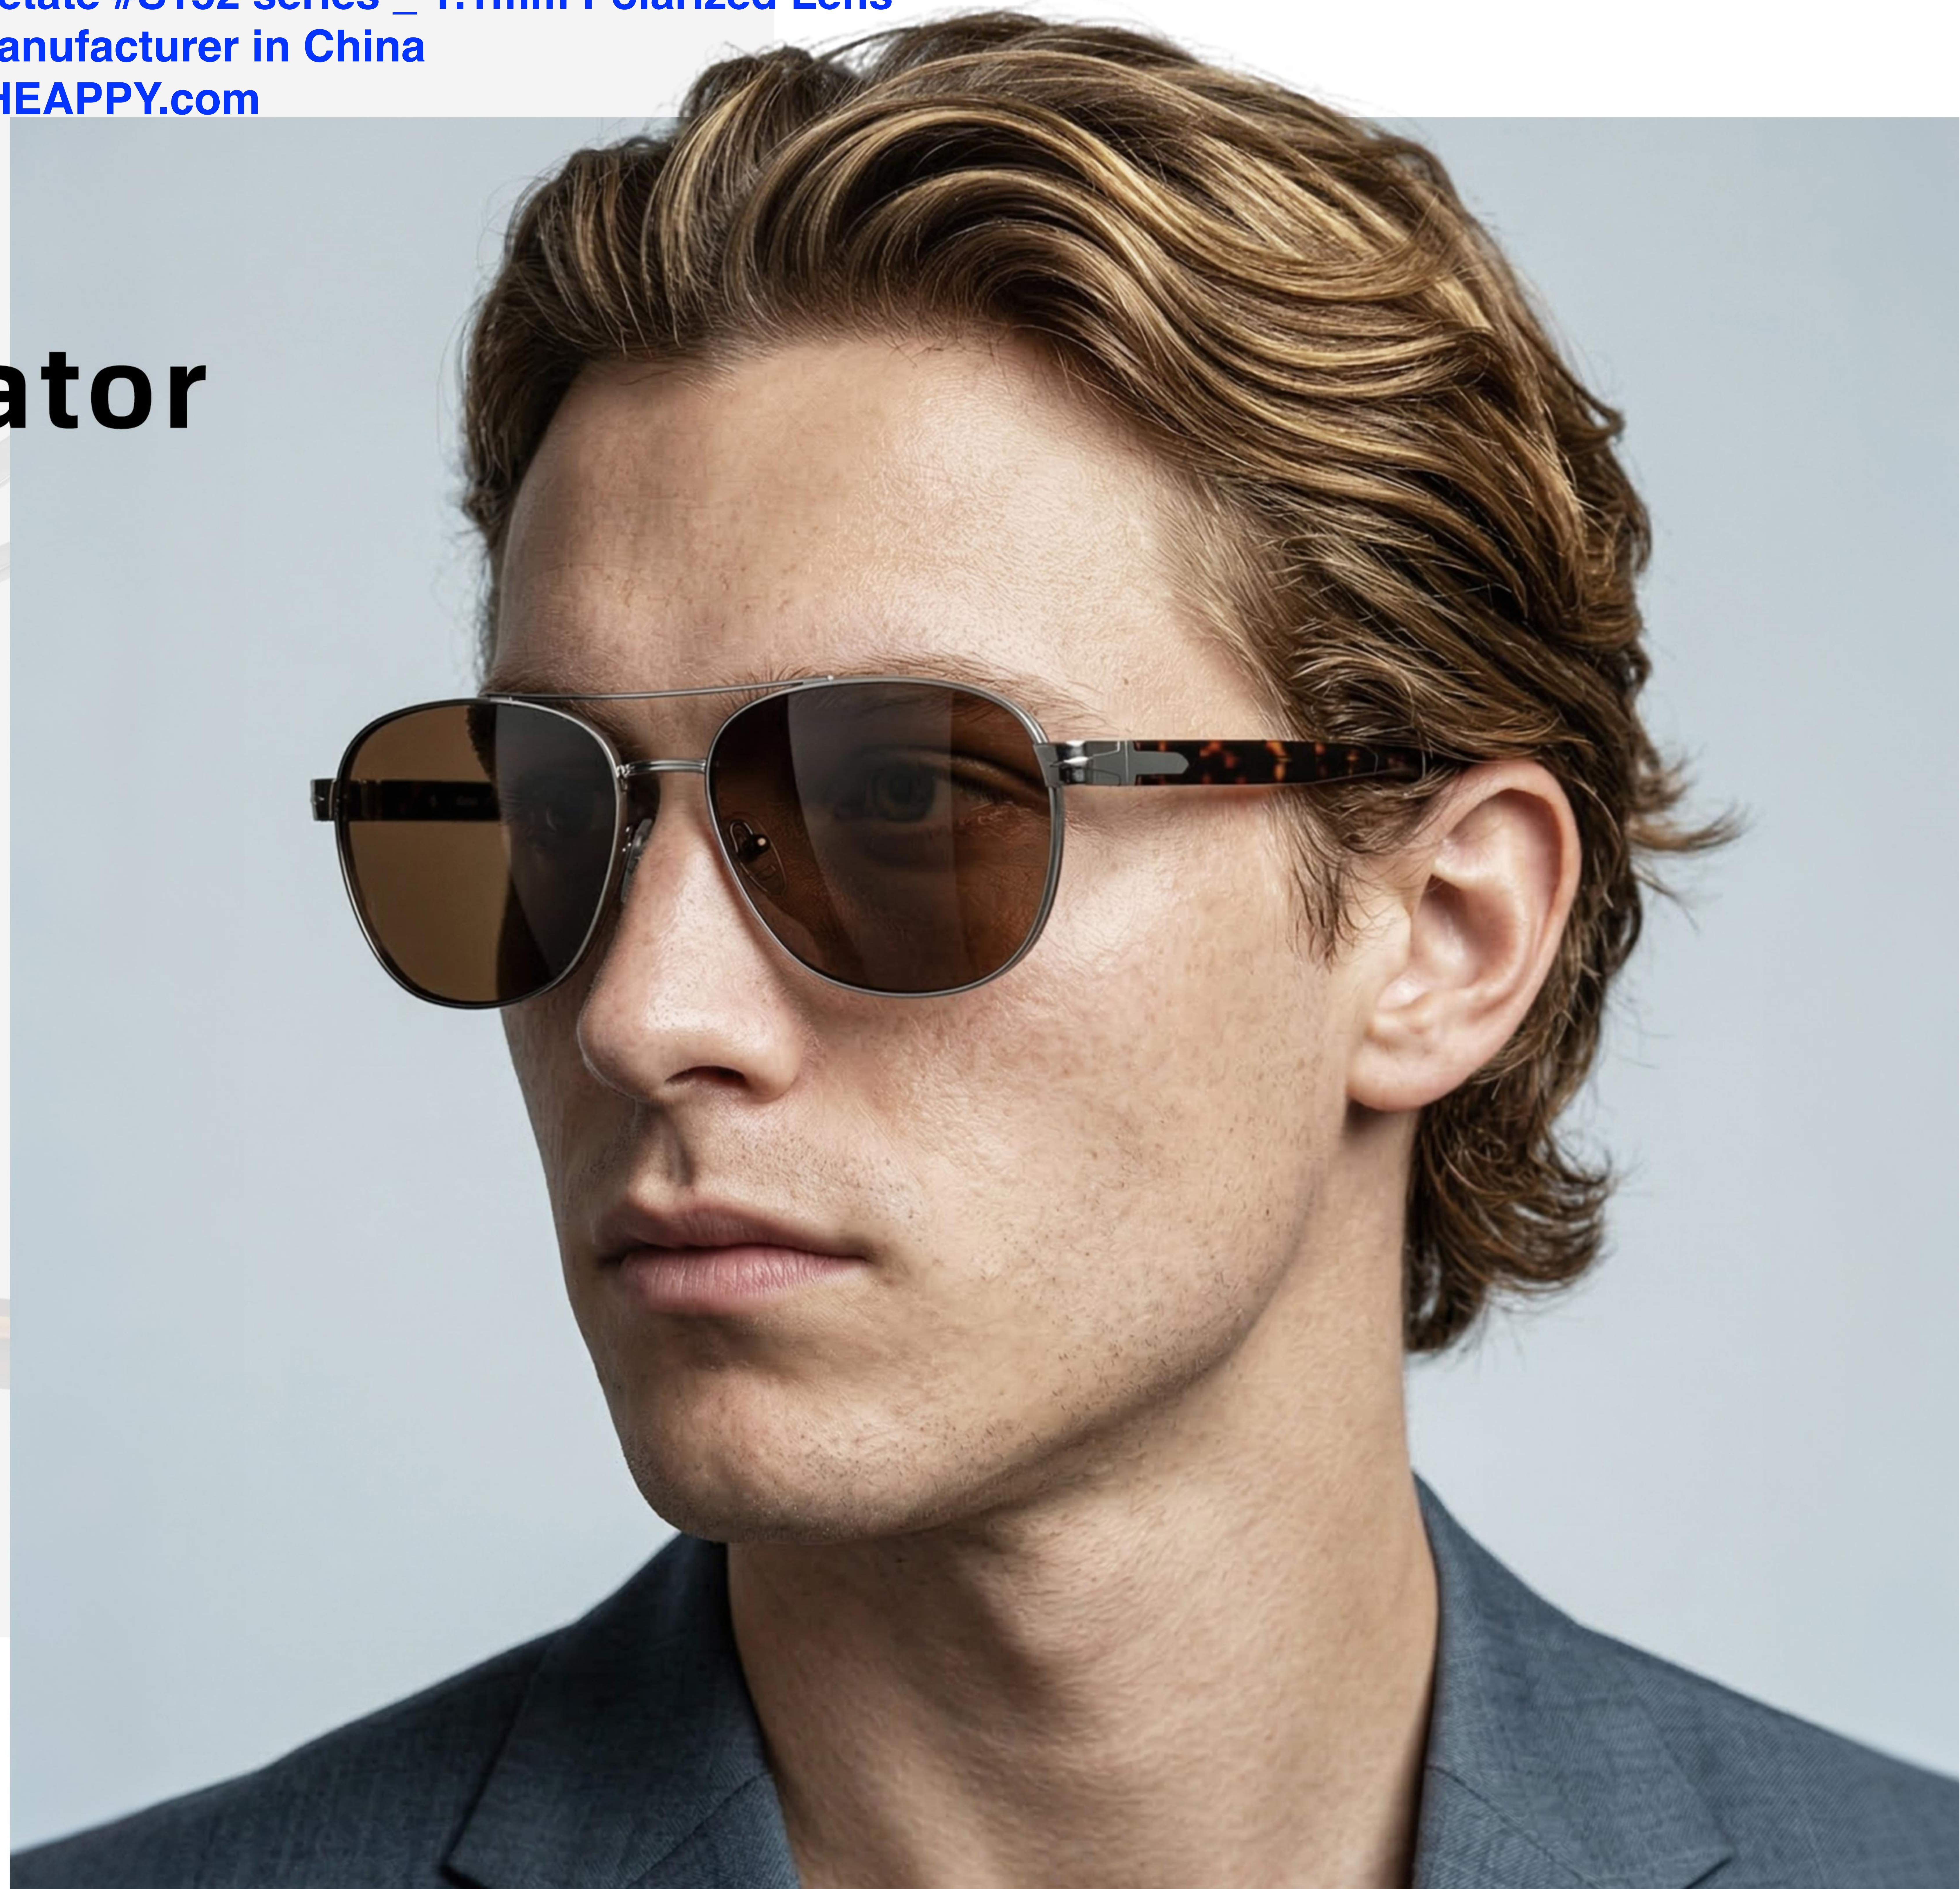

Men's Sunglasses _ Metal, Metal+Acetate #S152 series _ 1.1mm Polarized Lens
Sunglasses Manufacturer in China
www.HEAPPY.com

Classic Aviator

经典/飞行员系列

S15214

S15214 C1

镜框 半光哑黑 | 镜腿 黑 | 镜片 灰片

S15214 C2

镜框 亮金 | 镜腿 玳瑁 | 镜片 绿片