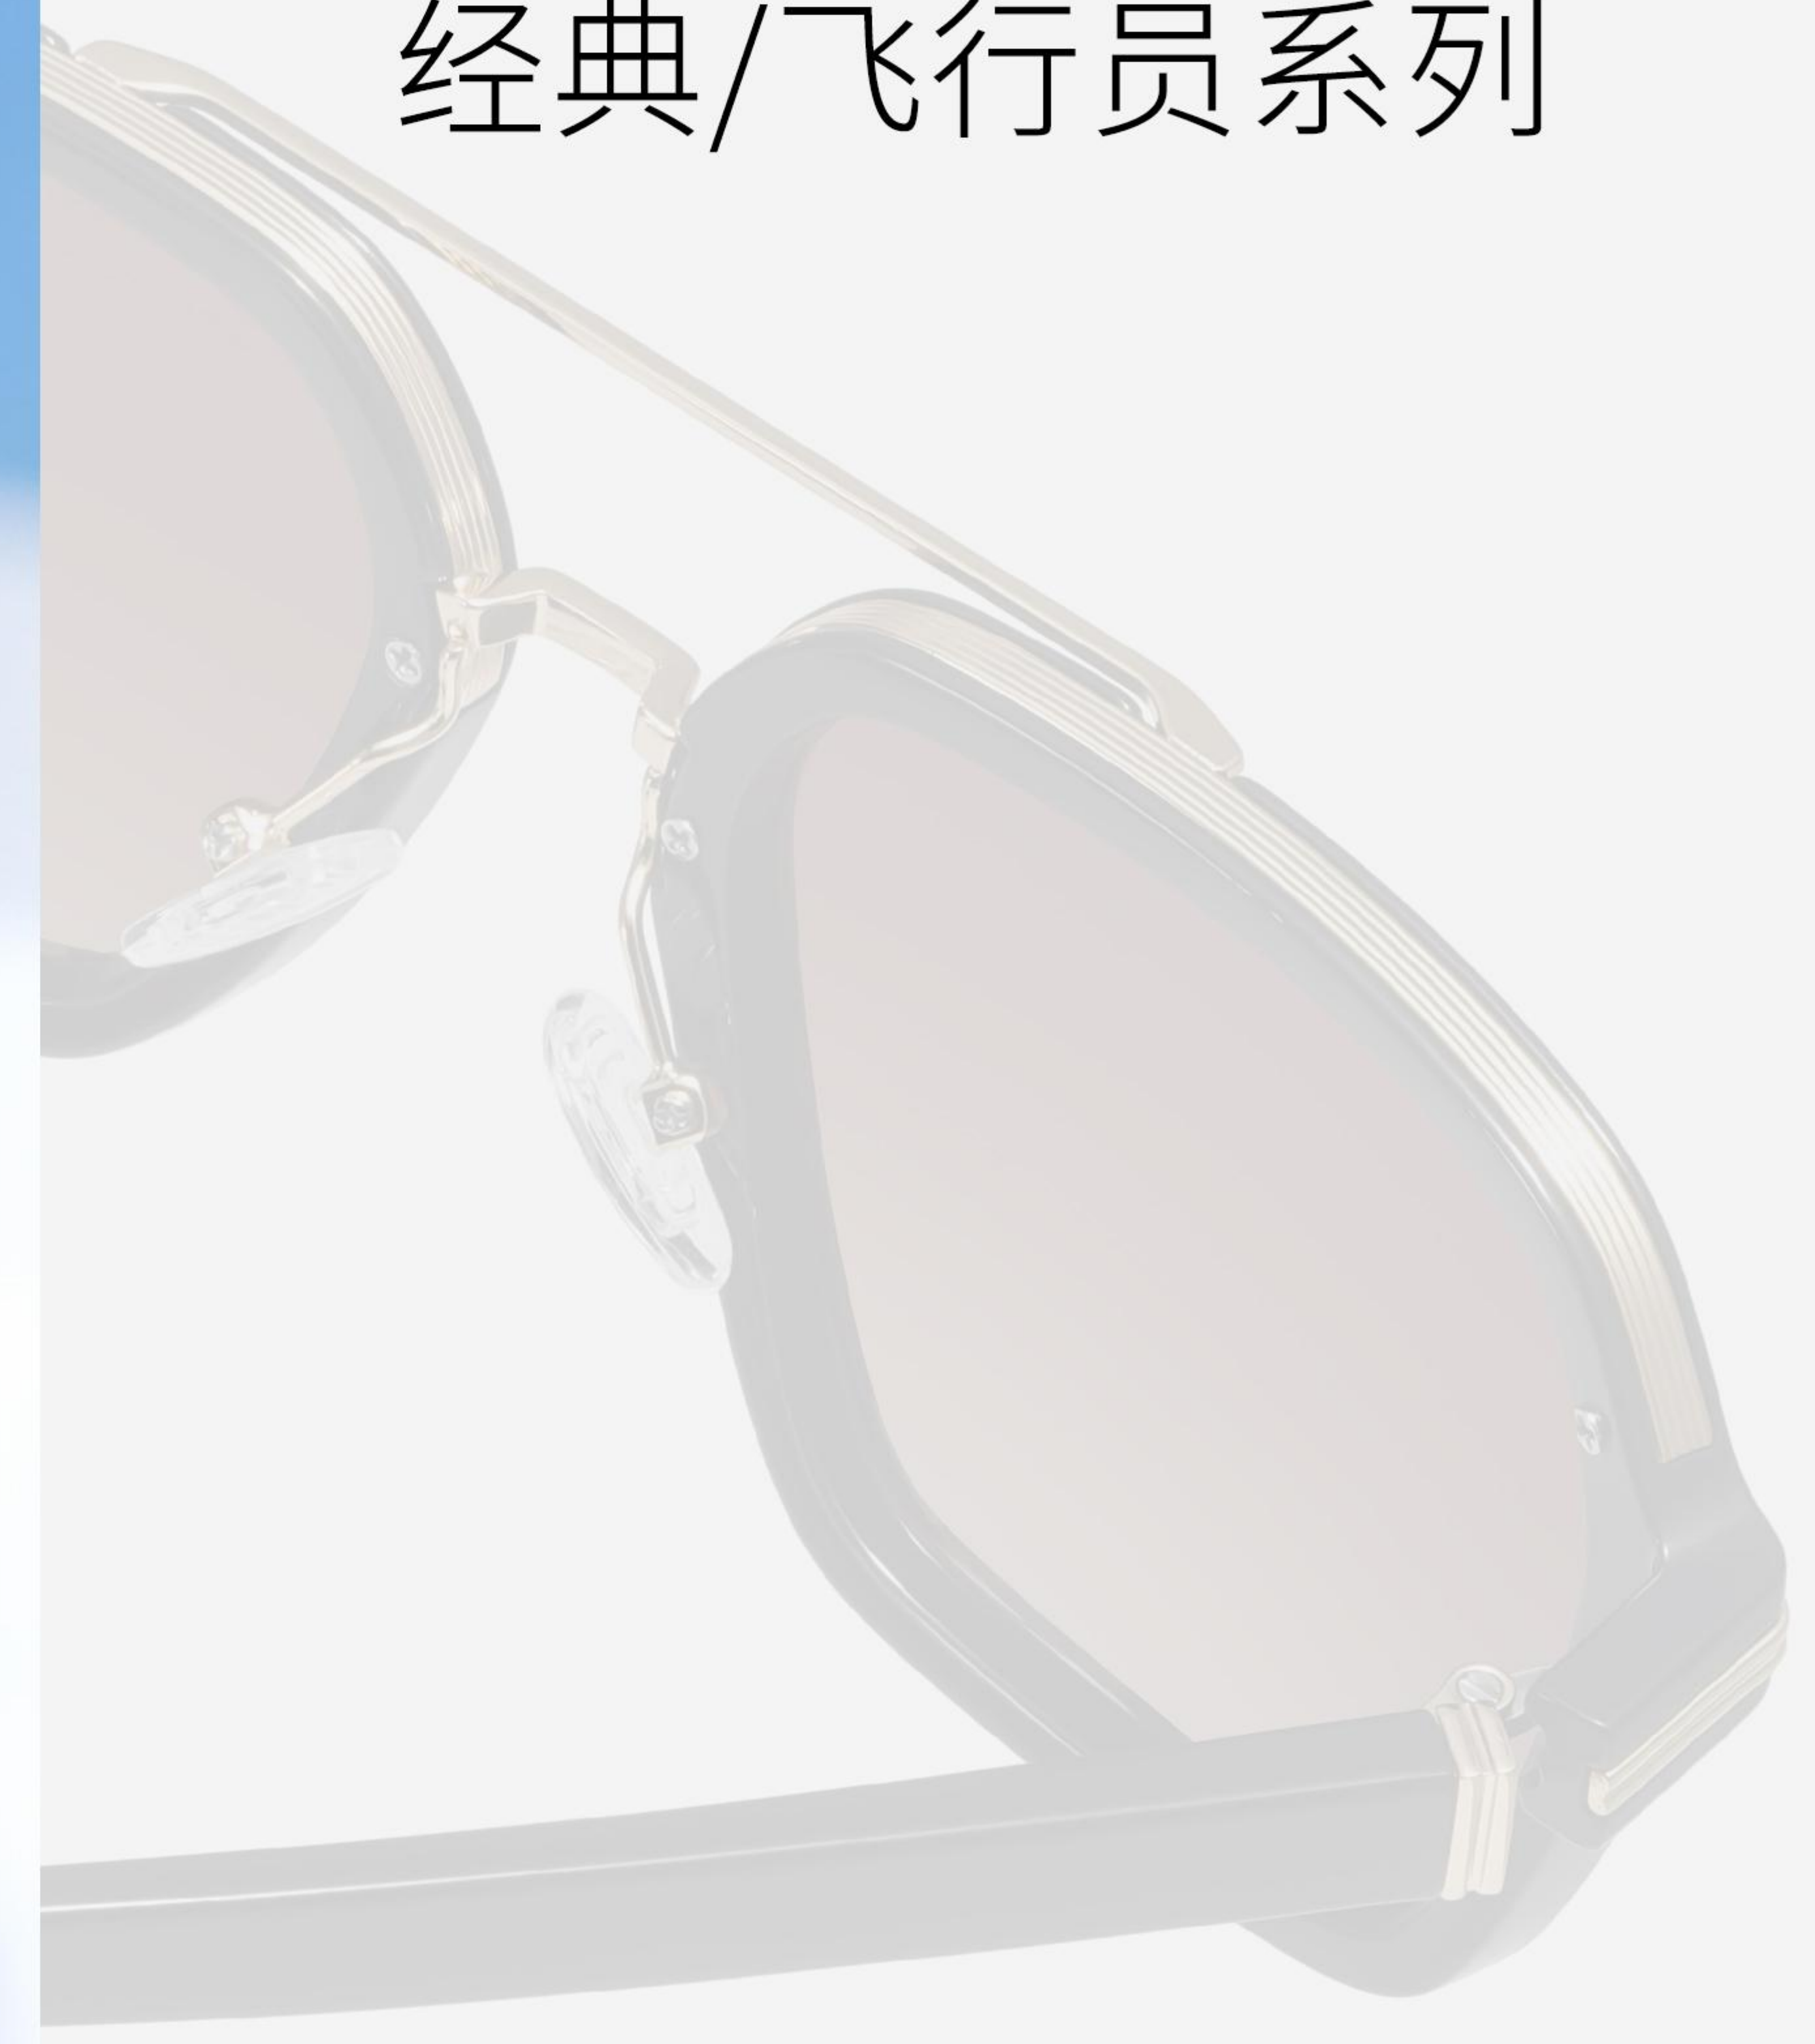

Classic Aviator

经典/飞行员系列