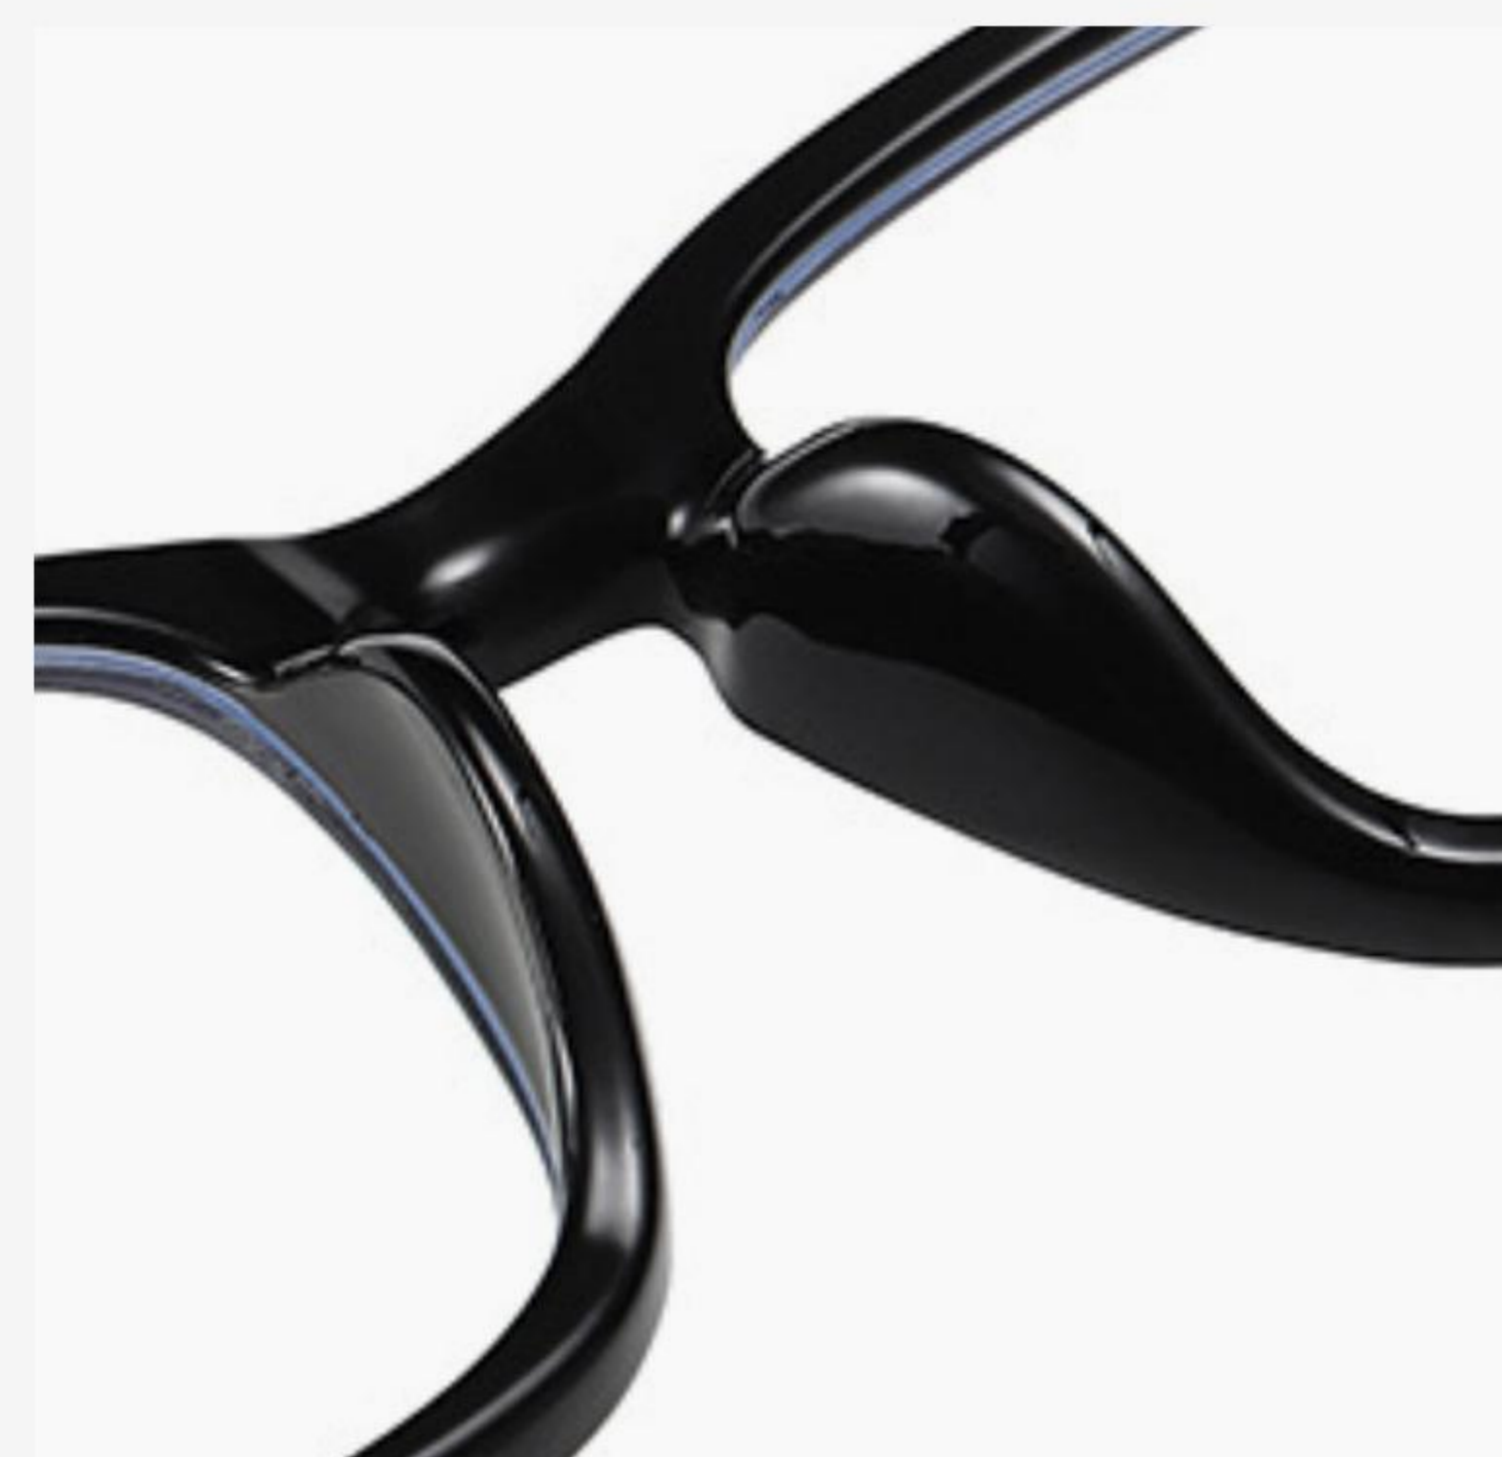

Blue Light Blocking Glasses for Adults _ with CLEAR LENS & YELLOW LENS

Blue Light Glasses Manufacturer in China

www.HEAPPY.com

PC

▲ 8082

Size : 53-15-140

Anti-blue light

N0.10 砂黑透明防蓝光C2

▲ 8082

Size : 53-15-140

Anti-blue light

N0.19 上兰下绿/透明防蓝光

N0.20 透粉/透明防蓝光

N0.21 亮浅蓝色/透明防蓝光

N0.22 浅咖啡色/透明防蓝光

N0.23 茶豆花透明防蓝光