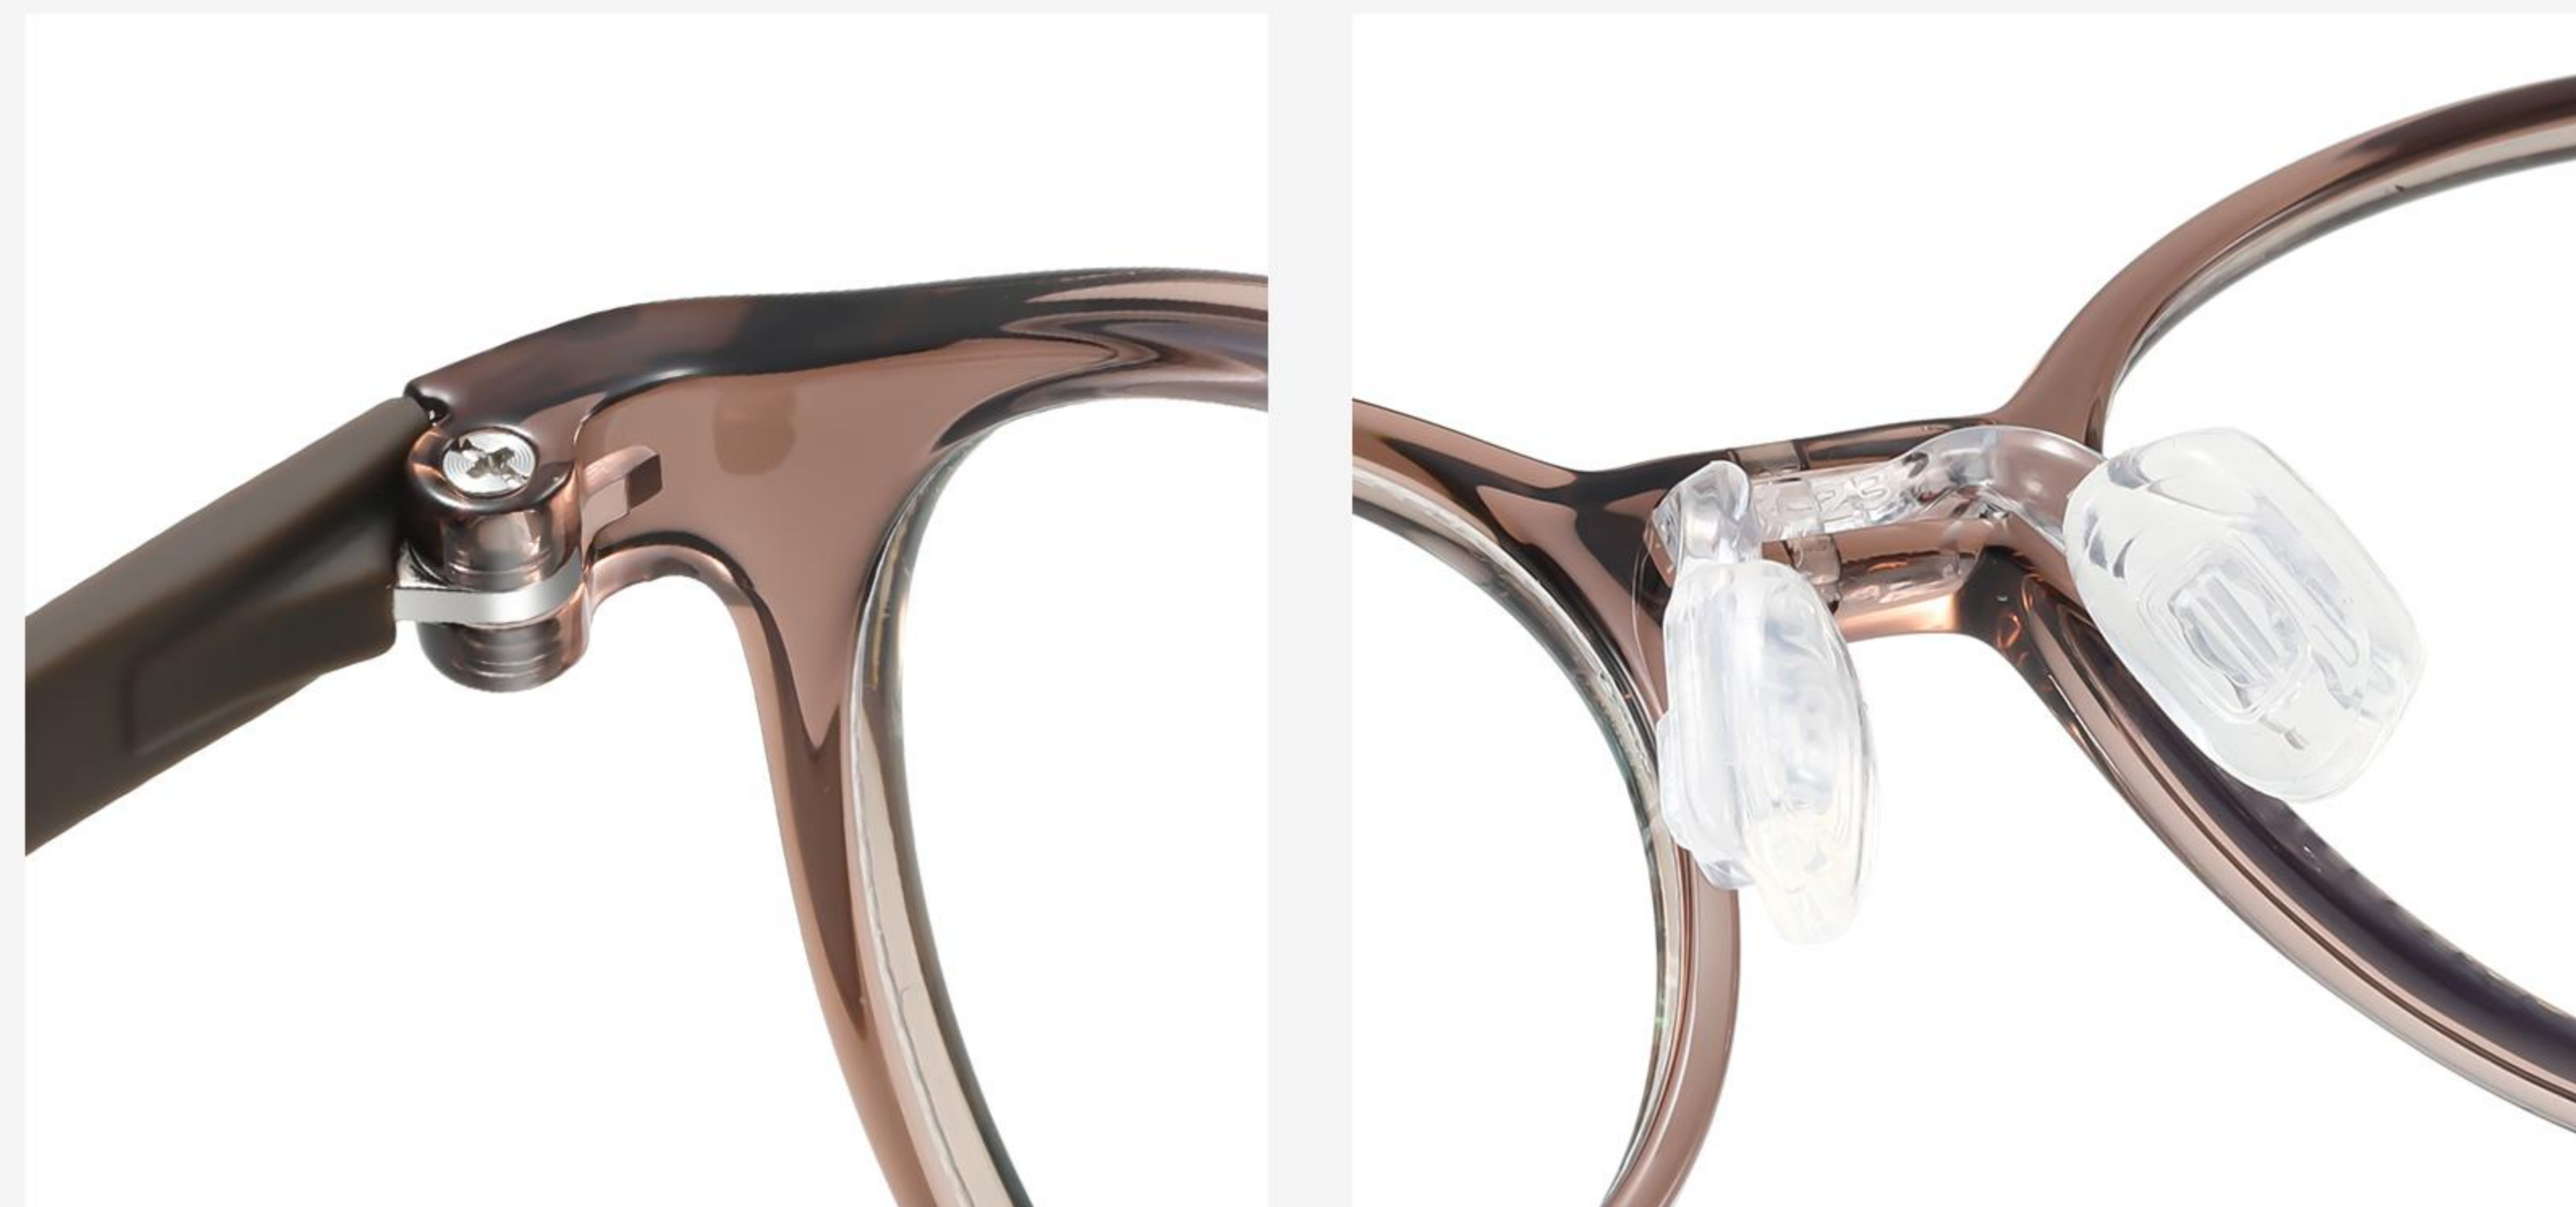

# TR

▲ K8204

Size : 52-18-140

Anti Blue Light

N0.1 亮黑 C1

N0.2 透明浅灰 C2

N0.3 透明灰兰 C3

N0.4 浅灰绿 C4

# TR

▲ K8205

Size : 51-17-140

Anti Blue Light

N0.1 亮黑 C1

N0.2 透明浅灰 C2

N0.3 透明灰兰 C3

N0.4 浅绛沙 C4