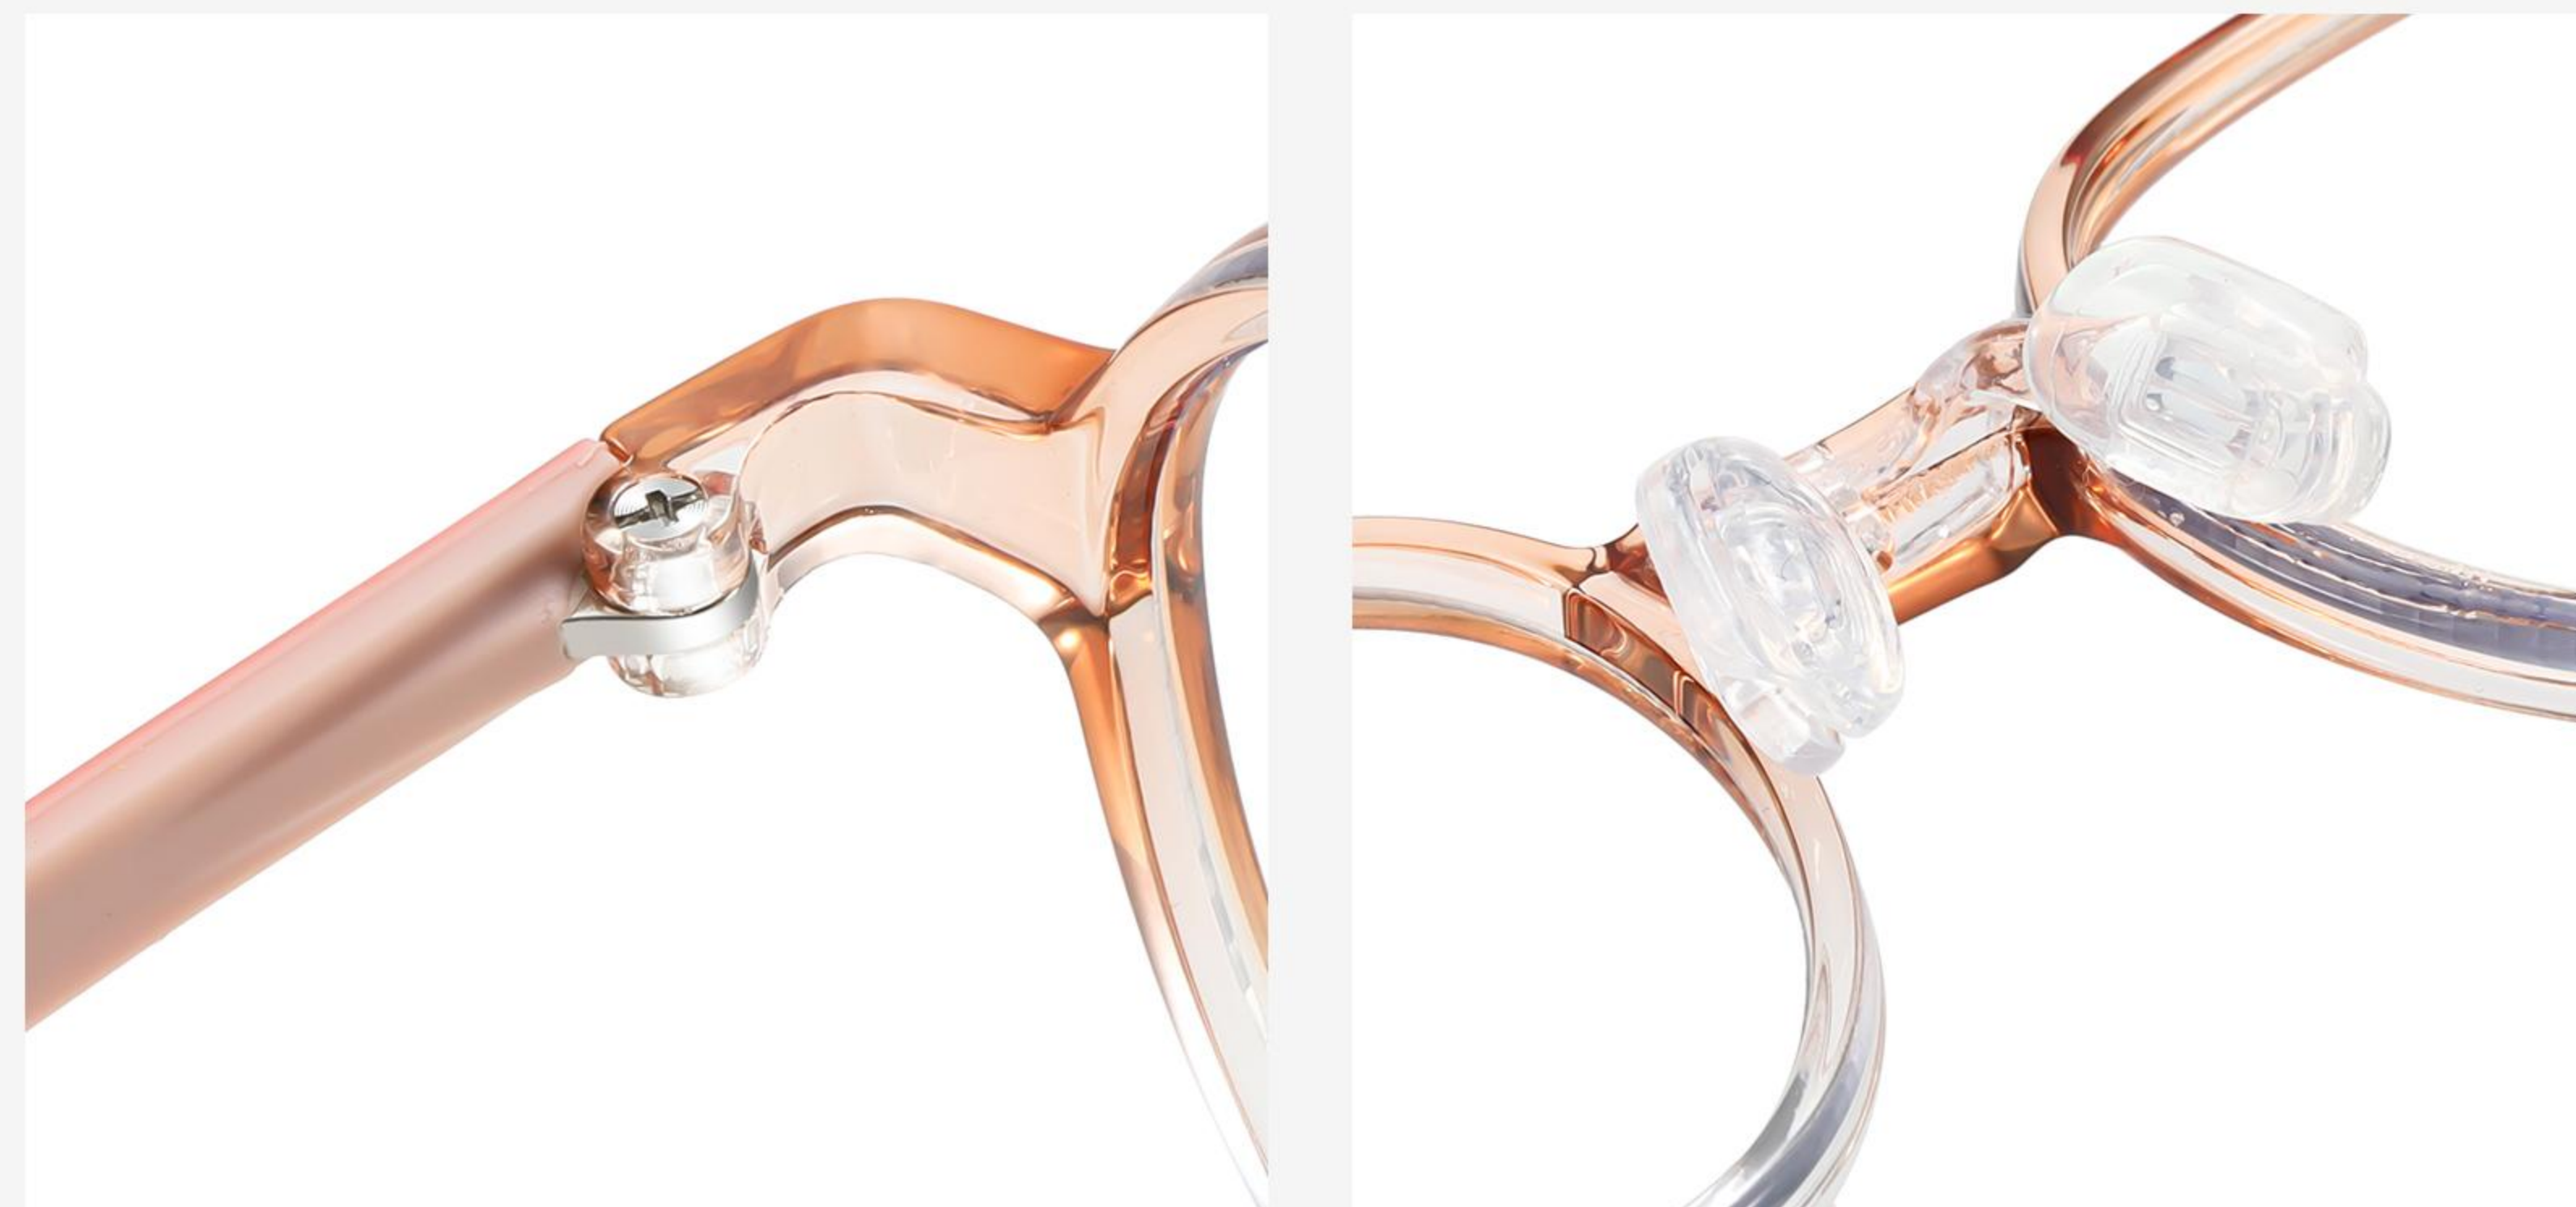

TR

△ K8220

Size : 46-17-139

Anti Blue Light

N0.1 亮黑 C1

N0.2 渐进浅兰 C2

N0.3 渐进浅茶 C3

N0.4 上茶下粉 C4