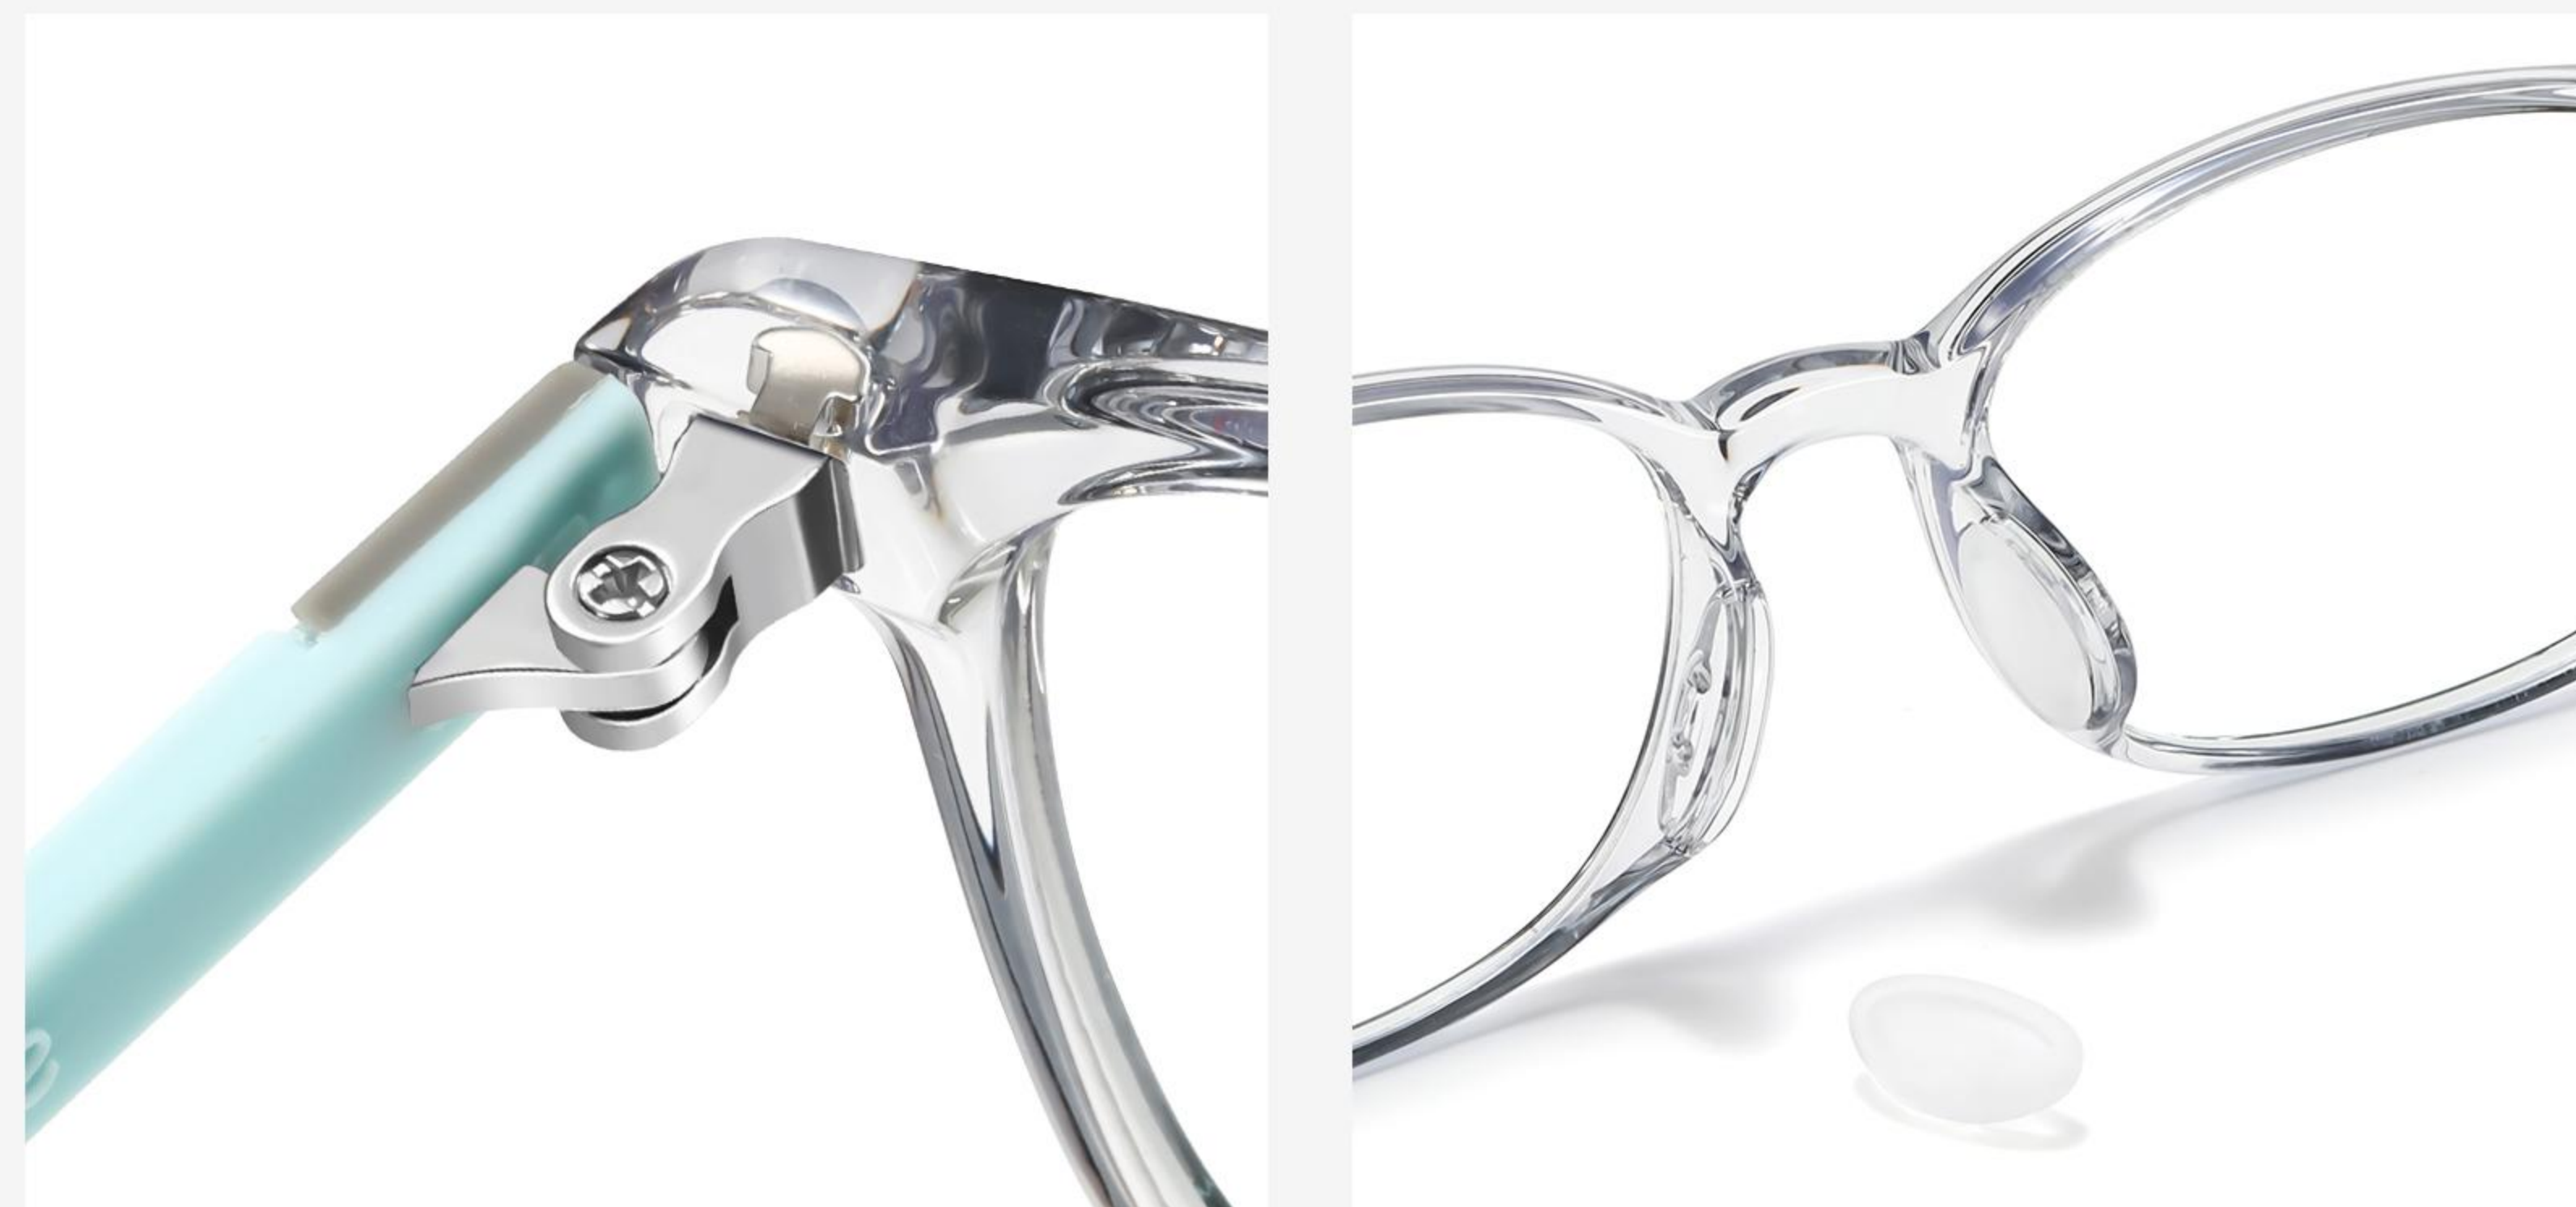

TR

▲ K8209

Size : 48-17-141

Anti Blue Light

N0.1 亮黑 C1

N0.2 透明浅灰 C2

N0.3 透明浅粉 C3

N0.4 透明浅兰 C4