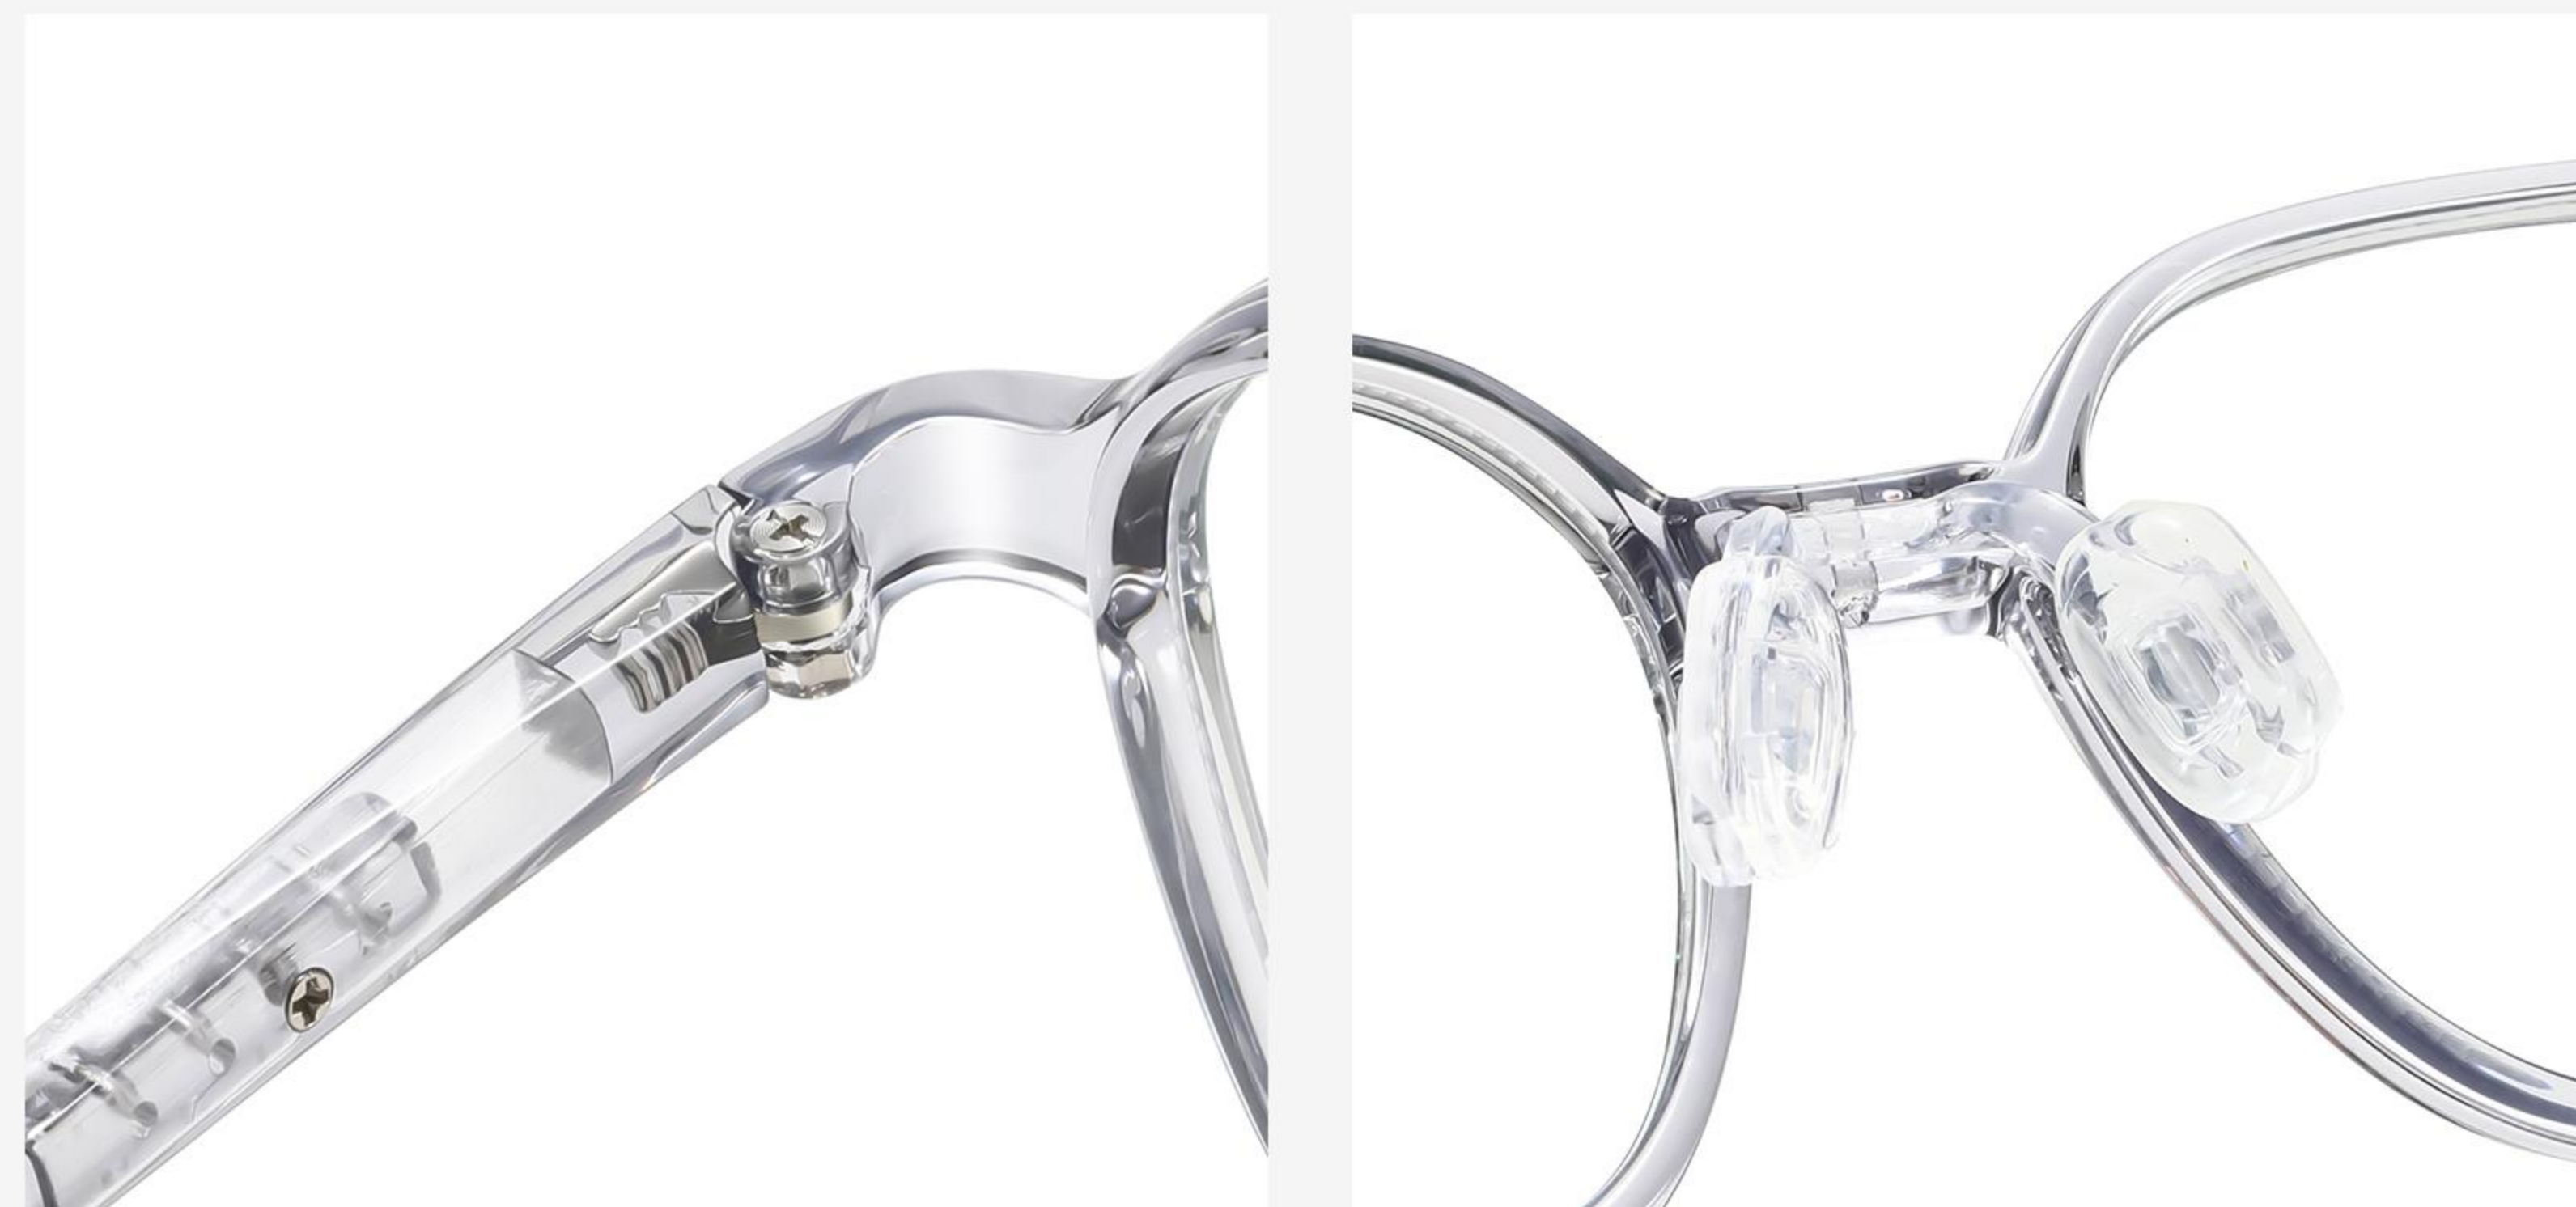

TR

▲ K8215

Size : 48-17-145

Anti Blue Light

N0.1 亮黑 C1

N0.2 透明浅灰 C2

N0.3 透明浅粉 C3

N0.4 透明浅兰 C4