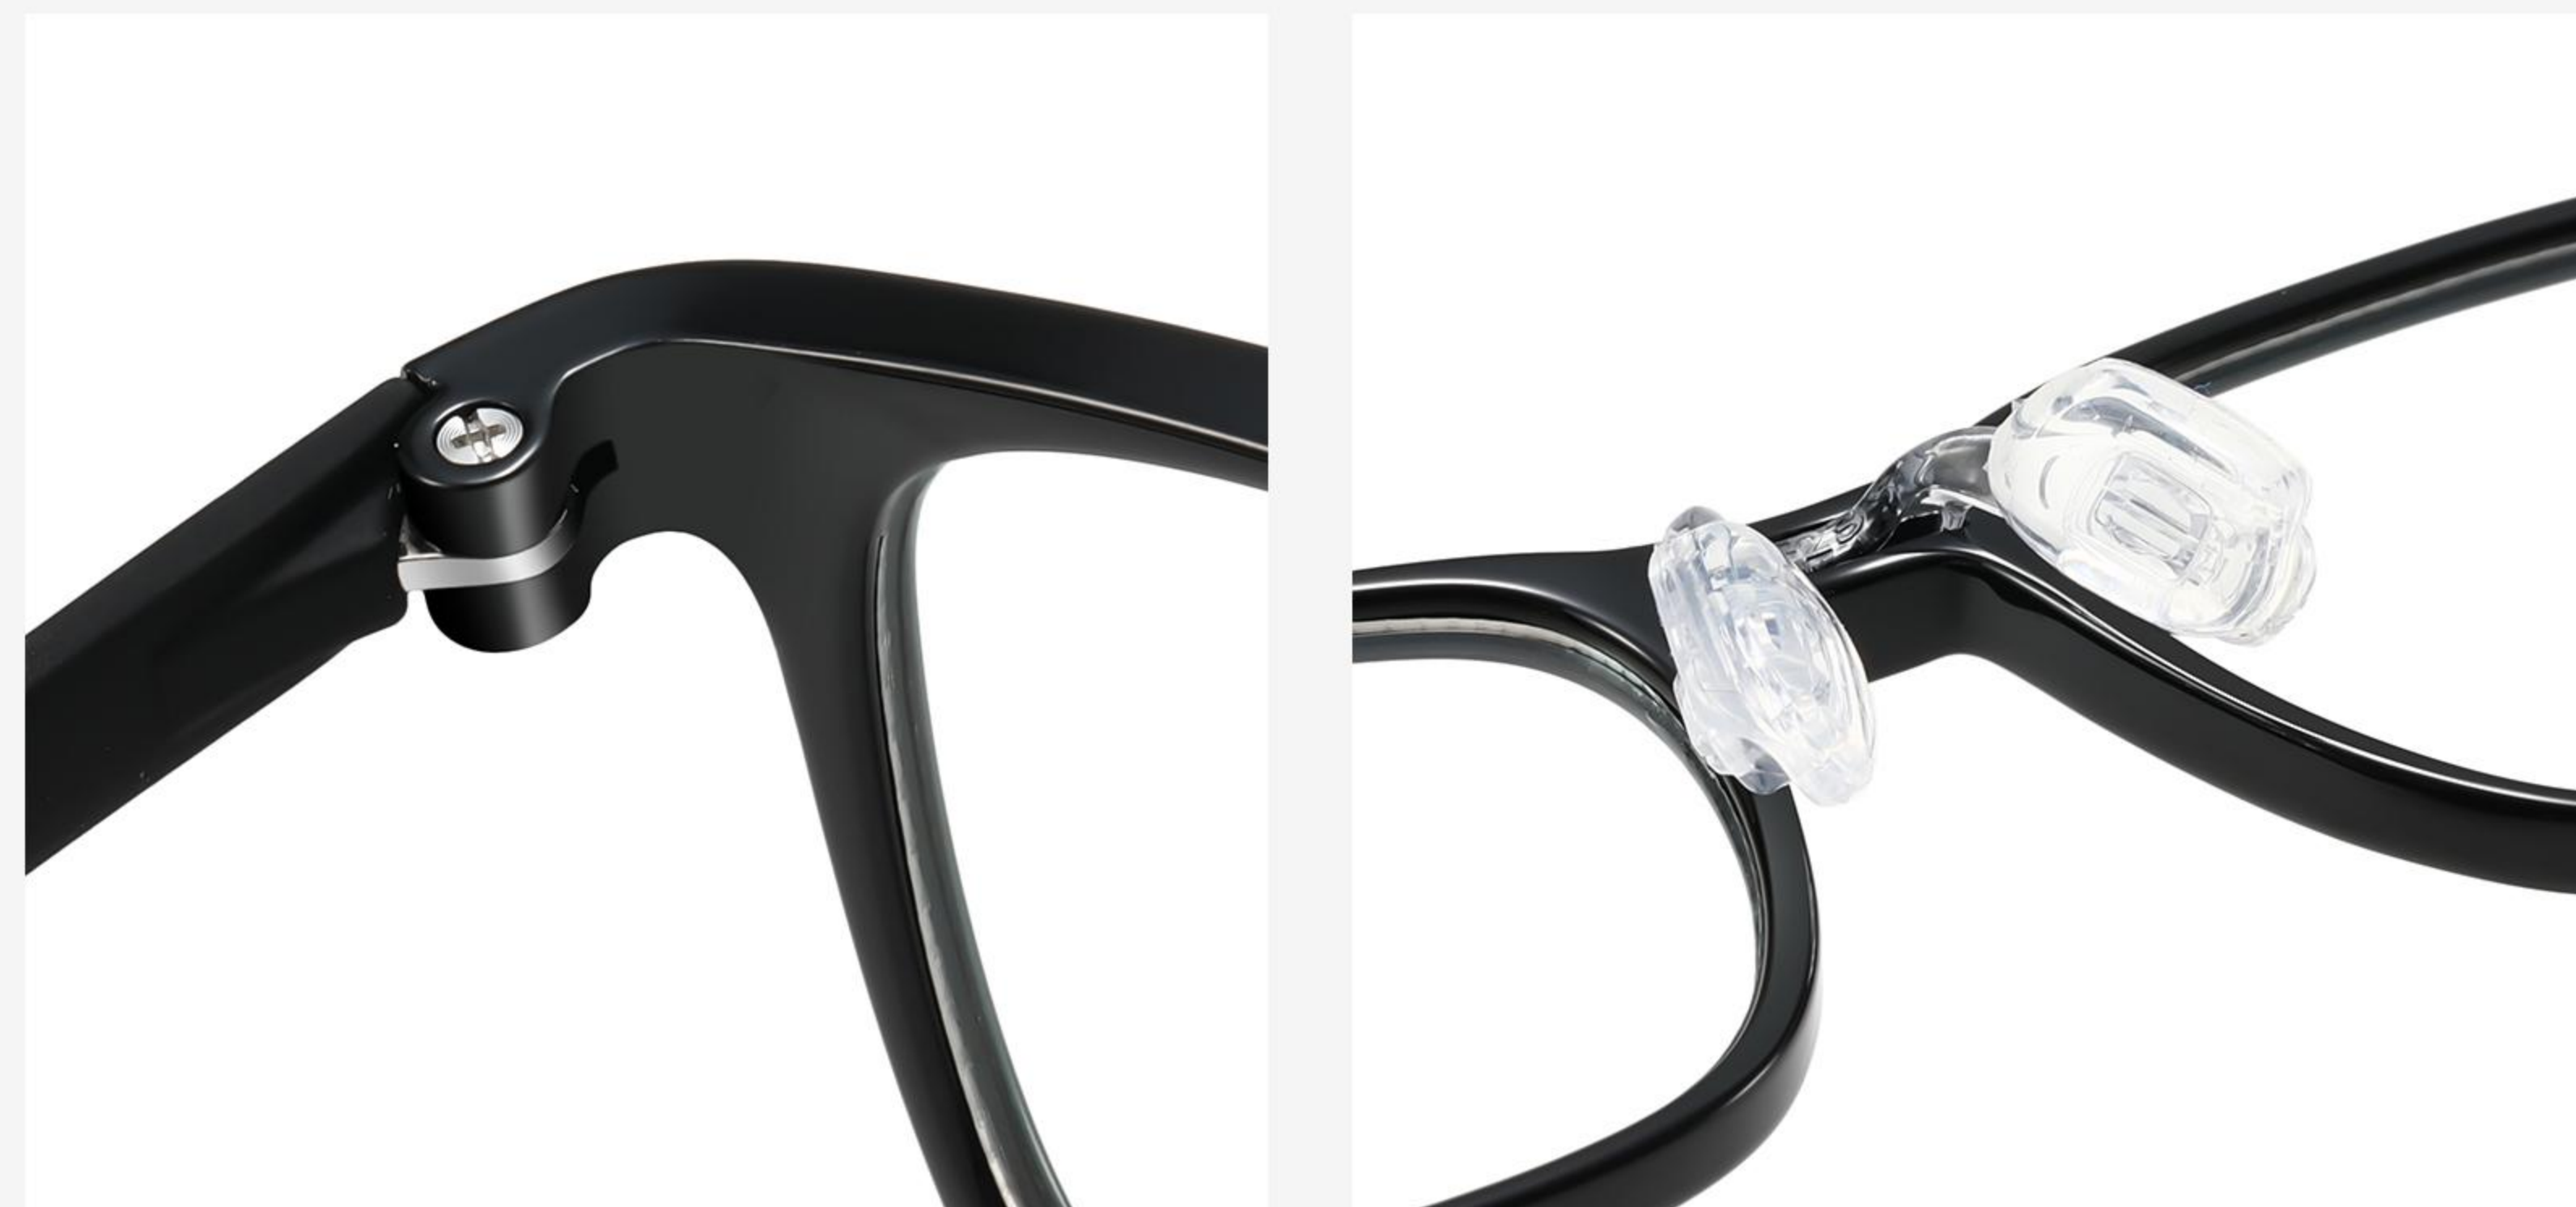

# TR

▲ K8202

Size : 47-16-140

Anti Blue Light

N0.1 亮黑 C1

N0.2 透明浅灰 C2

N0.3 透明浅粉 C3

N0.4 渐进浅兰 C4

# TR

▲ K8203

Size : 49-16-140

Anti Blue Light

N0.1 亮黑 C1

N0.2 透明灰兰 C2

N0.3 渐进浅紫 C3

N0.4 上绿下茶 C4

# TR

▲ K8204

Size : 52-18-140

Anti Blue Light

N0.1 亮黑 C1

N0.2 透明浅灰 C2

N0.3 透明灰兰 C3

N0.4 浅灰绿 C4