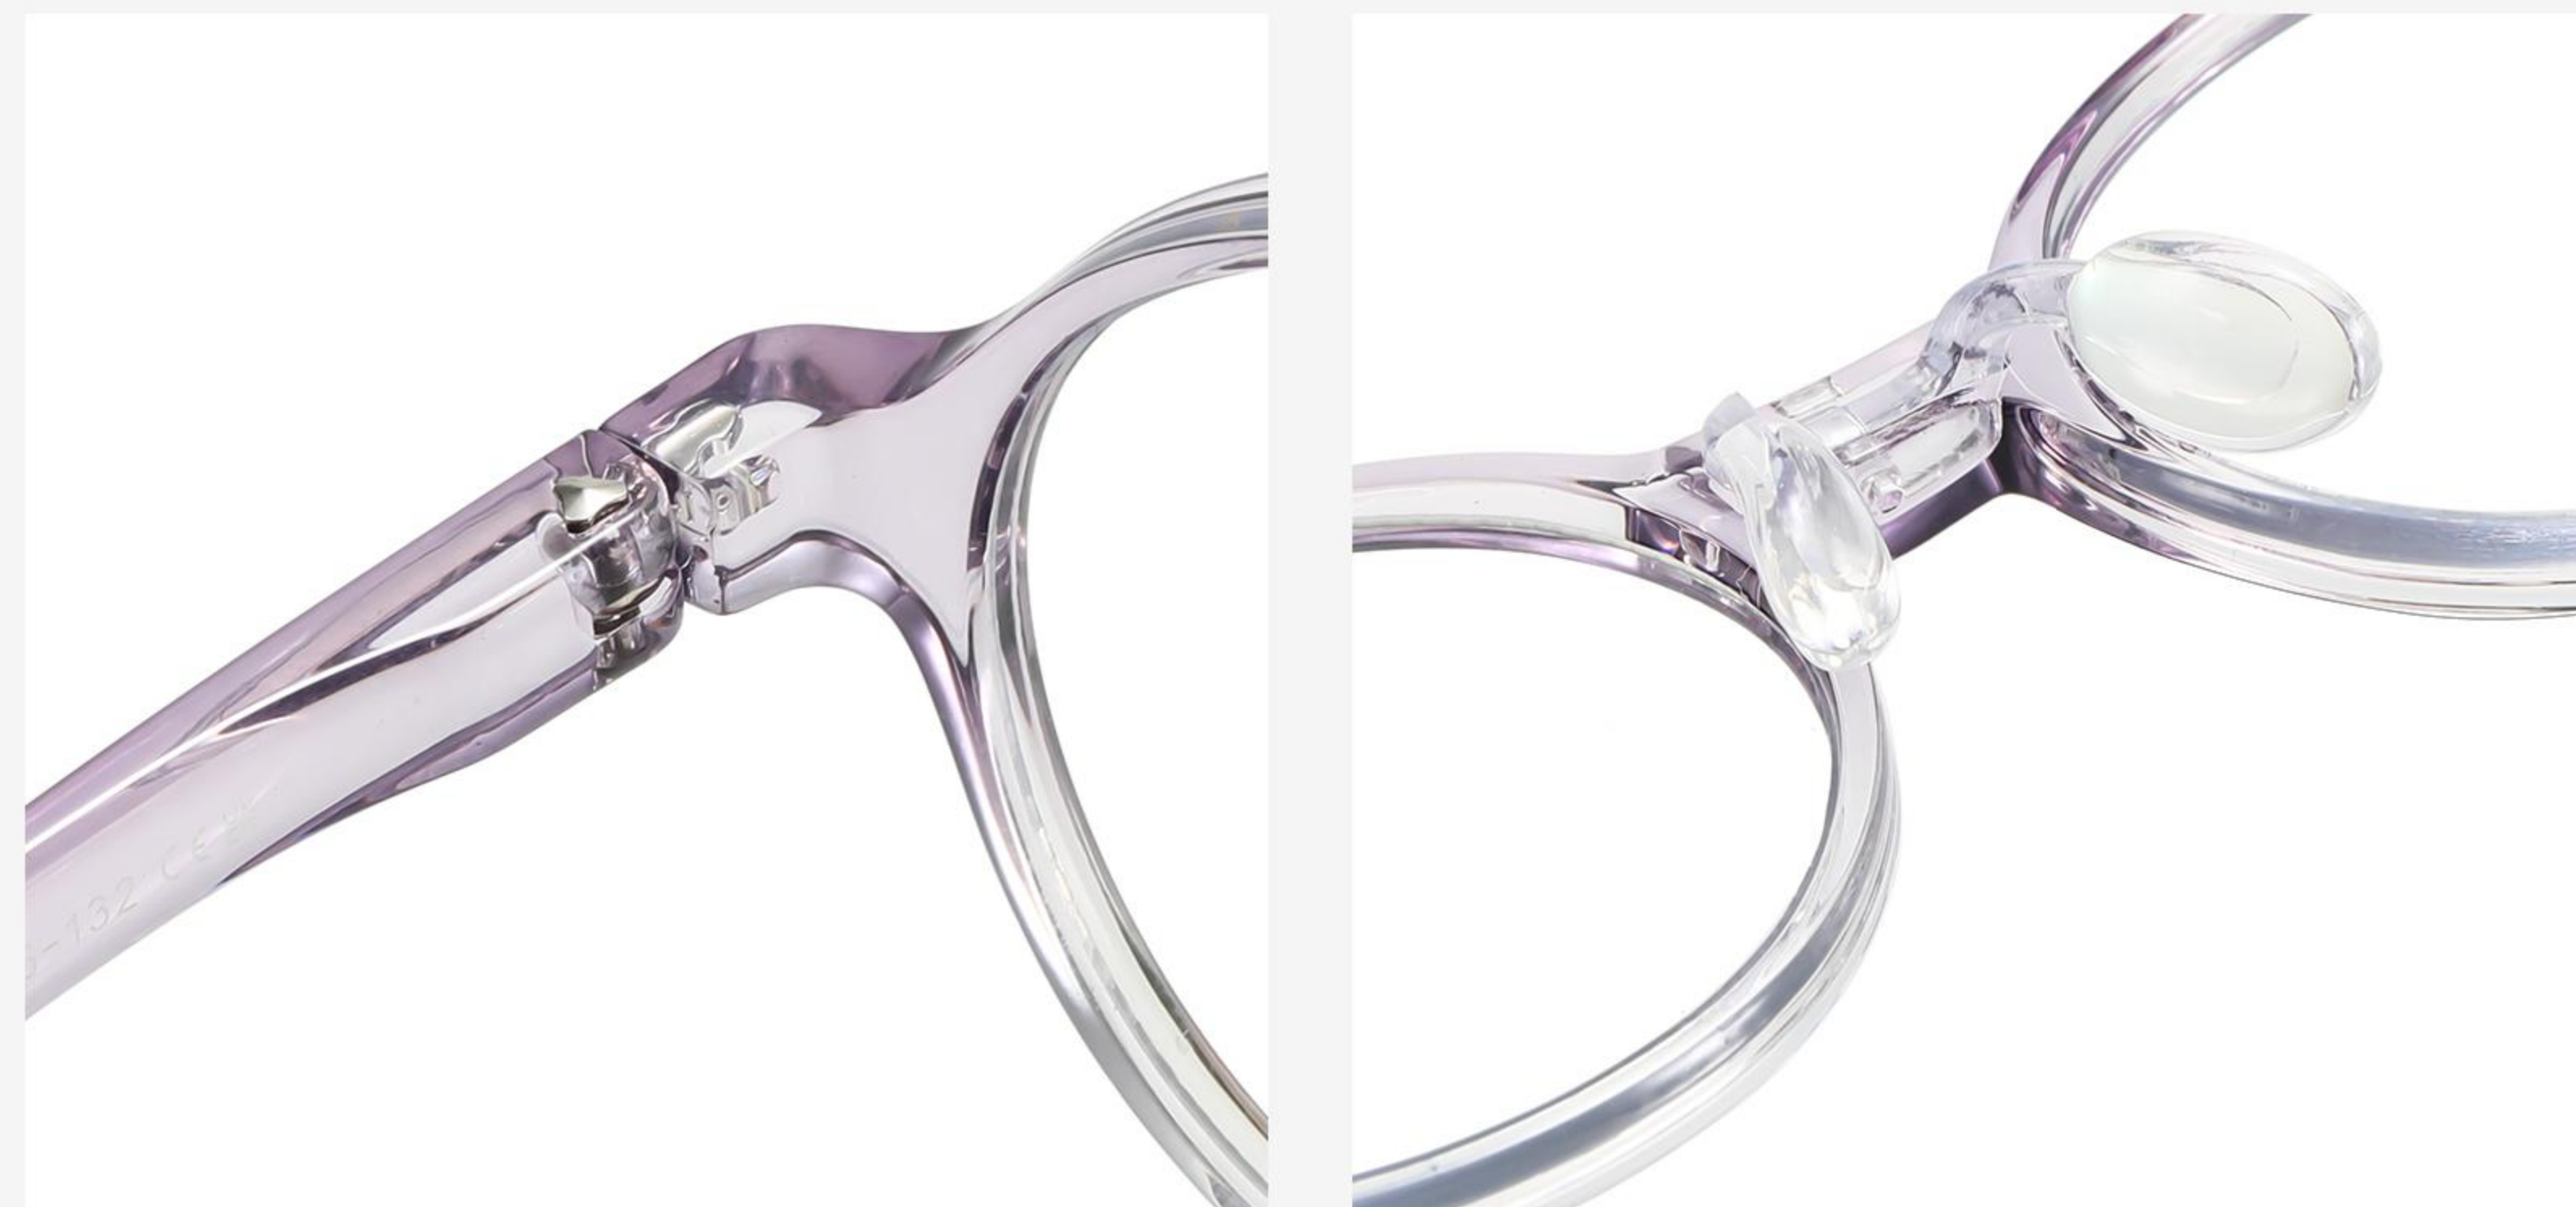

TR

▲ K8218

Size : 45-16-132

Anti Blue Light

N0.1 亮黑 C1

N0.2 渐进浅粉 C2

N0.3 渐进浅兰 C3

N0.4 渐进浅紫 C4