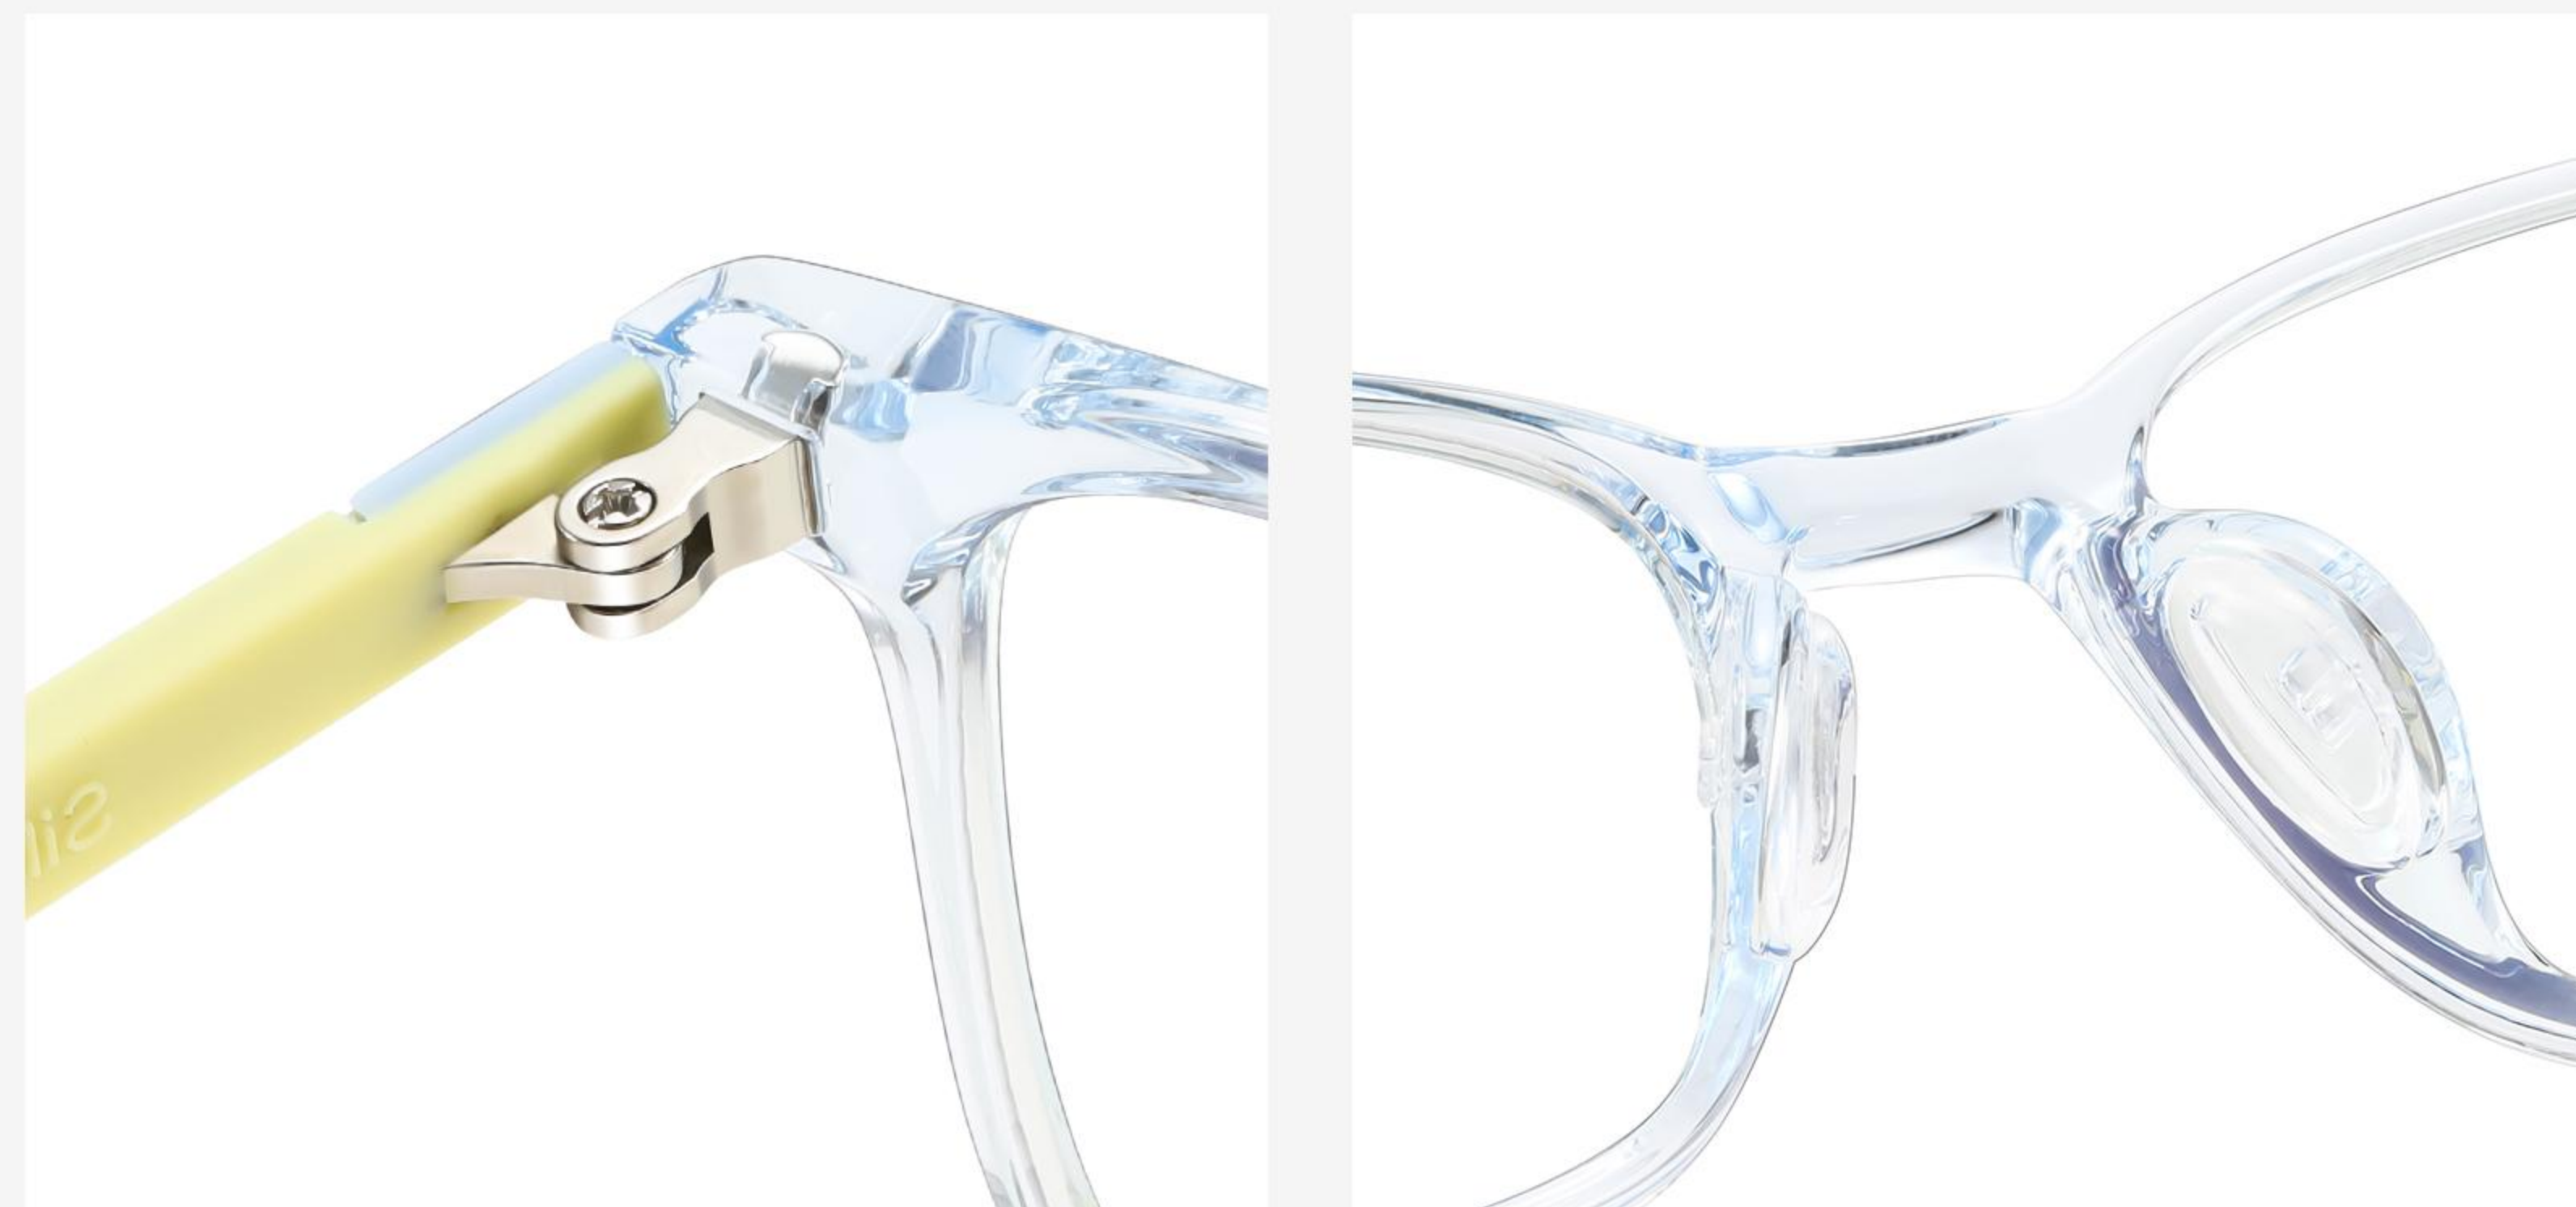

# TR

▲ K8206

Size : 50-17-140

Anti Blue Light

N0.1 亮黑 C1

N0.2 透明浅灰 C2

N0.3 透明灰兰 C3

N0.4 渐进浅紫 C4

# TR

▲ K8207

Size : 51-17-140

Anti Blue Light

N0.1 透明灰 C1

N0.2 透明浅粉 C2

N0.3 透明浅兰 C3

N0.4 透明深蓝 C4