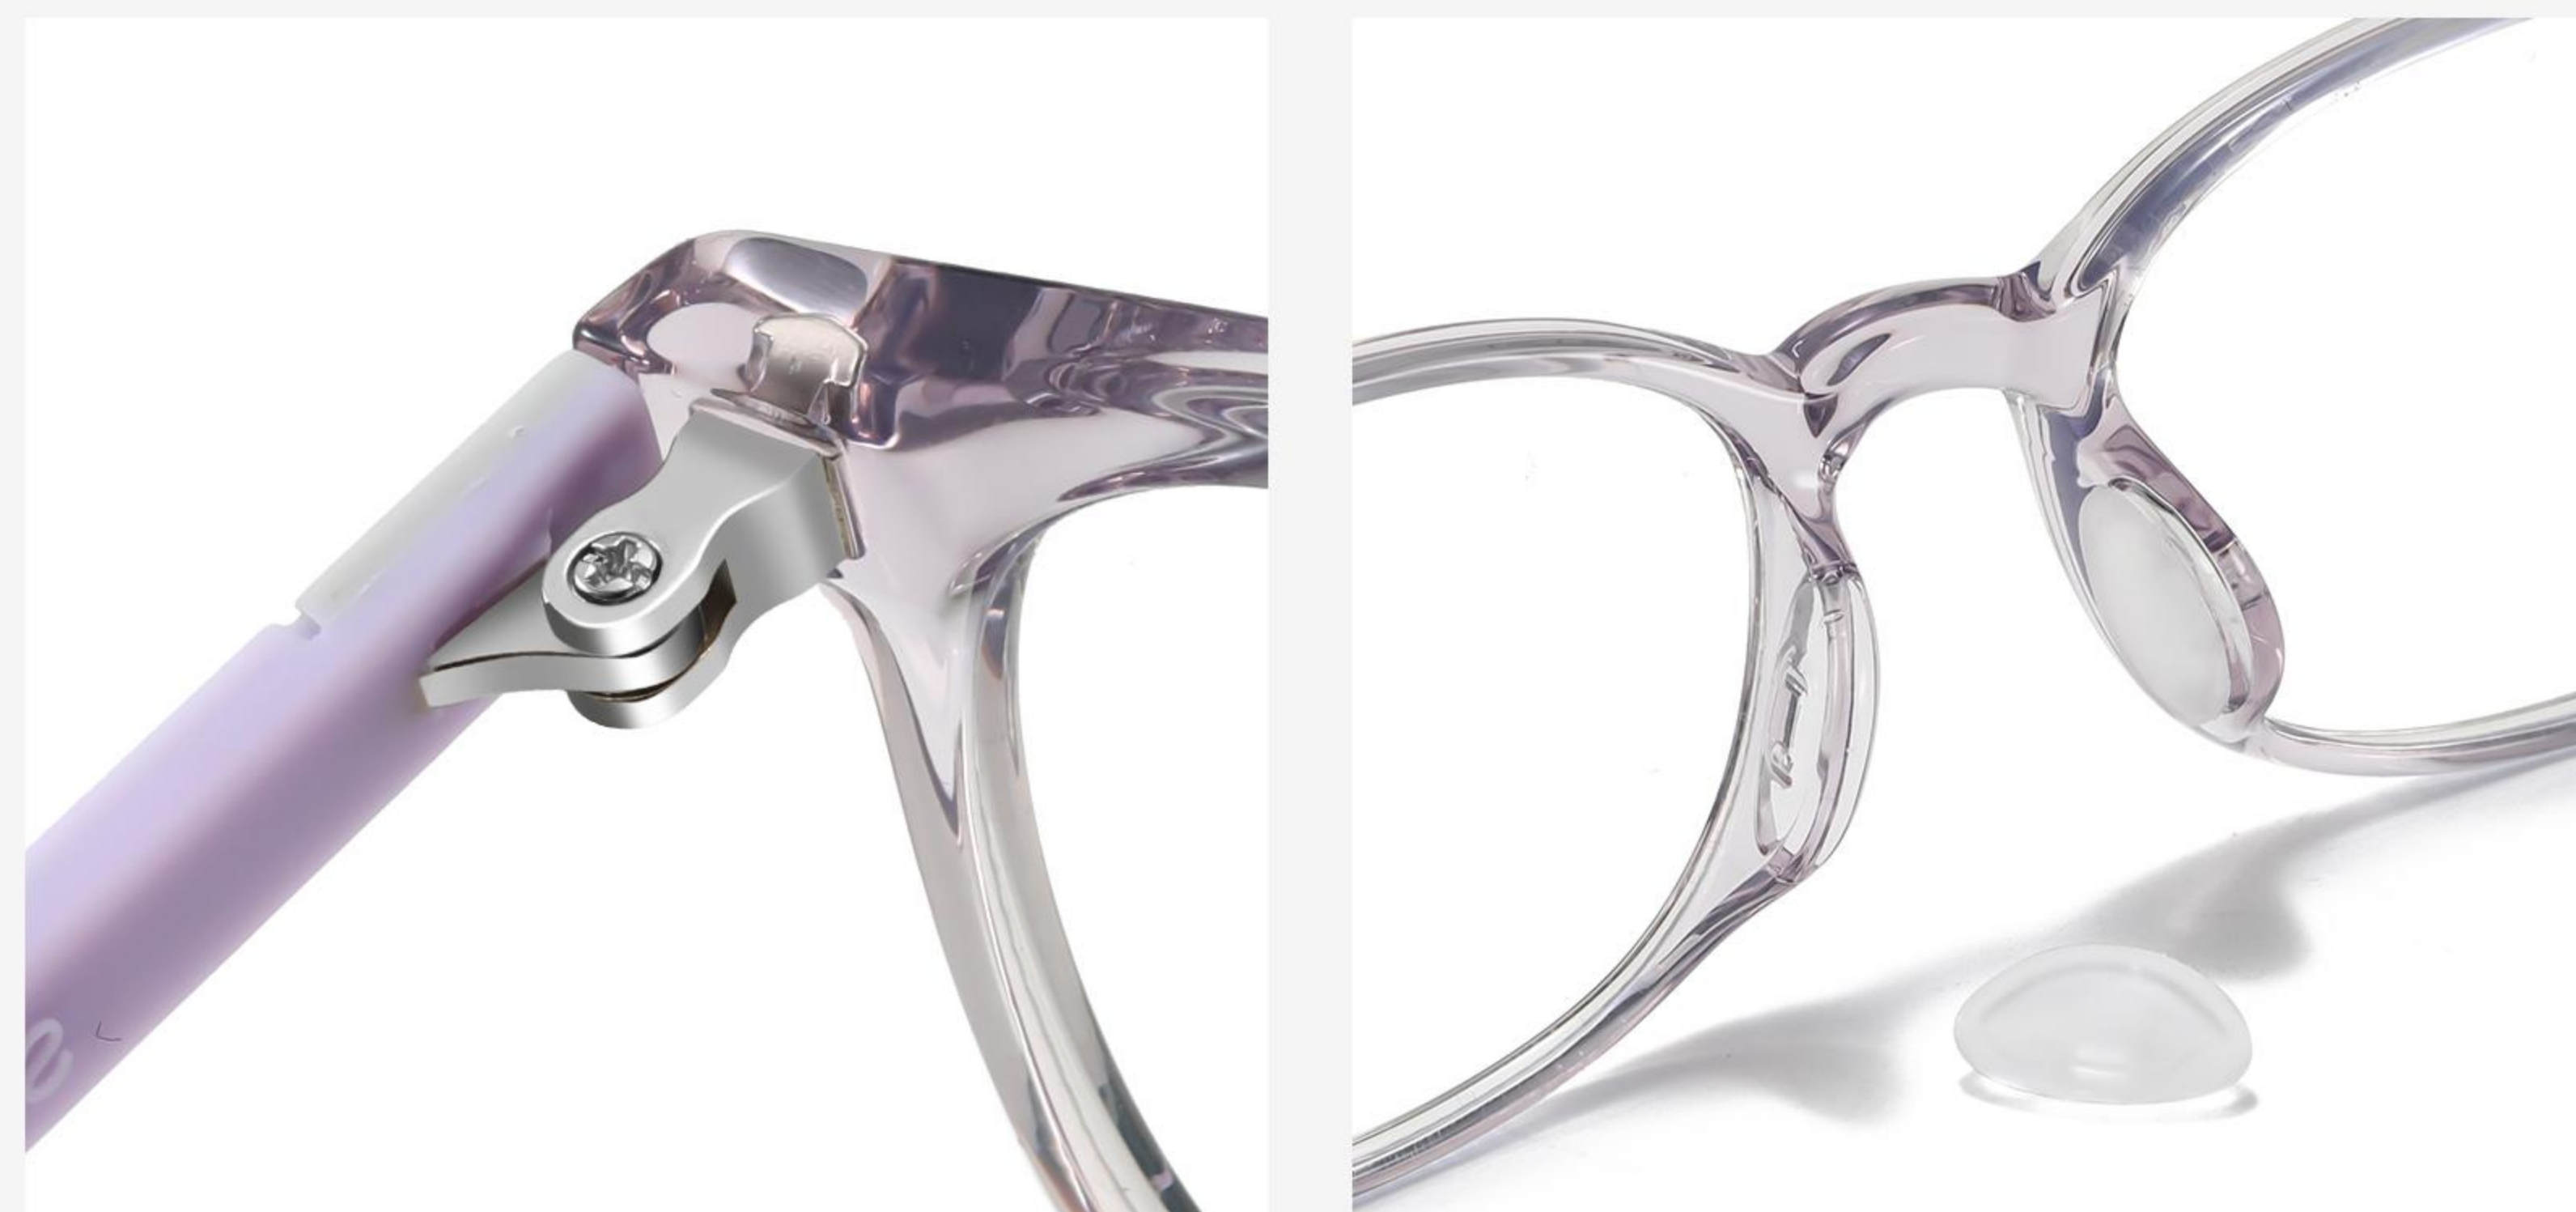

TR

▲ K8212

Size : 50-17-140

Anti Blue Light

N0.1 亮黑 C1

N0.2 透明浅兰 C2

N0.3 透明浅红 C3

N0.4 透明浅紫 C4