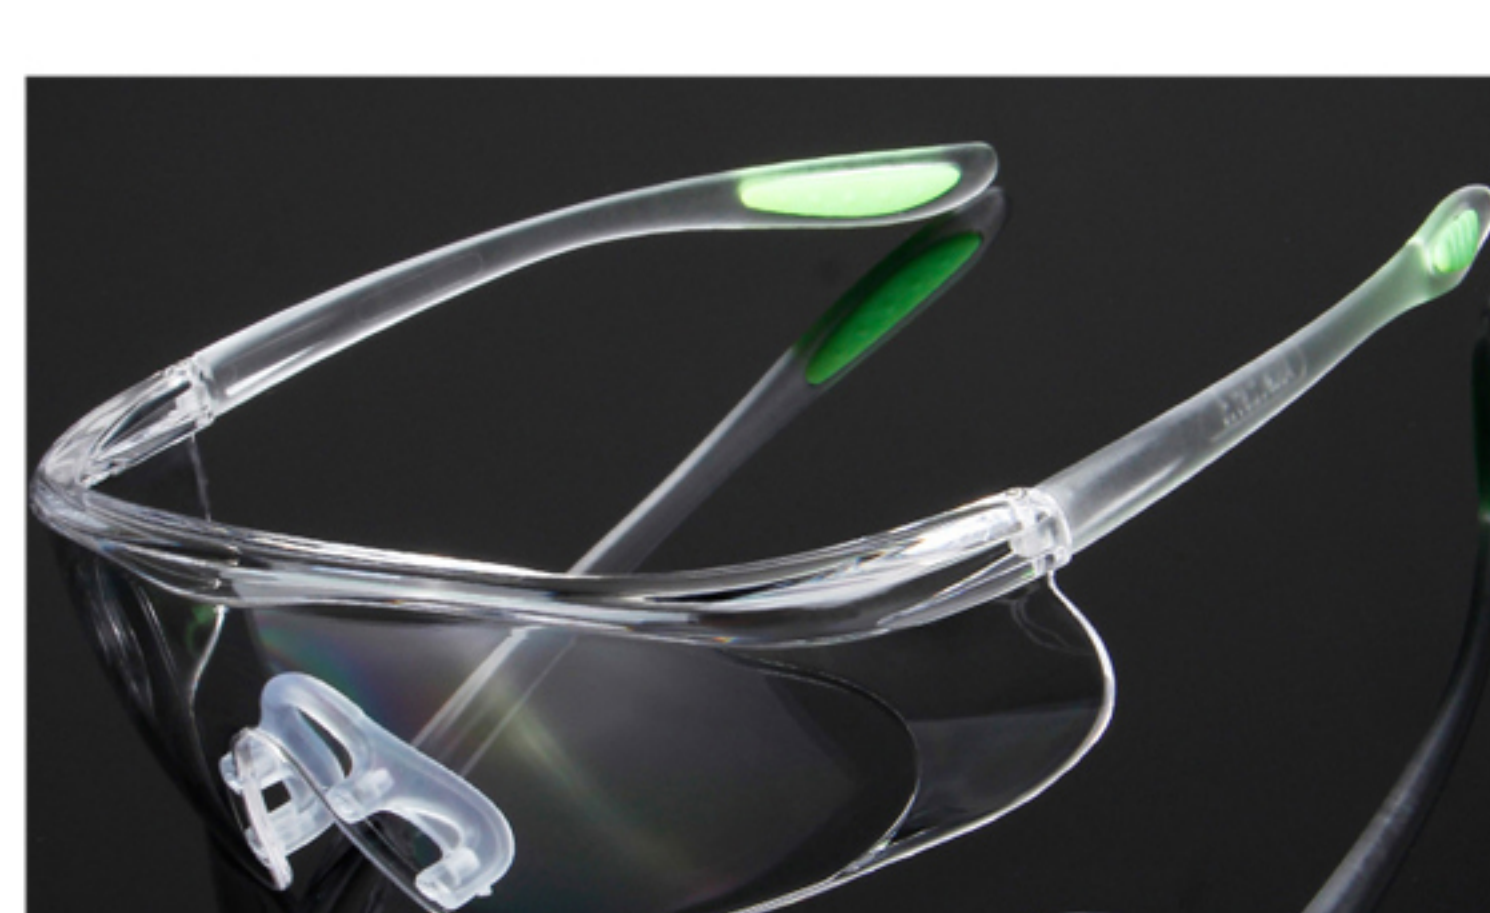

16

TOC045

Frame material: PC
 Lens material: PC
 Product weight: 34g
 Product color: one colors
 Configuration: single set of glasses

17

TOC046A

Frame material: PC
 Lens material: PC
 Product weight: 28g
 Product color: one colors
 Configuration: single set of glasses