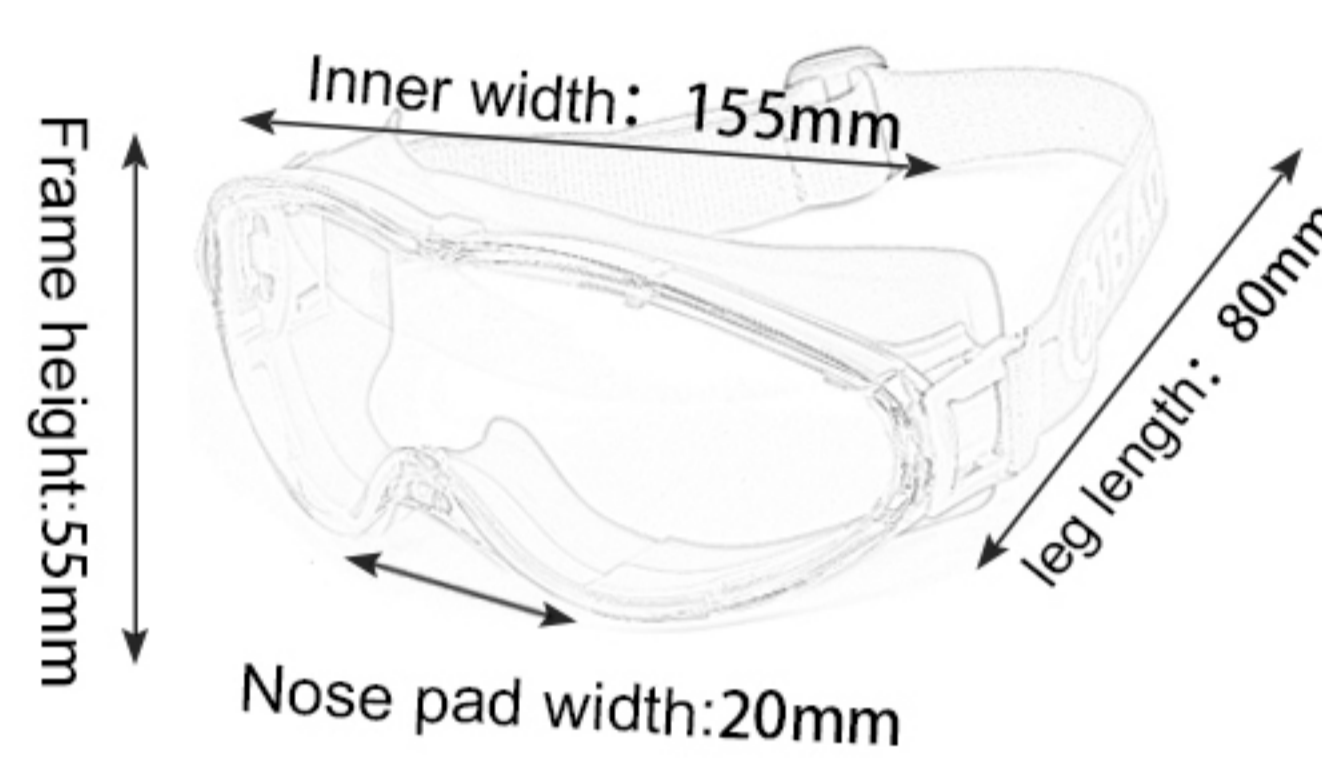

EF008

Frame material: TPU
Lens material: PC
Product weight: 73g
Product color: three colors
Configuration: single set of glasses