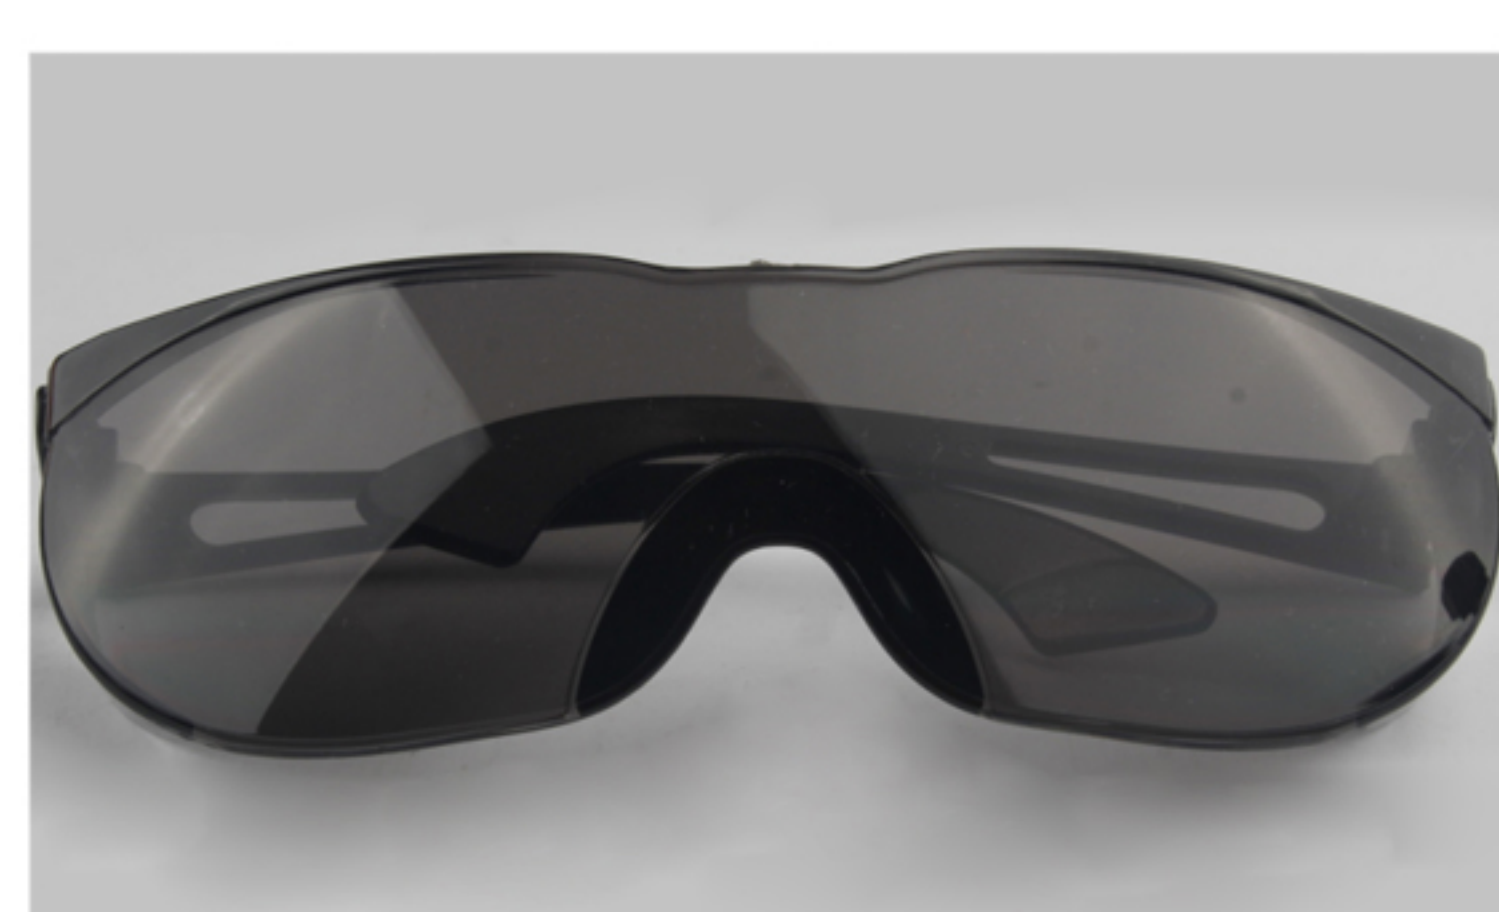

36

TOC076

Frame material: PC
 Lens material: PC
 Product weight: 28g
 Product color: one colors
 Configuration: single set of glasses

37

TOC036

Frame material: PC
 Lens material: PC
 Product weight: 32g
 Product color: one colors
 Configuration: single set of glasses