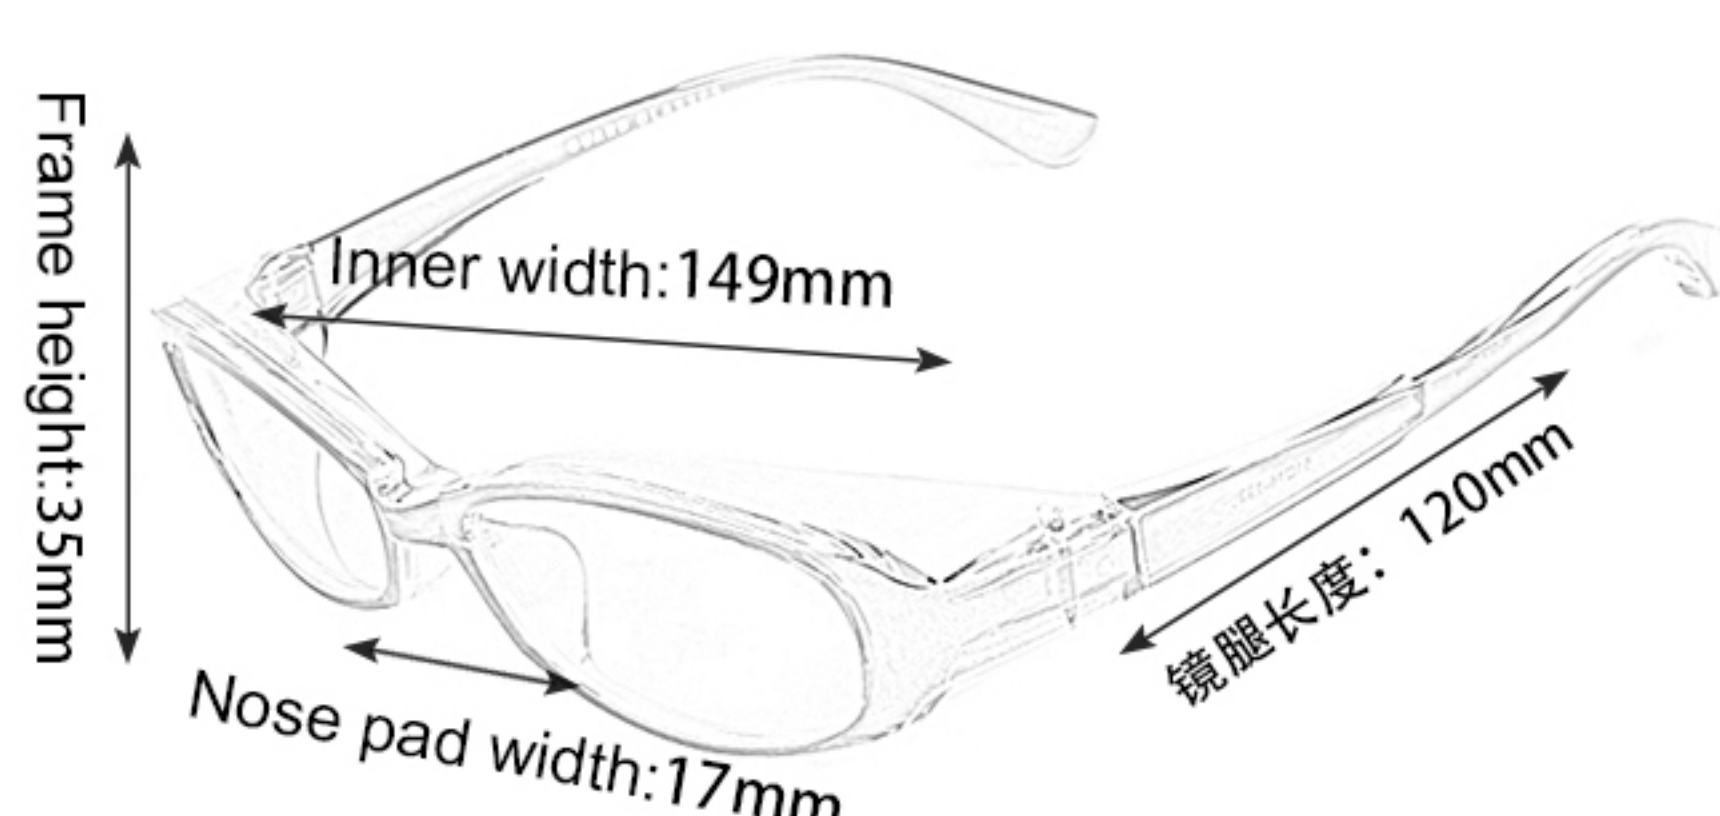

34

GG101

Frame material: PC
 Lens material: PC
 Product weight: 26g
 Product color: four colors
 Configuration: single set of glasses

35

GG102

Frame material: PC
 Lens material: PC
 Product weight: 26g
 Product color: four colors
 Configuration: single set of glasses