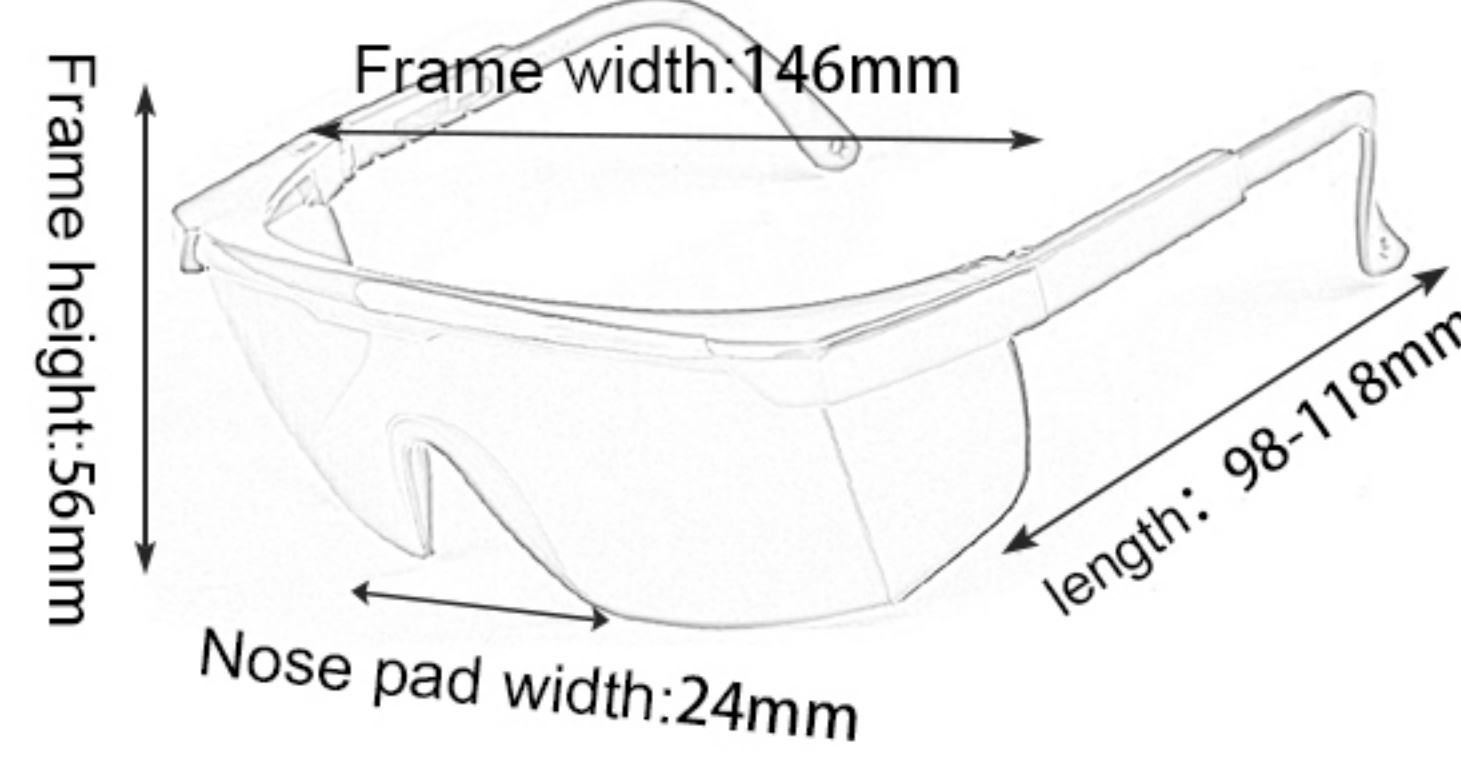

SAFETY GLASSES CATALOGUE

www.HEAPPY.com

AL026

Frame material: PC
 Lens material: PC
 Product weight: 30g
 Product color: ten colors
 Configuration: single set of glasses

01

AL026 (Laser welding)

Frame material: PC
 Lens material: PC
 Product weight: 32g
 Product color: ten colors
 Configuration: single set of glasses

02

AL027

Frame material: PC
 Lens material: PC
 Product weight: 32g
 Product color: two colors
 Configuration: single set of glasses

03

DK1 (Laser welding)

Frame material: PC
 Lens material: PC
 Product weight: 38g
 Product color: three colors
 Configuration: single set of glasses

04

DK-4

Frame material: PC
 Lens material: PC
 Product weight: 34g
 Product color: six colors
 Configuration: single set of glasses

05

DK1

Frame material: PC
 Lens material: PC
 Product weight: 30g
 Product color: eleven colors
 Configuration: single set of glasses