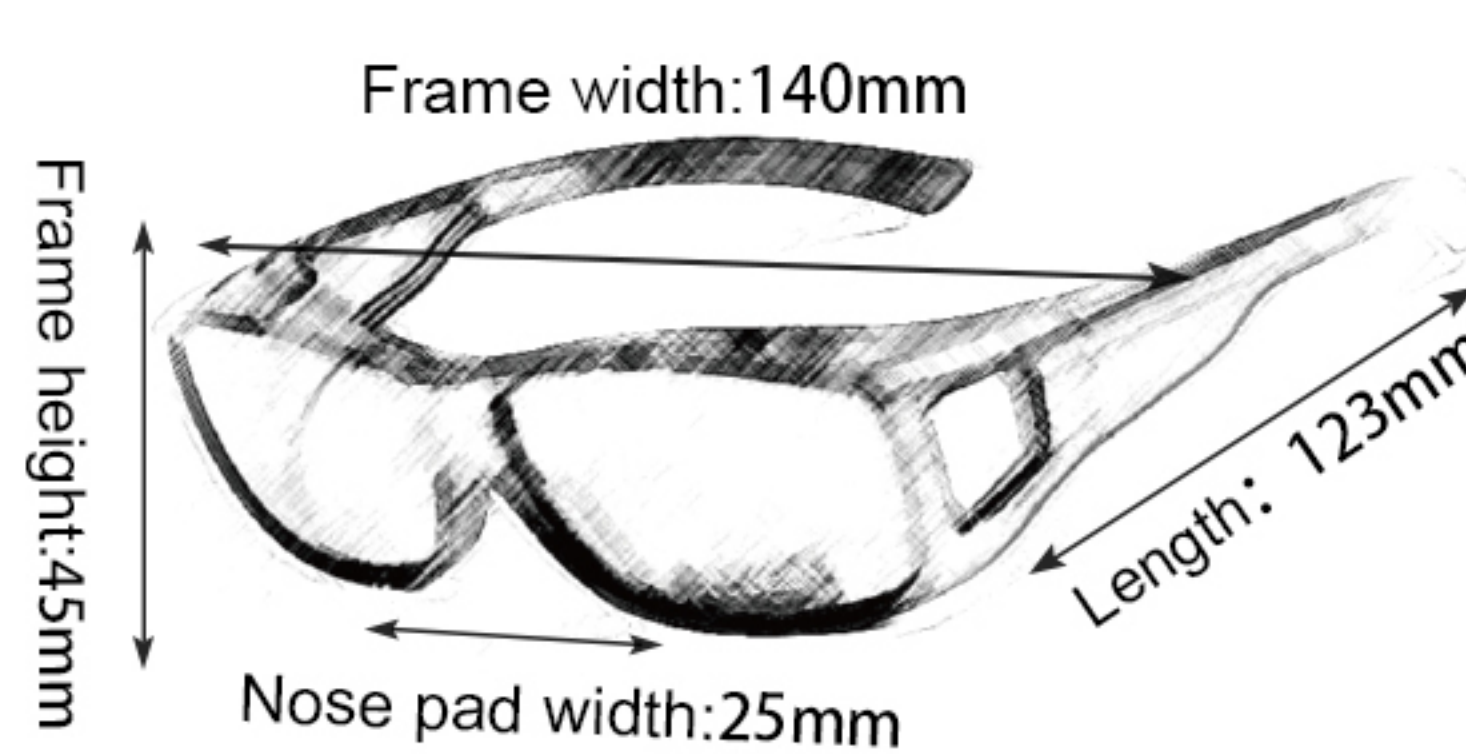

24

EF002(four beads)

Frame material: PVC
 Lens material: PC
 Product weight: 79g
 Product color: one colors
 Configuration: single set of glasses

25

K001

Frame material: PC
 Lens material: TAC
 Product weight: 32g
 Product color: one color
 Configuration: single set of glasses