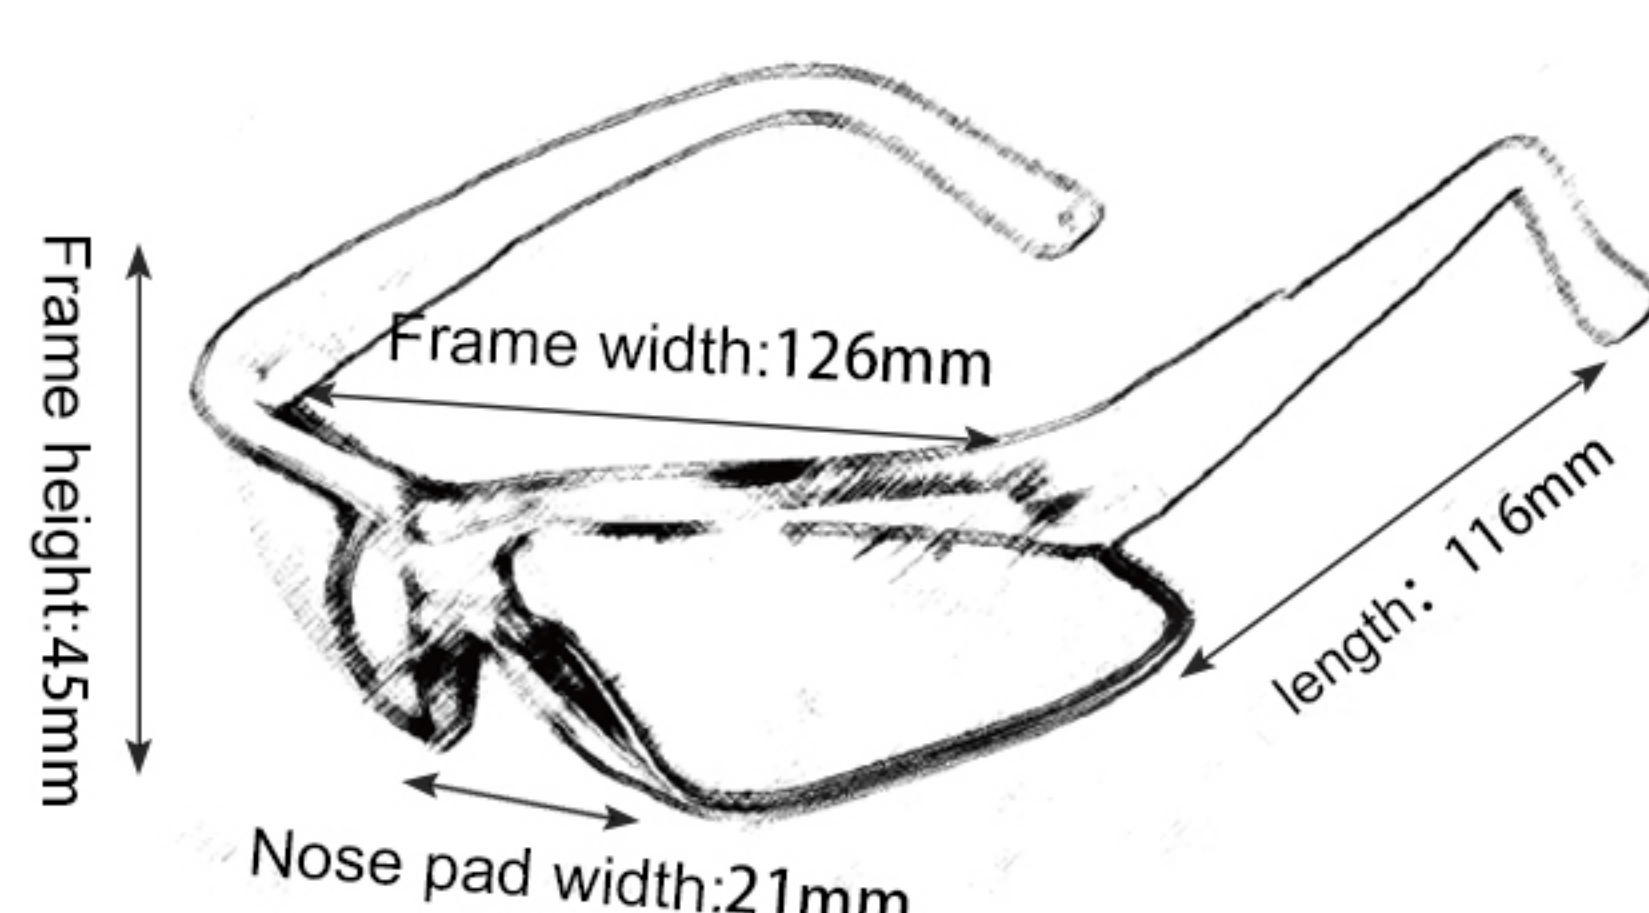

20

TOC01A

Frame material: PC
 Lens material: PC
 Product weight: 30g
 Product color: one colors
 Configuration: single set of glasses

21

TOC012

Frame material: PC
 Lens material: PC
 Product weight: 32g
 Product color: one colors
 Configuration: single set of glasses