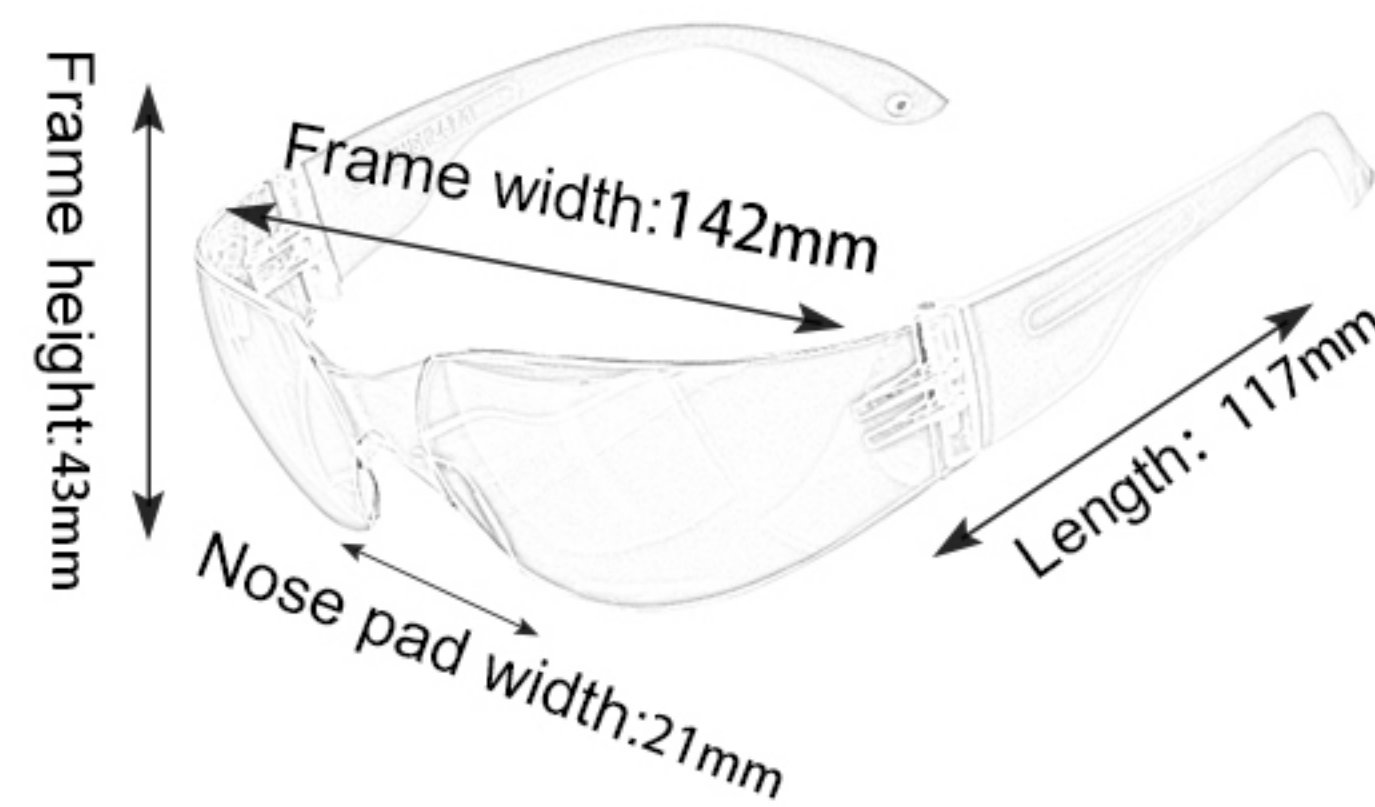

04

DK-4

Frame material: PC
 Lens material: PC
 Product weight: 34g
 Product color: six colors
 Configuration: single set of glasses

05

DK1

Frame material: PC
 Lens material: PC
 Product weight: 30g
 Product color: eleven colors
 Configuration: single set of glasses

06

TOC026

Frame material: PC
 Lens material: PC
 Product weight: 30g
 Product color: one colors
 Configuration: single set of glasses

07

DK2

Frame material: PC
 Lens material: PC
 Product weight: 32g
 Product color: five colors
 Configuration: single set of glasses

08

DK3

Frame material: PC
 Lens material: PC
 Product weight: 22g
 Product color: two colors
 Configuration: single set of glasses

09

SP0868-1

Frame material: PC
 Lens material: PC
 Product weight: 34g
 Product color: one colors
 Configuration: single set of glasses

10

TOC006

Frame material: PC
 Lens material: PC
 Product weight: 28g
 Product color: one colors
 Configuration: single set of glasses

11

TOC029

Frame material: PC
 Lens material: PC
 Product weight: 31g
 Product color: two colors
 Configuration: single set of glasses