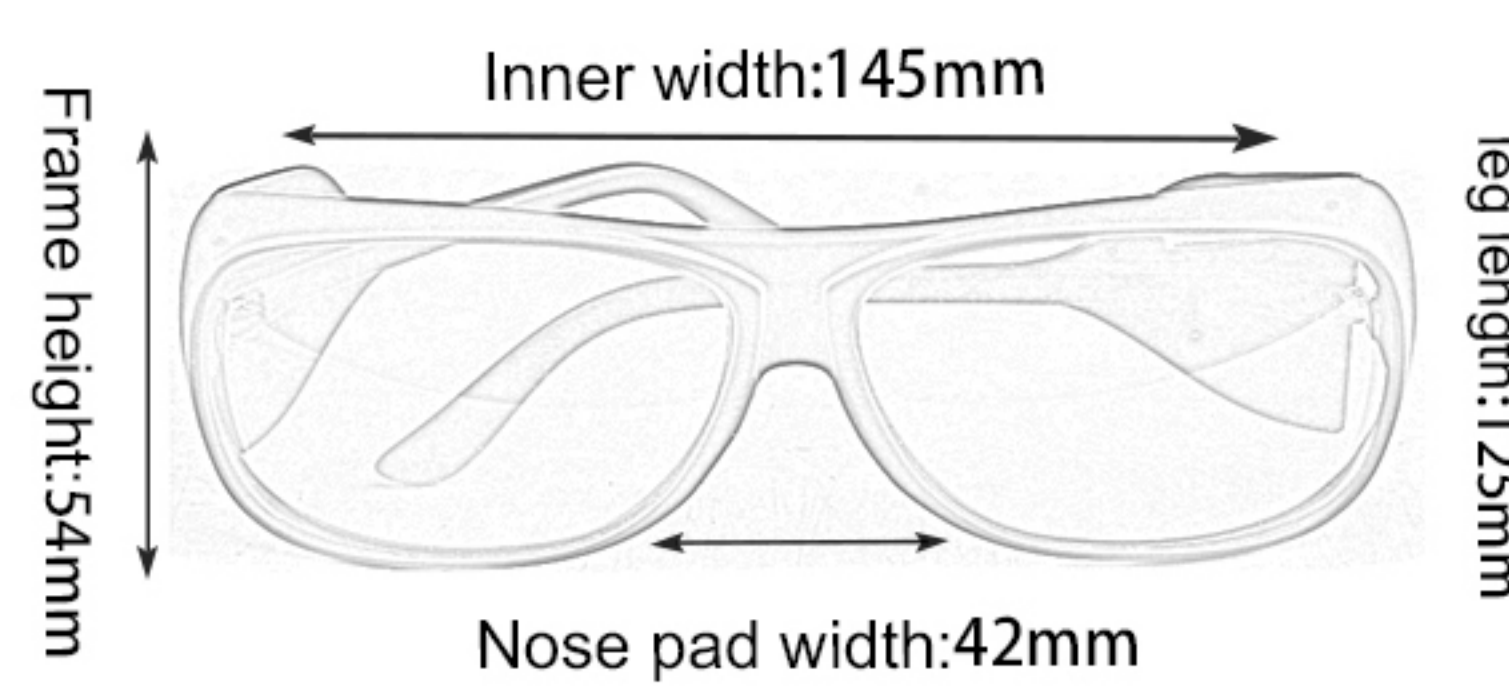

TOC078

Frame material: PC
Lens material: PC
Product weight: 36g
Product color: one colors
Configuration: single set of glasses