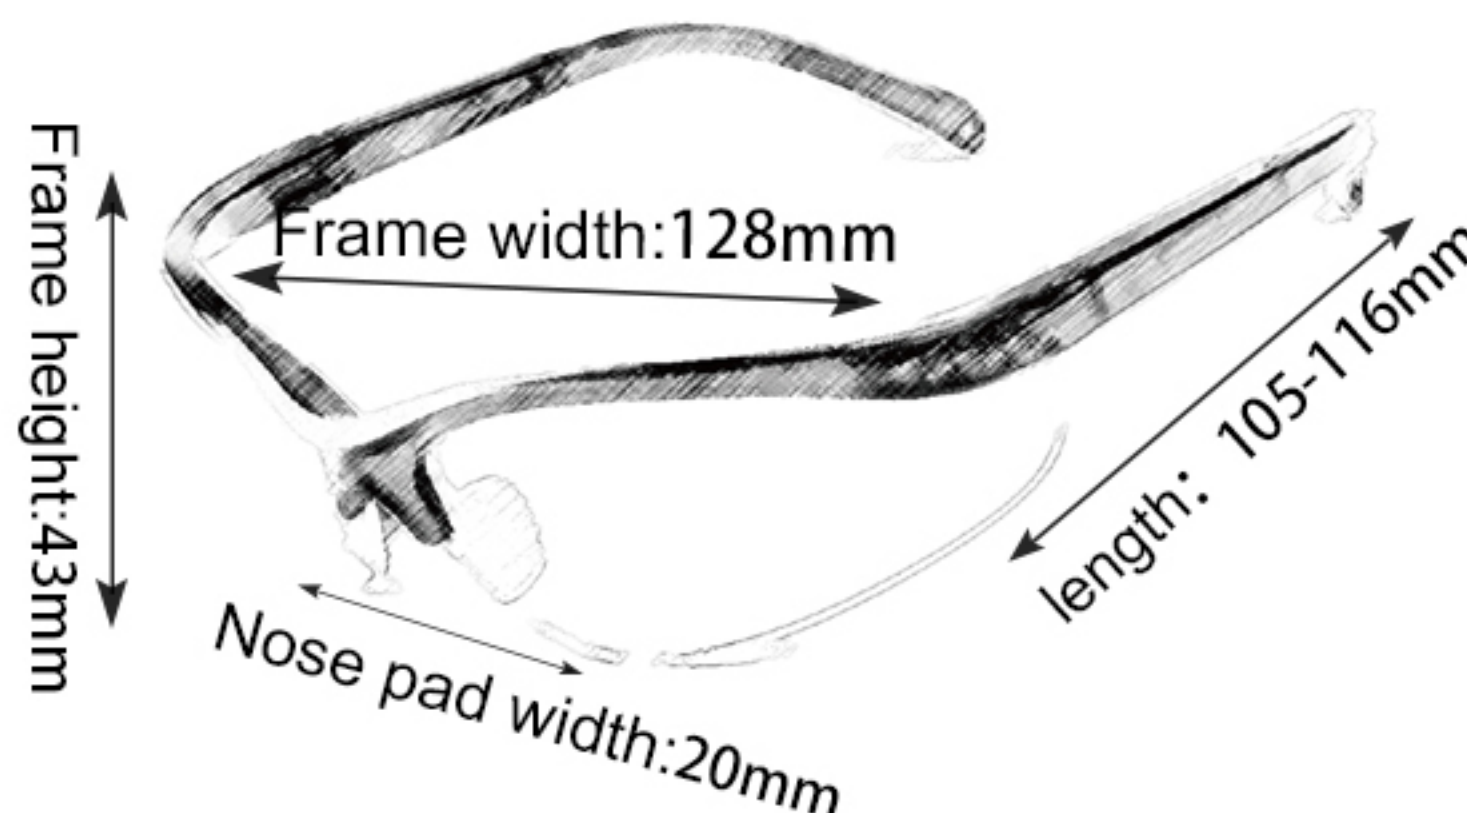

TOC049

Frame material: PC
Lens material: PC
Product weight: 22g
Product color: one colors
Configuration: single set of glasses