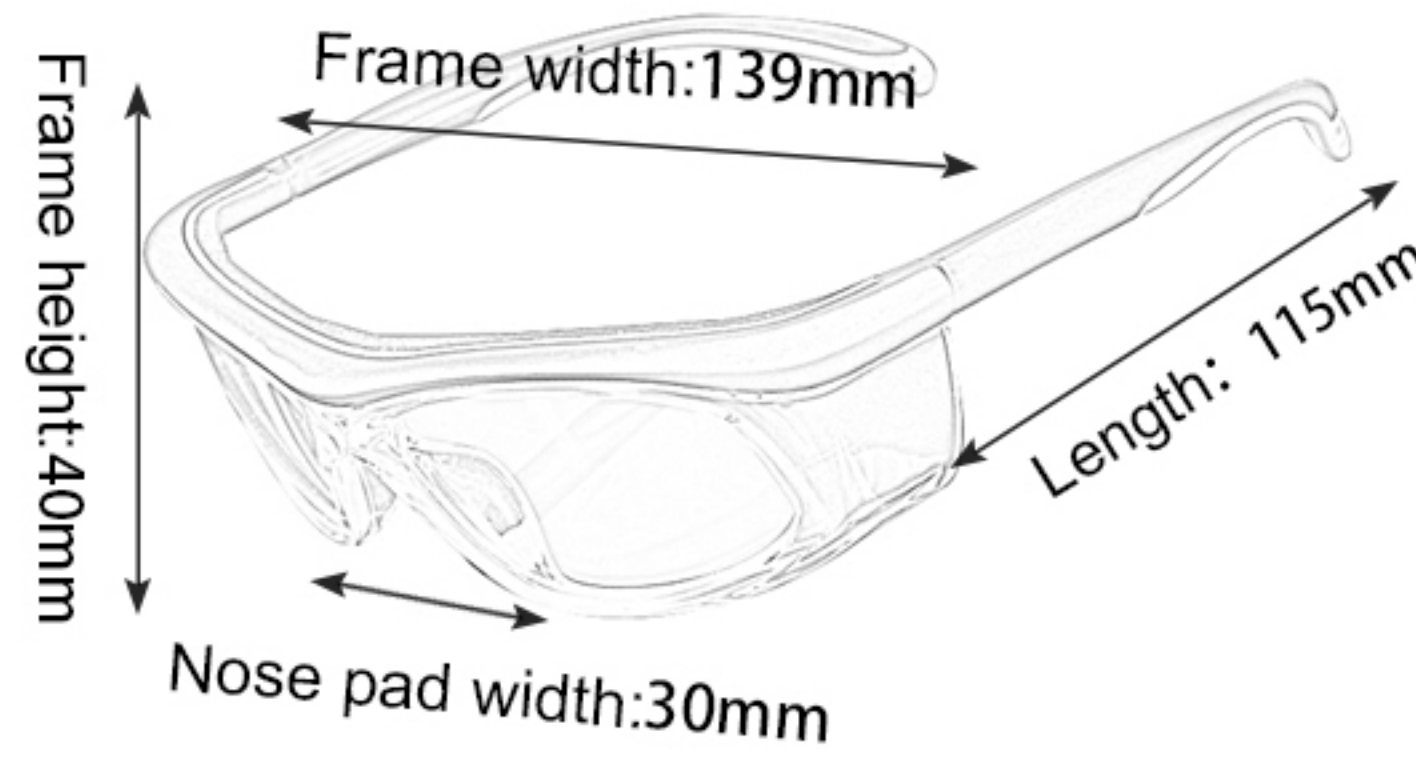

04

DK-4

Frame material: PC
 Lens material: PC
 Product weight: 34g
 Product color: six colors
 Configuration: single set of glasses

05

DK1

Frame material: PC
 Lens material: PC
 Product weight: 30g
 Product color: eleven colors
 Configuration: single set of glasses

06

TOC026

Frame material: PC
 Lens material: PC
 Product weight: 30g
 Product color: one colors
 Configuration: single set of glasses

07

DK2

Frame material: PC
 Lens material: PC
 Product weight: 32g
 Product color: five colors
 Configuration: single set of glasses

08

DK3

Frame material: PC
 Lens material: PC
 Product weight: 22g
 Product color: two colors
 Configuration: single set of glasses

09

SP0868-1

Frame material: PC
 Lens material: PC
 Product weight: 34g
 Product color: one colors
 Configuration: single set of glasses