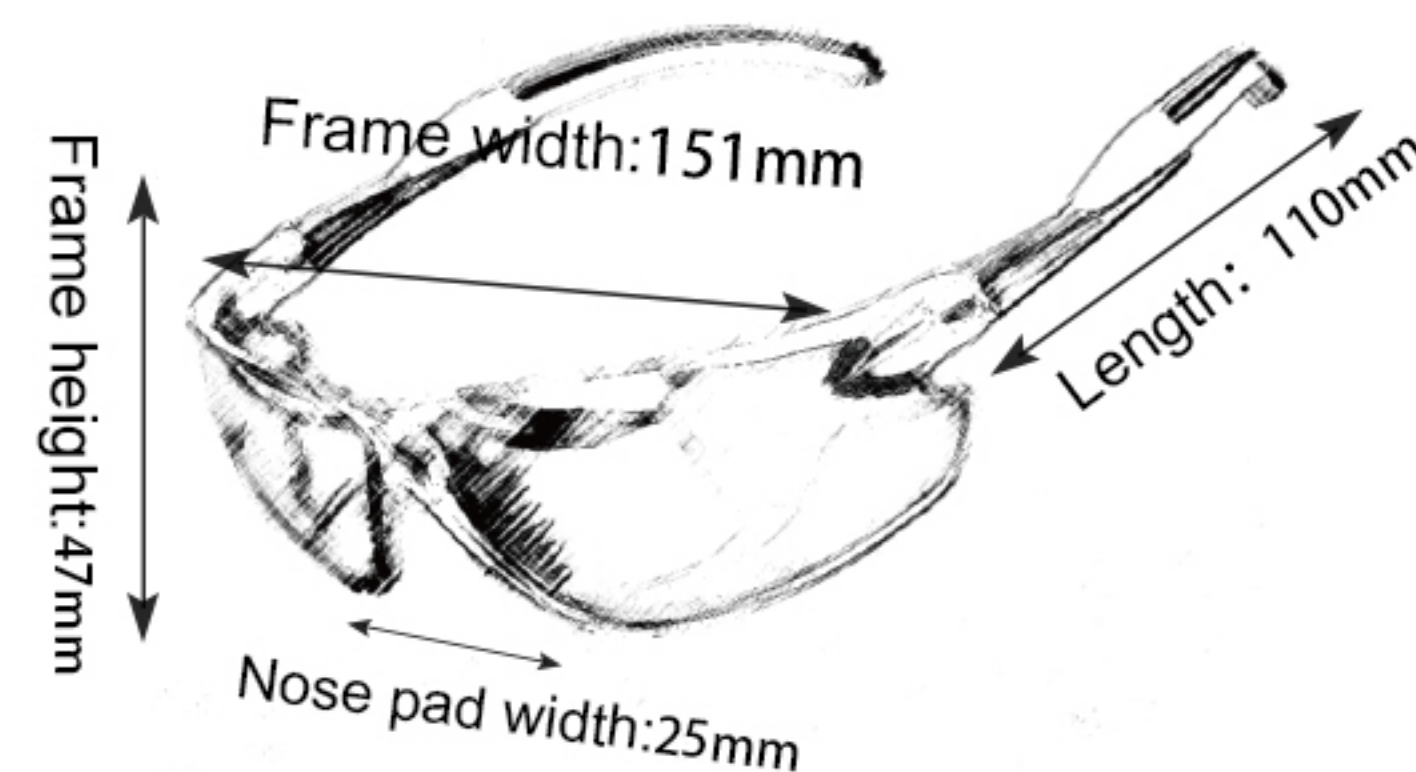

TOC045

Frame material: PC
Lens material: PC
Product weight: 34g
Product color: one colors
Configuration: single set of glasses