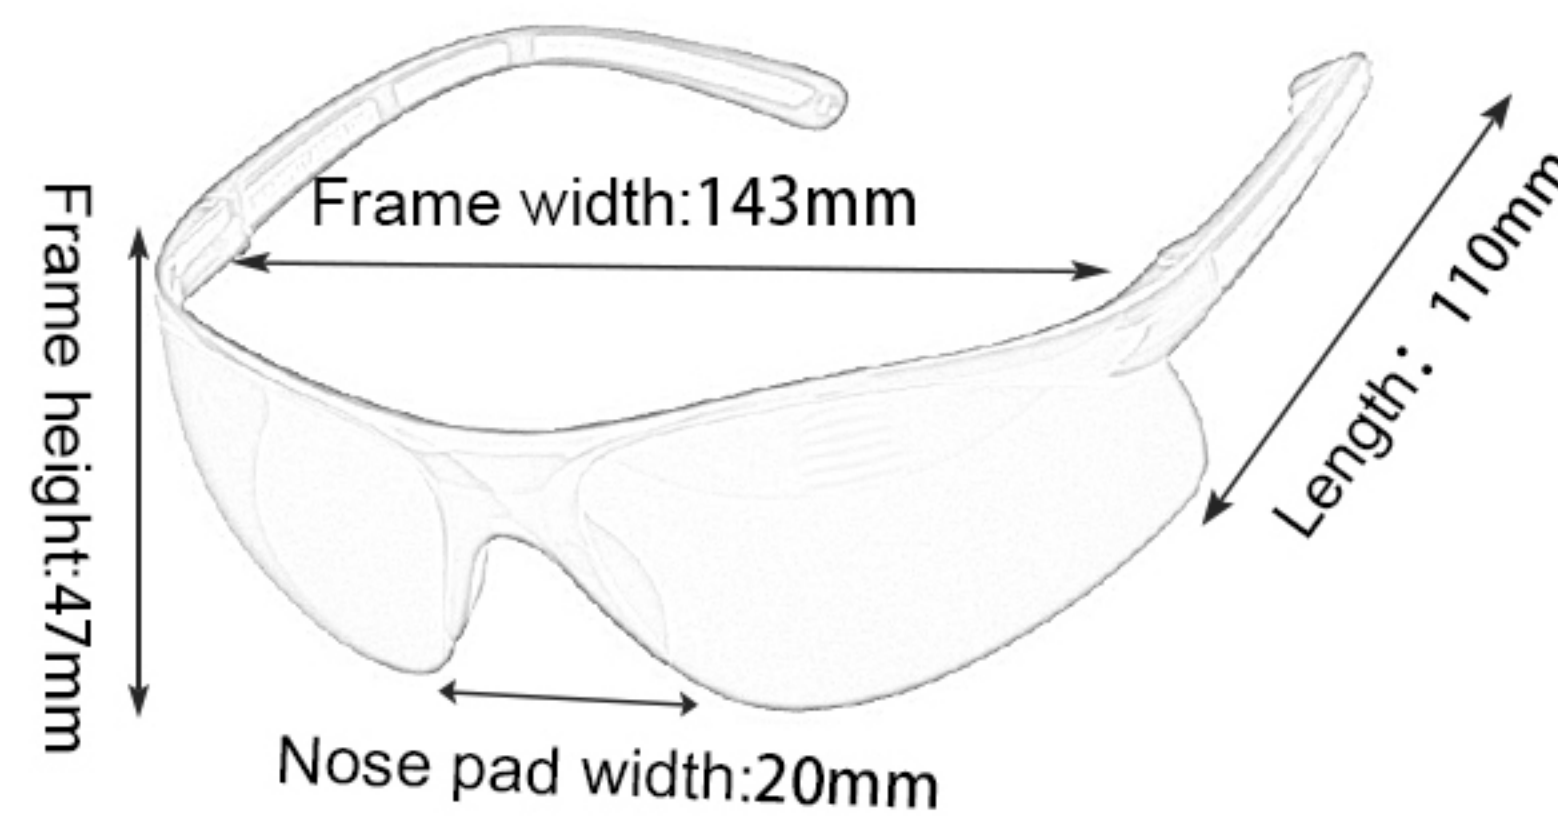

SAFETY GLASSES CATALOGUE

www.HEAPPY.com

AL026

Frame material: PC
 Lens material: PC
 Product weight: 30g
 Product color: ten colors
 Configuration: single set of glasses

01

AL026 (Laser welding)

Frame material: PC
 Lens material: PC
 Product weight: 32g
 Product color: ten colors
 Configuration: single set of glasses

02

AL027

Frame material: PC
 Lens material: PC
 Product weight: 32g
 Product color: two colors
 Configuration: single set of glasses

03

DK1 (Laser welding)

Frame material: PC
 Lens material: PC
 Product weight: 38g
 Product color: three colors
 Configuration: single set of glasses

04

DK-4

Frame material: PC
 Lens material: PC
 Product weight: 34g
 Product color: six colors
 Configuration: single set of glasses

05

DK1

Frame material: PC
 Lens material: PC
 Product weight: 30g
 Product color: eleven colors
 Configuration: single set of glasses

06

TOC026

Frame material: PC
 Lens material: PC
 Product weight: 30g
 Product color: one colors
 Configuration: single set of glasses

07

DK2

Frame material: PC
 Lens material: PC
 Product weight: 32g
 Product color: five colors
 Configuration: single set of glasses