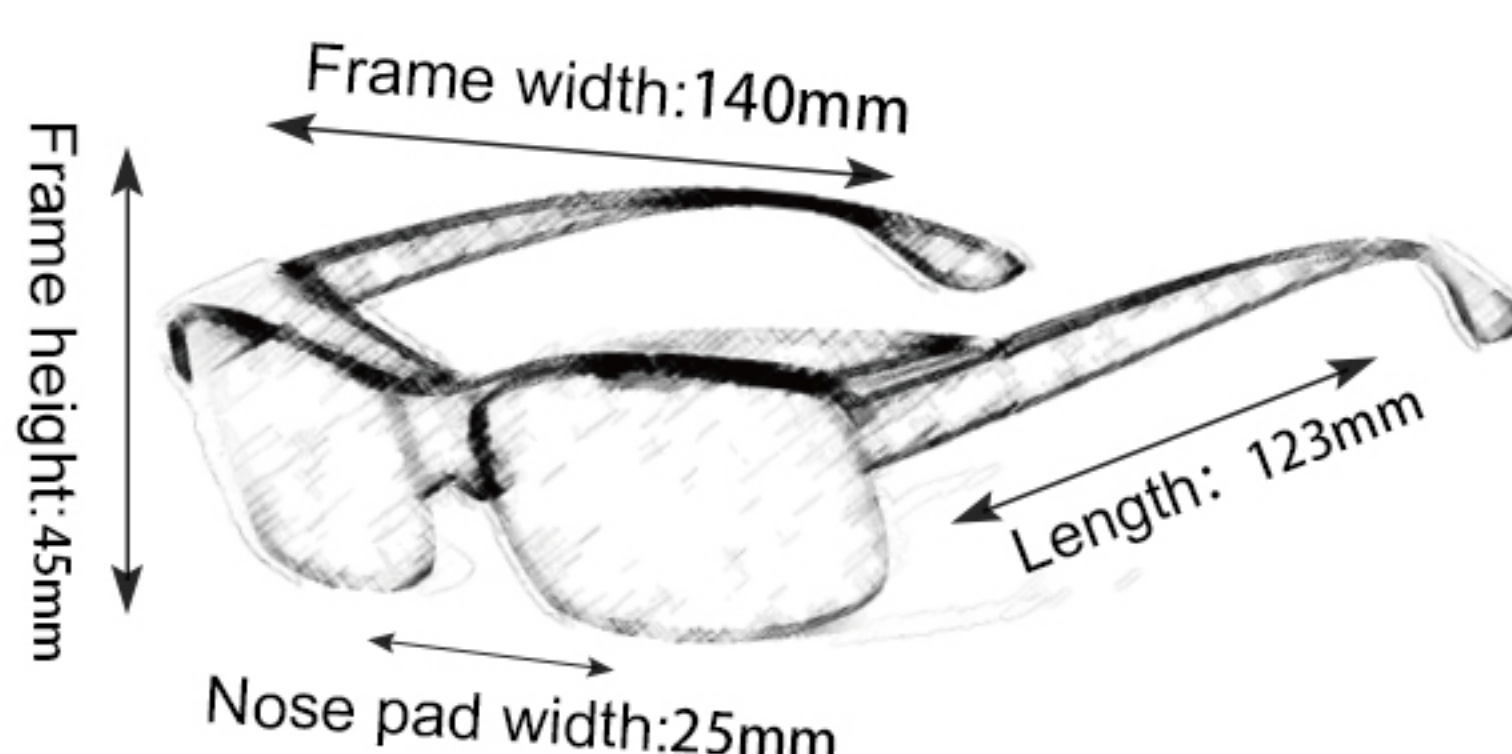

K006

Frame material: PC
Lens material: TAC
Product weight: 32g
Product color: one color
Configuration: single set of glasses