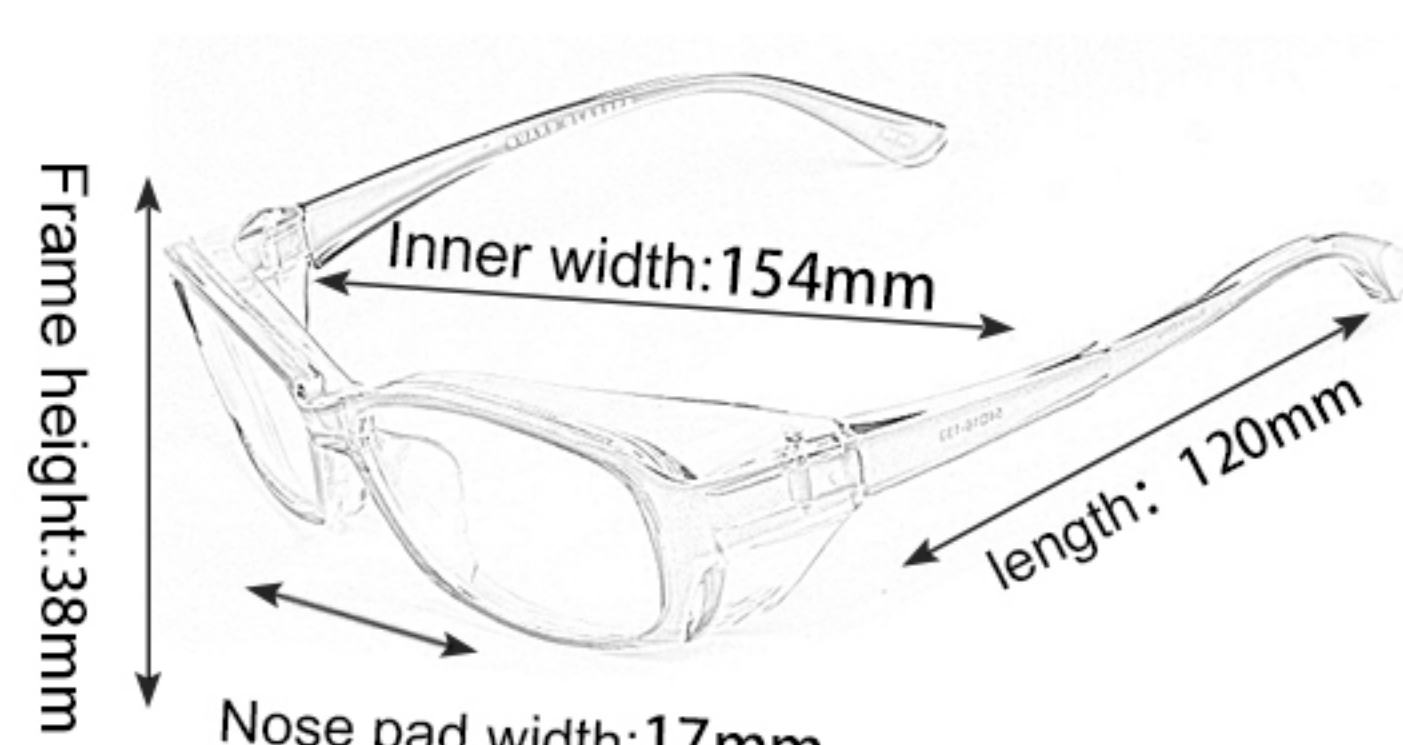

GG101

Frame material: PC
Lens material: PC
Product weight: 26g
Product color: four colors
Configuration: single set of glasses