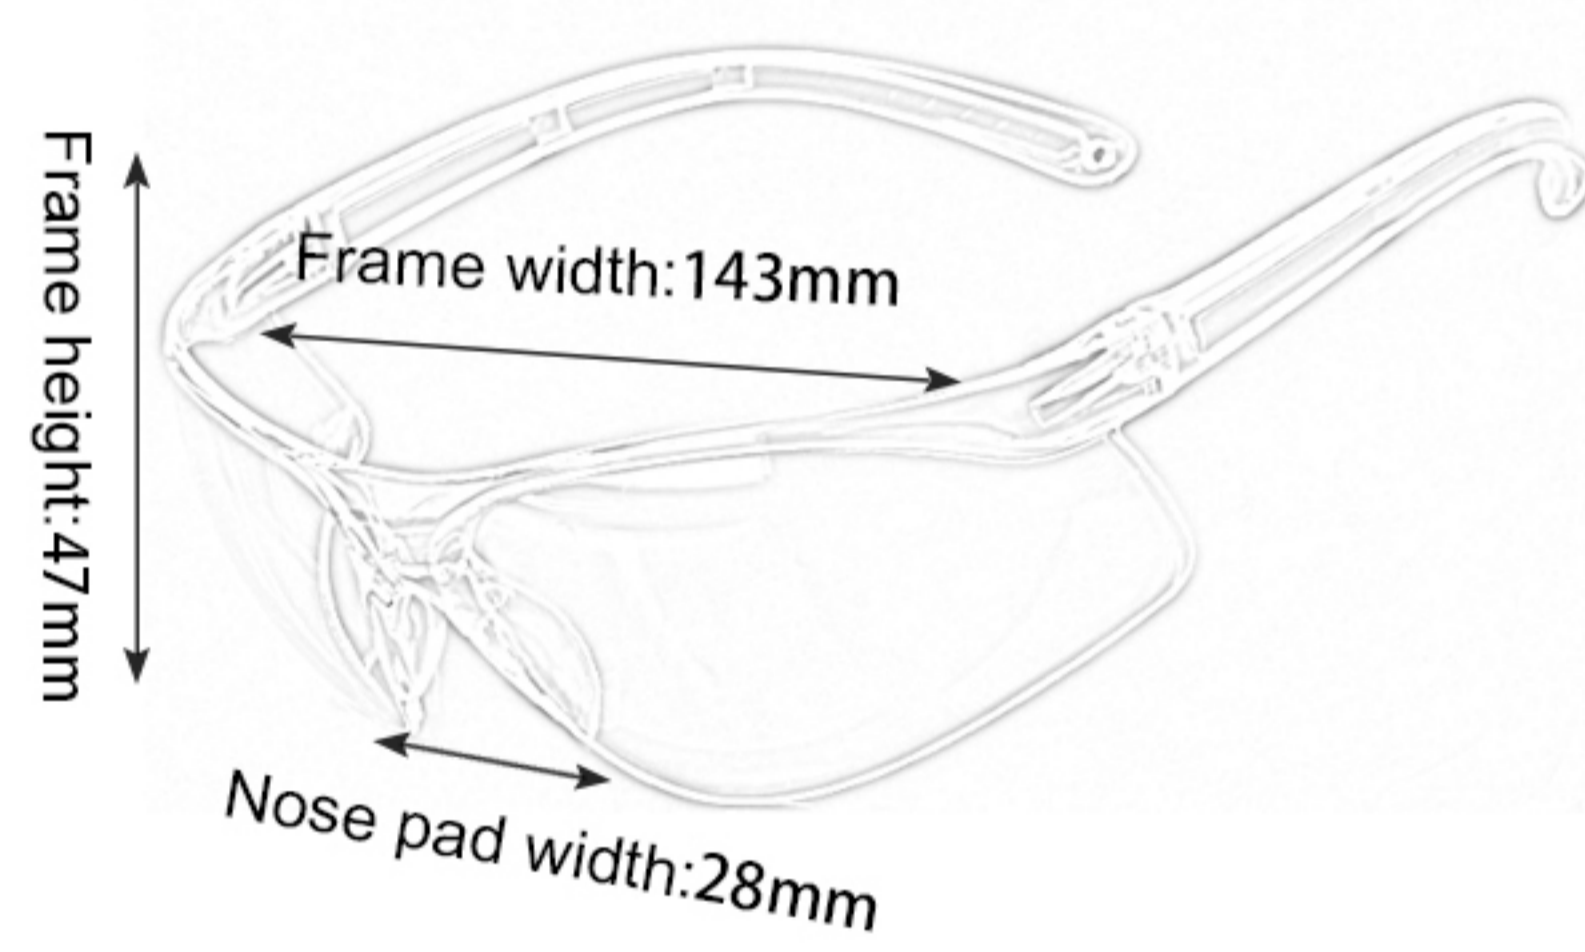

40

EF008

Frame material: TPU
 Lens material: PC
 Product weight: 73g
 Product color: three colors
 Configuration: single set of glasses

41

TOC026

Frame material: PC
 Lens material: PC
 Product weight: 30g
 Product color: one colors
 Configuration: single set of glasses