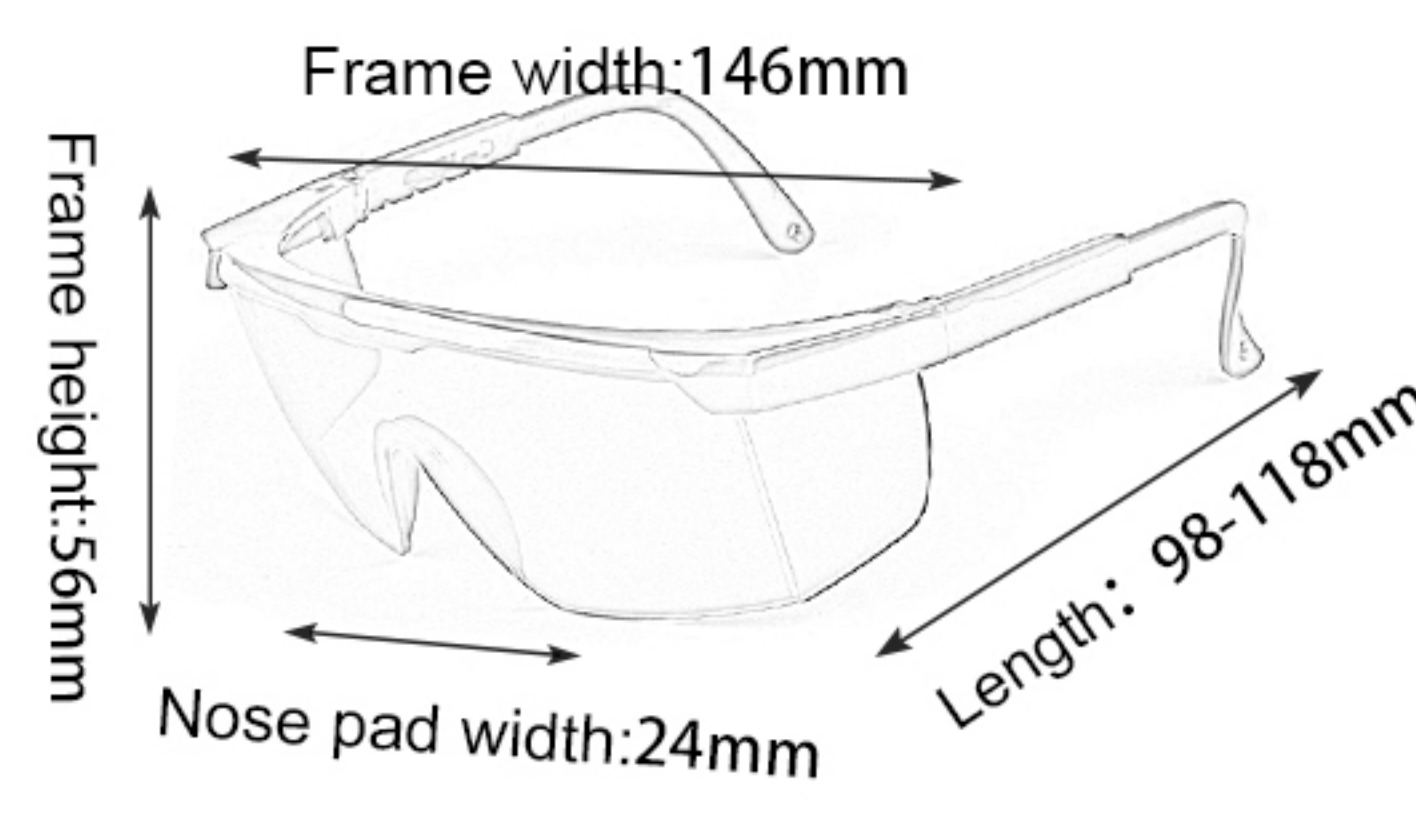

SAFETY GLASSES CATALOGUE

www.HEAPPY.com

AL026

Frame material: PC
 Lens material: PC
 Product weight: 30g
 Product color: ten colors
 Configuration: single set of glasses

01

AL026 (Laser welding)

Frame material: PC
 Lens material: PC
 Product weight: 32g
 Product color: ten colors
 Configuration: single set of glasses

04

DK-4

Frame material: PC
 Lens material: PC
 Product weight: 34g
 Product color: six colors
 Configuration: single set of glasses

05

DK1

Frame material: PC
 Lens material: PC
 Product weight: 30g
 Product color: eleven colors
 Configuration: single set of glasses