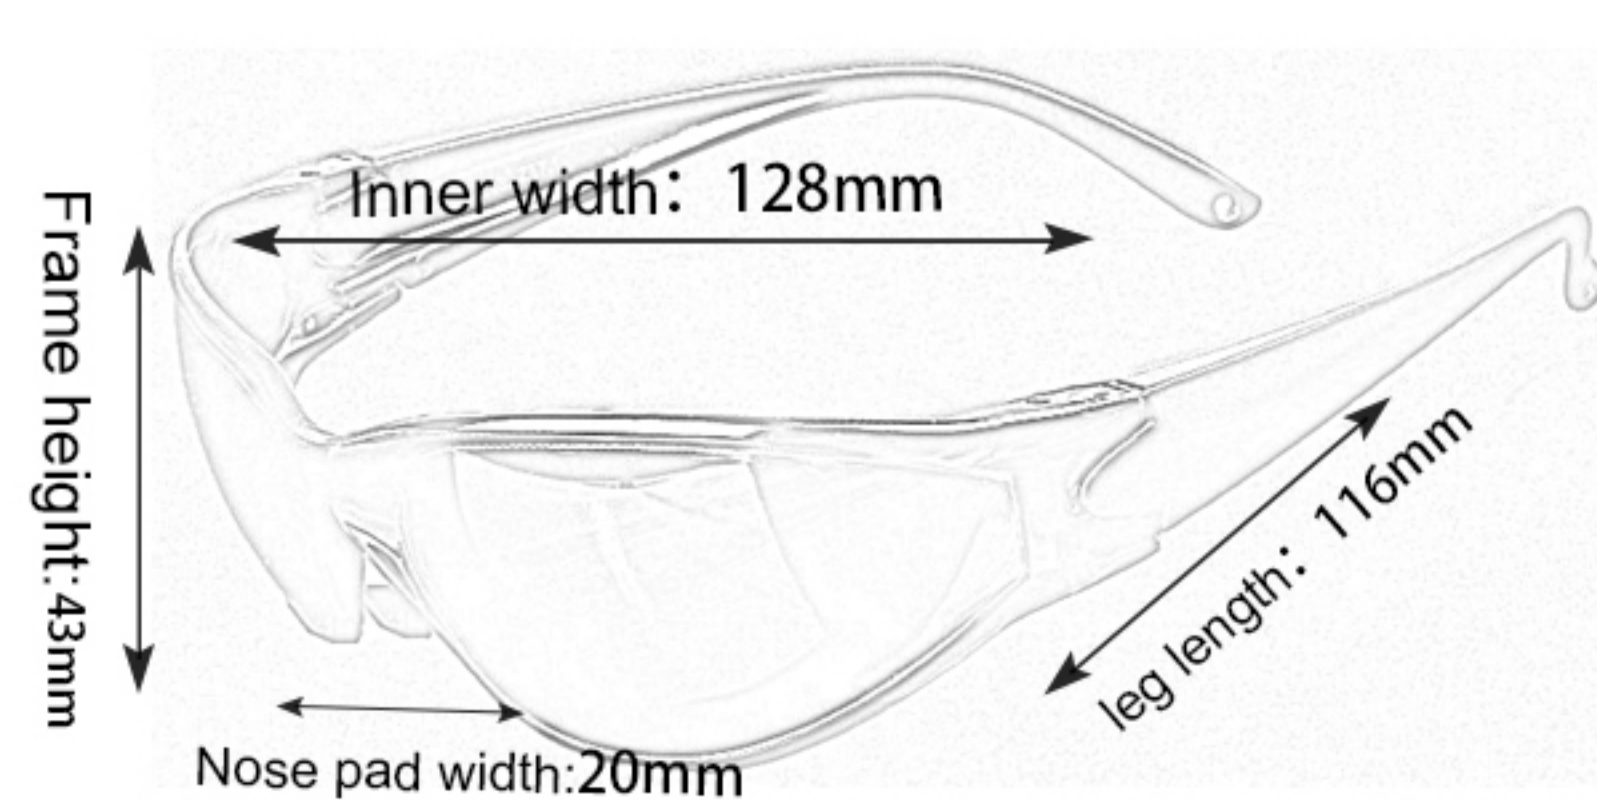

42

TOC025

Frame material: PC
 Lens material: PC
 Product weight: 78g
 Product color: one colors
 Configuration: single set of glasses

43

TOC005

Frame material: PC
 Lens material: PC
 Product weight: 30g
 Product color: one colors
 Configuration: single set of glasses