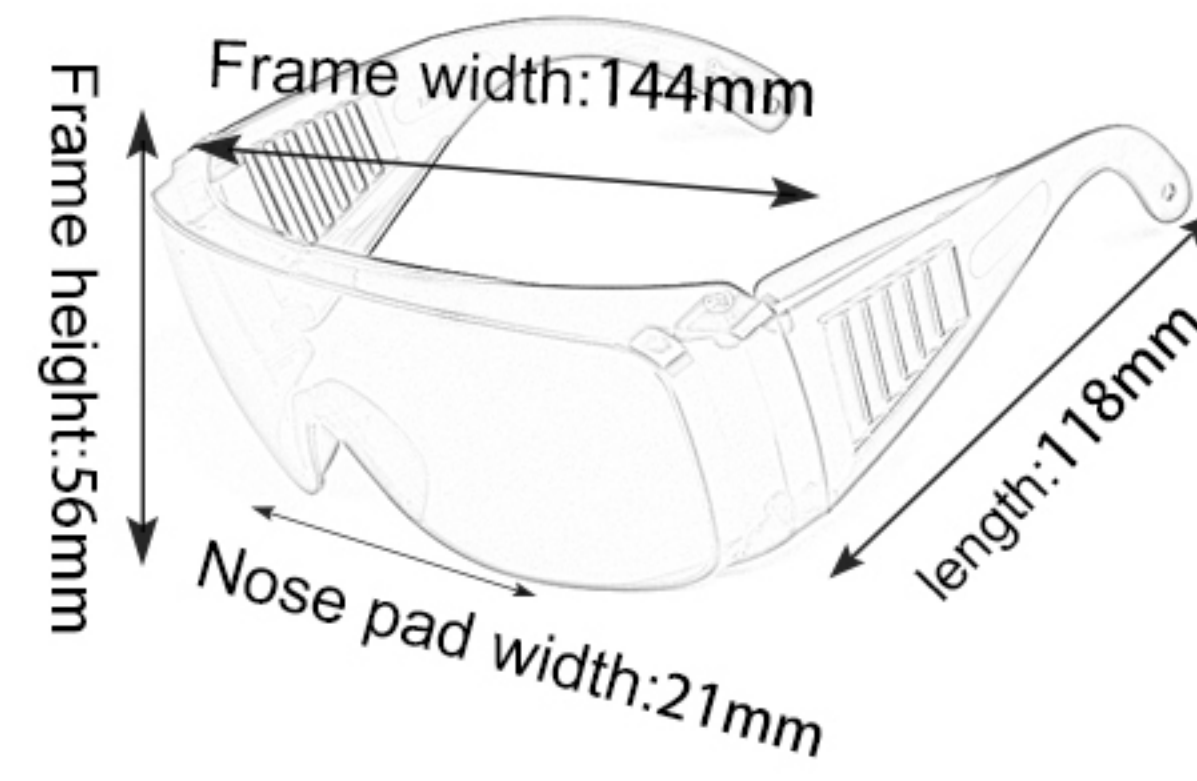

SAFETY GLASSES CATALOGUE

www.HEAPPY.com

AL026

Frame material: PC
 Lens material: PC
 Product weight: 30g
 Product color: ten colors
 Configuration: single set of glasses

01

AL026 (Laser welding)

Frame material: PC
 Lens material: PC
 Product weight: 32g
 Product color: ten colors
 Configuration: single set of glasses

02

AL027

Frame material: PC
 Lens material: PC
 Product weight: 32g
 Product color: two colors
 Configuration: single set of glasses

03

DK1 (Laser welding)

Frame material: PC
 Lens material: PC
 Product weight: 38g
 Product color: three colors
 Configuration: single set of glasses

04

DK-4

Frame material: PC
 Lens material: PC
 Product weight: 34g
 Product color: six colors
 Configuration: single set of glasses

05

DK1

Frame material: PC
 Lens material: PC
 Product weight: 30g
 Product color: eleven colors
 Configuration: single set of glasses