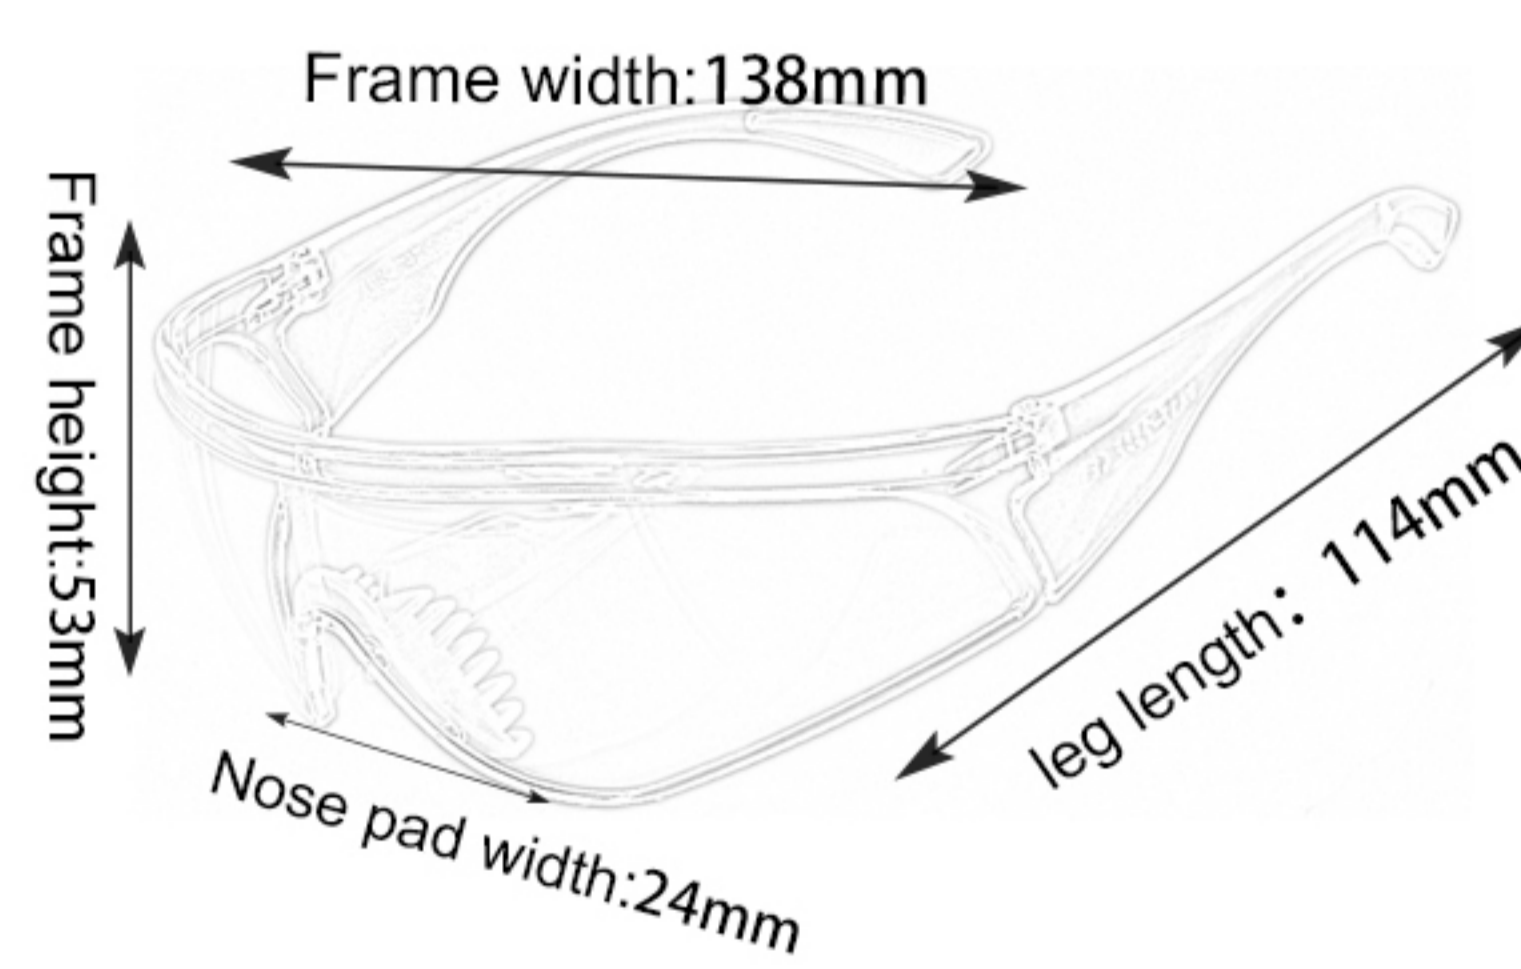

TOC025

Frame material: PC
Lens material: PC
Product weight: 78g
Product color: one colors
Configuration: single set of glasses