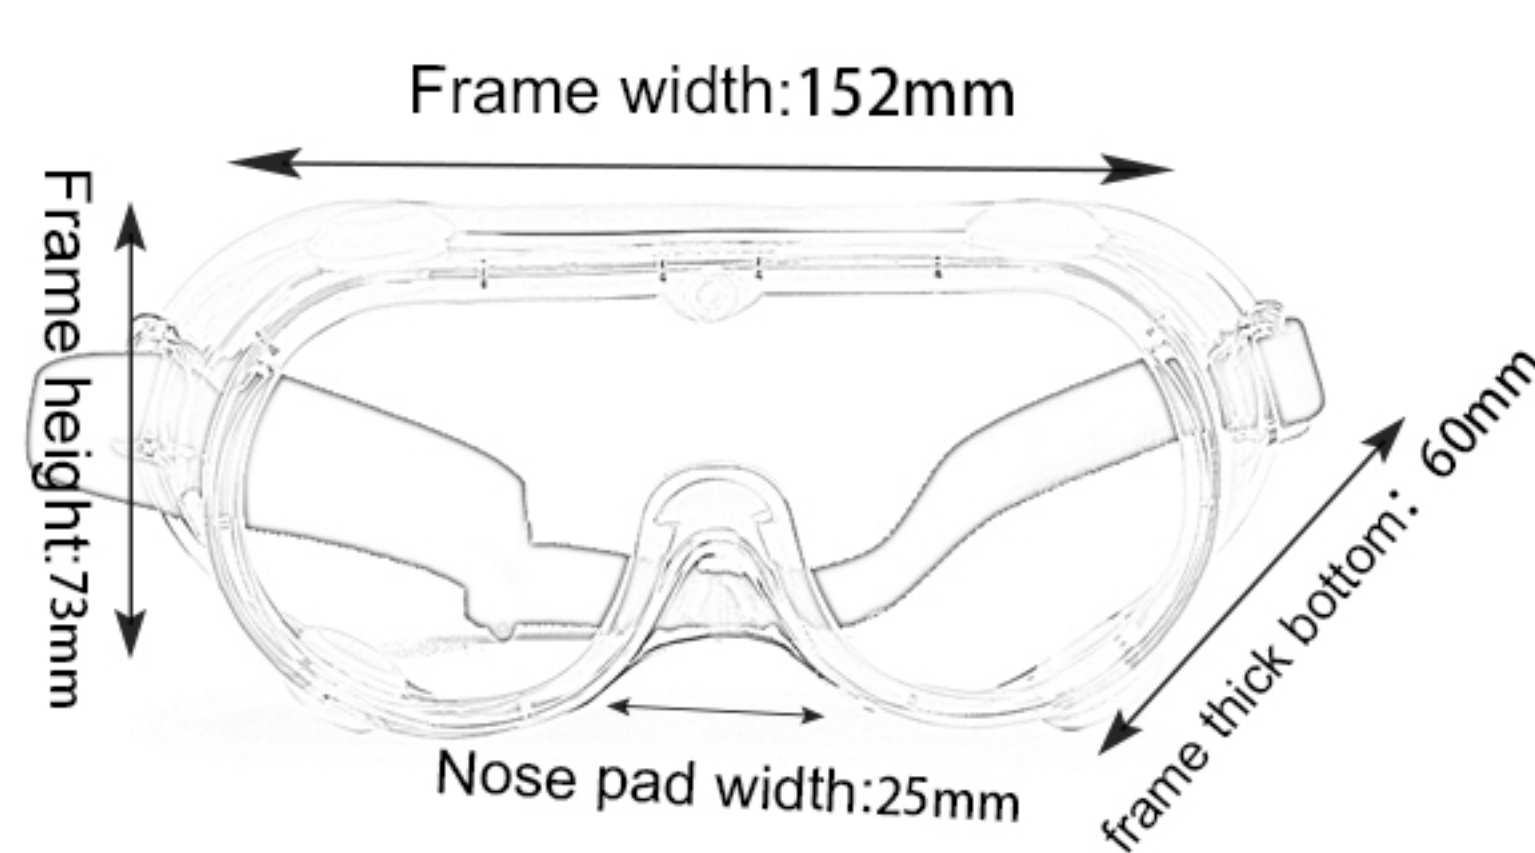

EF002(four beads)

Frame material: PVC
Lens material: PC
Product weight: 79g
Product color: one colors
Configuration: single set of glasses