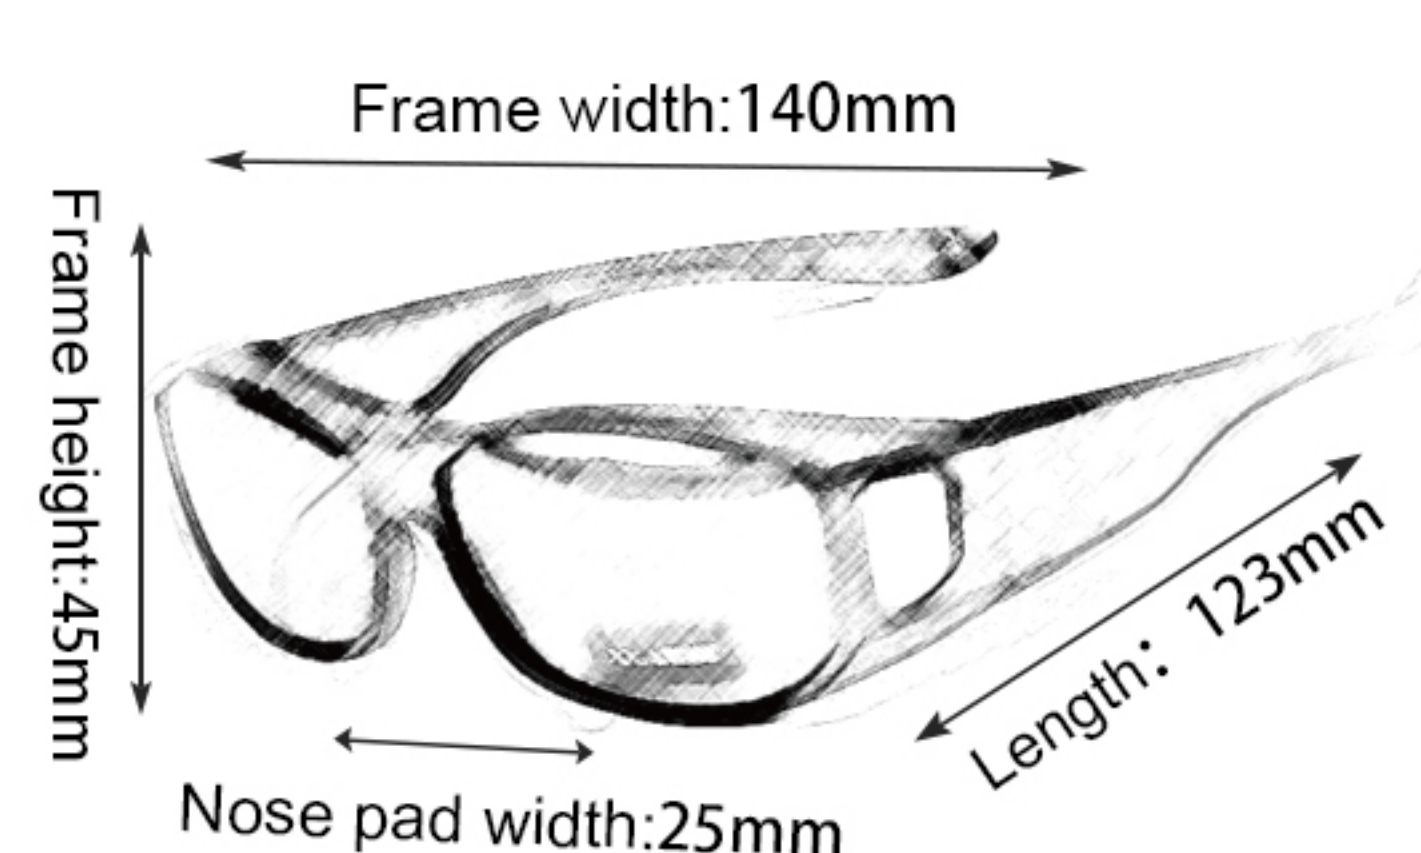

K002

Frame material: PC
Lens material: TAC
Product weight: 32g
Product color: one color
Configuration: single set of glasses