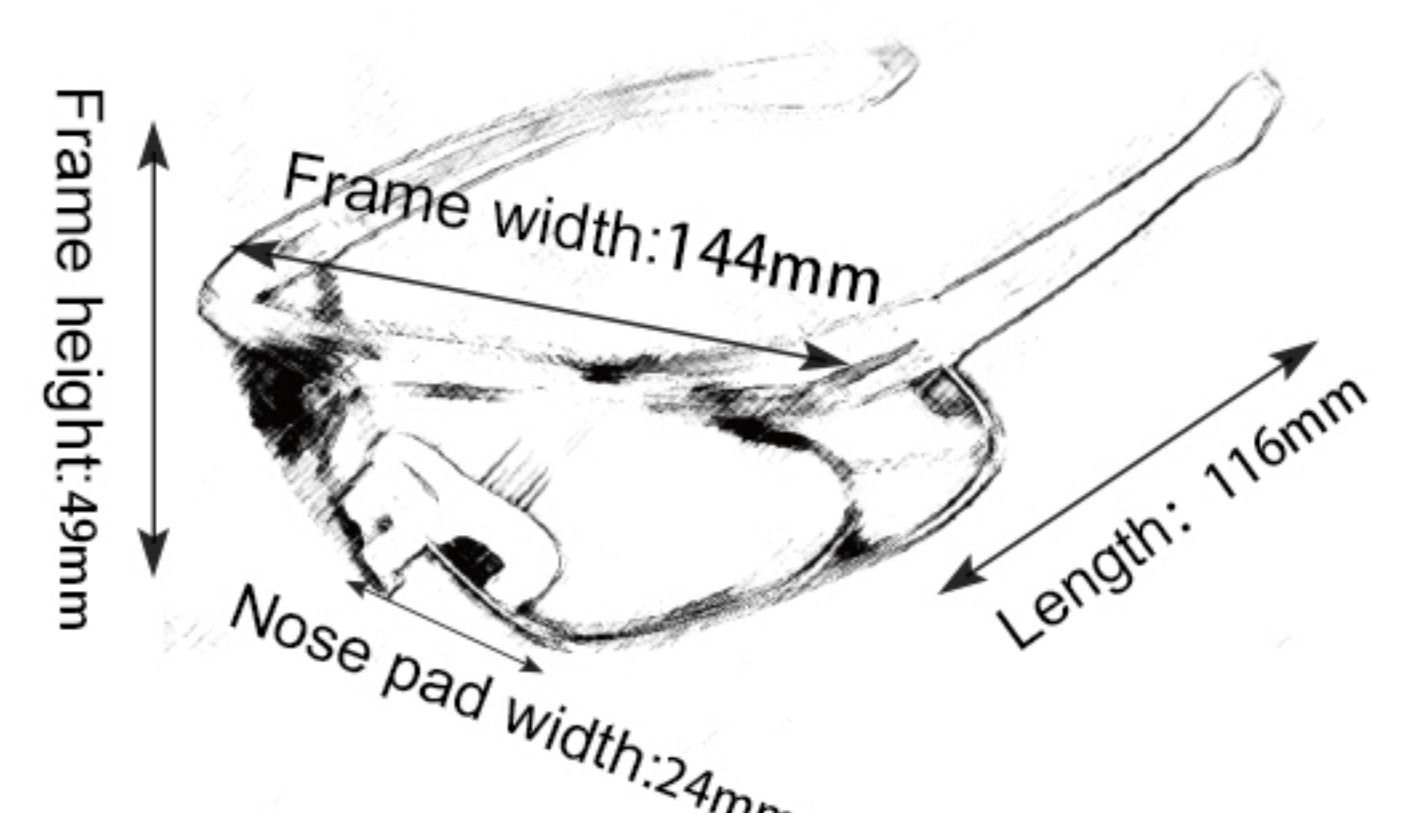

16

TOC045

Frame material: PC
 Lens material: PC
 Product weight: 34g
 Product color: one colors
 Configuration: single set of glasses

17

TOC046A

Frame material: PC
 Lens material: PC
 Product weight: 28g
 Product color: one colors
 Configuration: single set of glasses