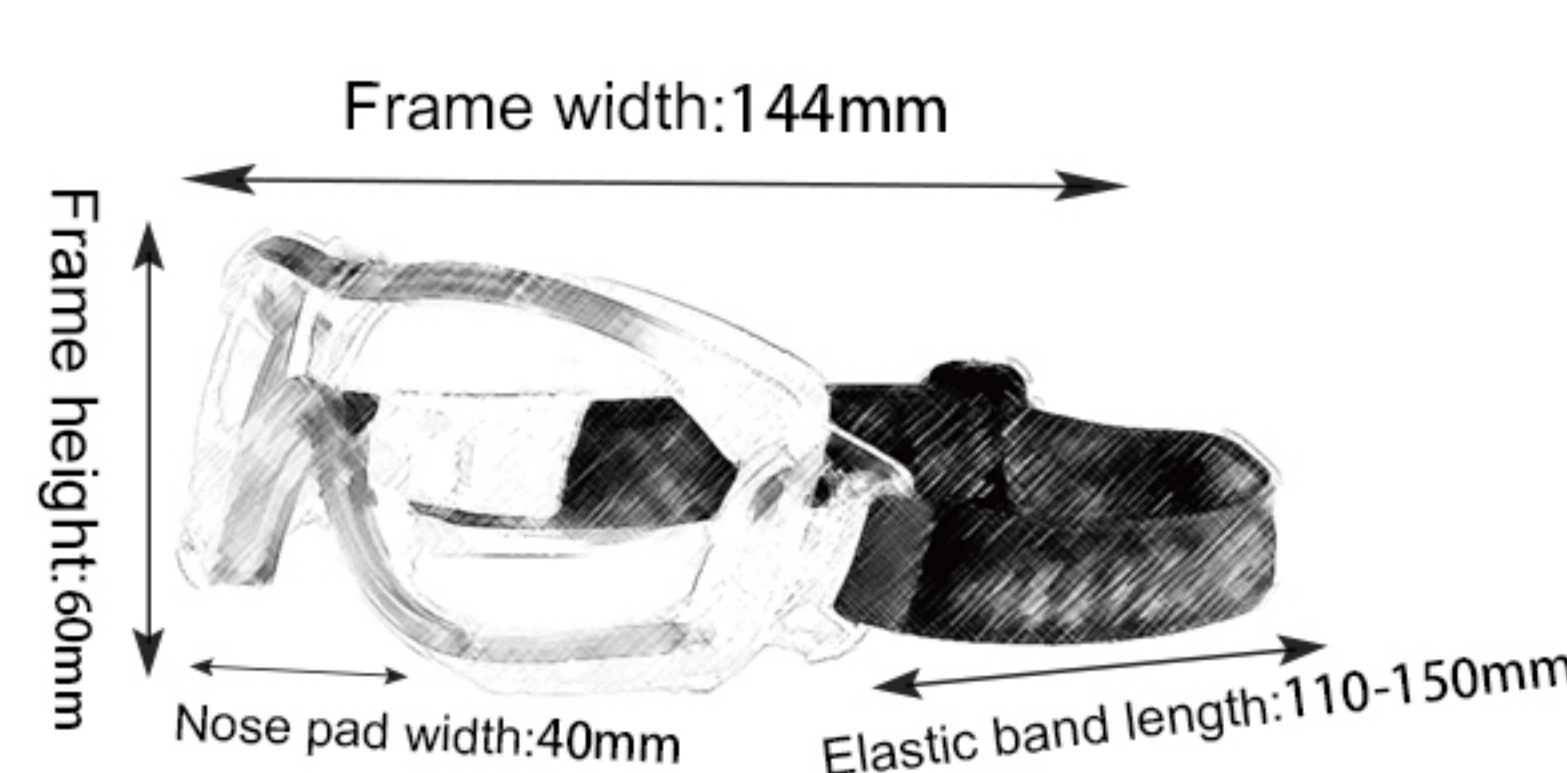

30

K006

Frame material: PC
 Lens material: TAC
 Product weight: 32g
 Product color: one color
 Configuration: single set of glasses

31

TOC042

Frame material: TPU
 Lens material: PC
 Product weight: 52g
 Product color: four colors
 Configuration: single set of glasses