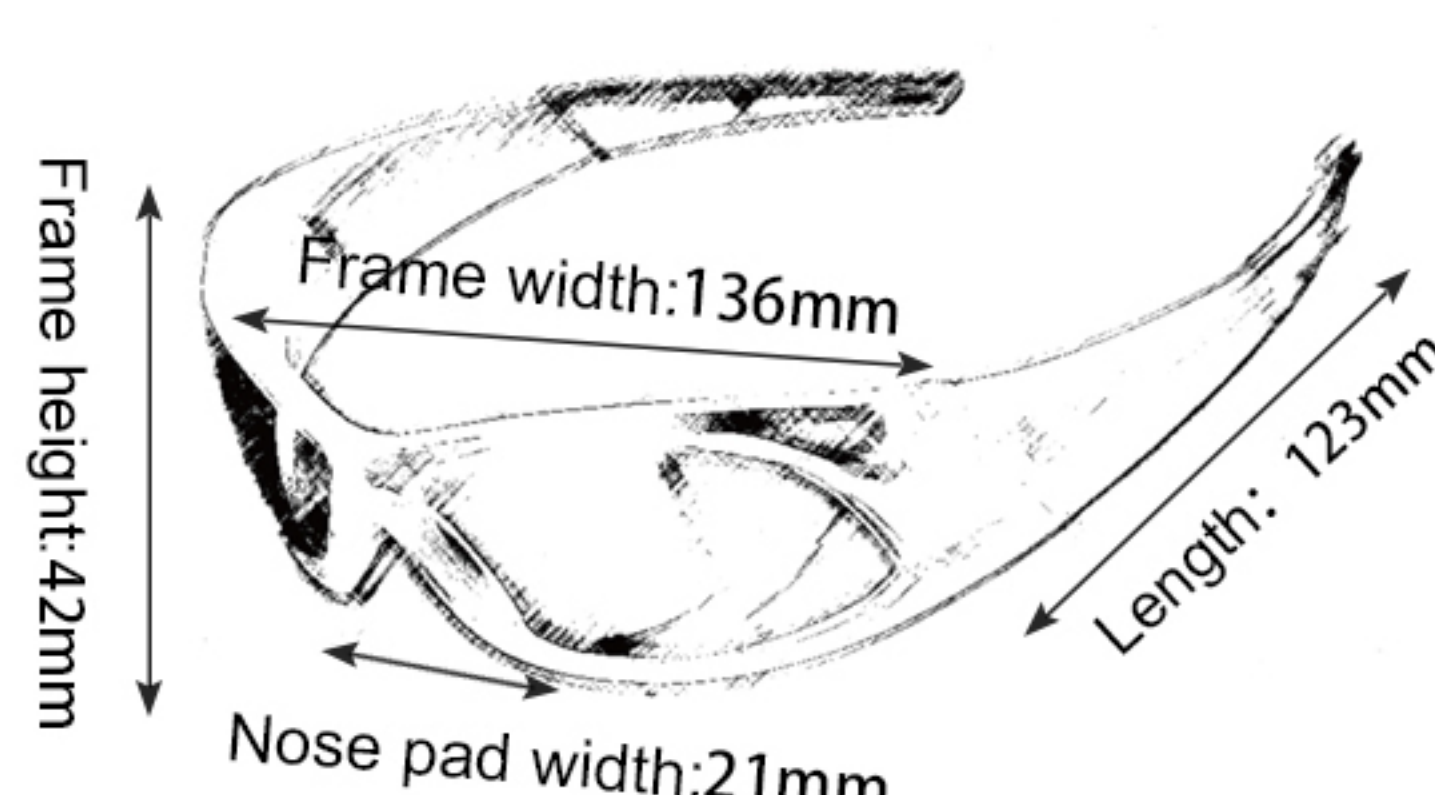

TOC01A

Frame material: PC
Lens material: PC
Product weight: 30g
Product color: one colors
Configuration: single set of glasses