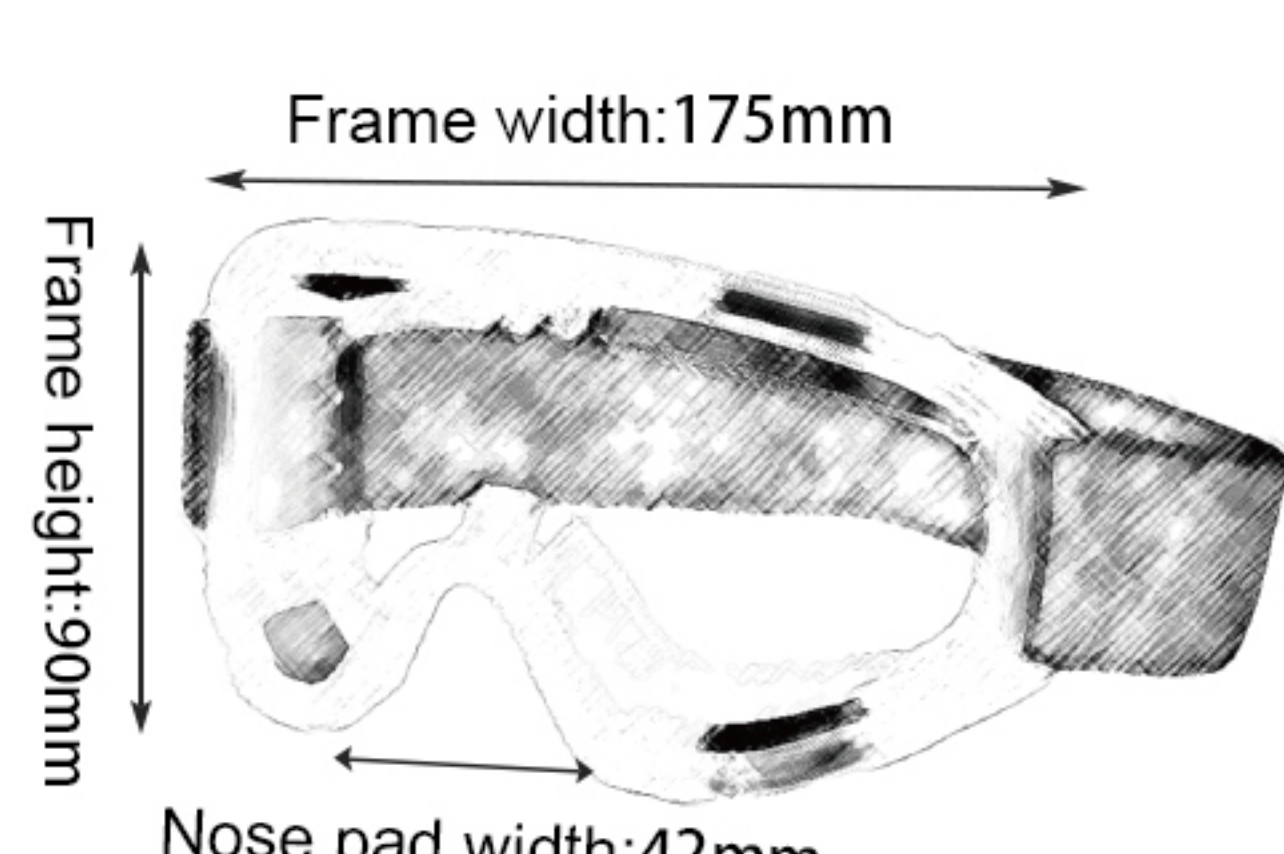

18

TOC040

Frame material: PC
 Lens material: PC
 Product weight: 23g
 Product color: one colors
 Configuration: single set of glasses

19

EF005

Frame material: TPU
 Lens material: PC
 Product weight: 30g
 Product color: one colors
 Configuration: single set of glasses