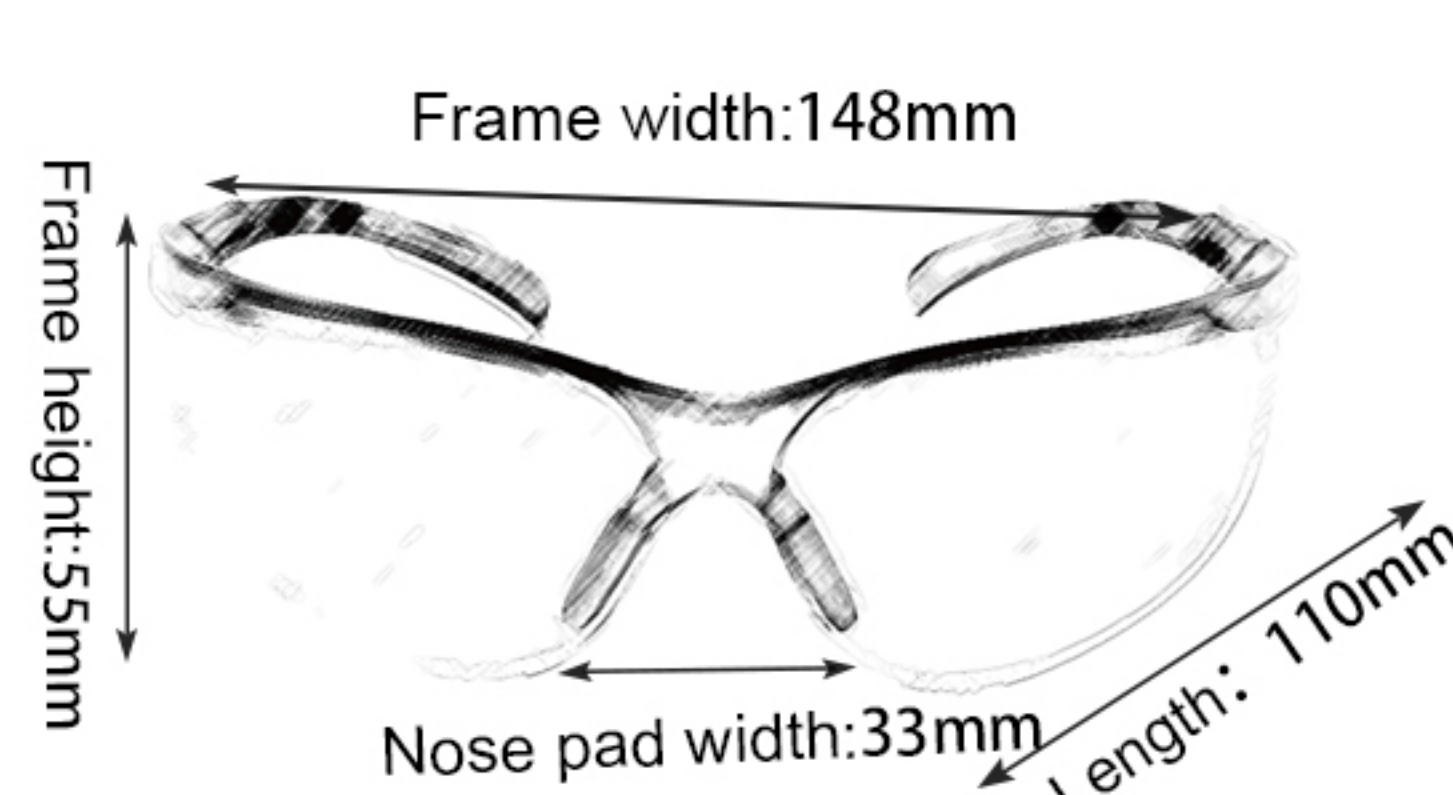

TOC040

Frame material: PC
Lens material: PC
Product weight: 23g
Product color: one colors
Configuration: single set of glasses