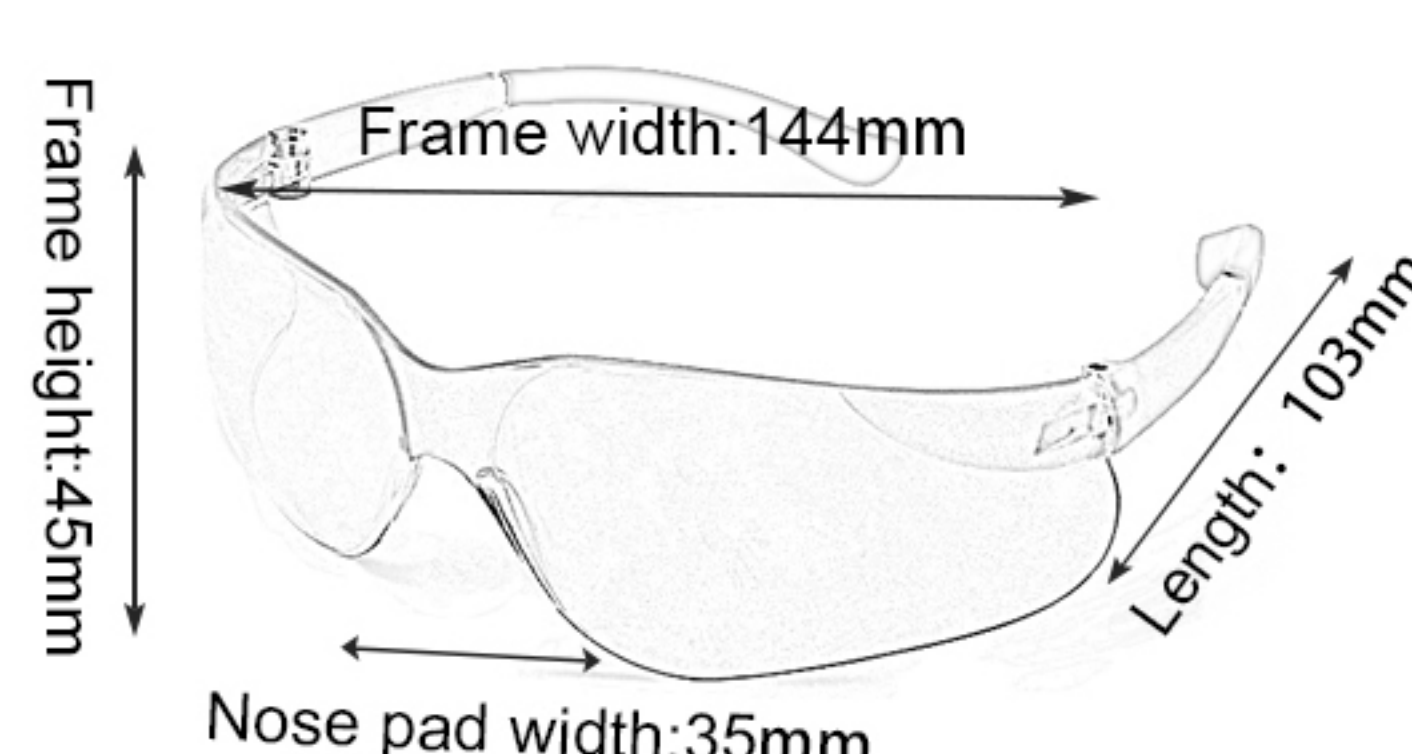

TOC008

Frame material: PC
Lens material: PC
Product weight: 30g
Product color: two colors
Configuration: single set of glasses