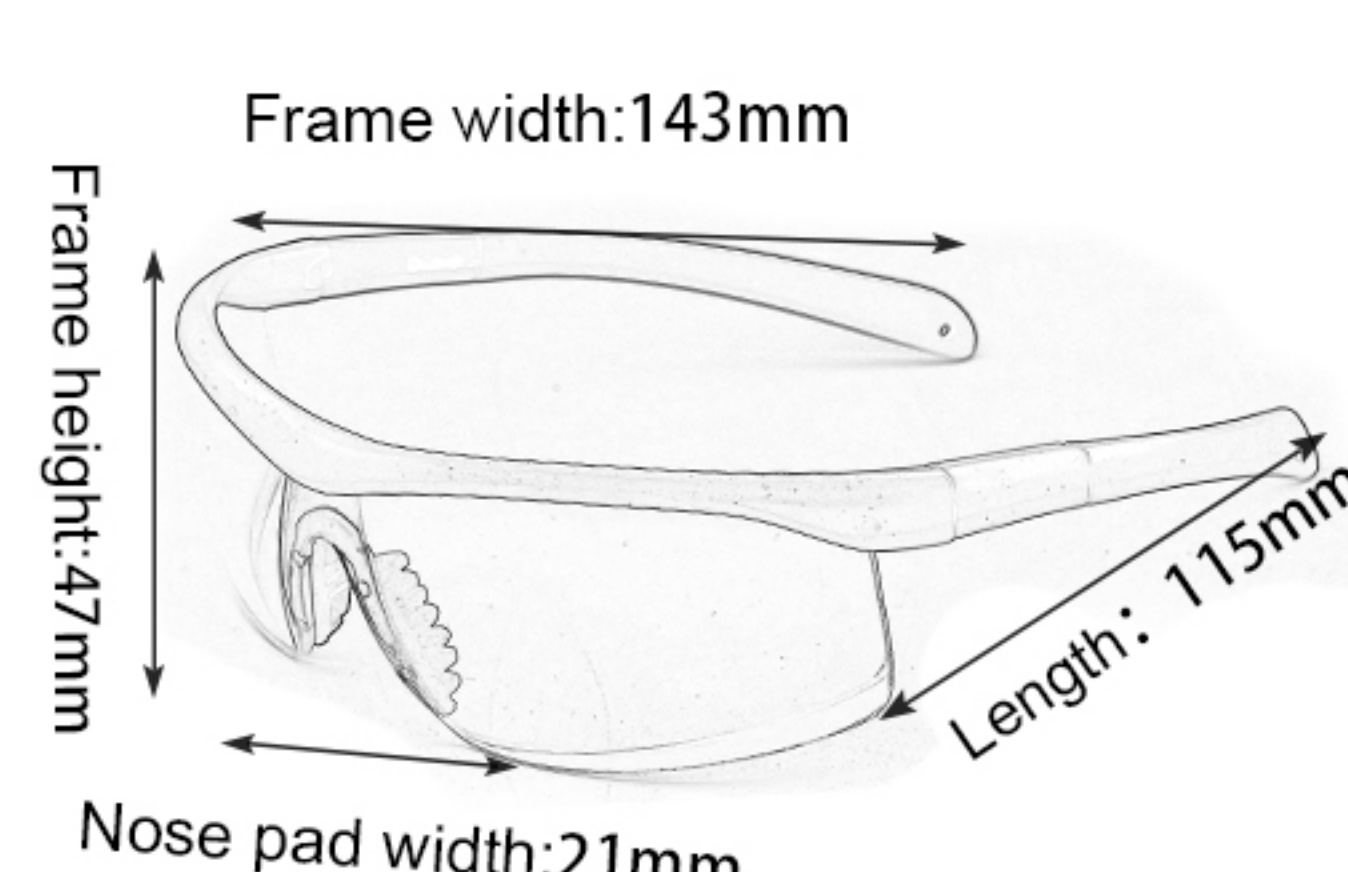

08

DK3

Frame material: PC
 Lens material: PC
 Product weight: 22g
 Product color: two colors
 Configuration: single set of glasses

09

SP0868-1

Frame material: PC
 Lens material: PC
 Product weight: 34g
 Product color: one colors
 Configuration: single set of glasses

10

TOC006

Frame material: PC
 Lens material: PC
 Product weight: 28g
 Product color: one colors
 Configuration: single set of glasses

11

TOC029

Frame material: PC
 Lens material: PC
 Product weight: 31g
 Product color: two colors
 Configuration: single set of glasses