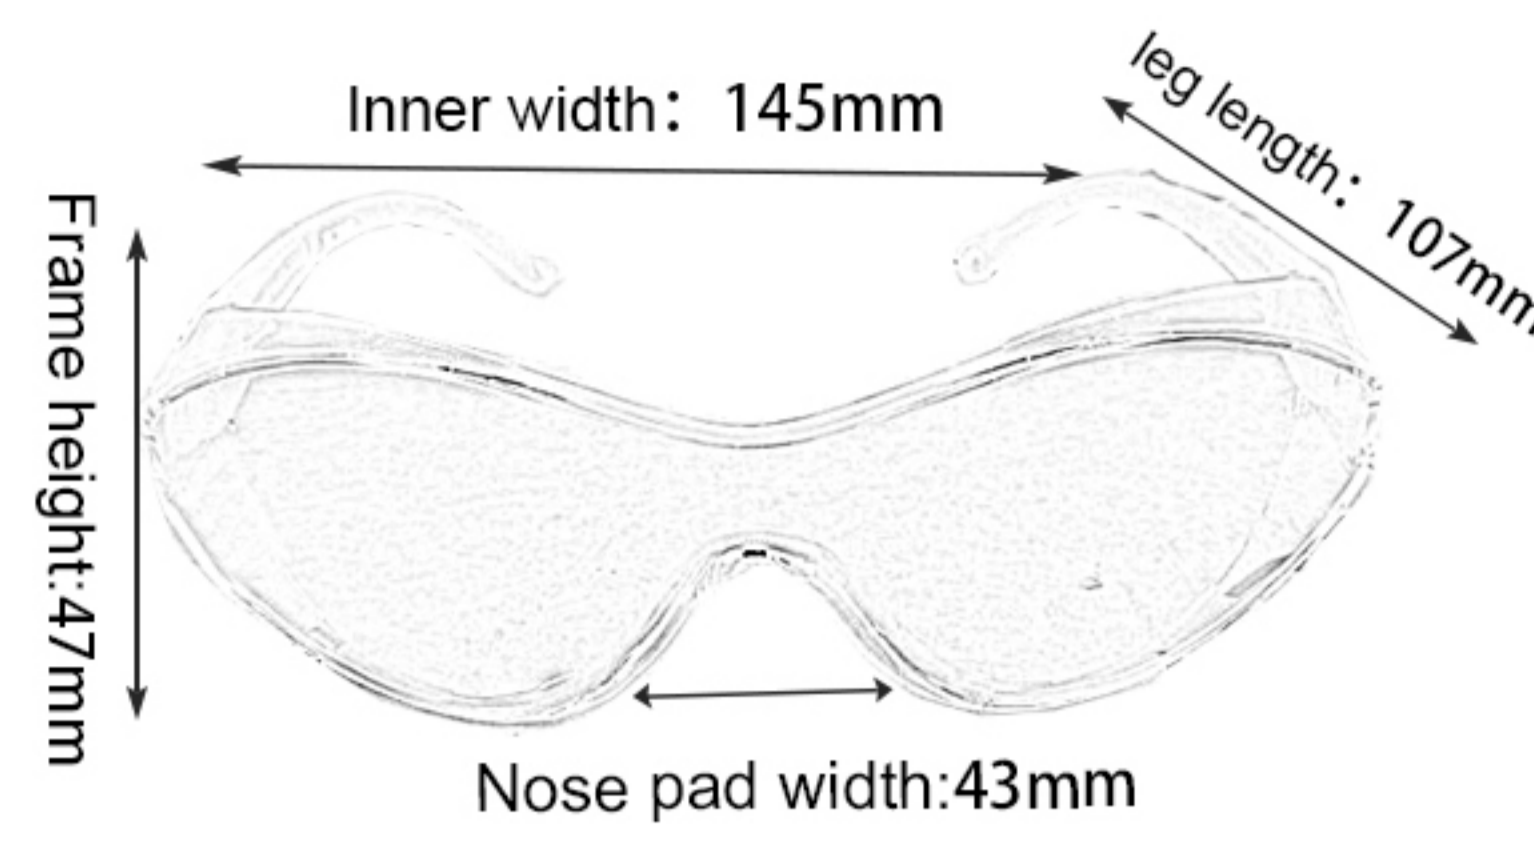

38

TOC078

Frame material: PC
 Lens material: PC
 Product weight: 36g
 Product color: one colors
 Configuration: single set of glasses

39

TOC020

Frame material: PC
 Lens material: PC
 Product weight: 28g
 Product color: one colors
 Configuration: single set of glasses