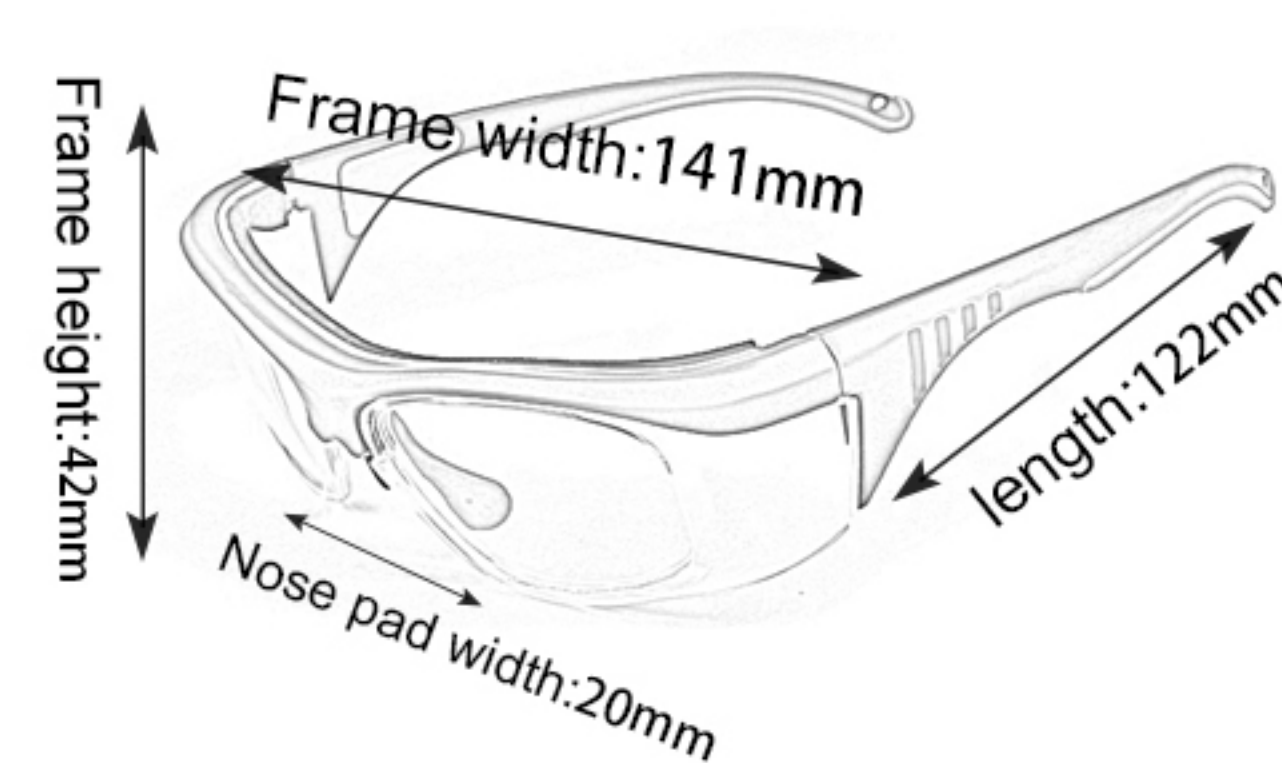

SAFETY GLASSES CATALOGUE

www.HEAPPY.com

AL026

Frame material: PC
 Lens material: PC
 Product weight: 30g
 Product color: ten colors
 Configuration: single set of glasses

01

AL026 (Laser welding)

Frame material: PC
 Lens material: PC
 Product weight: 32g
 Product color: ten colors
 Configuration: single set of glasses

02

AL027

Frame material: PC
 Lens material: PC
 Product weight: 32g
 Product color: two colors
 Configuration: single set of glasses

03

DK1 (Laser welding)

Frame material: PC
 Lens material: PC
 Product weight: 38g
 Product color: three colors
 Configuration: single set of glasses

04

DK-4

Frame material: PC
 Lens material: PC
 Product weight: 34g
 Product color: six colors
 Configuration: single set of glasses

05

DK1

Frame material: PC
 Lens material: PC
 Product weight: 30g
 Product color: eleven colors
 Configuration: single set of glasses