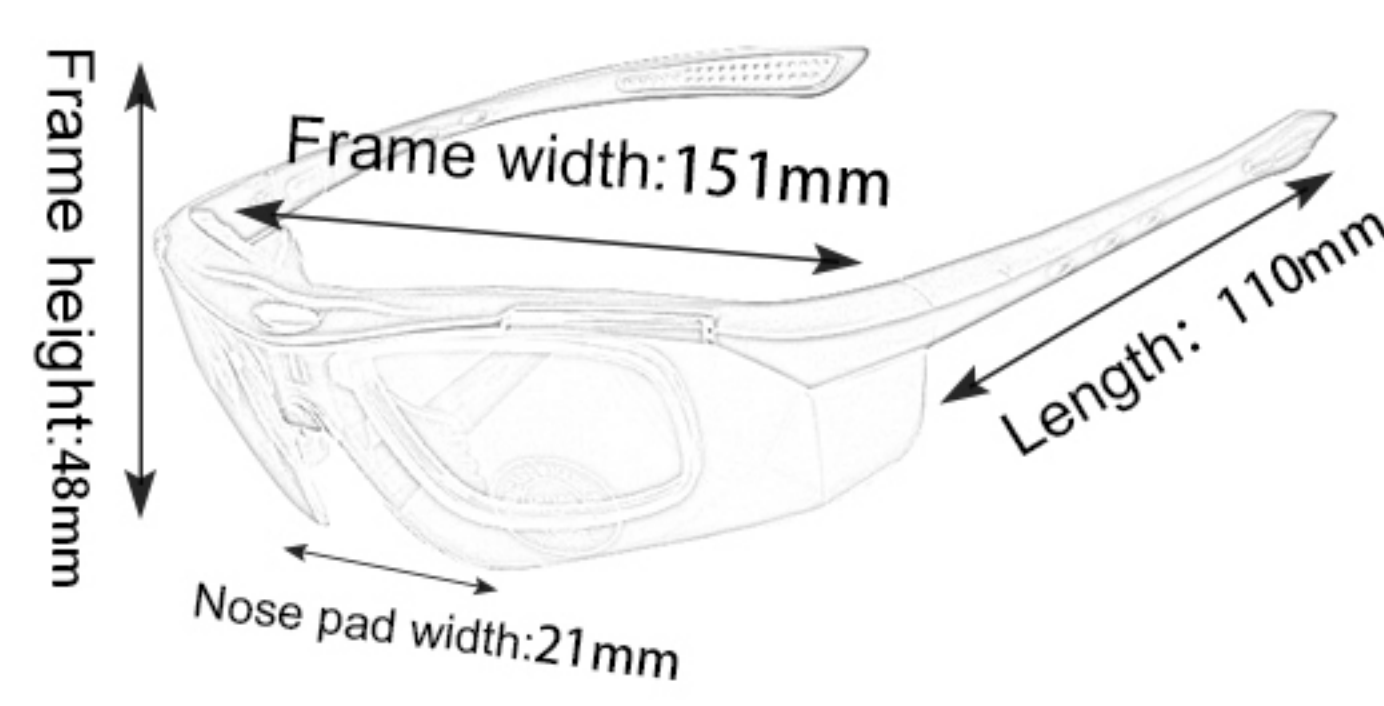

08

DK3

Frame material: PC
 Lens material: PC
 Product weight: 22g
 Product color: two colors
 Configuration: single set of glasses

09

SP0868-1

Frame material: PC
 Lens material: PC
 Product weight: 34g
 Product color: one colors
 Configuration: single set of glasses