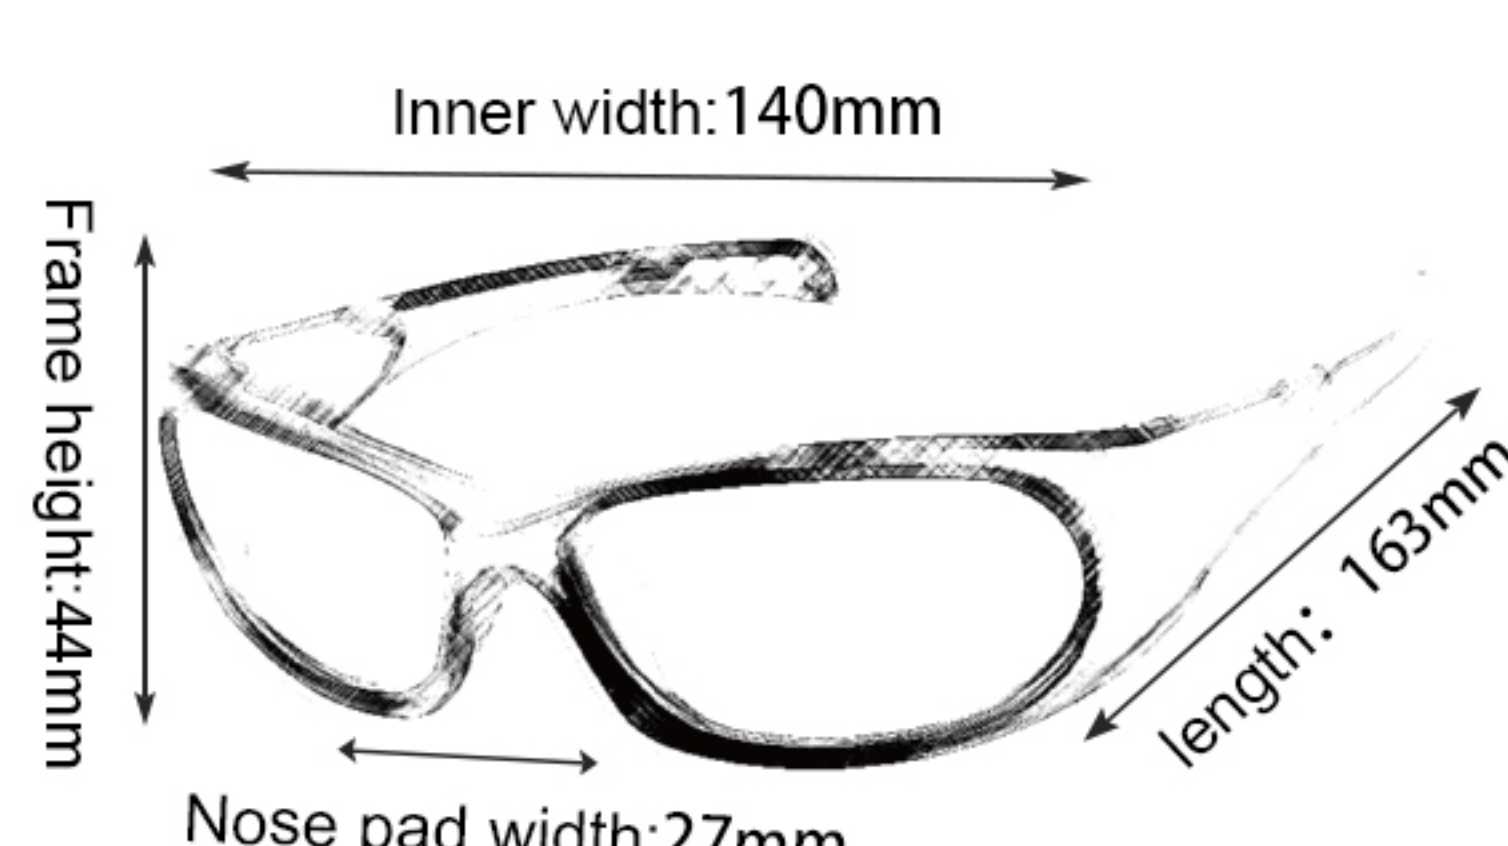

32

ST010

Frame material: PC
 Lens material: PC
 Product weight: 25g
 Product color: two colors
 Configuration: single set of glasses

33

916

Frame material: PC
 Lens material: PC
 Product weight: 34g
 Product color: two colors
 Configuration: single set of glasses