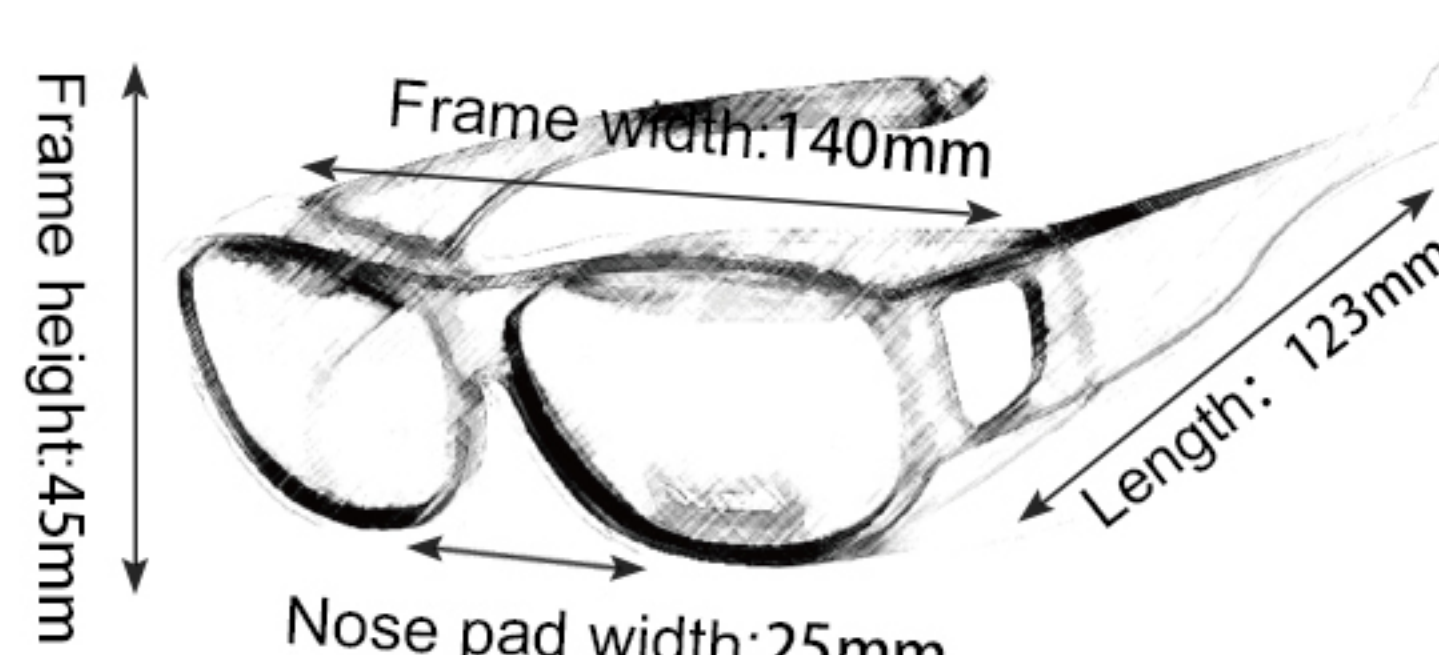

26

K002

Frame material: PC
 Lens material: TAC
 Product weight: 32g
 Product color: one color
 Configuration: single set of glasses

27

K003

Frame material: PC
 Lens material: TAC
 Product weight: 32g
 Product color: one color
 Configuration: single set of glasses