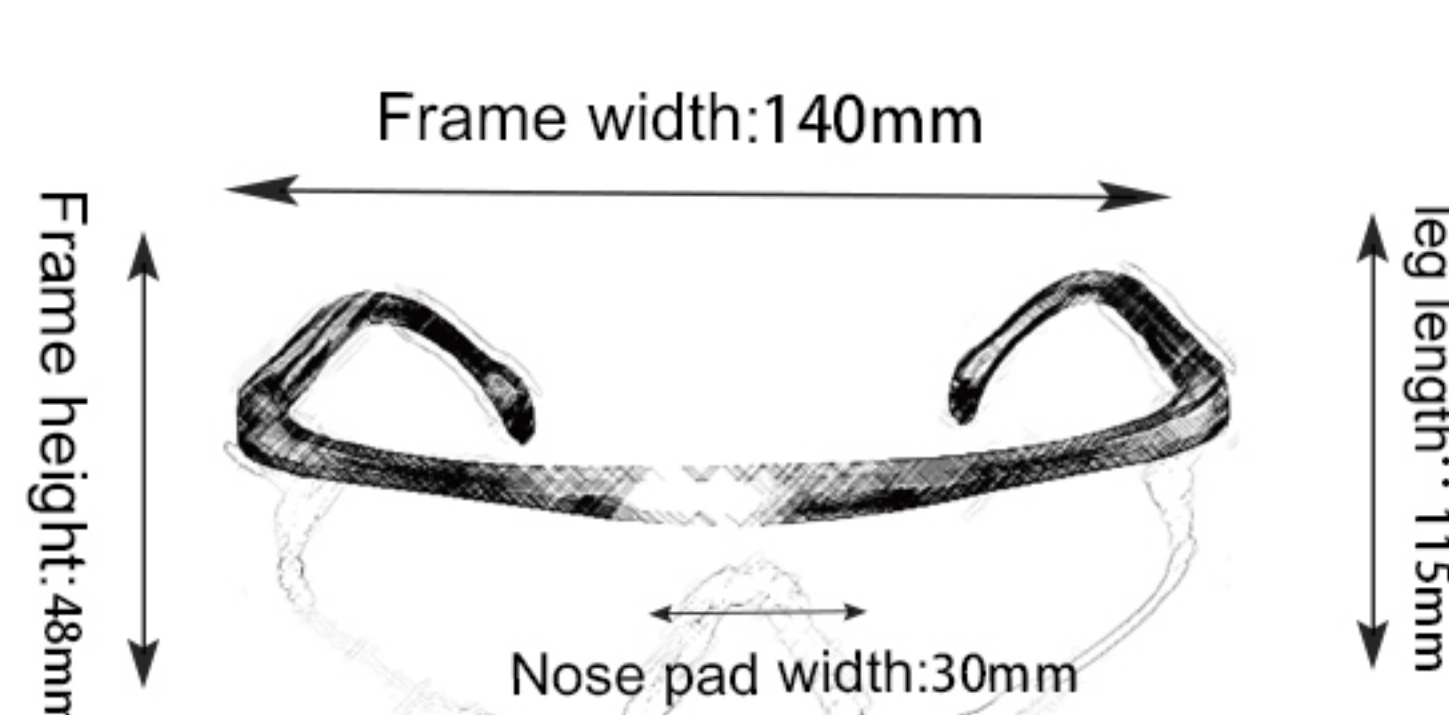

36

TOC076

Frame material: PC
 Lens material: PC
 Product weight: 28g
 Product color: one colors
 Configuration: single set of glasses

37

TOC036

Frame material: PC
 Lens material: PC
 Product weight: 32g
 Product color: one colors
 Configuration: single set of glasses