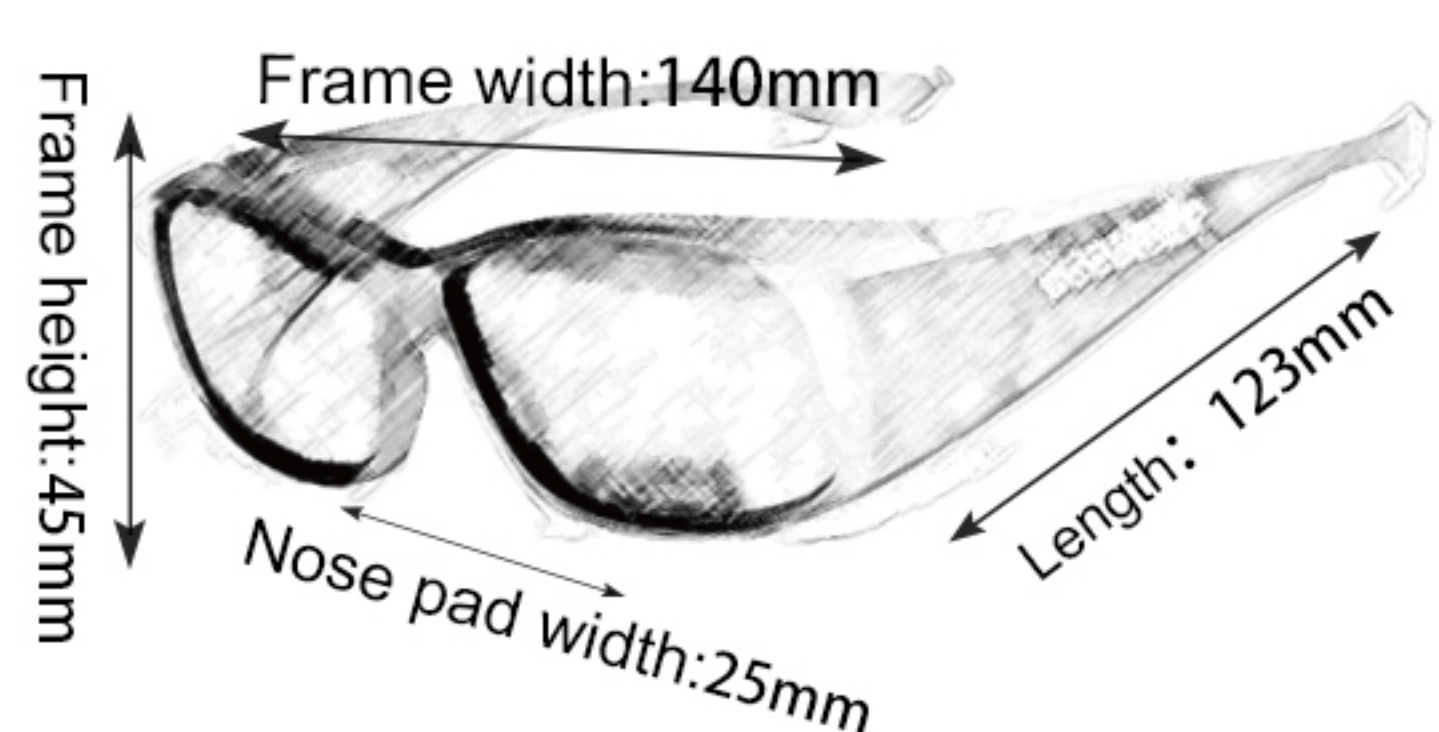

28

K004

Frame material: PC
 Lens material: TAC
 Product weight: 32g
 Product color: one color
 Configuration: single set of glasses

29

K005

Frame material: PC
 Lens material: TAC
 Product weight: 32g
 Product color: one color
 Configuration: single set of glasses