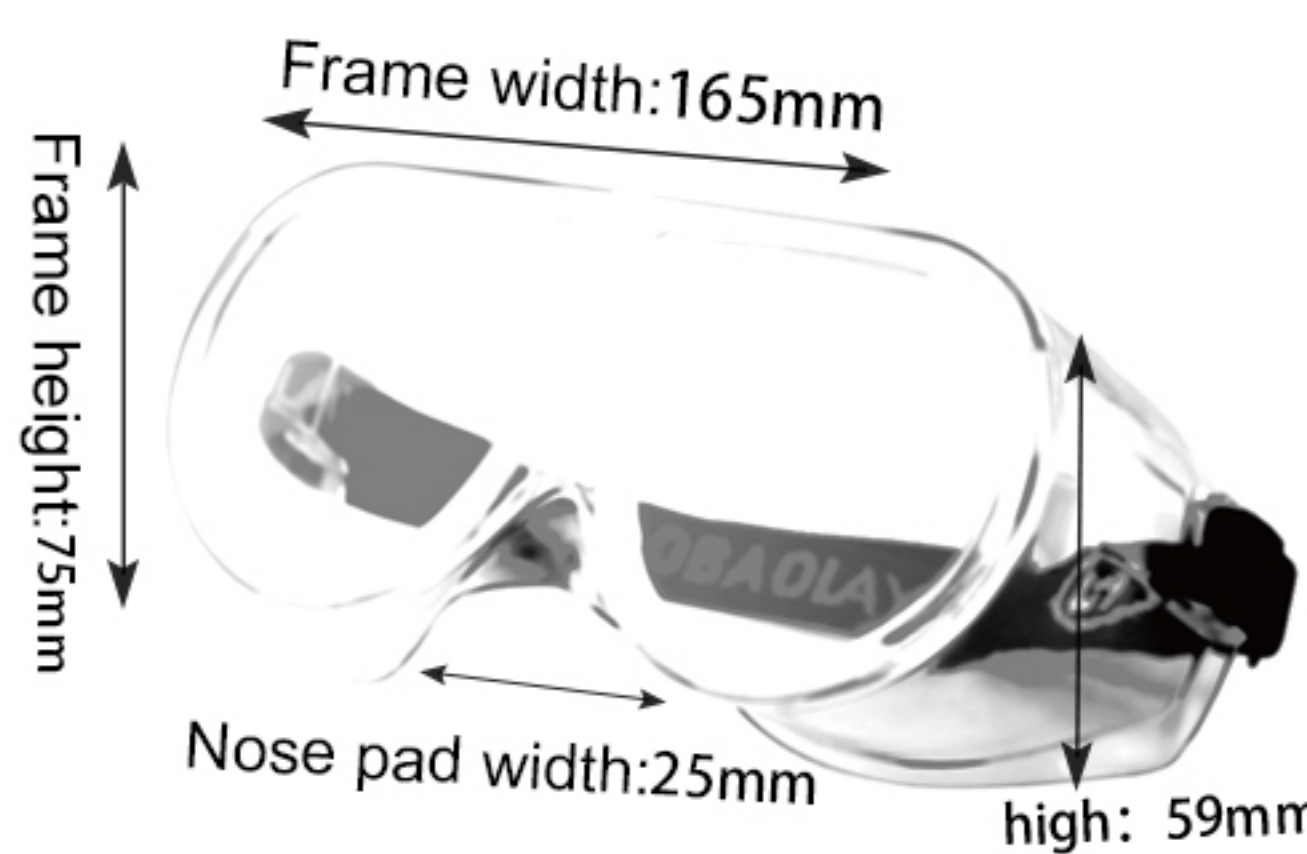

22

TOC049

Frame material: PC
 Lens material: PC
 Product weight: 22g
 Product color: one colors
 Configuration: single set of glasses

23

EF002(fully enclosed)

Frame material: PVC
 Lens material: PC
 Product weight: 70g
 Product color: one colors
 Configuration: single set of glasses