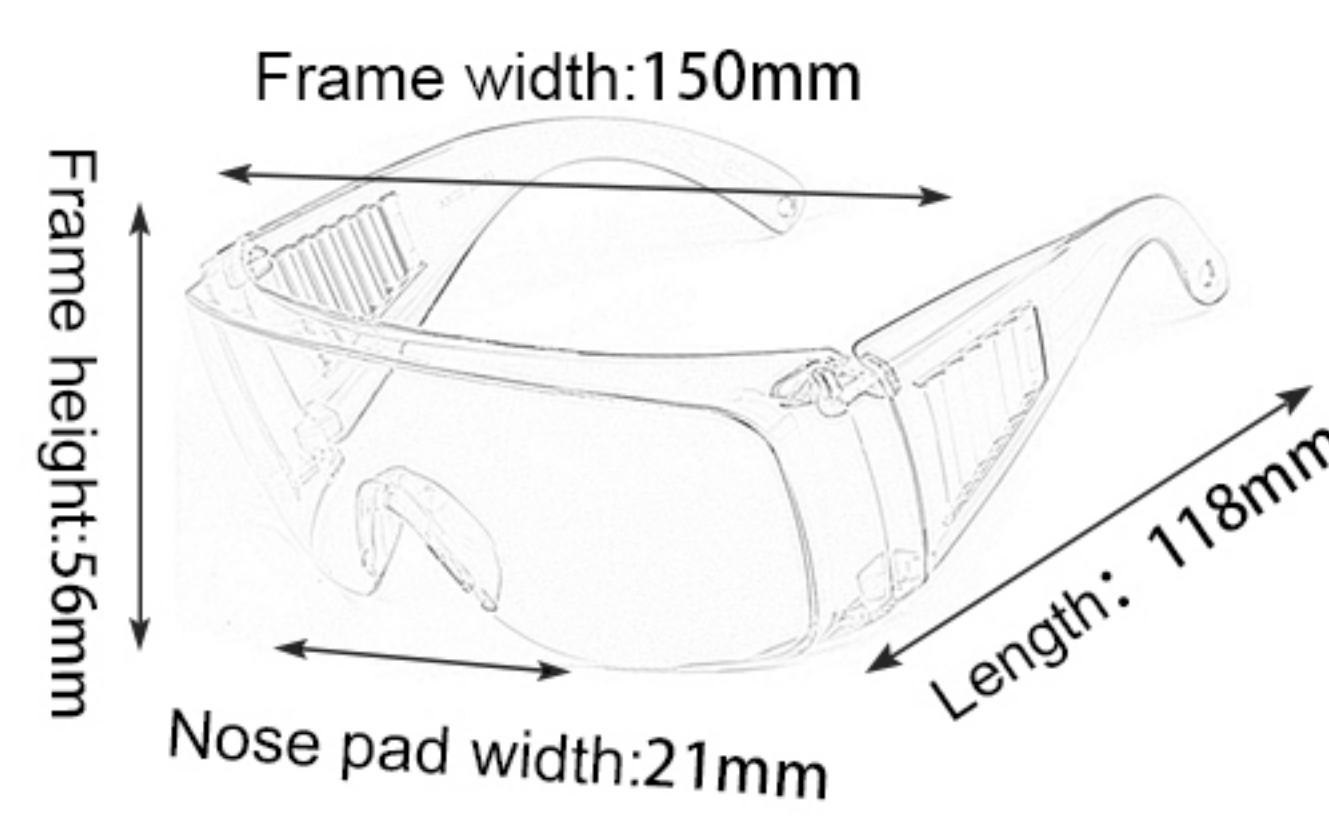

SAFETY GLASSES CATALOGUE

www.HEAPPY.com

AL026

Frame material: PC
 Lens material: PC
 Product weight: 30g
 Product color: ten colors
 Configuration: single set of glasses

01

AL026 (Laser welding)

Frame material: PC
 Lens material: PC
 Product weight: 32g
 Product color: ten colors
 Configuration: single set of glasses

02

AL027

Frame material: PC
 Lens material: PC
 Product weight: 32g
 Product color: two colors
 Configuration: single set of glasses

03

DK1 (Laser welding)

Frame material: PC
 Lens material: PC
 Product weight: 38g
 Product color: three colors
 Configuration: single set of glasses

04

DK-4

Frame material: PC
 Lens material: PC
 Product weight: 34g
 Product color: six colors
 Configuration: single set of glasses

05

DK1

Frame material: PC
 Lens material: PC
 Product weight: 30g
 Product color: eleven colors
 Configuration: single set of glasses

06

TOC026

Frame material: PC
 Lens material: PC
 Product weight: 30g
 Product color: one colors
 Configuration: single set of glasses

07

DK2

Frame material: PC
 Lens material: PC
 Product weight: 32g
 Product color: five colors
 Configuration: single set of glasses