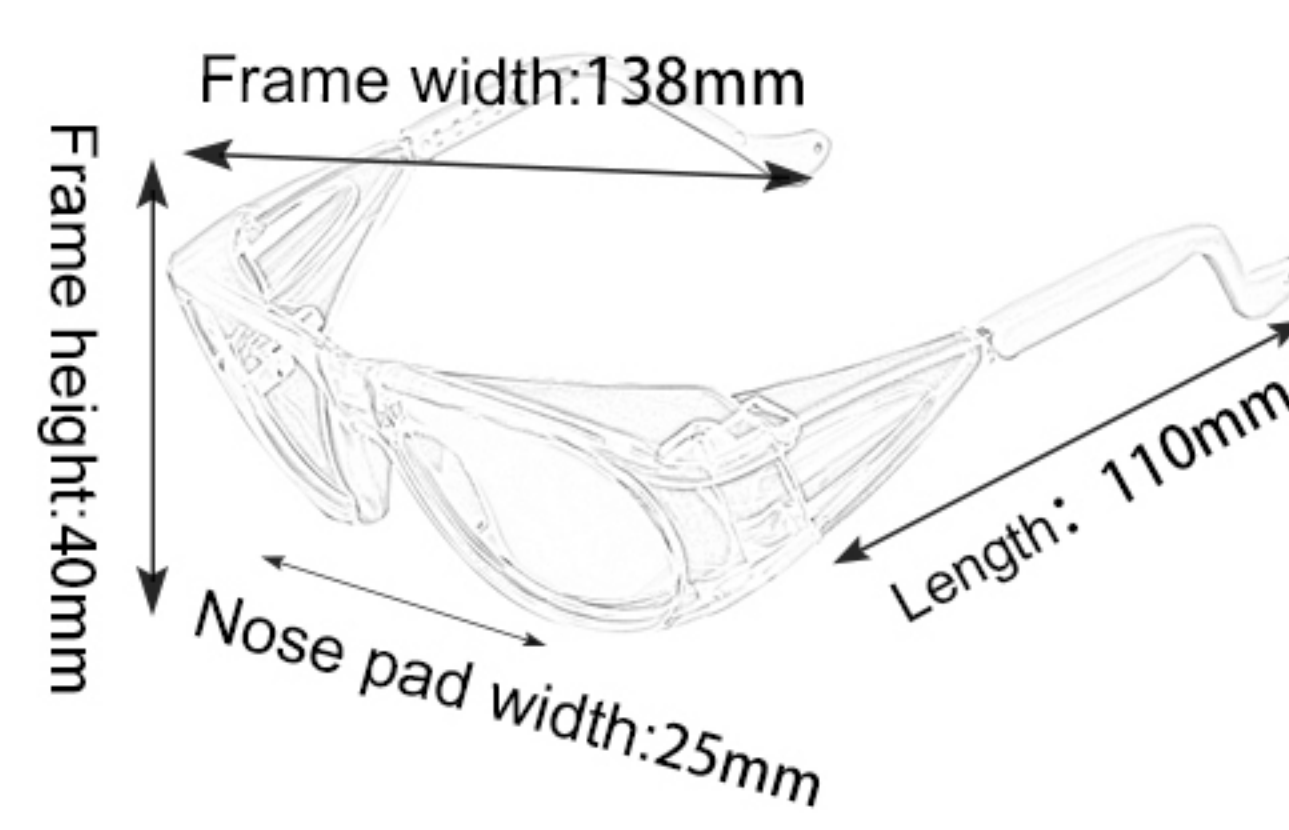

04

DK-4

Frame material: PC
 Lens material: PC
 Product weight: 34g
 Product color: six colors
 Configuration: single set of glasses

05

DK1

Frame material: PC
 Lens material: PC
 Product weight: 30g
 Product color: eleven colors
 Configuration: single set of glasses

06

TOC026

Frame material: PC
 Lens material: PC
 Product weight: 30g
 Product color: one colors
 Configuration: single set of glasses

07

DK2

Frame material: PC
 Lens material: PC
 Product weight: 32g
 Product color: five colors
 Configuration: single set of glasses

08

DK3

Frame material: PC
 Lens material: PC
 Product weight: 22g
 Product color: two colors
 Configuration: single set of glasses

09

SP0868-1

Frame material: PC
 Lens material: PC
 Product weight: 34g
 Product color: one colors
 Configuration: single set of glasses