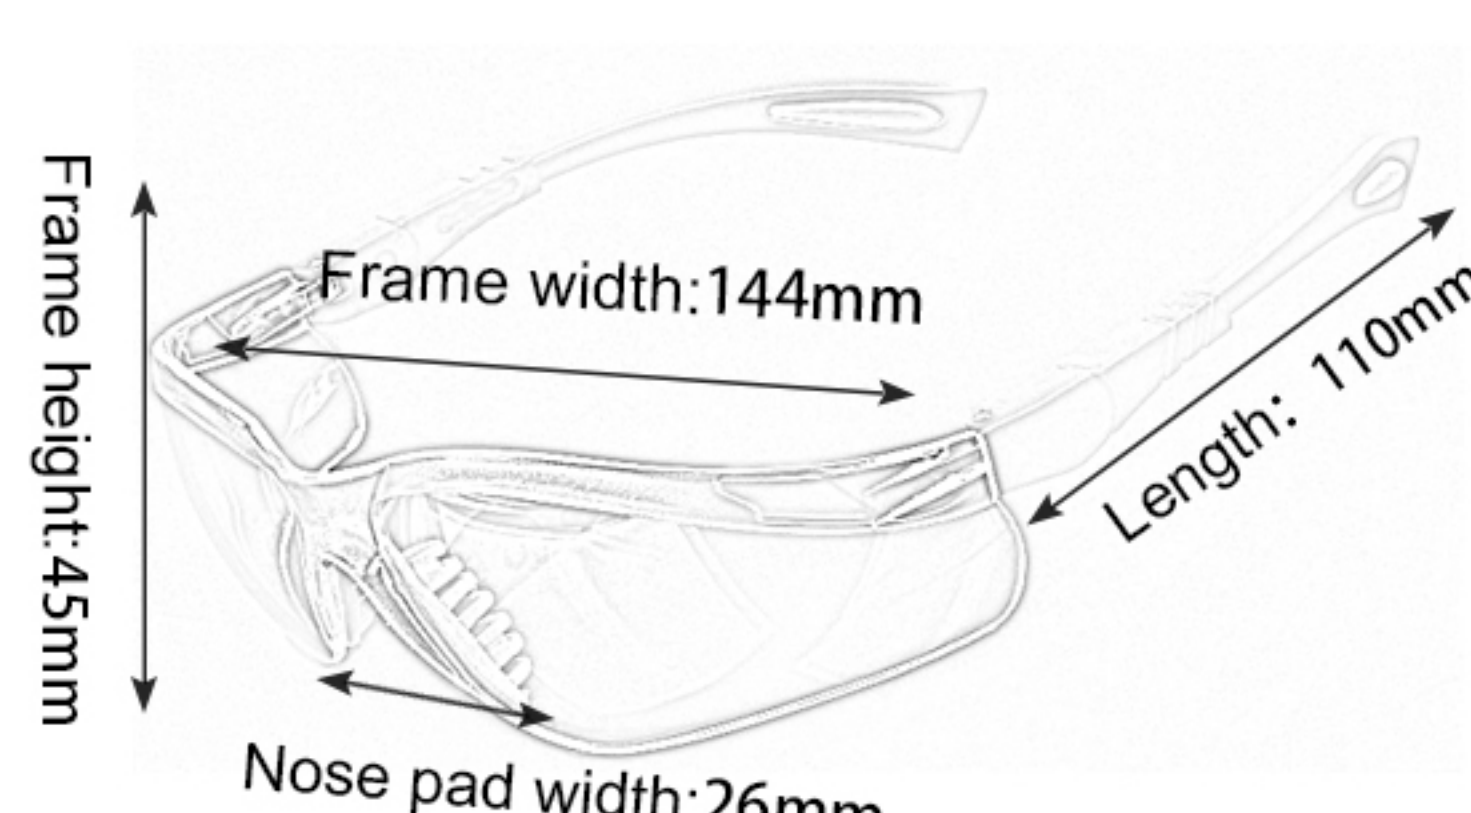

12

TOC008

Frame material: PC
 Lens material: PC
 Product weight: 30g
 Product color: two colors
 Configuration: single set of glasses

13

TOC033

Frame material: PC
 Lens material: PC
 Product weight: 30g
 Product color: one colors
 Configuration: single set of glasses