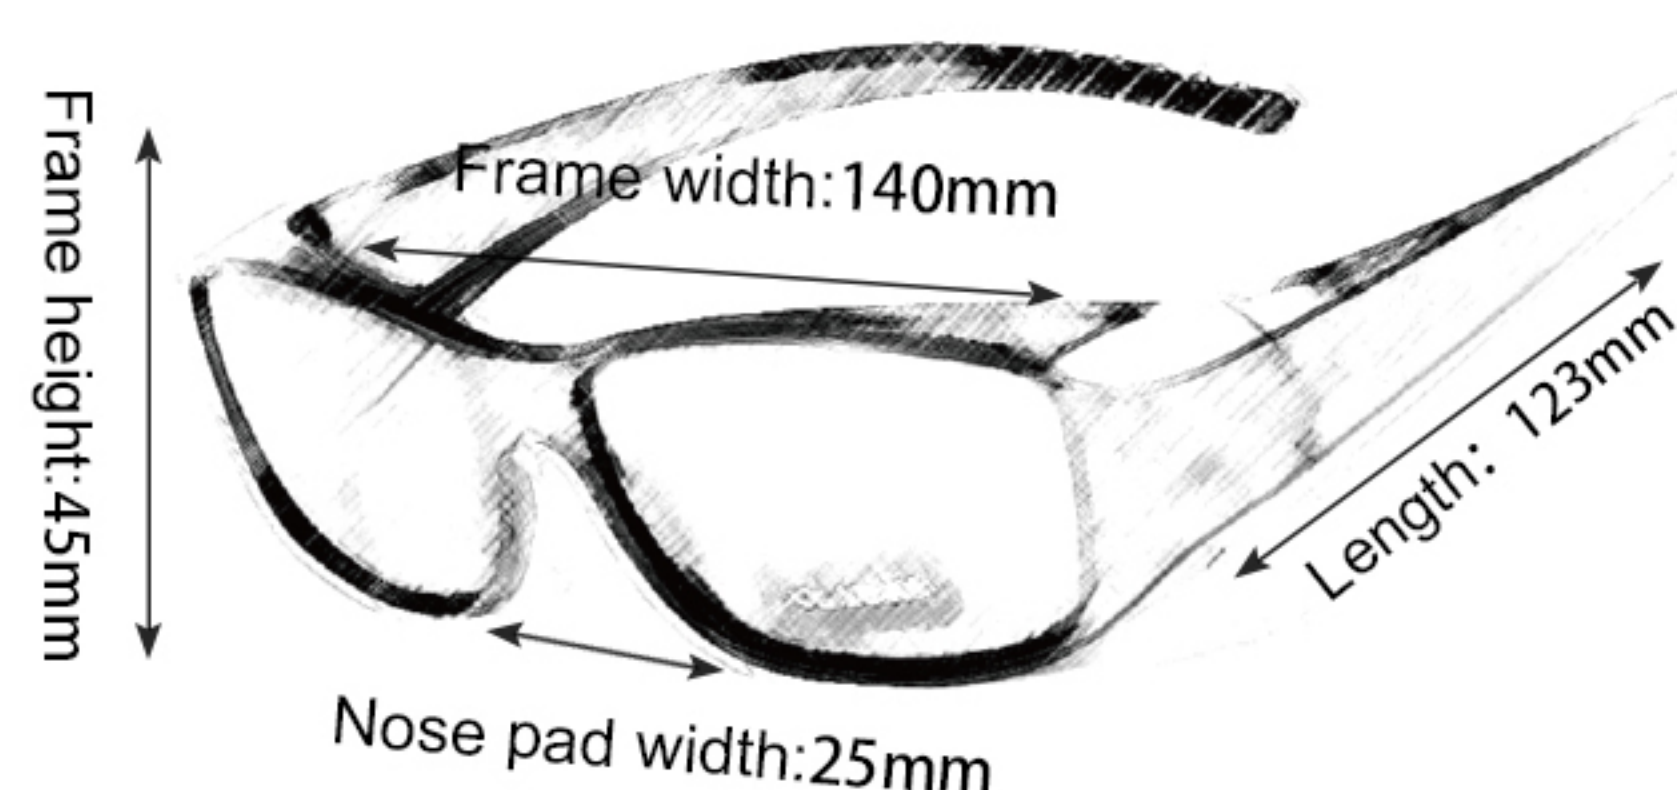

K004

Frame material: PC
Lens material: TAC
Product weight: 32g
Product color: one color
Configuration: single set of glasses