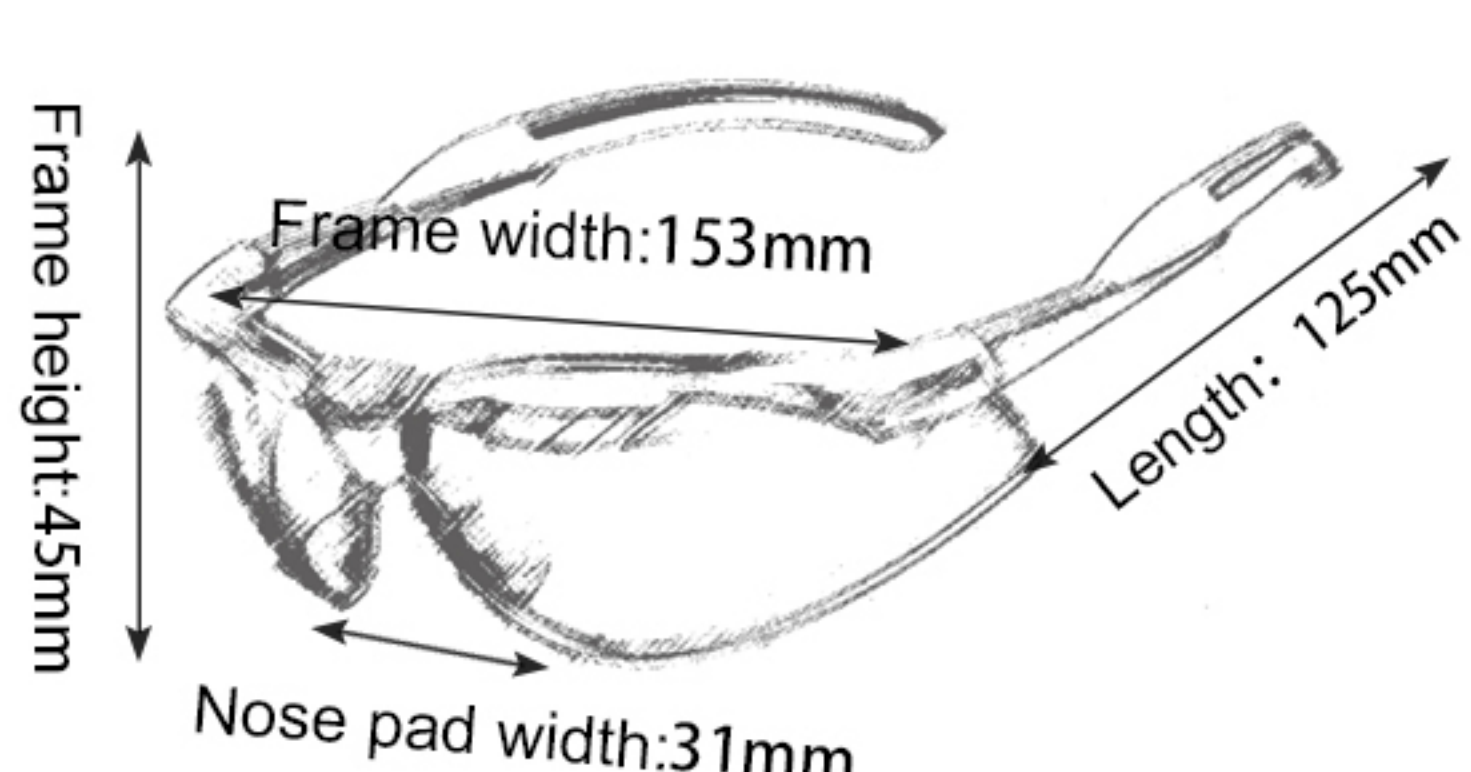

TOC019

Frame material: PC
Lens material: PC
Product weight: 32g
Product color: one colors
Configuration: single set of glasses