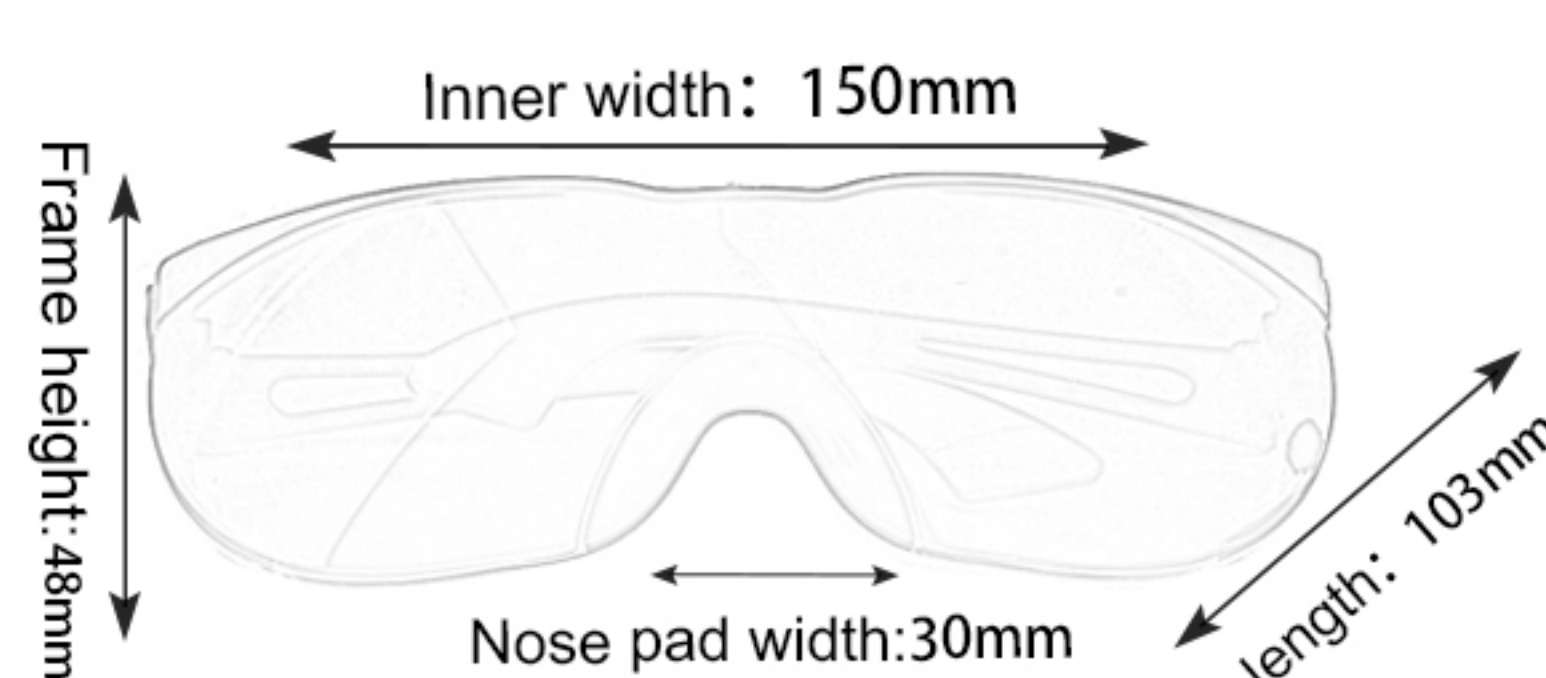

ST010

Frame material: PC
Lens material: PC
Product weight: 25g
Product color: two colors
Configuration: single set of glasses

33

916

Frame material: PC
Lens material: PC
Product weight: 34g
Product color: two colors
Configuration: single set of glasses

34

GG101

Frame material: PC
Lens material: PC
Product weight: 26g
Product color: four colors
Configuration: single set of glasses

35

GG102

Frame material: PC
Lens material: PC
Product weight: 26g
Product color: four colors
Configuration: single set of glasses

36

TOC076

Frame material: PC
Lens material: PC
Product weight: 28g
Product color: one colors
Configuration: single set of glasses

37

TOC036

Frame material: PC
Lens material: PC
Product weight: 32g
Product color: one colors
Configuration: single set of glasses

38