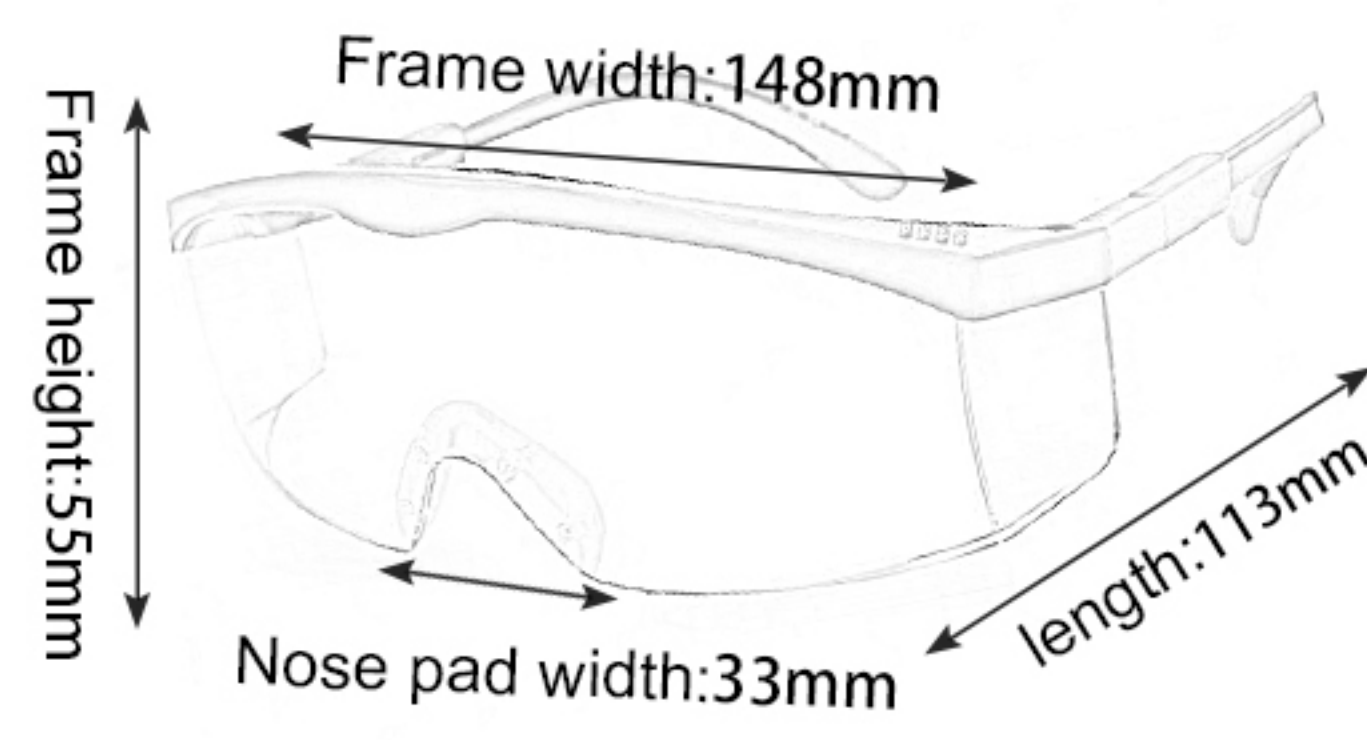

SAFETY GLASSES CATALOGUE

www.HEAPPY.com

AL026

Frame material: PC
 Lens material: PC
 Product weight: 30g
 Product color: ten colors
 Configuration: single set of glasses

01

AL026 (Laser welding)

Frame material: PC
 Lens material: PC
 Product weight: 32g
 Product color: ten colors
 Configuration: single set of glasses

02

AL027

Frame material: PC
 Lens material: PC
 Product weight: 32g
 Product color: two colors
 Configuration: single set of glasses

03

DK1 (Laser welding)

Frame material: PC
 Lens material: PC
 Product weight: 38g
 Product color: three colors
 Configuration: single set of glasses

04

DK-4

Frame material: PC
 Lens material: PC
 Product weight: 34g
 Product color: six colors
 Configuration: single set of glasses

05

DK1

Frame material: PC
 Lens material: PC
 Product weight: 30g
 Product color: eleven colors
 Configuration: single set of glasses