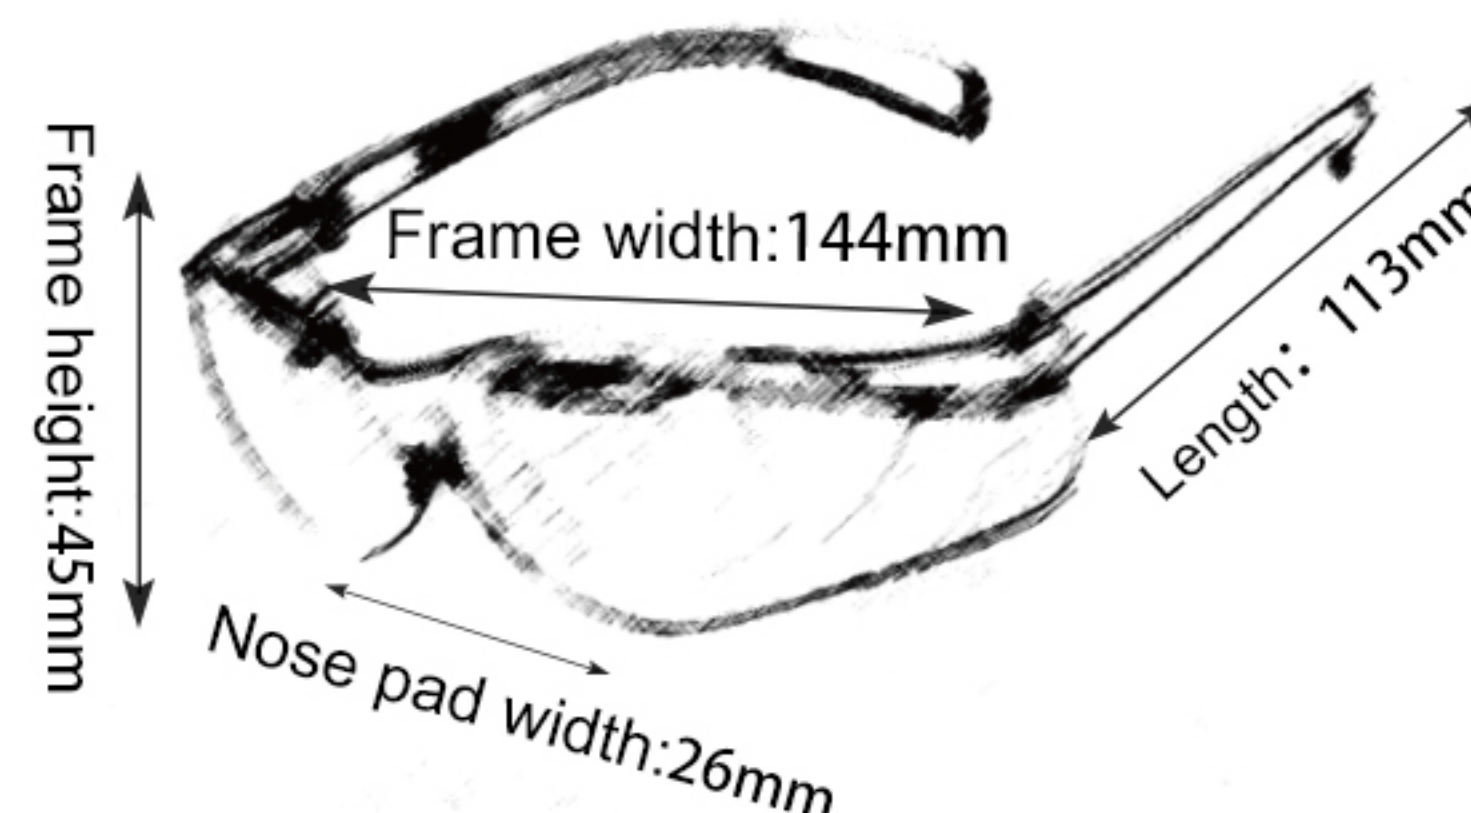

14

TOC019

Frame material: PC
 Lens material: PC
 Product weight: 32g
 Product color: one colors
 Configuration: single set of glasses

15

TOC033A

Frame material: PC
 Lens material: PC
 Product weight: 22g
 Product color: two colors
 Configuration: single set of glasses