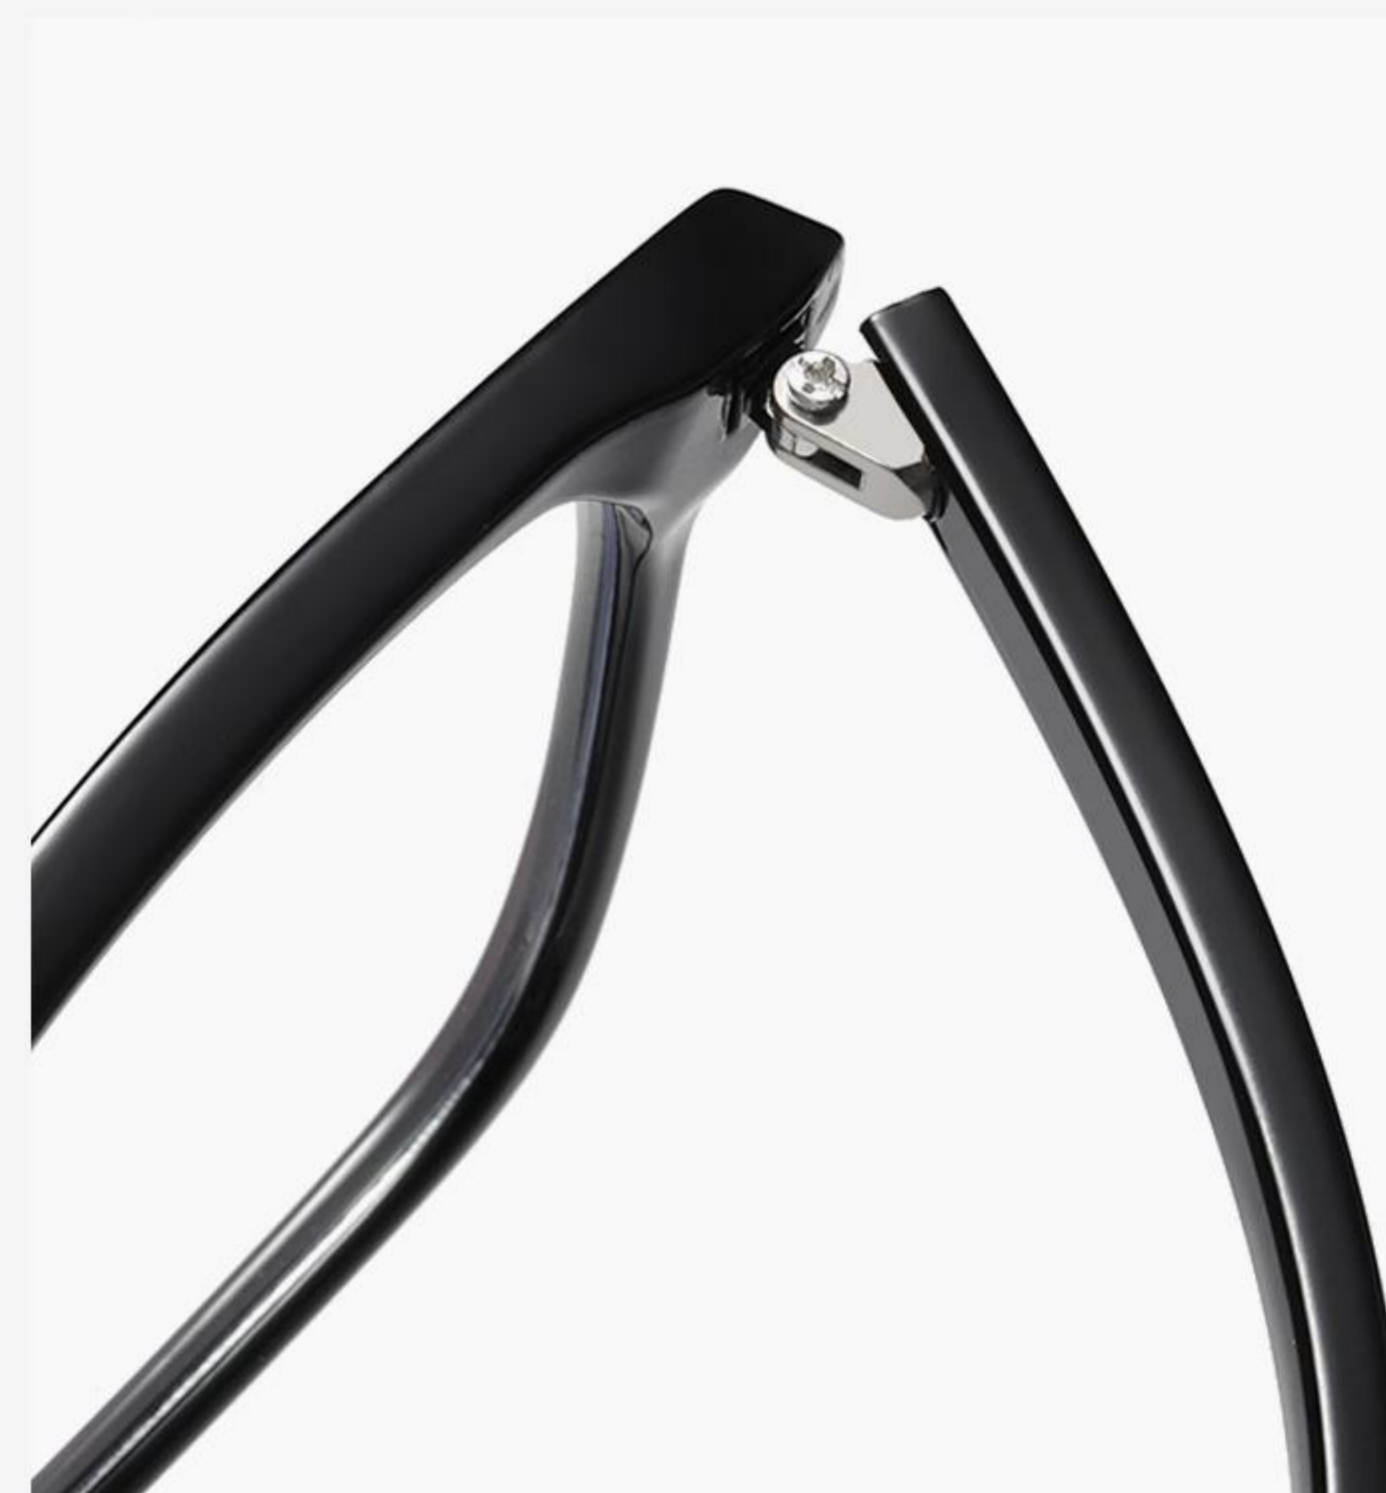

# TR90

▲ ST6918      Size : 52-21-140

Anti-blue light

**N0.1** Matte Black C33-P30

**N0.2** Bright Black C01-P30

**N0.3** Transparent C26-P30

**N0.4** Matte Demi Floral C34-P30

**N0.5** Creamy Demi Floral C87-P30

# TR90

▲ ST6919      Size : 45-17-140

Anti-blue light

**N0.1** Matte Black C33-P30

**N0.2** Demi Floral C48-P30

**N0.3** Transparent C26-P30

**N0.4** Bright Black C01-P30

**N0.5** Black Blue stripes C101-P30