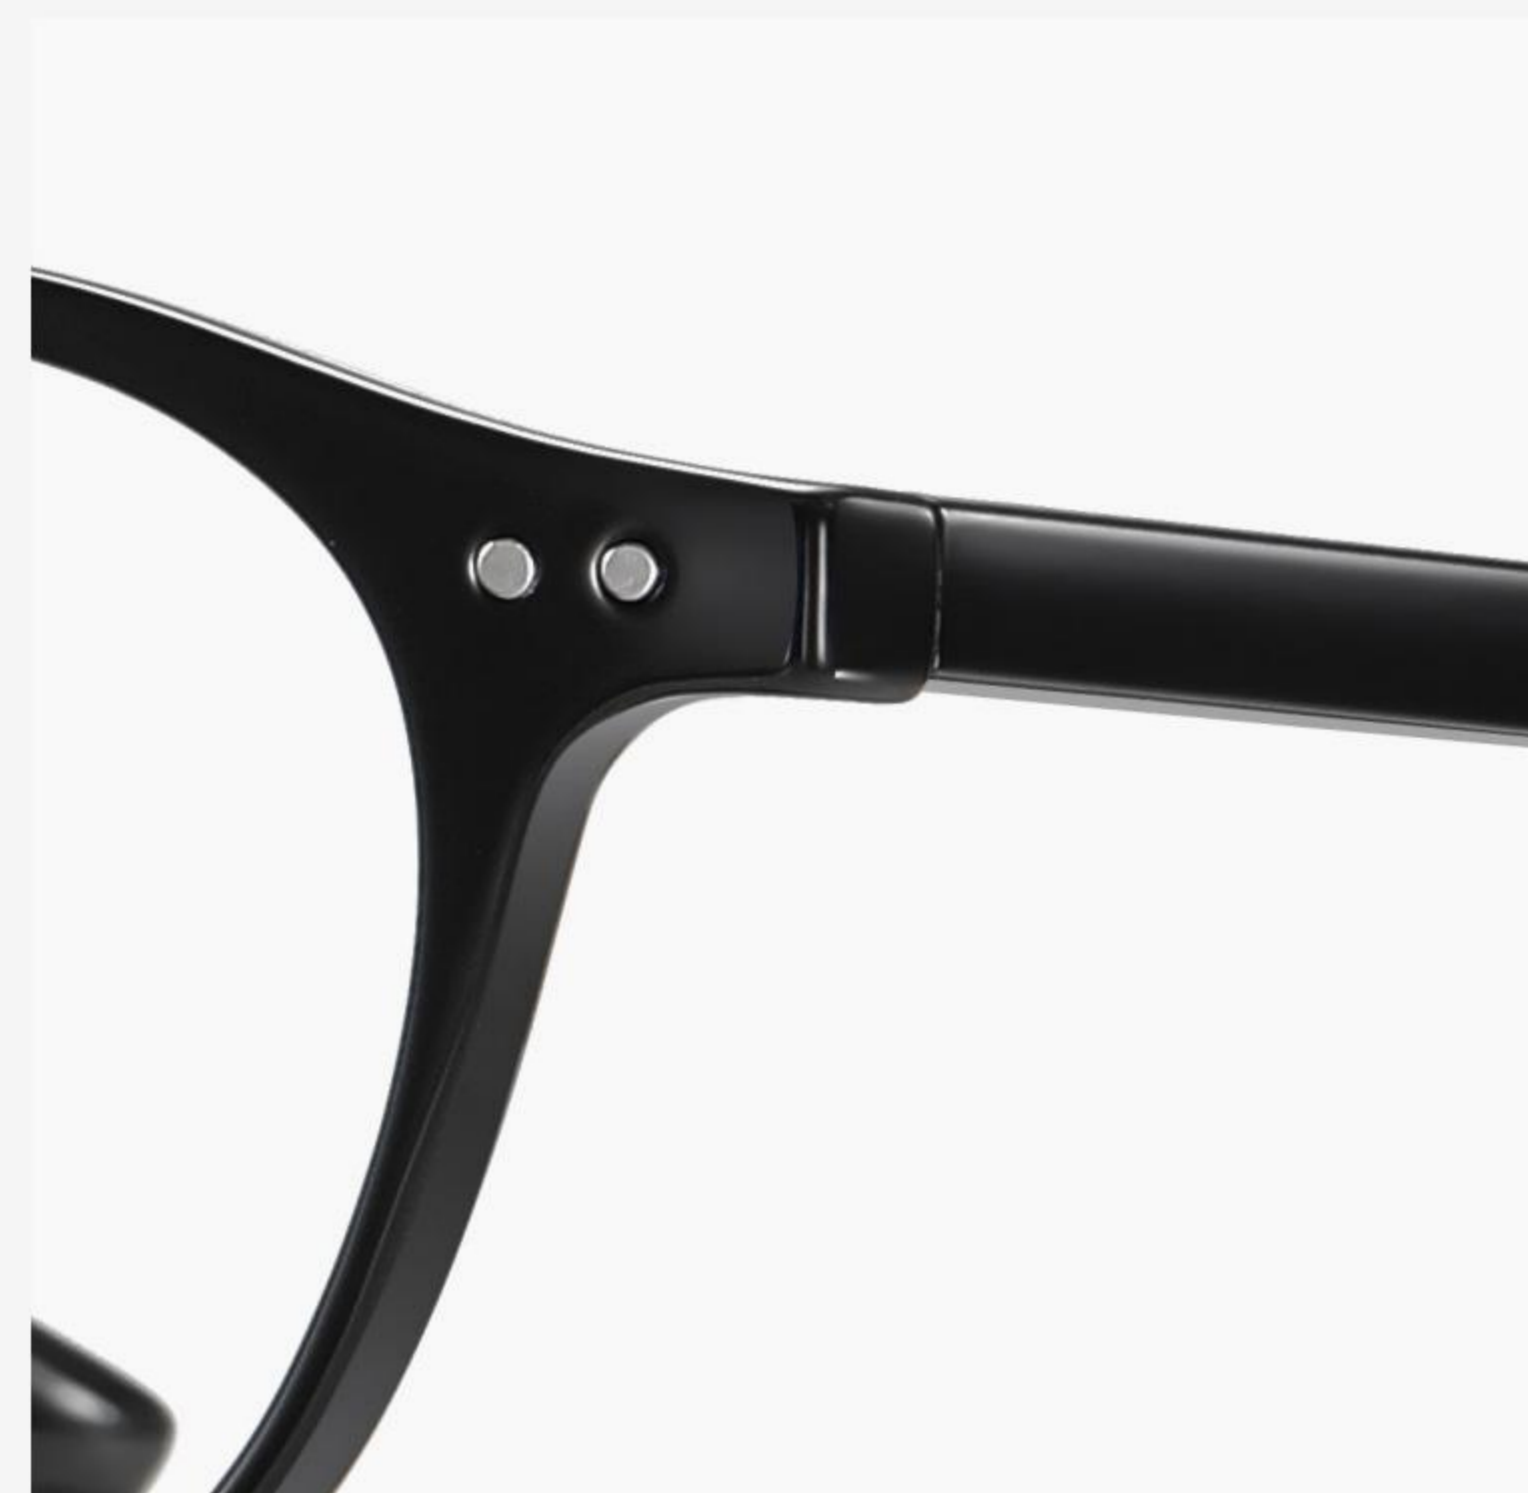

# TR90

▲ TR2310

Size : 52-18-140

Anti blue light

N0.1 Matte Black C04-P81

N0.2 Matte Brown Tea Floral C61-P81

N0.3 Transparent Matte Deep Blue C180-P81

N0.4 Matte Deep Dark Green C188-P81

N0.5 Matte Deep Red C175-P81

# TR90

▲ TR2318      Size : 48-22-140

**Anti blue light**

N0.1 Bright Black C01-P81

N0.2 Rubberized Black C73-P81

N0.3 Transparent C26-P81

N0.4 Demi Floral C41-P81

N0.5 White Demi Floral C58-P81