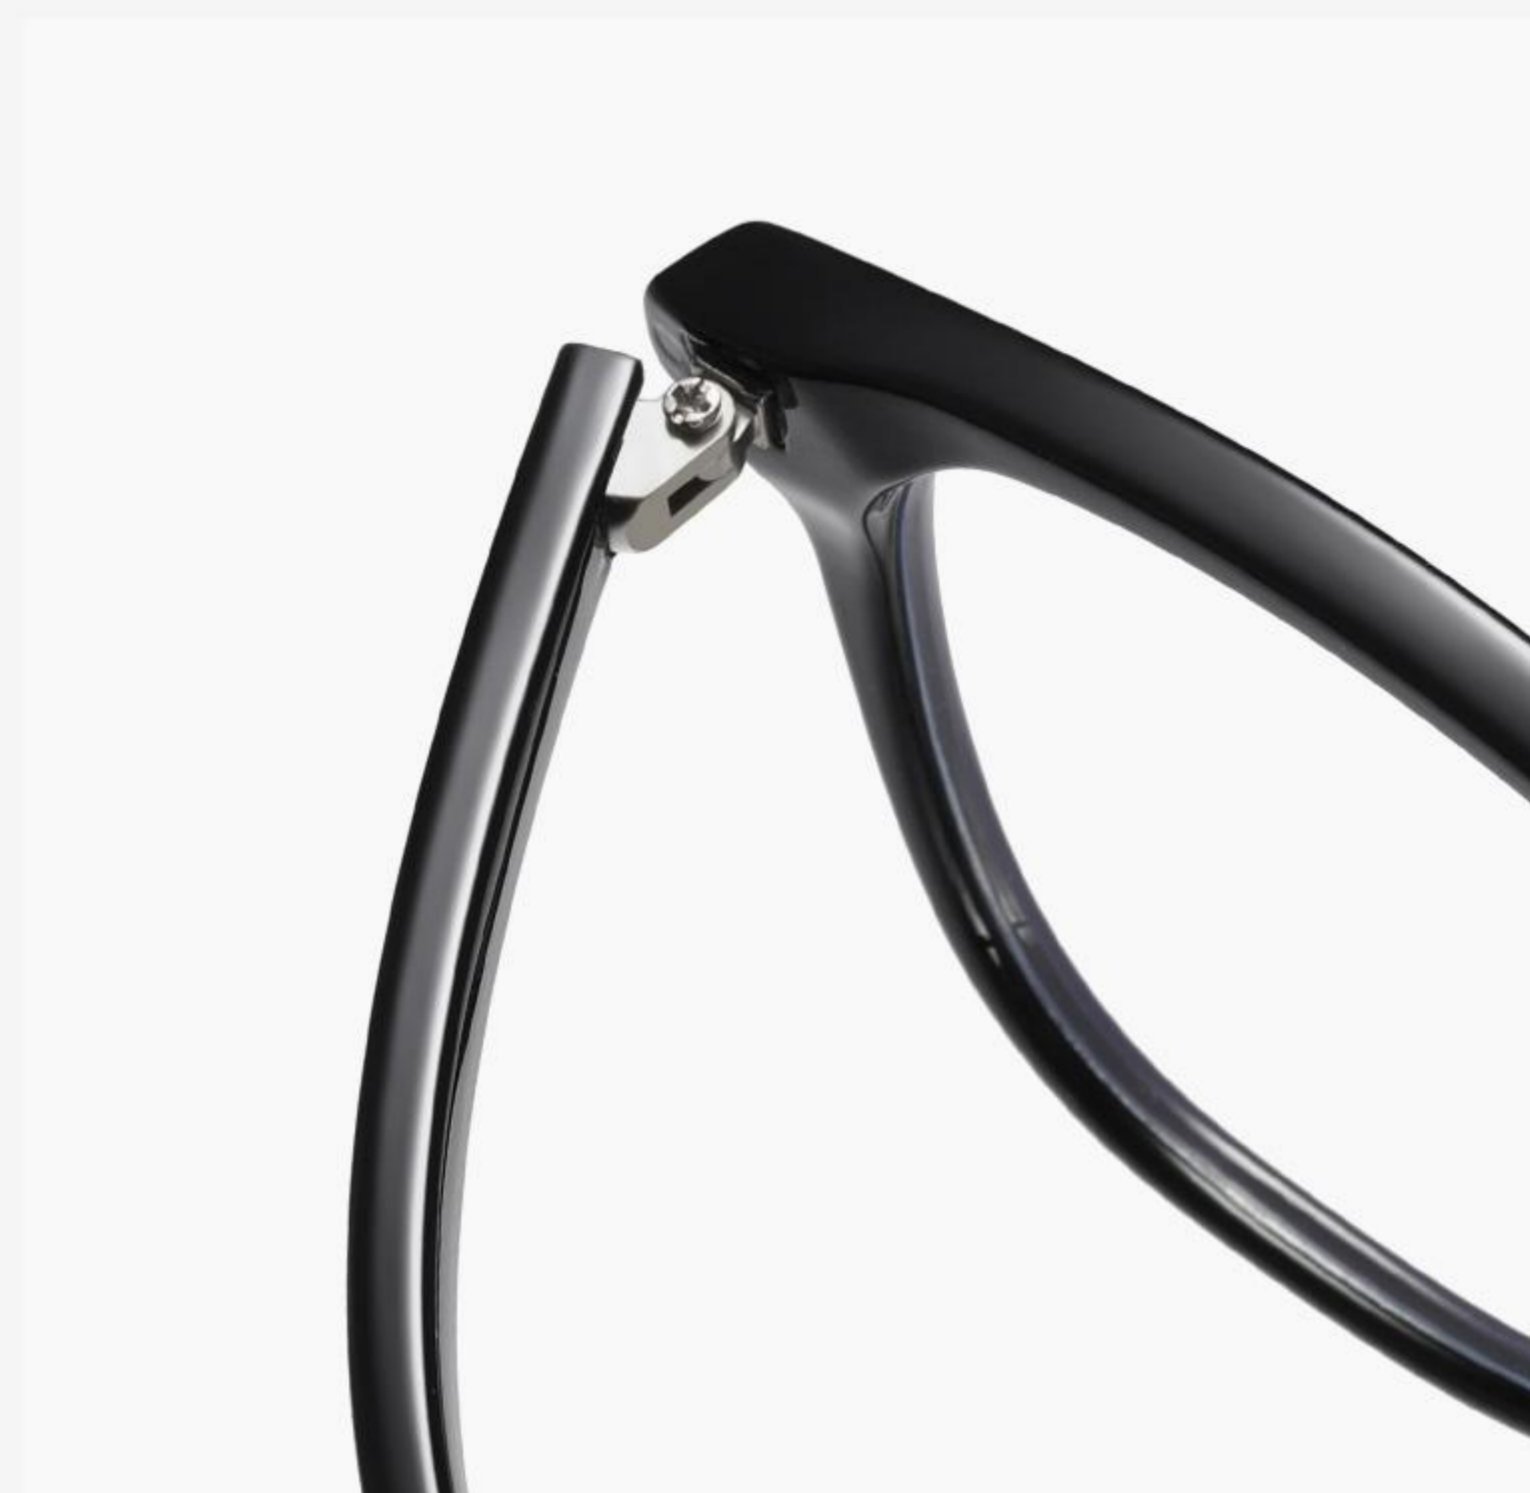

# TR90

▲ ST6918      Size : 52-21-140

Anti-blue light

**N0.1** Matte Black C33-P30

**N0.2** Bright Black C01-P30

**N0.3** Transparent C26-P30

**N0.4** Matte Demi Floral C34-P30

**N0.5** Creamy Demi Floral C87-P30