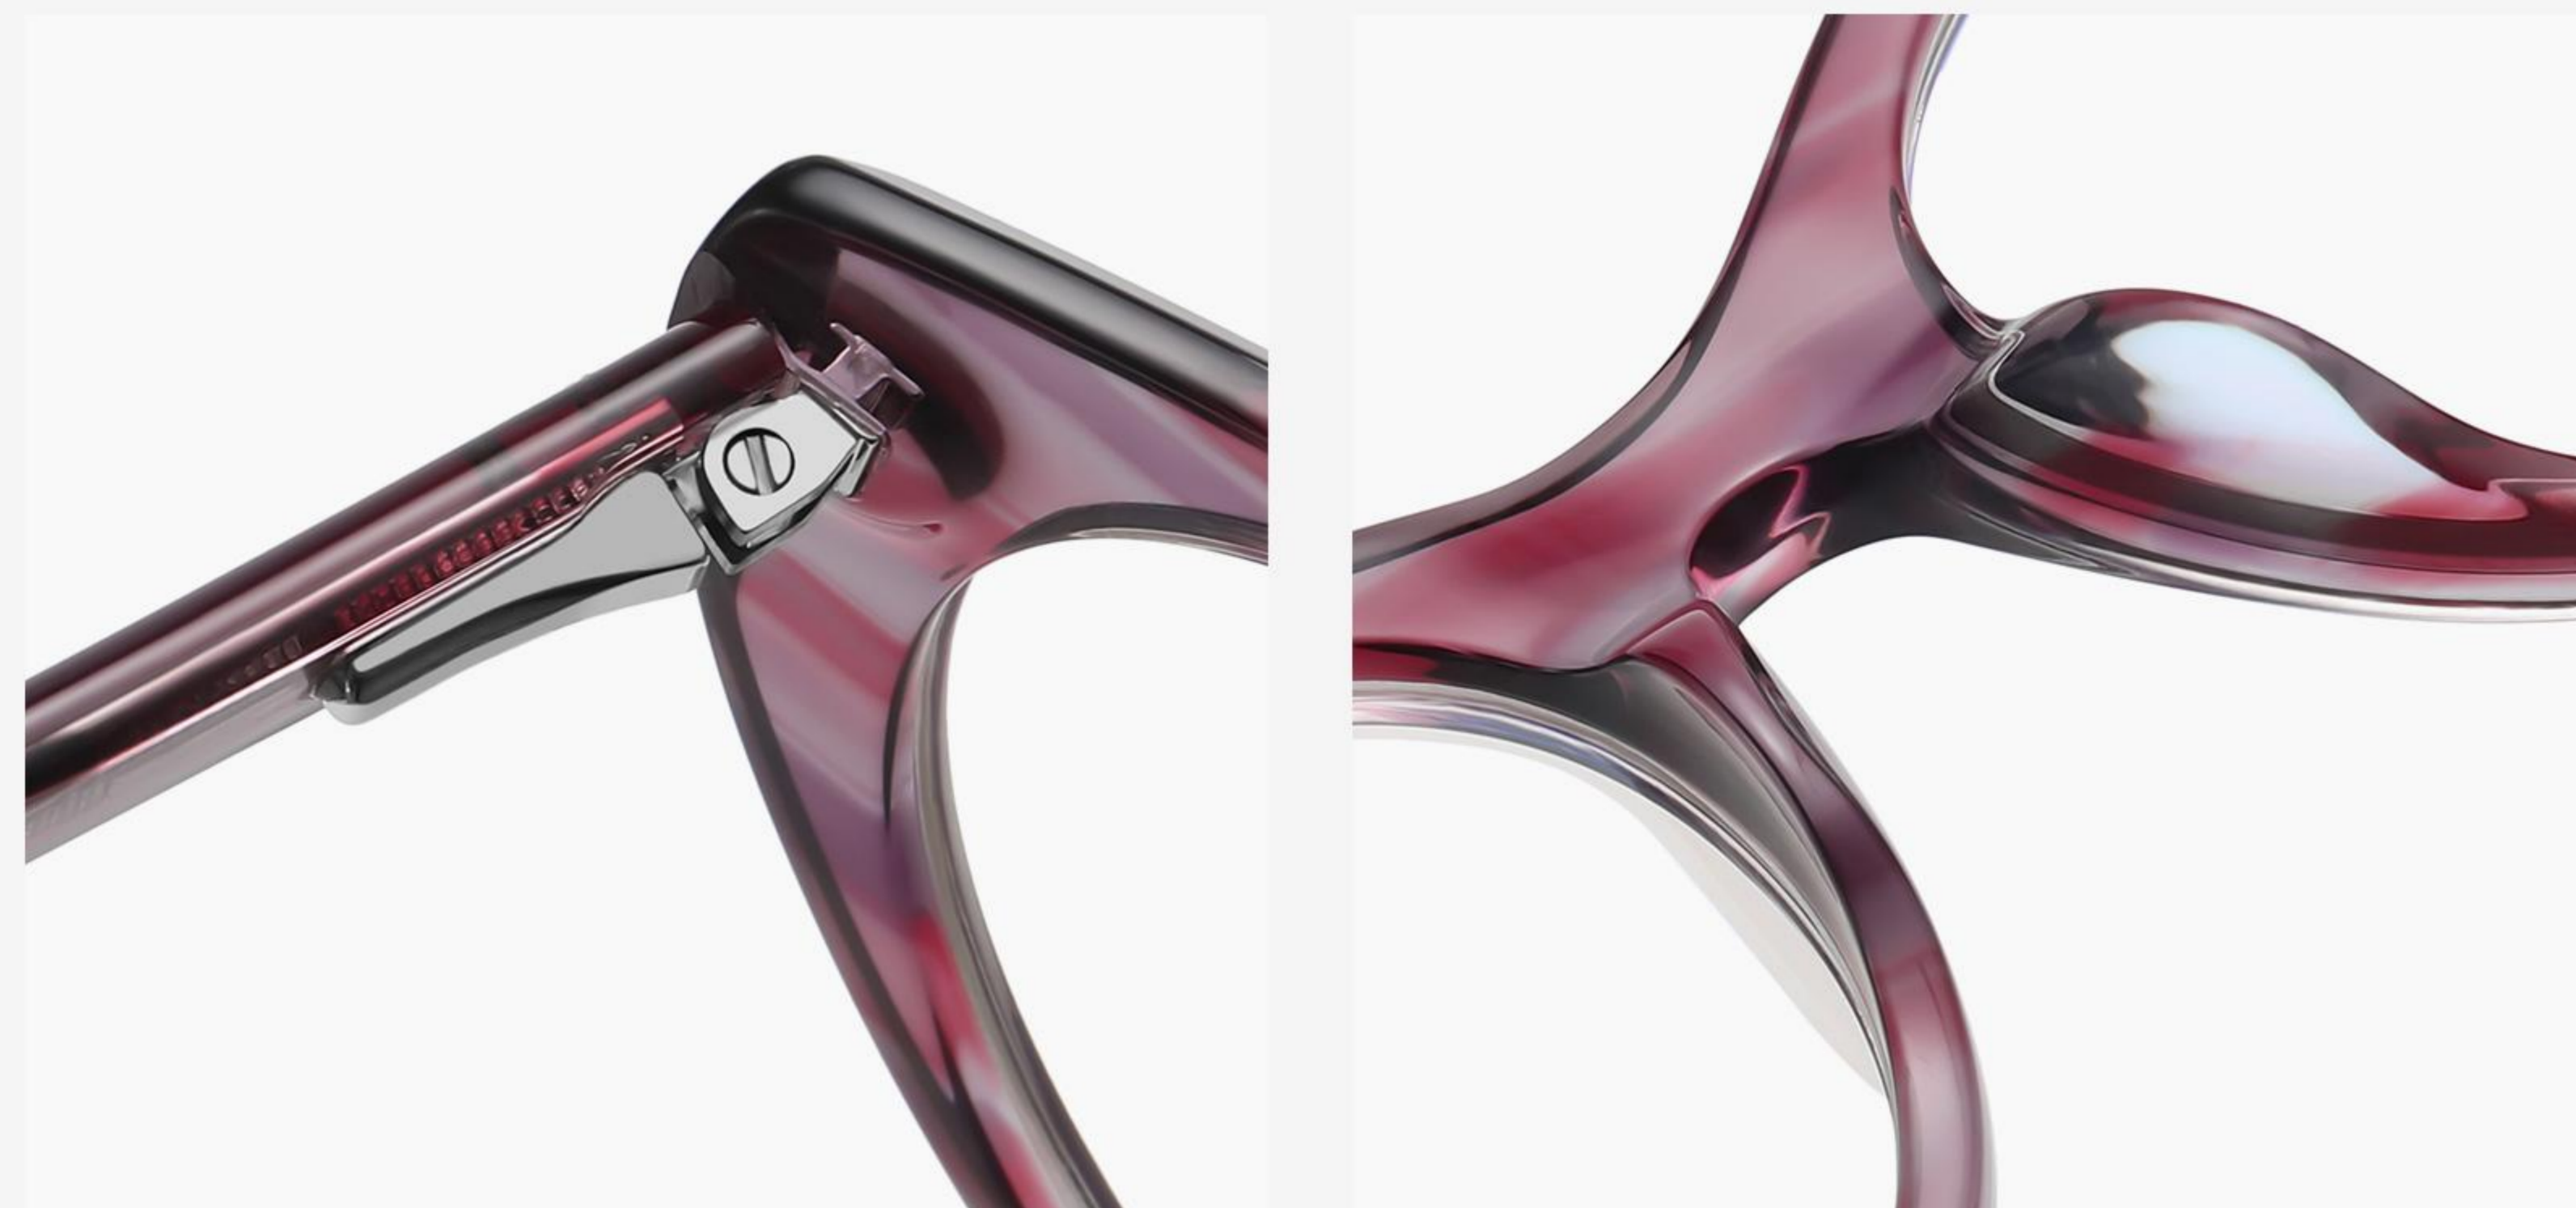

Anti Blue Light

N0.4 Bright Transparent Yellow C412-P181

ACETATE

▲ PS8816 Size : 52-19-143

Anti Blue Light

售罄(不返单)
SOLD OUT

N0.1 Bright Black C01-P181

N0.2 Transparent Blue stripes C616-P181

N0.3 Transparent Red stripes C614-P181

N0.4 Pink Demi Floral C617-P181

ACETATE

▲ PS8817 Size : 51-21-145

Anti Blue Light

售罄 (不返单)
SOLD OUT

N0.1 Bright Black C01-P181

N0.3 Purple - Light Purple C722-P181