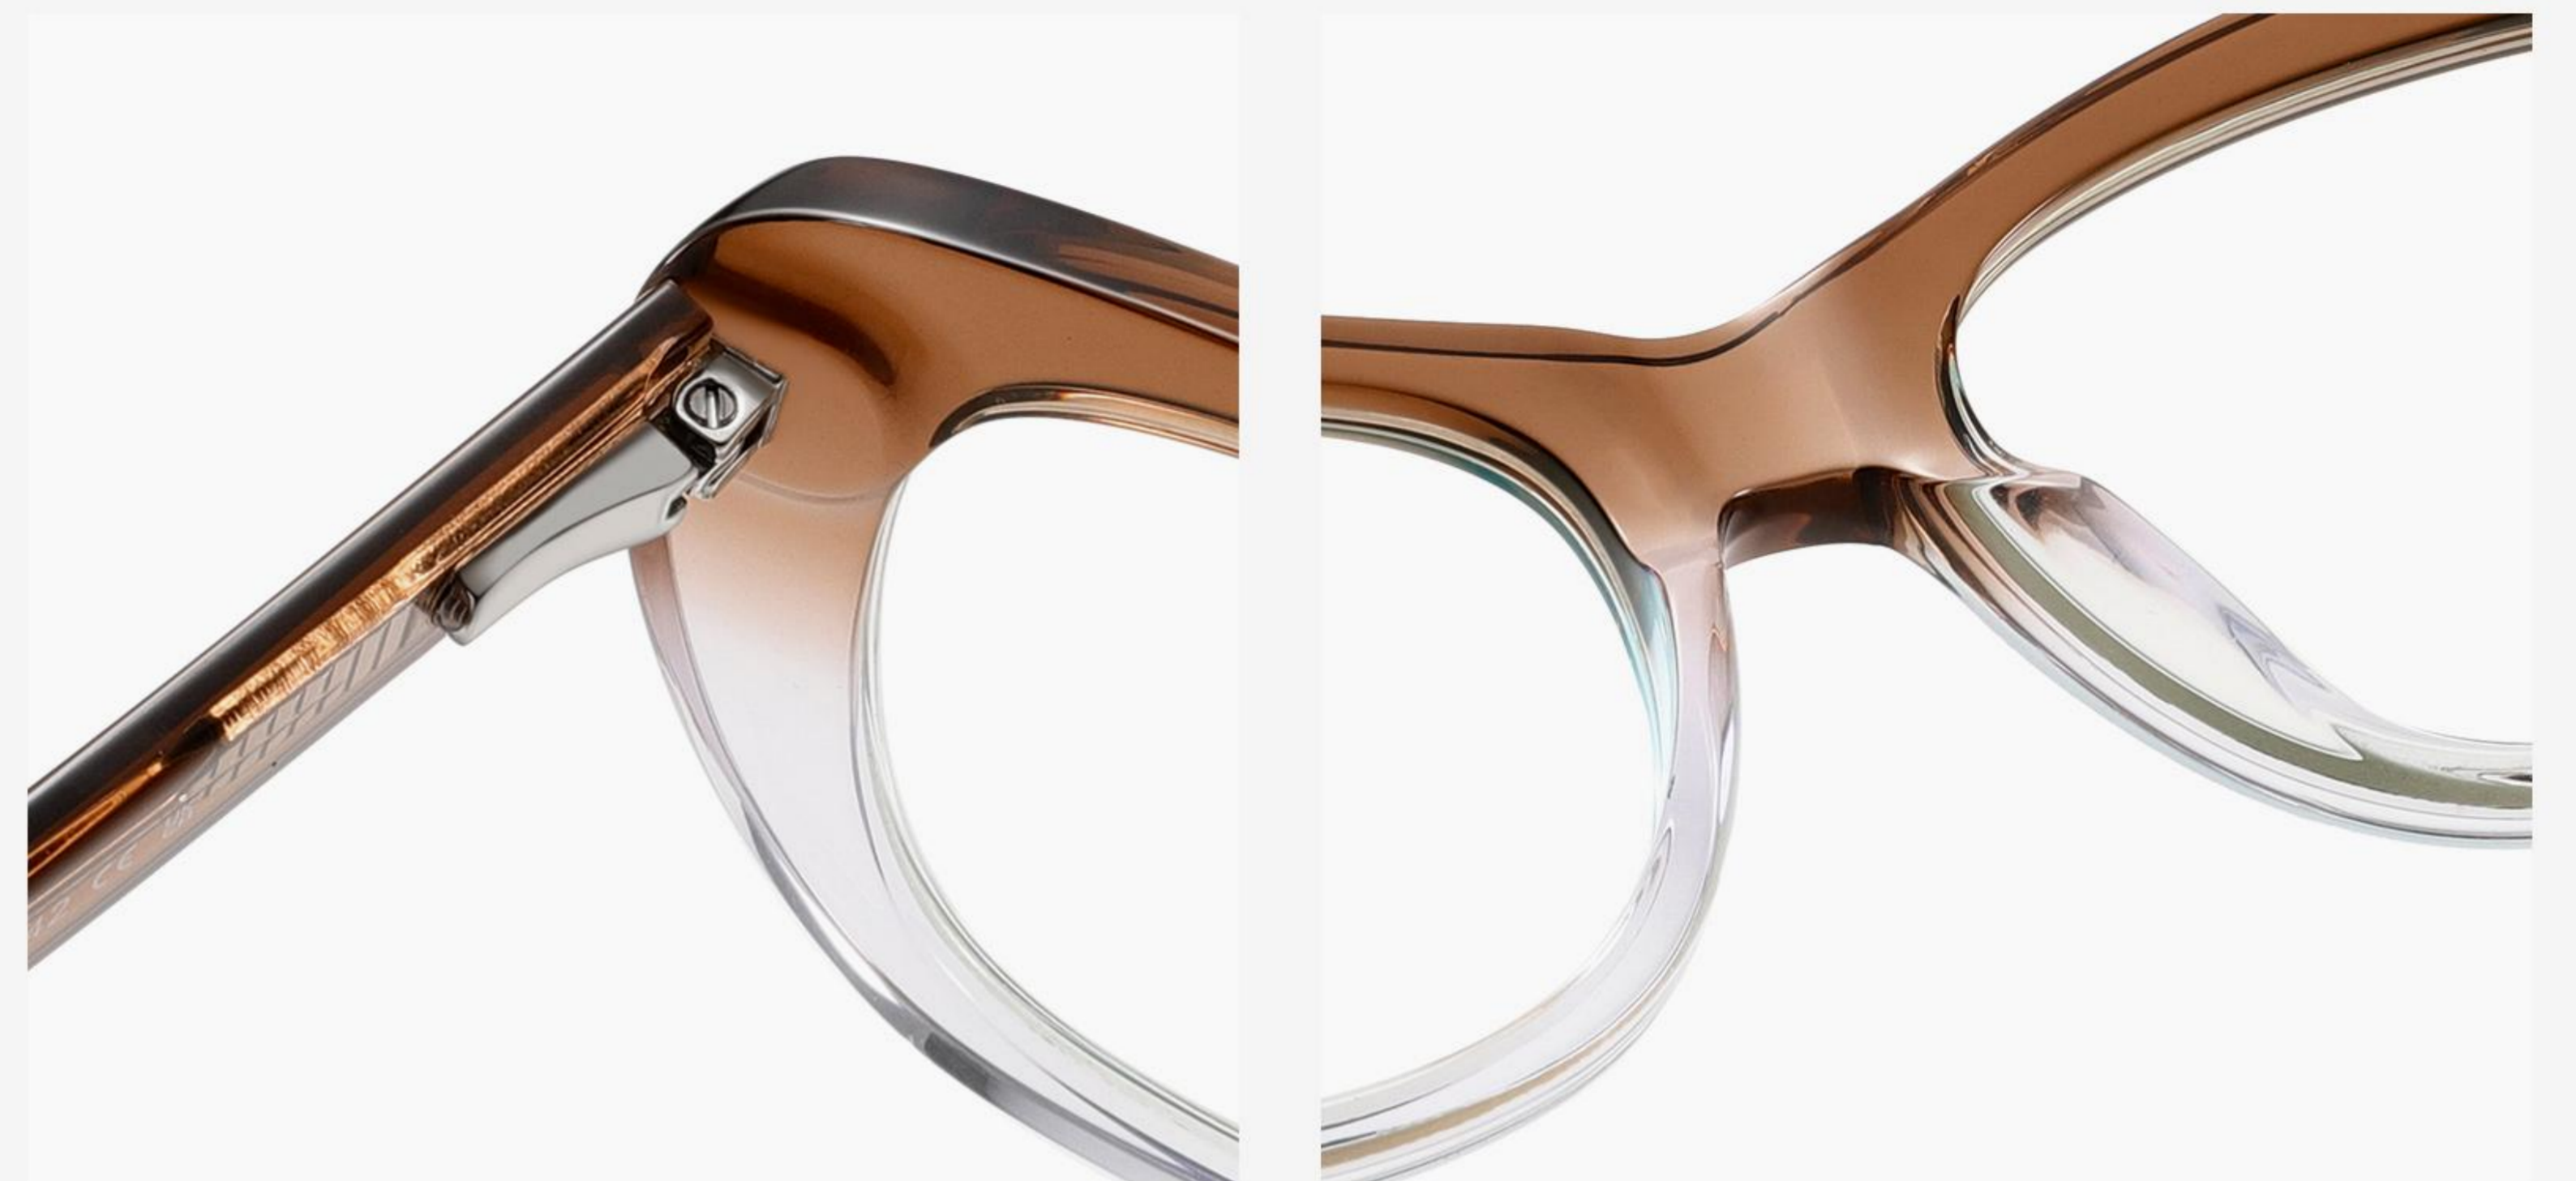

售罄(不返单)
SOLD OUT

N0.3 Bright Transparent Creamy C3

N0.4 Transparent Brown C4

ACETATE

▲ F22112 Size : 51-17-142

Anti Blue Light

N0.1 Bright Black C1

N0.2 Bright Blue Pink Demi Floral C2