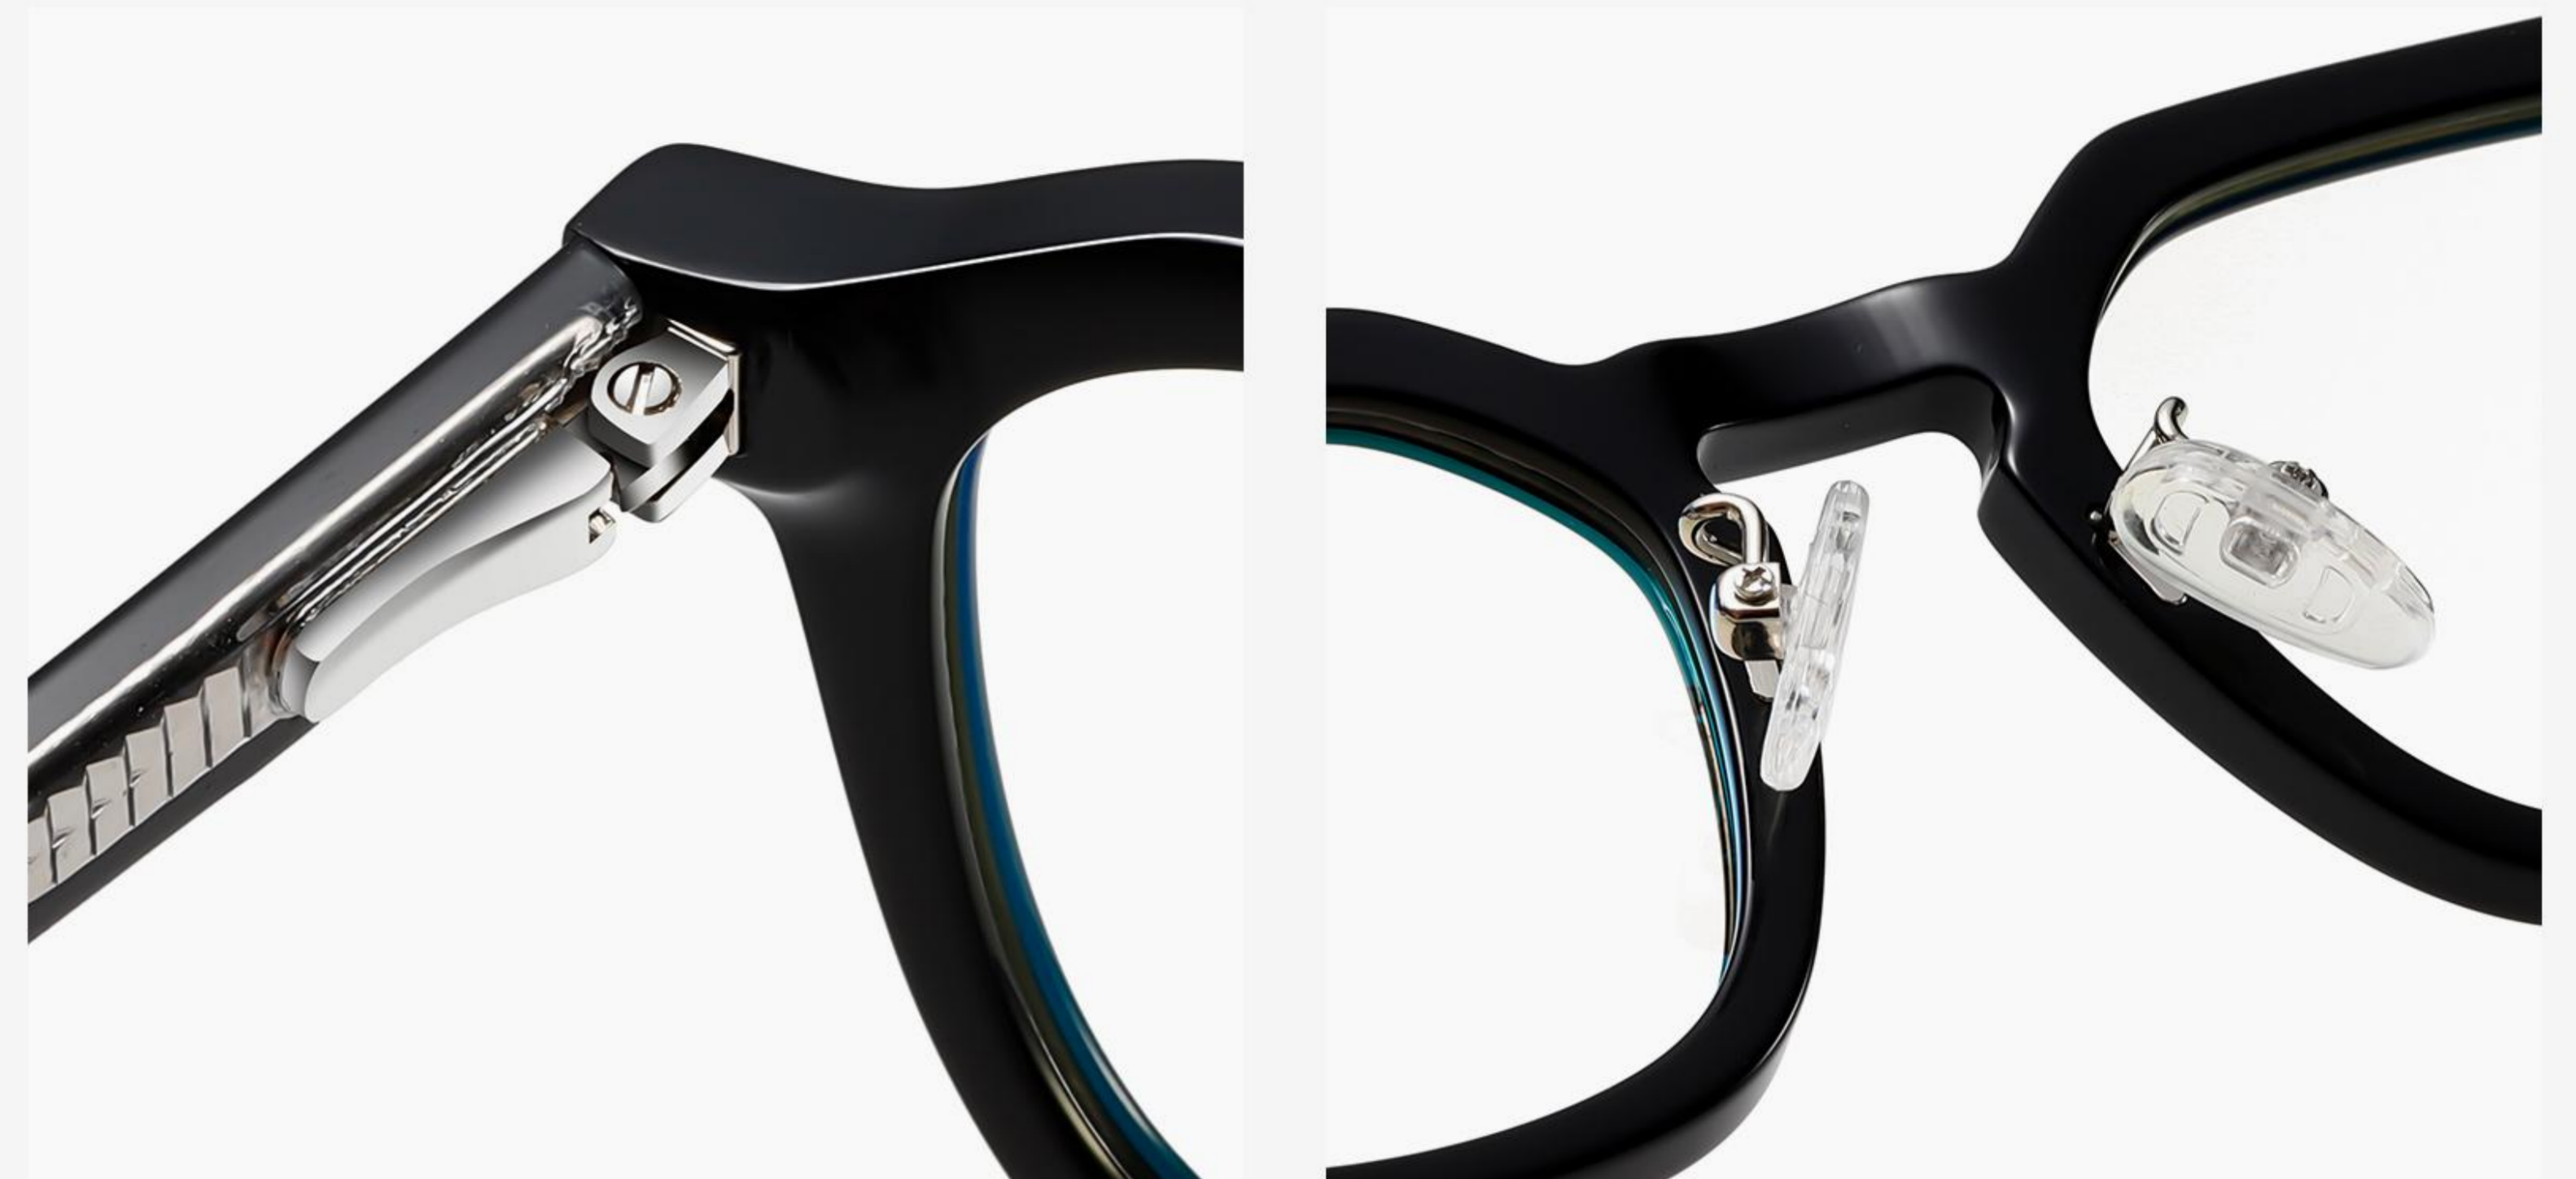

售罄 (不返单)
SOLD OUT

N0.4 Transparent Blue C4

ACETATE

▲ F22128 Size : 48-20-145

Anti Blue Light

N0.1 Bright Black C1

N0.2 Bright Green C2

N0.3 Transparent Brown C3

N0.4 Transparent Blue stripes 0 C4

ACETATE

▲ F22129 Size : 49-20-145

Anti Blue Light

N0.1 bright black C1

售罄(不返单)
SOLD OUT

N0.2 Demi Floral C2

N0.3 Bright Transparent Blue stripes C3