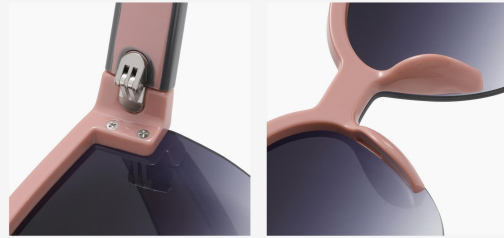

NO.3 Bright Solid Blue Gradient Blue C279-P142

NO.5 Bright Solid Green Grey C702-P01