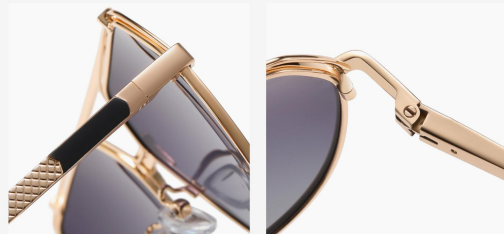

## METAL

JS8557 Size : 60-11-145

TAC polarized lens

N0.1 Matte Black /Grey C91-P253

N0.2 Matte Black/Grey C91-P253

N0.3 Bright Gun/Grey Blue C31-P269

N0.4 Bright Gun/Gradient Tea C31-P131

N0.5 Bright Gold/Brown Pink C11-P256

## METAL

JS8556      Size : 60-11-145  
TAC polarized lens

NO.1 Matte Black Grey C91-P253

NO.2 Bright Deep Gun Green C31-P63

NO.3 Bright Silver Gradient Grey C05-P115

NO.4 Bright Gold Gradient Tea C02-P121

NO.5 Bright Gold Light Blue C11-P241

## METAL

JS8554      Size : 62-13-145  
TAC polarized lens

NO.1 Matte Black Grey C04-P101

NO.2 Bright Gun G15 Green C85-P50

NO.3 Bright Silver Blue-Grey C05-P266

NO.4 Bright Gold Gradient Grey C84-P120

NO.5 Matte Brown Night vision C105-P18