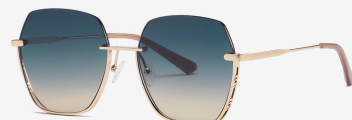

**METAL**

JS8562 Size : 62-16-145

Nylon lens

NO.1 Bright Rose Gold / Grey C11-P101

NO.2 Bright Gold / Dark Green C02-P50

NO.3 Bright Gold / Gradient Tea C02-P262

NO.4 Bright Silver / Gradient Blue Grey C05-P188

NO.5 Bright Rose Gold / Gradient Rose Red C11-P232

**METAL**

JS8563 Size : 58-18-145

Nylon lens

NO.1 Bright Silver Grey C05-P101

NO.2 Bright Gold Light Blue C02-P83

NO.3 Bright Gold Blue - Light Tea C02-P277

NO.4 Bright Rose Gold Blue - Pink C11-P85

NO.5 Bright Rose Gold Gradient Pink C11-P278

## METAL

JS8509 Size : 59-15-140

Nylon lens

N0.1 Bright Silver Grey C05-P01

N0.2 Bright Silver Gradient Grey C05-P150

N0.3 Bright Silver G15 Green C05-P25

N0.4 Bright Gold Gradient Red C02-P79

N0.5 Bright Gold Gradient Tea C02-P151