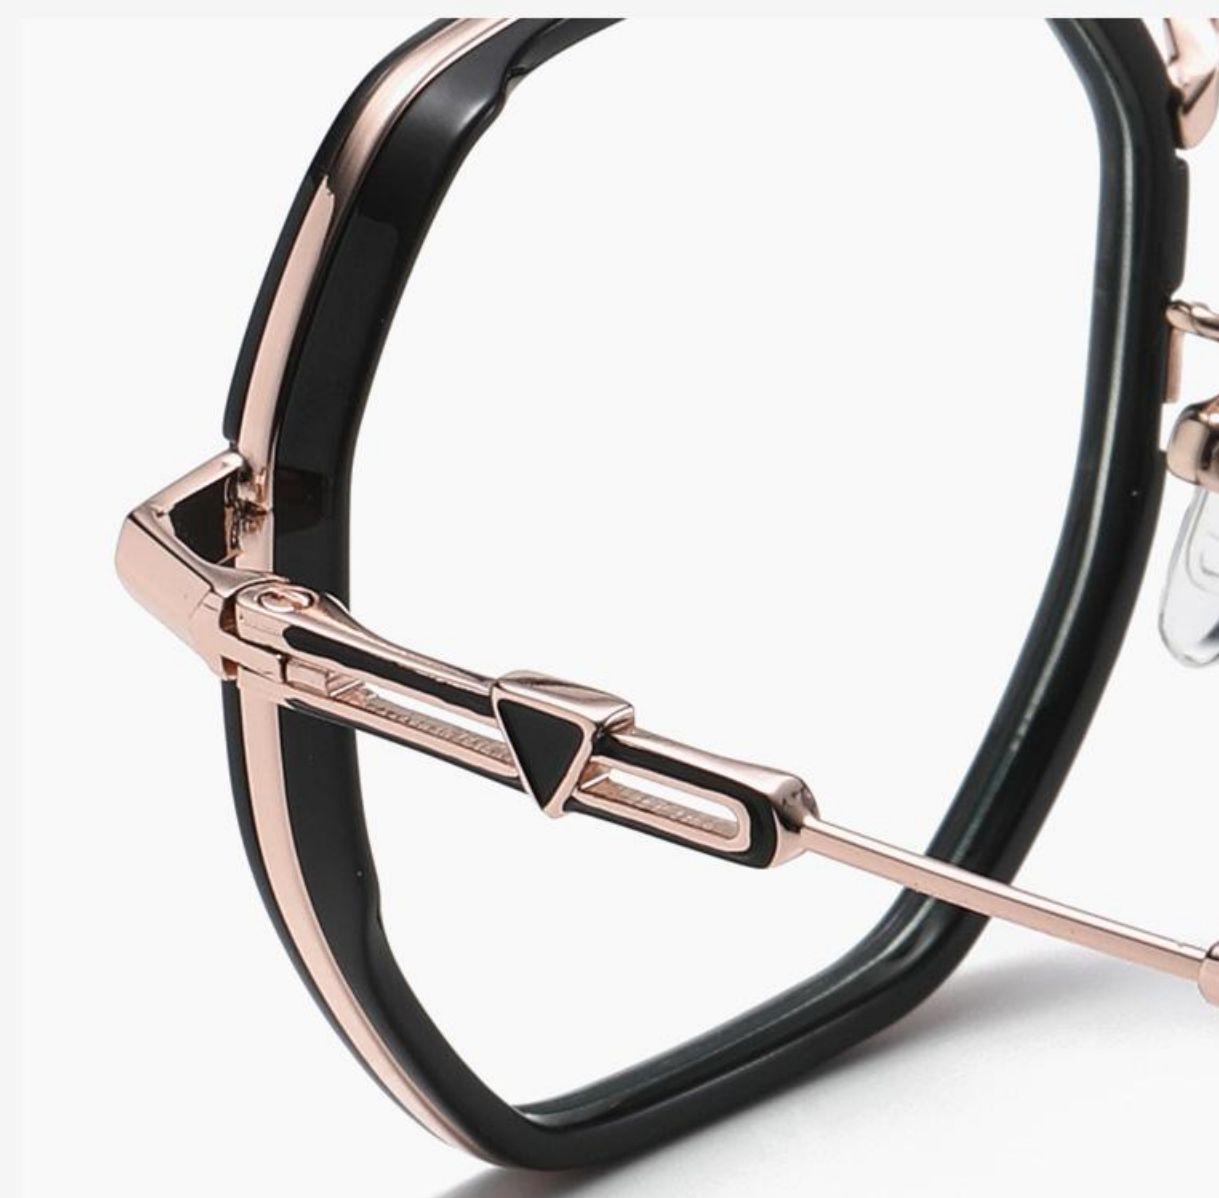

N0.1 Bright Black C01-P81

N0.2 Transparent Grey C401-P81

N0.3 Transparent Pink C310-P81

N0.4 Transparent Orange Yellow C482-P81

N0.5 Transparent Light Grey Blue C222-P81

TR90 + METAL

▲ TJ814

Size : 49-20-145

Anti Blue Light

N0.1 Bright Black C01-P81

N0.2 Transparent C26-P81

N0.3 Gradient Light Green C321-P81

N0.4 Gradient Pink C468-P81

N0.5 Gradient Purple C496-P81

TR90 + METAL

▲ TJ815 Size : 50-19-145