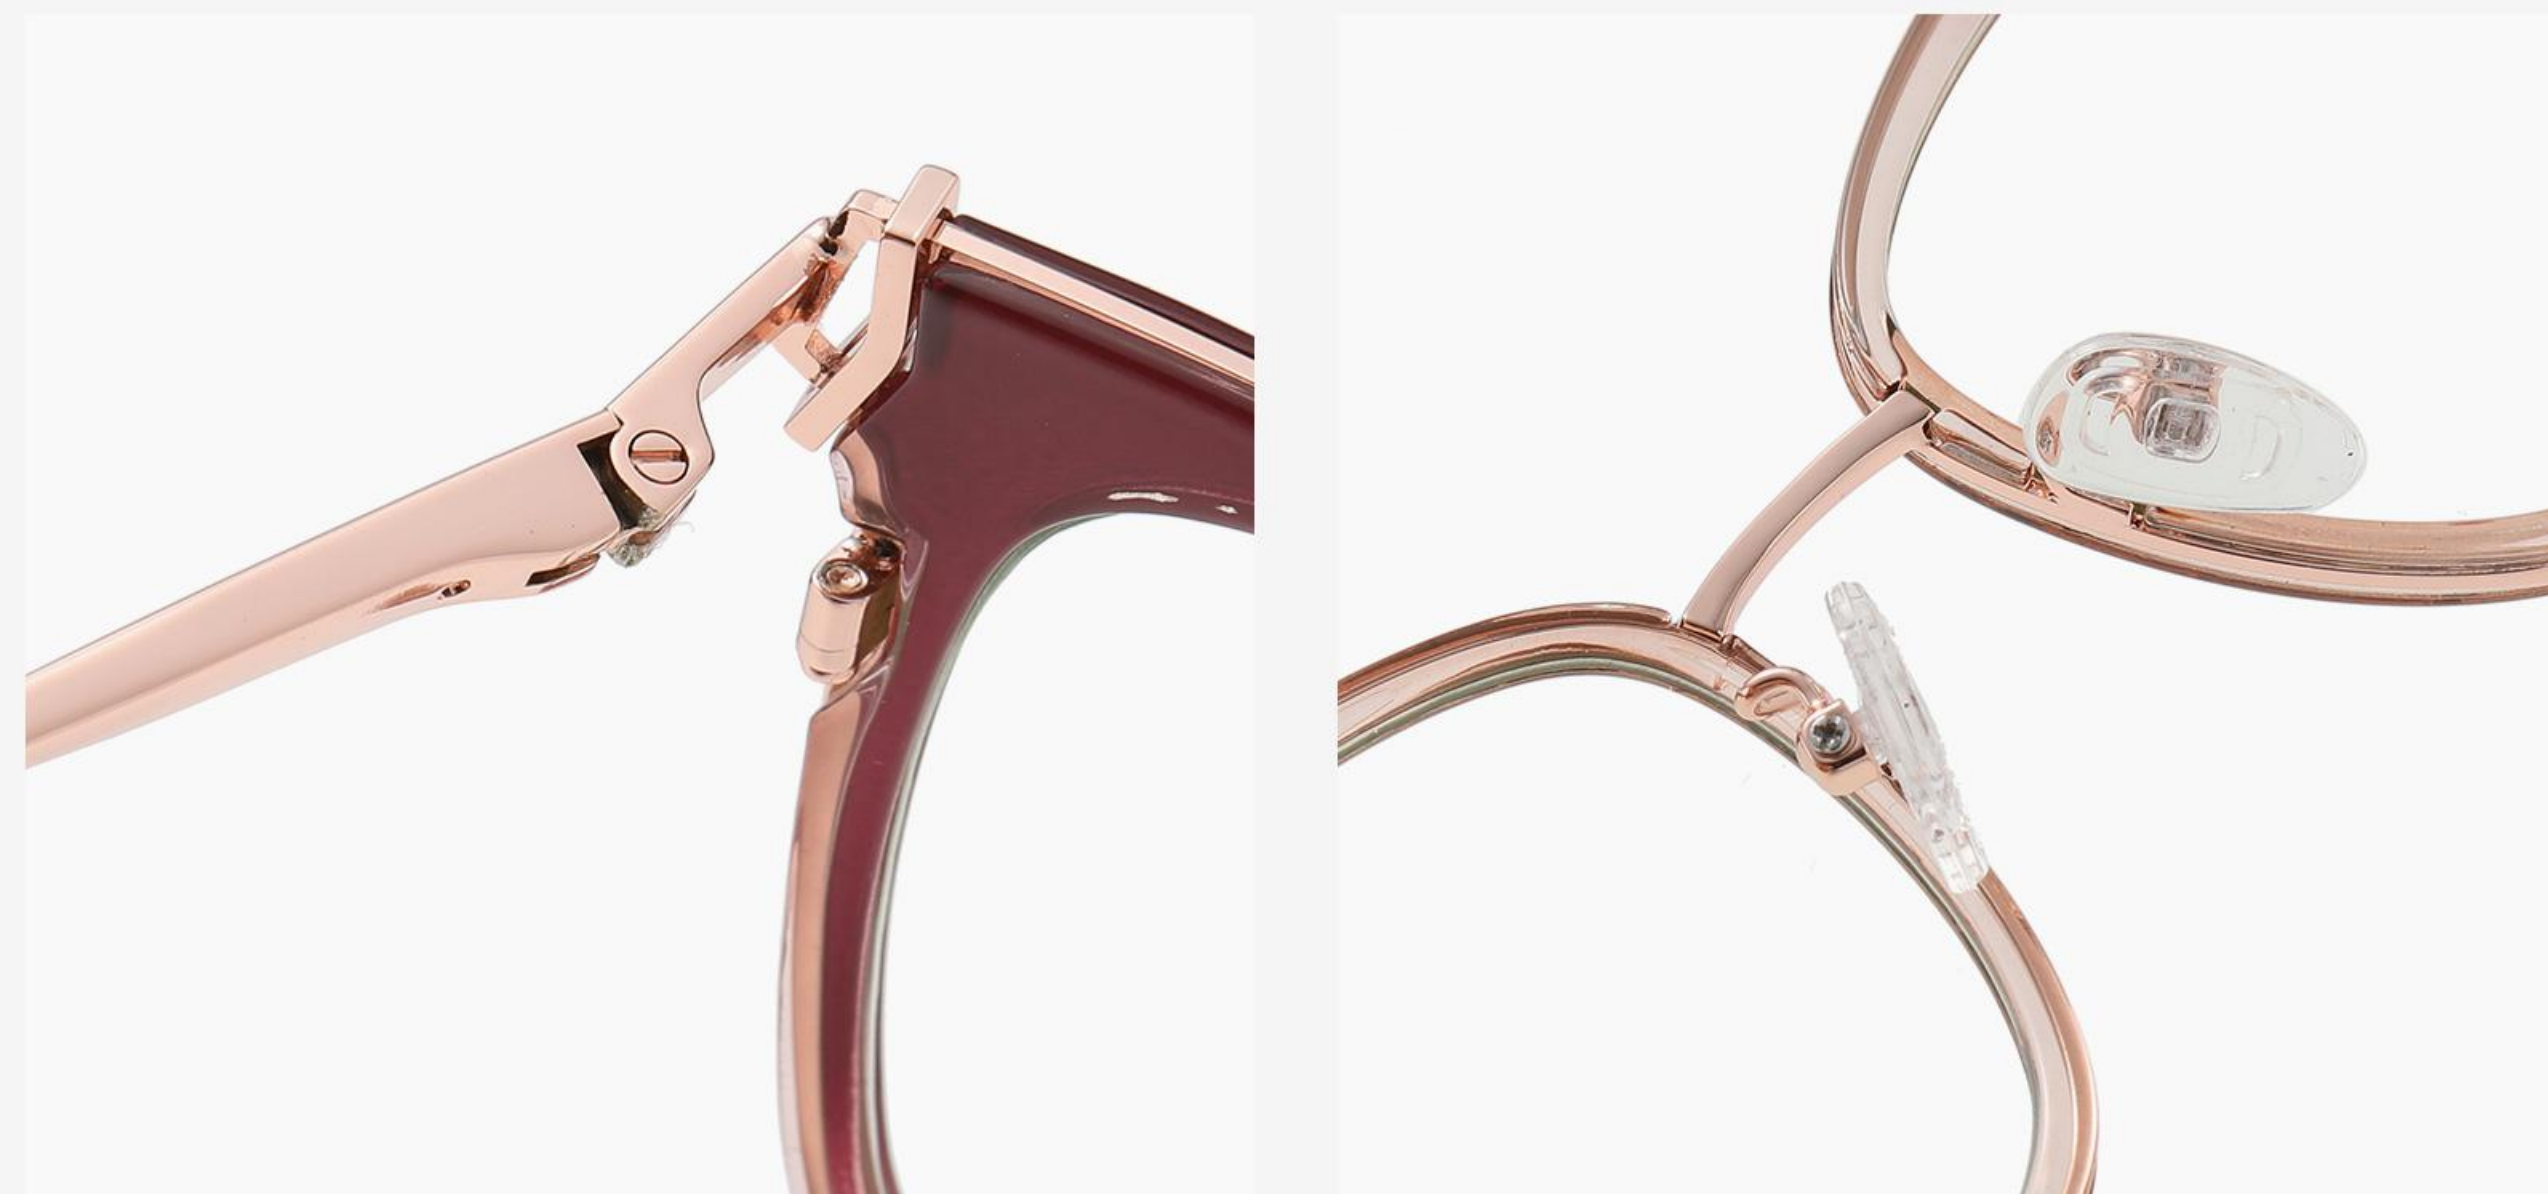

Anti Blue Light

N0.1 Bright Black Gun C01-P81

N0.2 Bright Black Gold C01-P81-1

N0.3 Transparent Gun C26-P81

N0.4 Demi Floral Gold C41-P81

N0.5 Champagne Gun C212-P81

N0.6 Transparent Deep Tea Gold C457-P81

TR90 + METAL

▲ TJ859

Size : 48-17-145

Anti Blue Light

N0.1 Bright Black C01-P81

N0.2 Transparent C26-P81

N0.3 Transparent Grey C25-P81

N0.4 Demi Floral C48-P81

N0.5 Burgundy Red C527-P81

N0.6 Transparent Pink C492-P81

TR90 + METAL

▲ TJ878 Size : 50-19-140

Anti Blue Light

N0.1 Bright Black / Gold C01-P81

N0.2 Purple Red/Rose Gold C511-P81

N0.3 Grey Blue / Silver C222-P81

N0.4 Bright Pink / Silver C623-P81