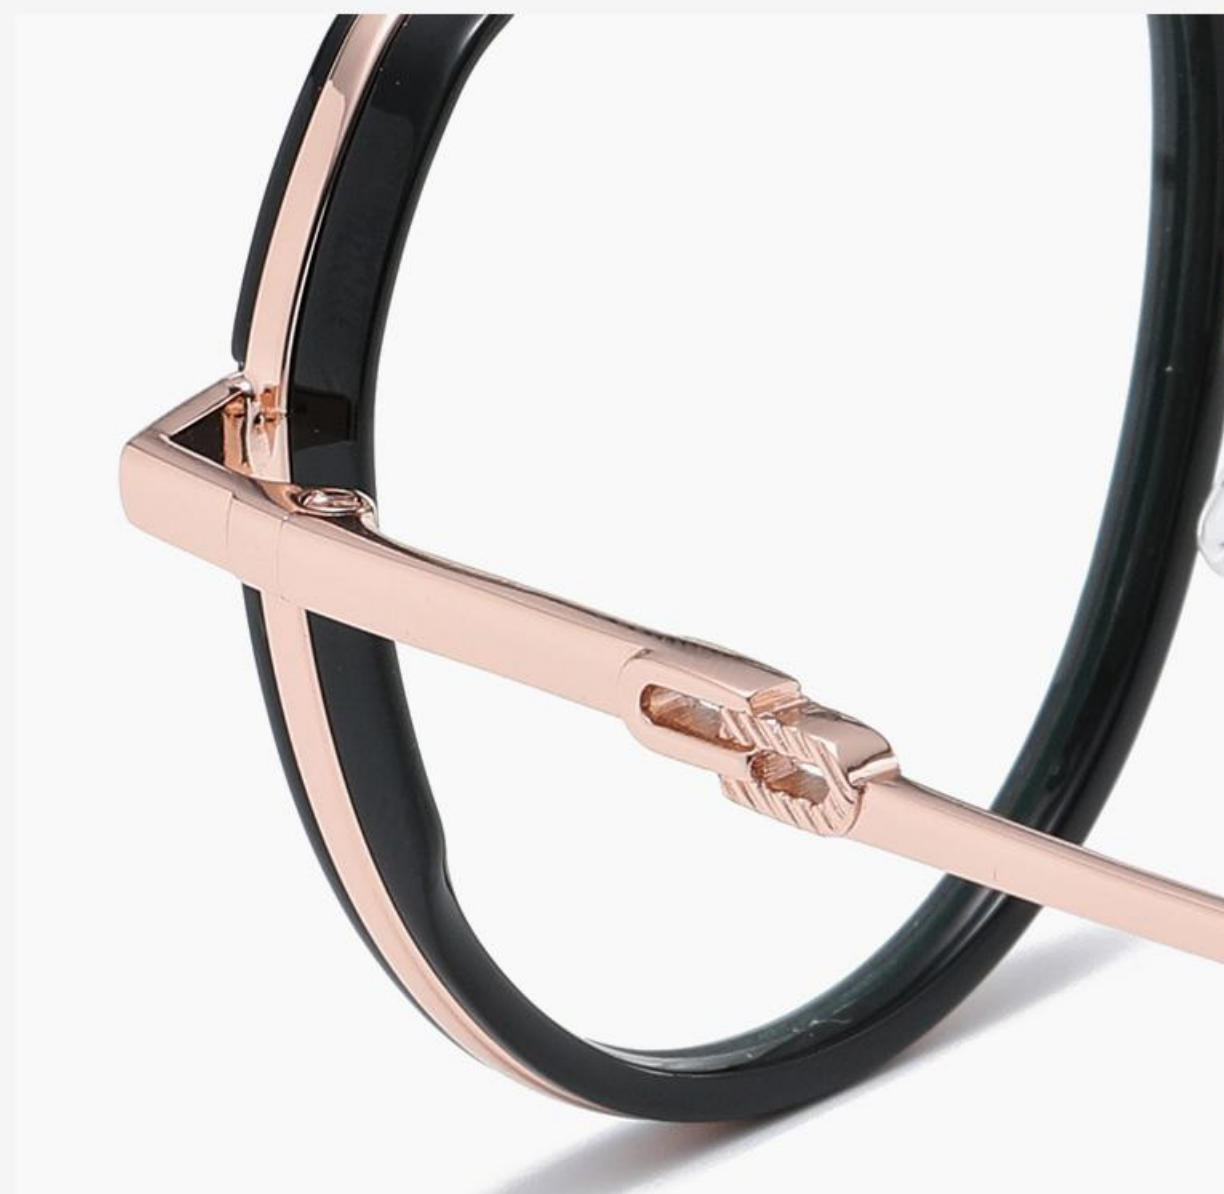

N0.5 Solid Blue Silver C525-P81

TR90 + METAL

▲ TJ829 Size : 49-10-145

Anti Blue Light

N0.2 Transparent Yellow / Gold C546-P81

N0.3 Transparent Blue / Silver C547-P81

N0.4 Transparent Green / Gold C446-P81

N0.5 Solid Pink / Gold C545-P81

TR90 + METAL

▲ TJ837

Size : 49-20-145

Anti Blue Light

N0.1 Bright Black C01-P81

N0.2 Gradient Tea C111-P81

N0.3 Gradient Green C432-P81

N0.5 Gradient Purple C563-P81

TR90 + METAL

▲ TJ838

Size : 48-21-145

Anti Blue Light

N0.1 Bright Black C01-P81

N0.2 Tea - Grey C564-P81

N0.3 Purple - Light Tea C565-P81

N0.4 Grey - Green C566-P81