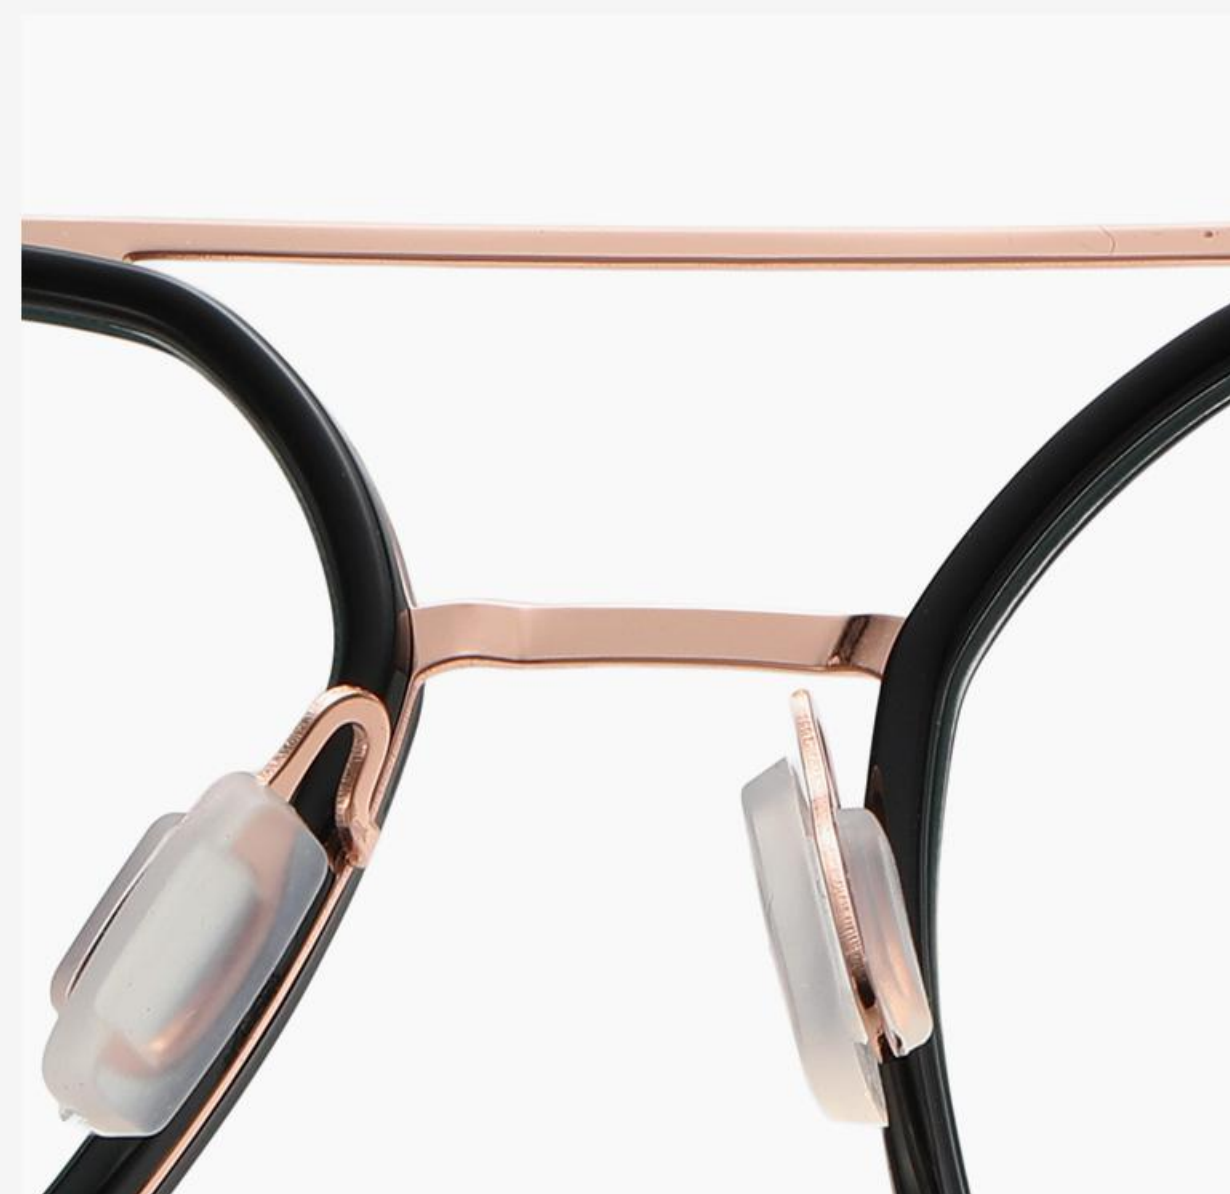

N0.5 Gradient Coffee Coffee / Silver C512-P81

TR90 + METAL

▲ TJ820

Size : 53-18-145

Anti Blue Light

N0.1 Bright Black / Gold C01-P81

N0.2 Transparent Blue / Light Gun C513-P81

N0.3 Brown / Gold C514-P81

N0.4 Red / Gold C515-P81

N0.5 Purple / Light Gun C516-P81

TR90 + METAL

▲ TJ821

Size : 50-20-145

Anti Blue Light

N0.1 Bright Black / Gold C01-P81

N0.2 Gradient Light Green / Silver C157-P81