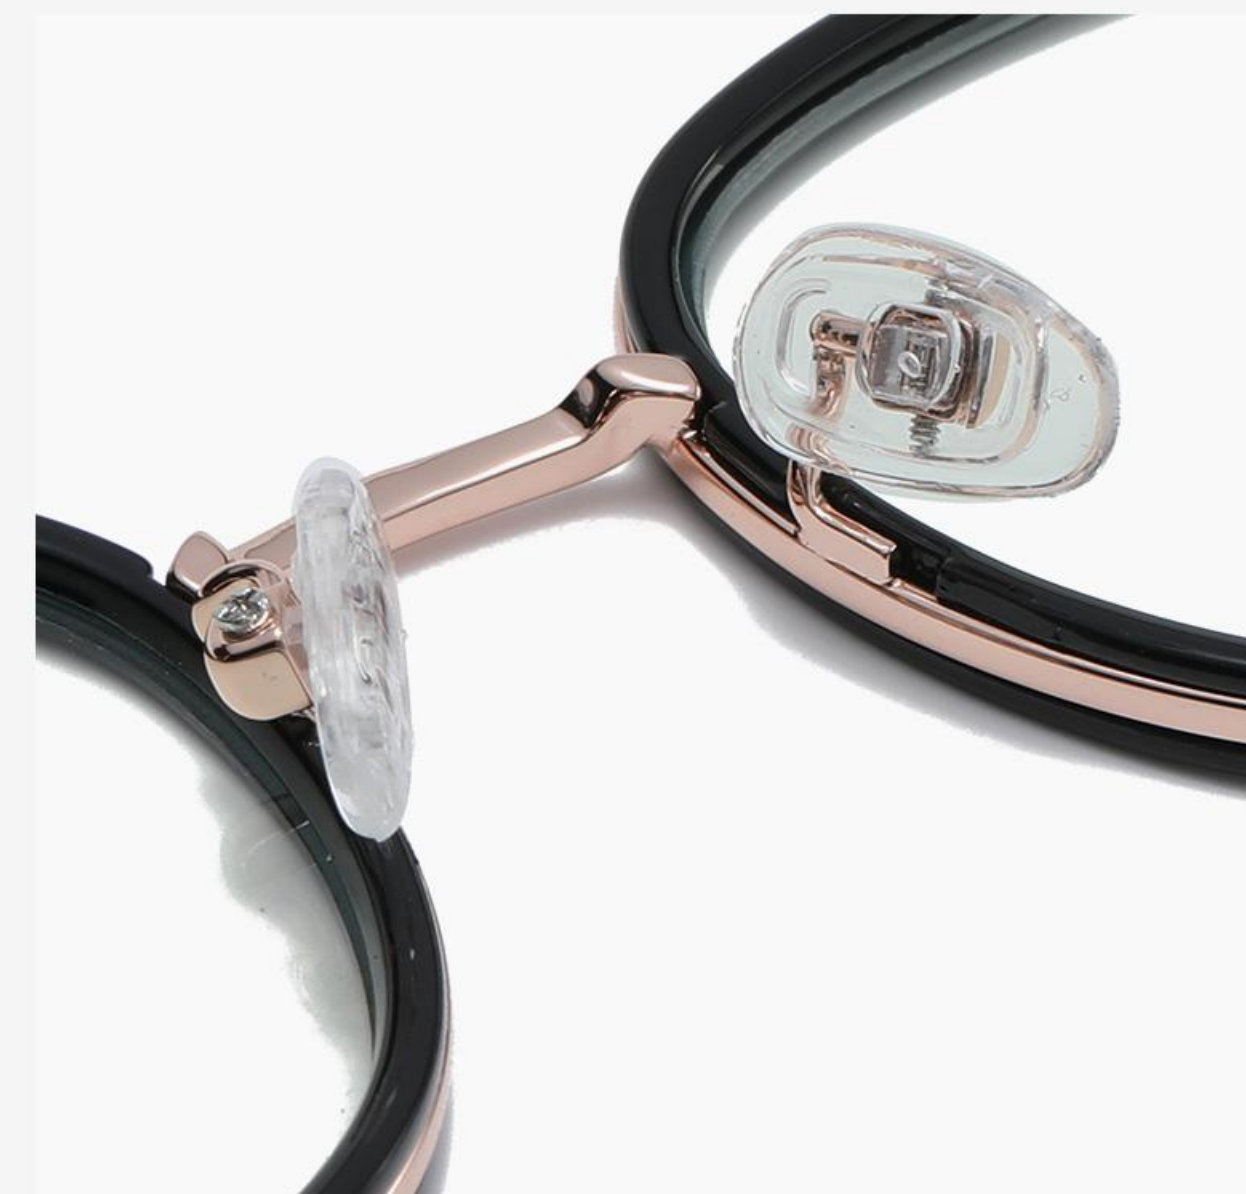

N0.5 Solid Blue Silver C525-P81

TR90 + METAL

▲ TJ829 Size : 49-10-145

Anti Blue Light

N0.2 Transparent Yellow / Gold C546-P81

N0.3 Transparent Blue / Silver C547-P81

N0.4 Transparent Green / Gold C446-P81

N0.5 Solid Pink / Gold C545-P81

TR90 + METAL

▲ TJ837

Size : 49-20-145

Anti Blue Light

N0.1 Bright Black C01-P81

N0.2 Gradient Tea C111-P81

N0.3 Gradient Green C432-P81

N0.5 Gradient Purple C563-P81

TR90 + METAL

▲ TJ838

Size : 48-21-145

Anti Blue Light

N0.1 Bright Black C01-P81

N0.2 Tea - Grey C564-P81

N0.3 Purple - Light Tea C565-P81

N0.4 Grey - Green C566-P81