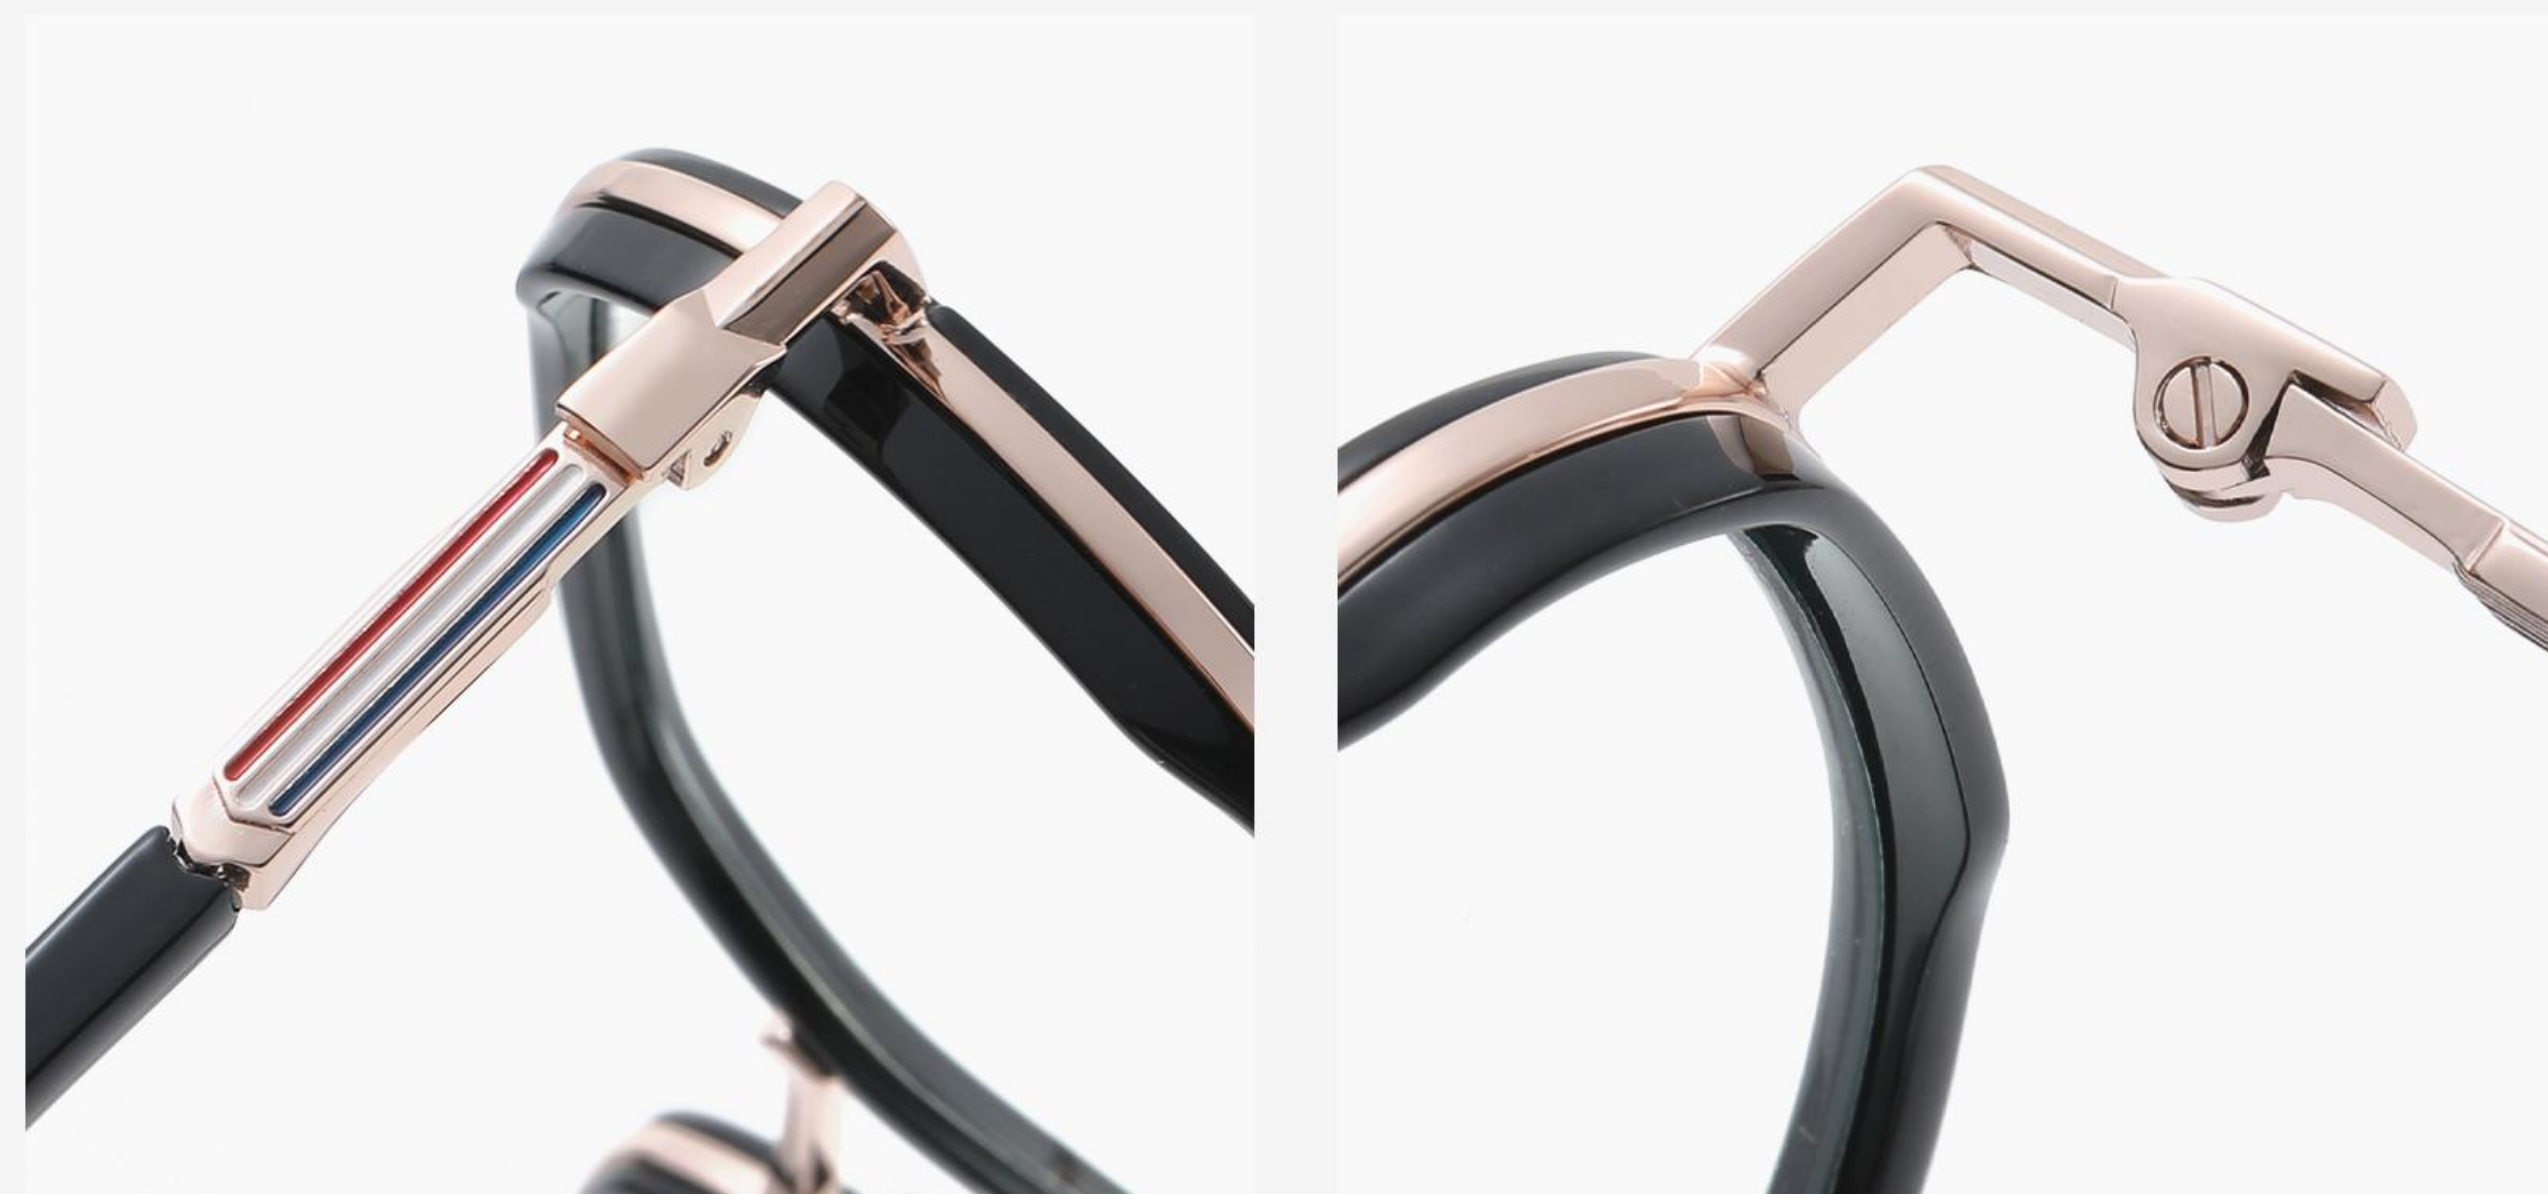

Anti Blue Light

N0.1 Rubberized Black / Gold C73-P81

N0.2 Rubberized Blue / Light Gun C521-P81

N0.3 Rubberized Brown / Gold C522-P81

N0.4 Rubberized Green / Deep Gun C523-P81

N0.5 Rubberized Grey / Gold C520-P81

TR90 + METAL

▲ TJ828

Size : 52-18-145

Anti Blue Light

N0.1 Bright Black Gold C01-P81

N0.2 Solid Red Gold C544-P81

N0.3 Transparent Grey Gold C541-P81

N0.4 Transparent Green Gold C183-P81

N0.5 Solid Blue Silver C525-P81

TR90 + METAL

▲ TJ829 Size : 49-10-145

Anti Blue Light

N0.2 Transparent Yellow / Gold C546-P81

N0.3 Transparent Blue / Silver C547-P81

N0.4 Transparent Green / Gold C446-P81

N0.5 Solid Pink / Gold C545-P81