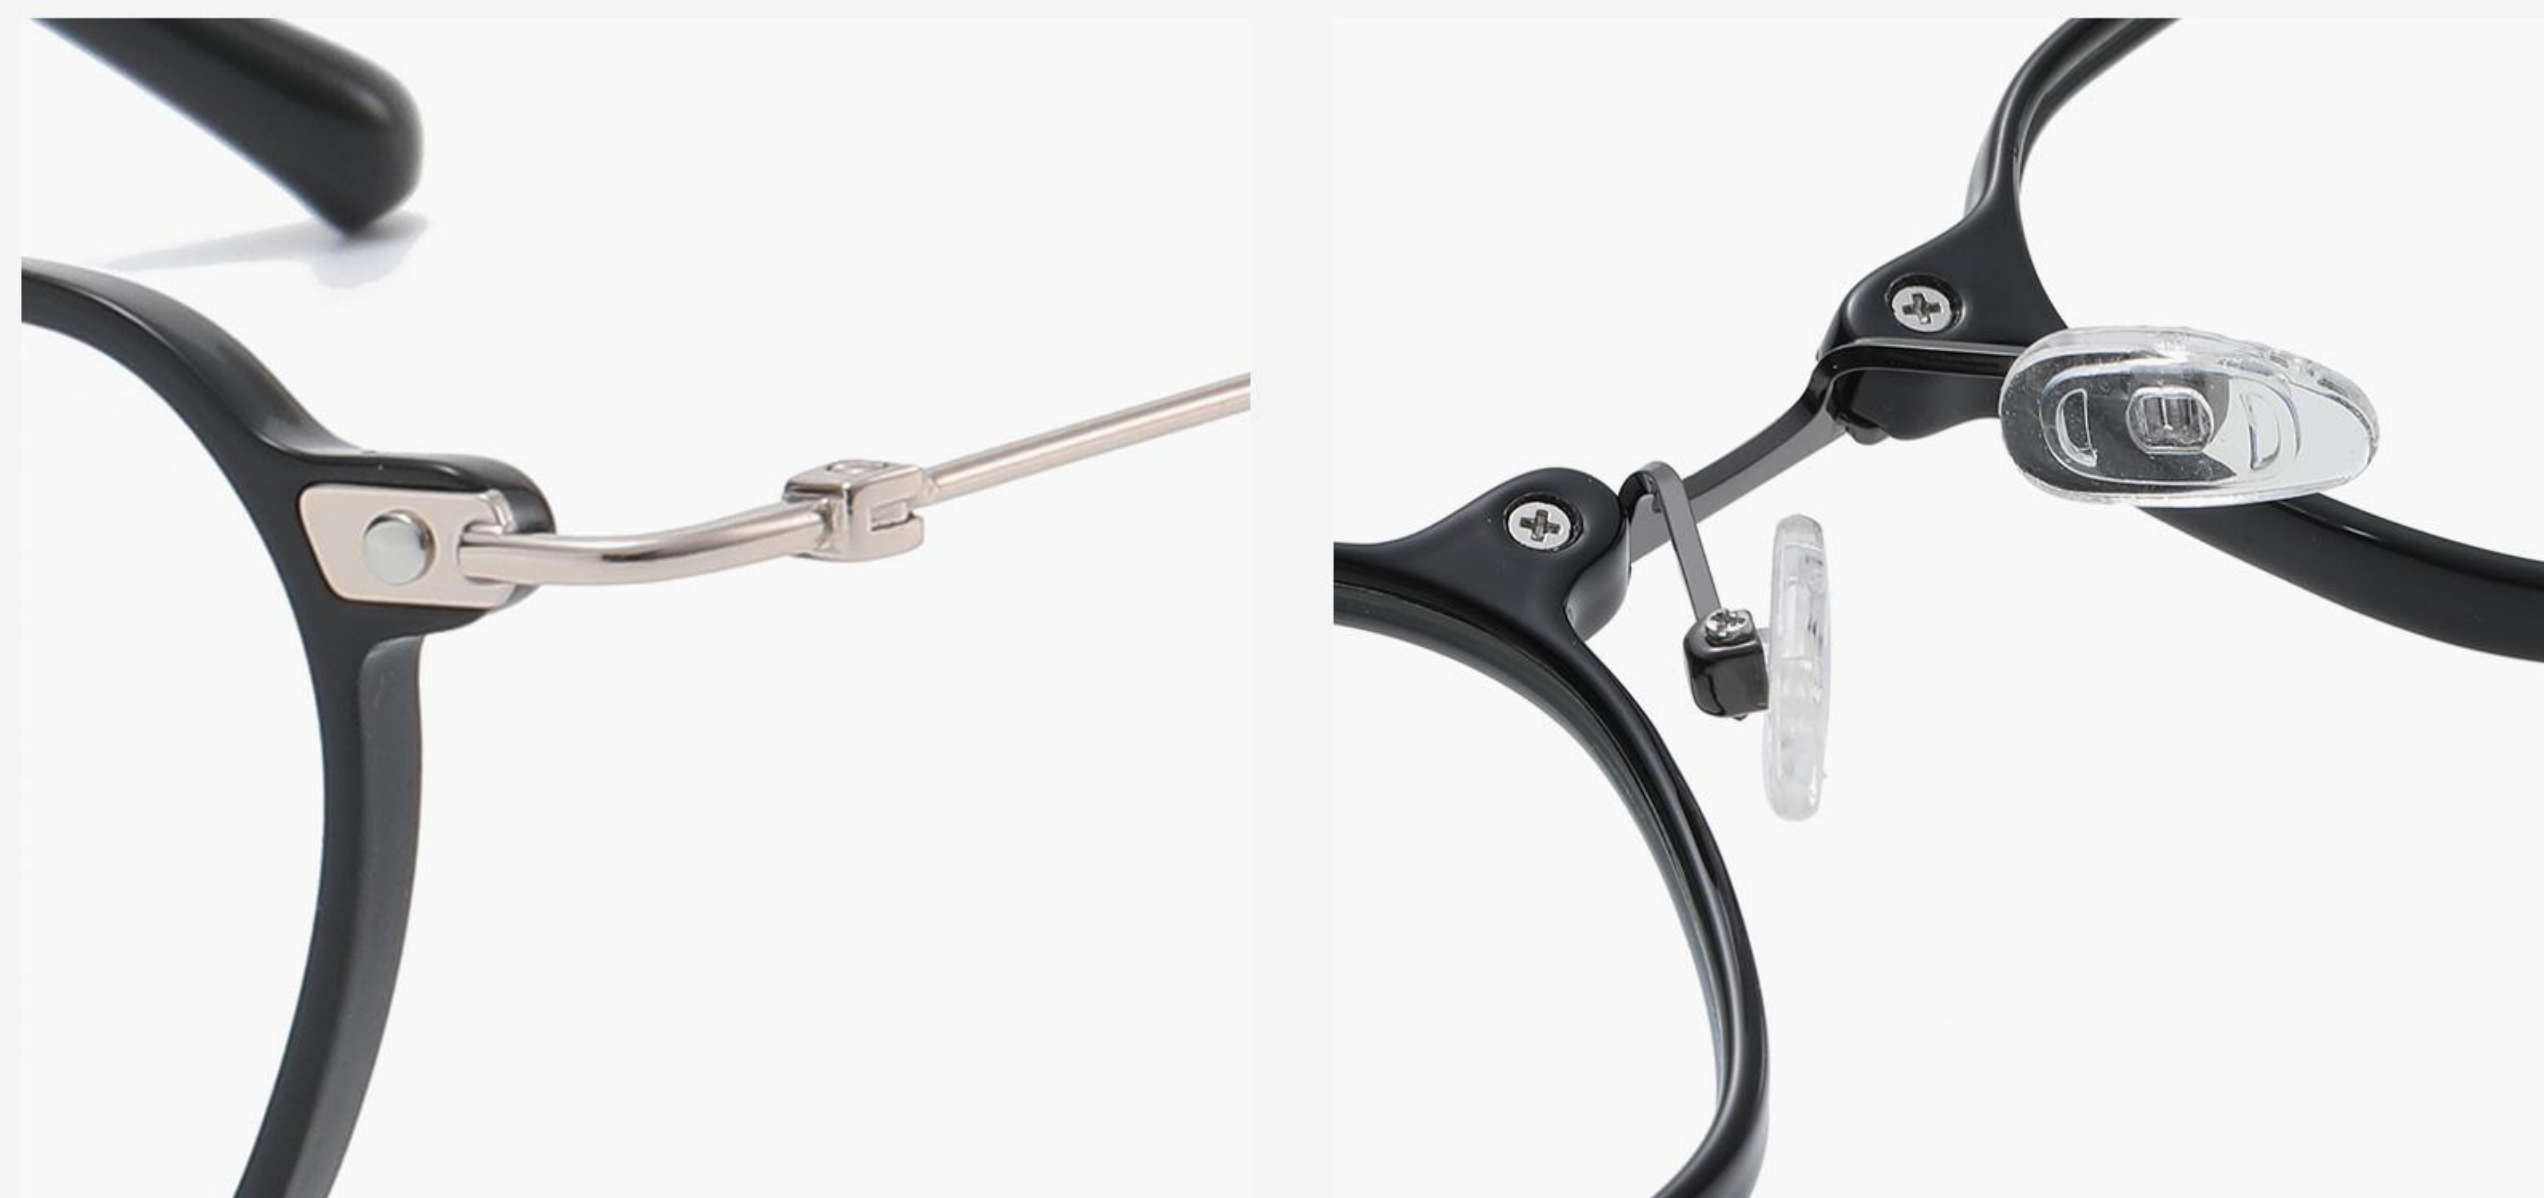

N0.3 Demi Floral / Gold C41-P81

N0.5 Solid Grey / Gun C439-P81