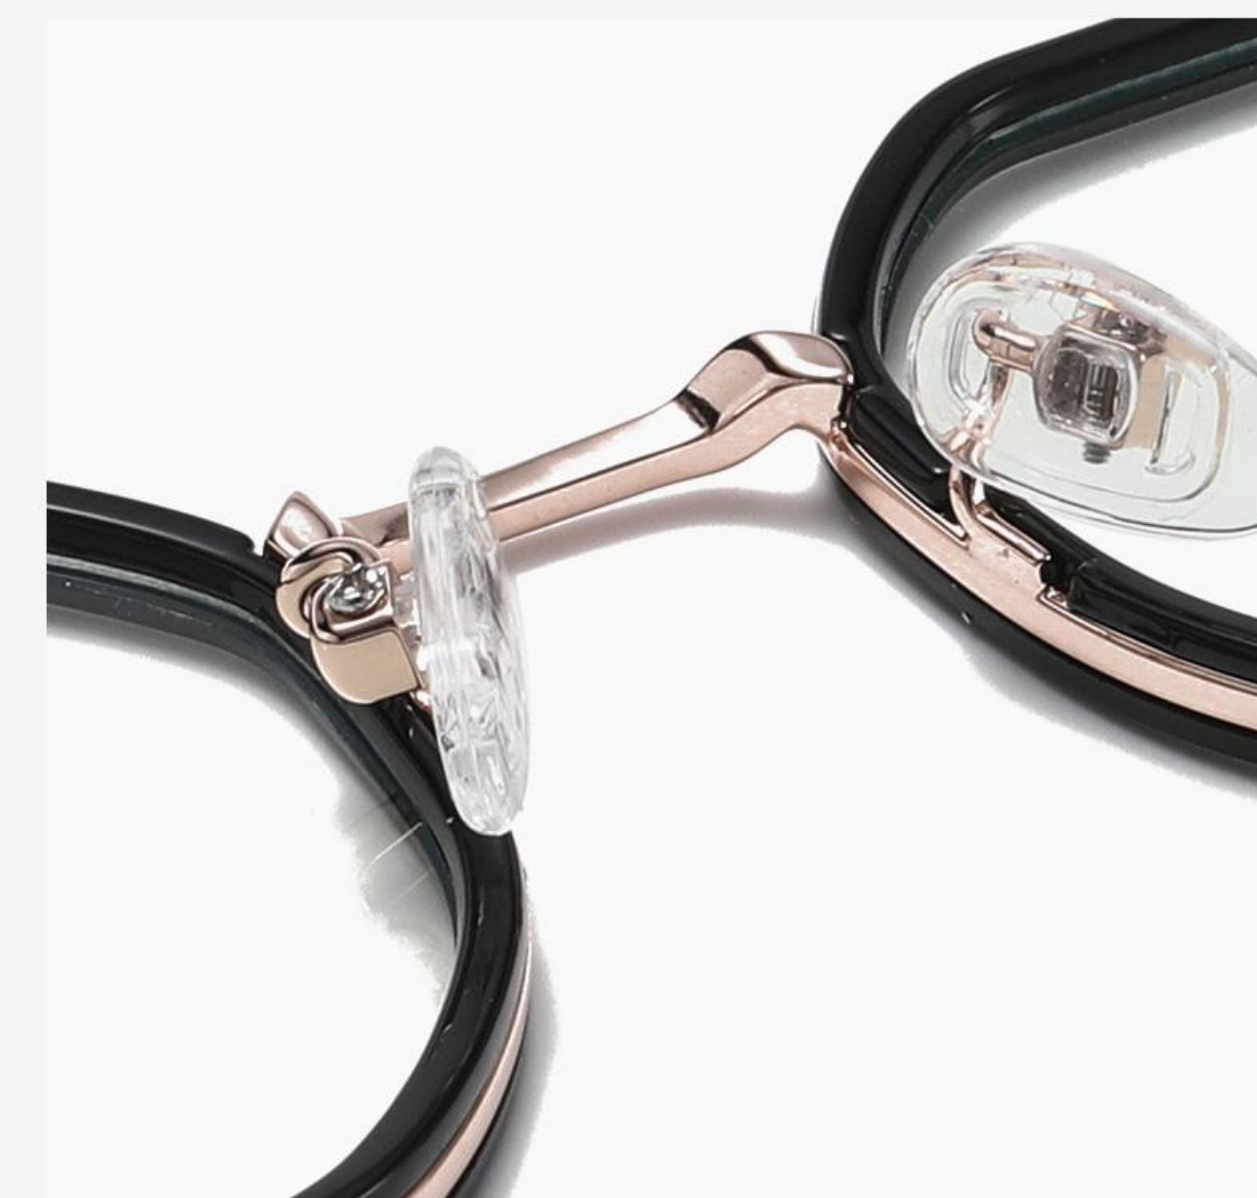

N0.1 Bright Black C01-P81

N0.2 Transparent Grey C401-P81

N0.3 Transparent Pink C310-P81

N0.4 Transparent Orange Yellow C482-P81

N0.5 Transparent Light Grey Blue C222-P81

TR90 + METAL

▲ TJ814

Size : 49-20-145

Anti Blue Light

N0.1 Bright Black C01-P81

N0.2 Transparent C26-P81

N0.3 Gradient Light Green C321-P81

N0.4 Gradient Pink C468-P81

N0.5 Gradient Purple C496-P81

TR90 + METAL

▲ TJ815 Size : 50-19-145