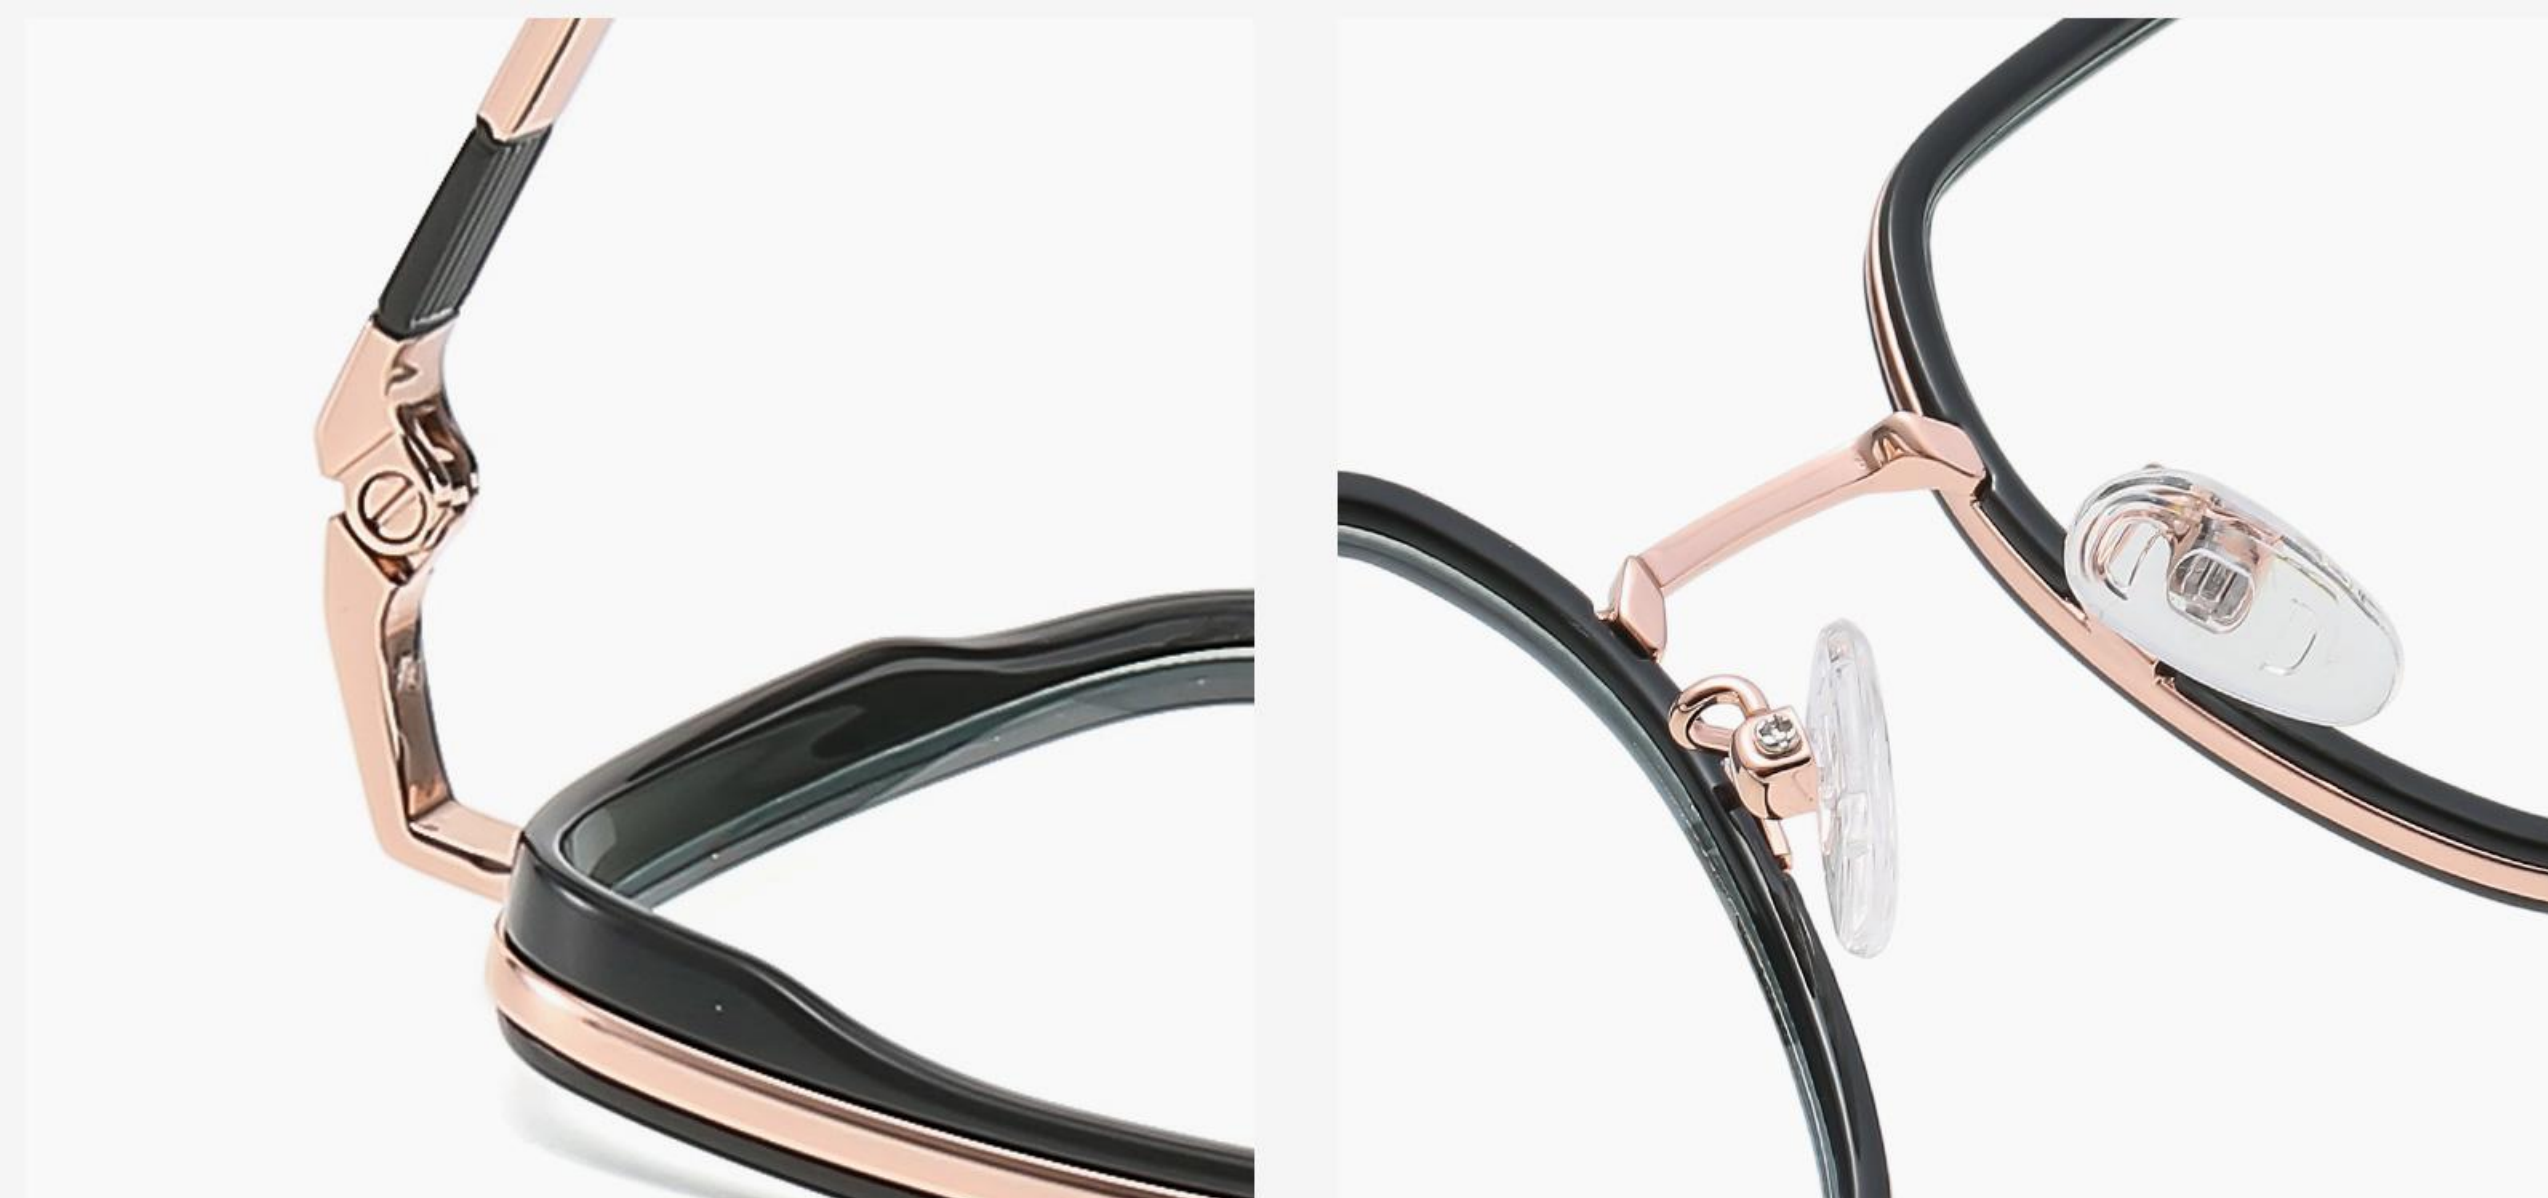

N0.1 Bright Black C01-P81

N0.2 Red Brown C444-P81

N0.3 Brown C445-P81

N0.4 Blue Green C446-P81

N0.5 Dark Green C447-P81

TR+METAL

▲ TR-ZC829 Size : 49-19-145

Anti blue light

N0.2 Gradient Grey / Silver C431-P81

N0.3 Gradient Pink / Gold C341-P81

N0.4 Transparent Red /Gold C42-P81

N0.5 Gradient Blue / Silver C28-P81

TR+METAL

▲ TR-ZC830 Size : 49-19-145

Anti blue light

NO.2 Gradient Green /Silver C432-P81

NO.3 Bright Deep Tea/Gold C67-P81

NO.4 Gradient Tea/ Gold C174-P81

TR+METAL

▲ TR-ZC801 Size : 54-16-140

Anti blue light

N0.2 Transparent Grey C25-P81

N0.3 Transparent C26-P81

N0.4 Tea Demi Floral C70-P81

N0.6 Bright Transparent Tea C278-P81

TR90 + METAL

▲ TJ807

Size : 50-19-145

Anti Blue Light

N0.1 Bright Black / Gold C01-P81

N0.2 Transparent / Silver C26-P81

N0.3 Green - Transparent / Gold C321-P81