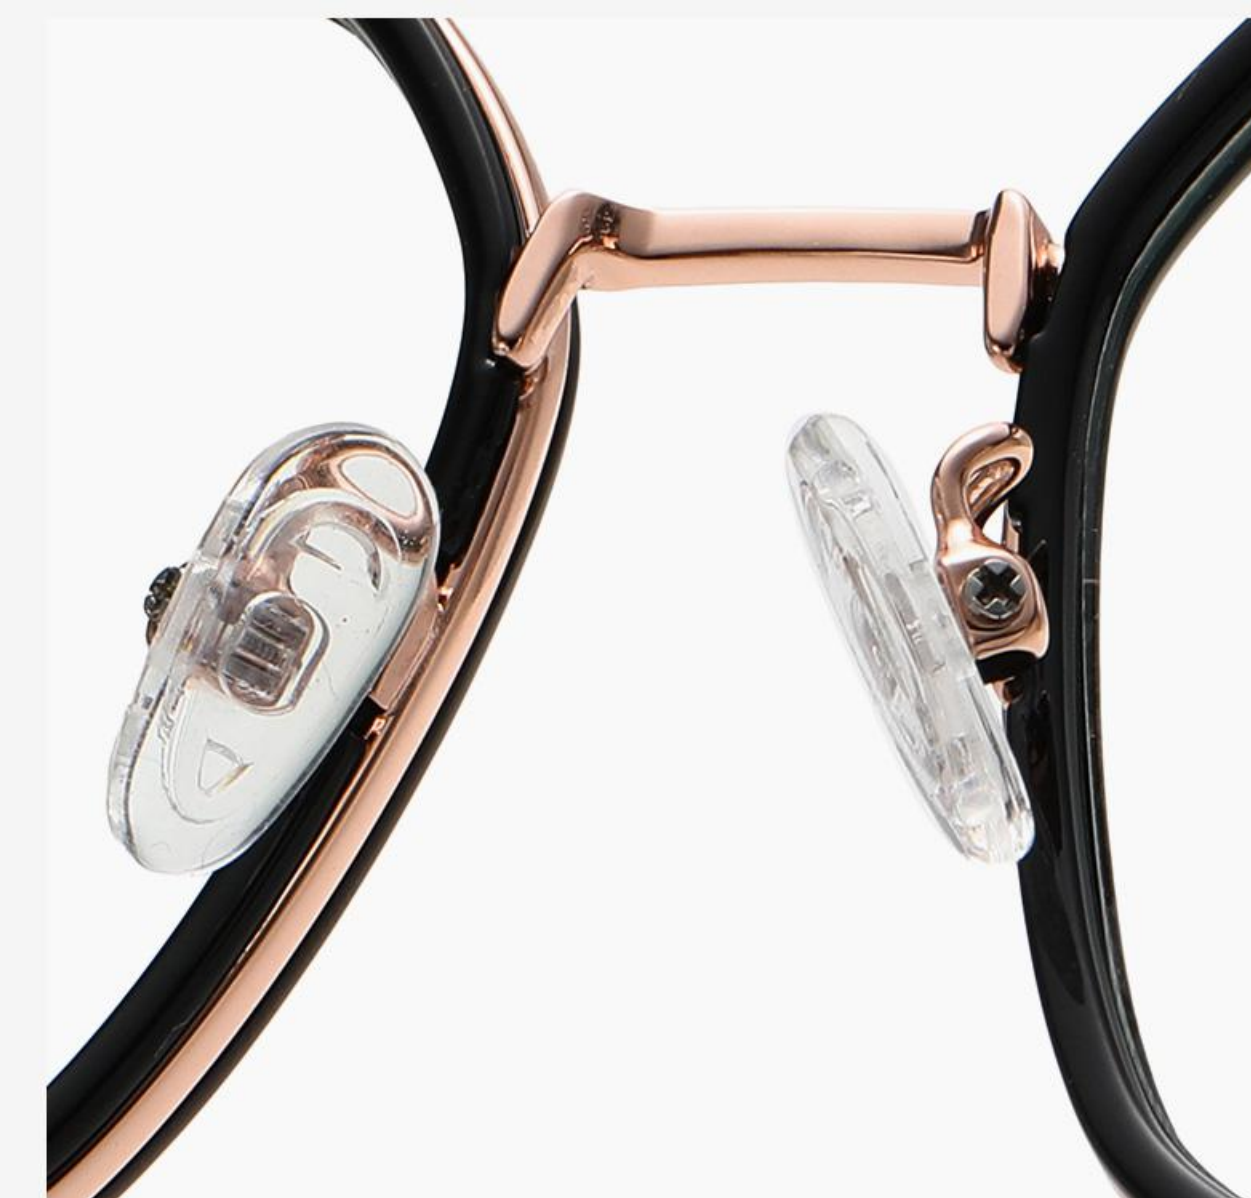

NO.3 Bright Deep Tea/Gold C67-P81

NO.4 Gradient Tea/ Gold C174-P81

TR+METAL

▲ TR-ZC801 Size : 54-16-140

Anti blue light

N0.2 Transparent Grey C25-P81

N0.3 Transparent C26-P81

N0.4 Tea Demi Floral C70-P81

N0.6 Bright Transparent Tea C278-P81

TR90 + METAL

▲ TJ807

Size : 50-19-145

Anti Blue Light

N0.1 Bright Black / Gold C01-P81

N0.2 Transparent / Silver C26-P81

N0.3 Green - Transparent / Gold C321-P81

N0.4 Purple - Pink / Gold C468-P81

N0.5 Pink - Light Pink / Gold C469-P81

TR90 + METAL

TJ808

Size : 49-19-145

Anti Blue Light

N0.1 Bright Black / Gold C01-P81

N0.2 Gradient Transparent Pink / Gold
C407-P81

N0.3 Purple - Blue / Silver
C470-P81

N0.4 Gradient Transparent Red / Gold
C471-P81

N0.5 Gradient Transparent Light Green / Silver
C472-P81

TR90 + METAL

▲ TJ812 Size : 50-20-140

Anti Blue Light

N0.1 Bright Black C01-P81