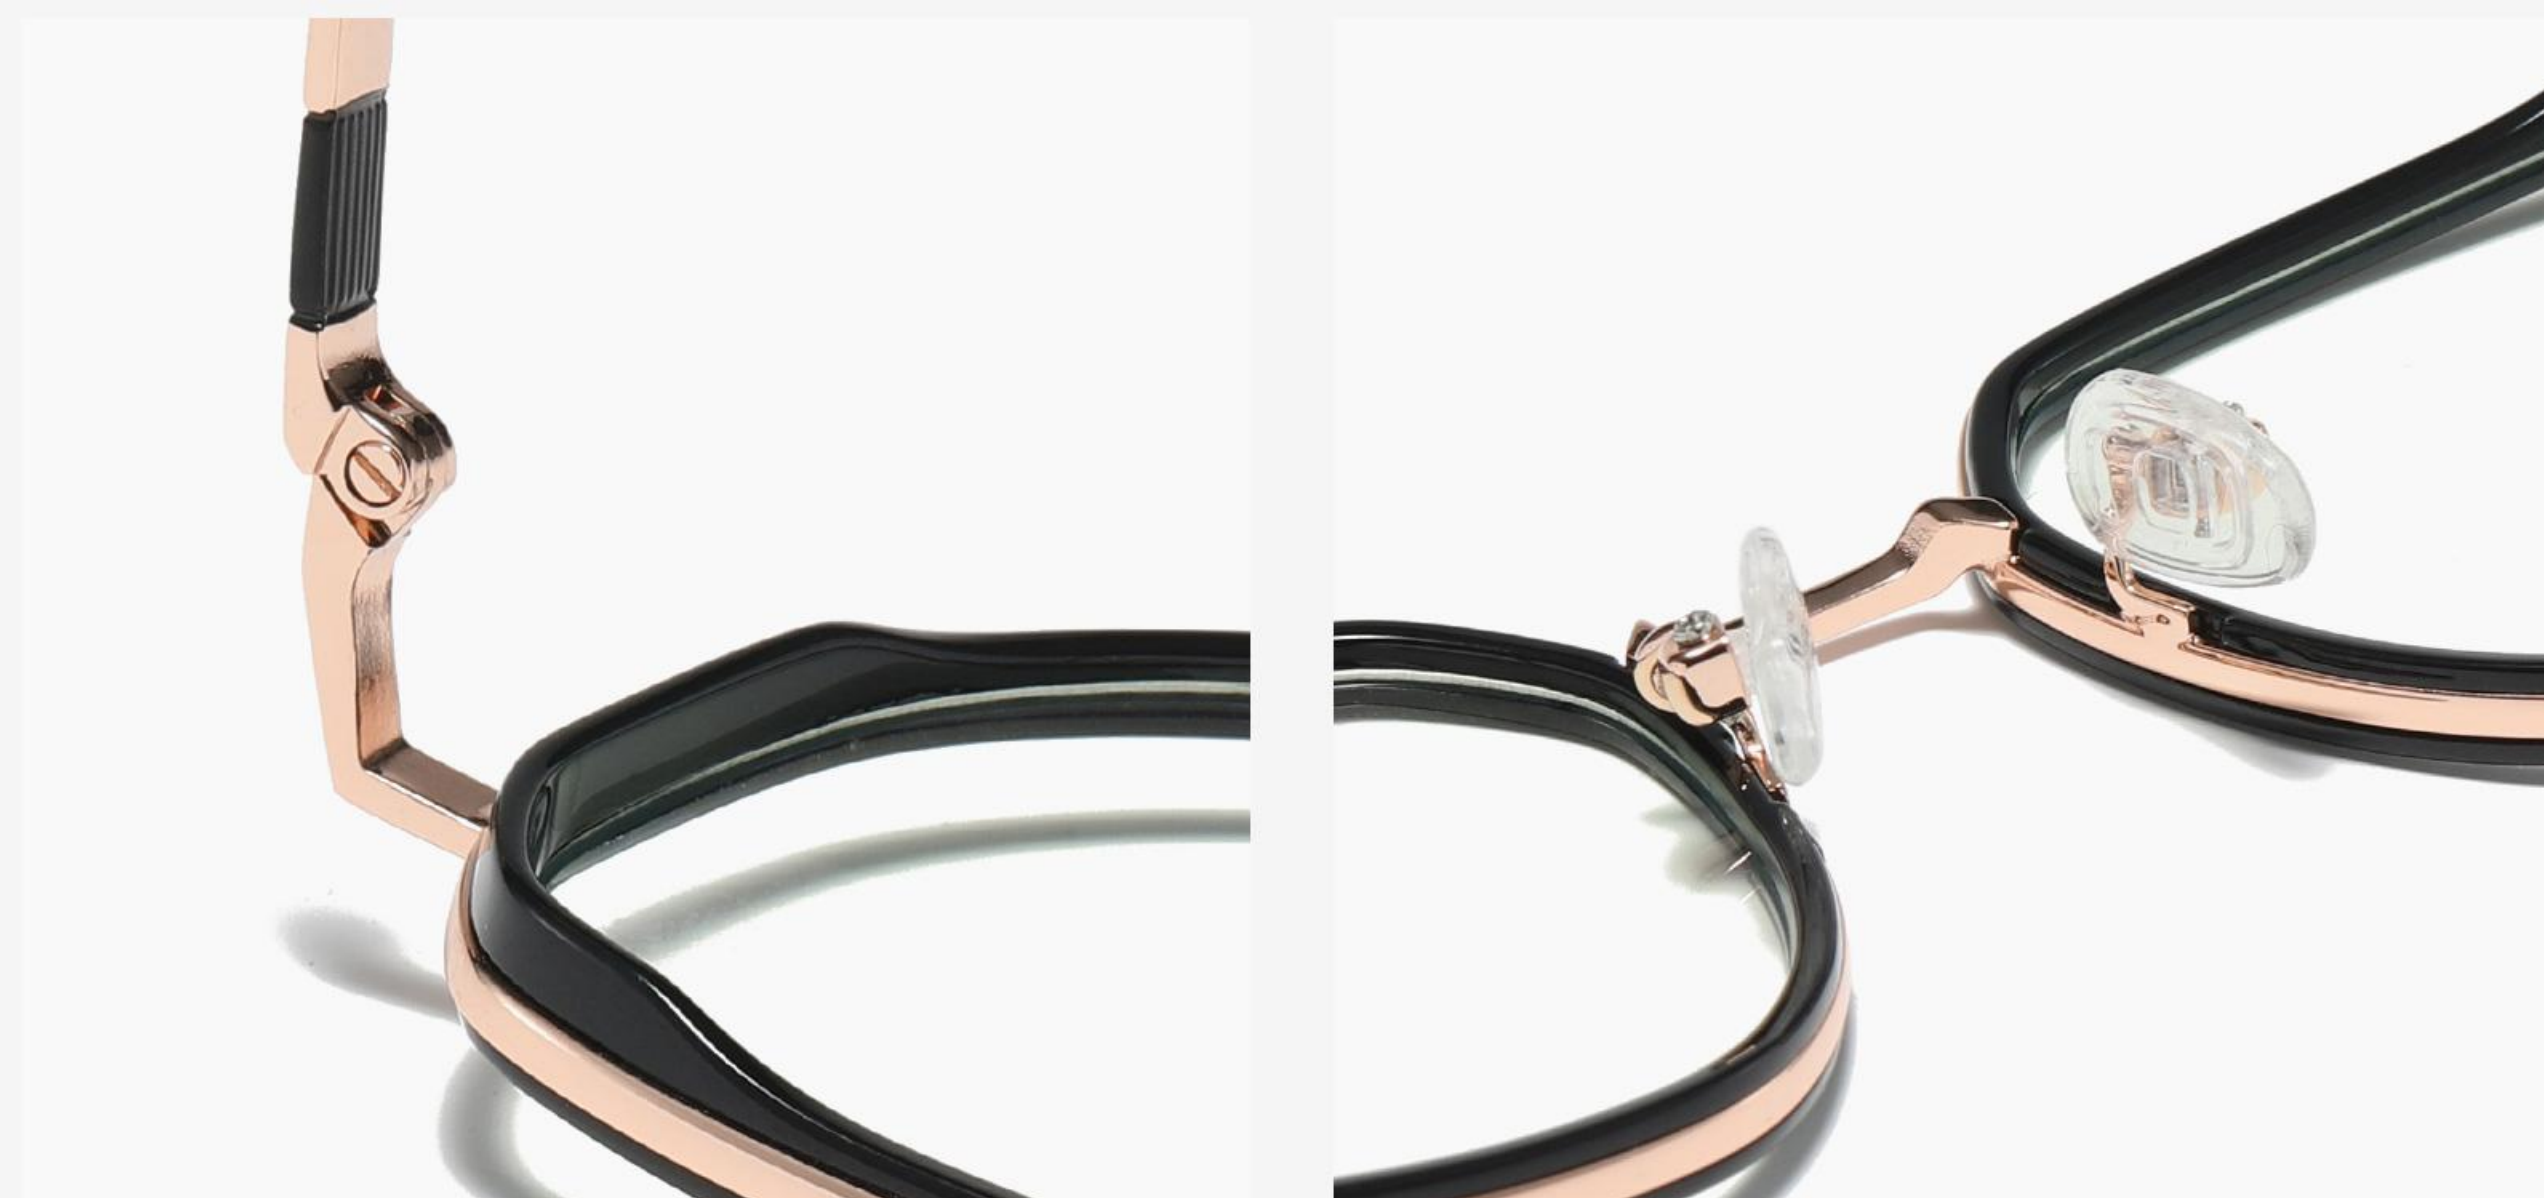

N0.2 Bright Transparent Pink C440-P81

N0.3 Bright Transparent Green C441-P81

N0.4 Bright Transparent Yellow C442-P81

N0.5 Bright Transparent Blue C443-P81

TR+METAL

▲ TR-ZC809 Size : 48-21-145

Anti blue light

N0.1 Bright Black C01-P81

N0.2 Red Brown C444-P81

N0.3 Brown C445-P81

N0.4 Blue Green C446-P81

N0.5 Dark Green C447-P81

TR+METAL

▲ TR-ZC829 Size : 49-19-145

Anti blue light

N0.2 Gradient Grey / Silver C431-P81

N0.3 Gradient Pink / Gold C341-P81

N0.4 Transparent Red /Gold C42-P81

N0.5 Gradient Blue / Silver C28-P81

TR+METAL

▲ TR-ZC830 Size : 49-19-145

Anti blue light

NO.2 Gradient Green /Silver C432-P81

NO.3 Bright Deep Tea/Gold C67-P81

NO.4 Gradient Tea/ Gold C174-P81

TR+METAL

▲ TR-ZC801 Size : 54-16-140

Anti blue light

N0.2 Transparent Grey C25-P81

N0.3 Transparent C26-P81

N0.4 Tea Demi Floral C70-P81