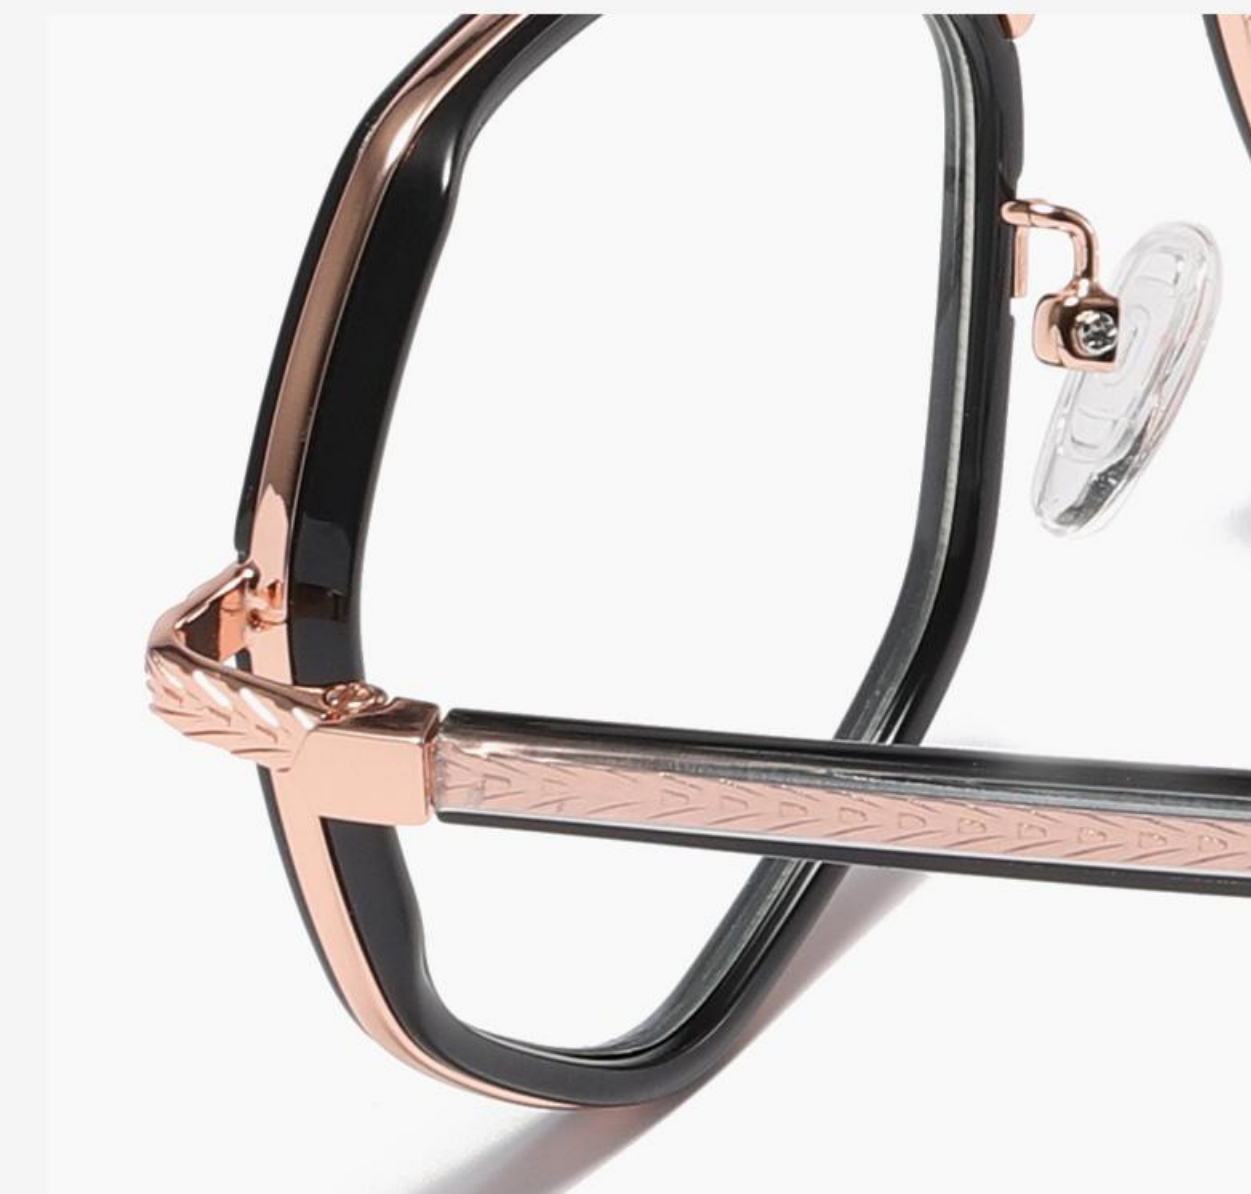

N0.6 Bright Transparent Tea C278-P81

TR90 + METAL

▲ TJ807

Size : 50-19-145

Anti Blue Light

N0.1 Bright Black / Gold C01-P81

N0.2 Transparent / Silver C26-P81

N0.3 Green - Transparent / Gold C321-P81

N0.4 Purple - Pink / Gold C468-P81

N0.5 Pink - Light Pink / Gold C469-P81

TR90 + METAL

TJ808

Size : 49-19-145

Anti Blue Light

N0.1 Bright Black / Gold C01-P81

N0.2 Gradient Transparent Pink / Gold
C407-P81

N0.3 Purple - Blue / Silver
C470-P81

N0.4 Gradient Transparent Red / Gold
C471-P81

N0.5 Gradient Transparent Light Green / Silver
C472-P81

TR90 + METAL

▲ TJ812 Size : 50-20-140

Anti Blue Light

N0.1 Bright Black C01-P81