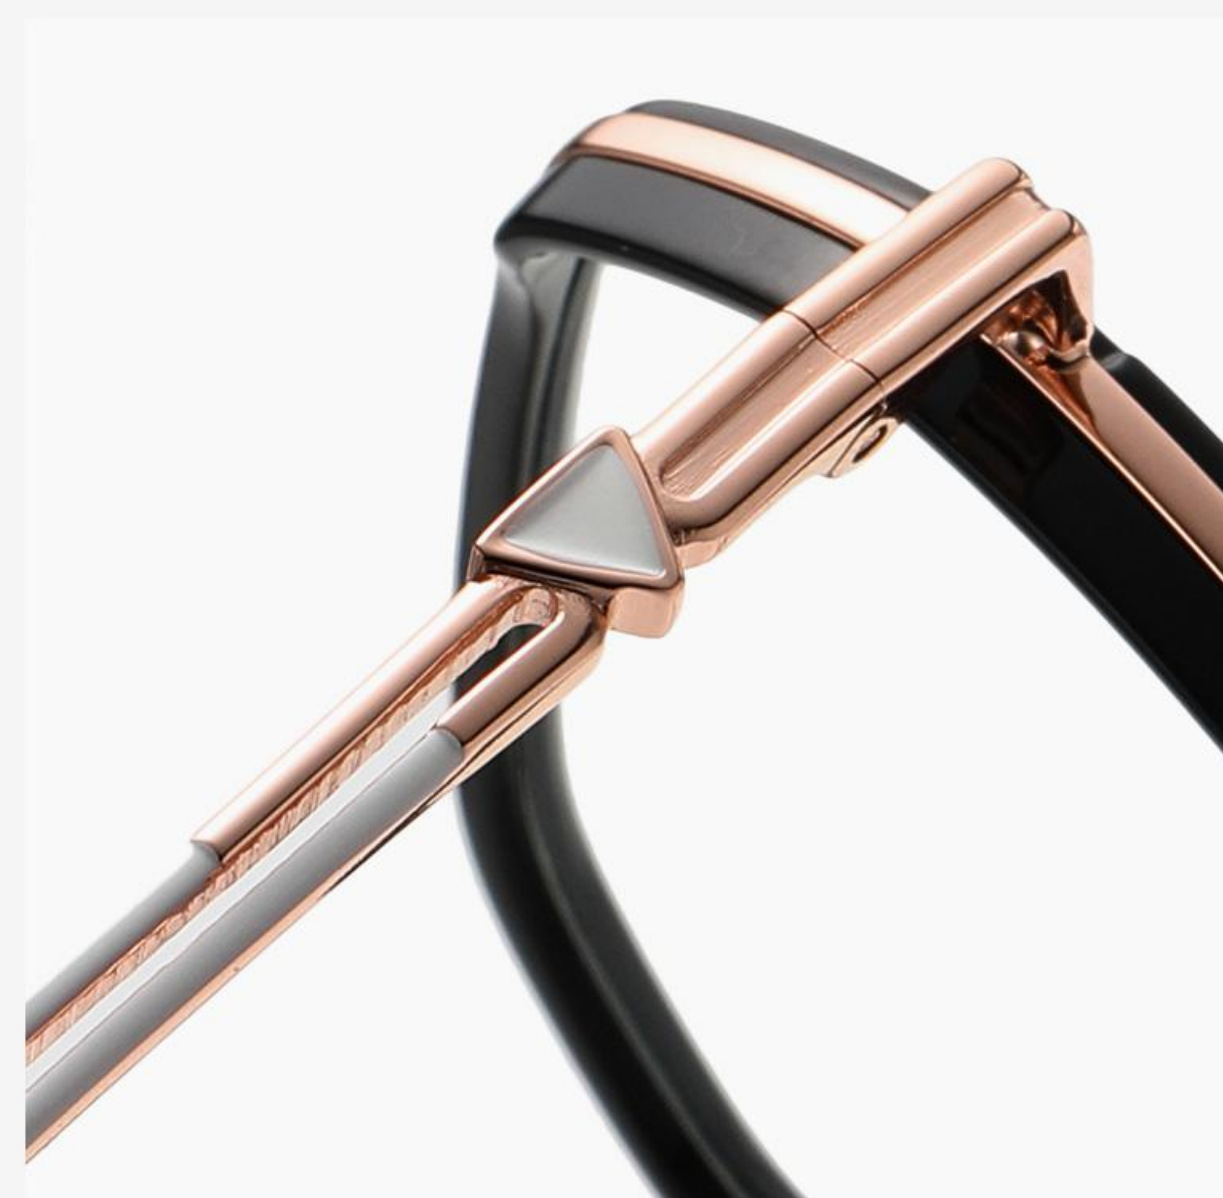

NO.3 Bright Deep Tea/Gold C67-P81

NO.4 Gradient Tea/ Gold C174-P81

TR+METAL

▲ TR-ZC801 Size : 54-16-140

Anti blue light

N0.2 Transparent Grey C25-P81

N0.3 Transparent C26-P81

N0.4 Tea Demi Floral C70-P81

N0.6 Bright Transparent Tea C278-P81

TR90 + METAL

▲ TJ807

Size : 50-19-145

Anti Blue Light

N0.1 Bright Black / Gold C01-P81

N0.2 Transparent / Silver C26-P81

N0.3 Green - Transparent / Gold C321-P81

N0.4 Purple - Pink / Gold C468-P81

N0.5 Pink - Light Pink / Gold C469-P81

TR90 + METAL

TJ808

Size : 49-19-145

Anti Blue Light

N0.1 Bright Black / Gold C01-P81

N0.2 Gradient Transparent Pink / Gold
C407-P81