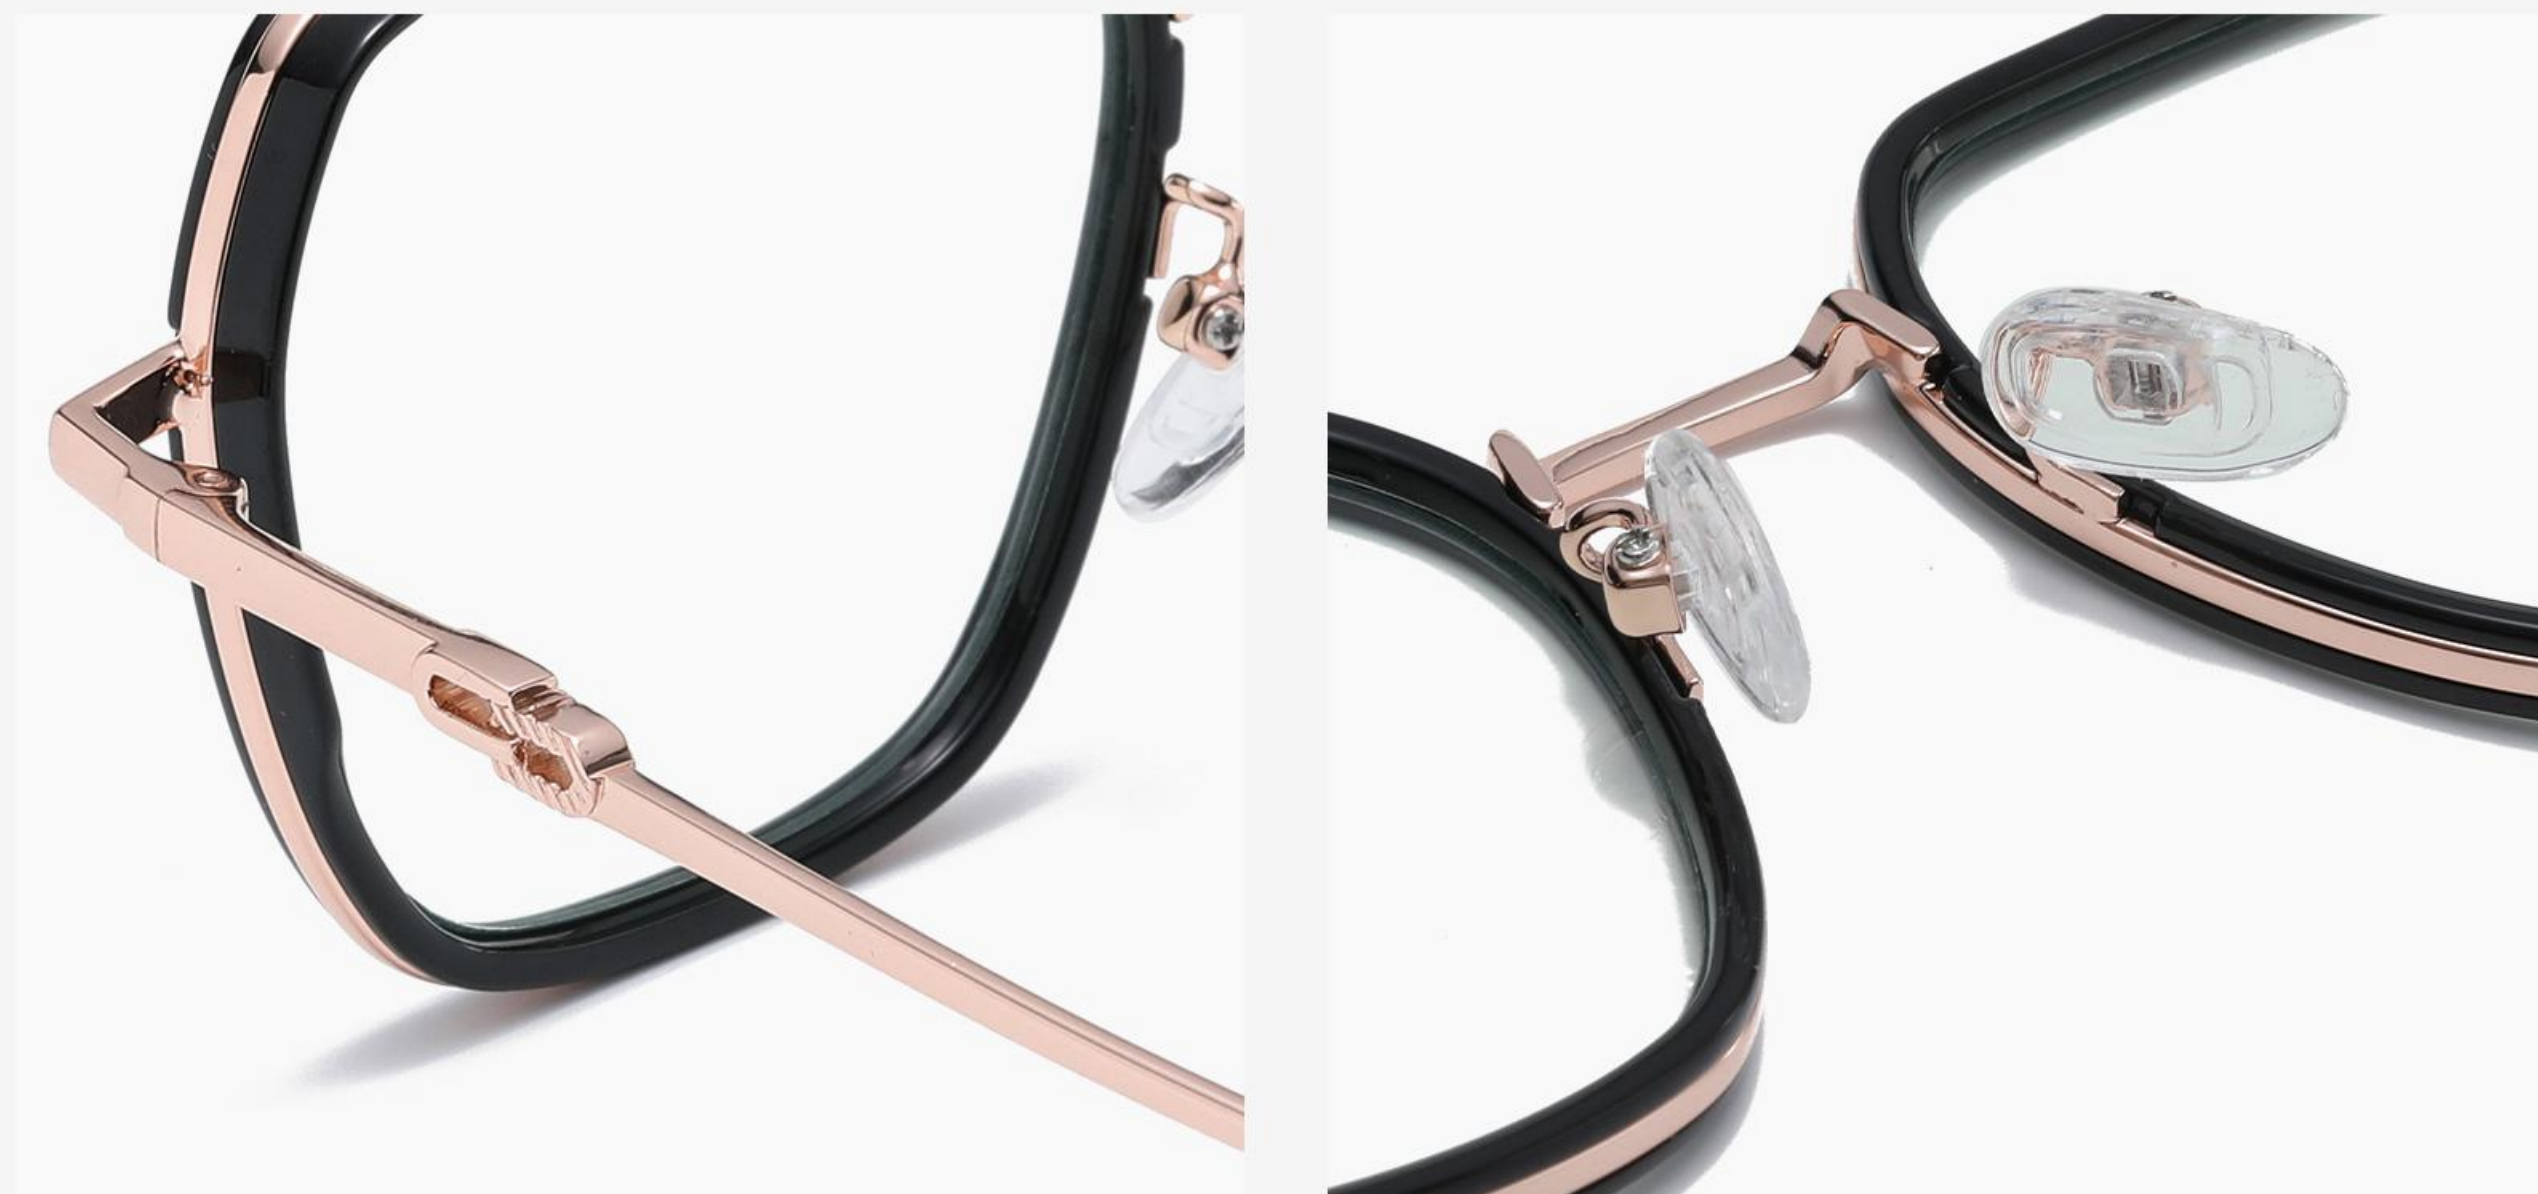

N0.5 Solid Pink / Gold C545-P81

N0.1 Bright Black C01-P81