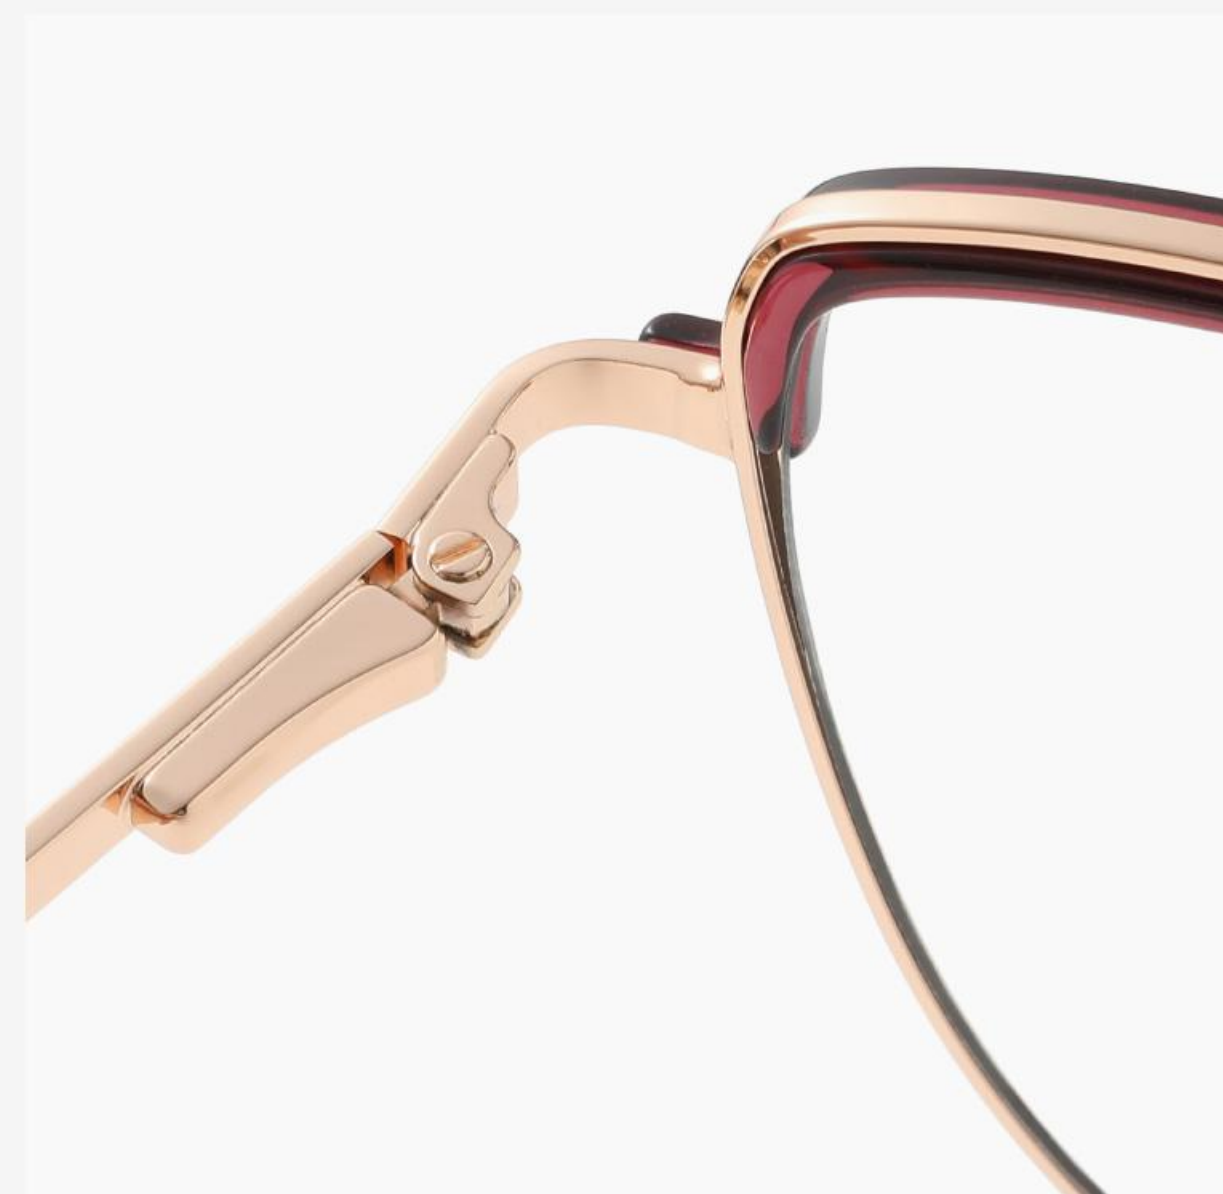

TR+METAL

▲ TB3203 Size : 54-15-143

Anti blue light

N0.1 Gold / Bright Black C135-P81

N0.2 Silver / Transparent Coffee C669-P81

N0.3 Gun / Transparent Purple C667-P81

N0.4 Gold / Green Demi Floral C668-P81

N0.5 Gold / Burgundy Red C670-P81

TR+METAL

▲ TB3204 Size : 53-16-143

Anti blue light

N0.1 Bright Black / Gold C218-P81

N0.2 亮透浅茶/银C671-P81

N0.3 亮透紫红/金C672-P81

N0.4 亮蓝玳瑁/银C673-P81

N0.5 亮透蓝/金C674-P81

TR+METAL

▲ TB3205 Size : 53-17-143

Anti blue light

N0.1 Gold / Bright Black C218-P81

N0.2 Silver/ Black Demi Floral C676-P81

N0.3 Silver/ Bright Green C675-P81

N0.4 Gold/ Bright Transparent Red C678-P81

N0.5 Silver / Bright Transparent Grey Blue C677-P81

TR90 + METAL

▲ TJ842

Size : 50-19-145

Anti Blue Light

N0.1 Bright Rose Gold / Transparent Pink
C11-P81

N0.2 Bright Rose Gold / Transparent Red
C11-P81-1

N0.3 Bright Silver / Transparent Blue
C05-P81

N0.4 Bright Silver / Transparent Grey
C05-P81-1