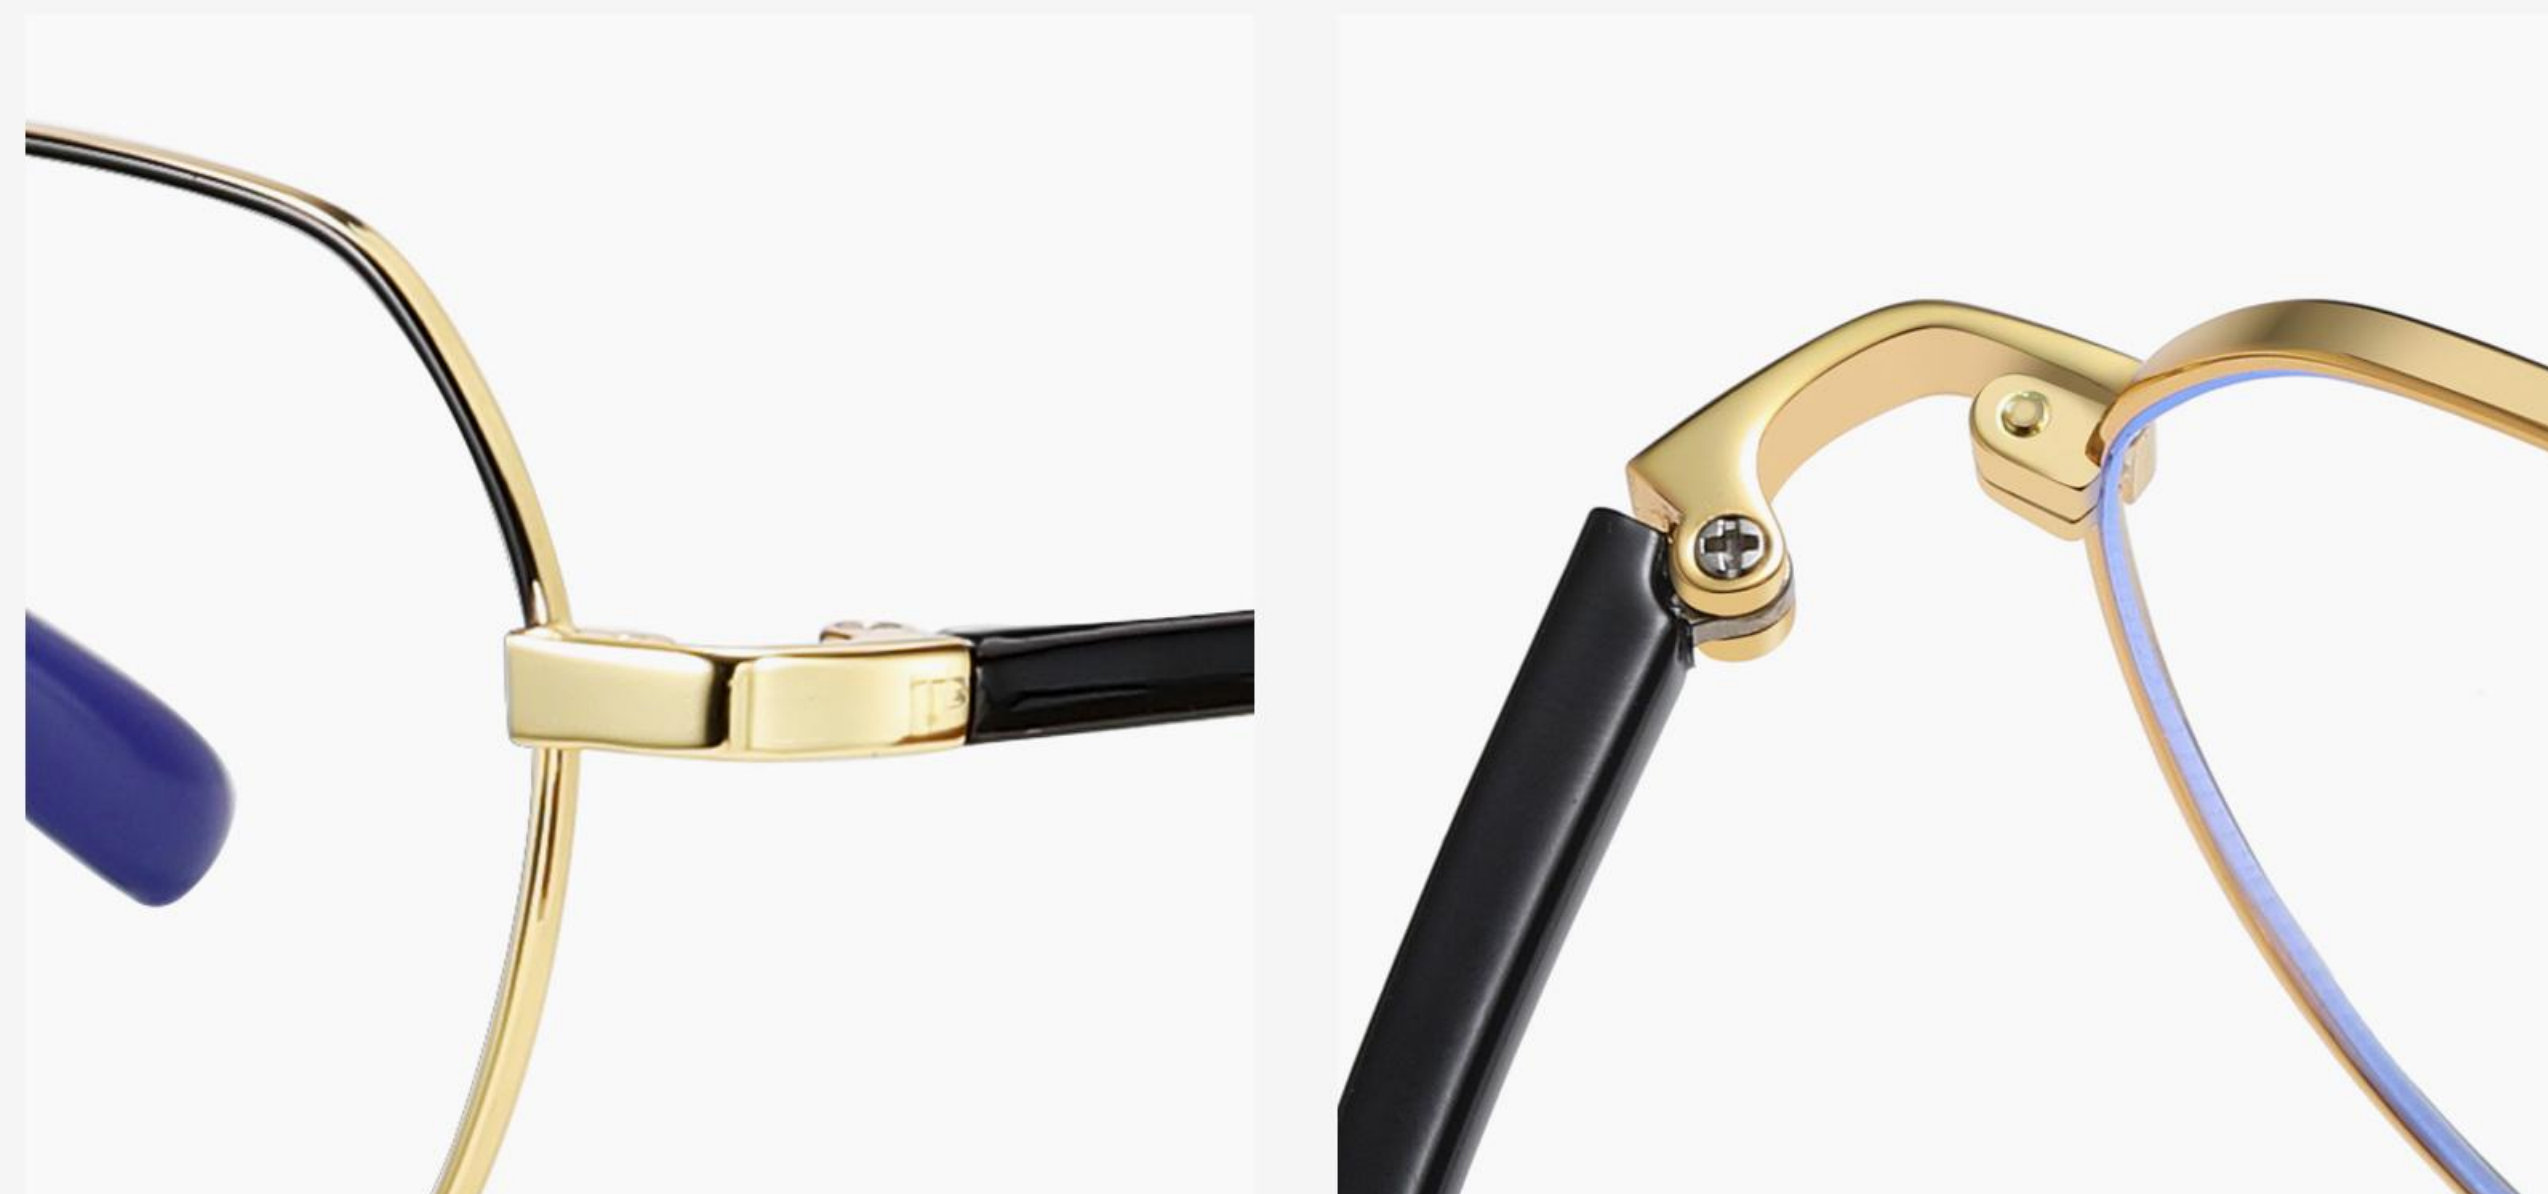

Anti blue light

N0.1 Bright Silver C05-K01-P30-J01

N0.2 Rose Gold C30-P30-J01

N0.3 Bright Gold C06-K01-P30-J01

N0.4 Bright Black C01-P30-J01

METAL

▲ 2125

Size : 50-17-142

Anti blue light

N0.1 Matte Black C01-P30-J01

N0.2 Gold Black C06-K01-P30-J01

N0.4 Silver Black C05-K01-P30-J01

METAL

▲ 2127

Size : 50-17-142

Anti blue light

N0.1 Bright Gold C06-K01-P30-J01

N0.2 Bright Silver C05-K01-P30-J01

N0.3 Matte Black C01-P30-J01

METAL

▲ 2128

Size : 51-17-142

Anti blue light

N0.1 Matte Black C01-P30-J01

N0.2 Silver Black C05-P30-J26

N0.3 Gold Black C06-K01-P30-J01

METAL

▲ **WD1918** Size : 52-18-142

Anti Blue Light

N0.1 Gold Black C1

N0.2 Silver Black C2

N0.3 Bright Gold C3