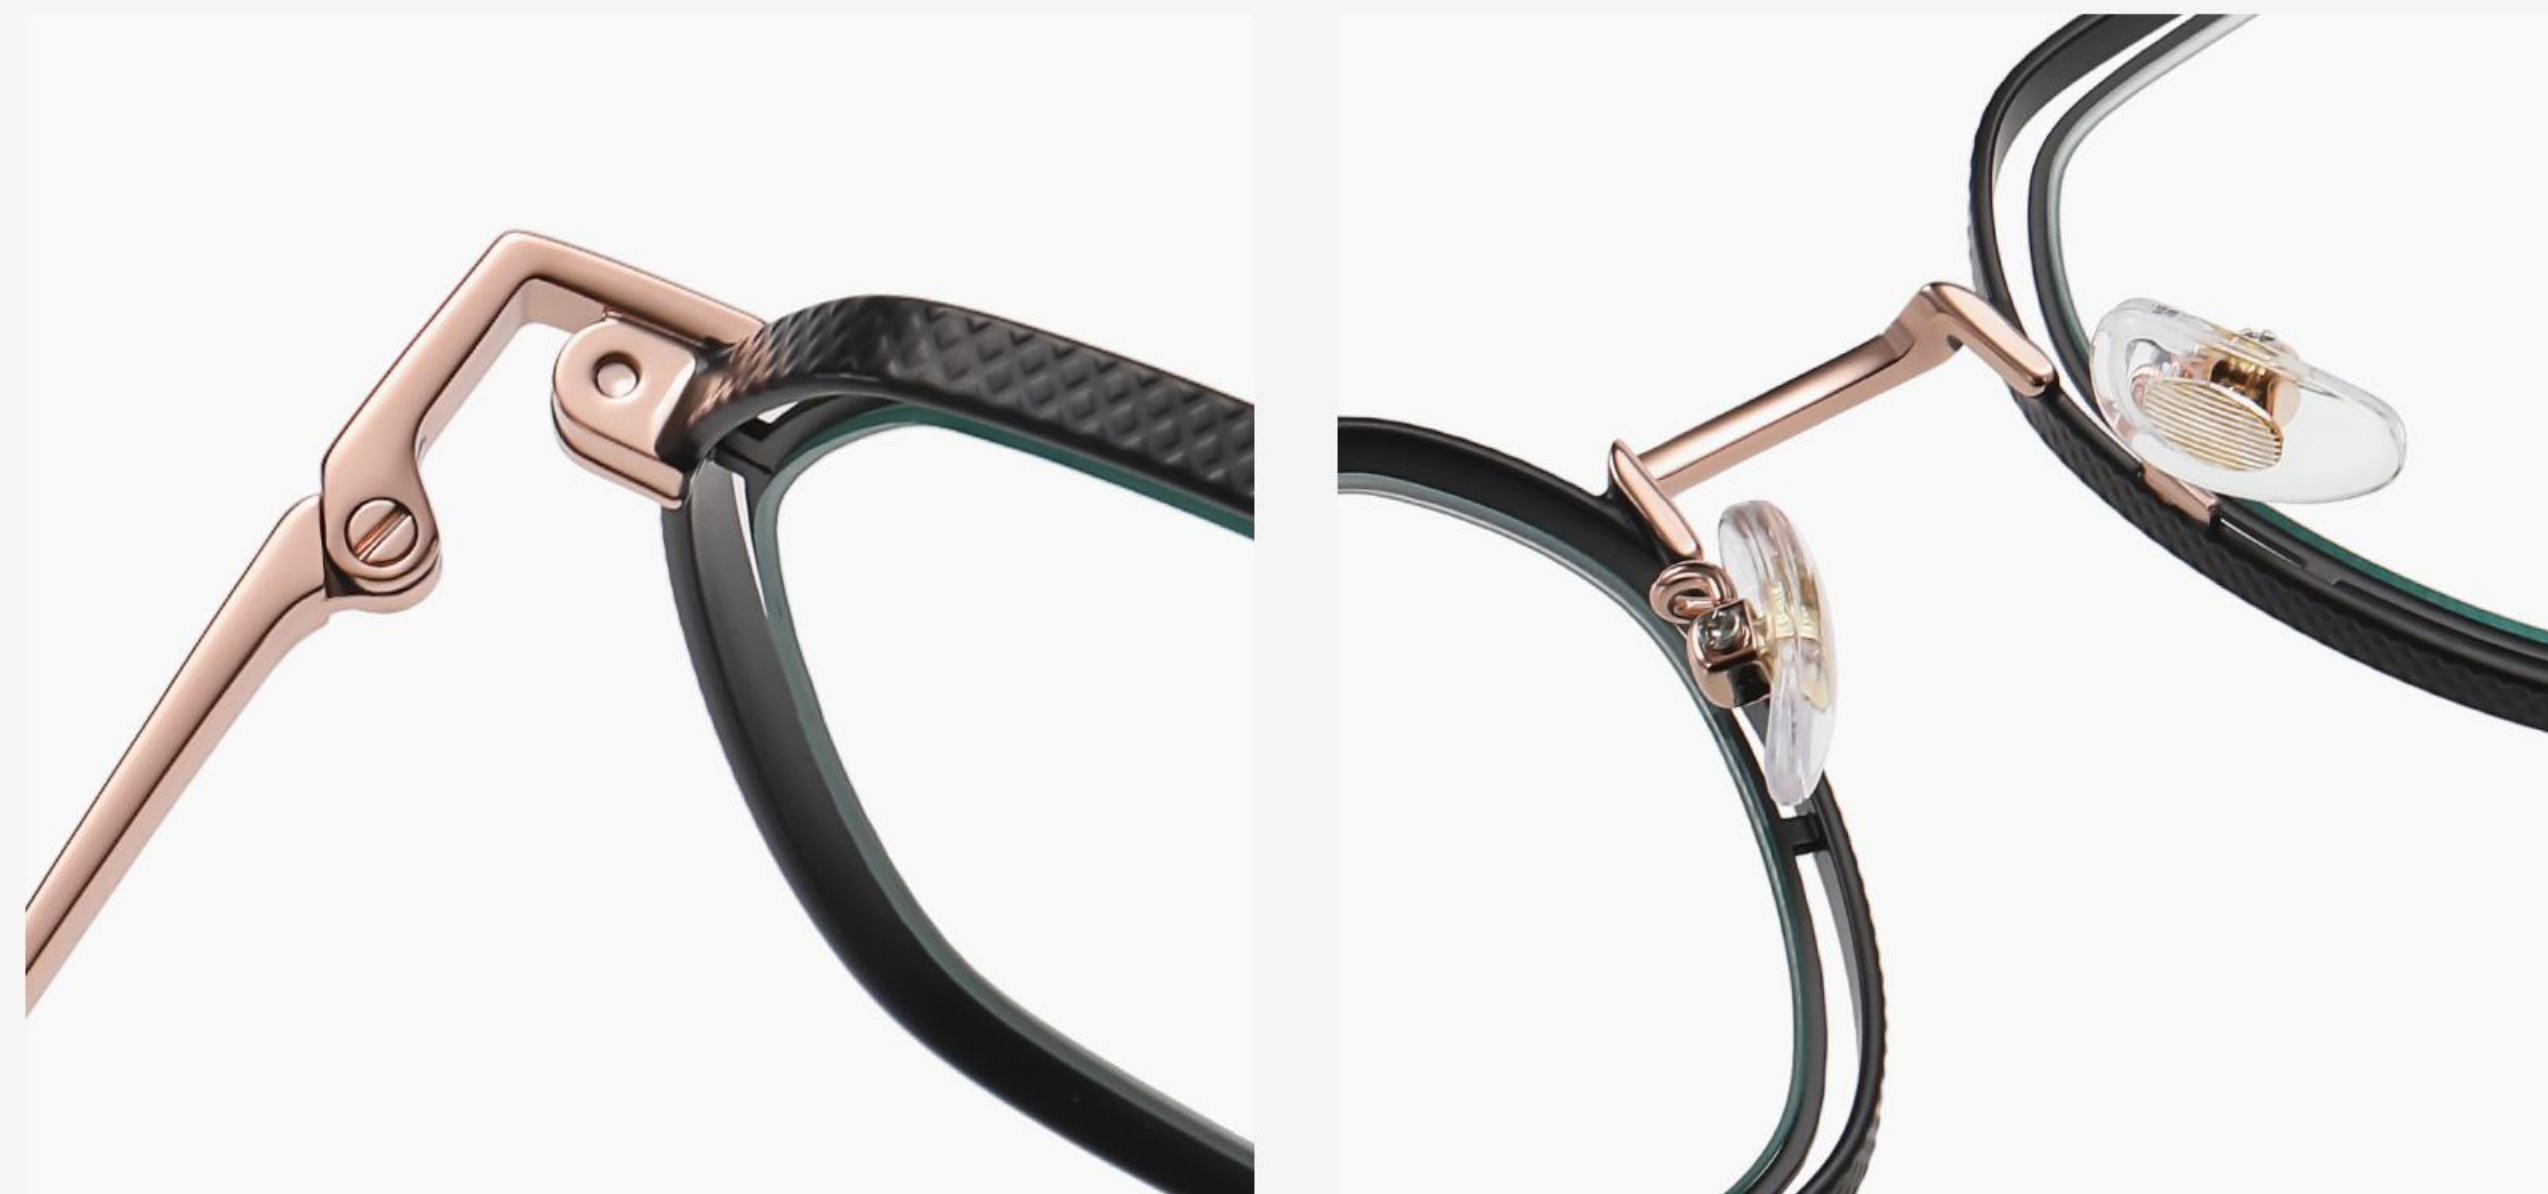

METAL

Blue Light Blocking Glasses for Adults _ Metal
Blue Light Glasses Manufacturer in China
www.HEAPPY.com

▲ JS8601 Size : 48-21-145

Anti blue light

N0.1 Gun / Black C31-P81

N0.2 Japan Gold / Black C99-P81

N0.3 Rose Gold / Black C109-P81

N0.4 Silver / Black C05-P81

METAL

▲ JS8602 Size : 48-21-145

Anti blue light

N0.1 Silver / Black C05-P81

N0.2 Rose Gold / Black C109-P81

N0.3 Gun / Black C31-P81

N0.4 Japan Gold / Black C105-P81

METAL

▲ JS8611

Size : 52-16-140

Anti blue light

N0.1 Gold /Black C02-P81

N0.2 Rose Gold/ Red C11-P81

N0.3 Rose Gold/Coffee C11-P81-1