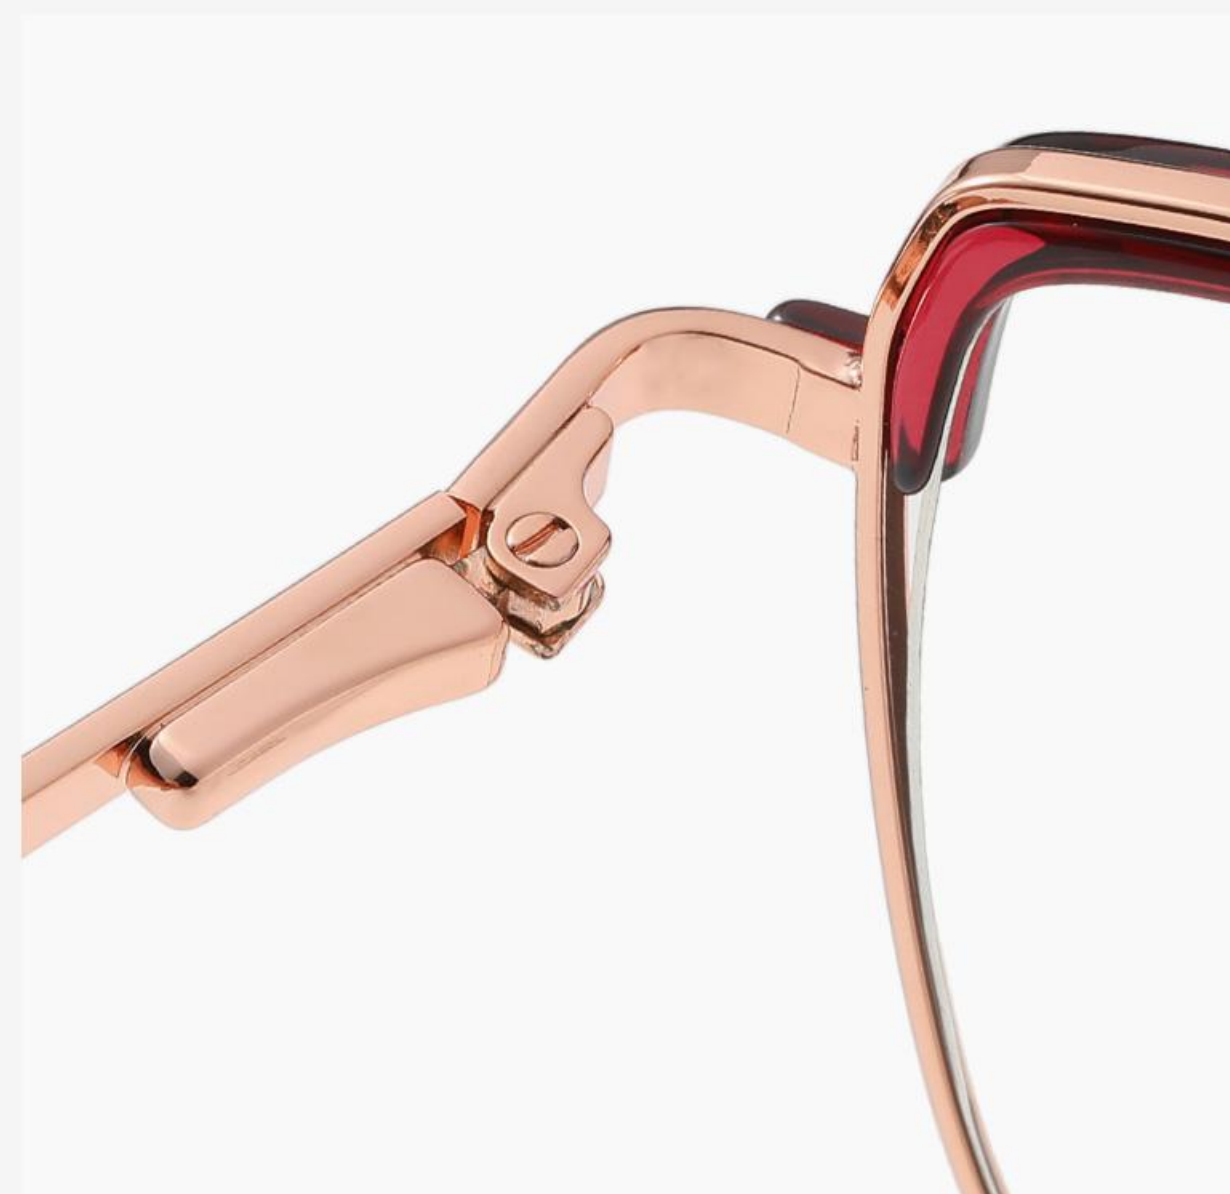

▲ TB3202 Size : 52-18-143

Anti blue light

N0.1 Gold / Bright Black C218-P81

N0.2 Gold / Bright Green C663-P81

N0.3 Silver / Bright Purple Red C665-P81

N0.4 Gold / Pink Demi Floral C664-P81

N0.5 Gold / Bright Blue C666-P81

TR+METAL

▲ TB3203 Size : 54-15-143

Anti blue light

N0.1 Gold / Bright Black C135-P81

N0.2 Silver / Transparent Coffee C669-P81

N0.3 Gun / Transparent Purple C667-P81

N0.4 Gold / Green Demi Floral C668-P81

N0.5 Gold / Burgundy Red C670-P81

TR+METAL

▲ TB3204 Size : 53-16-143

Anti blue light

N0.1 Bright Black / Gold C218-P81

N0.2 亮透浅茶/银C671-P81

N0.3 亮透紫红/金C672-P81

N0.4 亮蓝玳瑁/银C673-P81

N0.5 亮透蓝/金C674-P81