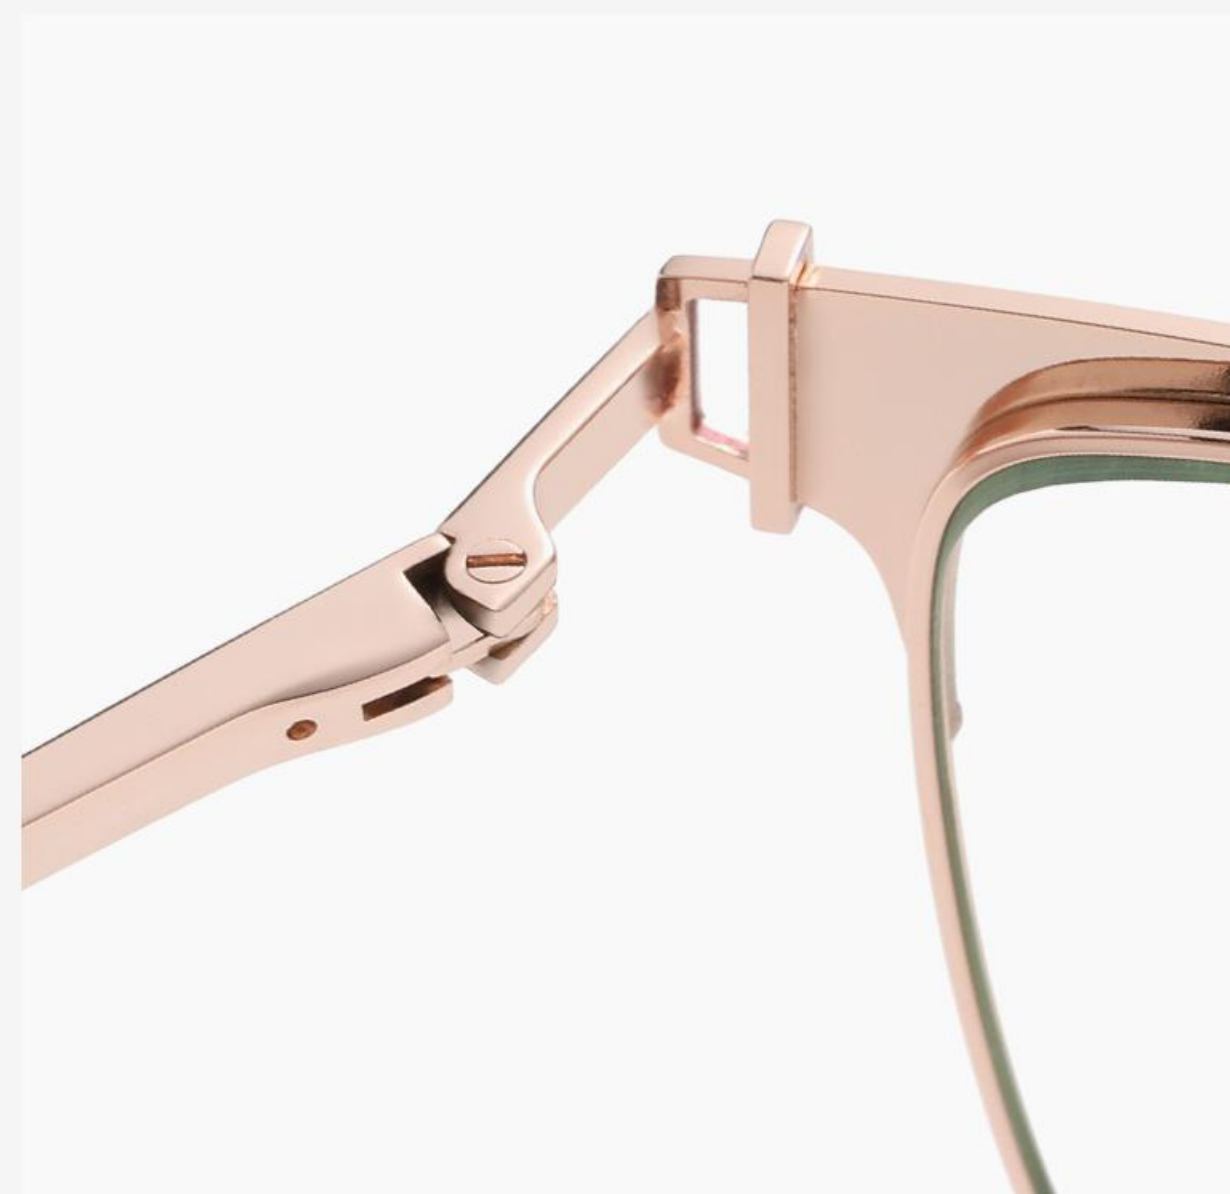

N0.3 Rose Gold / Black C109-P81

N0.4 Silver / Black C05-P81

METAL

▲ JS8602 Size : 48-21-145

Anti blue light

N0.1 Silver / Black C05-P81

N0.2 Rose Gold / Black C109-P81

N0.3 Gun / Black C31-P81

N0.4 Japan Gold / Black C105-P81

METAL

▲ JS8611

Size : 52-16-140

Anti blue light

N0.1 Gold /Black C02-P81

N0.2 Rose Gold/ Red C11-P81

N0.3 Rose Gold/Coffee C11-P81-1

N0.4 Gold/Green C02-P81-1

N0.5 Silver/ Blue C05-P81

METAL

▲ JS8612 Size : 53-14-140

Anti blue light

N0.1 Gold/Black C02-P81

N0.2 Gold /Coffee C02-P81-1

N0.3 RoseGold/Pink C11-P81-1

N0.4 Rose Gold/Purple C11-P81

N0.5 Silver/Blue C05-P81

METAL

▲ JS8613 Size : 54-16-140

Anti blue light

N0.1 Rose Gold/Black C213-P81

N0.2 Rose Gold/ Red C217-P81

N0.3 Gold/Green C216-P81