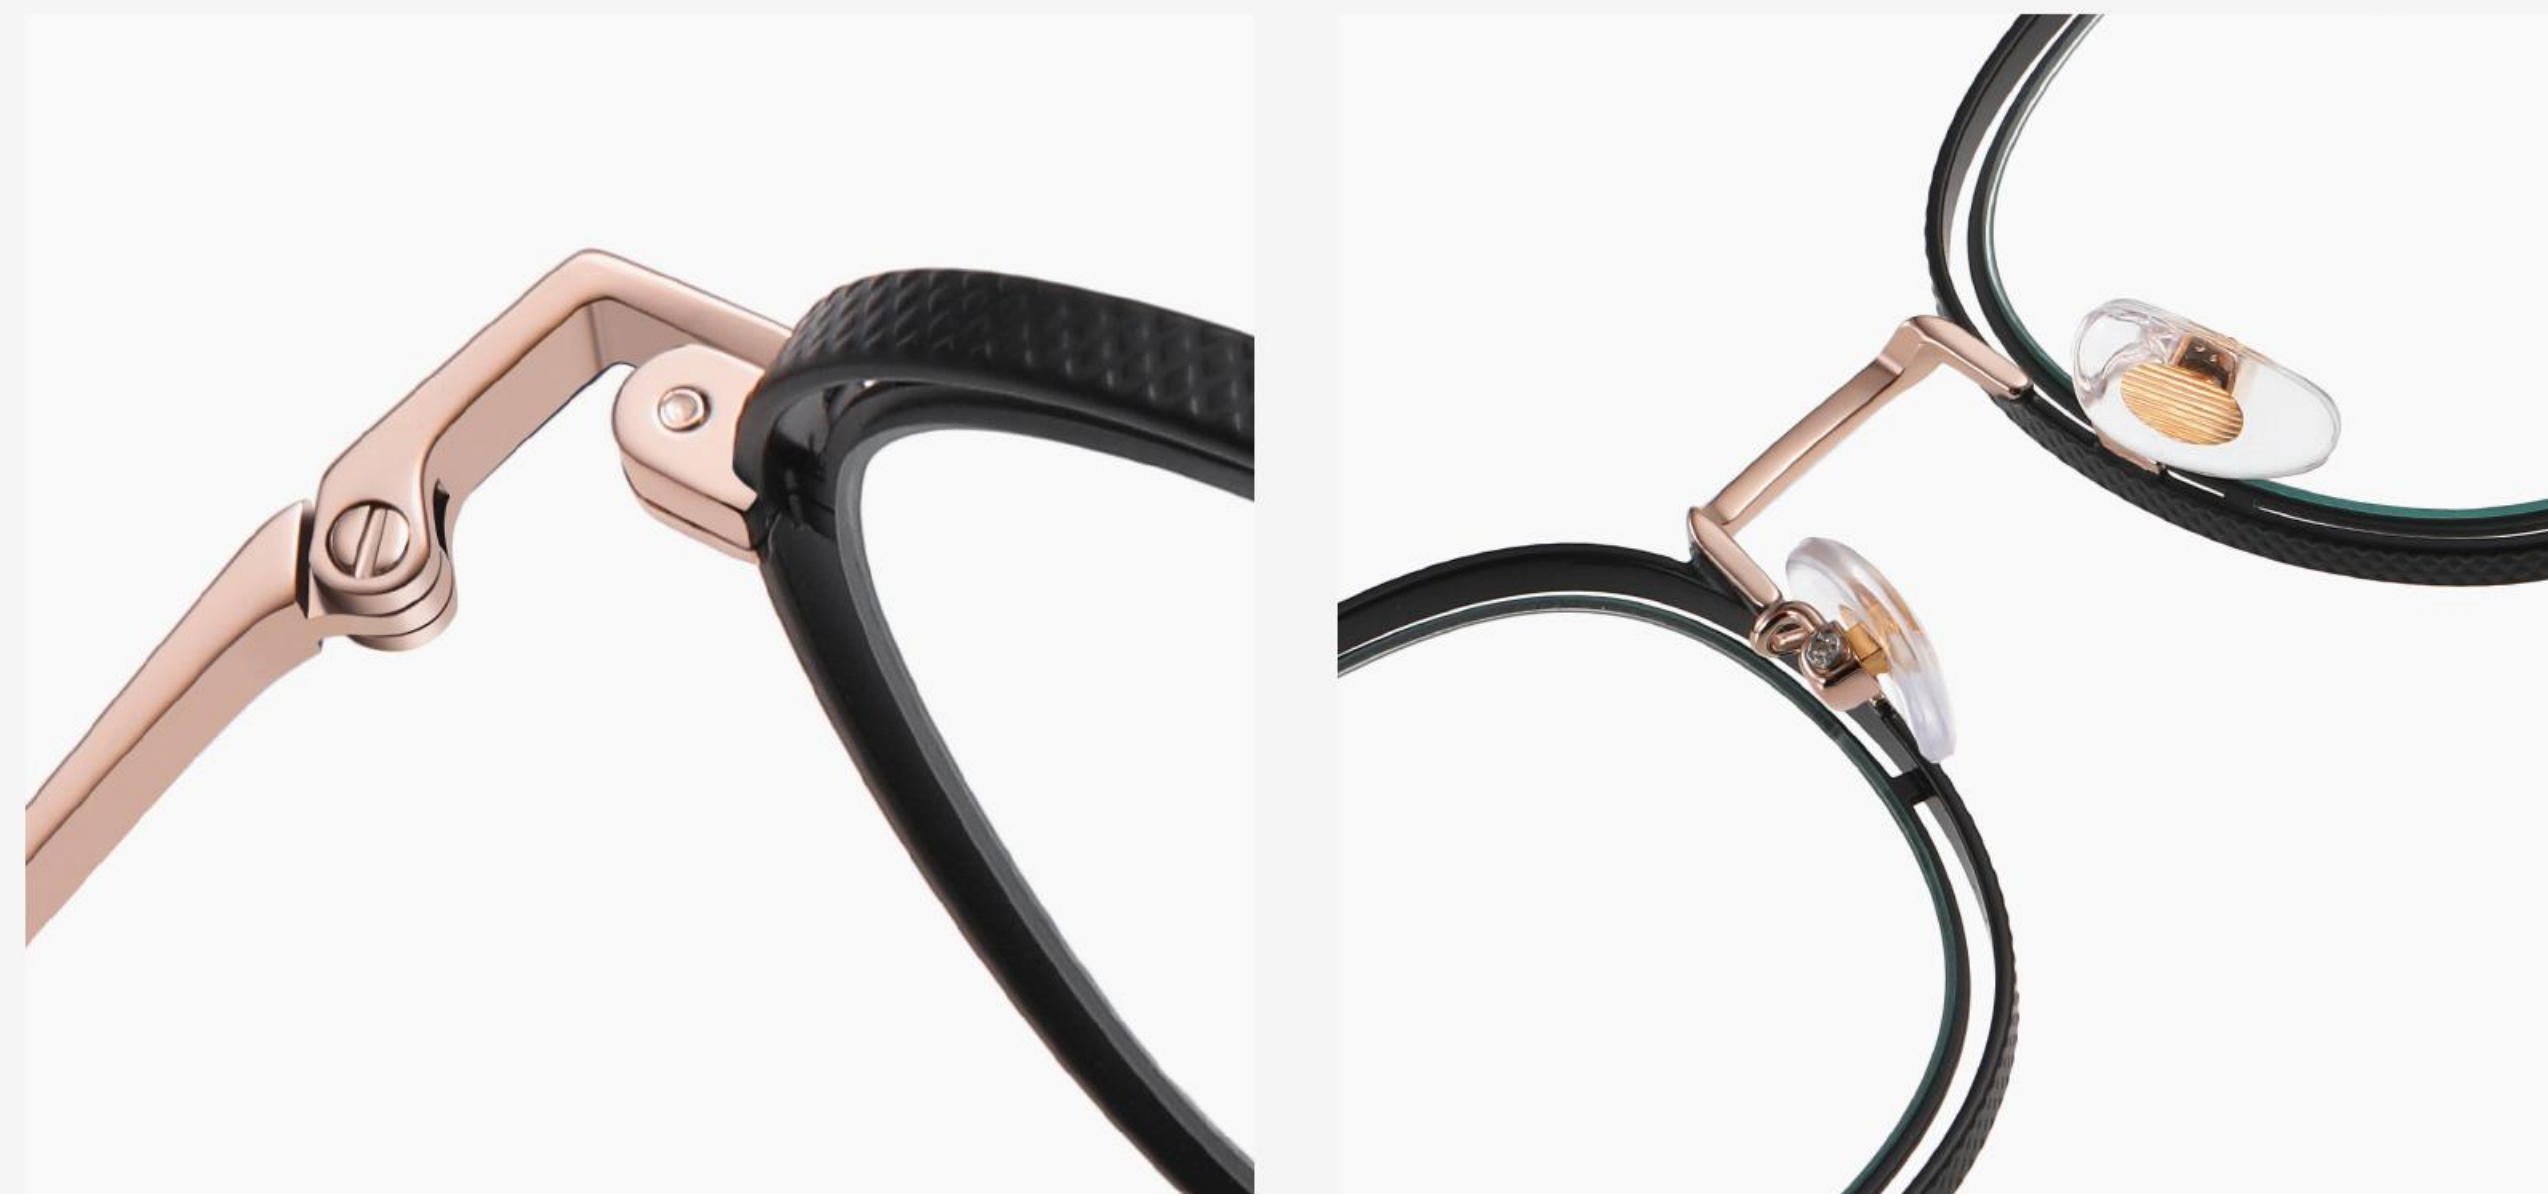

METAL

Blue Light Blocking Glasses for Adults _ Metal
Blue Light Glasses Manufacturer in China
www.HEAPPY.com

▲ JS8601 Size : 48-21-145

Anti blue light

N0.1 Gun / Black C31-P81

N0.2 Japan Gold / Black C99-P81

N0.3 Rose Gold / Black C109-P81

N0.4 Silver / Black C05-P81

METAL

▲ JS8602 Size : 48-21-145

Anti blue light

N0.1 Silver / Black C05-P81

N0.2 Rose Gold / Black C109-P81

N0.3 Gun / Black C31-P81

N0.4 Japan Gold / Black C105-P81

METAL

▲ JS8611

Size : 52-16-140

Anti blue light

N0.1 Gold /Black C02-P81

N0.2 Rose Gold/ Red C11-P81

N0.3 Rose Gold/Coffee C11-P81-1

N0.4 Gold/Green C02-P81-1

N0.5 Silver/ Blue C05-P81

METAL

▲ JS8612 Size : 53-14-140

Anti blue light

N0.1 Gold/Black C02-P81

N0.2 Gold /Coffee C02-P81-1

N0.3 RoseGold/Pink C11-P81-1