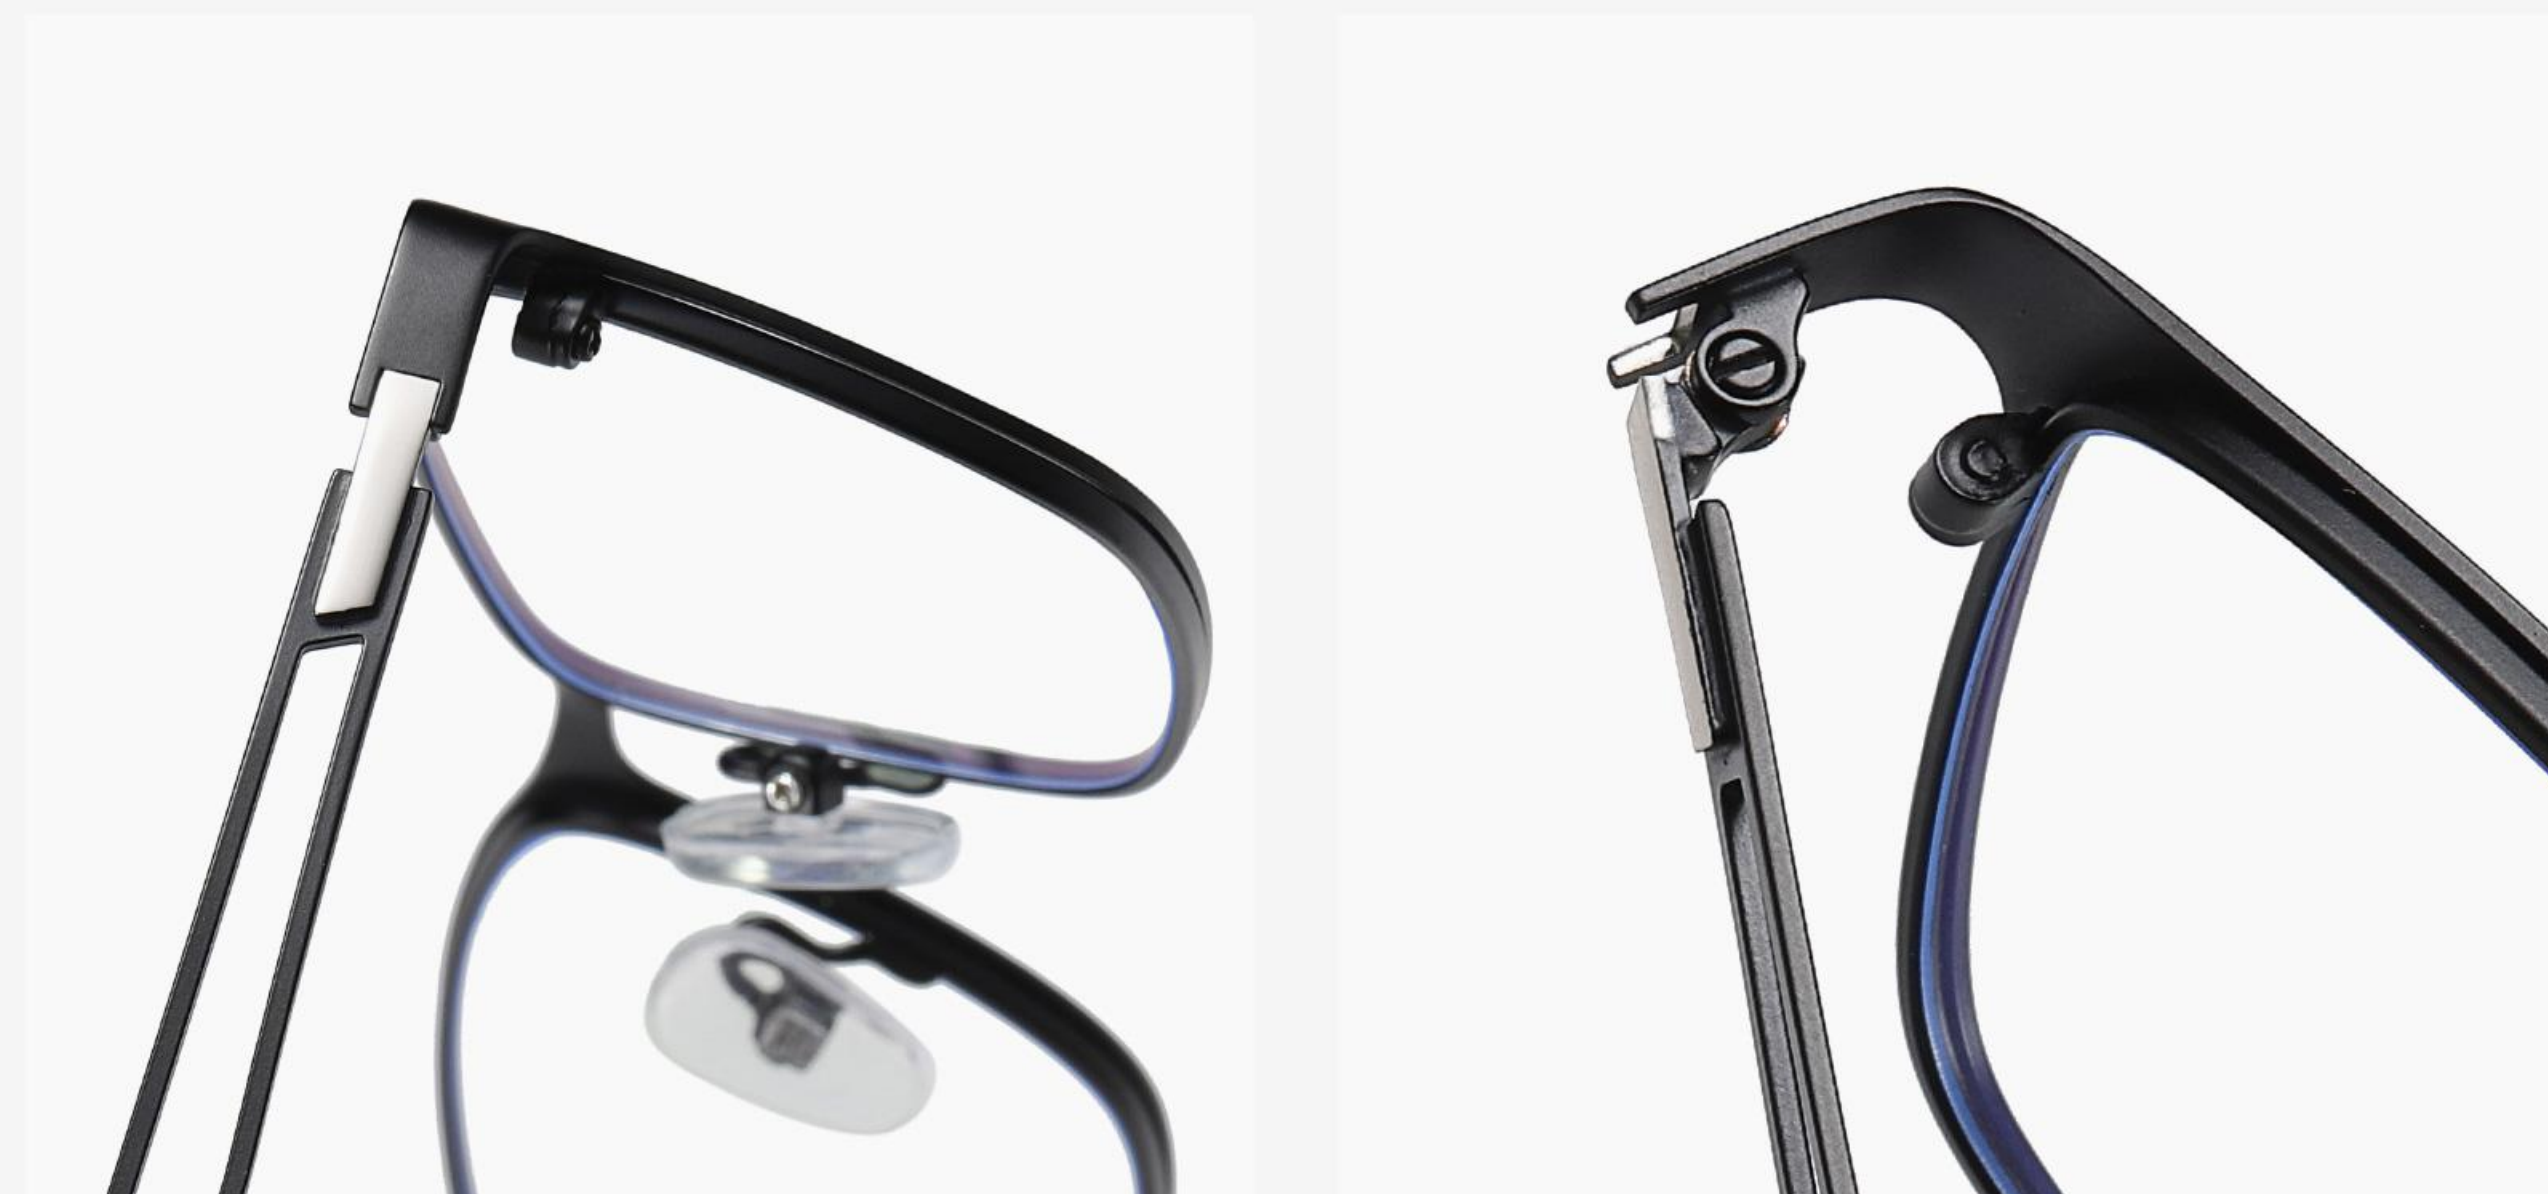

N0.3 Deep Blue / Transparent Blue C20-P30

N0.4 Tea / Transparent Blue C30-P30

METAL

▲ ST5927 Size : 54-18-140

Anti-blue light

N0.1 Matte Black / Transparent Blue C04-P30

N0.2 Gun / Transparent Blue C07-P30

N0.3 Deep Blue / Transparent Blue C20-P30