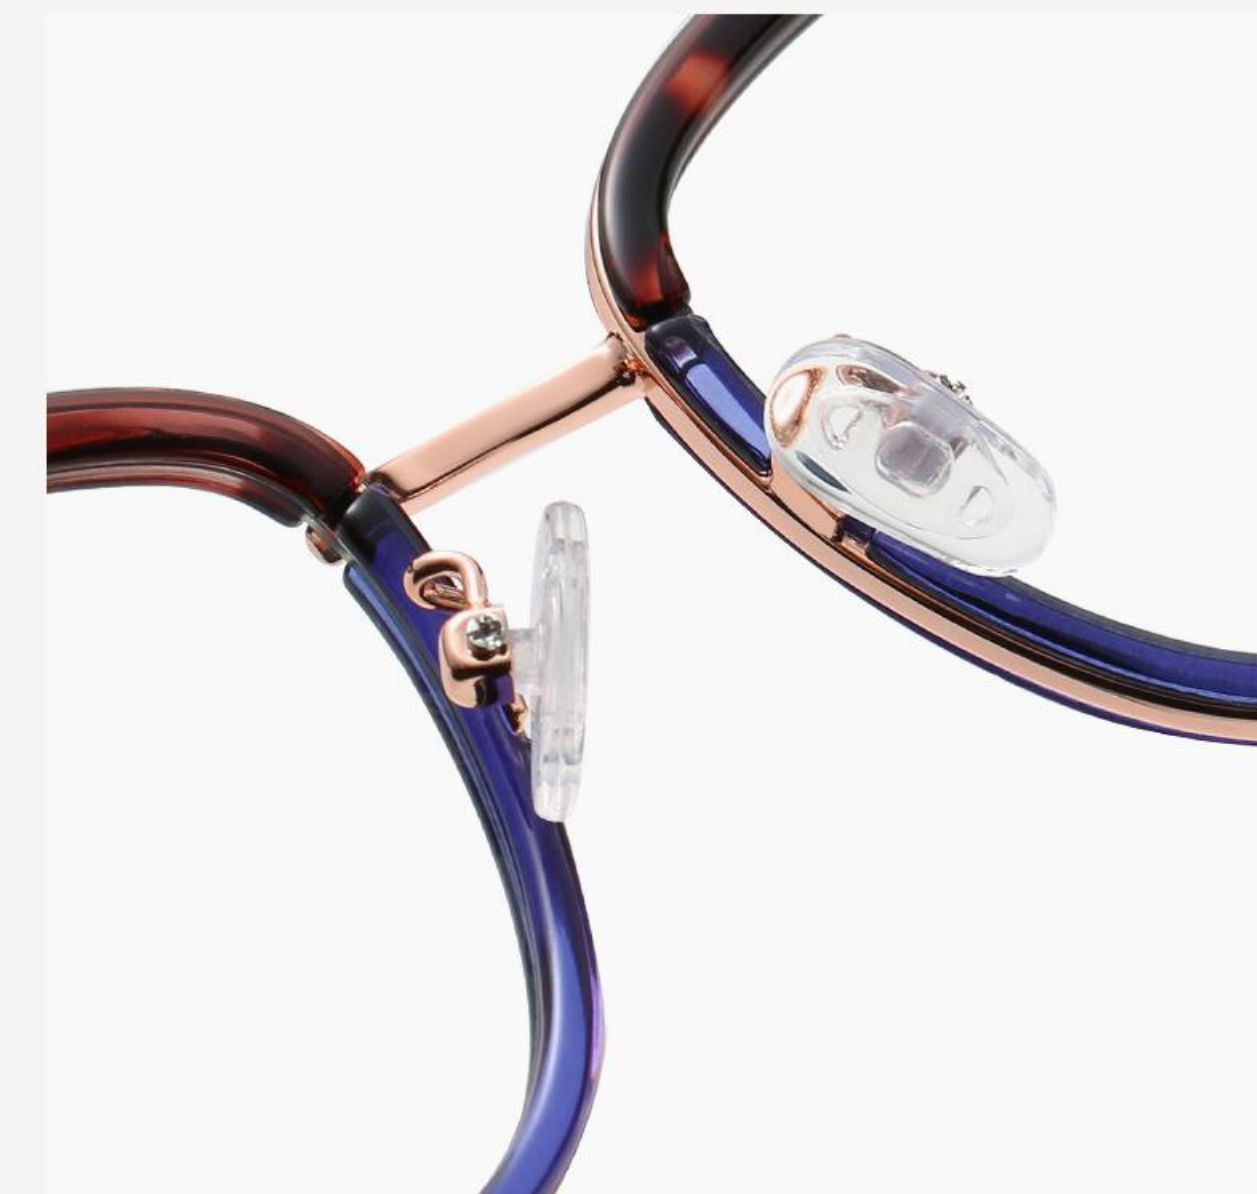

# TR90+METAL

▲ WB605

Size : 54-18-140

Anti Blue Light

N0.1 Bright Black C01-P81

N0.2 Bright Transparent Rose Red C362-P81

N0.3 Bright Green Transparent C352-P81

N0.4 Bright Transparent C26-P81

N0.5 Bright Light Pink Floral C322-P81

N0.6 Bright Transparent Nude Pink C361-P81

# TR90+METAL

▲ WB609

Size : 53-20-145

Anti Blue Light

N0.1 Bright Black - Deep Grey C371-P81

N0.2 Tortoiseshell - Deep Blue C372-P81

N0.3 Pink- Light Pink C373-P81

N0.4 Bright Transparent C26-P81