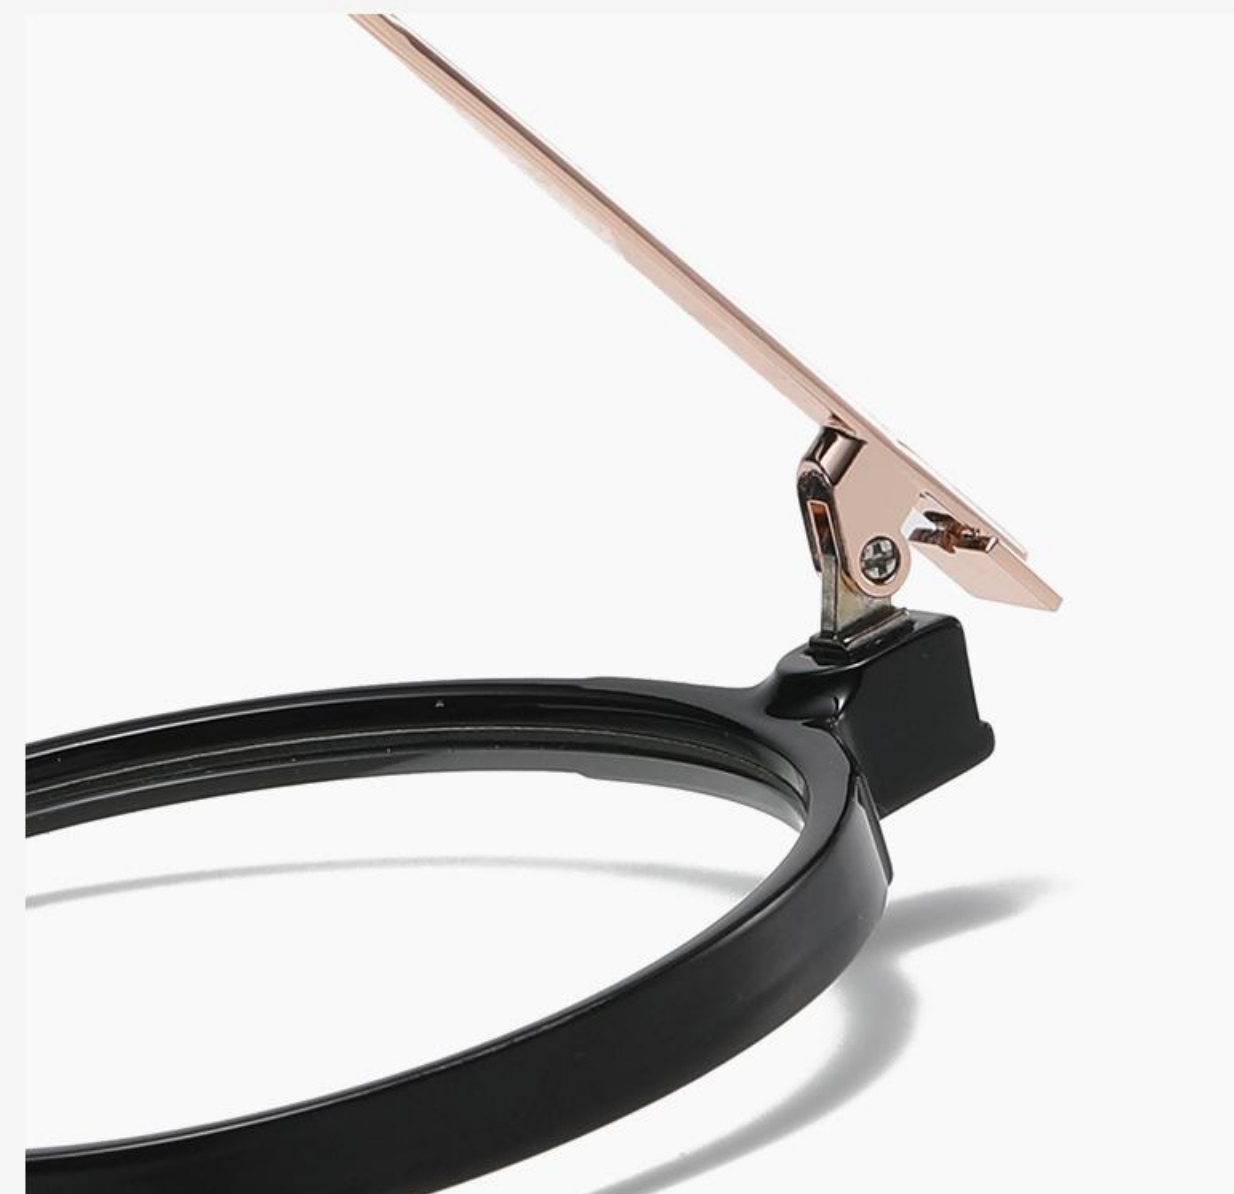

N0.1 Bright Black C01-P81