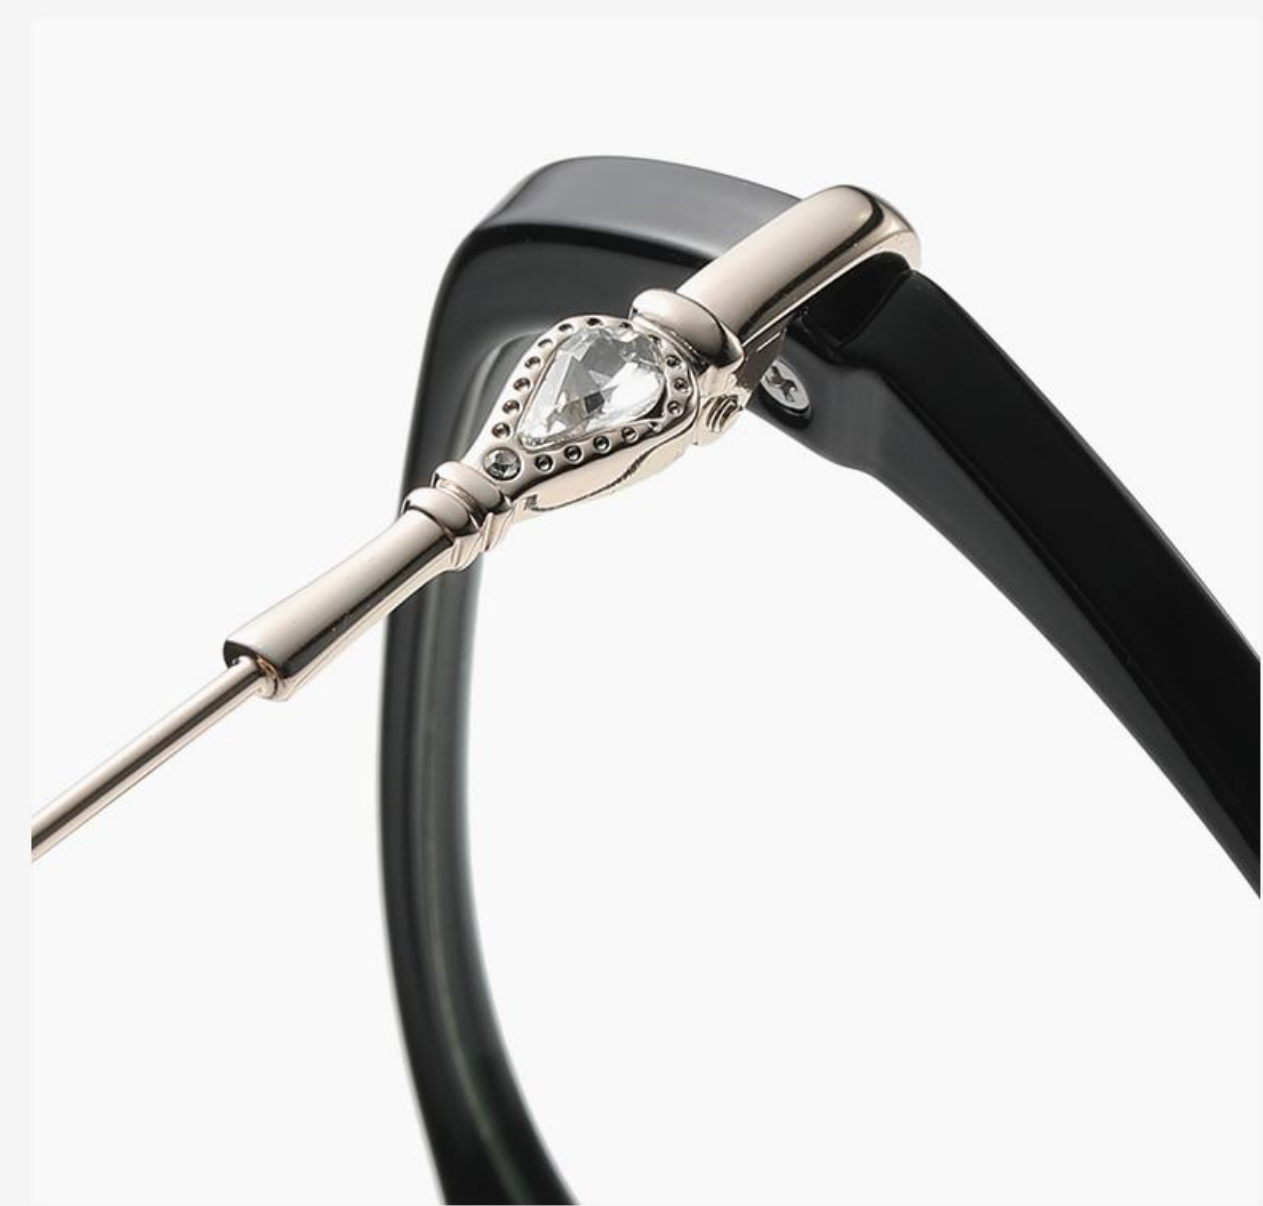

TR90 + METAL