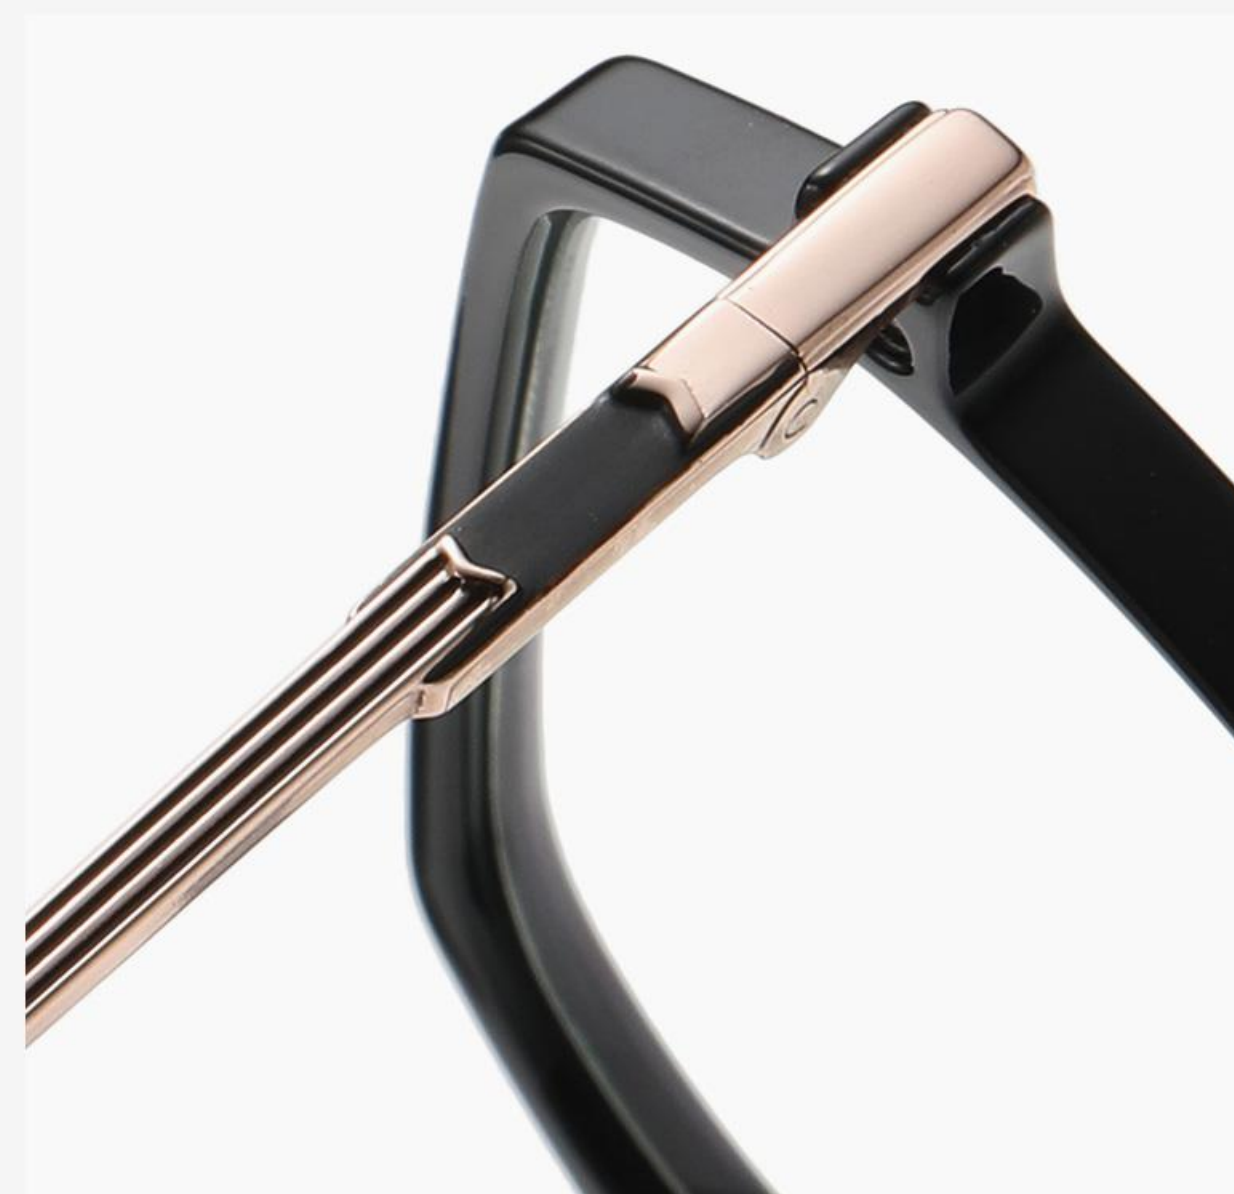

# TR90+METAL

▲ LK309

Size : 54-17-145

Anti blue light

**N0.1** Bright Black C01-P81

**N0.2** Tortoiseshell - Transparent Blue C346-P81

**N0.3** Bright Transparent Pink C347-P81

**N0.4** Bright Transparent C26-P81

**N0.5** Blue - Transparent C324-P81

# TR90 + METAL

▲ TJ803

Size : 52-17-145

Anti Blue Light

N0.1 Bright Black C01-P81

N0.2 Transparent C26-P81

N0.3 Demi Floral C287-P81

N0.4 Pink Tea Floral C462-P81