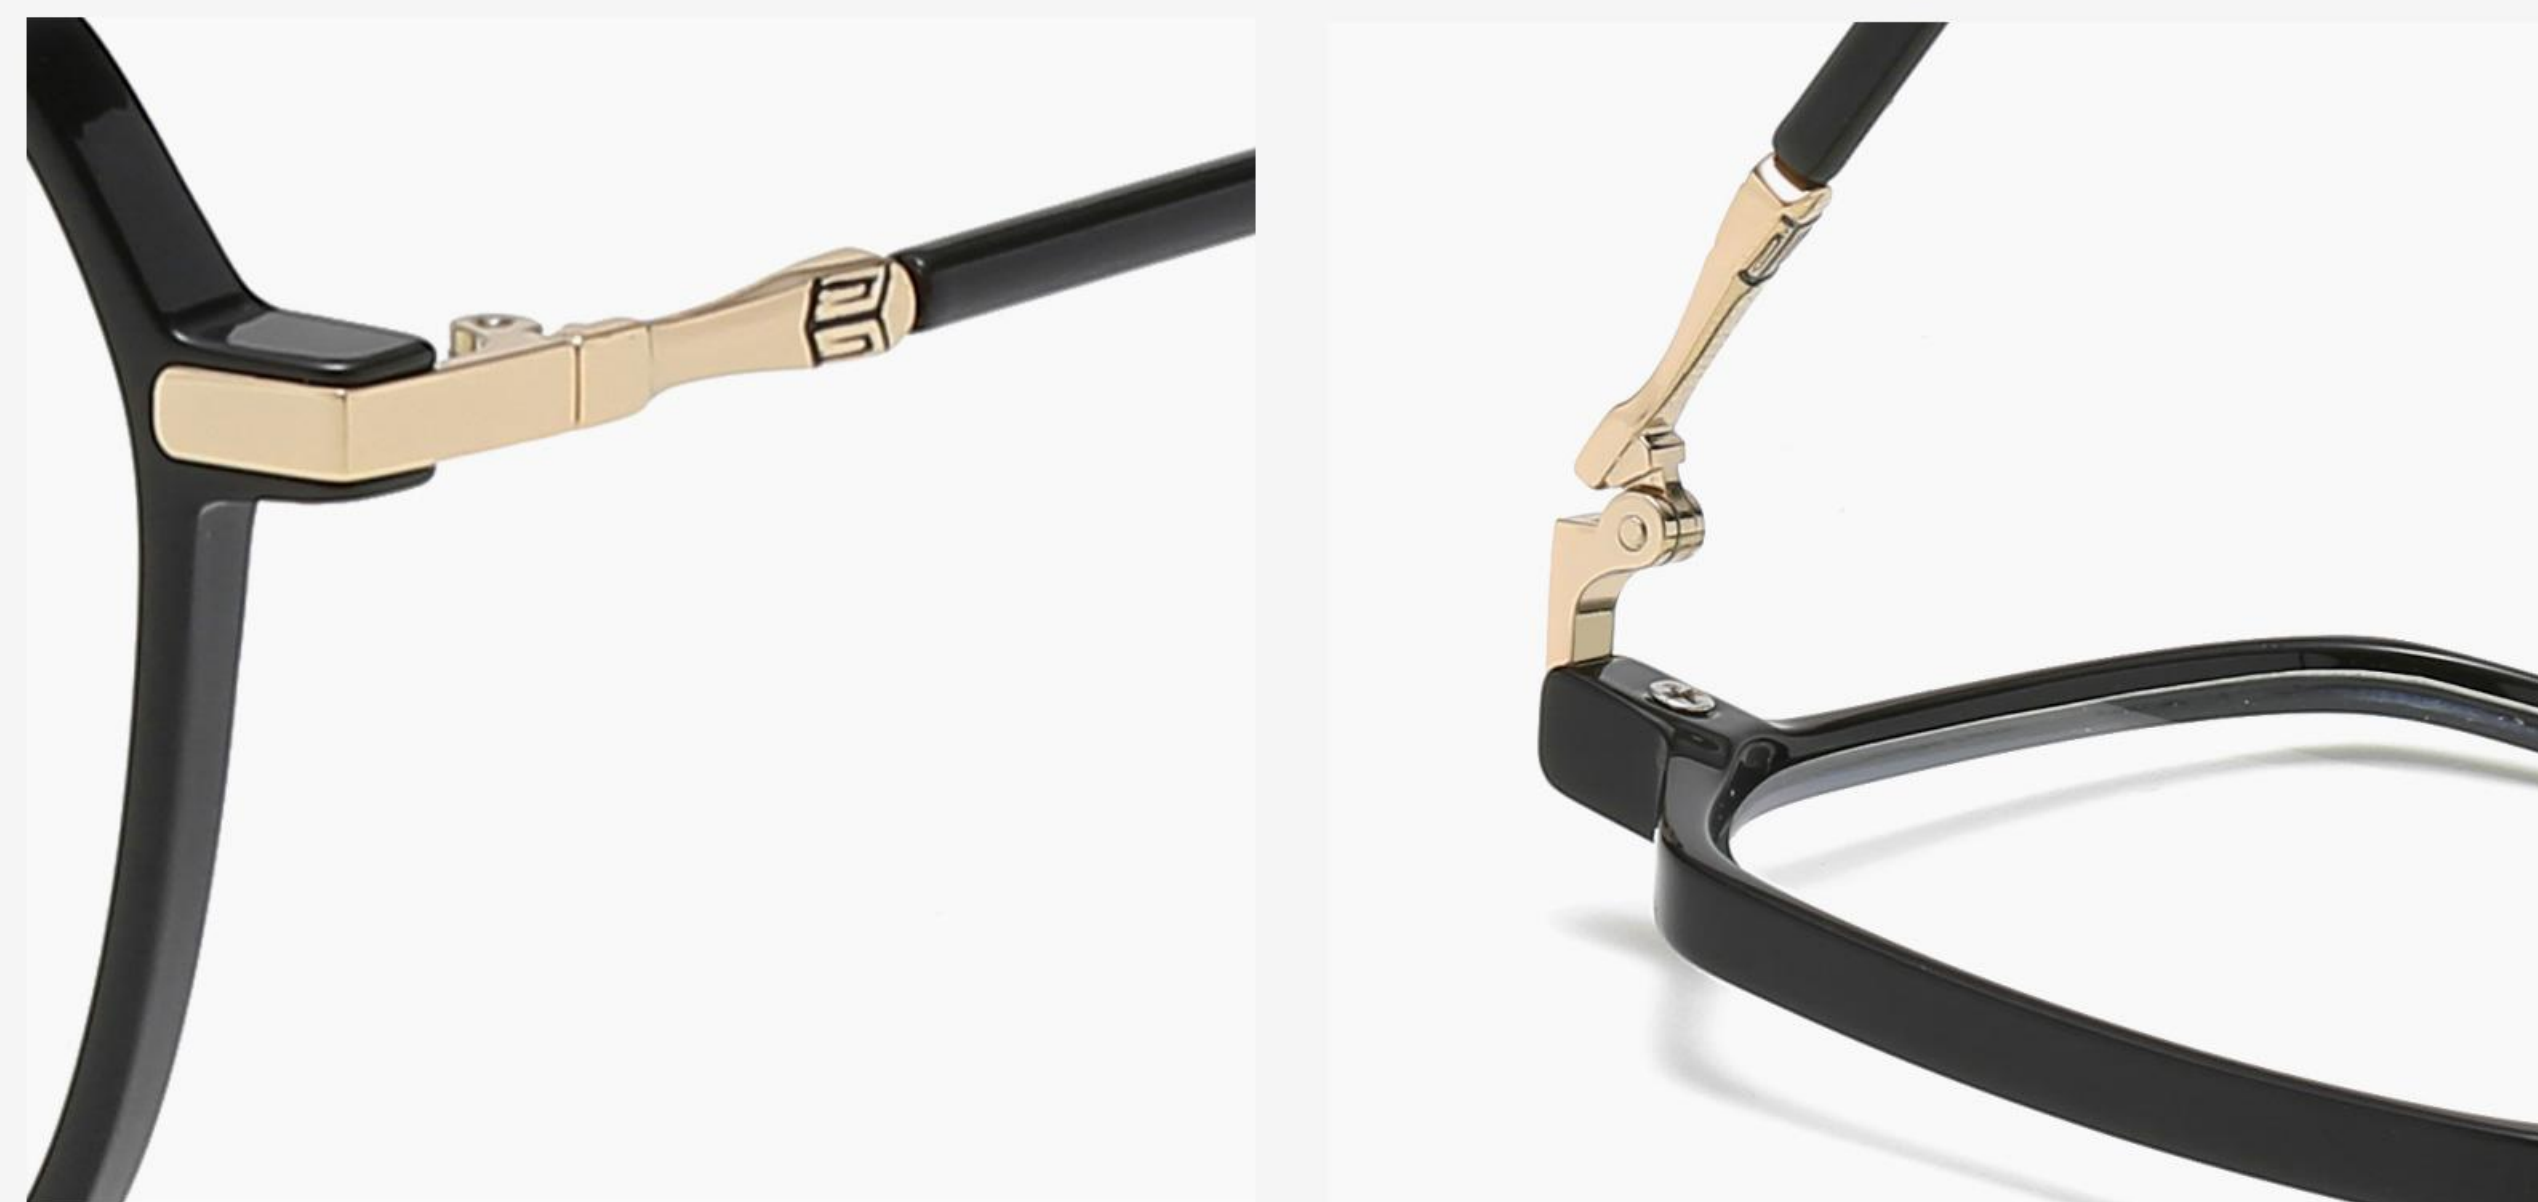

N0.3 Matte Deep Tortoiseshell C318-P81

N0.5 Bright Transparent C26-P81