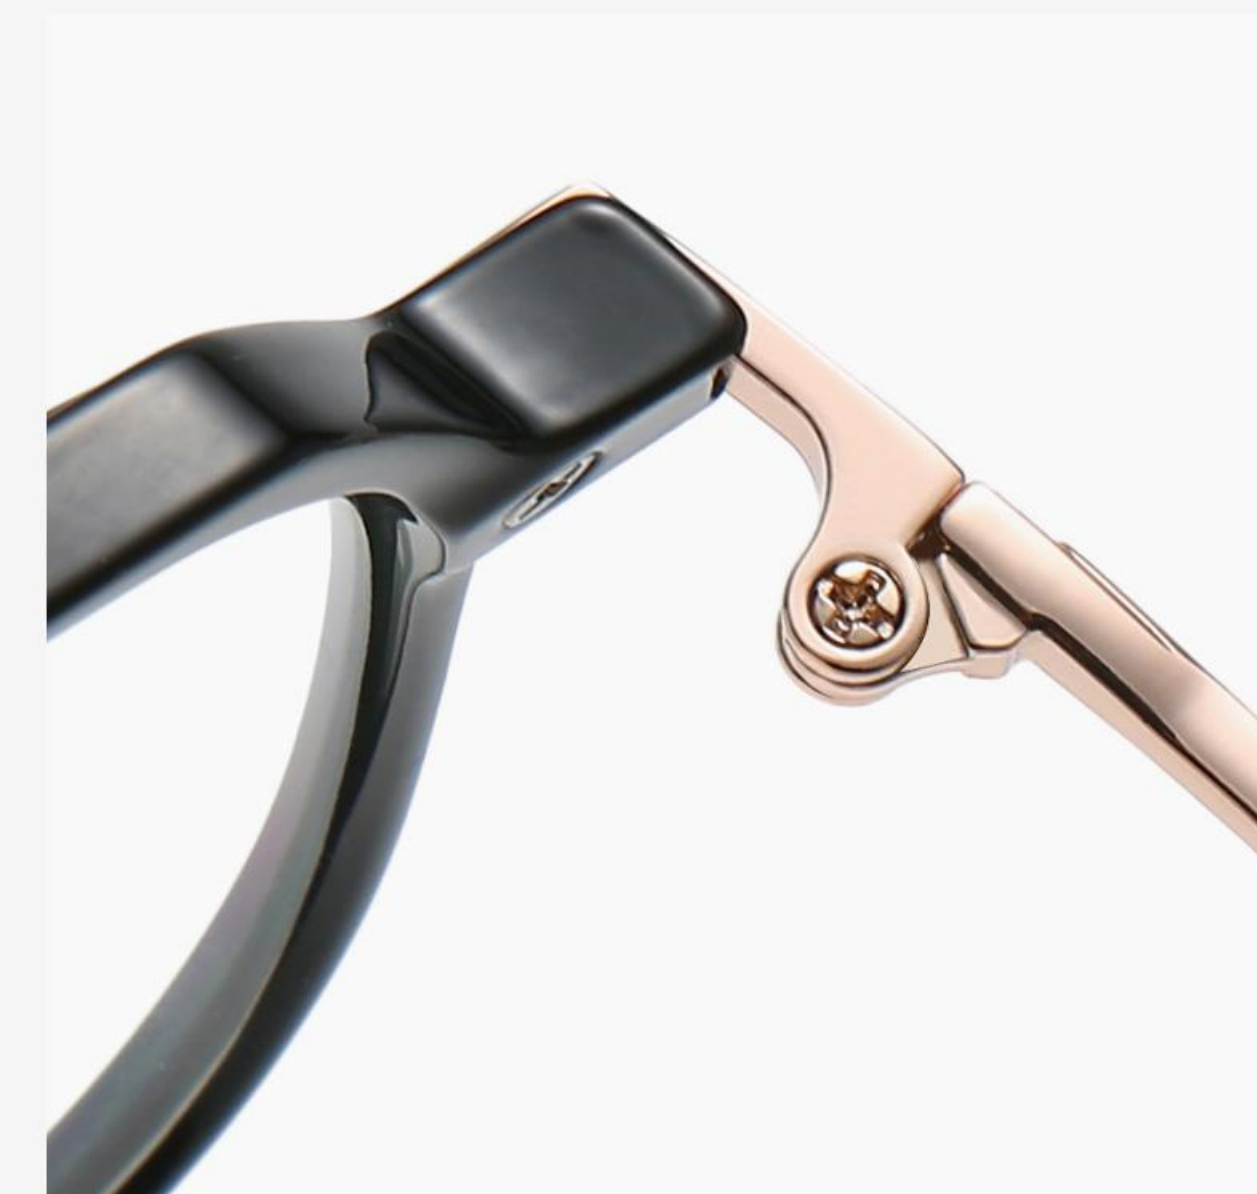

**N0.5** Bright Transparent Navy Blue C277-P81

# TR90+METAL

▲ LK305

Size : 52-17-145

Anti blue light

**N0.1** Bright Black C01-P81

**N0.2** Black - Tortoiseshell C328-P81

**N0.3** Bright Transparent Grey C281-P81

**N0.4** Blue - Tortoiseshell C329-P81

**N0.5** Bright Transparent Pink C310-P81

# TR90+METAL

▲ LK306

Size : 53-17-145

Anti blue light

**N0.1** Bright Black C01-P81

**N0.2** Grey Gradient Nude Pink C317-P81

**N0.3** Matte Deep Tortoiseshell C318-P81

**N0.4** Deep Purple Gradient Pink Red C320-P81