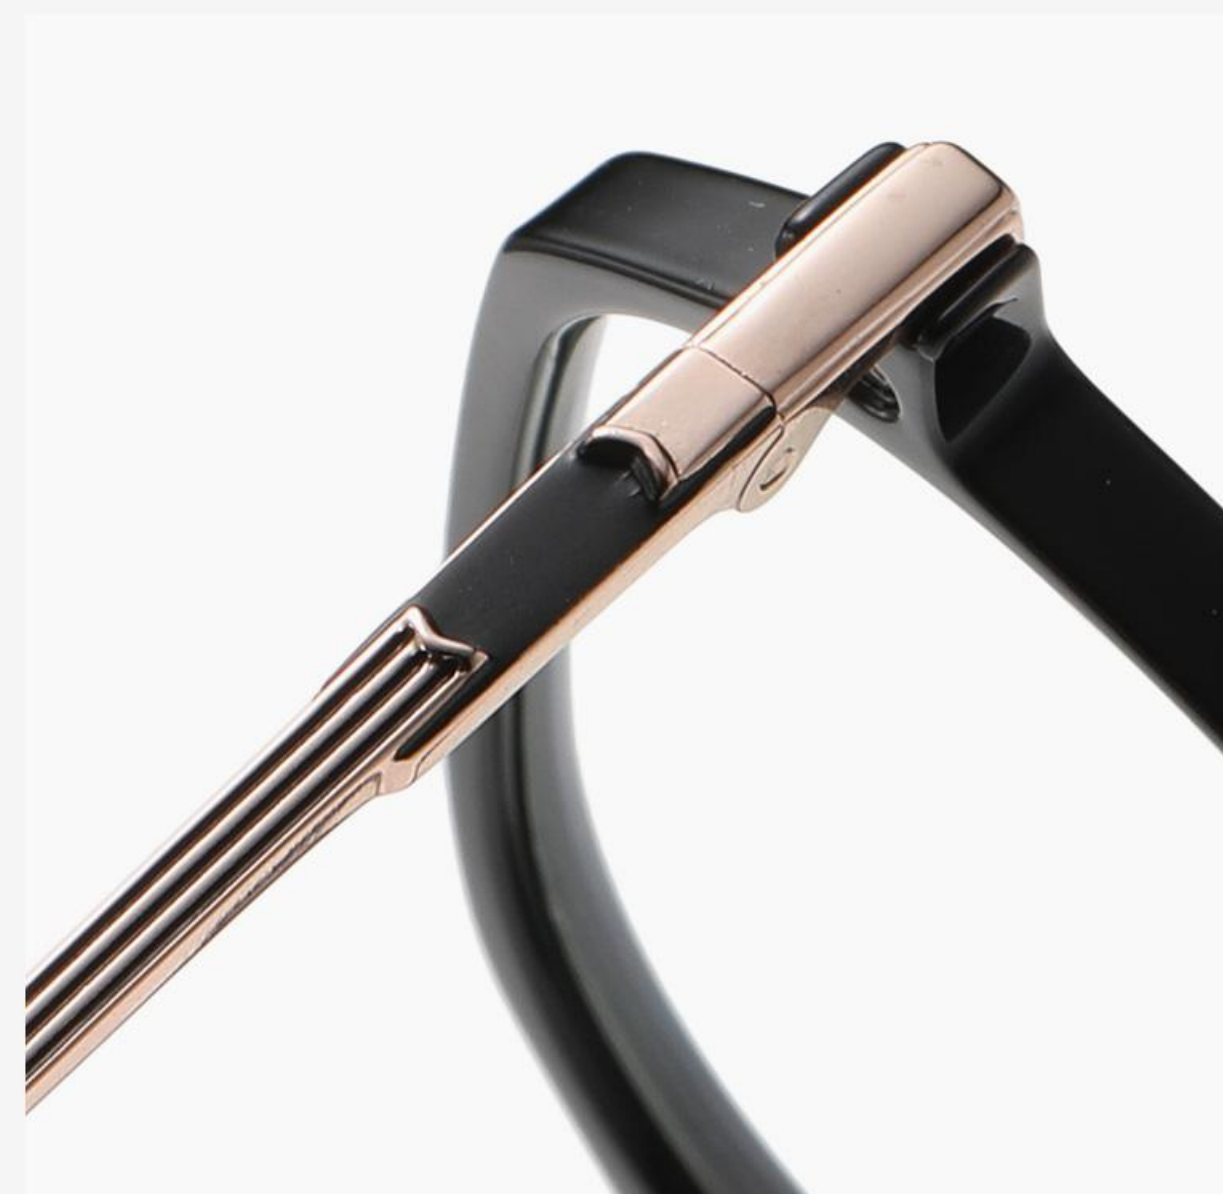

# TR90 + METAL

▲ TJ805

Size : 52-17-145

Anti Blue Light

N0.1 Bright Black C01-P81

N0.2 Transparent Tea C24-P8

N0.3 Transparent Grey C25-P81

N0.4 Transparent Purple C31-P81