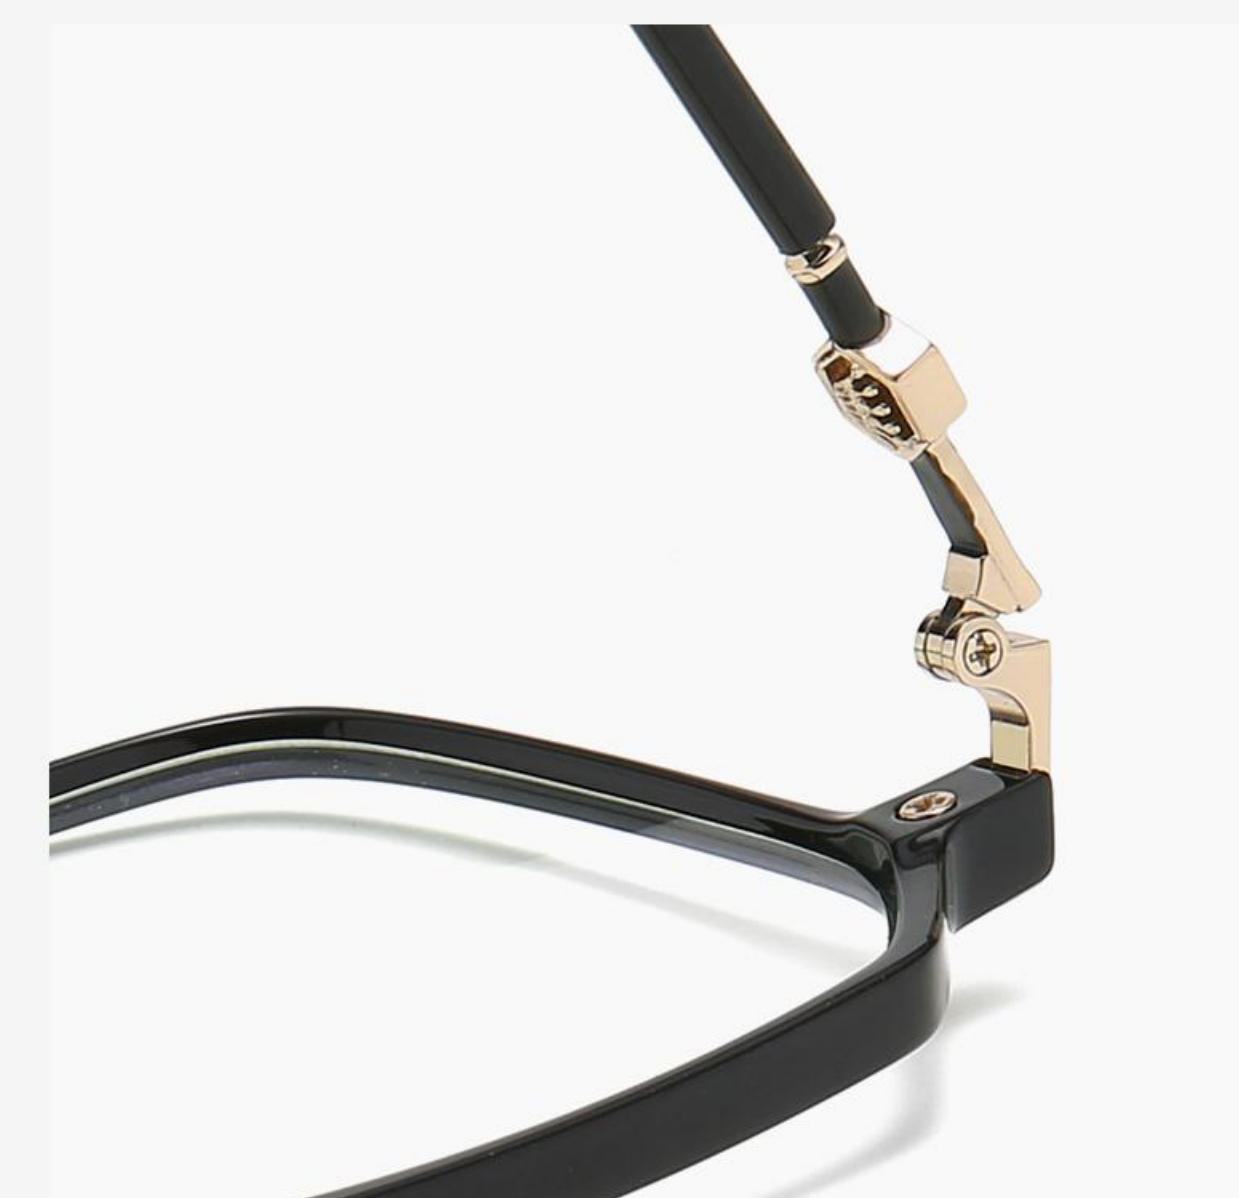

# TR90+METAL

▲ LK308

Size : 52-16-145

Anti blue light

**N0.1** Bright Black C01-P81

**N0.2** Bright Transparent Blue C344-P81

**N0.3** Bright Deep Red Brown C345-P81

**N0.4** Matte Deep Tortoiseshell C318-P81

**N0.5** Bright Transparent C26-P81

# TR90+METAL

▲ LK309

Size : 54-17-145

Anti blue light

**N0.1** Bright Black C01-P81

**N0.2** Tortoiseshell - Transparent Blue C346-P81

**N0.3** Bright Transparent Pink C347-P81

**N0.4** Bright Transparent C26-P81

**N0.5** Blue - Transparent C324-P81