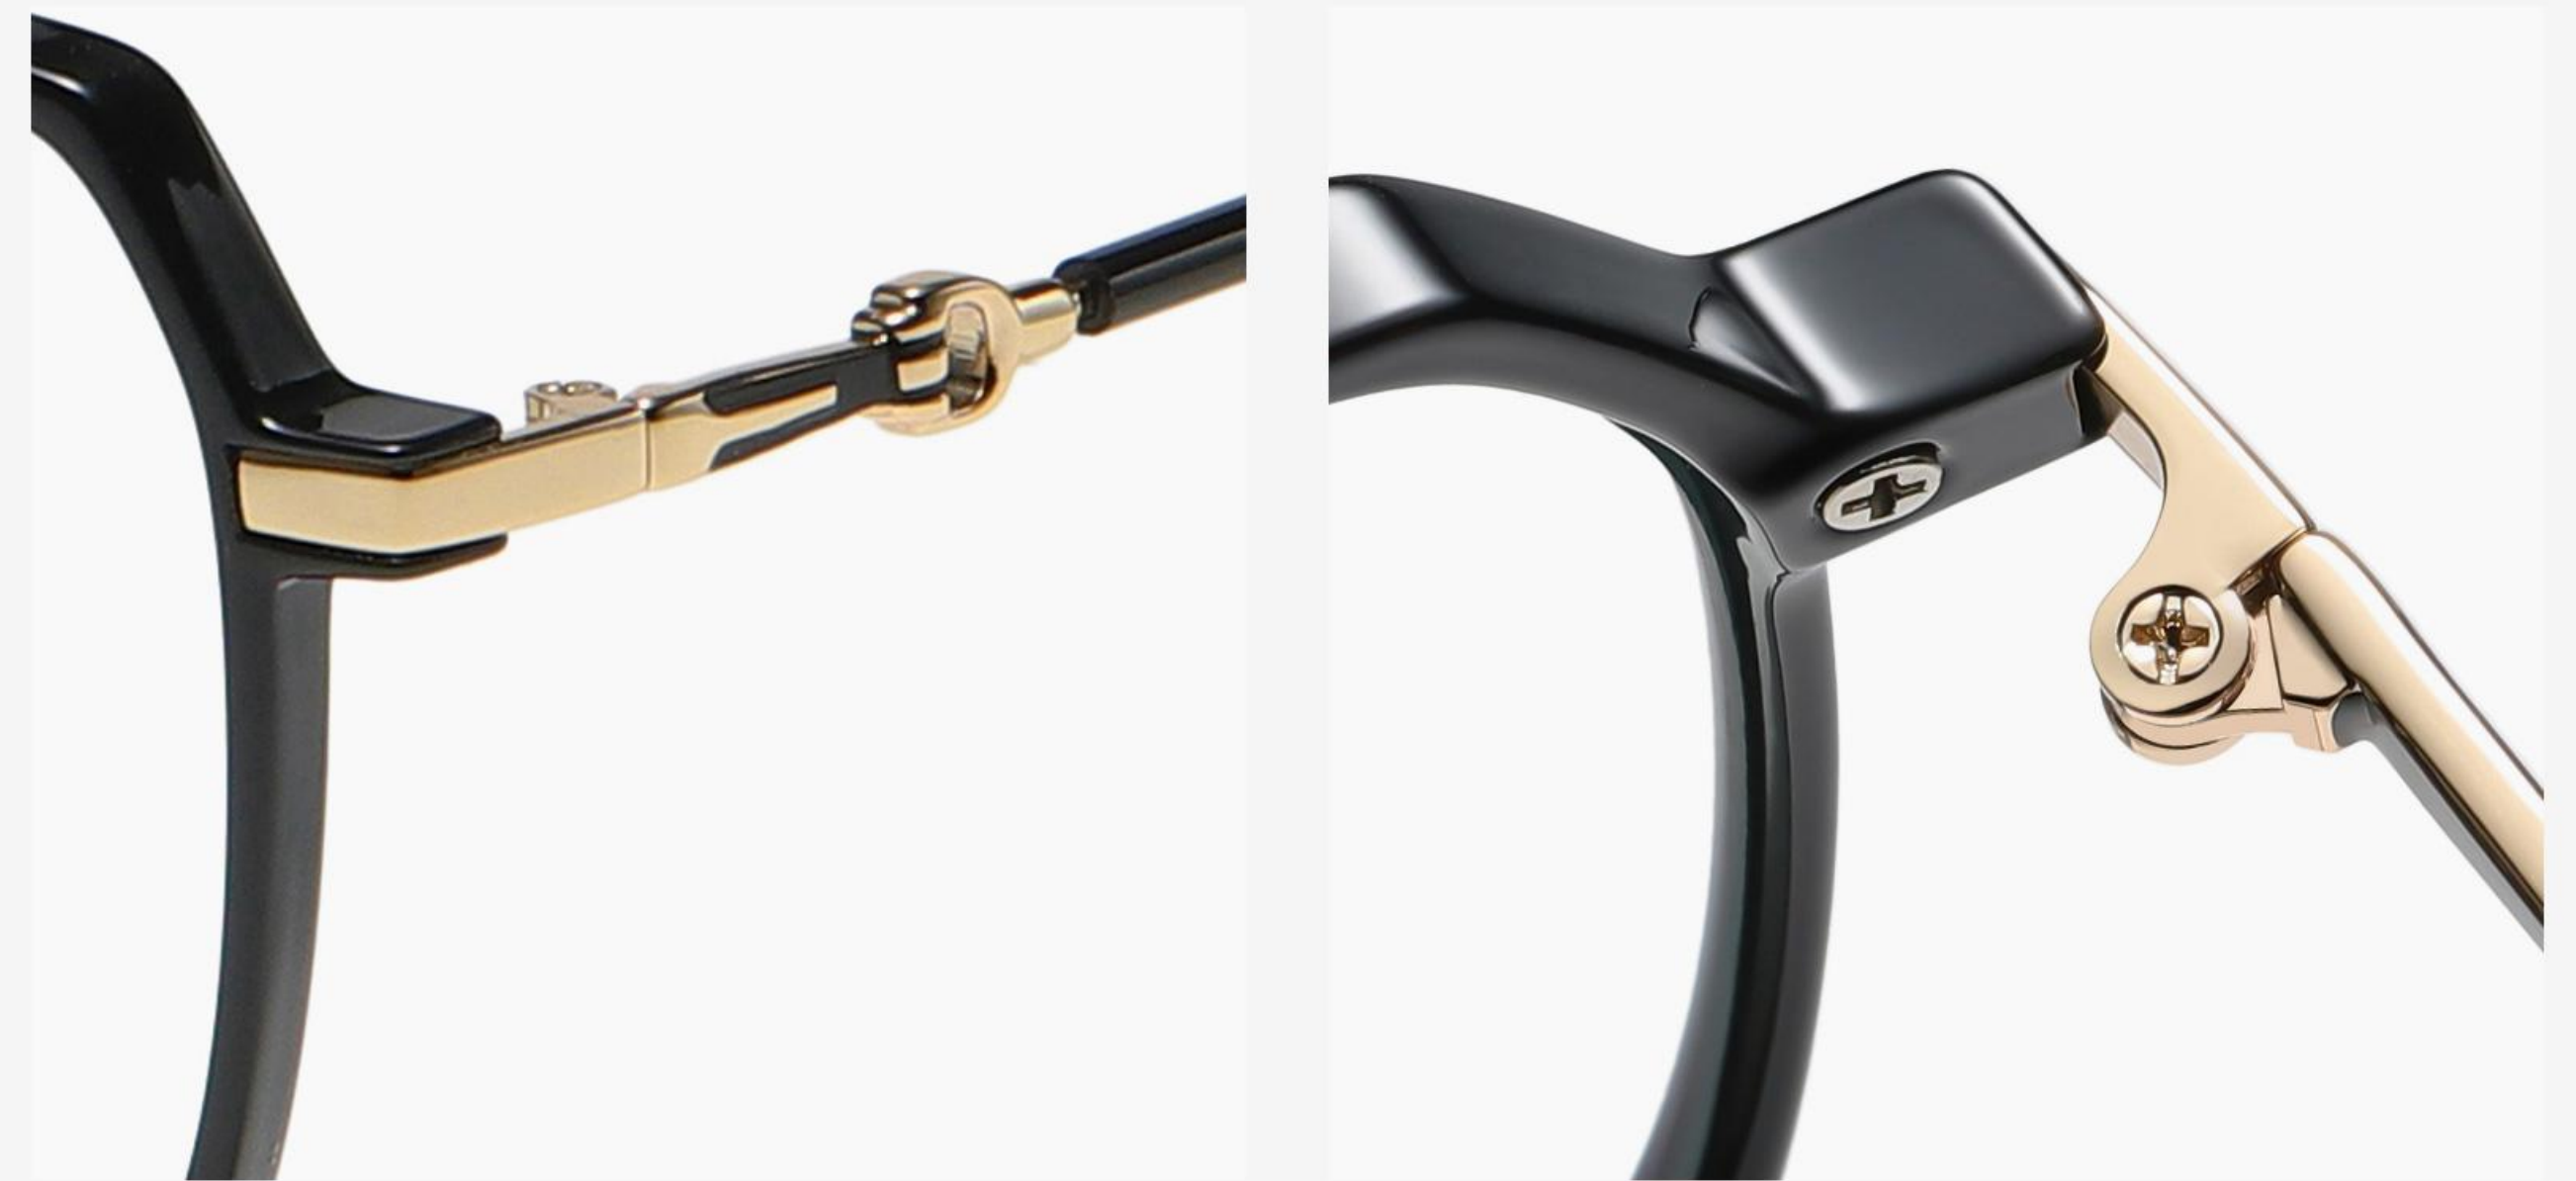

# TR90+METAL

▲ LK302

Size : 51-18-145

Anti blue light

**N0.1** Bright Black C01-P81

**N0.2** Bright Purple Gradient C320-P81

**N0.4** Bright Light Mint Green C321-P81

**N0.5** Bright Light Pink Floral C322-P81

# TR90+METAL

▲ LK303

Size : 52-17-145

Anti blue light

**N0.1** Bright Black C01-P81

**N0.2** Bright Light Tea Gradient C323-P81

**N0.5** Bright Grey Gradient C281-P81

# TR90+METAL

▲ LK304

Size : 51-17-145

Anti blue light

**N0.1** Bright Black C01-P81

**N0.2** Bright Transparent Brown C326-P81

**N0.3** Bright Transparent Purple Red C327-P81

**N0.4** Bright Transparent C26-P81

**N0.5** Bright Transparent Navy Blue C277-P81