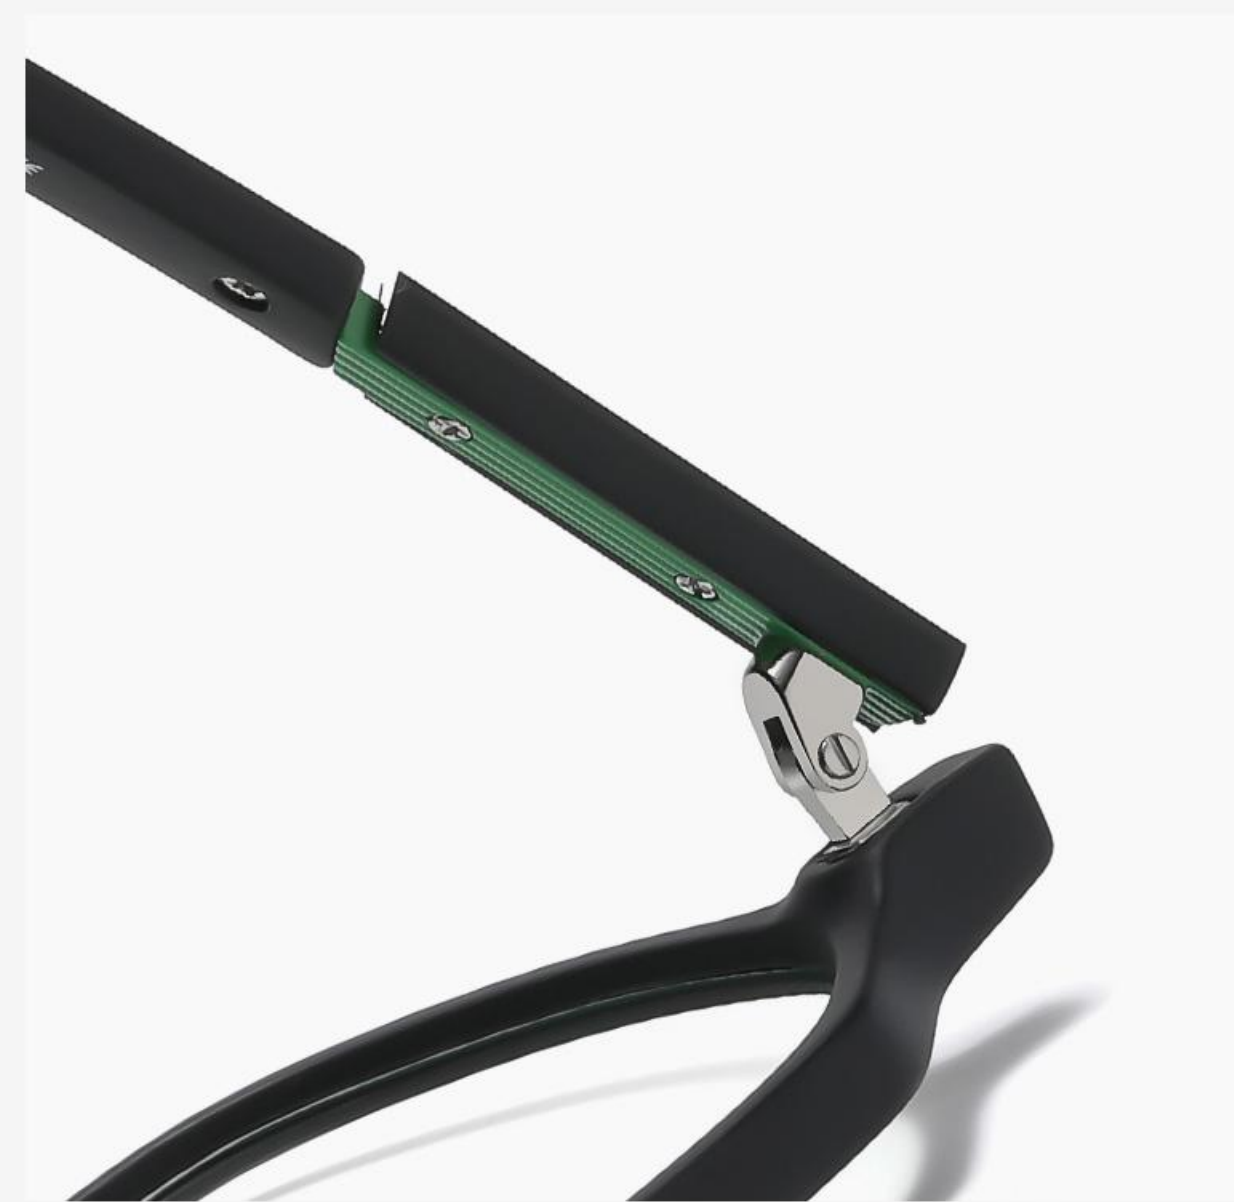

TR90

Blue Light Blocking Glasses for Adults _ TR90
Blue Light Glasses Manufacturer in China
www.HEAPPY.com

▲ TJ868 Size : 53-17-145

Anti Blue Light

N0.1 Bright Black C01-P81

N0.2 Bright Tortoiseshell C94-P81

N0.3 Transparent Deep Blue C259-P81

N0.4 Gradient Pink C573-P81

N0.5 Transparent Light Grey C610-P81

TR90

▲ TJ852

Size : 51-19-150

Anti Blue Light

N0.1 Bright Black C01-P81

N0.2 Matte Black C04-P81

N0.3 Transparent Grey C541-P81

N0.4 Demi Floral C34-P81

N0.5 Transparent Blue C344-P81

TR90

▲ TJ853

Size : 51-20-150

Anti Blue Light