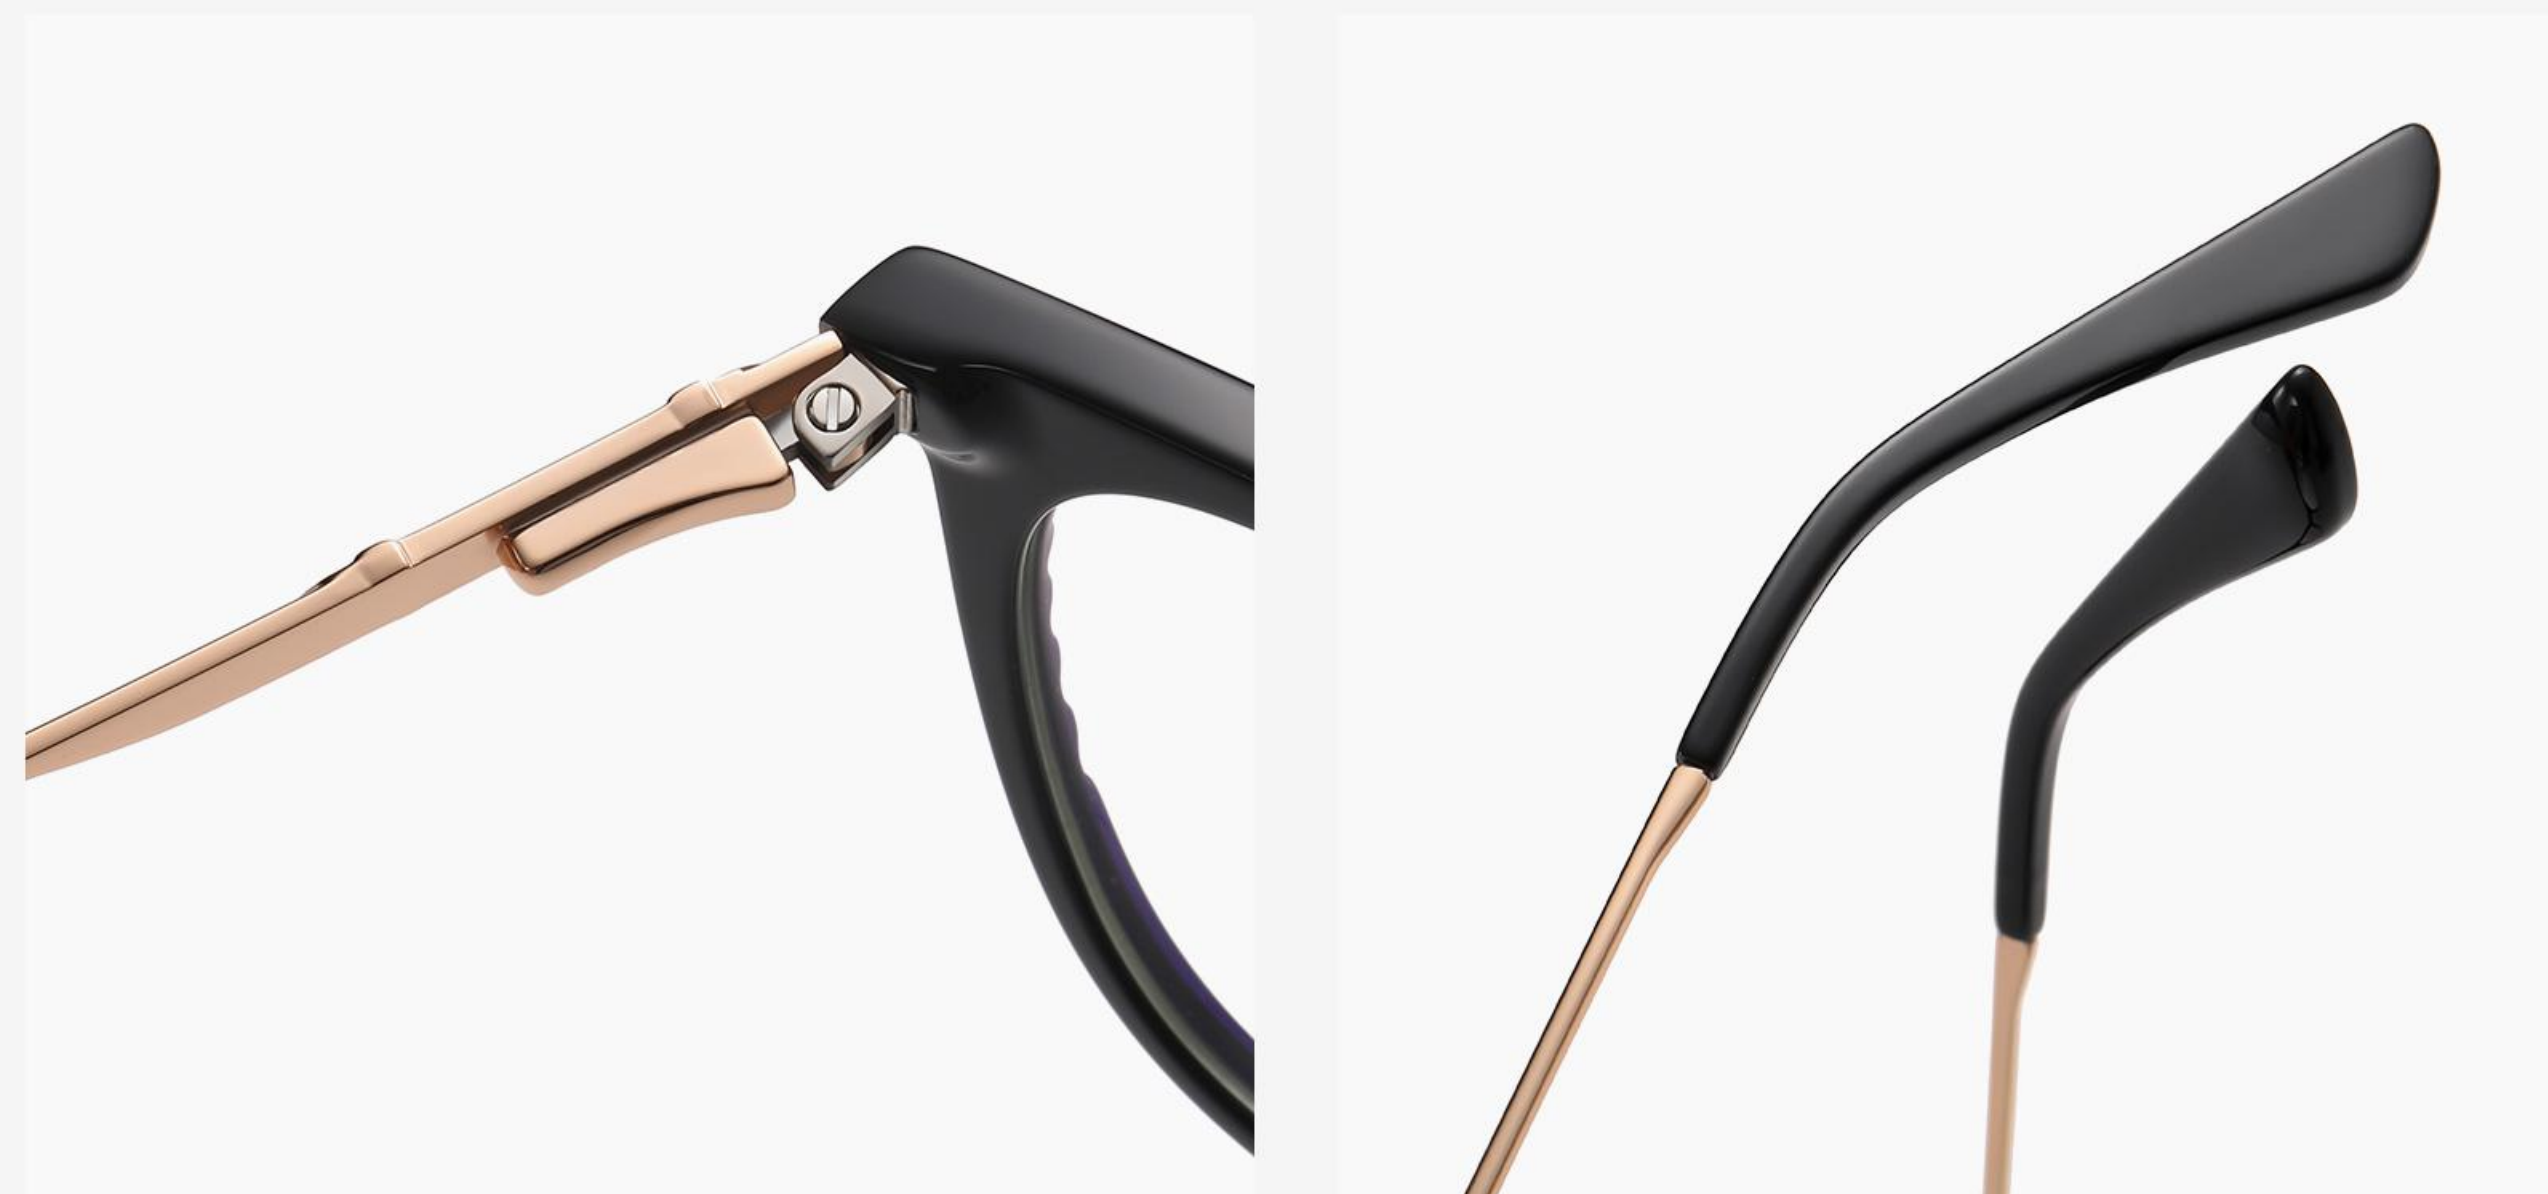

# ACETATE+METAL

▲ BJ9208      Size : 51-18-140

Anti Blue Light

N0.1 Bright Black / Silver  
C01-P181

N0.2 Bright Red stripes / Gold  
C614-P181

N0.3 Bright Blue Green / Silver  
C622-P181

N0.4 Black Demi Floral / Gold  
C628-P181

# ACETATE+METAL

▲ BJ9209      Size : 53-15-140

Anti Blue Light

N0.1 Bright Black / Matte Gold  
C01-P181

N0.2 Transparent Green / Matte Silver  
C629-P181

N0.3 Transparent Blue stripes / Bright Silver  
C616-P181

N0.4 Pink Demi Floral / Bright Gold  
C617-P181

# ACETATE+METAL

▲ BJ9210      Size : 52-17-140

Anti Blue Light

N0.1 Bright Black  
C01-P181

N0.2 Bright Transparent Green  
C630-P181

N0.3 Demi Floral  
C400-P181

N0.4 Bright Transparent Red stripes  
C618-P181