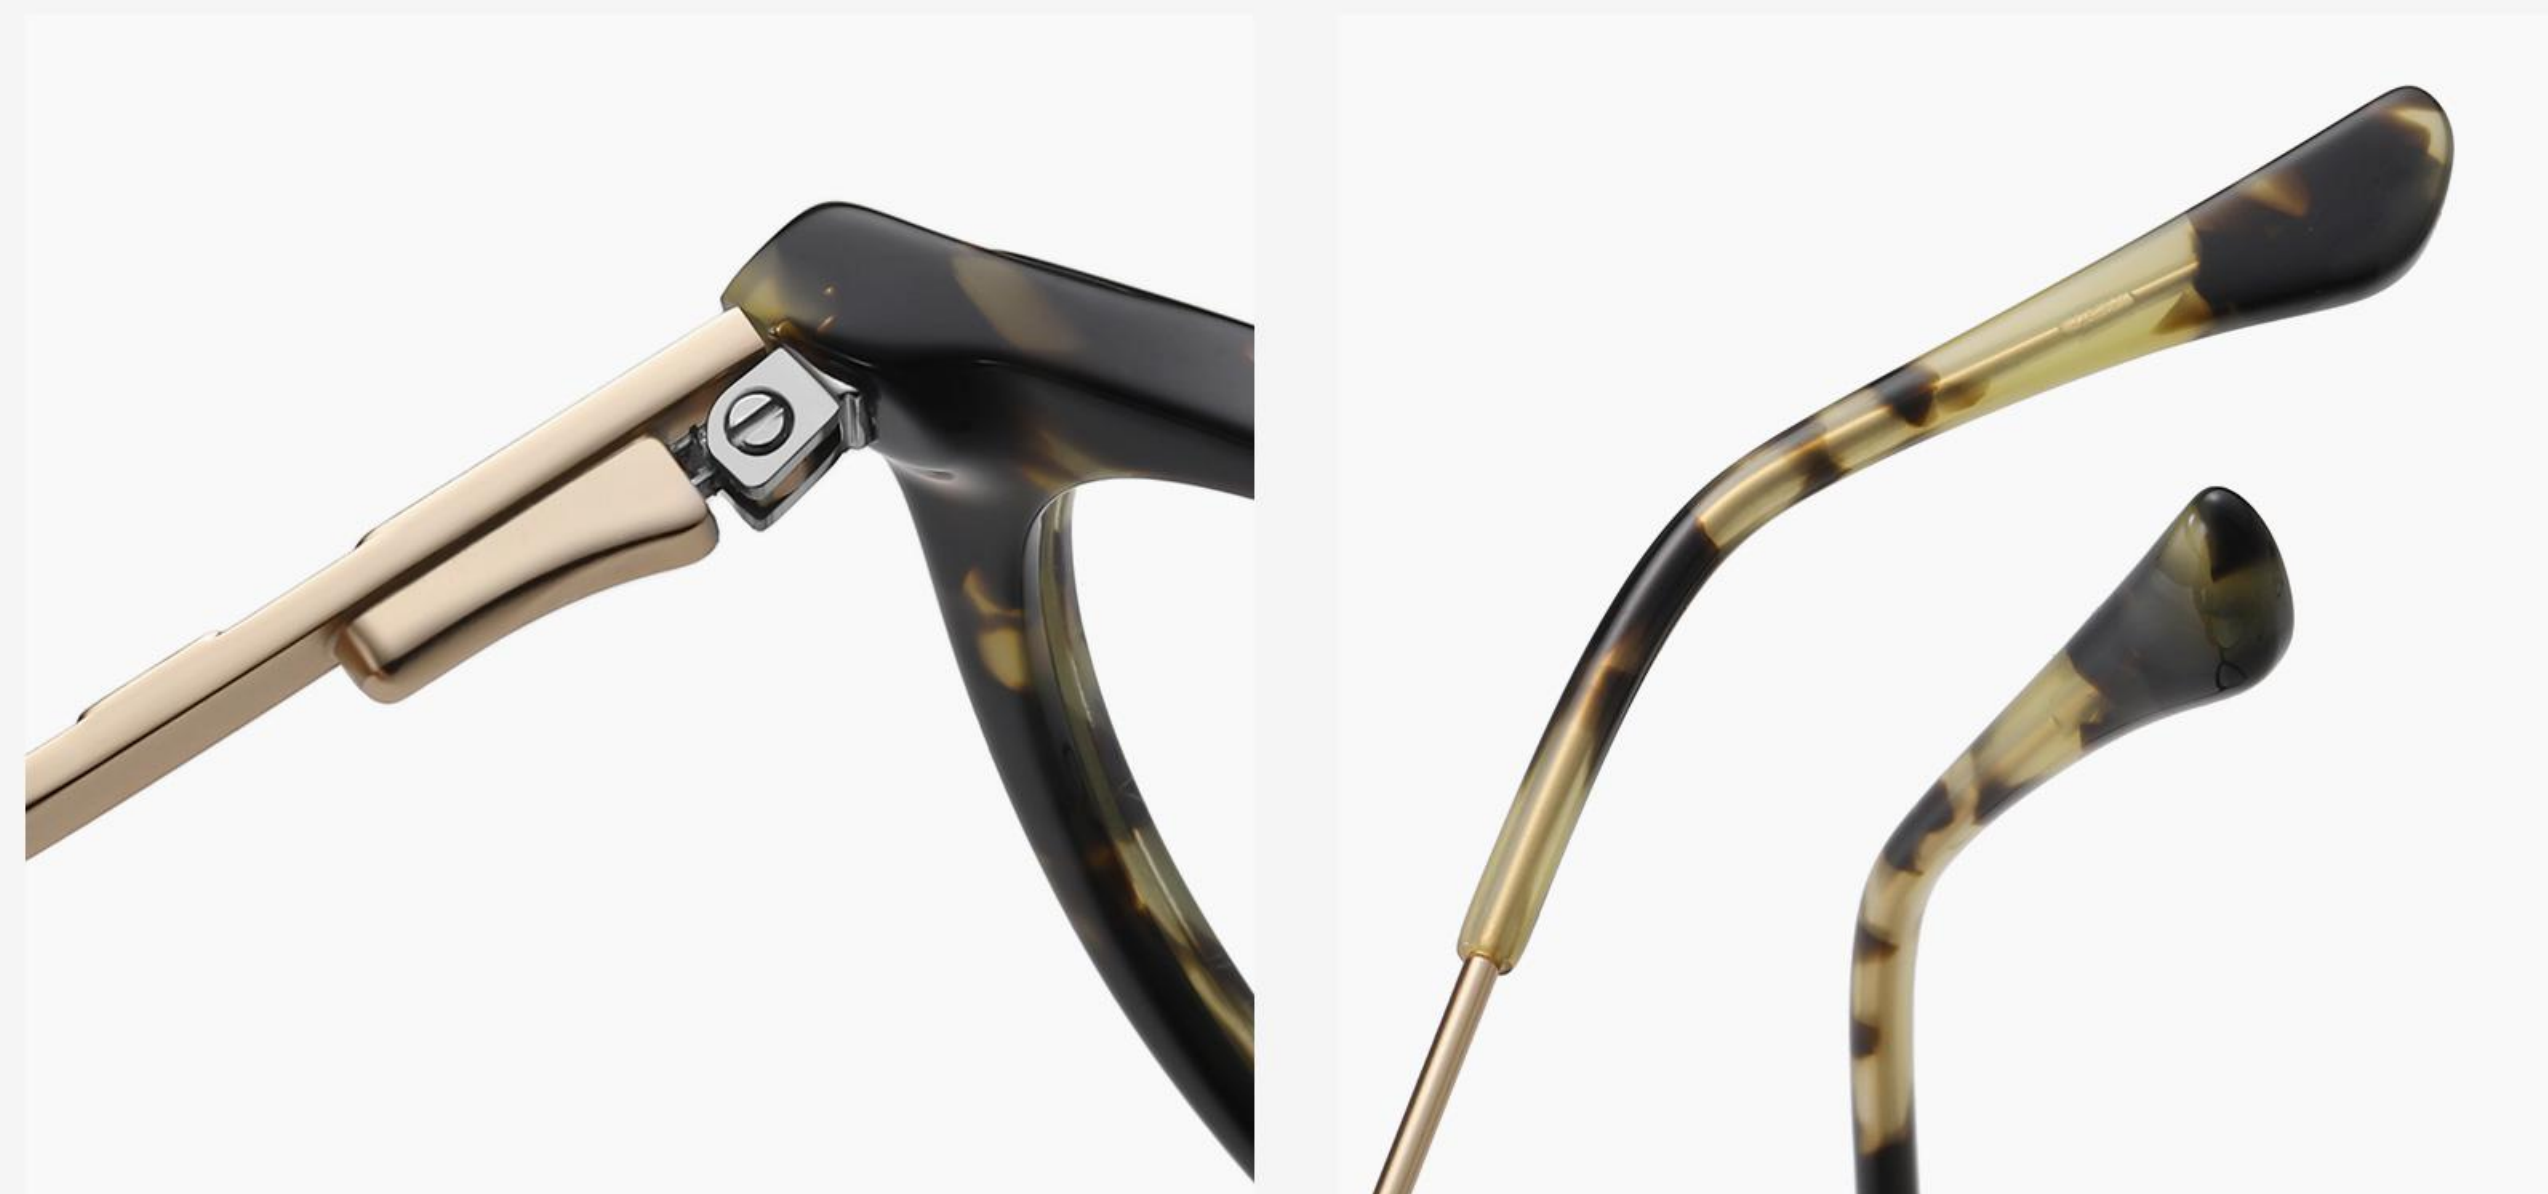

# ACETATE+METAL

Blue Light Blocking Glasses for Adults \_ Acetate+Metal #BJ series  
Blue Light Glasses Manufacturer in China  
[www.HEAPPY.com](http://www.HEAPPY.com)

▲ BJ9201      Size : 51-19-140

Anti Blue Light

N0.1 Bright Black / Gold  
C01-P181

N0.2 Red stripes / Gold  
C614-P181

N0.3 Blue stripes / Silver  
C616-P181

N0.4 Demi Floral / Gold  
C615-P181

# ACETATE+METAL

▲ BJ9202      Size : 52-16-140

Anti Blue Light

N0.1 Bright Black / Silver  
C01-P181

N0.2 Pink Demi Floral / Matte Gold  
C617-P181

N0.3 Purple Red stripes / Gold  
C618-P181

N0.4 Bright Transparent Blue Green  
C43-P181

# ACETATE+METAL

▲ BJ9203      Size : 52-17-140

Anti Blue Light

N0.1 Bright Black  
C01-P181

N0.2 Bright Transparent Tea  
C619-P181

N0.3 Blue Demi Floral  
C620-P181

N0.4 Coffee stripes  
C621-P181