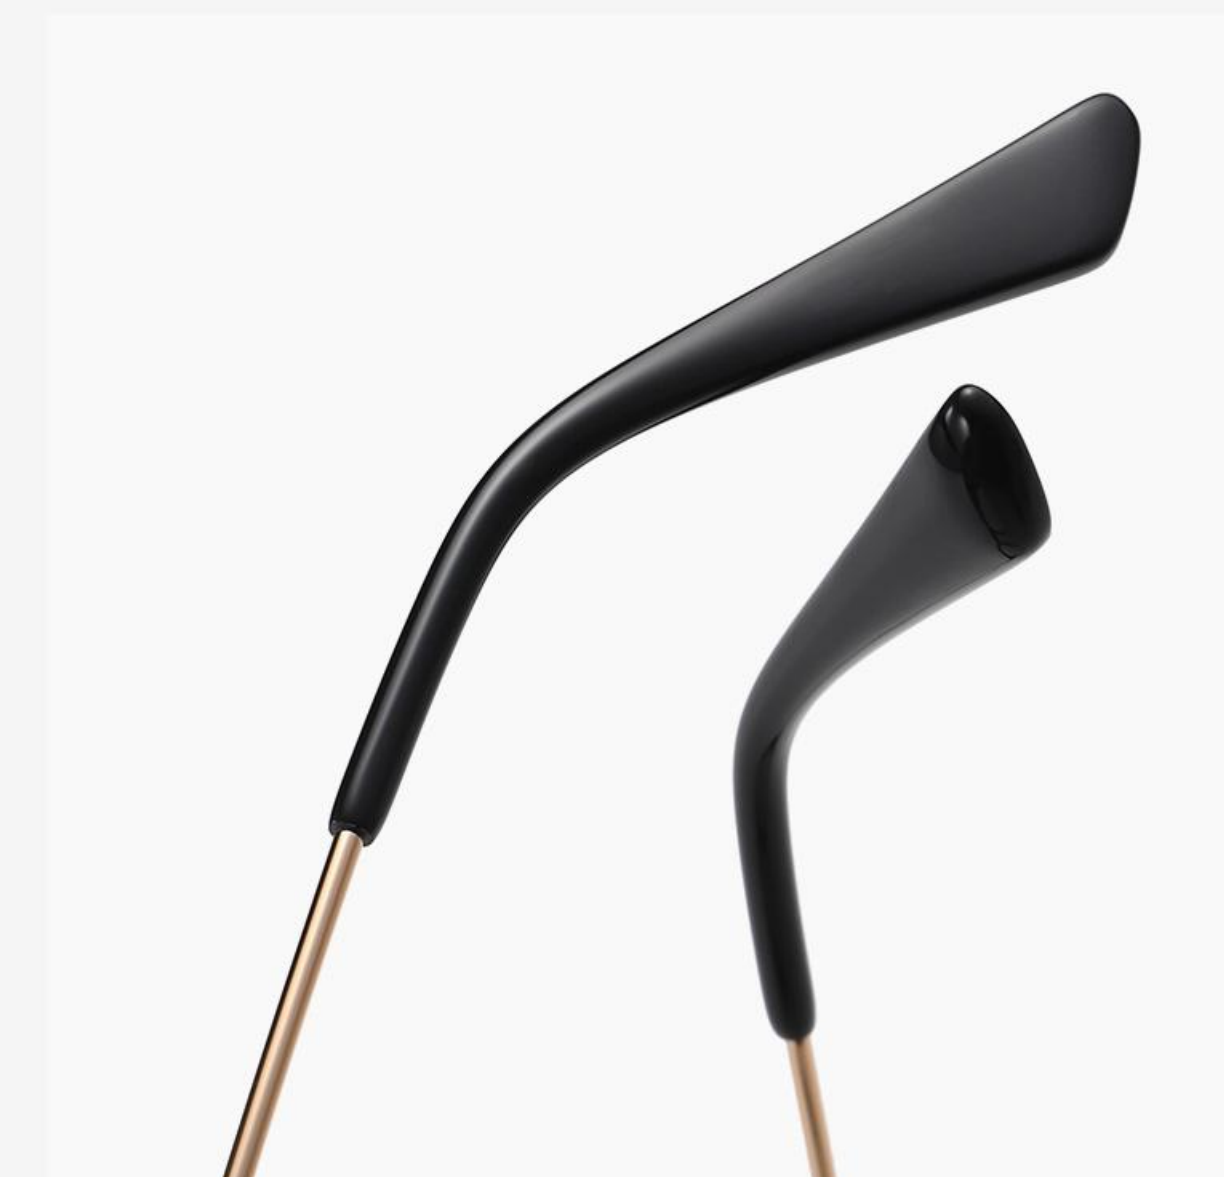

# ACETATE+METAL

▲ BJ9203      Size : 52-17-140

Anti Blue Light

N0.1 Bright Black  
C01-P181

N0.2 Bright Transparent Tea  
C619-P181

N0.3 Blue Demi Floral  
C620-P181

N0.4 Coffee stripes  
C621-P181

# ACETATE+METAL

▲ BJ9204      Size : 50-20-140

Anti Blue Light

N0.1 Bright Black / Gold  
C01-P181

N0.2 Transparent / Gold  
C26-P181

N0.3 Bright Blue stripes / Gold  
C622-P181

N0.4 Pink Demi Floral / Silver  
C400-P181

# ACETATE+METAL

▲ BJ9205      Size : 49-21-140

Anti Blue Light

N0.1 Bright Black / Gold  
C01-P181

N0.2 Bright Pink / Matte Gold  
C623-P181

N0.3 Blue Demi Floral / Silver  
C620-P181

N0.4 Bright Grey / Silver  
C624-P181

# ACETATE+METAL

▲ BJ9206      Size : 51-19-140

Anti Blue Light

N0.1 Bright Black / Gold  
C01-P181

N0.2 Bright Blue / Silver  
C43-P181

N0.3 Bright Red / Matte Gold  
C626-P181

N0.4 Demi Floral / Matte Gold  
C625-P181