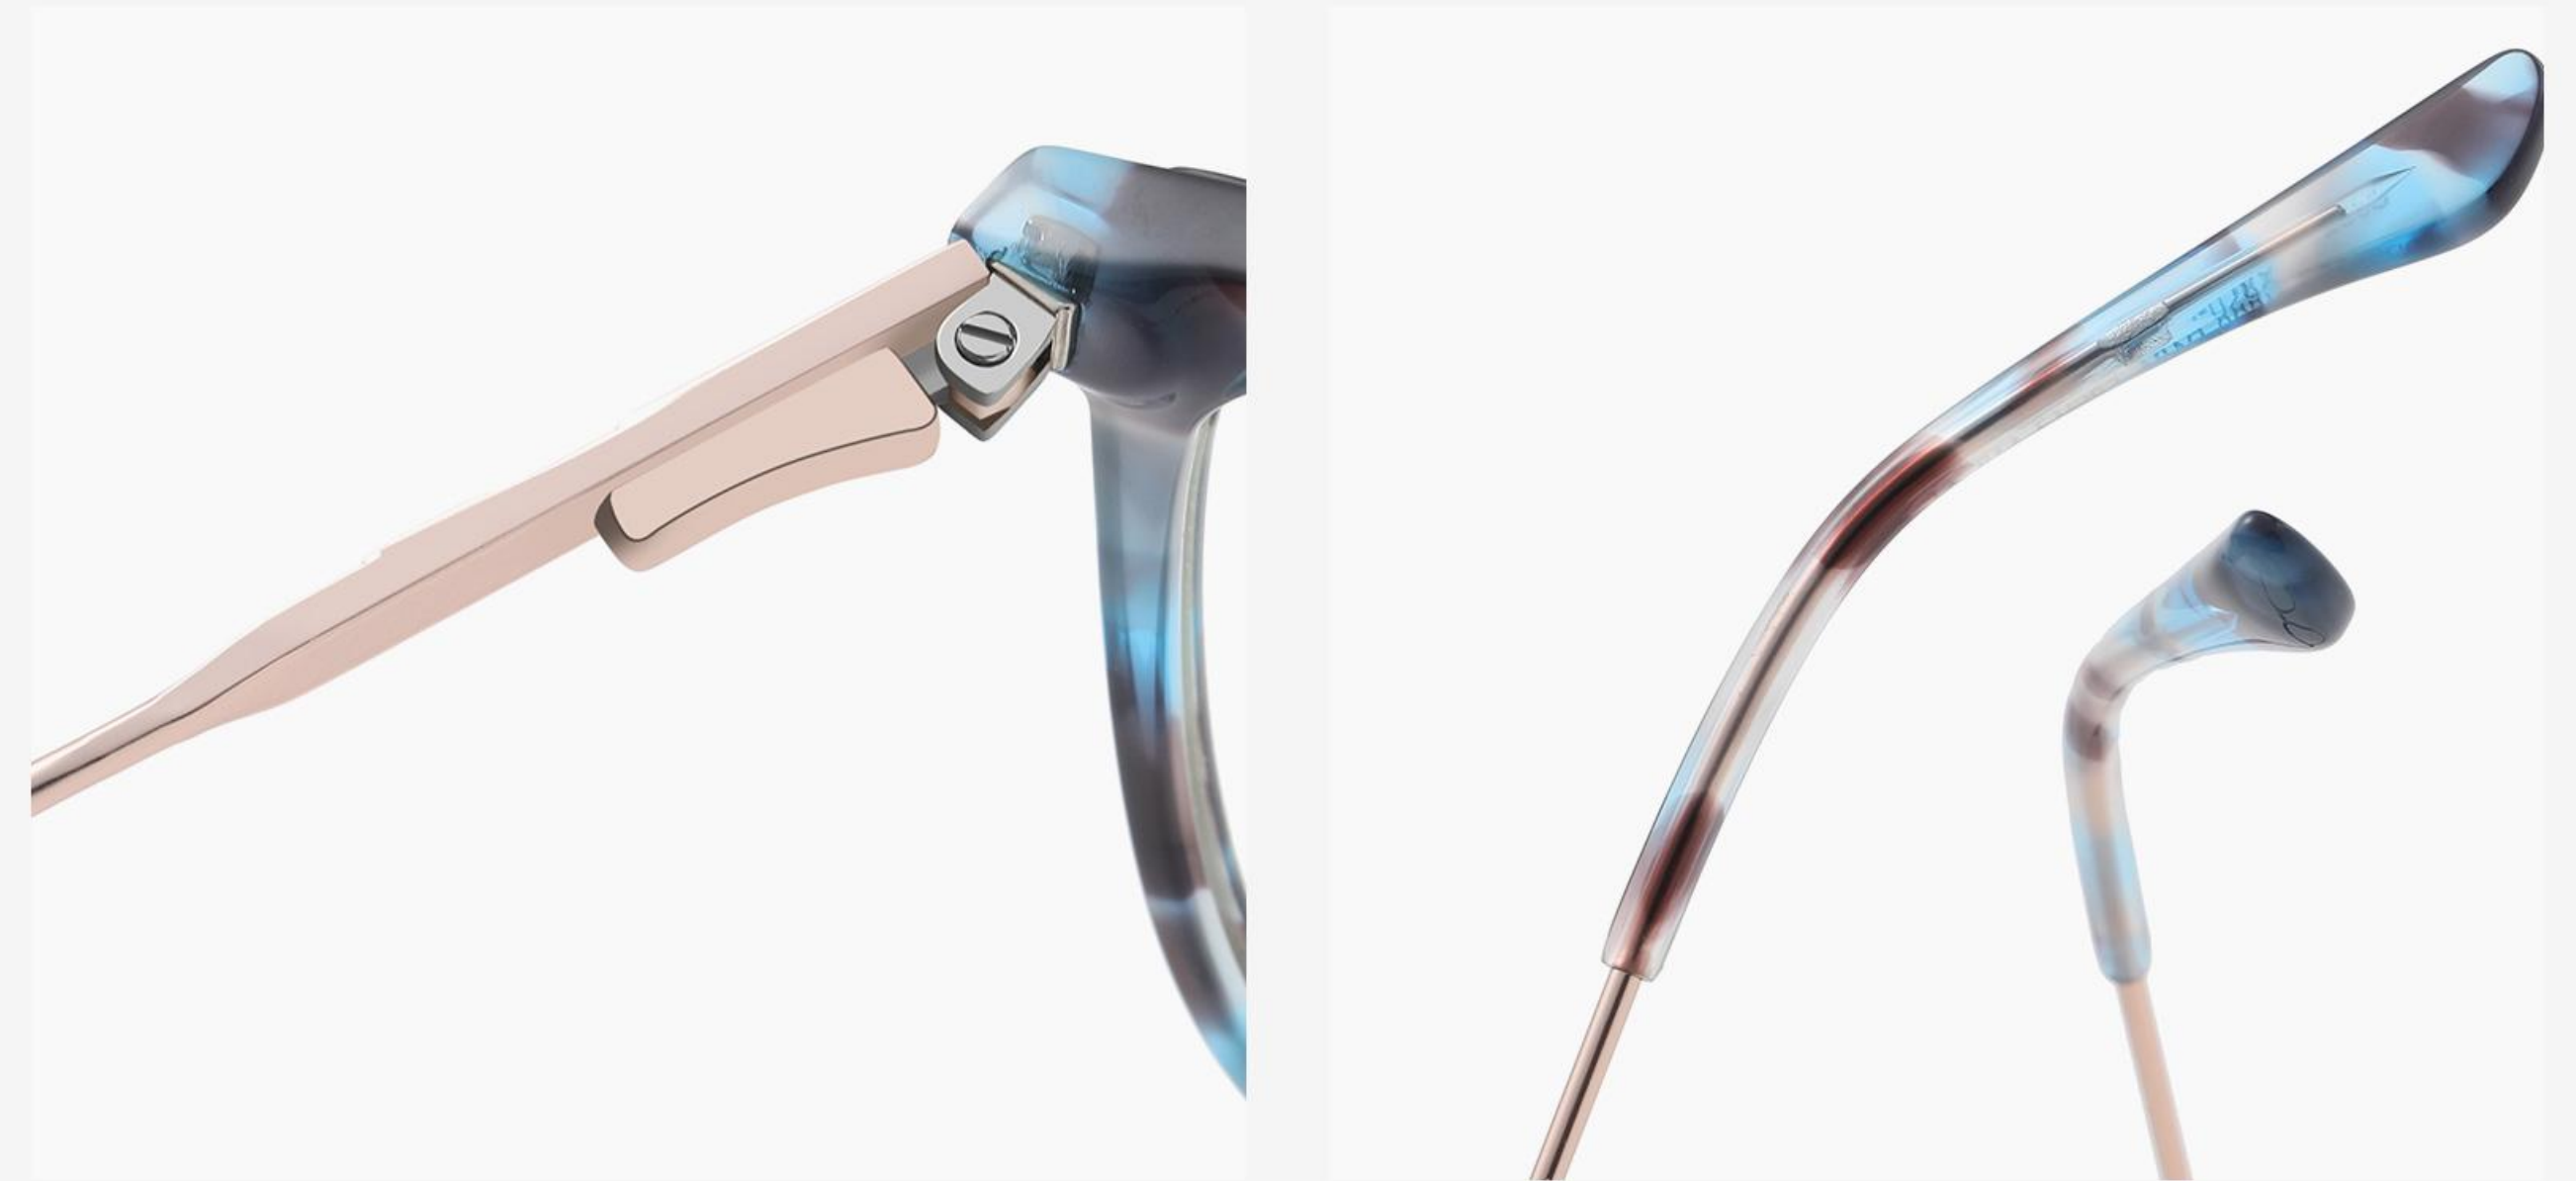

# ACETATE+METAL

Blue Light Blocking Glasses for Adults \_ Acetate+Metal #BJ series  
Blue Light Glasses Manufacturer in China  
[www.HEAPPY.com](http://www.HEAPPY.com)

▲ BJ9201      Size : 51-19-140

Anti Blue Light

# ACETATE+METAL

▲ BJ9202      Size : 52-16-140

Anti Blue Light

N0.1 Bright Black / Silver  
C01-P181

N0.2 Pink Demi Floral / Matte Gold  
C617-P181

N0.3 Purple Red stripes / Gold  
C618-P181

N0.4 Bright Transparent Blue Green  
C43-P181

# ACETATE+METAL

▲ BJ9203      Size : 52-17-140

Anti Blue Light

N0.1 Bright Black  
C01-P181

N0.2 Bright Transparent Tea  
C619-P181

N0.3 Blue Demi Floral  
C620-P181

N0.4 Coffee stripes  
C621-P181

# ACETATE+METAL

▲ BJ9204      Size : 50-20-140

Anti Blue Light

N0.1 Bright Black / Gold  
C01-P181

N0.2 Transparent / Gold  
C26-P181

N0.3 Bright Blue stripes / Gold  
C622-P181

N0.4 Pink Demi Floral / Silver  
C400-P181