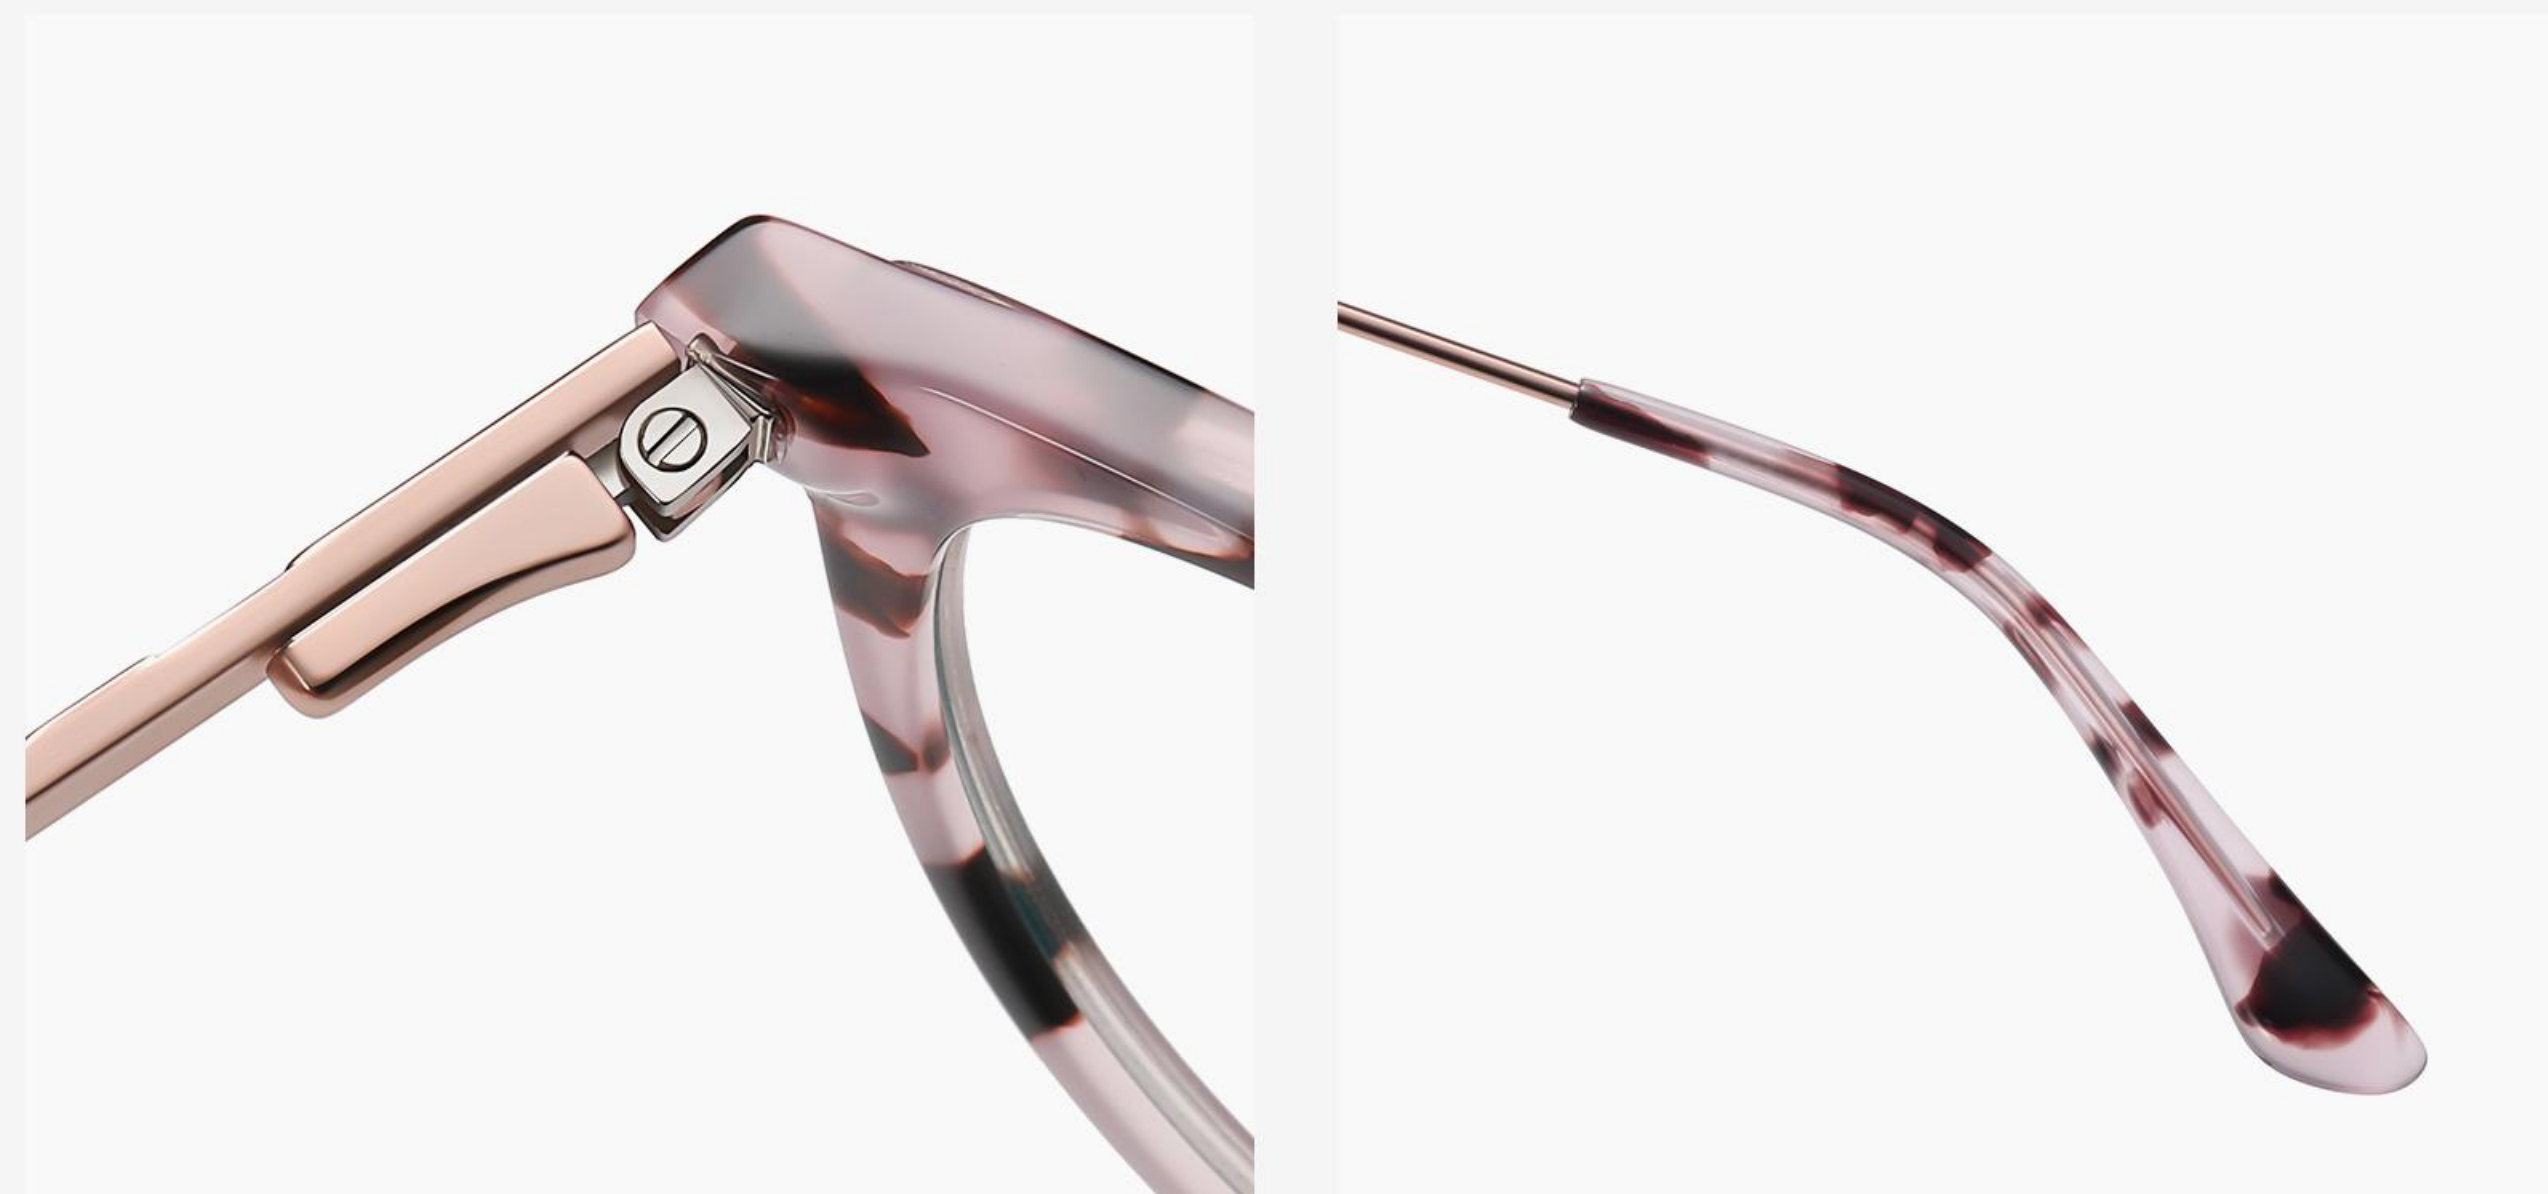

# ACETATE+METAL

Blue Light Blocking Glasses for Adults \_ Acetate+Metal #BJ series  
Blue Light Glasses Manufacturer in China  
[www.HEAPPY.com](http://www.HEAPPY.com)

▲ BJ9201      Size : 51-19-140

Anti Blue Light

N0.1 Bright Black / Gold  
C01-P181

N0.2 Red stripes / Gold  
C614-P181

N0.3 Blue stripes / Silver  
C616-P181

N0.4 Demi Floral / Gold  
C615-P181

# ACETATE+METAL

▲ BJ9202      Size : 52-16-140

Anti Blue Light

N0.1 Bright Black / Silver  
C01-P181

N0.2 Pink Demi Floral / Matte Gold  
C617-P181

N0.3 Purple Red stripes / Gold  
C618-P181

N0.4 Bright Transparent Blue Green  
C43-P181

# ACETATE+METAL

▲ BJ9203      Size : 52-17-140

Anti Blue Light

N0.1 Bright Black  
C01-P181

N0.2 Bright Transparent Tea  
C619-P181

N0.3 Blue Demi Floral  
C620-P181

N0.4 Coffee stripes  
C621-P181