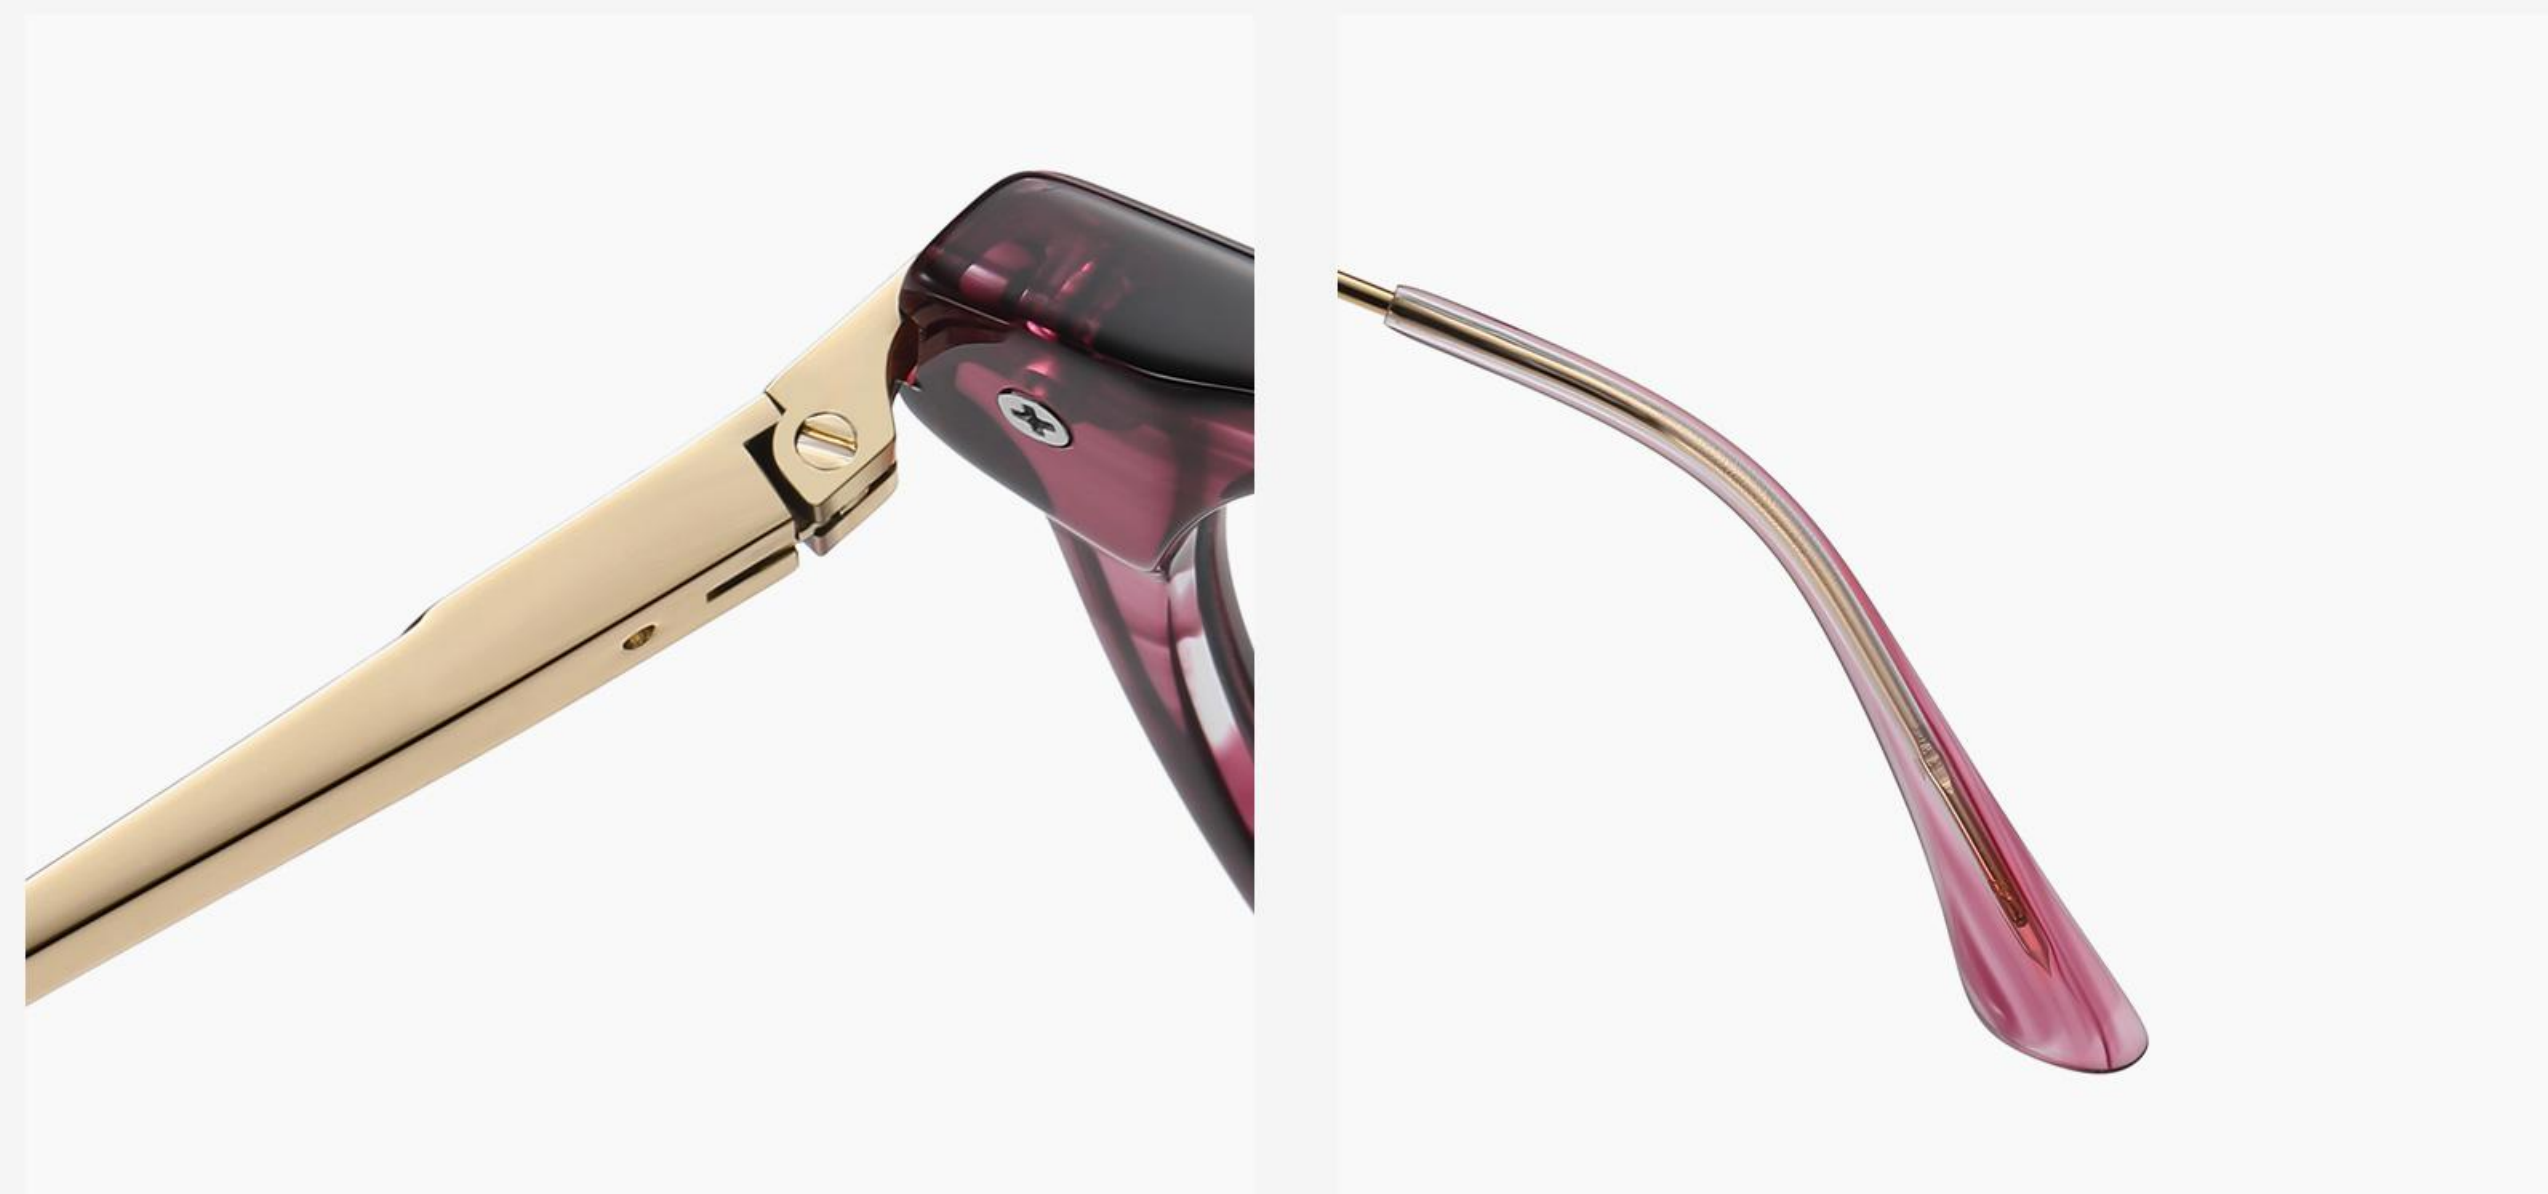

# ACETATE+METAL

▲ BJ9206      Size : 51-19-140

Anti Blue Light

N0.1 Bright Black / Gold  
C01-P181

N0.2 Bright Blue / Silver  
C43-P181

N0.3 Bright Red / Matte Gold  
C626-P181

N0.4 Demi Floral / Matte Gold  
C625-P181

# ACETATE+METAL

▲ BJ9207      Size : 52-16-140

Anti Blue Light

N0.1 Bright Black / Gold  
C01-P181

N0.2 Bright Red stripes / Rose Gold  
C618-P181

N0.3 Light Coffee stripes / Silver  
C627-P181

N0.4 Bright Blue / Silver  
C344-P181

# ACETATE+METAL

▲ BJ9208      Size : 51-18-140

Anti Blue Light

N0.1 Bright Black / Silver  
C01-P181

N0.2 Bright Red stripes / Gold  
C614-P181

N0.3 Bright Blue Green / Silver  
C622-P181

N0.4 Black Demi Floral / Gold  
C628-P181