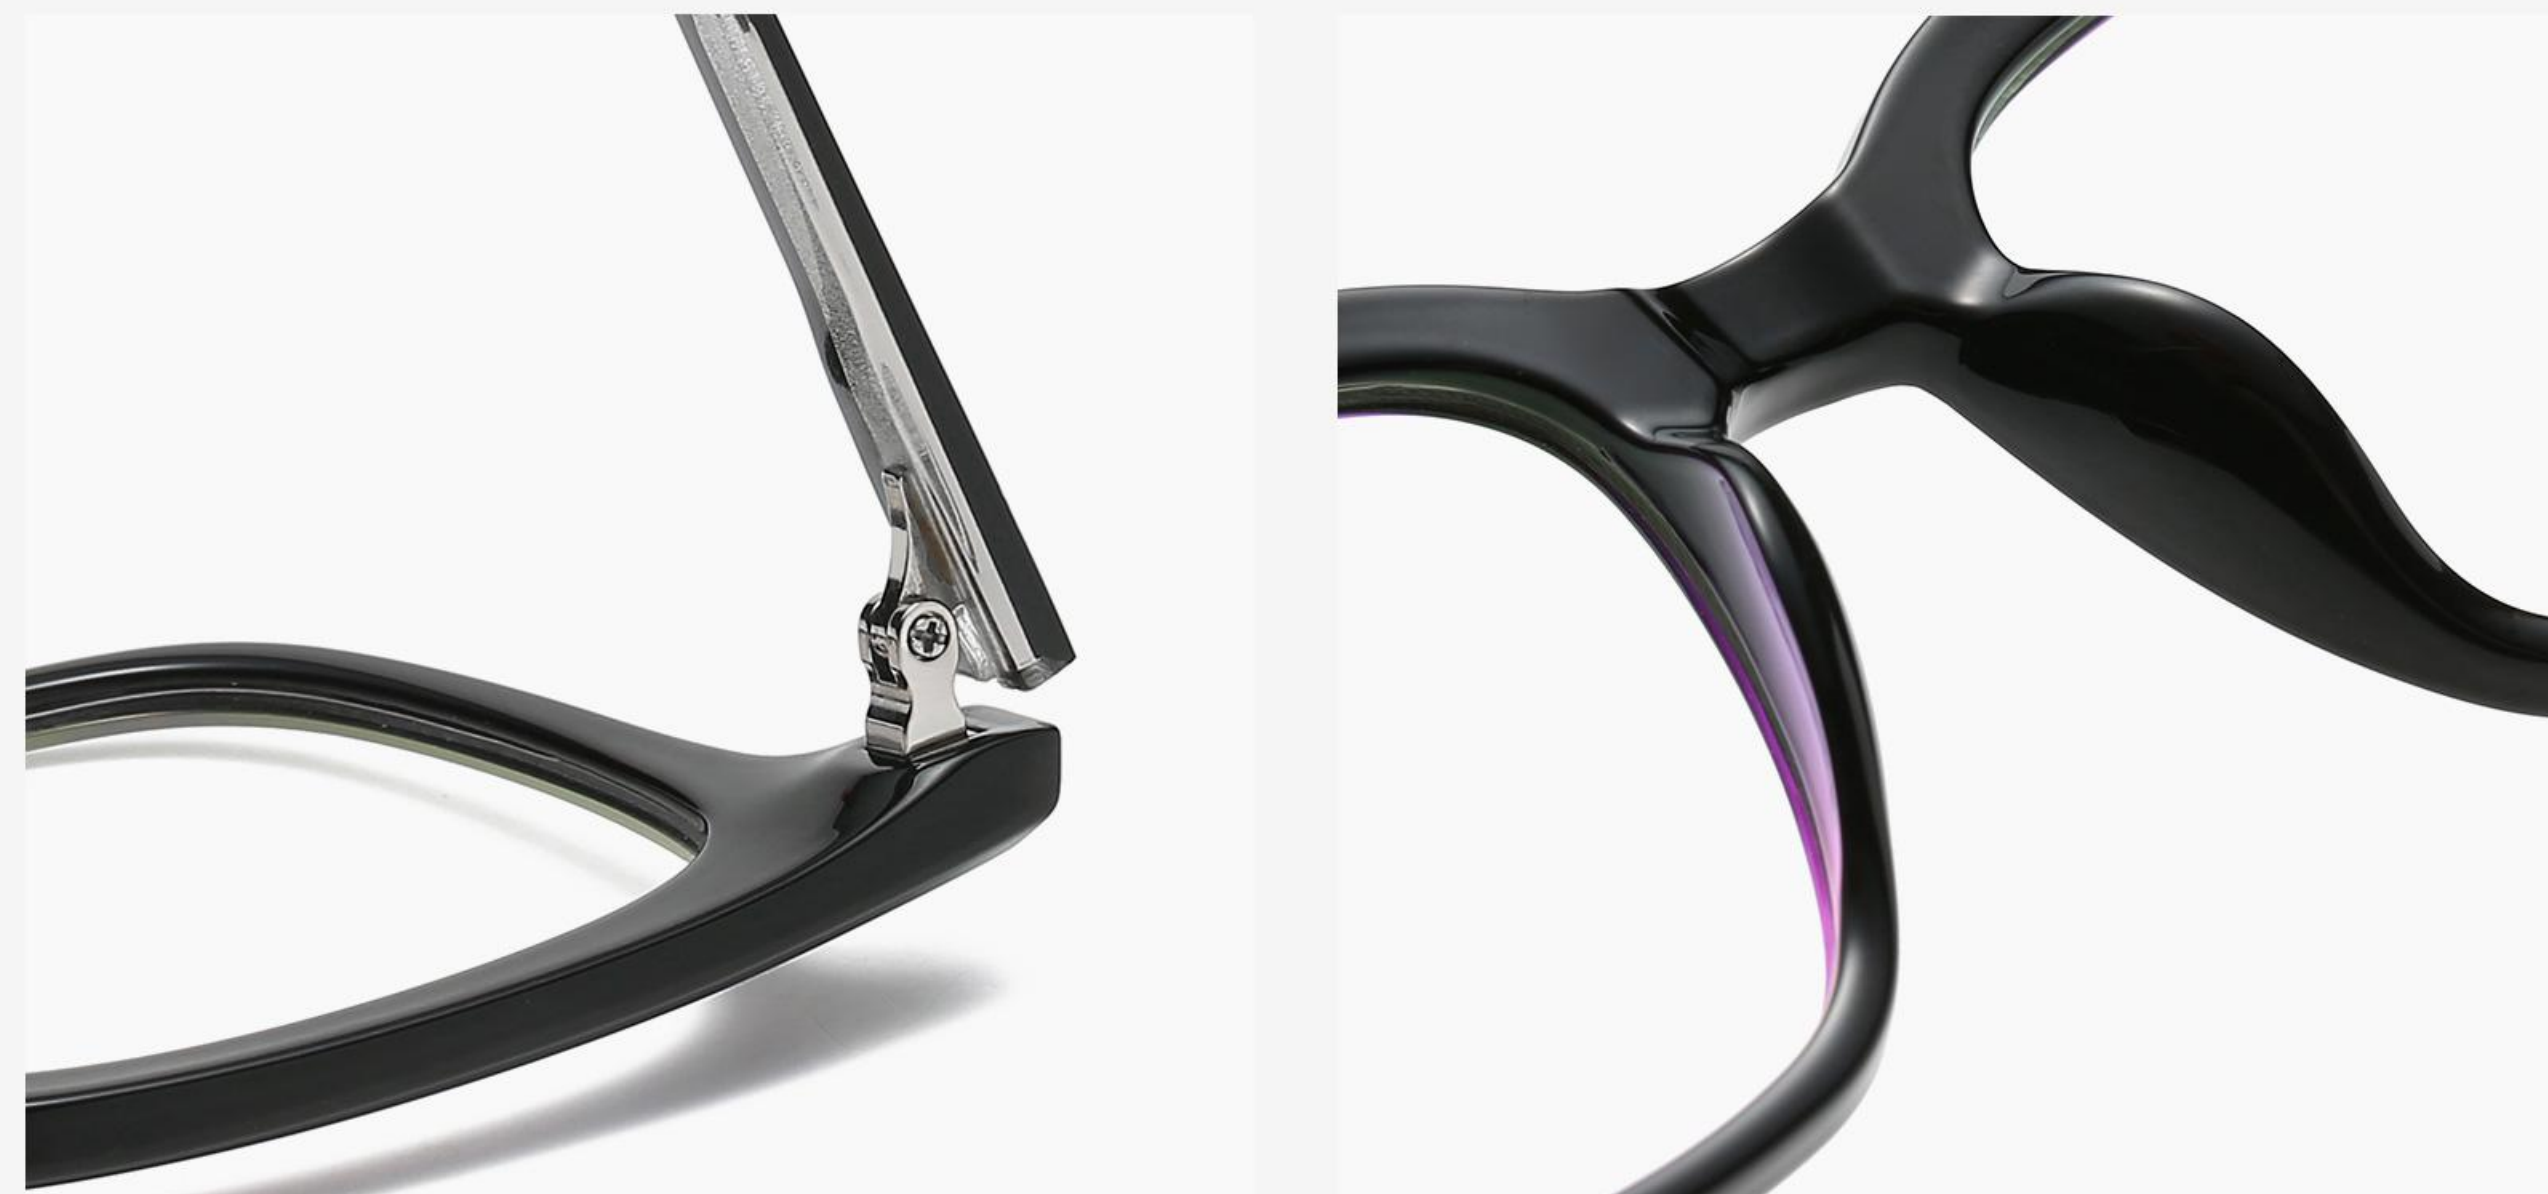

N0.3 Gradient Transparent Pink C398-P81

N0.4 Gradient Transparent Blue C397-P81

TR+ACETATE

▲ LD207

Size : 50-19-145

Anti blue light

N0.1 Bright Black C01-P81

N0.2 Transparent C26-P81

N0.3 Transparent Deep Grey C25-P81

TR+METAL

▲ LD215 Size : 52-18-146

Anti blue light

N0.2 Transparent C26-P81

N0.3 Transparent Pink C309-P81

TR90 + CP

△ TR3502 Size : 54-18-145