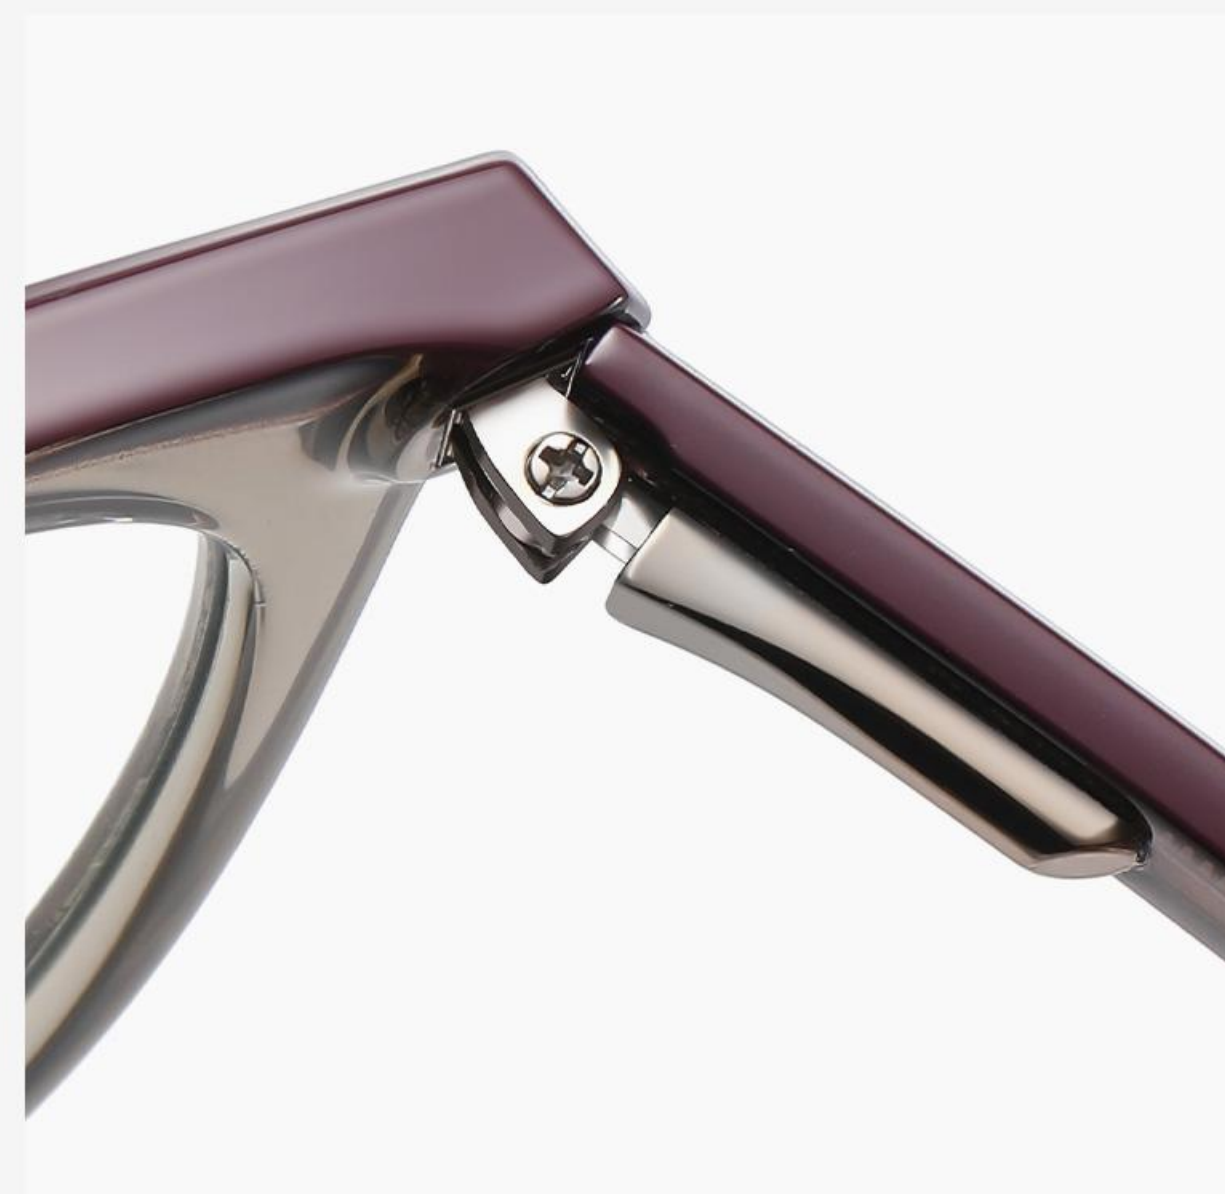

N0.5 Transparent Purple Pink C44-P81

N0.6 Transparent C26-P81

TR90 + CP

△ TR3514 Size : 53-18-145

Anti blue light

N0.4 Tea Demi Floral C70-P81

N0.6 Yellow Demi Floral C86-P81

TR90

▲ TR3517 Size : 53-15-145

Anti blue light

N0.1 Transparent Pink / Black C537-P81

N0.2 Transparent Pink / Dark Red C537-P81-1

N0.3 Transparent Blue / Solid Blue C538-P81

N0.4 Transparent Green / Bright Black C540-P81

N0.5 Transparent Light Tea / Solid Pink Coffee C539-P81

TR90

▲ TR3518 Size : 52-16-145

Anti blue light

N0.1 Transparent Blue / Black C538-P81

N0.2 Transparent Pink / Deep Coffee C542-P81

N0.3 Demi Grey / Deep Purple Red C543-P81