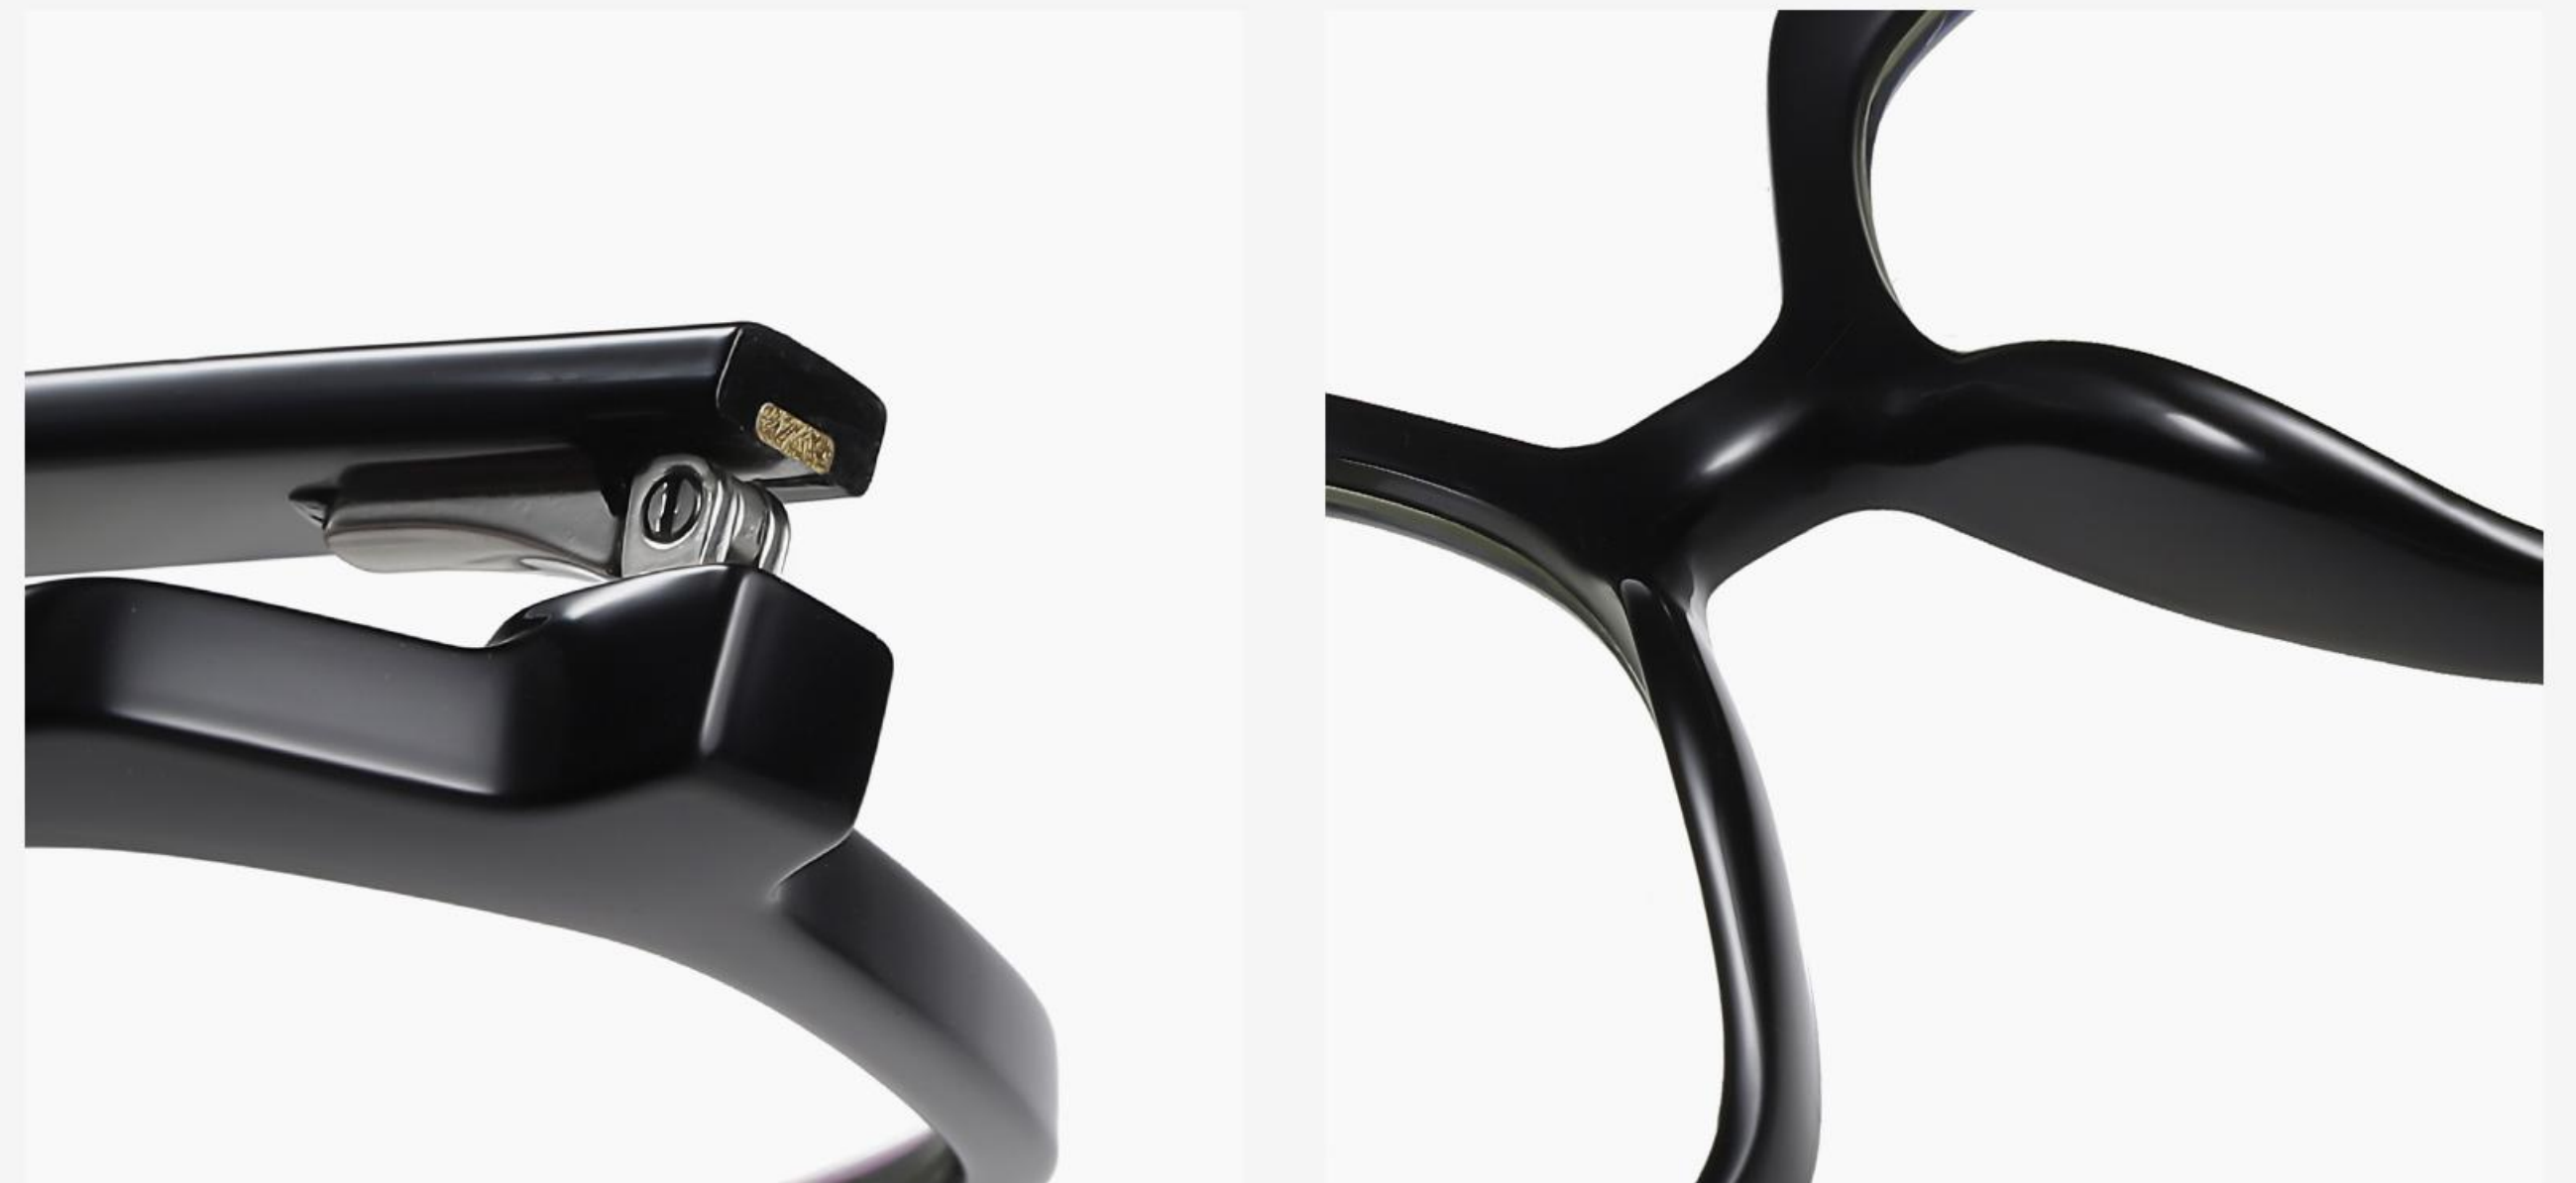

N0.6 Solid Pink - Transparent C205-P30

TR90 + CP

△ 3508

Size : 55-16-145

Anti blue light

N0.4 Demi Floral C210-P30

N0.5 Bright Transparent Pink C46-P30

N0.6 Bright Transparent C26-P30

TR90 + CP

▲ TR3510

Size : 52-19-142

Anti blue light

N0.1 Bright Black C01-P81

N0.2 Tortoiseshell C70-P81

N0.3 Transparent Blue C120-P81

N0.4 Transparent Green C220-P81