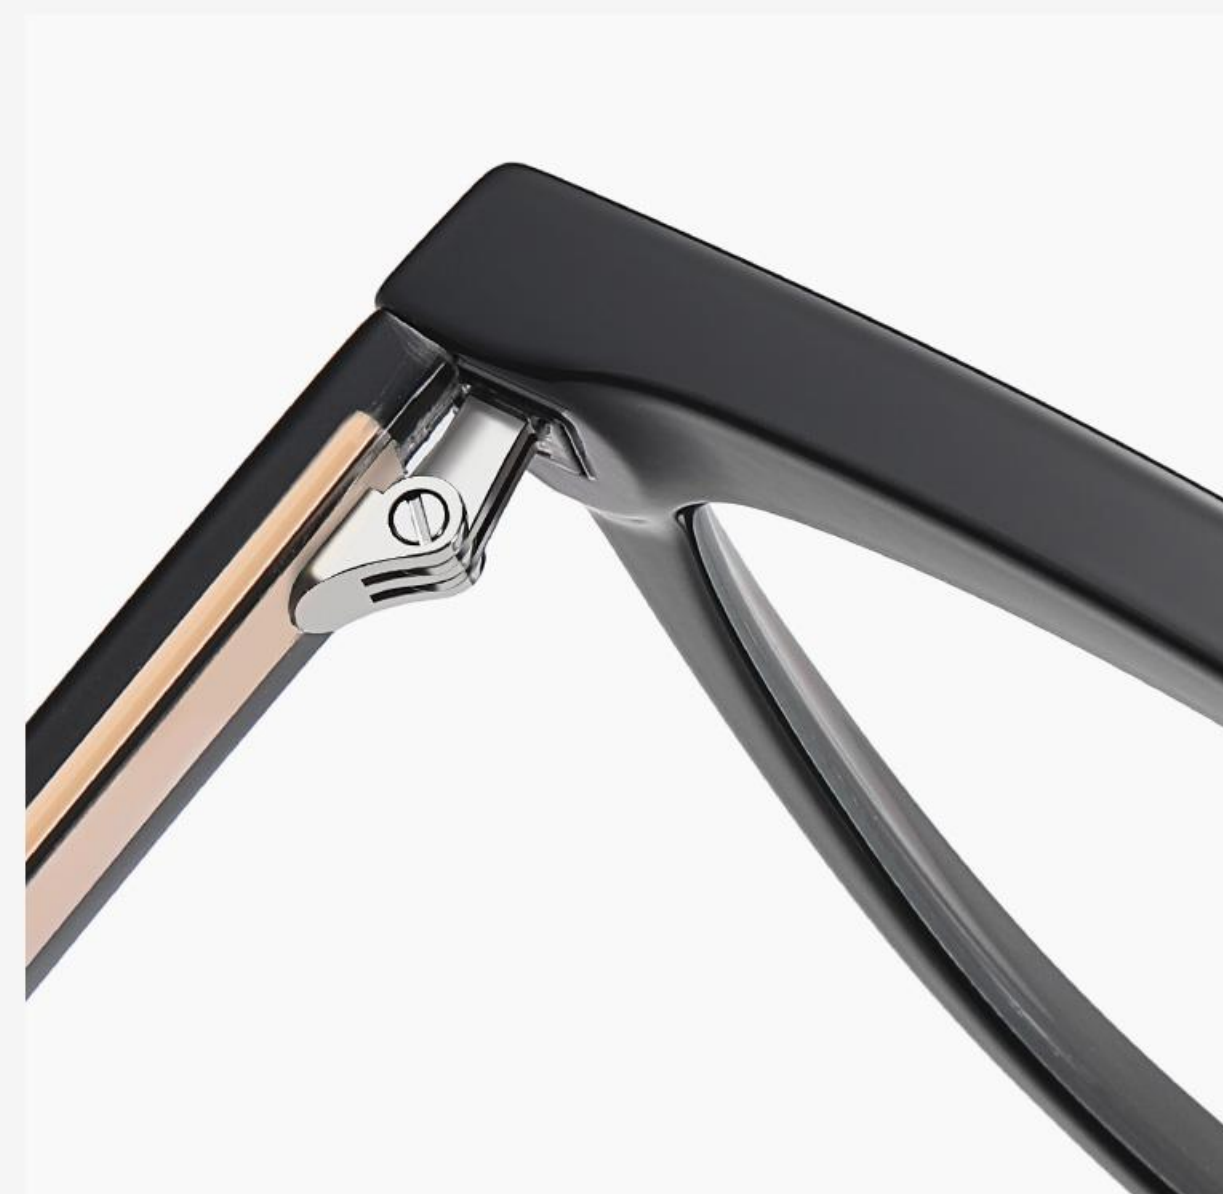

N0.4 Bright Transparent Blue C344-P181

TR90+ACETATE

▲ TR-BC908 Size : 54-15-145

Anti-blue light

N0.1 Bright Black C01-P81

N0.2 Transparent Purple C484-P81

N0.3 Demi Floral C481-P81

N0.4 Transparent Grey C25-P81

N0.5 Transparent Blue Green C259-P81

TR90+ACETATE

▲ TR-BC907 Size : 51-17-145

Anti-blue light

N0.1 Bright Black C01-P81

N0.2 Bright Jelly Green C447-P81

N0.3 Transparent C26-P81

N0.4 Bright Jelly Brown C445-P81

N0.5 Bright Transparent Deep Pink C313-P81

TR90+ACETATE

▲ TR-BC906 Size : 50-17-145

Anti-blue light

N0.1 Bright Black C01-P81

N0.2 Demi Floral C451-P81

N0.3 Transparent Blue C456-P81

N0.4 Transparent Tea C457-P81

N0.5 Transparent Pink C455-P81

TR90+ACETATE

▲ TR-BC905 Size : 51-18-145

Anti-blue light

N0.1 Bright Black C01-P81

N0.2 Transparent C26-P81

N0.3 Bright Transparent Purple C458-P81

N0.4 Bright Tea Floral C459-P81