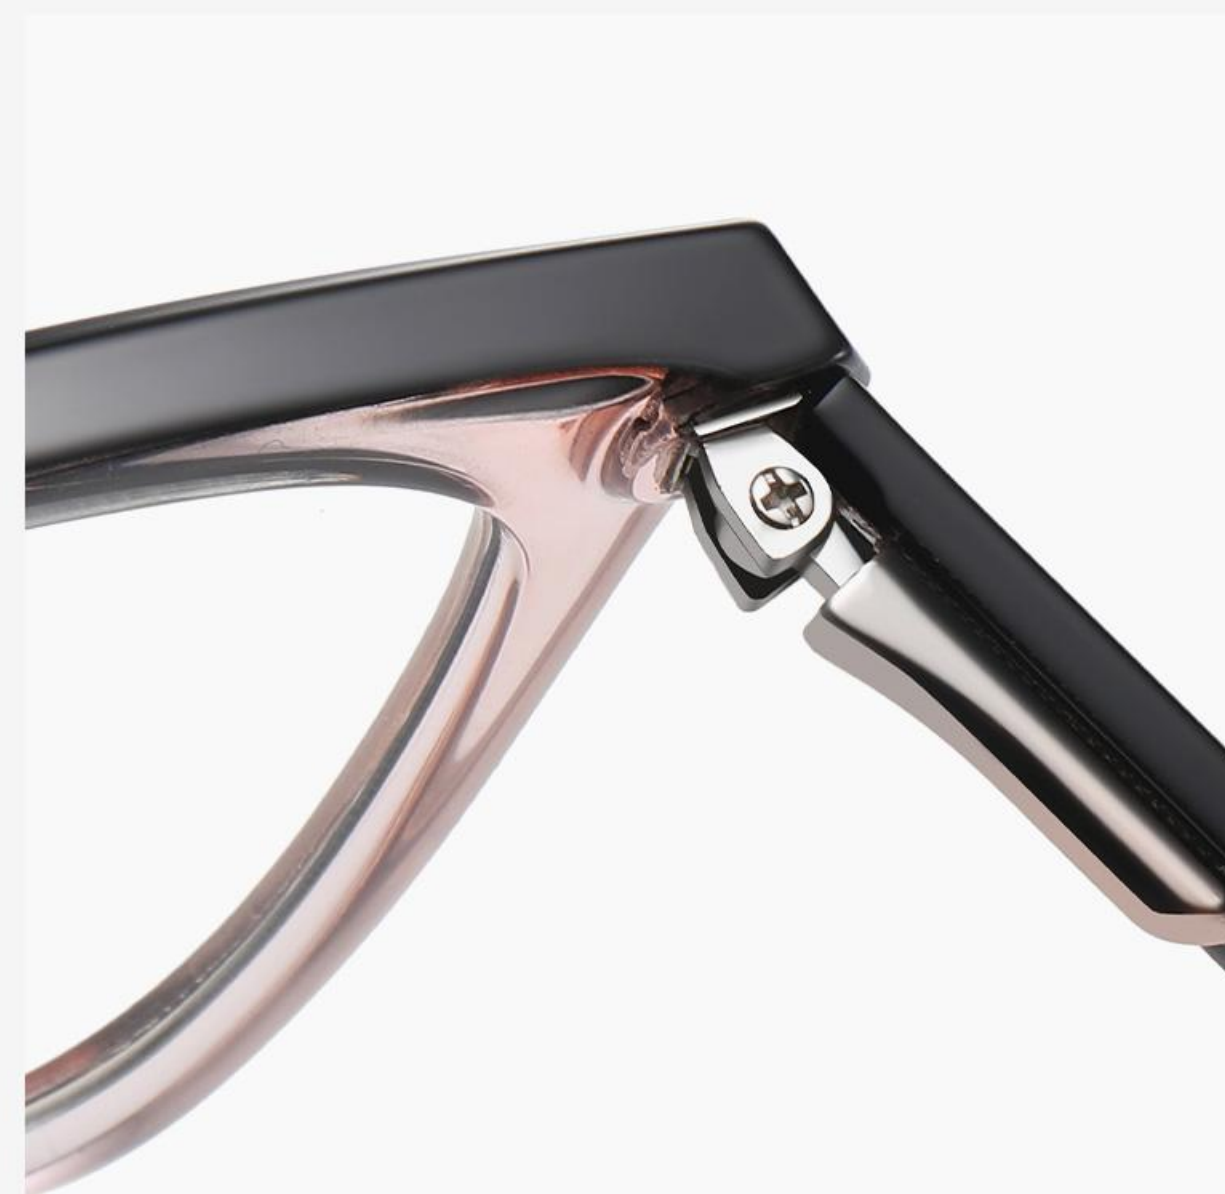

TR90 + CP

▲ TR3510

Size : 52-19-142

Anti blue light

N0.1 Bright Black C01-P81

N0.2 Tortoiseshell C70-P81

N0.3 Transparent Blue C120-P81

N0.4 Transparent Green C220-P81

N0.5 Transparent Purple Pink C44-P81

N0.6 Transparent C26-P81

TR90 + CP

△ TR3514 Size : 53-18-145

Anti blue light

N0.4 Tea Demi Floral C70-P81

N0.6 Yellow Demi Floral C86-P81

TR90

▲ TR3517 Size : 53-15-145

Anti blue light

N0.1 Transparent Pink / Black C537-P81

N0.2 Transparent Pink / Dark Red C537-P81-1

N0.3 Transparent Blue / Solid Blue C538-P81

N0.4 Transparent Green / Bright Black C540-P81