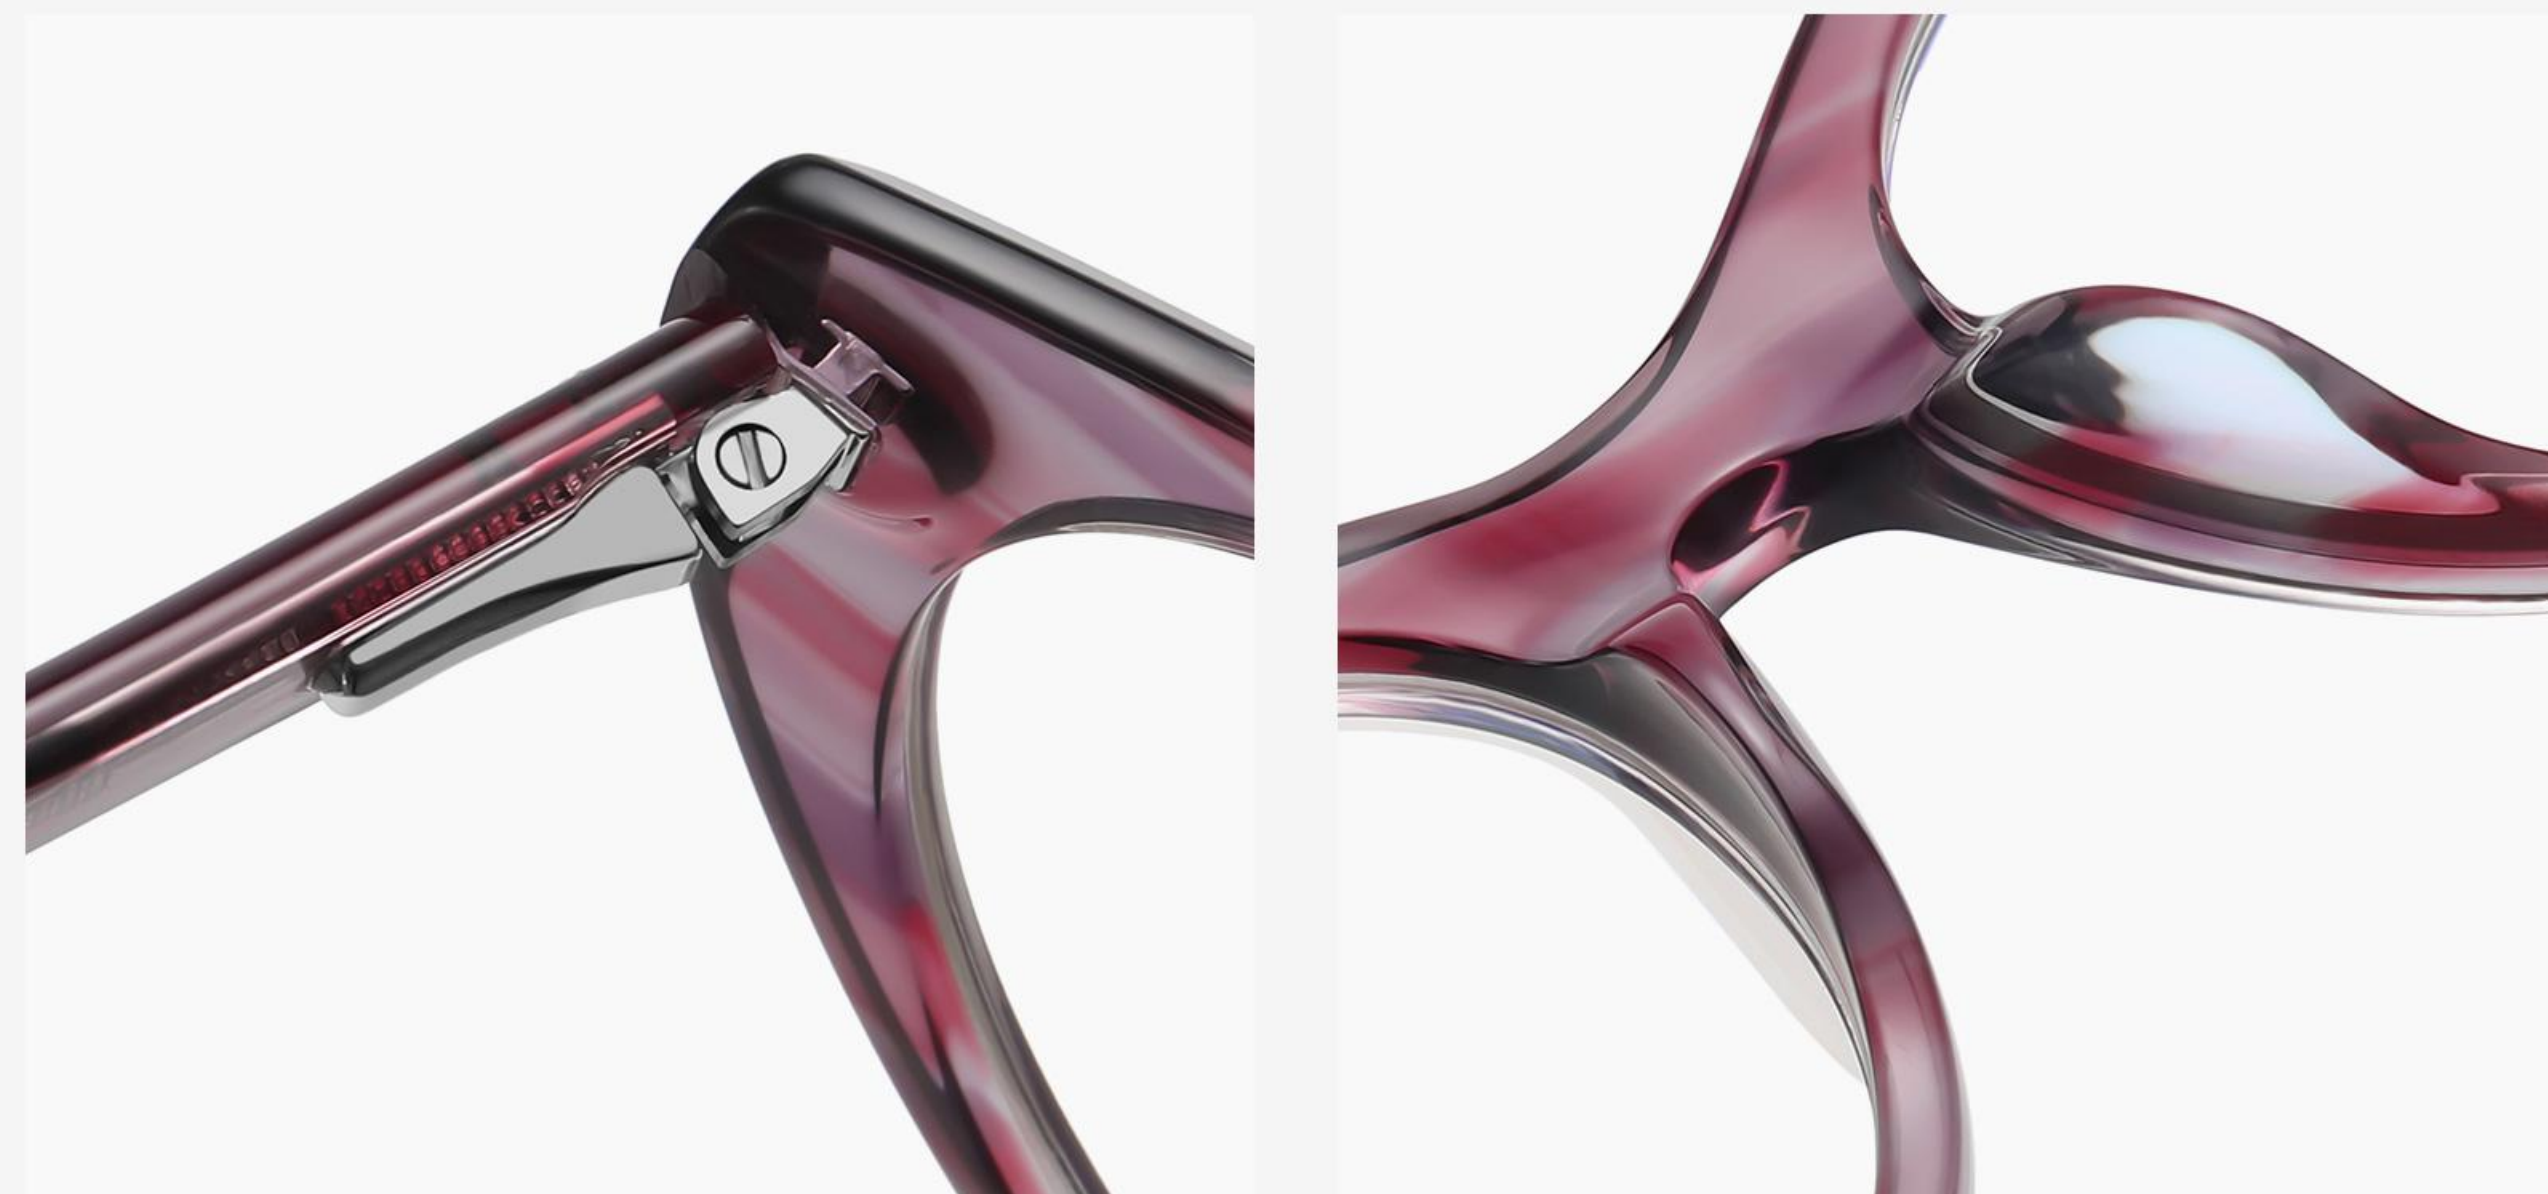

N0.3 Transparent Pink C631-P181

N0.4 Transparent Grey C622-P181

ACETATE

▲ PS8815 Size : 53-16-143

Anti Blue Light

N0.1 Bright Black C01-P181

N0.2 Demi Floral C400-P181

N0.3 Transparent Grey C633-P181

N0.4 Transparent Purple Red C624-P181

ACETATE

▲ PS8816 Size : 52-19-143

Anti Blue Light

N0.1 Bright Black C01-P181

N0.2 Transparent Blue stripes C616-P181

N0.3 Transparent Red stripes C614-P181

N0.4 Pink Demi Floral C617-P181