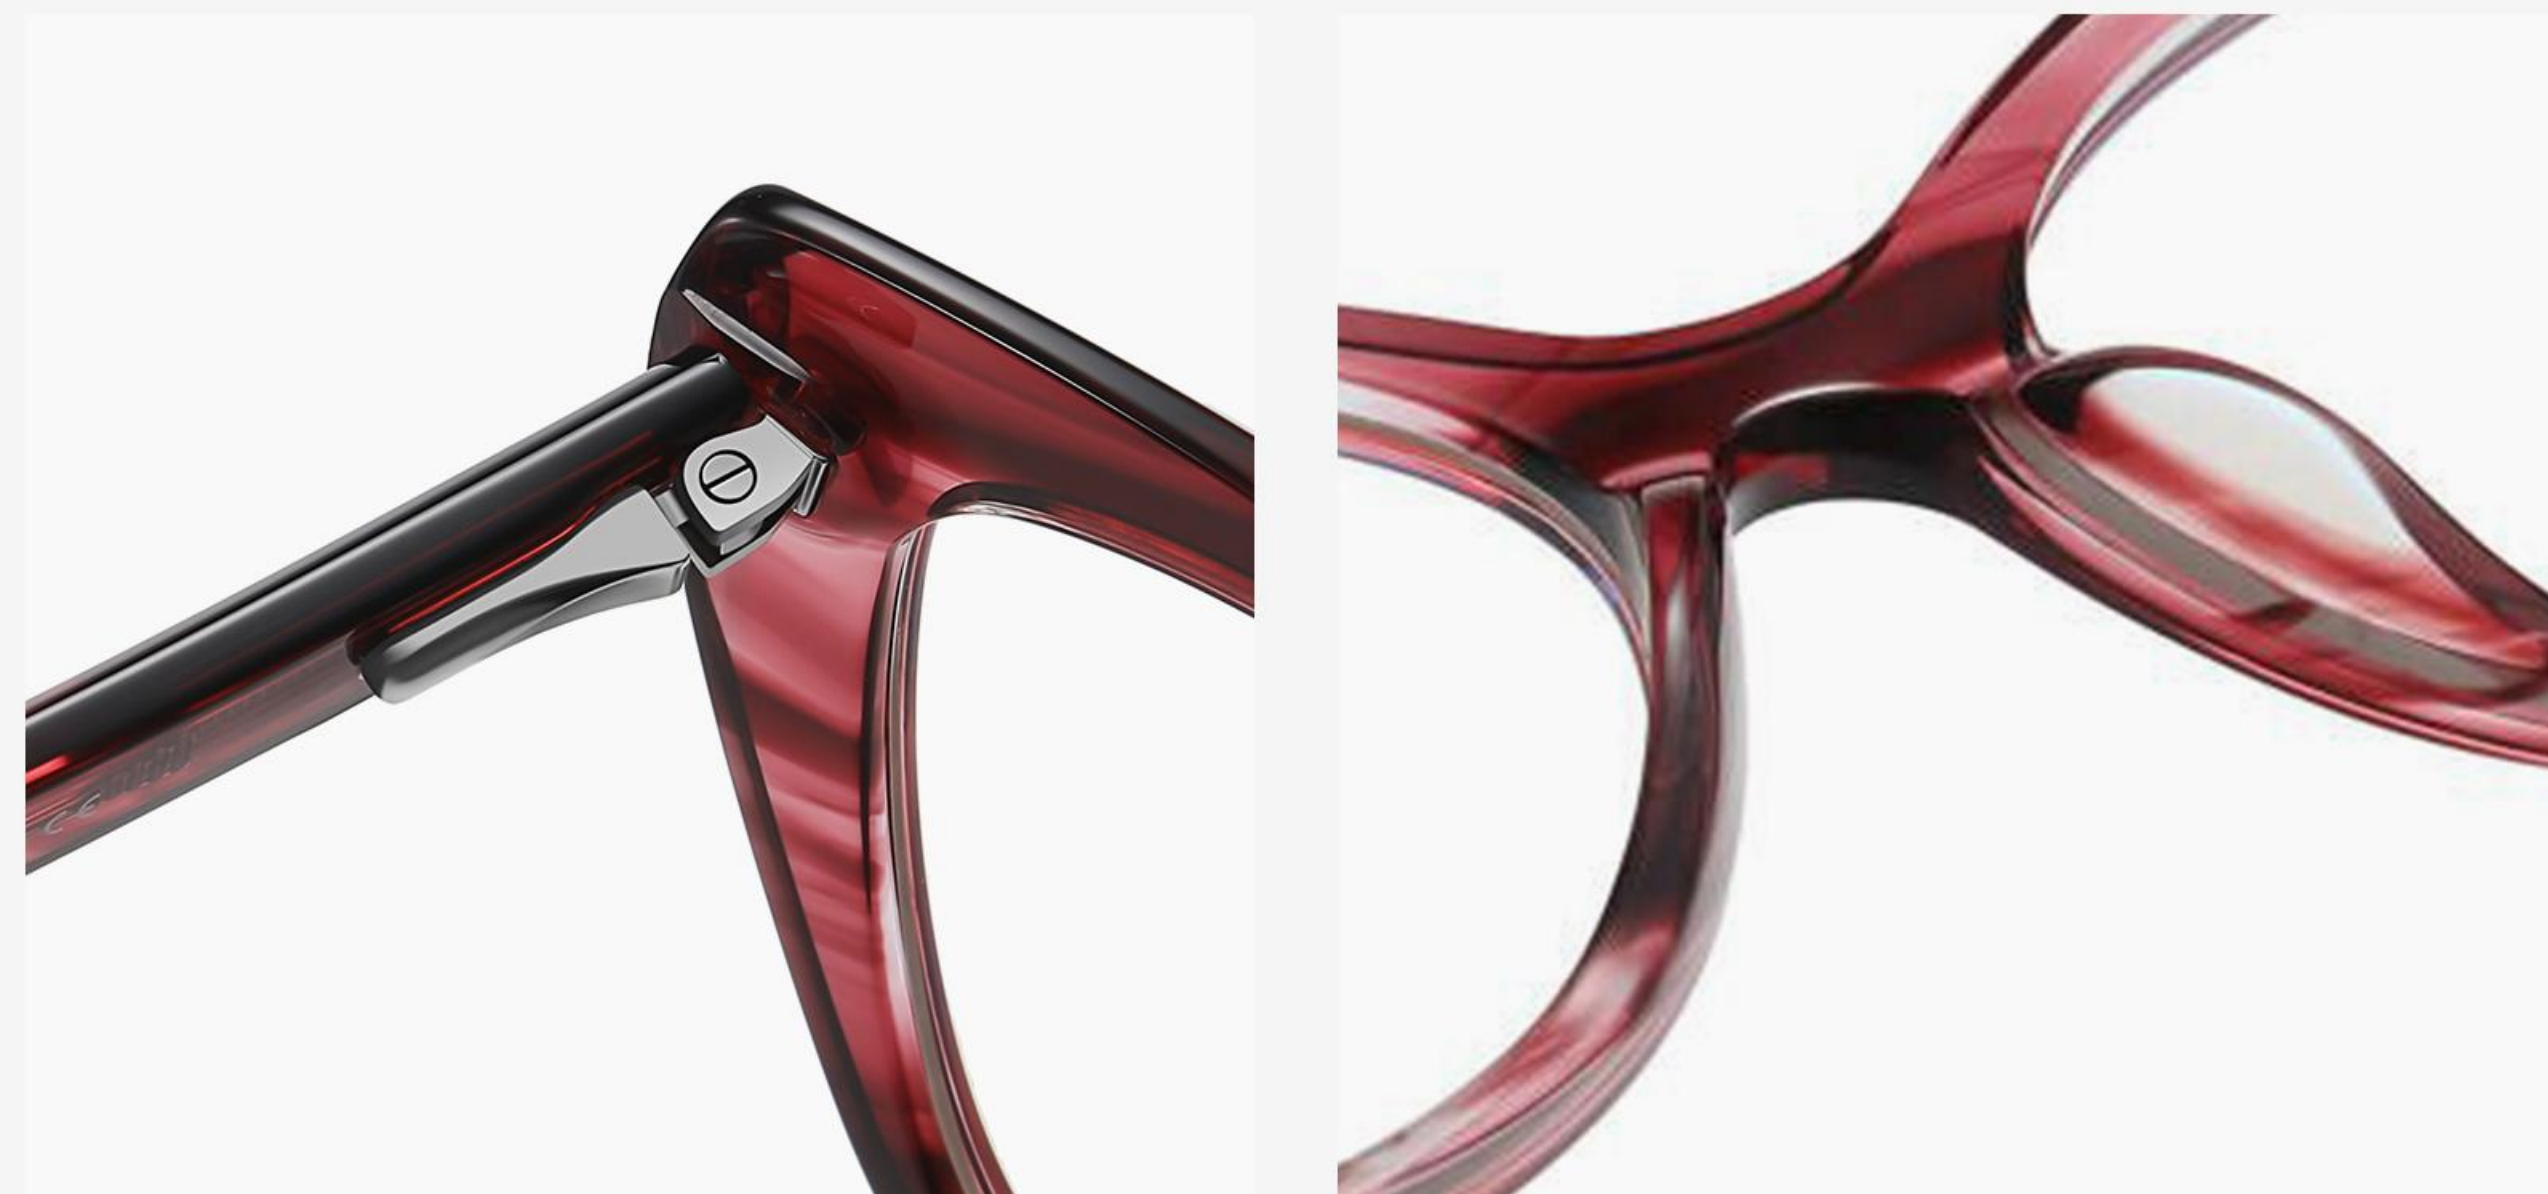

N0.3 Transparent Pink C631-P181

N0.4 Transparent Grey C622-P181

ACETATE

▲ PS8815 Size : 53-16-143

Anti Blue Light

N0.1 Bright Black C01-P181

N0.2 Demi Floral C400-P181

N0.3 Transparent Grey C633-P181

N0.4 Transparent Purple Red C624-P181

ACETATE

▲ PS8816 Size : 52-19-143

Anti Blue Light

N0.1 Bright Black C01-P181

N0.2 Transparent Blue stripes C616-P181

N0.3 Transparent Red stripes C614-P181

N0.4 Pink Demi Floral C617-P181