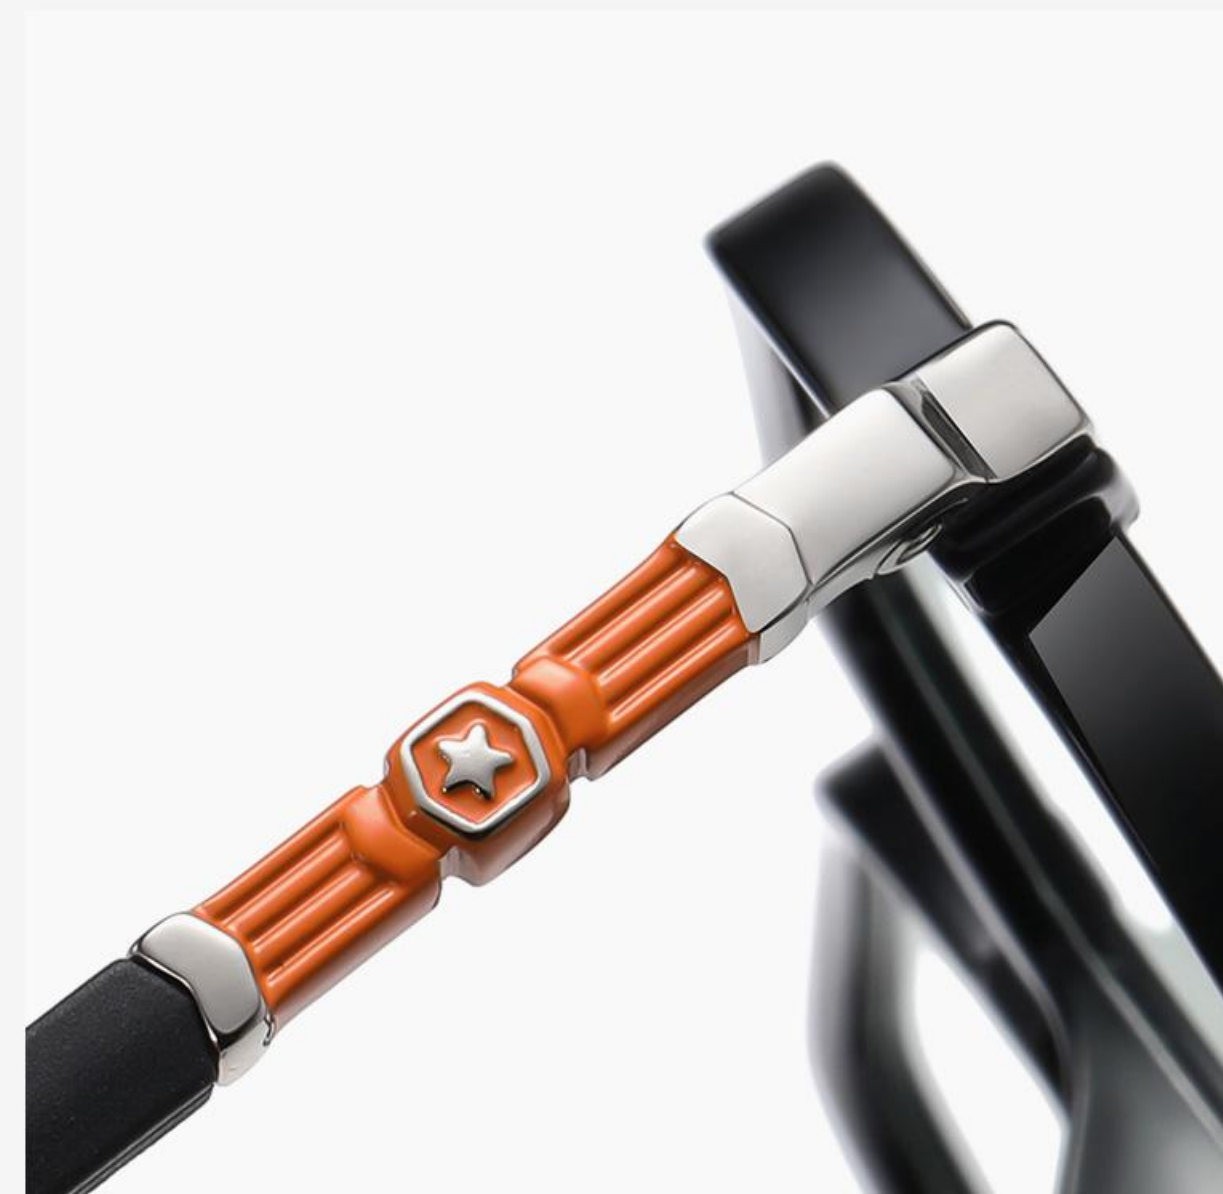

N0.2 Transparent Pink C44-P81

N0.3 Transparent Blue C259-P81

N0.4 Transparent Grey C281-P81

N0.5 Transparent Purple C448-P81

TR90+Metal

▲ TR5127 Size : 44-15-130

Anti blue light

N0.1 Bright Black C01-P81