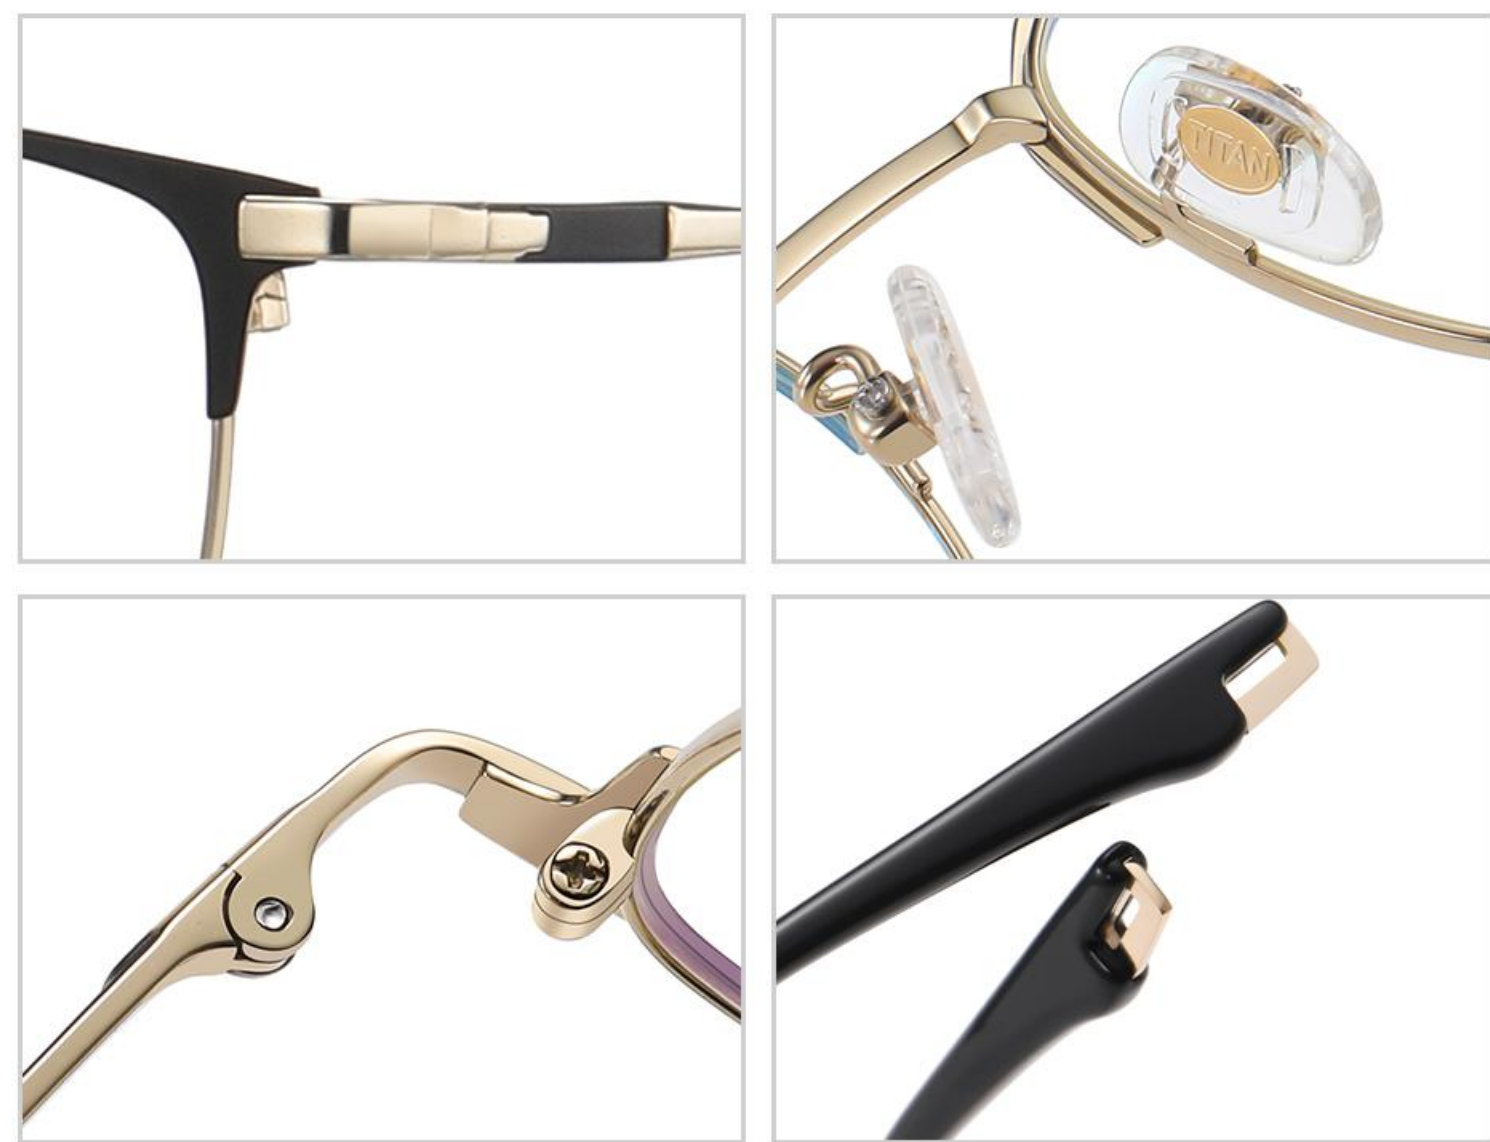

Material :Pure titanium

Lens :AC Anti blue light

Size : 50-20-145

N0.1 Matte Black C91-P174

N0.2 Bright Silver C05-P174

N0.3 Bright Gold C02-P174

N0.4 Matte Gun C22-P174

N0.5 Deep Brown C208-P174

N0.6 Deep Blue C102-P174

Model :PT914

Material :Pure titanium

Lens :AC Anti blue light

Size : 53-18-145

N0.1 Bright Gold C02-P174

N0.2 Bright Deep Gun C31-P174

N0.3 Bright Silver C05-P174

N0.4 Matte Black C91-P174

N0.5 Matte Deep Brown C184-P174

Model :PT915

Material :Pure titanium

Lens :AC Anti blue light

Size : 53-18-145

N0.1 Bright Gold C02-P174

N0.2 Matte Deep Blue C89-P174