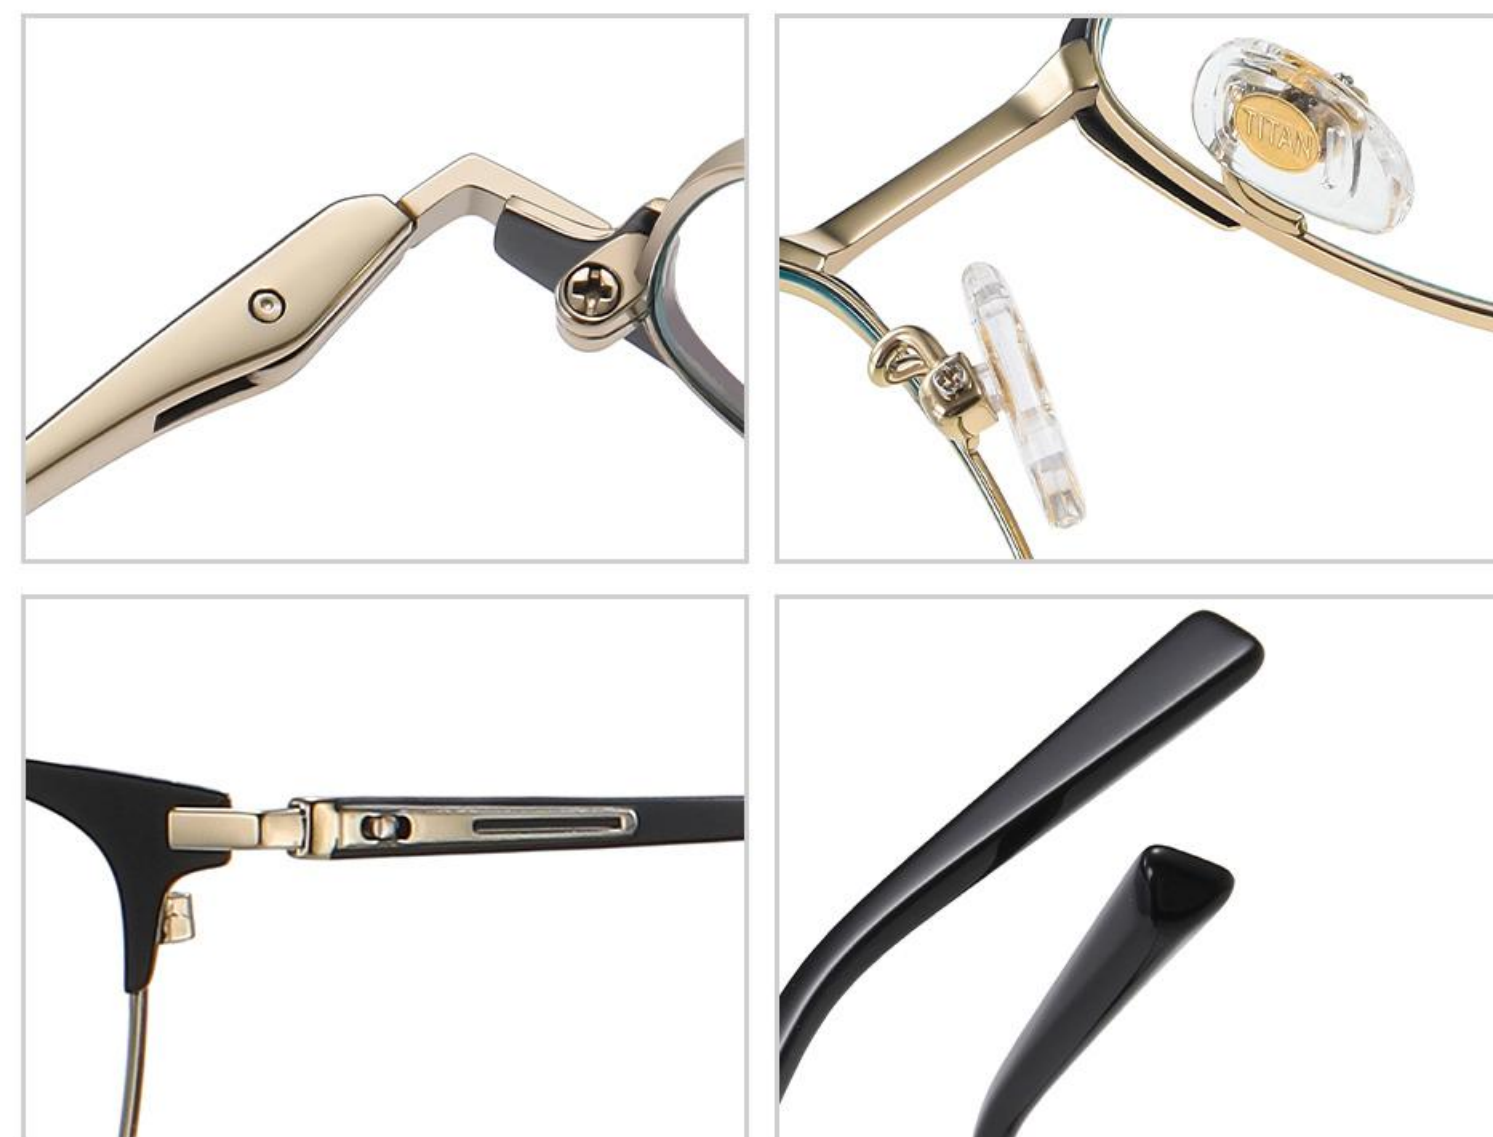

N0.2 Matte Silver / Blue C10-P174-1

N0.3 Gold / Black C02-P174

N0.4 Matte Gun / Black C21-P174

N0.5 Matte Black C91-P174

Model :PT918

Material : Pure titanium

Lens :AC Anti blue light

Size : 52-18-145

N0.1 Gold / Black C02-P174

N0.2 Silver / Blue C05-P174

N0.3 Deep Gun C31-P174

N0.4 Brown / Grey Purple C212-P174

Model : PT919

Material : Pure titanium

Lens : AC

Size : 52-19-145