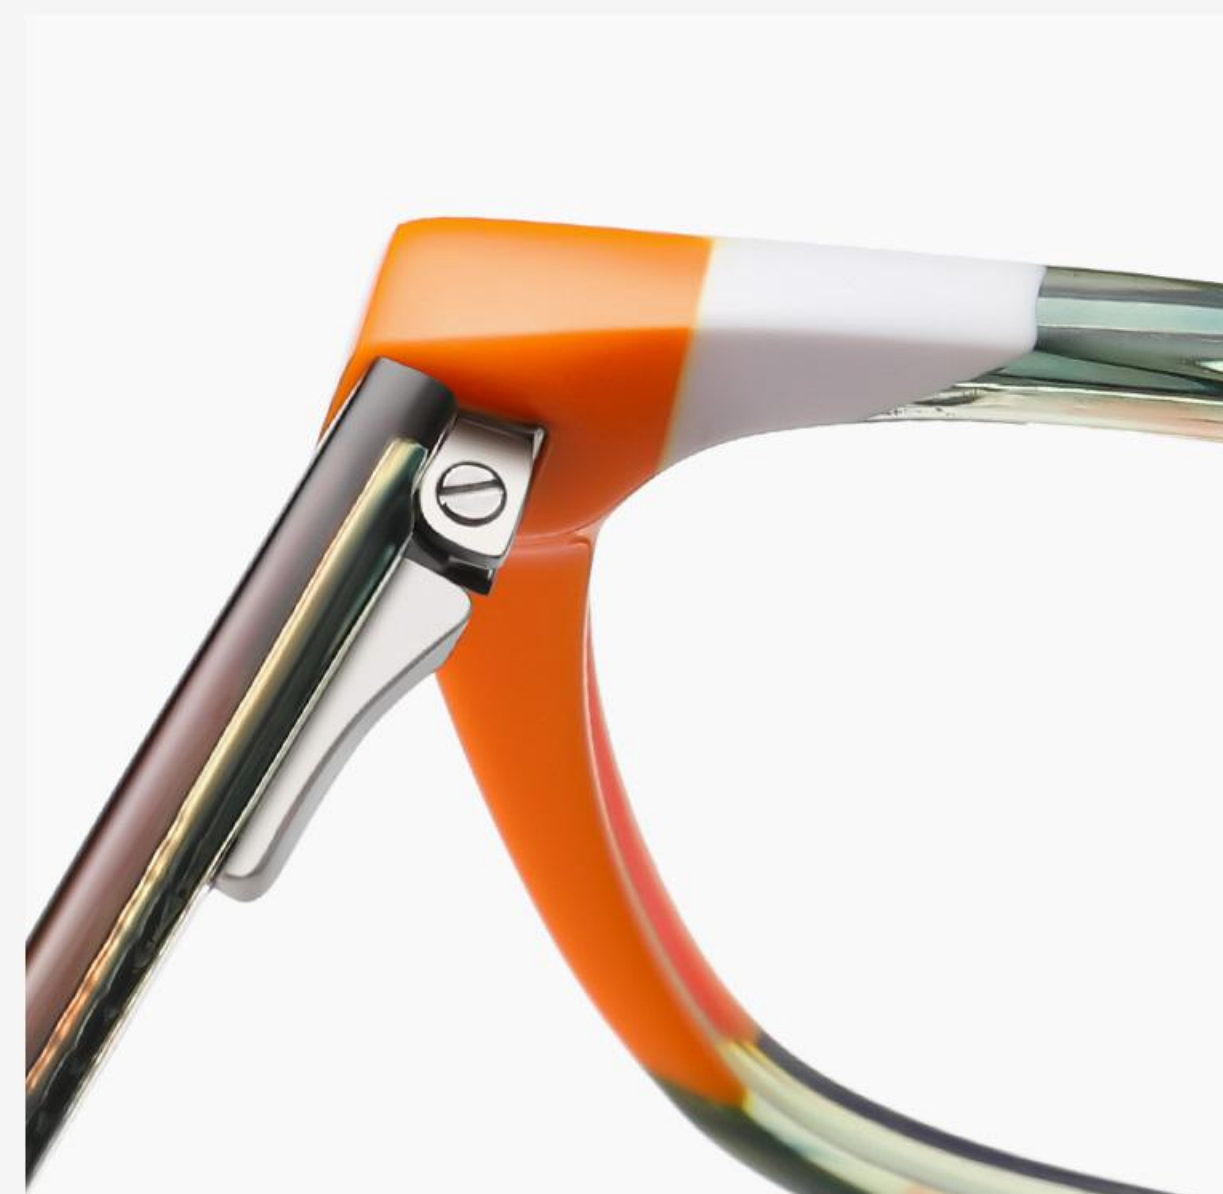

ACETATE

Optical Glasses for Adults _ Acetate multi-color #PS series
Optical Glasses (Optical Frames) Manufacturer in China
www.HEAPPY.com

▲ PS8823 Size : 53-17-145

AC lens

Laminated1

Laminated2

N0.1 Bright Black / Demi Floral
C01-P181

N0.2 Bright Transparent Pink / Solid Red
C492-P181

N0.3 Bright Green / Solid Orange
C764-P181

N0.4 Bright Grey Blue / Demi Floral
C222-P181

ACETATE

▲ PS8824

Size : 54-16-145

AC lens

N0.1 Bright Black / Transparent Grey
C01-P181

N0.2 Bright Brown / Coffee Purple Floral
C326-P181

N0.3 Bright Deep Blue / Solid Orange
C449-P181

N0.4 Bright Blue Red Tortoiseshell / Red
C363-P181

ACETATE

▲ PS8825

Size : 48-21-145

AC lens

N0.1 Bright Green / Grey Tortoiseshell
C749-P181

N0.2 Bright Transparent Pink / Yellow
C492-P181

N0.3 Coffee Grey Demi Floral / Transparent
C765-P181

N0.4 Coffee Purple Floral / Green
C618-P181

ACETATE

▲ PS8826

Size : 52-15-145

AC lens

N0.1 Bright Black / Green
C01-P181