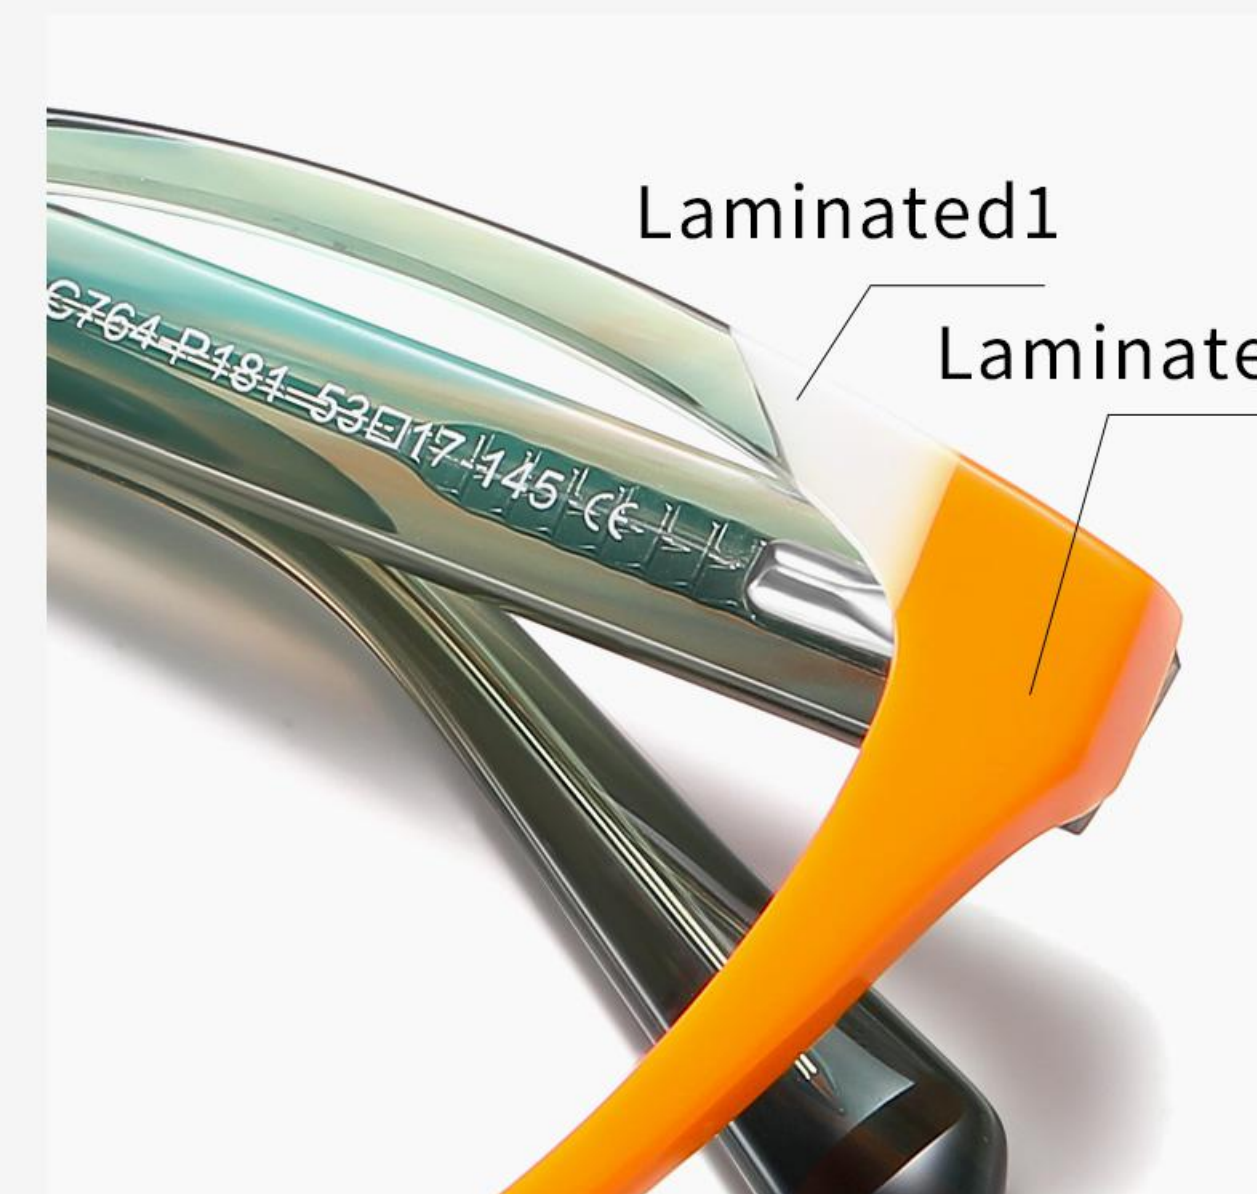

ACETATE

Optical Glasses for Adults _ Acetate multi-color #PS series
Optical Glasses (Optical Frames) Manufacturer in China
www.HEAPPY.com

▲ PS8823 Size : 53-17-145

AC lens

Laminated1

Laminated2

N0.1 Bright Black / Demi Floral
C01-P181

N0.2 Bright Transparent Pink / Solid Red
C492-P181

N0.3 Bright Green / Solid Orange
C764-P181

N0.4 Bright Grey Blue / Demi Floral
C222-P181

ACETATE

▲ PS8824

Size : 54-16-145

AC lens

N0.1 Bright Black / Transparent Grey
C01-P181

N0.2 Bright Brown / Coffee Purple Floral
C326-P181

N0.3 Bright Deep Blue / Solid Orange
C449-P181

N0.4 Bright Blue Red Tortoiseshell / Red
C363-P181

ACETATE

▲ PS8825

Size : 48-21-145

AC lens

N0.1 Bright Green / Grey Tortoiseshell
C749-P181