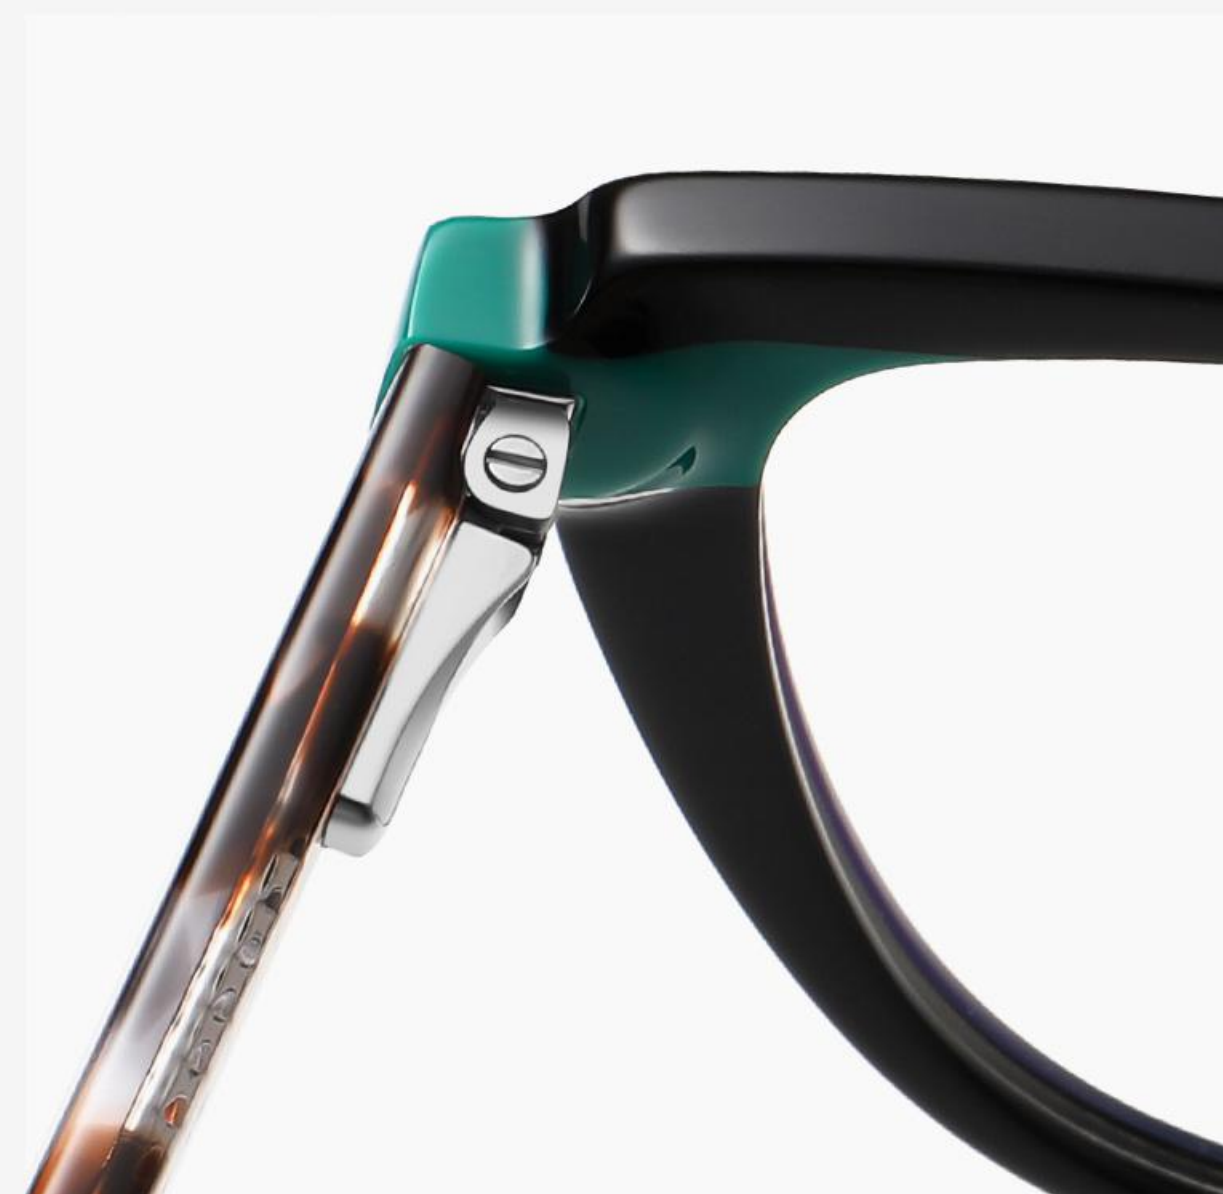

N0.2 Bright Brown / Coffee Purple Floral
C326-P181

N0.3 Bright Deep Blue / Solid Orange
C449-P181

N0.4 Bright Blue Red Tortoiseshell / Red
C363-P181

ACETATE

▲ PS8825

Size : 48-21-145

AC lens

N0.1 Bright Green / Grey Tortoiseshell
C749-P181

N0.2 Bright Transparent Pink / Yellow
C492-P181

N0.3 Coffee Grey Demi Floral / Transparent
C765-P181

N0.4 Coffee Purple Floral / Green
C618-P181

ACETATE

▲ PS8826

Size : 52-15-145

AC lens

N0.1 Bright Black / Green
C01-P181

N0.2 Bright Transparent Green / Pink
C729-P181

N0.3 Bright Transparent Purple / Pink
C448-P181

N0.4 Bright Red Blue Floral / White
C455-P181

ACETATE

▲ PS8827

Size : 53-15-145

AC lens

N0.1 Bright Black / Transparent
C01-P181

N0.2 Bright Transparent Green / Pink
C602-P181

N0.3 Bright Transparent Pink / Red
C492-P181

N0.4 Coffee Purple Floral / Yellow Green
C618-P181

ACETATE

▲ PS8828 Size : 51-19-145

AC lens

N0.1 Bright Coffee Grey Tortoiseshell / Red
C765-P181