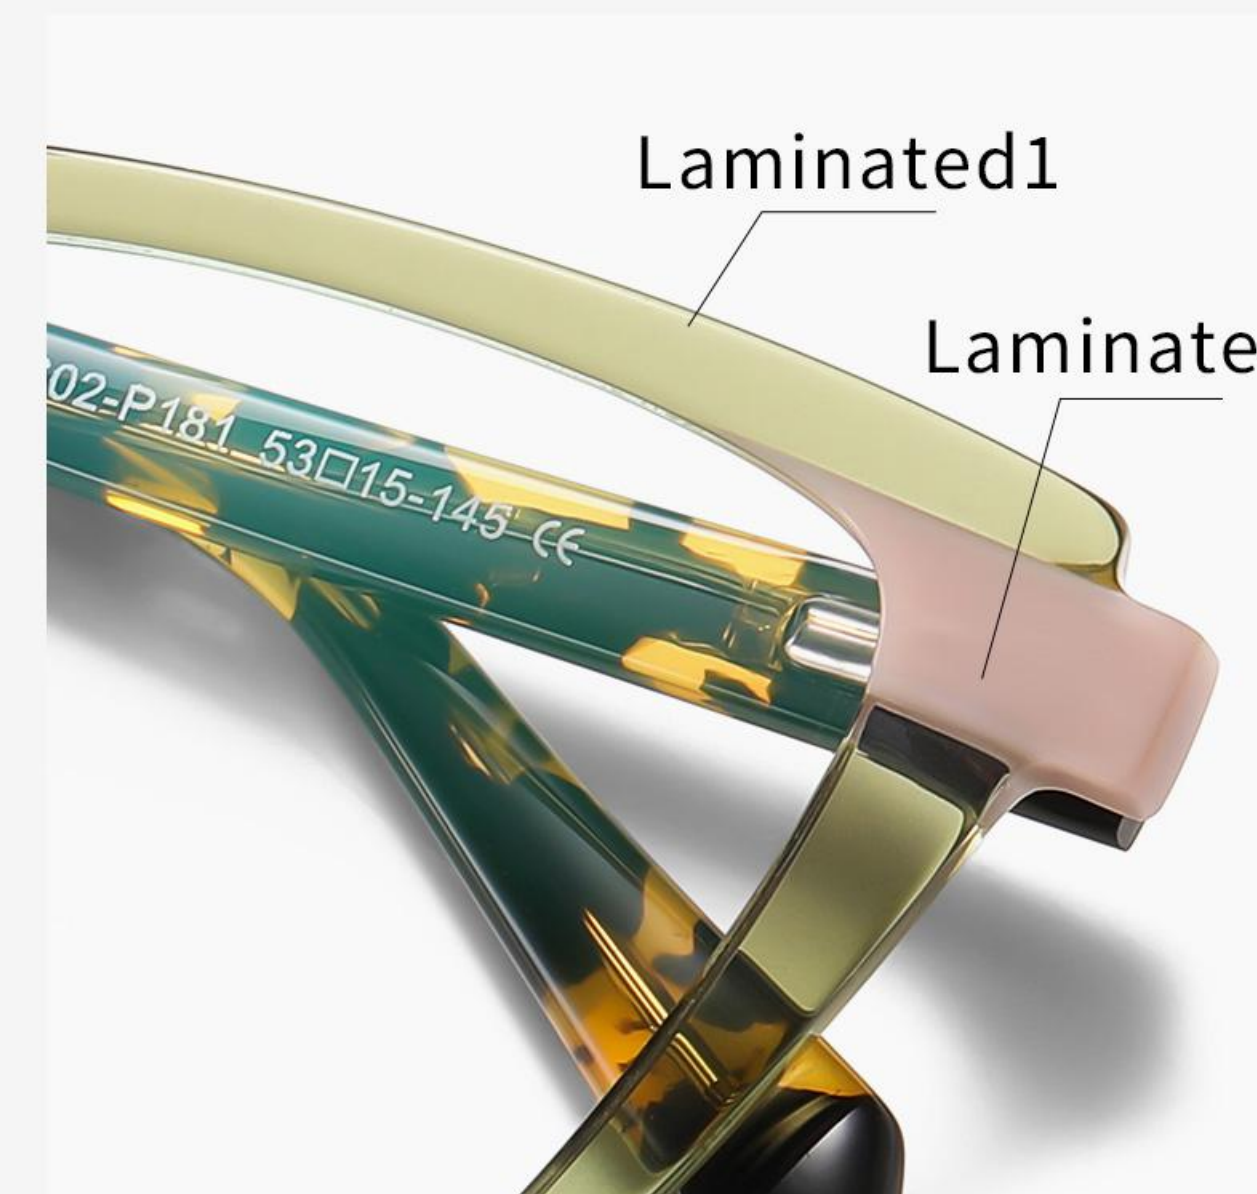

N0.2 Bright Transparent Pink / Yellow
C492-P181

N0.3 Coffee Grey Demi Floral / Transparent
C765-P181

N0.4 Coffee Purple Floral / Green
C618-P181

ACETATE

▲ PS8826

Size : 52-15-145

AC lens

N0.1 Bright Black / Green
C01-P181

N0.2 Bright Transparent Green / Pink
C729-P181

N0.3 Bright Transparent Purple / Pink
C448-P181

N0.4 Bright Red Blue Floral / White
C455-P181

ACETATE

▲ PS8827

Size : 53-15-145

AC lens

N0.1 Bright Black / Transparent
C01-P181

N0.2 Bright Transparent Green / Pink
C602-P181

N0.3 Bright Transparent Pink / Red
C492-P181

N0.4 Coffee Purple Floral / Yellow Green
C618-P181

ACETATE

▲ PS8828 Size : 51-19-145

AC lens

N0.1 Bright Coffee Grey Tortoiseshell / Red
C765-P181

N0.2 Bright Deep Purple / Tortoiseshell
C449-P181

N0.3 Bright Green Yellow Floral / White
C764-P181

N0.4 Bright Light Purple / Green
C458-P181

ACETATE

▲ PS8829

Size : 52-17-145

AC lens

N0.1 Tortoiseshell / Creamy
C400-P181