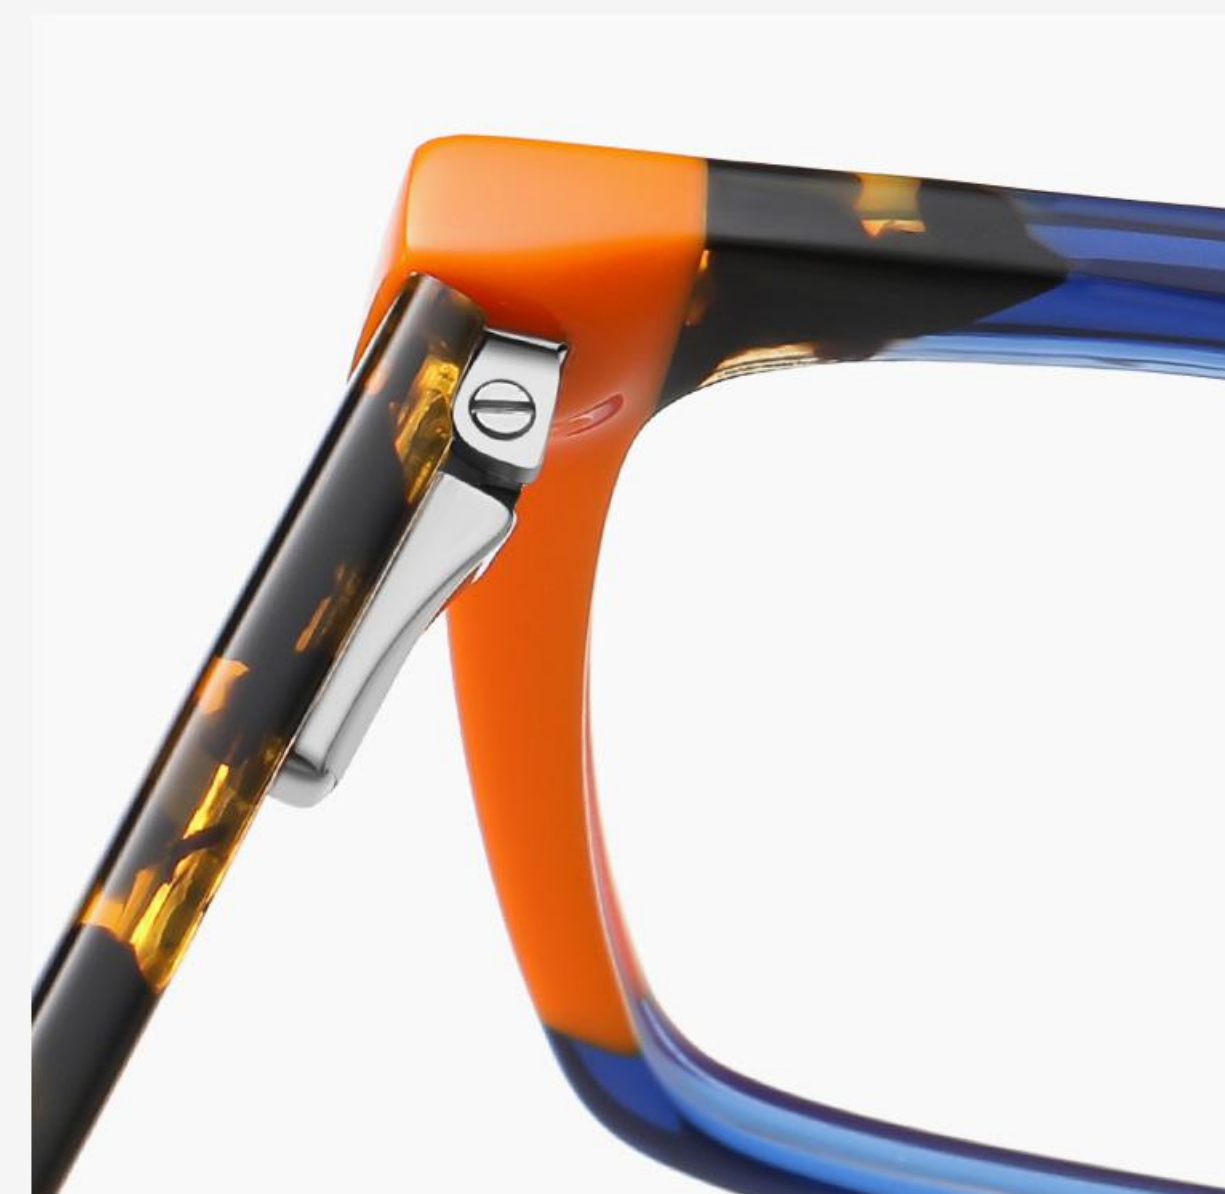

ACETATE

Optical Glasses for Adults _ Acetate multi-color #PS series
Optical Glasses (Optical Frames) Manufacturer in China
www.HEAPPY.com

▲ PS8823 Size : 53-17-145

AC lens

Laminated1

Laminated2

N0.1 Bright Black / Demi Floral
C01-P181

N0.2 Bright Transparent Pink / Solid Red
C492-P181

N0.3 Bright Green / Solid Orange
C764-P181

N0.4 Bright Grey Blue / Demi Floral
C222-P181

ACETATE

▲ PS8824

Size : 54-16-145

AC lens

N0.1 Bright Black / Transparent Grey
C01-P181

N0.2 Bright Brown / Coffee Purple Floral
C326-P181

N0.3 Bright Deep Blue / Solid Orange
C449-P181

N0.4 Bright Blue Red Tortoiseshell / Red
C363-P181

ACETATE

▲ PS8825

Size : 48-21-145

AC lens

N0.1 Bright Green / Grey Tortoiseshell
C749-P181

N0.2 Bright Transparent Pink / Yellow
C492-P181

N0.3 Coffee Grey Demi Floral / Transparent
C765-P181

N0.4 Coffee Purple Floral / Green
C618-P181

ACETATE

▲ PS8826

Size : 52-15-145

AC lens

N0.1 Bright Black / Green
C01-P181