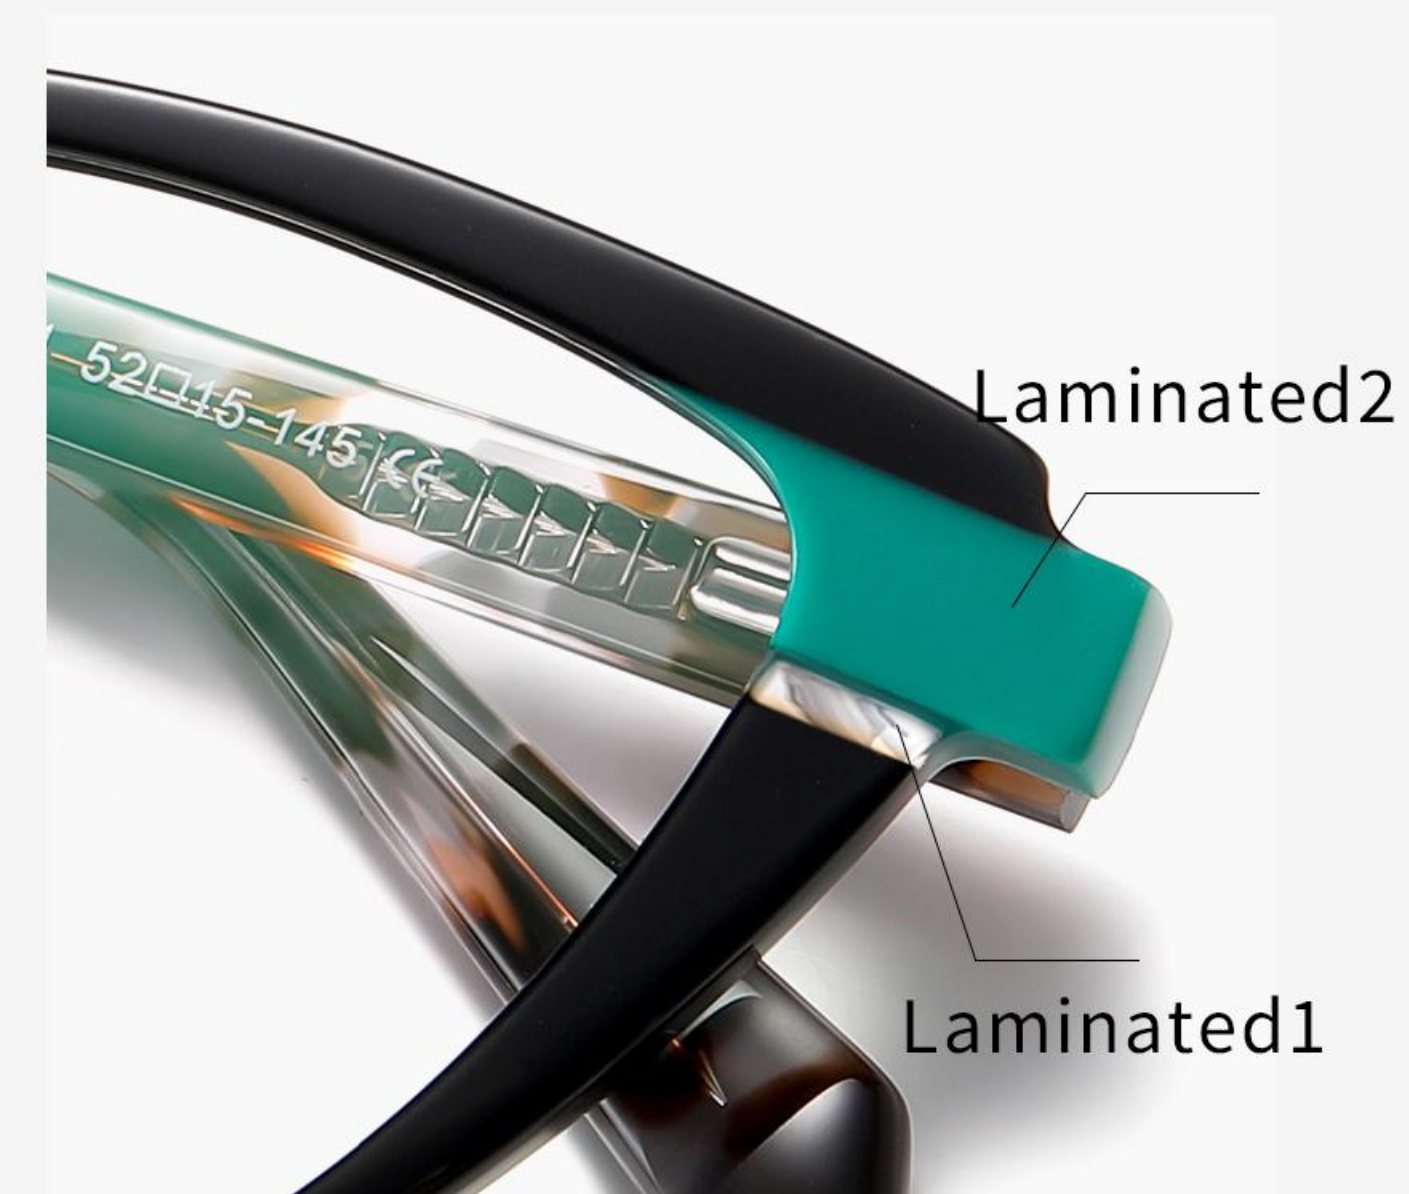

N0.2 Bright Transparent Pink / Yellow
C492-P181

N0.3 Coffee Grey Demi Floral / Transparent
C765-P181

N0.4 Coffee Purple Floral / Green
C618-P181

ACETATE

▲ PS8826

Size : 52-15-145

AC lens

N0.1 Bright Black / Green
C01-P181

N0.2 Bright Transparent Green / Pink
C729-P181

N0.3 Bright Transparent Purple / Pink
C448-P181

N0.4 Bright Red Blue Floral / White
C455-P181

ACETATE

▲ PS8827

Size : 53-15-145

AC lens

N0.1 Bright Black / Transparent
C01-P181

N0.2 Bright Transparent Green / Pink
C602-P181

N0.3 Bright Transparent Pink / Red
C492-P181

N0.4 Coffee Purple Floral / Yellow Green
C618-P181

ACETATE

▲ PS8828 Size : 51-19-145

AC lens

N0.1 Bright Coffee Grey Tortoiseshell / Red
C765-P181