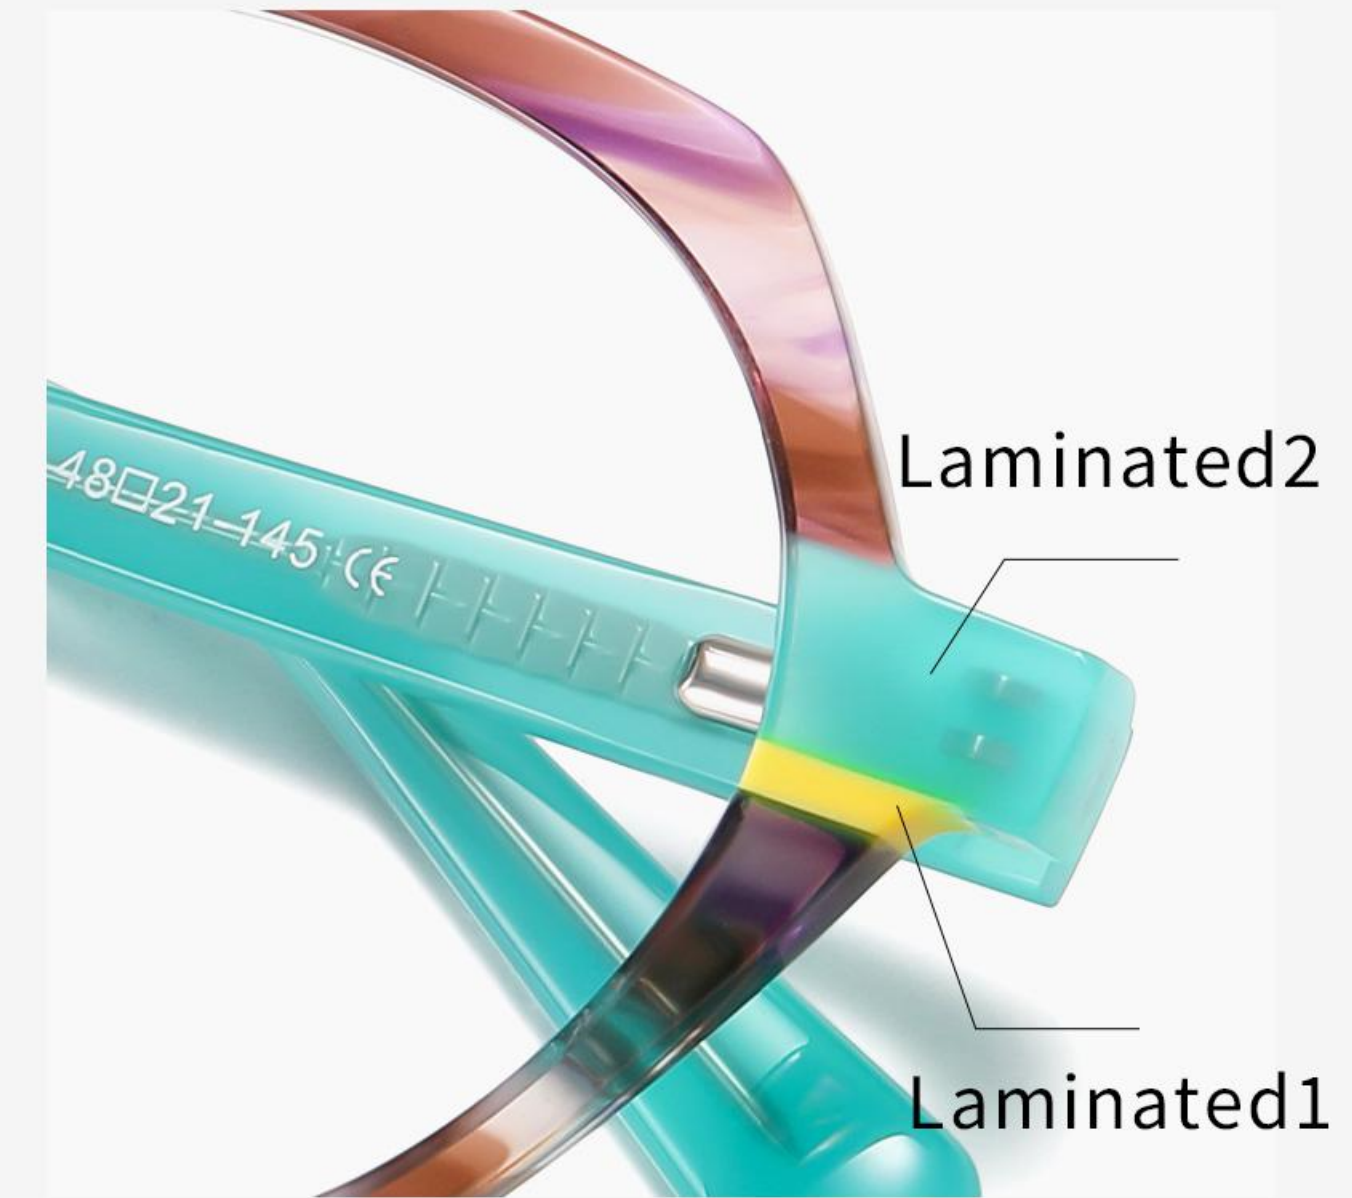

N0.2 Bright Transparent Pink / Solid Red
C492-P181

N0.3 Bright Green / Solid Orange
C764-P181

N0.4 Bright Grey Blue / Demi Floral
C222-P181

ACETATE

▲ PS8824

Size : 54-16-145

AC lens

N0.1 Bright Black / Transparent Grey
C01-P181

N0.2 Bright Brown / Coffee Purple Floral
C326-P181

N0.3 Bright Deep Blue / Solid Orange
C449-P181

N0.4 Bright Blue Red Tortoiseshell / Red
C363-P181

ACETATE

▲ PS8825

Size : 48-21-145

AC lens

N0.1 Bright Green / Grey Tortoiseshell
C749-P181

N0.2 Bright Transparent Pink / Yellow
C492-P181

N0.3 Coffee Grey Demi Floral / Transparent
C765-P181

N0.4 Coffee Purple Floral / Green
C618-P181

ACETATE

▲ PS8826

Size : 52-15-145

AC lens

N0.1 Bright Black / Green
C01-P181

N0.2 Bright Transparent Green / Pink
C729-P181

N0.3 Bright Transparent Purple / Pink
C448-P181

N0.4 Bright Red Blue Floral / White
C455-P181

ACETATE

▲ PS8827

Size : 53-15-145

AC lens

N0.1 Bright Black / Transparent
C01-P181