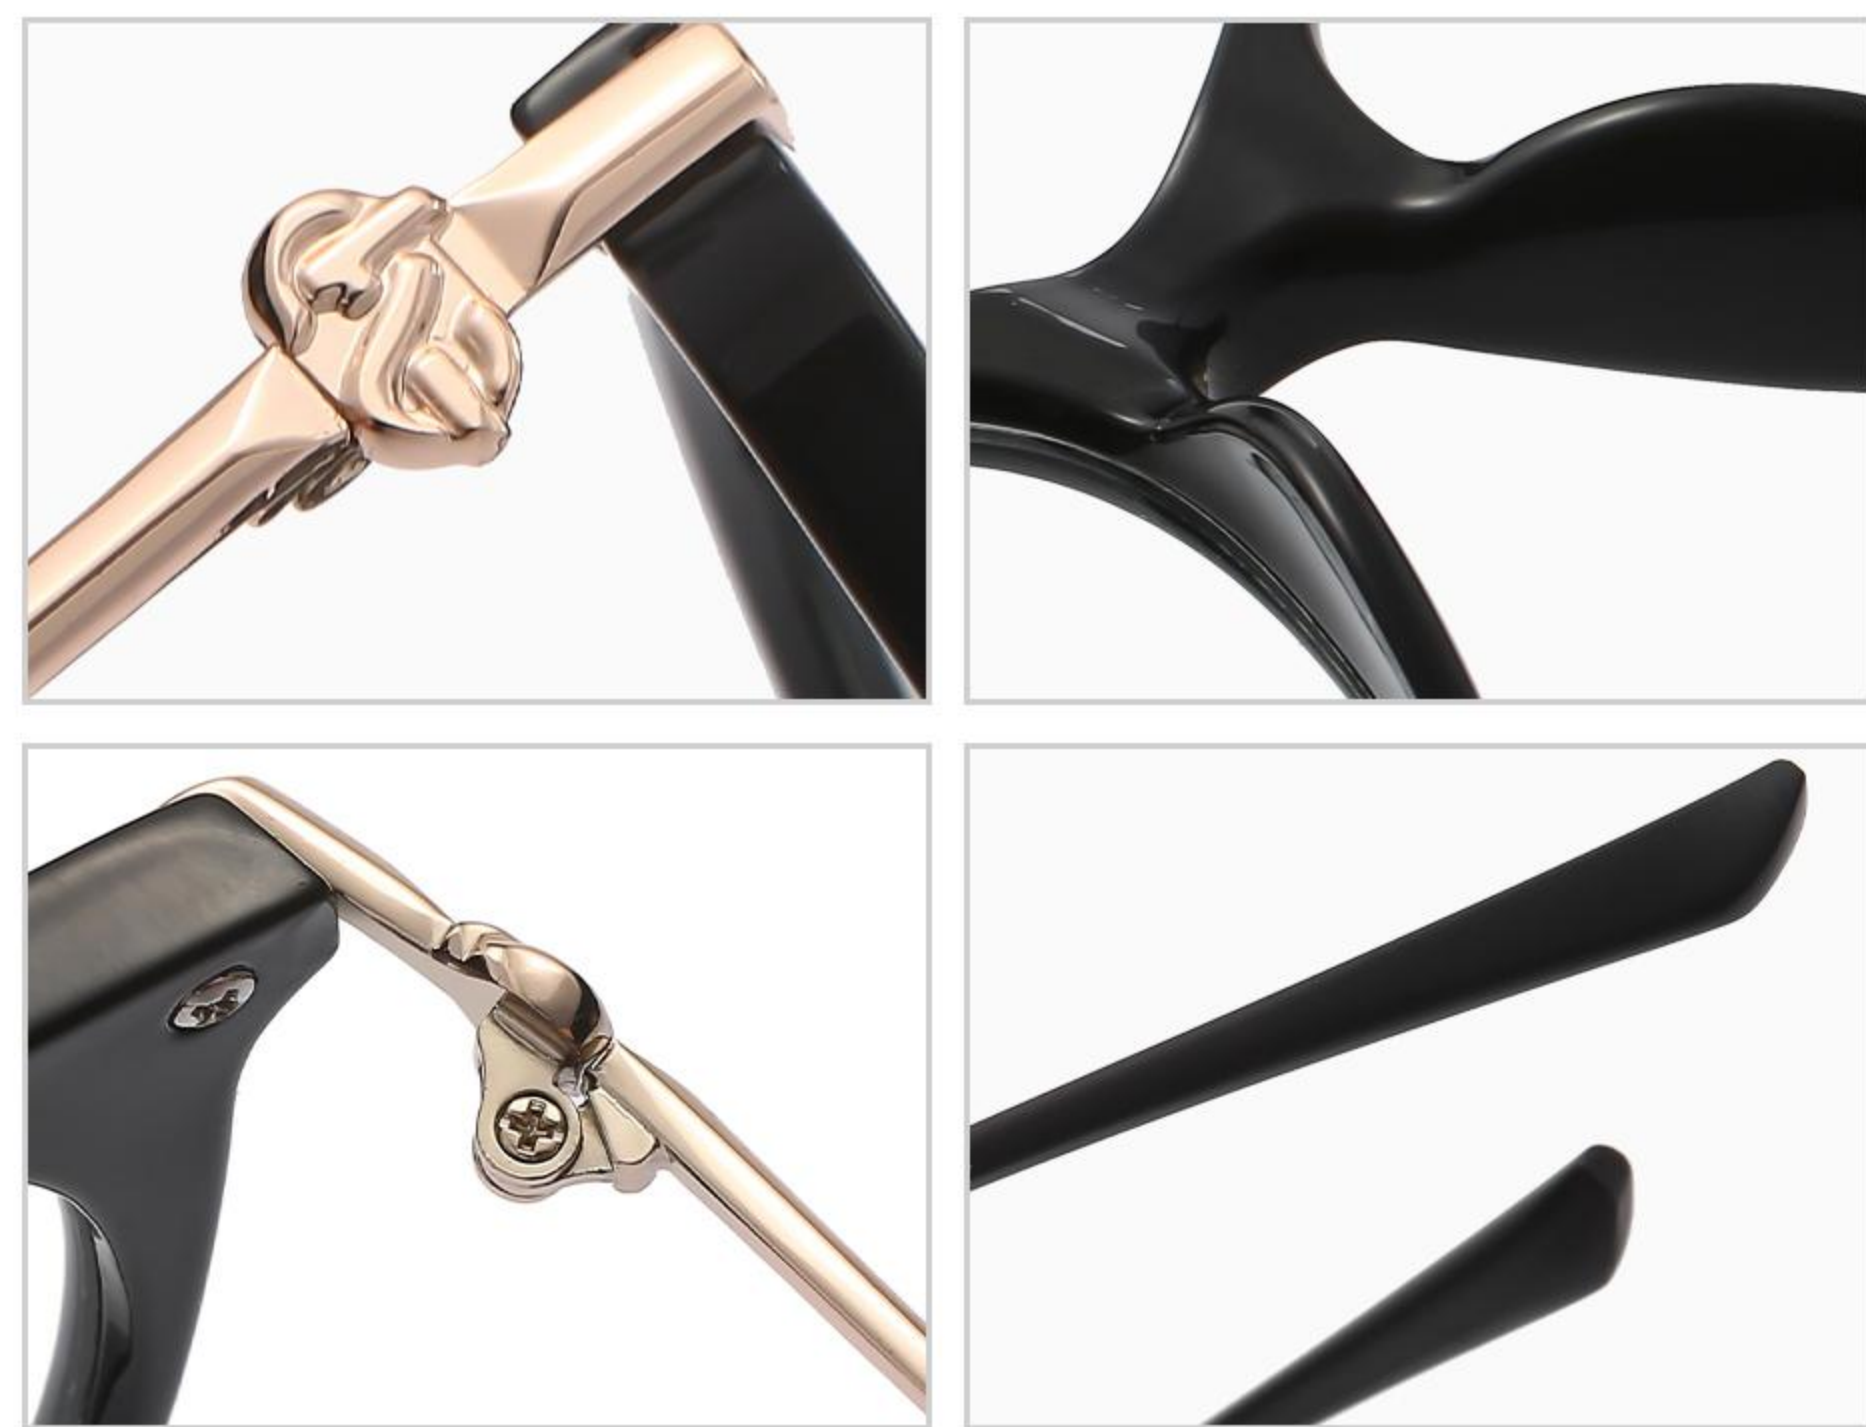

Material : TR+Metal

Lens : Anti-blue light

Size : 51-15-145

N0.1 亮黑C01-P81

N0.2 亮粉豆花C47-P81

N0.3 上透酒红下透粉C314-P81

N0.4 亮深蓝C121-P81

N0.5 亮透明浅茶C315-P81

Model :TR2334

Material : TR+Metal

Lens : Anti-blue light

Size : 53-15-145

N0.1 透蓝配粉碎花C334-P81

N0.2 亮黑配黄碎花C335-P81

N0.3 透棕配灰碎花C336-P81

N0.4 透红配灰碎花C337-P81

N0.5 亮黑C01-P81

N0.6 透明色C26-P81

Model :TR2335

Material : TR+Metal

Lens : Anti-blue light

Size : 51-15-145

N0.1 亮黑C01-P81

N0.2 透明色C26-P81