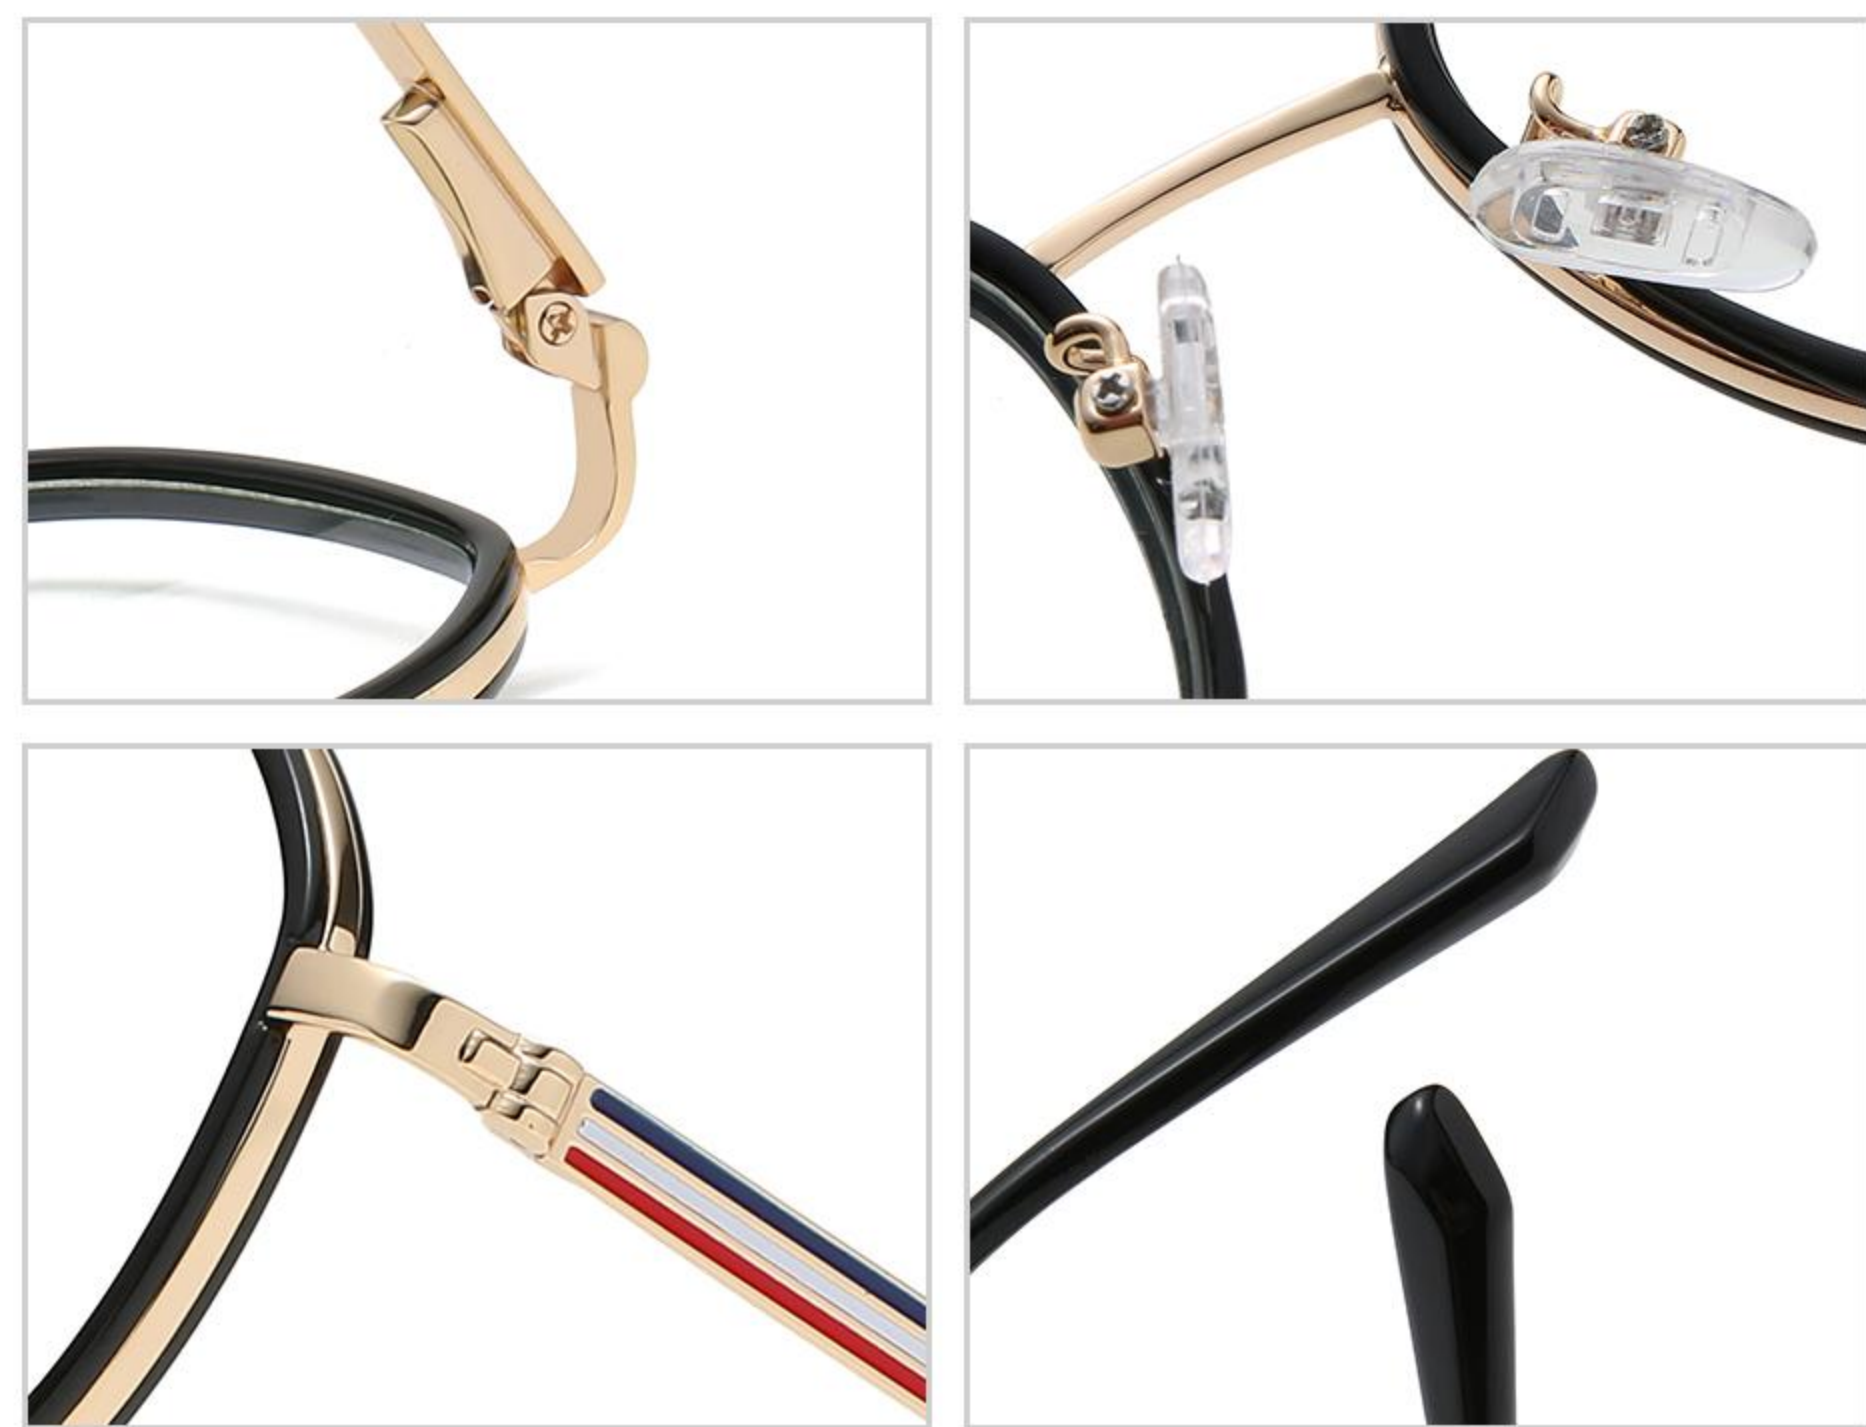

N0.4 透浅蓝/枪C120-P81

N0.5 透粉/金C309-P81

N0.6 透明/金C26-P81

Model : TR2330

Material : TR+Metal

Lens : Anti blue light

Size : 52-19-140

N0.1 亮黑/金C01-P81

N0.2 亮黑/枪C01-P81-1

N0.3 透明/金C26-P81

N0.4 亮透粉/金C310-P81

N0.5 亮透绿/金C311-P81

N0.6 亮透蓝/枪C120-P81

Model :TR2331

Material : TR+Metal

Lens : Anti-blue light

Material : TR+Metal

Lens : Anti-blue light

Size : 51-15-145

N0.1 亮黑C01-P81

N0.2 亮粉豆花C47-P81

N0.3 上透酒红下透粉C314-P81

N0.4 亮深蓝C121-P81

N0.5 亮透明浅茶C315-P81