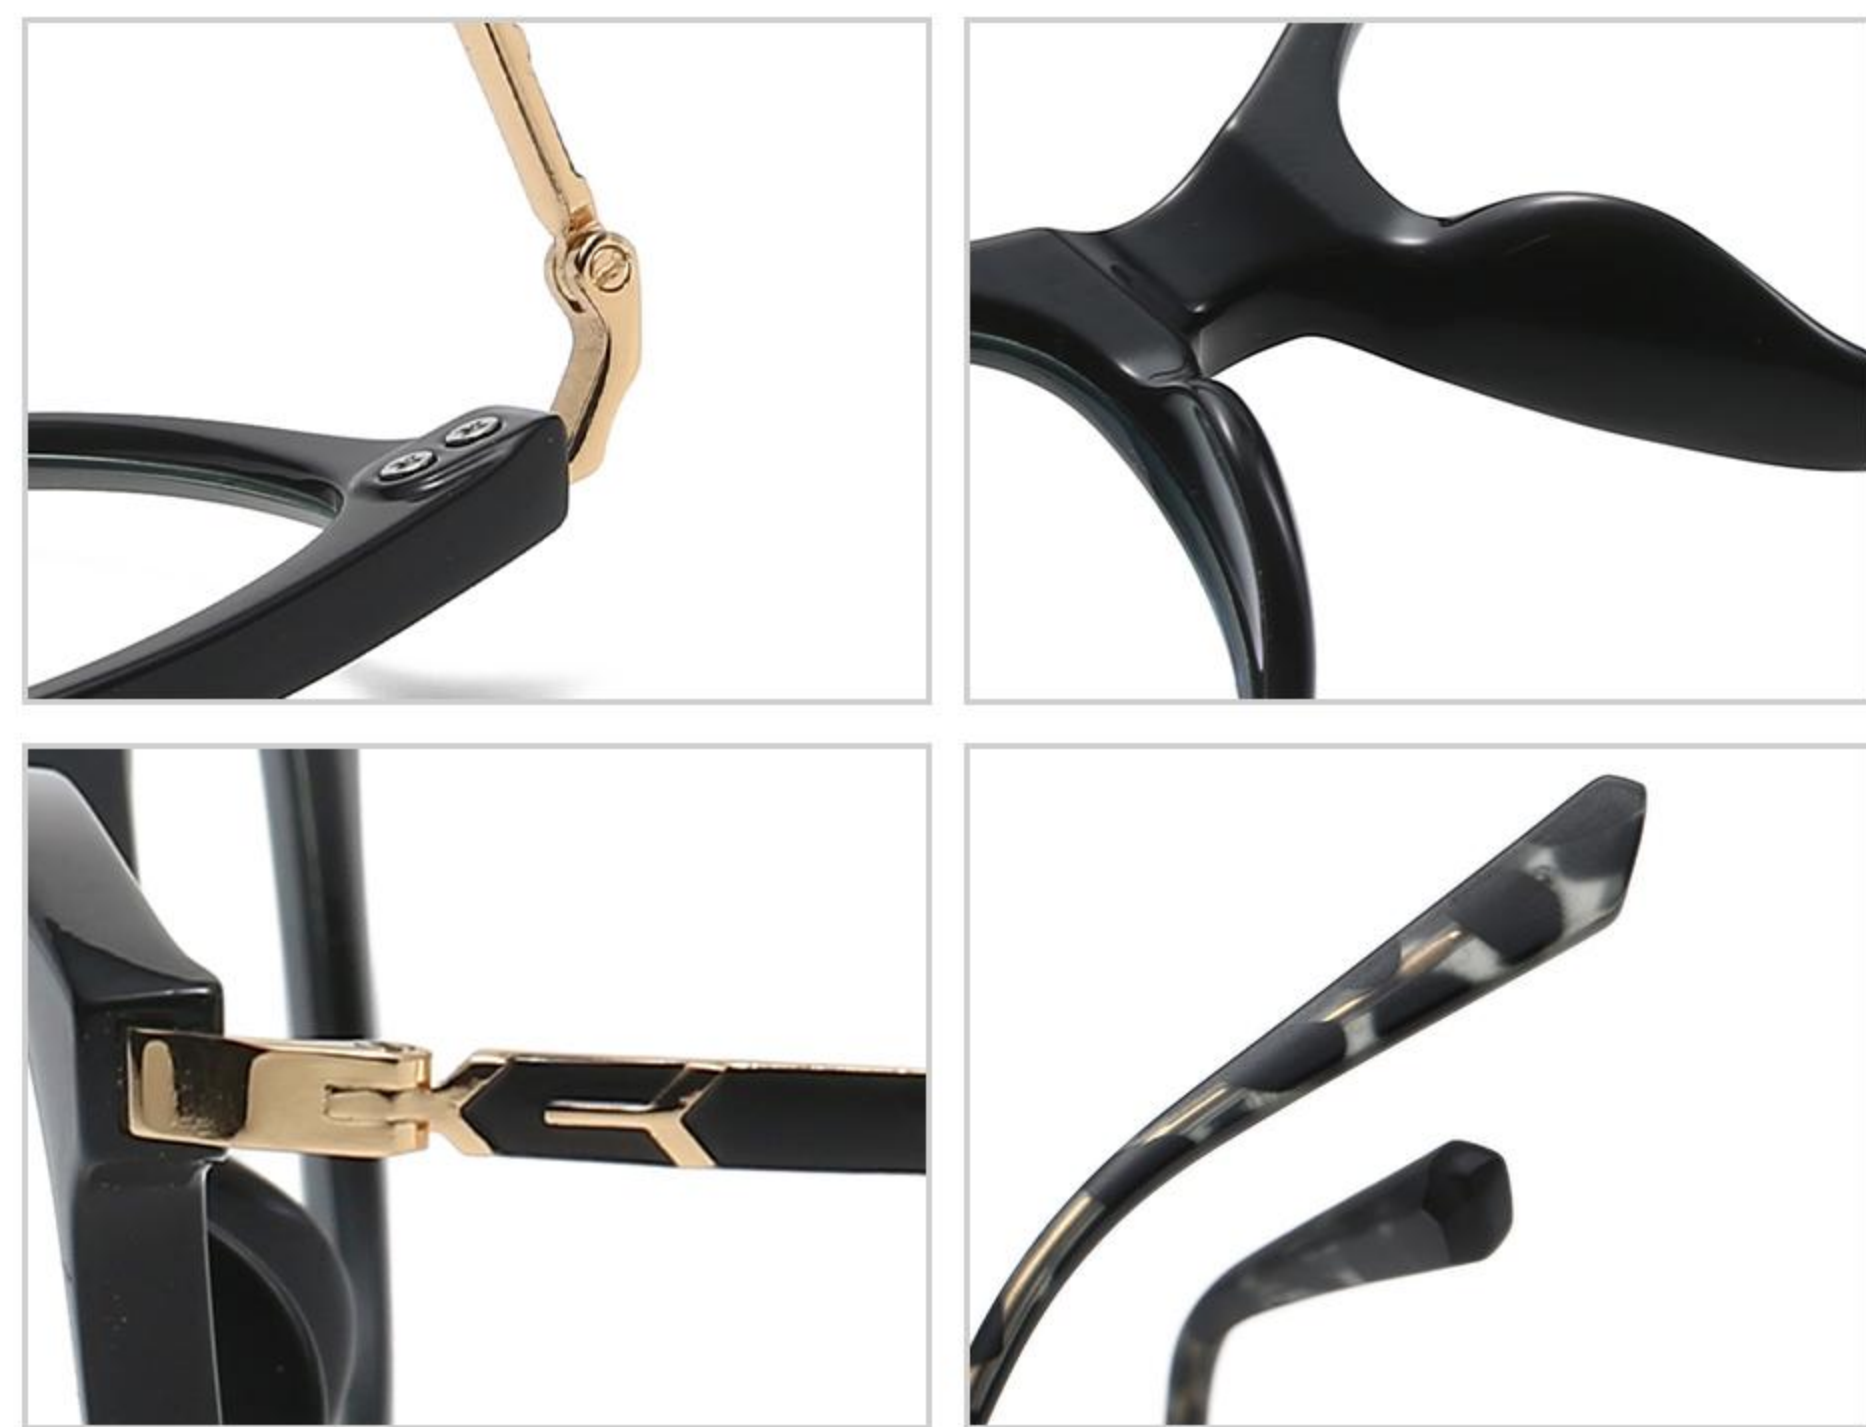

Model :TR2332

Material : TR+Metal

Lens : Anti-blue light

Size : 51-15-145