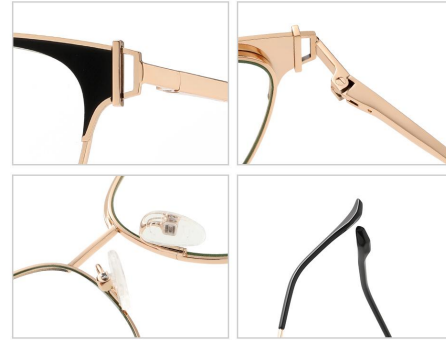

N0.2 Bright Silver C05-P81

N0.3 Matte Black C91-P81

Model : JS8606

Material : Metal

Lens : Anti blue light

Size : 58-13-145

N0.1 Bright Gold C02-P81

N0.2 Bright Silver C05-P81

N0.3 Matte Black C91-P81

Model : JS8607

Material : Metal

Lens : Anti blue light

Size : 51-19-145

N0.1 Bright Gold C02-P81

N0.2 Bright Silver C05-P81

N0.3 Matte Black C91-P81

Model : JS8611

Material : Metal

Lens : Anti blue light

Size : 52-16-140

N0.1 Gold / Black C02-P81

N0.2 Rose Gold / Red C11-P81

N0.3 Rose Gold / Coffee C11-P81-1

N0.4 Gold / Green C02-P81-1

N0.5 Silver / Blue C05-P81

Model : JS8612

Material : Metal

Lens : Anti blue light

Size : 53-14-140

N0.1 Gold / Black C02-P81

N0.2 Gold / Coffee C02-P81-1

N0.3 Rose Gold / Pink C11-P81-1