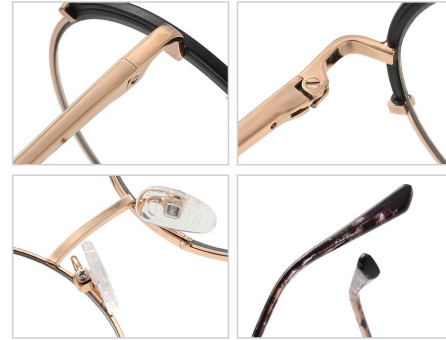

**N0.3 Gold / Green C216-P81**

**N0.4 Gold / Orange C214-P81**

**N0.5 Silver / Blue C215-P81**

**Model : JS8614**

**Material : Metal**

**Lens : Anti blue light**

**Size : 54-17-140**

**N0.1 Bright Gold / Matte BlackC218-P81**

**N0.2 Bright Rose Gold / PurpleC219-P81**

**N0.3 Bright Gold / GreenC220-P81**

**N0.4 Bright Silver / BlueC221-P81**

**N0.5 Bright Silver / Creamy WhiteC222-P81**

Model : JS8615

Material : Metal

Lens : Anti blue light

Size : 51-19-140

N0.1 Bright Gold / Black C218-P81

N0.2 Bright Gold / Purple C223-P81

N0.3 Bright Rose Gold / Red C226-P81

N0.4 Bright Gold / Green C224-P81

N0.5 Bright Silver / Blue C225-P81

Model : JS8616

Material : Metal

Lens : Anti blue light

Size : 53-16-140

N0.1 Silver / Black C05-P81

N0.2 Gold / Purple Pink C11-P81

N0.3 Gold / Matte Red C02-P81

N0.4 Gold / Green C02-P81-1

N0.5 Silver / Green C05-P81-1