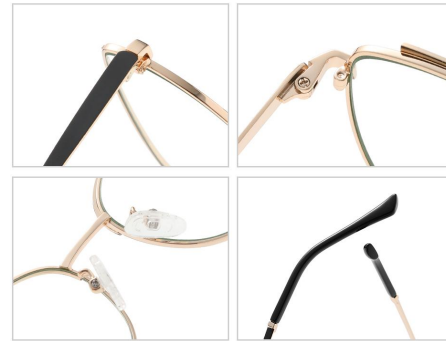

Blue Light Blocking Glasses for Adults \_ Metal #JS series  
Blue Light Glasses Manufacturer in China  
[www.HEAPPY.com](http://www.HEAPPY.com)

Model : JS8635

Material : Metal

Lens : Anti blue light

Size : 53-17-140

N0.1 Gold / Black C218-P81

N0.2 Gun / Rose Red C241-P81

N0.3 Gold / Green C243-P81

N0.4 Gold / Nude Pink C242-P81

N0.5 Silver / Blue Purple C88-P81

Model : JS8636

Material : Metal

Lens : Anti blue light

Lens : Anti blue light

Size : 48-21-145

N0.1 Gun / Black C31-P81

N0.2 Gold / Black C99-P81

N0.3 Rose Gold / Black C109-P81

N0.4 Silver / Black C05-P81

Model : JS8602

Material : Metal

Lens : Anti blue light

Size : 48-21-145

N0.1 Silver / Black C05-P81

N0.2 Rose Gold / Black C109-P81

N0.3 Gun / Black C31-P81

N0.4 Gold / Black C105-P81

Model : JS8603

Material : Metal