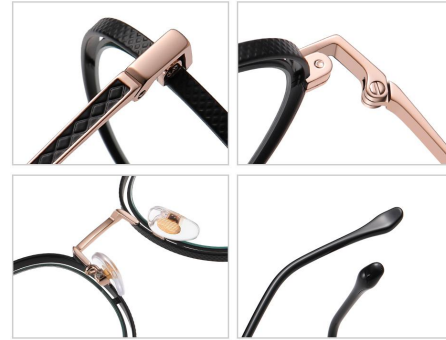

N0.1 Gold / Black C218-P81

N0.2 Gun / Rose Red C241-P81

N0.3 Gold / Green C243-P81

N0.4 Gold / Nude Pink C242-P81

N0.5 Silver / Blue Purple C88-P81

Model : JS8636

Material : Metal

Lens : Anti blue light

Lens : Anti blue light

Size : 48-21-145

N0.1 Gun / Black C31-P81

N0.2 Gold / Black C99-P81

N0.3 Rose Gold / Black C109-P81

N0.4 Silver / Black C05-P81

Model : JS8602

Material : Metal

Lens : Anti blue light

Size : 48-21-145

N0.1 Silver / Black C05-P81

N0.2 Rose Gold / Black C109-P81

N0.3 Gun / Black C31-P81

N0.4 Gold / Black C105-P81

Model : JS8603

Material : Metal

Lens : Anti blue light

Size : 56-16-145

N0.1 Rose Gold C11-P81

N0.2 Bright Silver C05-P81

Model : JS8604

Material : Metal

Lens : Anti blue light

Size : 59-13-145