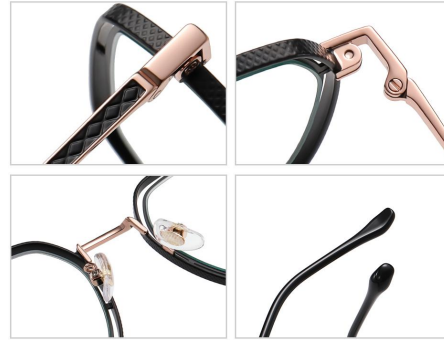

N0.1 Gold / Black C218-P81

N0.2 Gun / Rose Red C241-P81

N0.3 Gold / Green C243-P81

N0.4 Gold / Nude Pink C242-P81

N0.5 Silver / Blue Purple C88-P81

Model : JS8636

Material : Metal

Lens : Anti blue light

Size : 53-16-140

N0.1 玫金烤黑C213-P81

N0.2 玫金烤棕C245-P81

N0.3 亮金烤蓝绿C220-P81

N0.4 亮银烤深蓝C88-P81

N0.5 亮浅枪烤粉C244-P81

Model : JS8601

Material : Metal

Lens : Anti blue light

Size : 48-21-145

N0.1 Gun / Black C31-P81

N0.2 Gold / Black C99-P81

N0.3 Rose Gold / Black C109-P81

N0.4 Silver / Black C05-P81

Model : JS8602

Material : Metal

Lens : Anti blue light

Size : 48-21-145

N0.1 Silver / Black C05-P81

N0.2 Rose Gold / Black C109-P81

N0.3 Gun / Black C31-P81

N0.4 Gold / Black C105-P81

Model : JS8603

Material : Metal