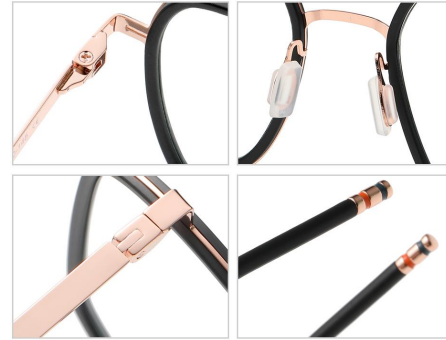

Lens : Anti-blue light

Size : 49-20-145

N0.1 Bright Black C01-P81

N0.2 Transparent C26-P81

N0.3 Gradient Light Green C321-P81

N0.4 Gradient PinkC468-P81

N0.5 Gradient Purple C496-P81

Model :TJ816

Material : TR90+Metal

Lens : Anti-blue light

Size : 50-19-145

N0.1 Bright Black C01-P81

N0.2 Gradient Brown C498-P81

N0.3 Gradient Green C499-P81

N0.4 Gradient Purple C500-P81

N0.5 Gradient Grey Green C501-P81

Model :TJ818

Material : TR90+Metal

Lens : Anti-blue light

Size : 51-20-145

N0.1 Matte Black / Gold C73-P81

N0.2 Matte Blue Green / Light Gun  
C505-P81

N0.3 Matte Purple Red / Gold C506-P81

N0.4 Matte Pink / Gold C507-P81