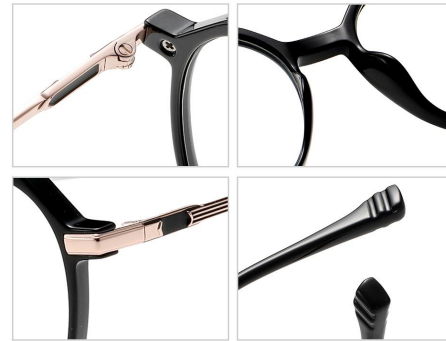

N0.4 Transparent Tea / Gold C260-P81

N0.5 Transparent Purple / Gold C122-P81

Model :TJ803

Material : TR90+Metal

Lens : Anti-blue light

Size : 52-17-145

N0.1 Bright Black C01-P81

N0.2 Transparent C26-P81

N0.3 Demi Floral C287-P81

N0.4 Pink Tea Floral C462-P81

N0.5 Transparent Blue C344-P81

Model :TJ804

Material : TR90+Metal

Lens : Anti-blue light

Size : 54-16-145

N0.1 Bright Black C01-P81

N0.2 Gradient Blue C50-P81

N0.3 Gradient Grey C431-P81

N0.4 Gradient Green C432-P8

N0.5 Gradient Pink C341-P81

Model :TJ805

Material : TR90+Metal

Lens : Anti-blue light

Size : 52-17-145

N0.1 Bright Black C01-P81

N0.2 Transparent Tea C24-P81

N0.3 Transparent Grey C25-P81

N0.4 Transparent Purple C31-P81

N0.5 Transparent Green C311-P81

Model :TJ806

Material : TR90+Metal

Lens : Anti-blue light