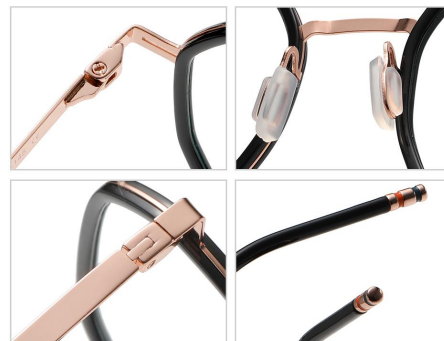

N0.5 Matte Grey / Light Gun C508-P81

Model :TJ819

Material : TR90+Metal

Lens : Anti-blue light

Size : 50-20-145

N0.1 Bright Black / Gold C01-P81

N0.2 Gradient Purple / Silver C509-P81

N0.3 Gradient Blue / Silver C510-P81

N0.4 Gradient Tea / Gold C511-P81

N0.5 Gradient Coffee / Silver C512-P81

Model :TJ820

Material : TR90+Metal

Lens : Anti-blue light

Size : 53-18-145

N0.1 Bright Black / Gold C01-P81

N0.2 Transparent Blue / Light Gun  
C513-P81

N0.3 Brown / Gold C514-P81

N0.4 Red / Gold C515-P81

N0.5 Purple / Light Gun C516-P81

Model :TJ821

Material : TR90+Metal

Lens : Anti-blue light

Size : 50-20-145

N0.1 Bright Black / Gold C01-P81