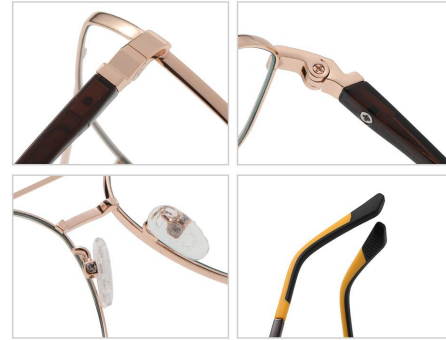

**N0.3** Bright Silver / Blue C05-P81

**N0.4** Bright Silver / Grey C05-P81-1

**N0.5** Bright Silver / Purple C05-P81-2

**Model : TJ843**

**Material : Metal+TR**

**Lens : Anti blue light**

**Size : 51-19-145**

**N0.1 Rose Gold / Transparent PinkC11-P81-1**

**N0.2 Rose Gold / Transparent RedC11-P81**

**N0.3 Bright Silver / Transparent BlueC05-P81**

**N0.4 Silver / Transparent GreyC05-P81-1**

**N0.5 Bright Silver / Deep BlueC05-P81-2**

**Model : TJ844**

**Material : Metal+TR**

**Lens : Anti blue light**

**Size : 53-15-145**

**N0.1 Matte Black / Grey C91-P81**

**N0.2 Bright Silver / Grey C05-P81**

**N0.3 Bright Gold /Tea C02-P81**

**N0.4 Bright Rose Gold / Blue C11-P81-1**