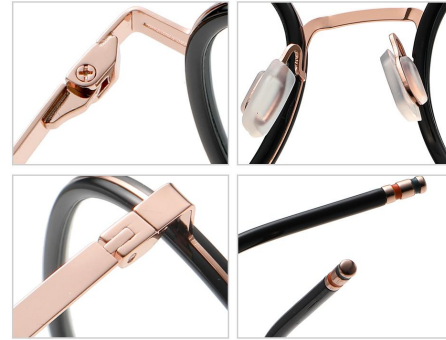

Material : TR90+Metal

Lens : Anti-blue light

Size : 50-19-145

N0.1 Bright Black C01-P81

N0.2 Gradient Brown C498-P81

N0.3 Gradient Green C499-P81

N0.4 Gradient Purple C500-P81

N0.5 Gradient Grey Green C501-P81

Model :TJ818

Material : TR90+Metal

Lens : Anti-blue light

Size : 51-20-145

N0.1 Matte Black / Gold C73-P81

N0.2 Matte Blue Green / Light Gun  
C505-P81

N0.3 Matte Purple Red / Gold C506-P81

N0.4 Matte Pink / Gold C507-P81

N0.5 Matte Grey / Light Gun C508-P81

Model :TJ819

Material : TR90+Metal

Lens : Anti-blue light

Size : 50-20-145

N0.1 Bright Black / Gold C01-P81

N0.2 Gradient Purple / Silver C509-P81

N0.3 Gradient Blue / Silver C510-P81