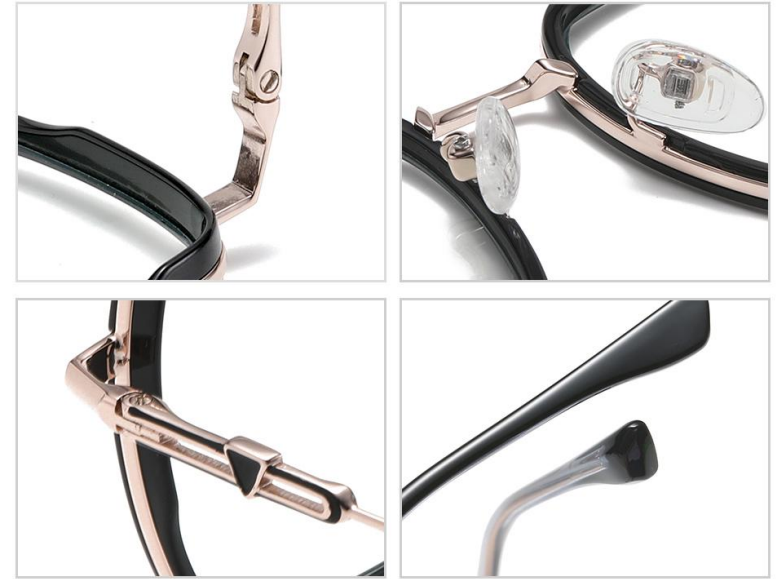

Model :TJ809

Material : TR90+Metal

Lens : Anti-blue light

Size : 48-20-145

N0.2 Red - Blue C473-P81

N0.4 Deep Blue - Green C475-P81

Model :TJ815

Material : TR90+Metal