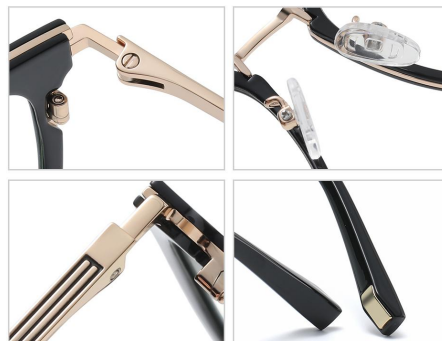

Model :TJ869

Material : TR90+Metal

Lens : Anti-blue light

Size : 53-19-145