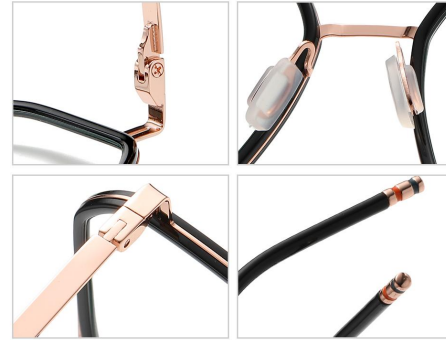

Model :TJ818

Material : TR90+Metal

Lens : Anti-blue light

Size : 51-20-145

N0.1 Matte Black / Gold C73-P81

N0.2 Matte Blue Green / Light Gun  
C505-P81

N0.3 Matte Purple Red / Gold C506-P81

N0.4 Matte Pink / Gold C507-P81

N0.5 Matte Grey / Light Gun C508-P81

Model :TJ819

Material : TR90+Metal

Lens : Anti-blue light

Size : 50-20-145

N0.1 Bright Black / Gold C01-P81

N0.2 Gradient Purple / Silver C509-P81

N0.3 Gradient Blue / Silver C510-P81

N0.4 Gradient Tea / Gold C511-P81

N0.5 Gradient Coffee / Silver C512-P81

Model :TJ820

Material : TR90+Metal

Lens : Anti-blue light

Size : 53-18-145

N0.1 Bright Black / Gold C01-P81

N0.2 Transparent Blue / Light Gun  
C513-P81

N0.3 Brown / Gold C514-P81

N0.4 Red / Gold C515-P81

N0.5 Purple / Light Gun C516-P81

Model :TJ821

Material : TR90+Metal

Lens : Anti-blue light

Size : 50-20-145

N0.1 Bright Black / Gold C01-P81