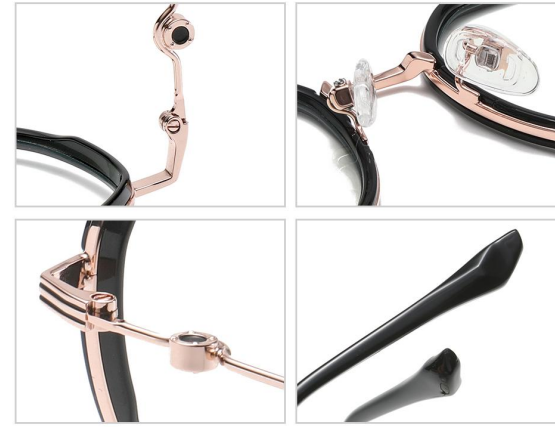

Model :TJ809

Material : TR90+Metal

Lens : Anti-blue light

Size : 48-20-145

N0.2 Red - Blue C473-P81

N0.4 Deep Blue - Green C475-P81

Model :TJ815

Material : TR90+Metal

Lens : Anti-blue light

Size : 50-19-145

N0.1 Bright Black C01-P81

N0.4 Gradient Blue C467-P81

Model :TJ817

Material : TR90+Metal

Lens : Anti-blue light

Size : 49-19-145

N0.1 Bright Black C01-P81

N0.2 Gradient Green C499-P81

N0.3 Gradient Purple C502-P81

Model : TJ822

Material : TR+Metal

Lens : Anti blue light

Size : 49-21-145

N0.1 Black / Gold C73-P81