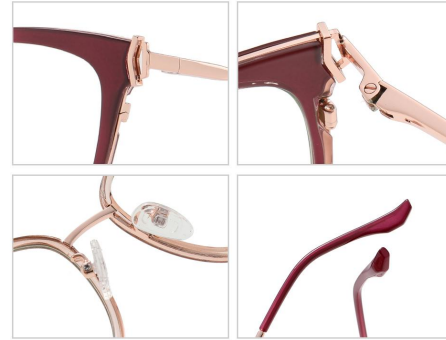

N0.3 Transparent Blue GradientC324-P81

N0.4 Purple RedC667-P81

N0.5 Green Brown Demi FloralC666-P81

Model : TJ877

Material : TR+Metal

Lens : Anti blue light

Size : 52-17-142

N0.1 Bright Black C01-P81

N0.2 Bright Grey Blue C222-P81

N0.3 Transparent Yellow C675-P81

N0.4 Transparent Pink C492-P81

N0.5 Transparent Green C680-P81

Model : TJ878

Material : TR+Metal

Lens : Anti blue light

Size : 50-19-140

N0.1 Bright Black / Gold C01-P81

N0.2 Purple Red/ Rose Gold C511-P81

N0.3 Grey Blue / Silver C222-P81

N0.4 Bright Pink / Silver C623-P81

N0.5 Blue Green Demi Floral / Gold C620-P81

**Model : TJ879**

**Material : TR+Metal**

**Lens : Anti blue light**

**Size : 50-21-140**

**N0.1 Bright Black / Gold C01-P81**

**N0.2 Bright Brown / Rose Gold C483-P81**

**N0.3 Green / Gold C683-P81**

**N0.4 Demi Floral / Rose Gold C682-P81**

**N0.5 Blue / Silver C681-P81**