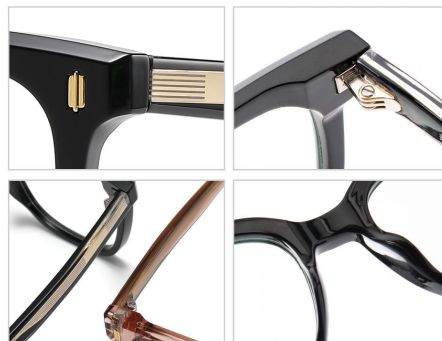

N0.1 Bright Black C01-P81

N0.2 Transparent Purple C484-P81

N0.3 Demi Floral C481-P81

N0.4 Transparent Grey C25-P81

N0.5 Transparent Blue Green C259-P81

Model : BC909

Material : TR90+Acetate

Lens : Anti blue light

Size : 54-20-145

N0.1 Bright Black C01-P181

N0.2 Bright Transparent Tea C483-P181

N0.3 Bright Transparent Blue C344-P181

N0.4 Bright Transparent Red C42-P181

Model : BC911

Material : TR90+Acetate

Lens : Anti blue light

Size : 52-19-145

N0.1 Bright Black C01-P181

N0.2 Bright Transparent Tea C18-P181

N0.3 Bright Transparent Purple C458-P181

N0.4 Bright Transparent Green C749-P181

Model :TR-BC901

Material : TR90+Acetate

Lens : Anti-blue light

Size : 51-20-145

N0.1 Bright Black C01-P81

N0.2 Demi Floral C435-P81

N0.3 Transparent Tea C111-P81

N0.4 Transparent C26-P81

N0.5 Gradient Blue C28-P81

Model :TR-BC902

Material : TR90+Acetate