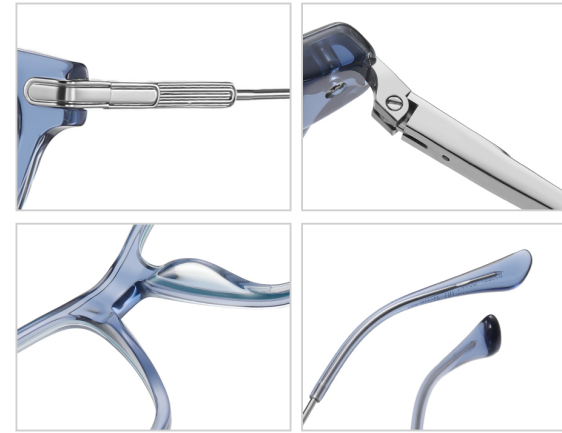

Material : Acetate+Metal

Lens : Anti blue light

Size : 49-21-140

N0.1 Bright Black / Gold C01-P181

N0.2 Bright Pink / Matte Gold C623-P181

N0.3 Blue Demi Floral / Silver C620-P181

N0.4 Bright Grey / Silver C624-P181

**Model : BJ9206    Material : Acetate+Metal    Lens : Anti blue light    Size : 51-19-140**

**N0.1 Bright Black / Gold C01-P181**

**N0.2 Bright Blue / Silver C43-P181**

**N0.3 Bright Red / Matte Gold C626-P181**

**N0.4 Demi Floral / Matte Gold C625-P181**

Model : BJ9207

Material : Acetate+Metal

Lens : Anti blue light

Size : 52-16-140

N0.1 Bright Black / Gold C01-P181

N0.2 Bright Red stripes / Rose Gold C618-P181

N0.3 Light Coffee stripes / Silver C627-P181

N0.4 Bright Blue / Silver C344-P181

Model : BJ9208

Material : Acetate+Metal

Lens : Anti blue light

Size : 51-18-140

N0.1 Bright Black / Silver C01-P181

N0.2 Bright Red stripes / Gold C614-P181

N0.3 Bright Blue Green / Silver C622-P181