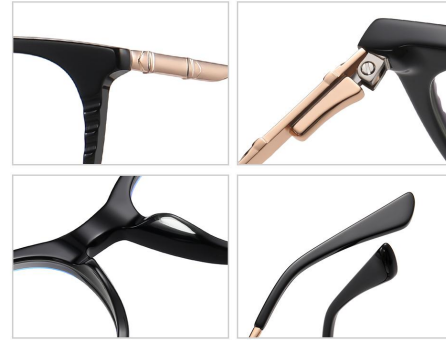

N0.4 Bright Blue / Silver C344-P181

Model : BJ9208

Material : Acetate+Metal

Lens : Anti blue light

Size : 51-18-140

N0.1 Bright Black / Silver C01-P181

N0.2 Bright Red stripes / Gold C614-P181

N0.3 Bright Blue Green / Silver C622-P181

N0.4 Black Demi Floral / Gold C628-P181

Model : BJ9209

Material : Acetate+Metal

Lens : Anti blue light

Size : 53-15-140

N0.1 Bright Black / Matte Gold C01-P181

N0.2 Transparent Green / Matte Silver C629-P181

N0.3 Transparent Blue stripes / Bright Silver  
C616-P181

N0.4 Pink Demi Floral / Bright Gold C617-P181

Model : BJ9210    Material : Acetate+Metal    Lens : Anti blue light    Size : 52-17-140

N0.1 Bright Black C01-P181

N0.2 Bright Transparent Green C630-P181

N0.3 Demi Floral C400-P181

N0.4 Bright Transparent Red stripes 0C618-P181

Model :BJ9211

Material : Acetate+Metal

Lens : Anti blue light

Size : 50-21-140

N0.1 Bright Black / Gold  
C01-P181