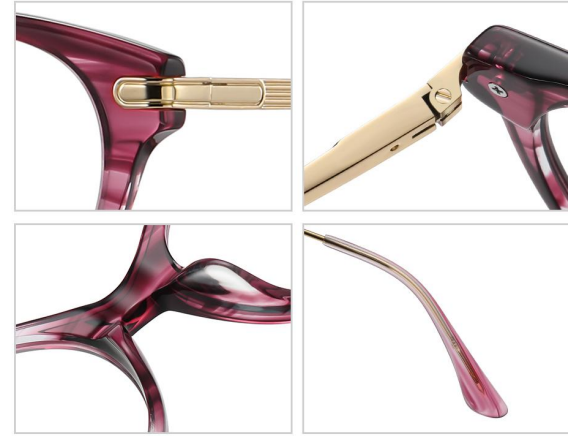

Material : Acetate+Metal

Lens : Anti blue light

Size : 49-21-140

N0.1 Bright Black / Gold C01-P181

N0.2 Bright Pink / Matte Gold C623-P181

N0.3 Blue Demi Floral / Silver C620-P181

N0.4 Bright Grey / Silver C624-P181

**Model : BJ9206    Material : Acetate+Metal    Lens : Anti blue light    Size : 51-19-140**

**N0.1 Bright Black / Gold C01-P181**

**N0.2 Bright Blue / Silver C43-P181**

**N0.3 Bright Red / Matte Gold C626-P181**

**N0.4 Demi Floral / Matte Gold C625-P181**

Model : BJ9207

Material : Acetate+Metal

Lens : Anti blue light

Size : 52-16-140

N0.1 Bright Black / Gold C01-P181

N0.2 Bright Red stripes / Rose Gold C618-P181

N0.3 Light Coffee stripes / Silver C627-P181

N0.4 Bright Blue / Silver C344-P181

Model : BJ9208

Material : Acetate+Metal

Lens : Anti blue light

Size : 51-18-140

N0.1 Bright Black / Silver C01-P181

N0.2 Bright Red stripes / Gold C614-P181

N0.3 Bright Blue Green / Silver C622-P181