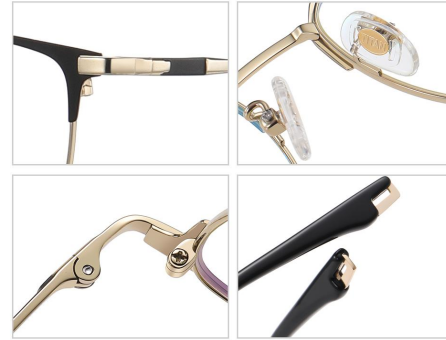

N0.4 Matte Gun C22-P174

N0.5 Deep Brown C208-P174

N0.6 Deep Blue C102-P174

Model :PT914

Material :Pure titanium

Lens :AC Anti blue light

Size : 53-18-145

N0.1 Bright Gold C02-P174

N0.2 Bright Deep Gun C31-P174

N0.3 Bright Silver C05-P174

N0.4 Matte Black C91-P174

N0.5 Matte Deep Brown C184-P174

Model :PT915

Material :Pure titanium

Lens :AC Anti blue light

Size : 53-18-145