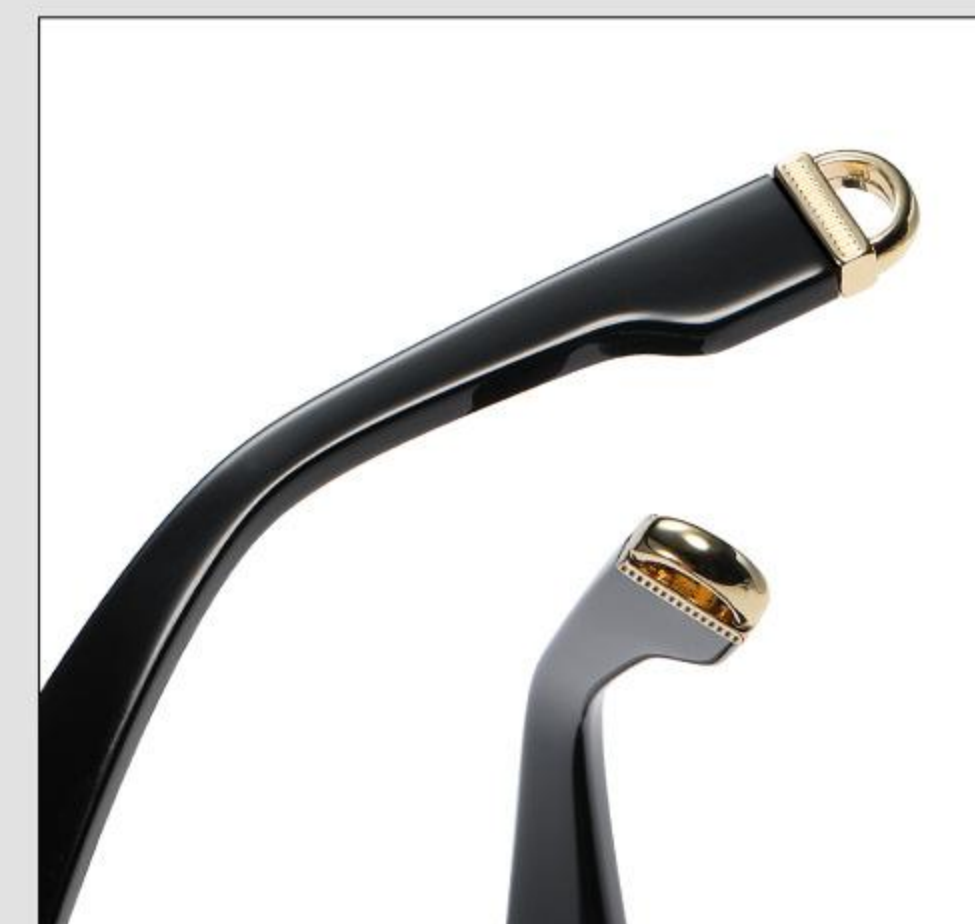

Model :PS6601

Adults Sunglasses _ Acetate #PS series
Sunglasses Manufacturer in China
www.HEAPPY.com

Material : Acetate

Lens : 1.5mm Polarized lens

Size : 65-17-145

N0.1 亮黑C01-P01

N0.2 豆花C460-P01

Model :PS6602

Material : Acetate

Lens : 1.5mm Polarized lens

Size : 65-15-145

N0.1 亮黑灰片C01-P01

N0.2 茶框茶片C483-P121

N0.3 亮黑夜视C01-P18

N0.4 透浅灰浅蓝片C452-P83

N0.5 透明灰片C26-P120

Model :PS6603

Material : Acetate

Lens : 1.5mm Polarized lens

Size : 64-16-145

N0.1 亮黑/灰片C01-P01

N0.2 茶豆花/灰片C491-P01

N0.3 透明/灰片C26-P101

Model :PS6604

Material : Acetate

Lens : 1.5mm Polarized lens

Size : 63-17-145

N0.1 亮黑渐灰片C01-P115

N0.2 透灰灰片C493-P01

N0.3 透粉茶片C492-P112

Model :PS6605

Material : Acetate