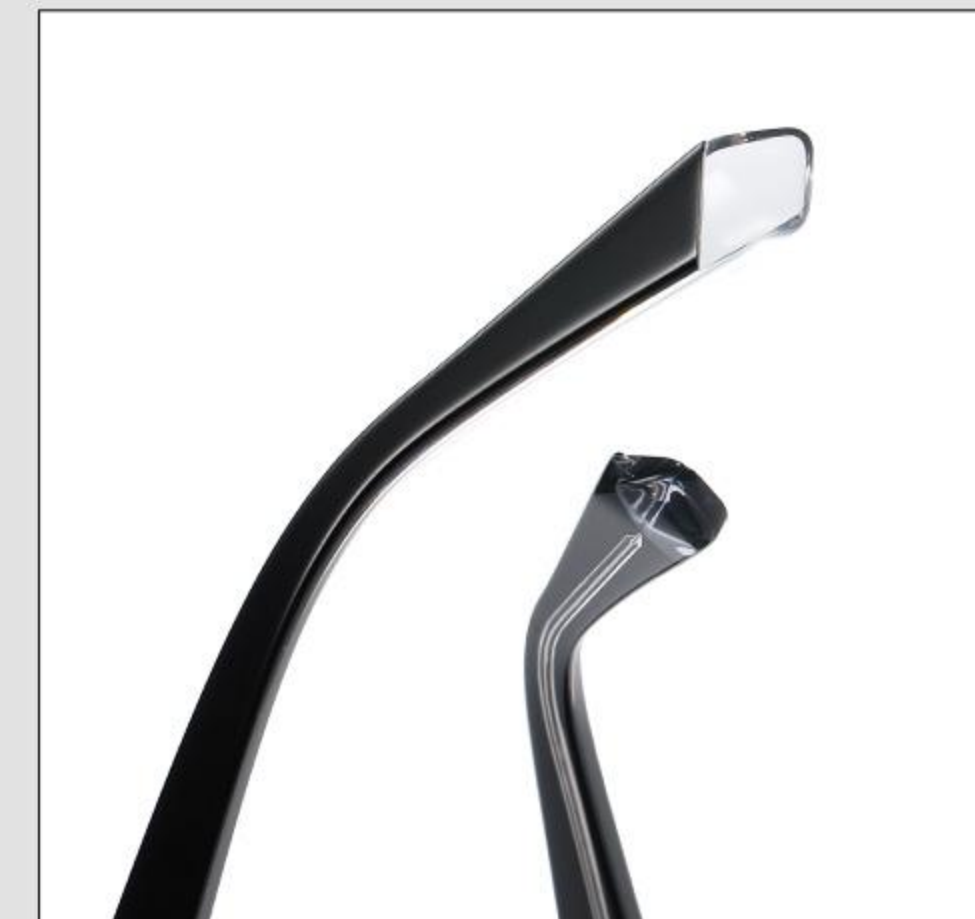

Size : 67-14-145

N0.1 亮黑灰片C01-P01

N0.2 豆花灰片C491-P01

N0.3 透灰灰片C493-P01

Model :PS6607

Material : Acetate

Lens : 1.5mm Polarized lens

Size : 66-14-145

N0.1 亮黑灰片C01-P01

N0.2 蓝灰灰片C248-P101

N0.3 透茶茶片C494-P112

Model :PS6608

Material : Acetate

Lens : 1.5mm Polarized lens

Size : 63-19-145

N0.1 亮黑灰片C01-P01