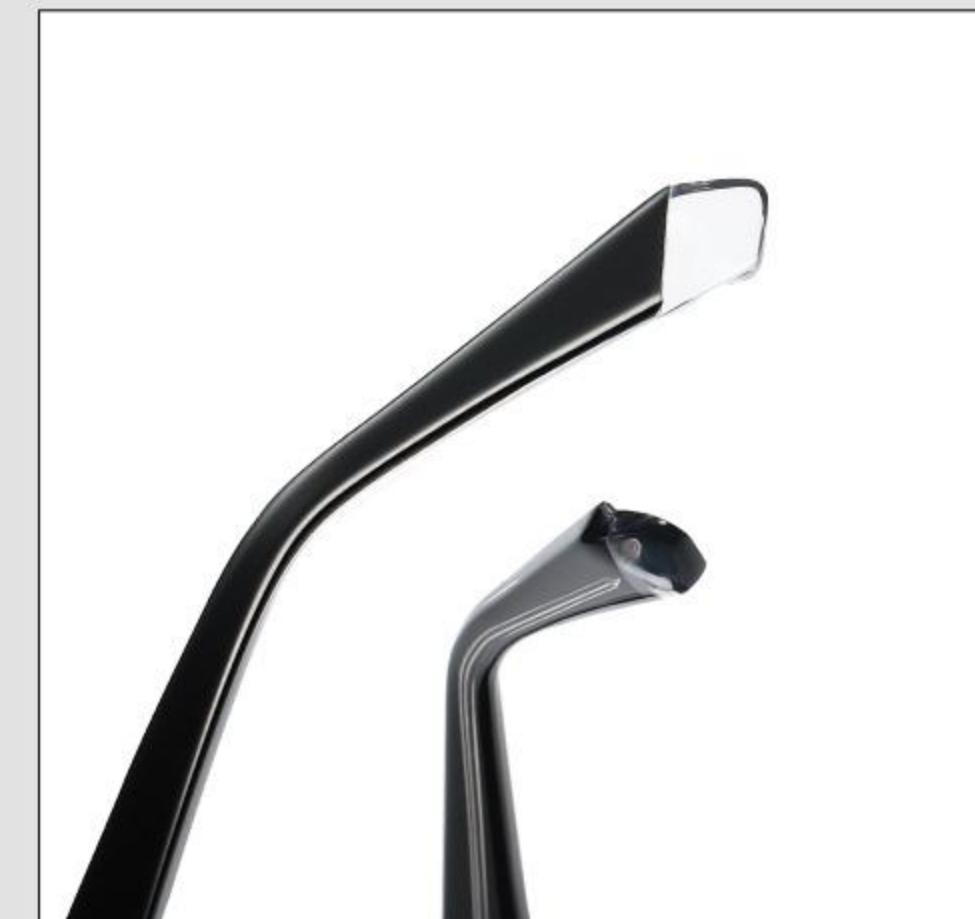

Size : 67-14-145

N0.1 亮黑灰片C01-P01

N0.2 豆花灰片C491-P01

N0.3 透灰灰片C493-P01

Model :PS6607

Material : Acetate

Lens : 1.5mm Polarized lens

Size : 66-14-145

N0.1 亮黑灰片C01-P01

N0.2 蓝灰灰片C248-P101

N0.3 透茶茶片C494-P112

Model :PS6608

Material : Acetate

Lens : 1.5mm Polarized lens

Size : 63-19-145

N0.1 亮黑灰片C01-P01