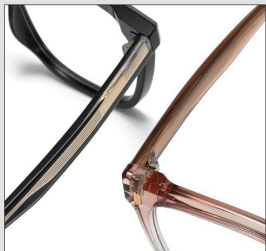

Model :TR-BC901

Material : TR90+Acetate

Lens : Anti-blue light

Size : 51-20-145

N0.1 Bright Black C01-P81

N0.2 Demi Floral C435-P81

N0.3 Transparent Tea C111-P81

N0.4 Transparent C26-P81

N0.5 Gradient Blue C28-P81

Model :TR-BC902

Material : TR90+Acetate

Lens : Anti-blue light

Size : 47-22-145

N0.1 Bright Black C01-P81

N0.2 Gradient Tea C111-P81

N0.3 Gradient Grey C431-P81

N0.4 Gradient Green C432-P81

N0.5 Bright Tea Floral C435-P81

Model :TR-BC905

Material : TR90+Acetate

Lens : Anti-blue light

Size : 51-18-145

N0.1 Bright Black C01-P81

N0.2 Transparent C26-P81

N0.3 Bright Transparent Purple C458-P81

N0.4 Bright Tea Floral C459-P81

N0.5 Bright Transparent Pink C455-P81

Model :TR-BC906

Material : TR90+Acetate

Lens : Anti-blue light

Size : 50-17-145

N0.1 Bright Black C01-P81