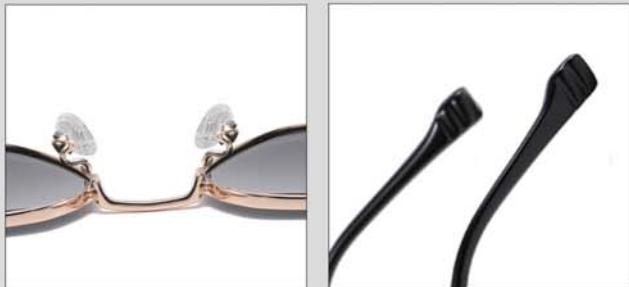

Model :JS8501

Adults Sunglasses _ Metal #JS series
Sunglasses Manufacturer in China
www.HEAPPY.com

Material : Metal

Lens : TAC polarized lens

Size : 56-18-145

N0.2 Matte Silver / Black Grey C10-P01

N0.3 Matte Gold / Black G15 Green C08-P25

N0.4 Matte Gold / Black Gradient Tea C08-P182

Model :JS8502

Material : Metal

Lens : TAC polarized lens

Size : 56-16-145

N0.1 Gold Gradient Purple C84-P190

N0.2 Gold Grey C84-P01

N0.3 Gold Gradient Grey C84-P120

N0.4 Gold Gradient Blue C84-P114

N0.5 Gold Gradient Green C84-P160

Model :JS8503/8608

Material : Metal

Lens : TAC polarized lens

Size : 60-16-145

JS8503. Gold Grey C02-P01

JS8503. Gold Tea C02-P182

JS8503. Silver Grey - Pink C05-P192

JS8503. Silver Gradient Tea C05-P107

JS8503. Gold Green C02-P144

JS8608. Gold C02-P81

Model :JS8509

Material : Metal

Lens : Nylon lens

Size : 59-15-140