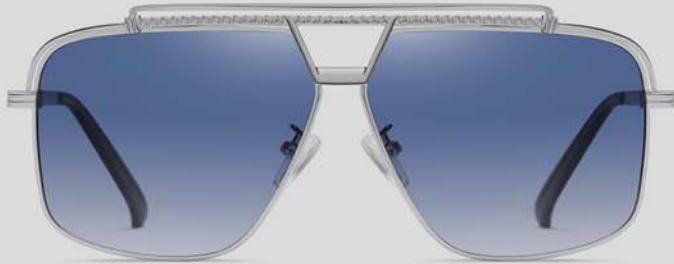

Lens : TAC polarized lens

Size : 60-13-145

NO.1 Matte Black Grey C91-P145

NO.2 Bright Deep Gun Blue C49-P137

NO.3 Deep Gun Burgundy Red C49-P144

NO.4 Bright Silver Gradient Tea C05-P44

NO.5 Bright Gold Blue - Brown C02-P146

Model :JS8534

Material : Metal

Lens : TAC polarized lens

Size : 61-10-145

NO.1 Black Grey C91-P144

NO.2 Gold Tea C02-P116

NO.3 Silver Gradient Blue C05-P142

NO.4 Silver White Silver C05-P08