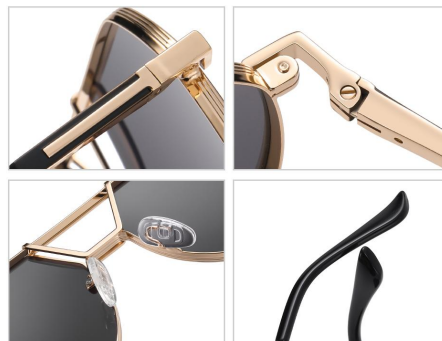

Size : 62-13-145

NO.1 Matte Black Grey C04-P101

NO.2 Bright Gun G15 Green C85-P50

NO.3 Bright Silver Blue - Grey C05-P266

NO.4 Bright Gold Gradient Grey C84-P120

NO.5 Matte Brown Night vision C105-P18

Model : JS8558

Material : Metal

Lens : TAC polarized lens

Size : 60-13-145

NO.1 Silver Grey C05-P242

NO.2 Gold Light Tea C02-P251

NO.3 Black Brown C91-P179

NO.4 Gold Green C02-P271

NO.5 Gold Ocean Blue Purple C11-P270

Model : JS8559

Material : Metal

Lens : TAC polarized lens

Size : 60-14-145

NO.1 Bright Rose Gold Tea C11-P102

NO.2 Bright Rose Gold Blue - Pink C11-P134

NO.3 Bright Deep Gun Tea C31-P272

NO.4 Matte Black Green C91-P265