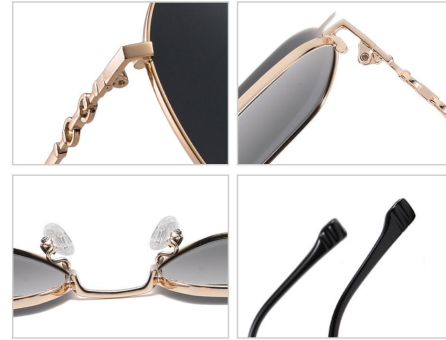

NO.5 Matte Deep Brown Tea C184-P139

Model : JS8501

Material : Metal

Lens : TAC polarized lens

Size : 56-18-145

N0.1 Matte Black / Silver Grey C91-P01

N0.2 Matte Silver / Black Grey C10-P01

N0.3 Matte Gold / Black G15 Green C08-P25

N0.4 Matte Gold / Black Gradient Tea C08-P182

N0.5 Matte Rose Gold / Silver Purple - Pink C192-P105

Model : JS8502

Material : Metal

Lens : TAC polarized lens

Size : 56-16-145

N0.1 Gold Gradient Purple C84-P190

N0.2 Gold Grey C84-P01

N0.3 Gold Gradient Grey C84-P120

N0.4 Gold Gradient Blue C84-P114

N0.5 Gold Gradient Green C84-P160

Model : JS8503/8608 Material : Metal Lens : TAC polarized lens Size : 60-16-145

JS8503. Gold Grey C02-P01

JS8503. Gold Tea C02-P182

JS8503. Silver Grey - Pink C05-P192

JS8503. Silver Gradient Tea C05-P107

JS8503. Gold Green C02-P144

JS8608. Gold C02-P81

Model : JS8509

Material : Metal

Lens : Nylon lens