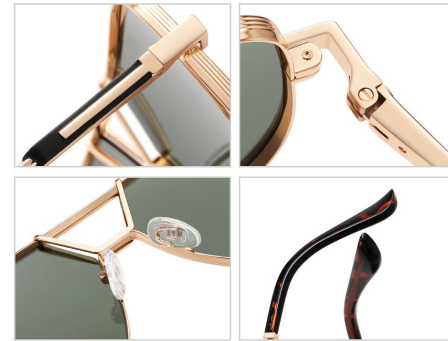

NO.1 Bright Gun CoffeeC85-P258

NO.2 Bright Silver BlueC05-P239

NO.3 Bright Gold G15 GreenC02-P243

NO.4 Bright Gun GreyC85-P253

NO.5 Matte Light Brown GreyC35-P242

Model : JS8554

Material : Metal

Lens : TAC polarized lens

Size : 62-13-145

NO.1 Matte Black Grey C04-P101

NO.2 Bright Gun G15 Green C85-P50

NO.3 Bright Silver Blue - Grey C05-P266

NO.4 Bright Gold Gradient Grey C84-P120

NO.5 Matte Brown Night vision C105-P18

Model : JS8558

Material : Metal

Lens : TAC polarized lens

Size : 60-13-145

NO.1 Silver Grey C05-P242

NO.2 Gold Light Tea C02-P251

NO.3 Black Brown C91-P179

NO.4 Gold Green C02-P271

NO.5 Gold Ocean Blue Purple C11-P270

Model : JS8559

Material : Metal

Lens : TAC polarized lens

Size : 60-14-145

NO.1 Bright Rose Gold Tea C11-P102

NO.2 Bright Rose Gold Blue - Pink C11-P134

NO.3 Bright Deep Gun Tea C31-P272

NO.4 Matte Black Green C91-P265