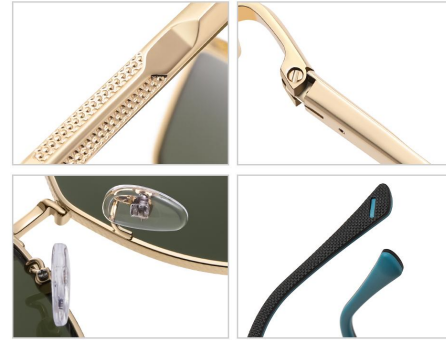

NO.3 Matte Gun BlueC21-P241

NO.4 Matte Deep Gun White SilverC22-P08

NO.5 Matte Gold G15 GreenC43-P25

Model : JS8552

Material : Metal

Lens : TAC Polarized lens

Size : 61-13-145

NO.1 Bright Silver Gradient Grey C05-P120

NO.2 Matte Gun Blue - Grey C247-P266

NO.3 Matte Black Tea C04-P90

NO.4 Bright Gold G08 Green C02-P144

NO.5 Bright Silver Ocean Red C05-P60

Model :JS8553

Material : Metal

Lens : TAC polarized lens

Size : 60-13-145

NO.1 Bright Gun CoffeeC85-P258

NO.2 Bright Silver BlueC05-P239

NO.3 Bright Gold G15 GreenC02-P243

NO.4 Bright Gun GreyC85-P253

NO.5 Matte Light Brown GreyC35-P242

Model : JS8554

Material : Metal

Lens : TAC polarized lens

Size : 62-13-145

NO.1 Matte Black Grey C04-P101

NO.2 Bright Gun G15 Green C85-P50

NO.3 Bright Silver Blue - Grey C05-P266

NO.4 Bright Gold Gradient Grey C84-P120

NO.5 Matte Brown Night vision C105-P18

Model : JS8558