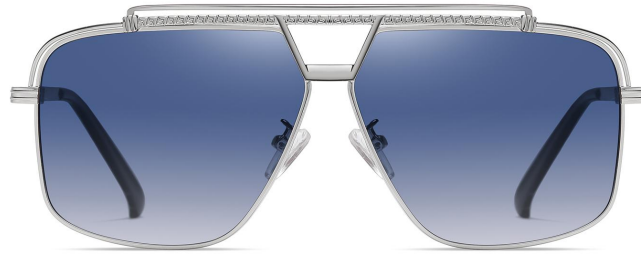

Lens : TAC polarized lens

Size : 60-13-145

NO.1 Matte Black GreyC91-P145

NO.2 Bright Deep Gun BlueC49-P137

NO.3 Bright Deep Gun Burgundy RedC49-P144

NO.4 Bright Silver Gradient TeaC05-P44

NO.5 Bright Gold Blue - BrownC02-P146

Model : JS8534

Material : Metal

Lens : TAC polarized lens

Size : 61-10-145

NO.1 Black Grey C91-P144

NO.2 Gold Tea C02-P116

NO.3 Silver Gradient Blue C05-P142

NO.4 Silver White Silver C05-P08