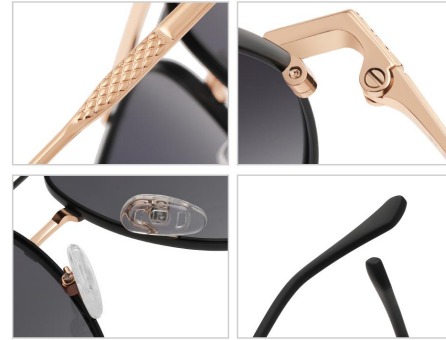

NO.5 Gold Green C02-P101

Model : JS8536

Material : Metal

Lens : TAC polarized lens

Size : 59-15-149

NO.1 Matte Black Grey C91-P01

NO.2 Bright Gold Grey C02-P01

NO.3 Bright Blue White Silver C57-P08

NO.4 Bright Silver Ice Blue C05-P06

NO.5 Bright Silver Night vision Tea C05-P261

Model : JS8538

Material : Metal

Lens : TAC polarized lens

Size : 59-12-145

NO.1 Gold / Black Grey C02-P142

NO.2 Gun / Black Tea C85-P02

NO.3 Silver / Blue Grey - Blue C05-P87

NO.4 Bright Gold Green C02-P63

NO.5 Rose Gold Purple - Pink C11-P105

Model : JS8539

Material : Metal

Lens : TAC polarized lens

Size : 60-12-145

NO.1 Gold / Black Gradient GreyC02-P120