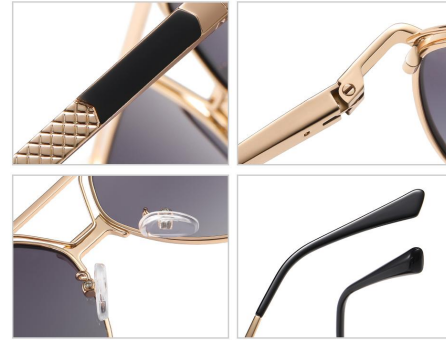

NO.2 Matte Gun Blue - Grey C247-P266

NO.3 Matte Black Tea C04-P90

NO.4 Bright Gold G08 Green C02-P144

NO.5 Bright Silver Ocean Red C05-P60

Model :JS8553

Material : Metal

Lens : TAC polarized lens

Size : 60-13-145

NO.1 Bright Gun CoffeeC85-P258

NO.2 Bright Silver BlueC05-P239

NO.3 Bright Gold G15 GreenC02-P243

NO.4 Bright Gun GreyC85-P253

NO.5 Matte Light Brown GreyC35-P242

Model : JS8554

Material : Metal

Lens : TAC polarized lens

Size : 62-13-145

NO.1 Matte Black Grey C04-P101

NO.2 Bright Gun G15 Green C85-P50

NO.3 Bright Silver Blue - Grey C05-P266

NO.4 Bright Gold Gradient Grey C84-P120

NO.5 Matte Brown Night vision C105-P18

Model : JS8558

Material : Metal

Lens : TAC polarized lens

Size : 60-13-145

NO.1 Silver Grey C05-P242

NO.2 Gold Light Tea C02-P251

NO.3 Black Brown C91-P179

NO.4 Gold Green C02-P271

NO.5 Gold Ocean Blue Purple C11-P270