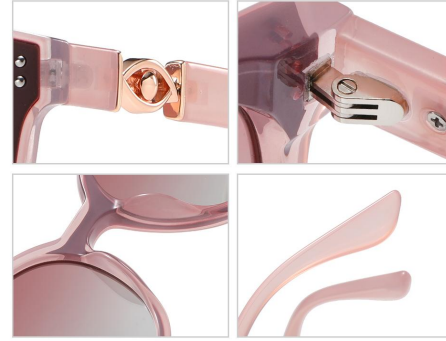

NO.3 Bright Light Brown Tea C731-P240

NO.4 Deep Green Gradient Grey C555-P120

NO.5 Bright Brown Red Gradient Deep Tea C661-P94

Model : TR7563

Material : TR

Lens : TAC Polarized lens

Size : 53-22-145

N0.1 Bright Black Grey C01-P242

N0.2 Creamy White Blue - Grey C128-P87

N0.3 Light Purple Gradient Grey C256-P263

N0.4 Light Brown Gradient Tea C740-P182

N0.5 Brown Red Gradient Deep Tea C758-P94

Model : TR7564

Material : TR

Lens : TAC Polarized lens

Size : 53-21-145

N0.1 Bright Black Grey - Pink C01-P225

N0.2 Deep Purple Grey - Blue C571-P296

N0.3 Bright Deep Blue Green Grey C693-P293

N0.4 Bright Pink Gradient Pink C732-P154

N0.5 Blue Green - Tea C759-P292