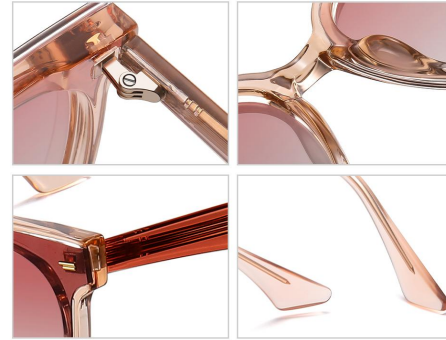

Model :TR7507

Material : TR90

Lens :1.5mm Polarized

Size : 67-17-150

N0.1 Bright Black C01-P115

N0.2 Transparent Grey C541-P109

N0.3 Demi Floral C495-P1091

N0.4 Transparent Pink C492-P198

N0.5 Transparent Green C607-P109

Model :TR7508

Material : TR90

Lens :1.5mm Polarized

Size : 66-17-150

N0.1 Bright Black C01-P109

N0.2 Transparent Brown C326-P115

N0.3 Demi Floral C495-P198