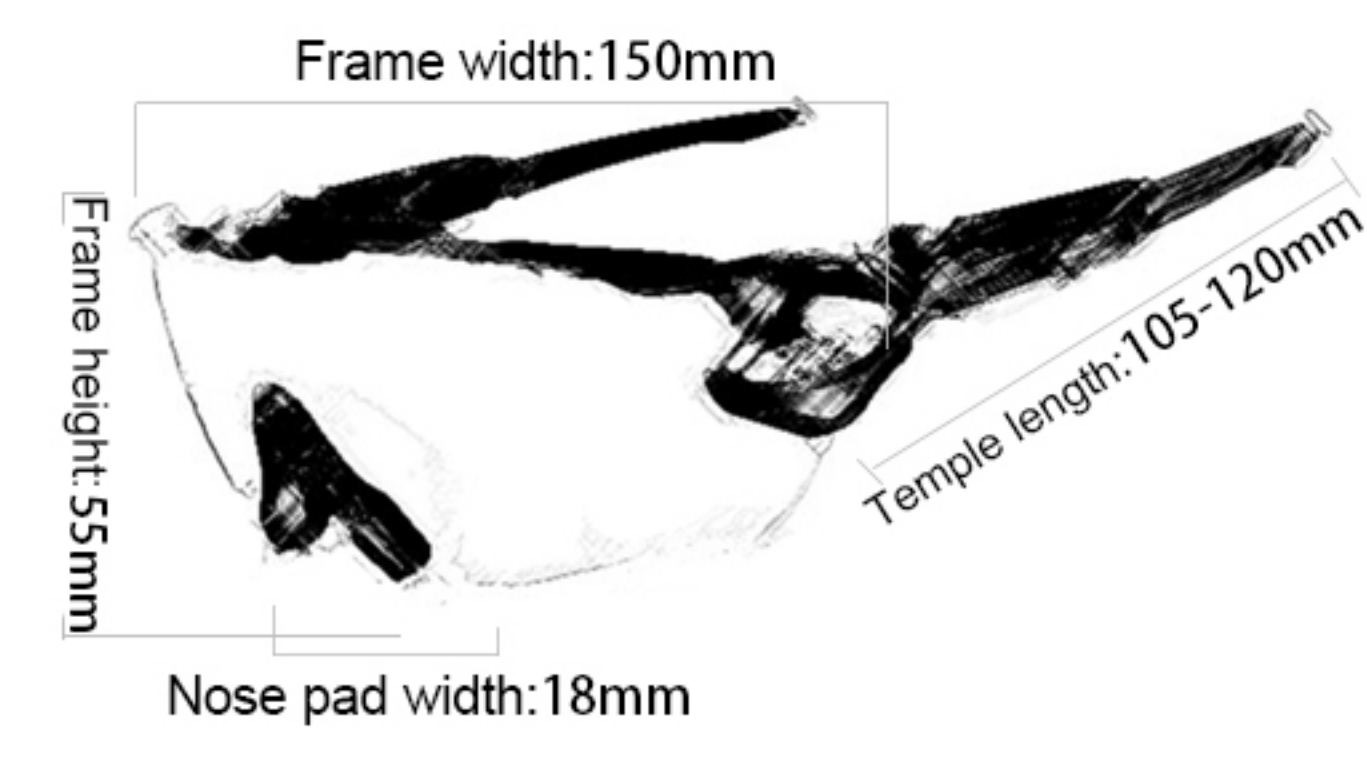

# 923

Frame material: TR90  
 Lens material: TAC  
 Product weight: 28g  
 Product color: ten colors  
 Configuration: zipper bag, cloth bag, polarized light test card, myopia frame.

02

# 9402

Frame material: TR90  
 Lens material: PC+TAC  
 Product weight: 26g  
 Product color: four colors  
 Configuration: zipper bag, cloth bag, polarized test card, lens.

03

# 9271

Frame material: PC  
 Lens material: PC  
 Product weight: 26g  
 Product color: seven colors  
 Configuration: zipper bag, cloth bag, polarized test card, lens.

04