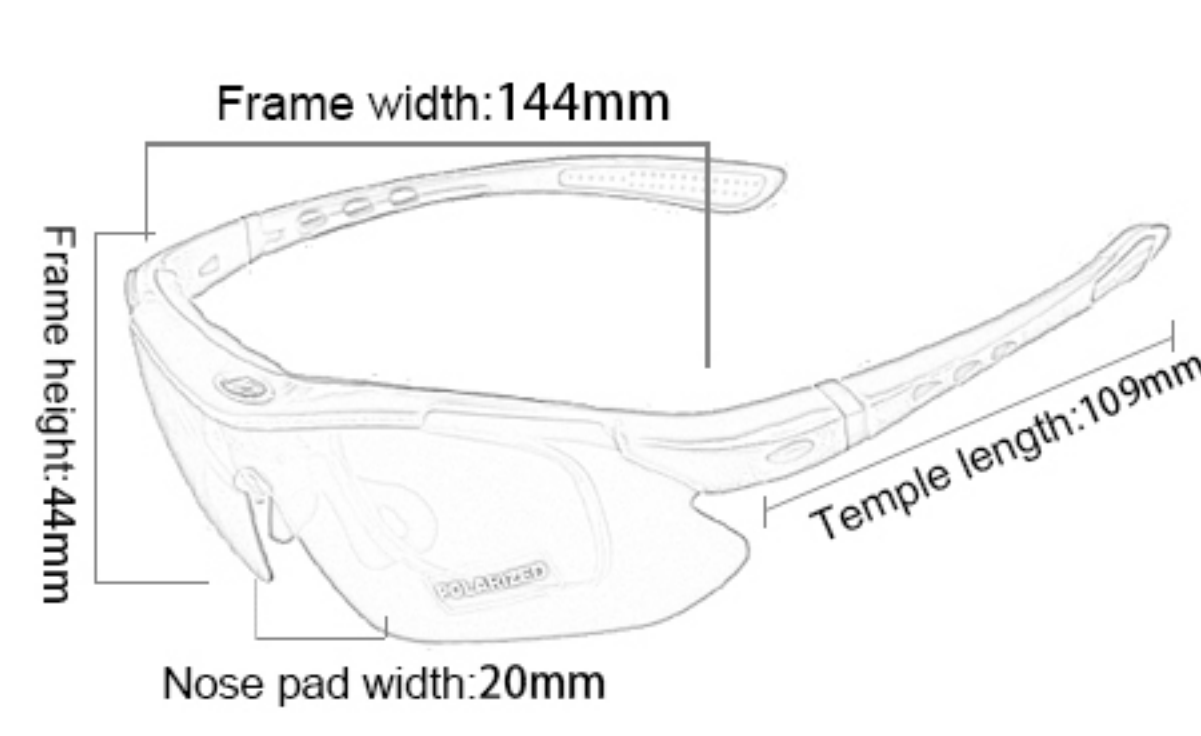

### S100

Frame material: TR90  
 Lens material: PC  
 Product weight: 34g  
 Product color: seven colors  
 Configuration: zipper bag, cloth bag, lens, lanyard

**896**

Frame material: PC  
 Lens material: PC+TAC  
 Product weight: 30g  
 Product color: eight colors  
 Configuration: zipper bag,  
 cloth bag, test card, lens, lanyard

25

**Radar (rock)**

Frame material: TR90  
 Lens material: PC+TAC  
 Product weight: 34g  
 Product color: eight colors  
 Configuration: zipper bag,  
 cloth bag, lens, test card, lanyard

26

**EV-Zero**

Frame material: TR90  
 Lens material: PC+TAC  
 Product weight: 30g  
 Product color: six colors  
 Configuration: zipper bag,  
 cloth bag, polarized test card, lens

27

**SP0868**

Frame material: PC  
 Lens material: PC+TAC  
 Product weight: 32g  
 Product color: nine colors  
 Configuration: zipper bag, cloth bag,  
 lens, lanyard, test card, elastic band

28

**SP0890**

Frame material: PC  
 Lens material: PC+TAC  
 Product weight: 32g  
 Product color: eight colors  
 Configuration: zipper bag,  
 cloth bag, test card, lens, lanyard