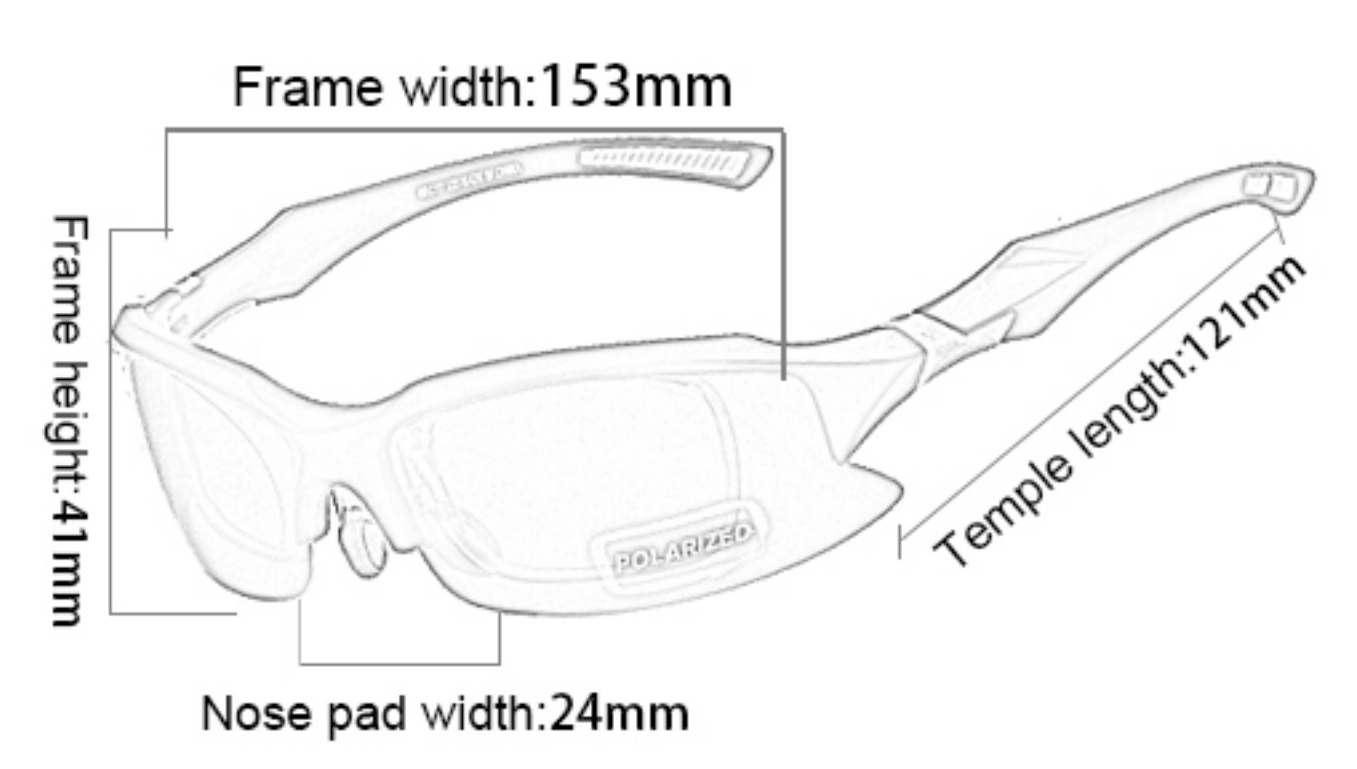

M2

Frame material: PC
Lens material: PC+TAC
Product weight: 30g
Product color: two colors
Configuration: zipper bag, cloth bag, test card, lanyard, lens

52

SP0905

Frame material: PC
Lens material: PC+TAC
Product weight: 30g
Product color: five colors
Configuration: zipper bag, cloth bag, lens, elastic band, test card

53

SP0907

Frame material: PC
Lens material: TAC
Product weight: 30g
Product color: seven colors
Configuration: zipper bag, cloth bag, lens, test card

54

879

Frame material: PC
Lens material: TAC
Product weight: 30g
Product color: three colors
Configuration: zipper bag, cloth bag, lens, lanyard, test card

55

SP0524

Frame material: PC
Lens material: PC+TAC
Product weight: 30g
Product color: four colors
Configuration: zipper bag, cloth bag, lens, lanyard, test card, myopia frame

56

SP307

Frame material: TR90
Lens material: TAC
Product weight: 30g
Product color: twelve colors
Configuration: zipper bag, cloth bag, lens, lanyard, test card

57