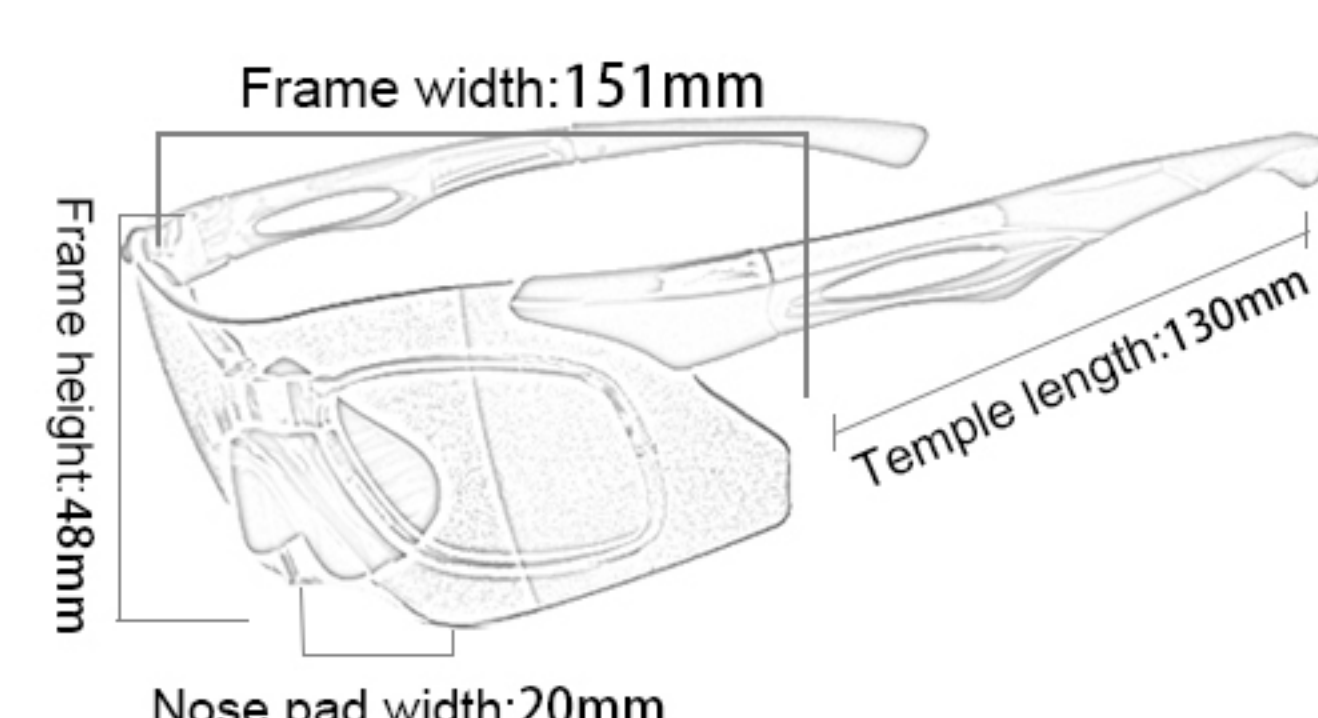

SP0900-discolored

Frame material: PC
Lens material: PC color changing sheet
Product weight: 30g
Product color: seven colors
Configuration: zipper bag, cloth bag, lens, lanyard, test card