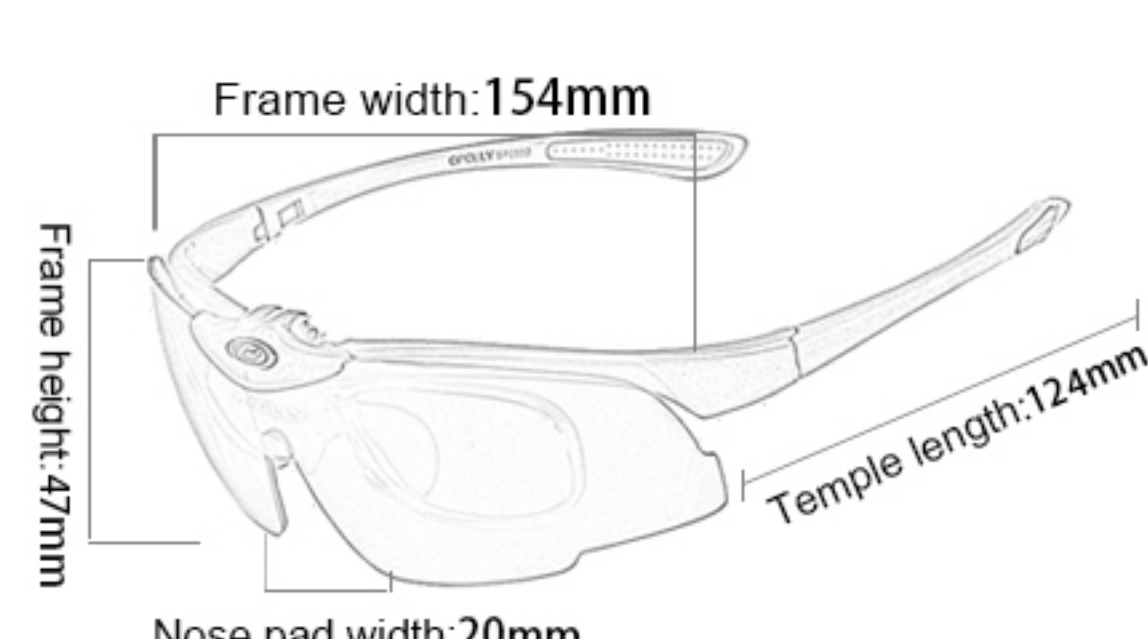

# SP0883

Frame material: PC  
Lens material: PC+TAC  
Product weight: 30g  
Product color: four colors  
Configuration: zipper bag, cloth bag, lens, test card

45

# SP0880

Frame material: PC  
Lens material: PC+TAC  
Product weight: 30g  
Product color: five colors  
Configuration: zipper bag, cloth bag, lens, test card, myopia frame, lanyard

**CYCLING GLASSES** **HEAPPY**