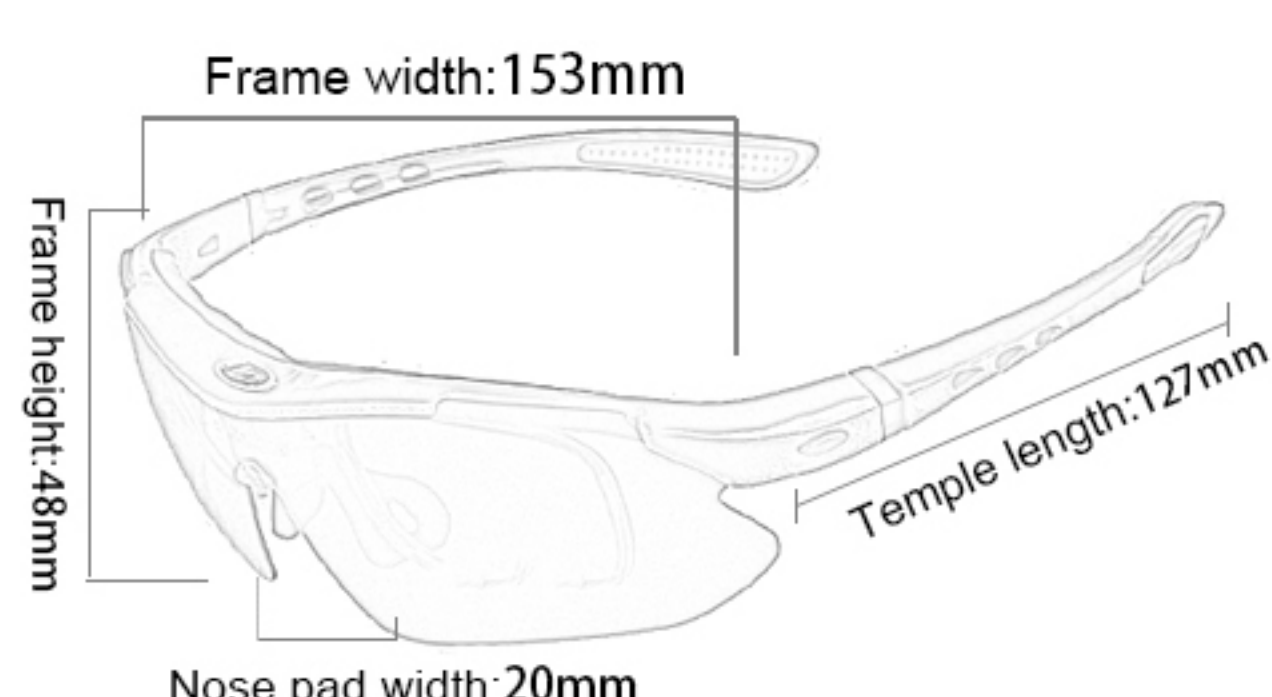

F0089

Frame material: PC
Lens material: PC+TAC
Product weight: 30g
Product color: four colors
Configuration: zipper bag, cloth bag, lens, lanyard, test card, myopia frame