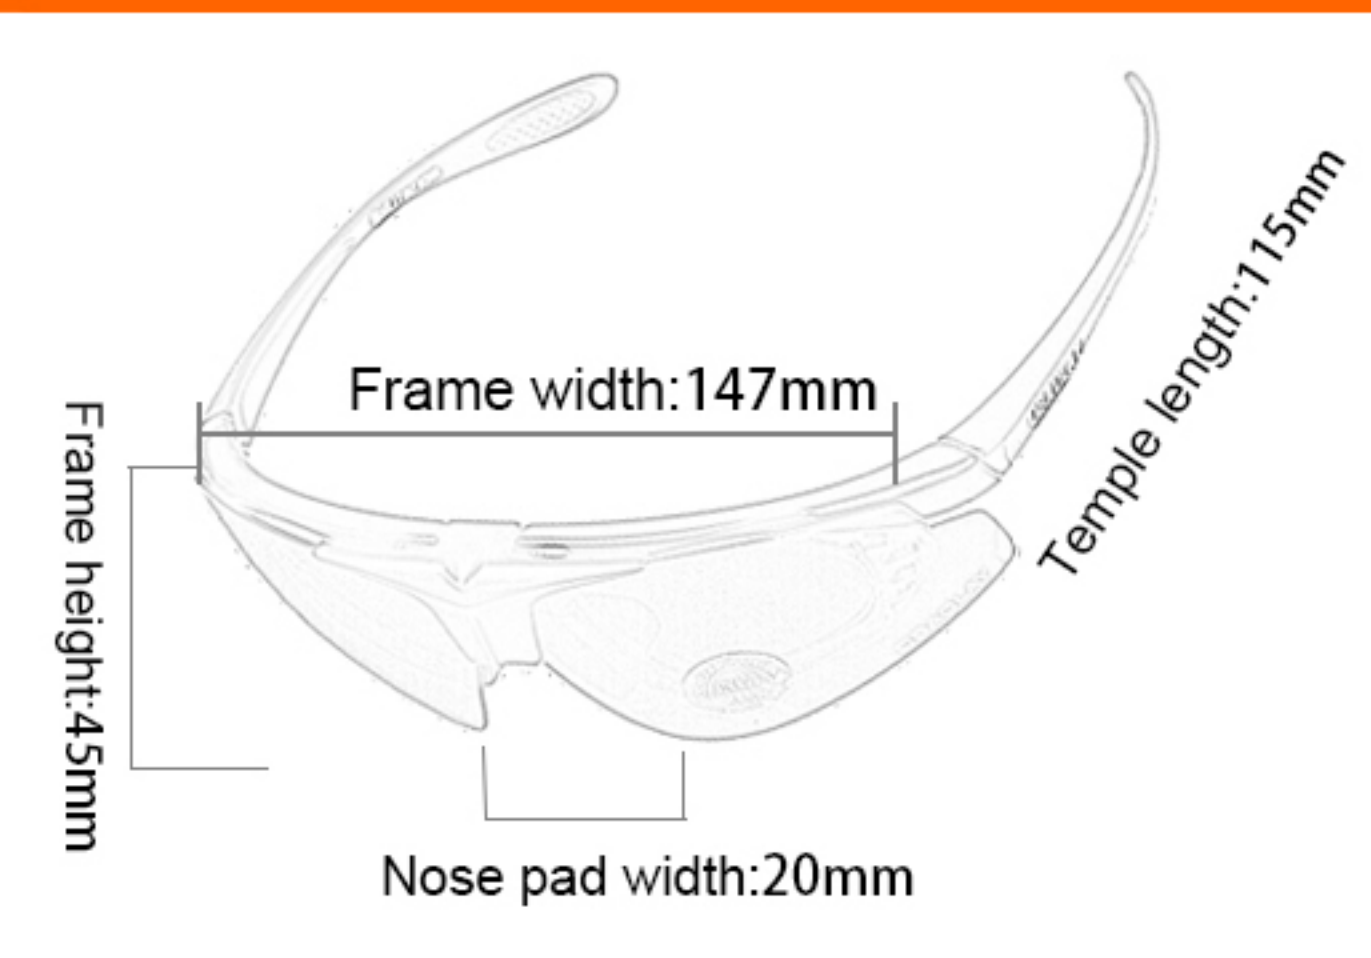

# SP0883

Frame material: PC  
Lens material: PC+TAC  
Product weight: 30g  
Product color: four colors  
Configuration: zipper bag, cloth bag, lens, test card

45

# SP0880

Frame material: PC  
Lens material: PC+TAC  
Product weight: 30g  
Product color: five colors  
Configuration: zipper bag, cloth bag, lens, test card, myopia frame, lanyard

**CYCLING GLASSES** **HEAPPY**

**SP0843**

Frame material: PC  
 Lens material: PC+TAC  
 Product weight: 30g  
 Product color: four colors  
 Configuration: zipper bag, cloth bag, test card, lanyard, lens

**SP0882**

Frame material: PC  
 Lens material: PC+TAC  
 Product weight: 30g  
 Product color: five colors  
 Configuration: zipper bag, cloth bag, lens, elastic band, test card, lanyard