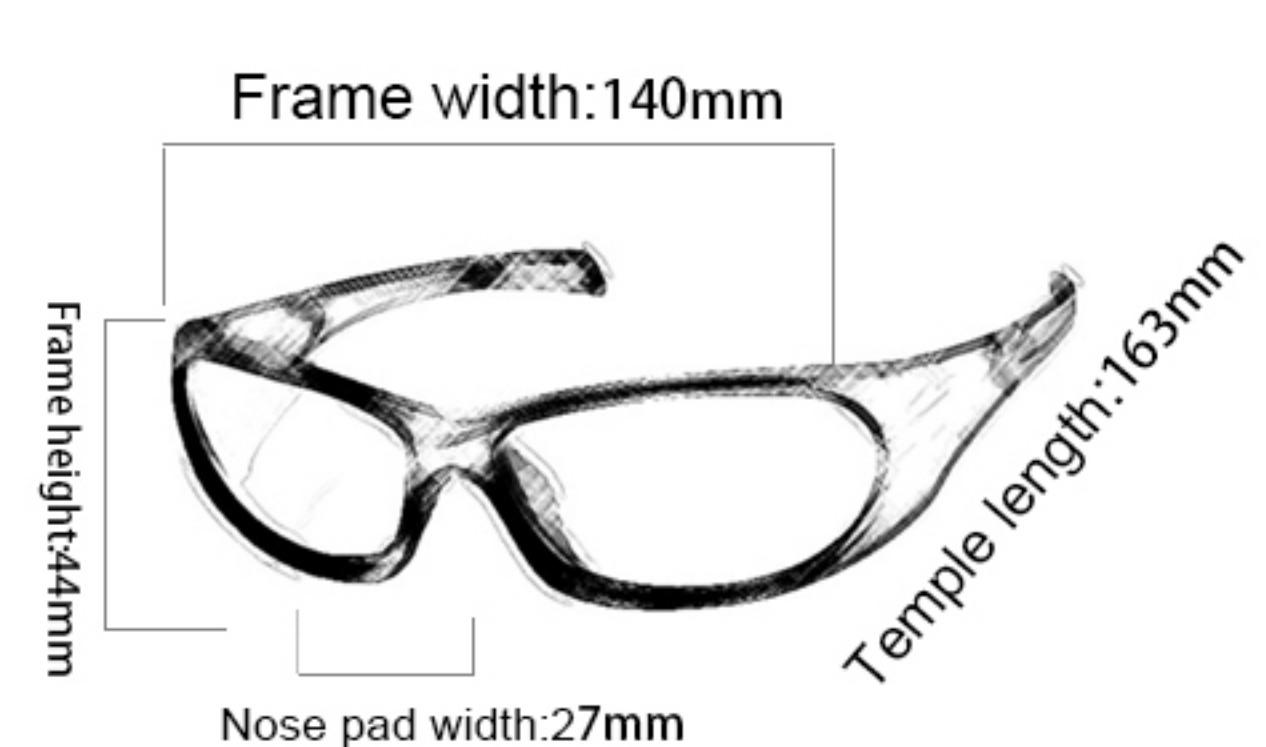

# 9271

Frame material: PC  
 Lens material: PC  
 Product weight: 26g  
 Product color: seven colors  
 Configuration: zipper bag, cloth bag, polarized test card, lens.

04

# L012

Frame material: TR90  
 Lens material: PC+TAC  
 Product weight: 24g  
 Product color: five colors  
 Configuration: zipper bag, cloth bag, lanyard

05

**919**

Frame material: TR90  
 Lens material: TAC  
 Product weight: 26g  
 Product color: Thirteen colors  
 Configuration: zipper bag, cloth bag,  
 polarized test card, myopia frame.

06

**916**

Frame material: PC  
 Lens material: PC  
 Product weight: 32g  
 Product color: two colors  
 Configuration: glasses bag, glasses cloth,  
 glasses bag, myopia inner frame, tag

07

**917**

Frame material: TR90  
 Lens material: PC+TAC  
 Product weight: 26g  
 Product color: six colors  
 Configuration: zipper bag, lens cloth bag,  
 polarized test card, lanyard, lens.