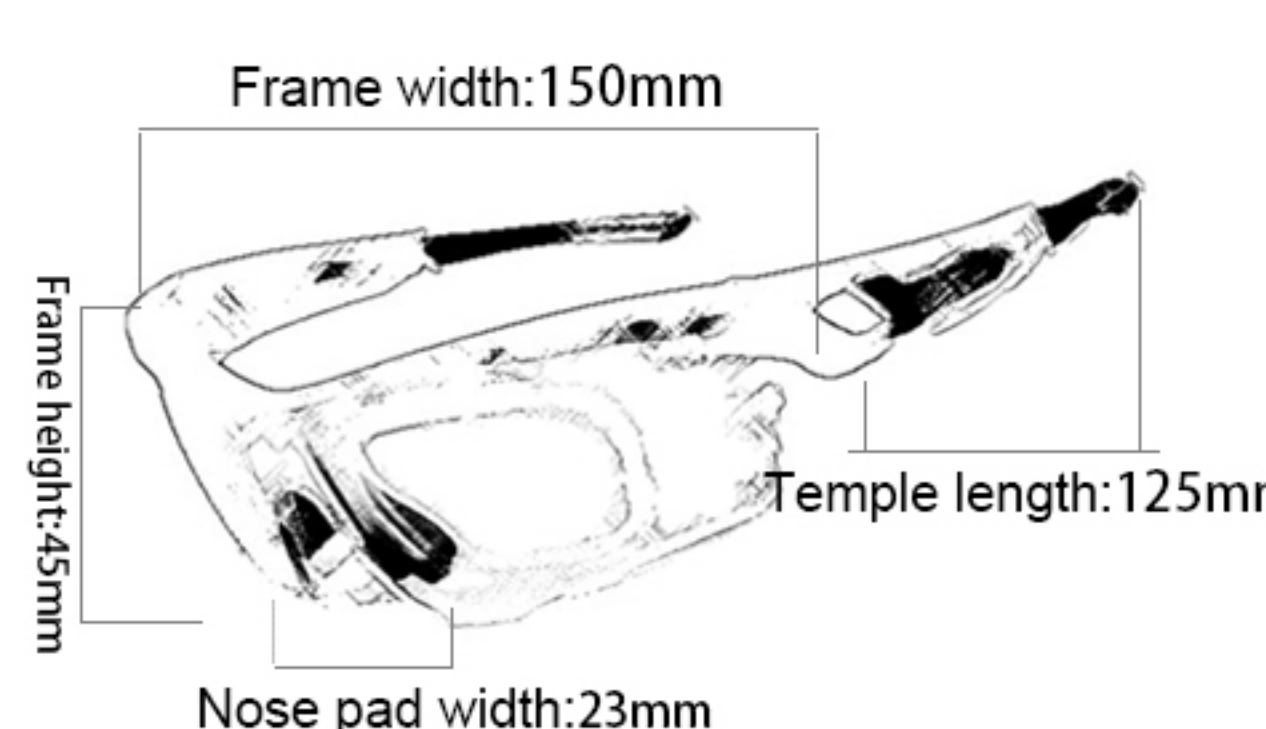

# L012

Frame material: TR90  
 Lens material: PC+TAC  
 Product weight: 24g  
 Product color: five colors  
 Configuration: zipper bag, cloth bag, lanyard

05

**919**

Frame material: TR90  
 Lens material: TAC  
 Product weight: 26g  
 Product color: Thirteen colors  
 Configuration: zipper bag, cloth bag,  
 polarized test card, myopia frame.

06

**916**

Frame material: PC  
 Lens material: PC  
 Product weight: 32g  
 Product color: two colors  
 Configuration: glasses bag, glasses cloth,  
 glasses bag, myopia inner frame, tag

07

**917**

Frame material: TR90  
 Lens material: PC+TAC  
 Product weight: 26g  
 Product color: six colors  
 Configuration: zipper bag, lens cloth bag,  
 polarized test card, lanyard, lens.

08

**908**

Frame material: TR90  
 Lens material: PC+TAC  
 Product weight: 28g  
 Product color: eight colors  
 Configuration: Zipper bag,  
 cloth bag, polarized light test card, lanyard

09

**S300**

Frame material: TR90  
 Lens material: PC  
 Product weight: 30g  
 Product color: four colors  
 Configuration: zipper bag,  
 lens cloth bag, lens, lanyard