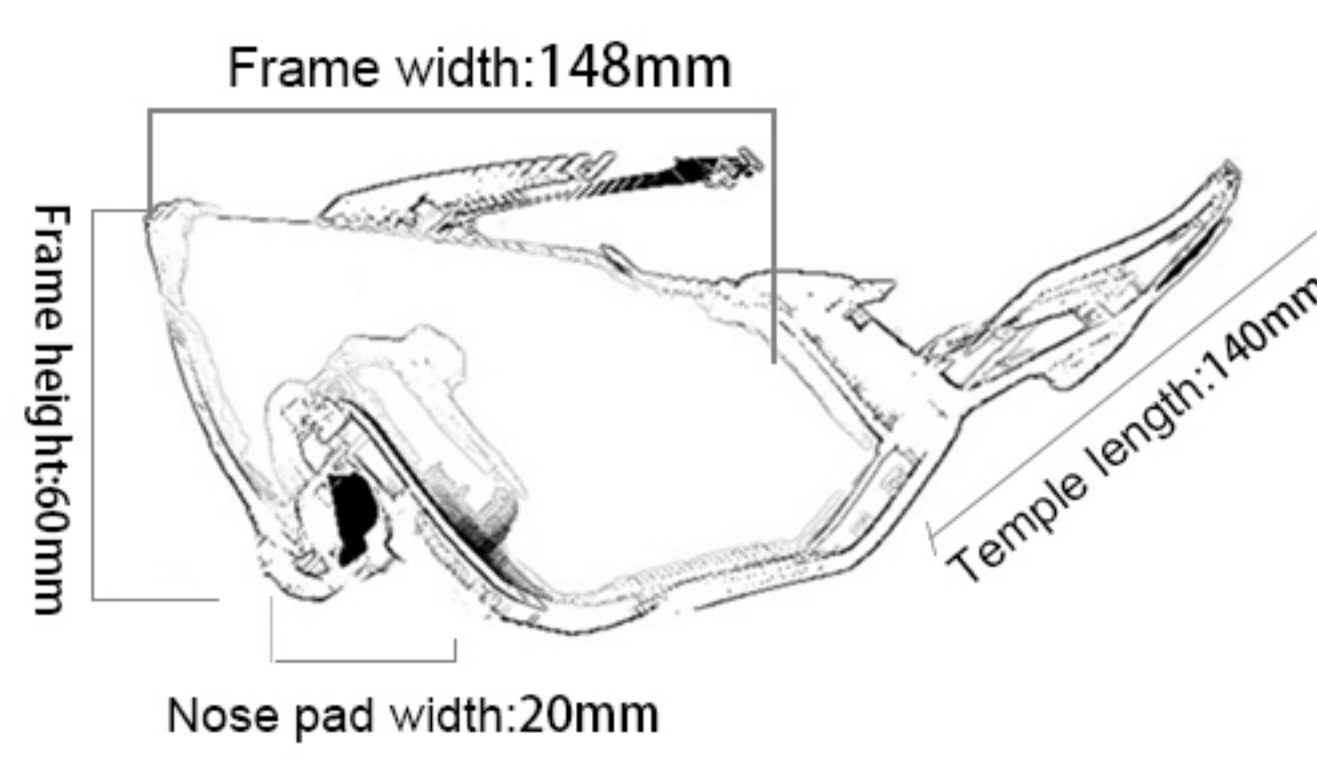

## 909

Frame material: PC  
 Lens material: TAC  
 Product weight: 30g  
 Product color: Four colors  
 Configuration: zipper bag,  
 lens cloth bag, tag, lens

15

**S101**

Frame material: TR90  
 Lens material: PC  
 Product weight: 34g  
 Product color: seven colors  
 Configuration: zipper bag,  
 cloth bag, lens, manual

16

**S200**

Frame material: TR90  
 Lens material: PC  
 Product weight: 30g  
 Product color: fifteen colors  
 Configuration: zipper bag, cloth bag,  
 polarized test card, myopia frame.

17

**9401**

Frame material: TR90  
 Lens material: PC+TAC  
 Product weight: 32g  
 Product color: Thirty-two colors  
 Configuration: zipper bag,  
 cloth bag, manual, lens

18

**9270**

Frame material: PC  
 Lens material: PC+TAC  
 Product weight: 36g  
 Product color: fourteen colors  
 Configuration: Packing box, zipper bag,  
 cloth bag, lens, lanyard, test card

19

**POC**