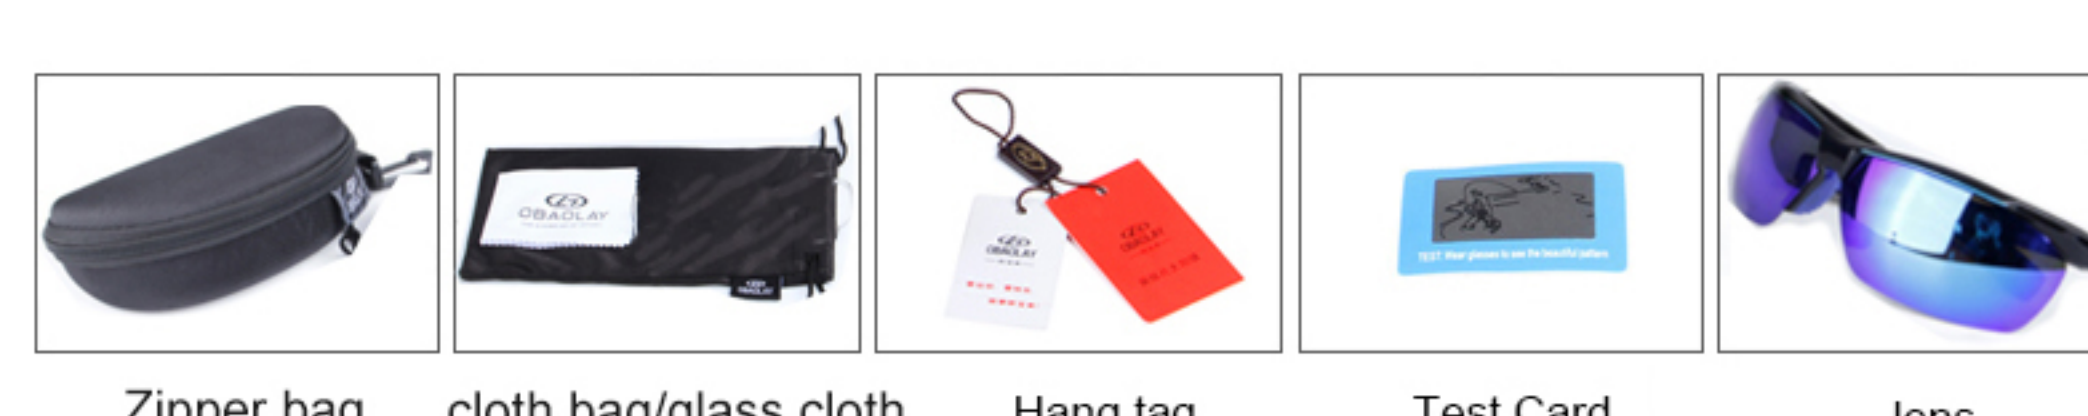

54

879

Frame material: PC
Lens material: TAC
Product weight: 30g
Product color: three colors
Configuration: zipper bag, cloth bag, lens, lanyard, test card