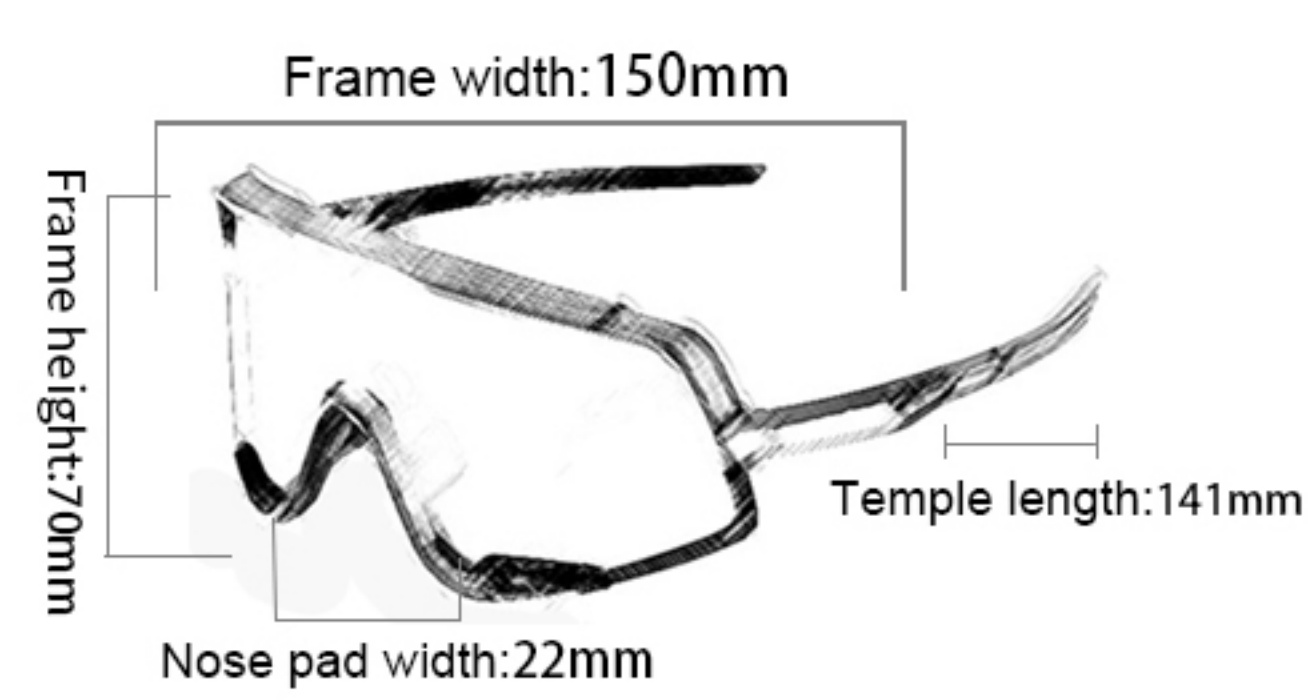

G300

Frame material: TR90
Lens material: PC+TAC
Product weight: 40g
Product color: Four colors
Configuration: zipper bag,
lens cloth bag, polarized test card, lens

13

S2

Frame material: TR90
Lens material: PC
Product weight: 30g
Product color: Three colors
Configuration: box, zipper bag,
lens cloth bag, lens