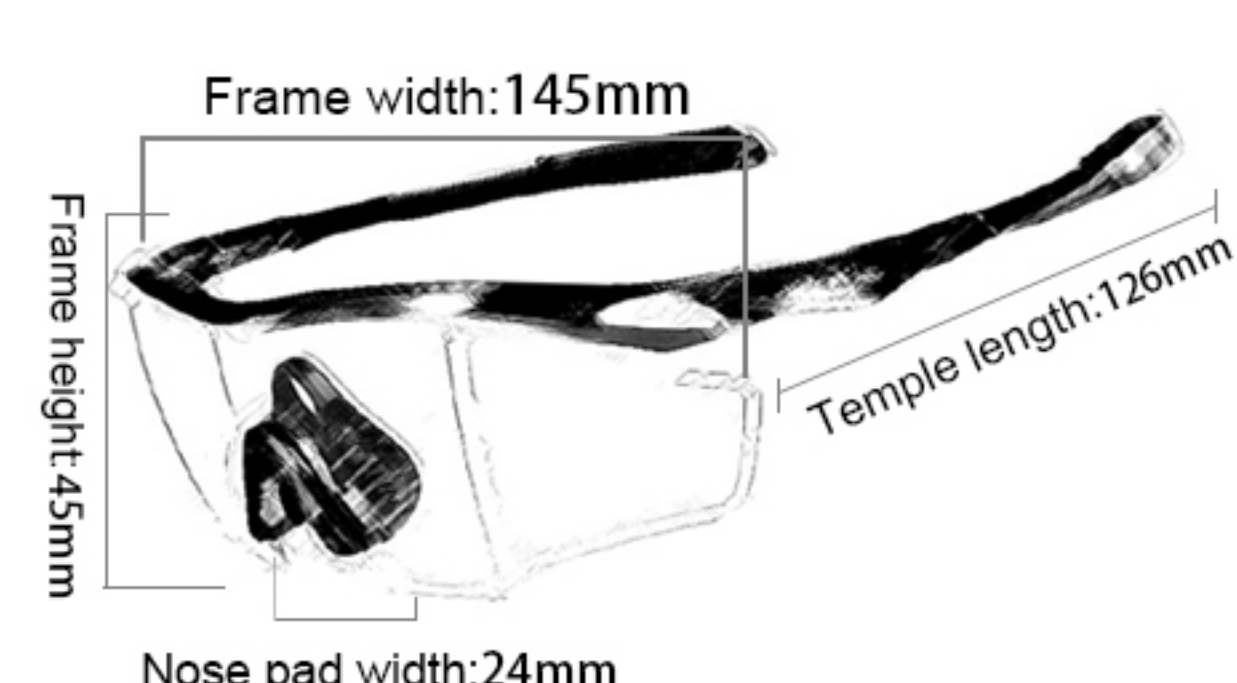

SP0891-discolored

Frame material: PC
Lens material: PC color changing sheet
Product weight: 30g
Product color: eight colors
Configuration: Zipper bag, cloth bag, lens, manual, test card