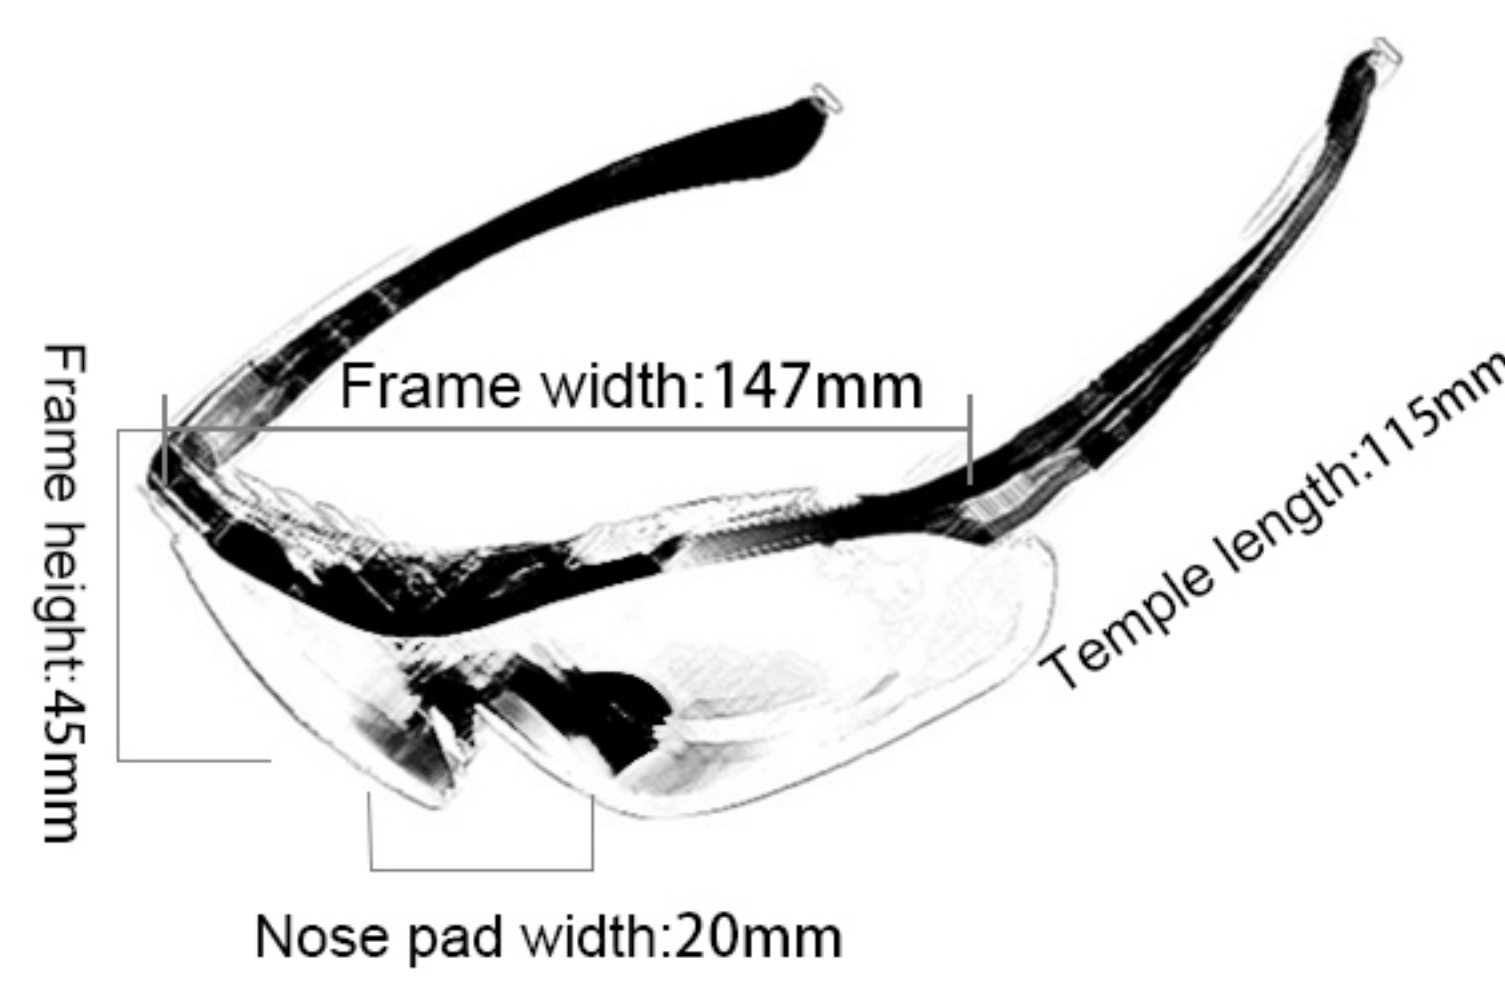

# SP0900

Frame material: PC  
 Lens material: PC  
 Product weight: 30g  
 Product color: seven colors  
 Configuration: zipper bag, cloth bag, manual tag, lens

# 7055

Frame material: PC  
 Lens material: PC+TAC  
 Product weight: 30g  
 Product color: four colors  
 Configuration: zipper bag, cloth bag, lens, lanyard, test card

# F0089

Frame material: PC  
 Lens material: PC+TAC  
 Product weight: 30g  
 Product color: four colors  
 Configuration: zipper bag, cloth bag, lens, lanyard, test card, myopia frame

**SP0871**

Frame material: PC  
 Lens material: PC+TAC  
 Product weight: 38g  
 Product color: five colors  
 Configuration: zipper bag,  
 cloth bag, test card, elastic band, lens