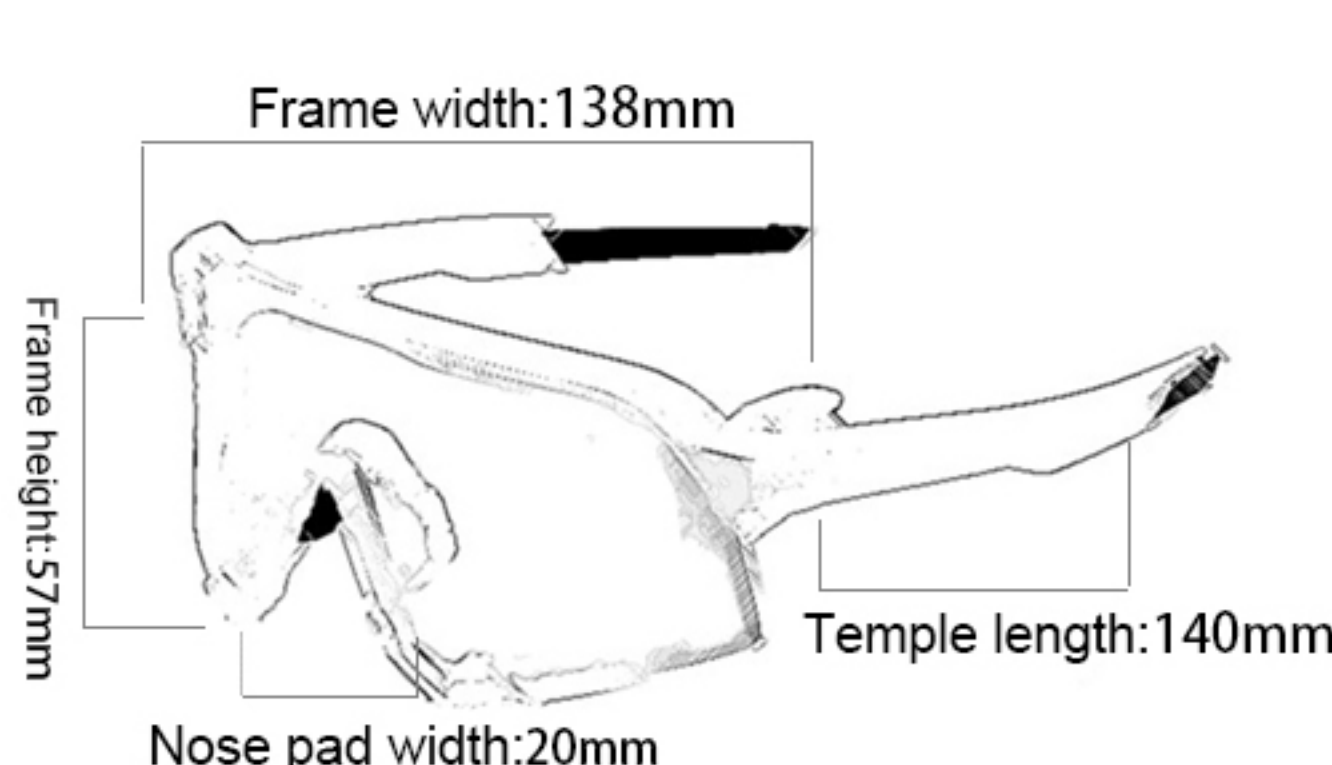

08

**908**

Frame material: TR90  
 Lens material: PC+TAC  
 Product weight: 28g  
 Product color: eight colors  
 Configuration: Zipper bag,  
 cloth bag, polarized light test card, lanyard

09

**S300**

Frame material: TR90  
 Lens material: PC  
 Product weight: 30g  
 Product color: four colors  
 Configuration: zipper bag,  
 lens cloth bag, lens, lanyard