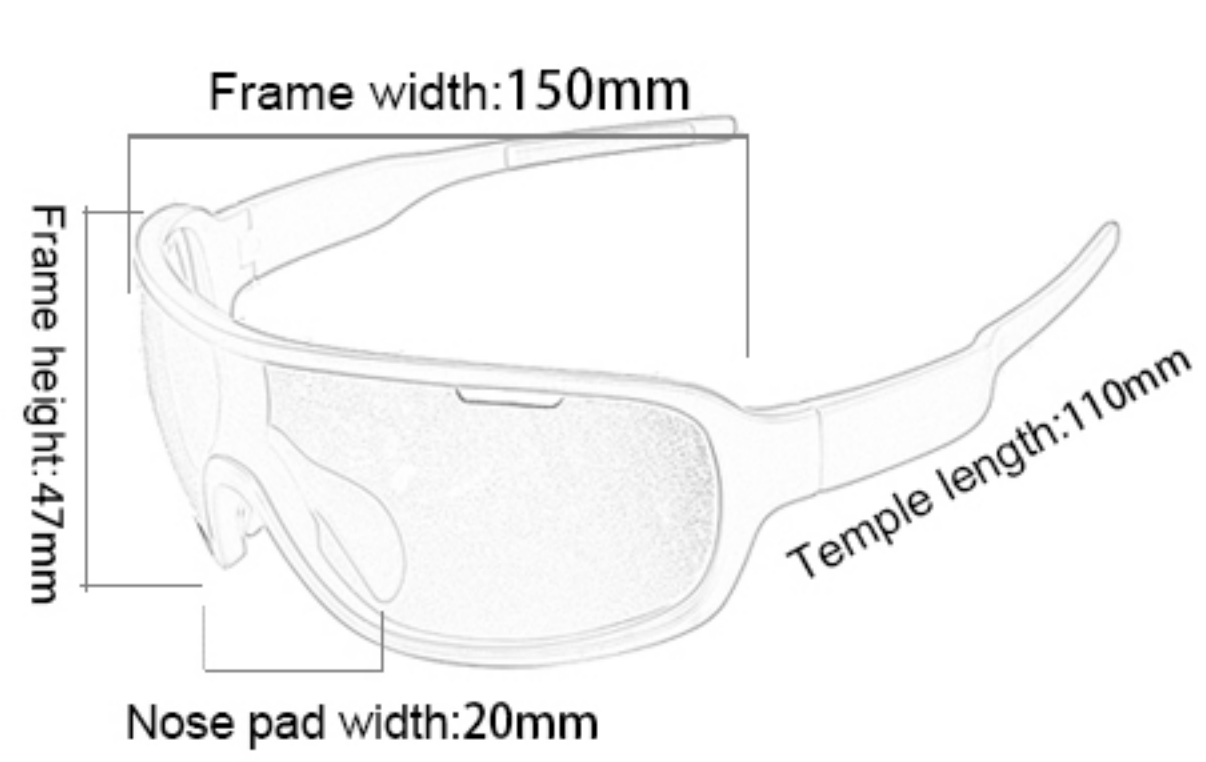

18

**9270**

Frame material: PC  
 Lens material: PC+TAC  
 Product weight: 36g  
 Product color: fourteen colors  
 Configuration: Packing box, zipper bag,  
 cloth bag, lens, lanyard, test card

19

**POC**

Frame material: TR90  
 Lens material: PC+TAC  
 Product weight: 42g  
 Product color: ten colors  
 Configuration: Box, zipper bag,  
 cloth bag, test card, myopia frame

CYCLING GLASSES

HEAPPY

### POC-half frame

Frame material: TR90  
 Lens material: PC+TAC  
 Product weight: 42g  
 Product color: eight colors  
 Configuration: zipper bag, cloth bag, lens, myopia inner frame