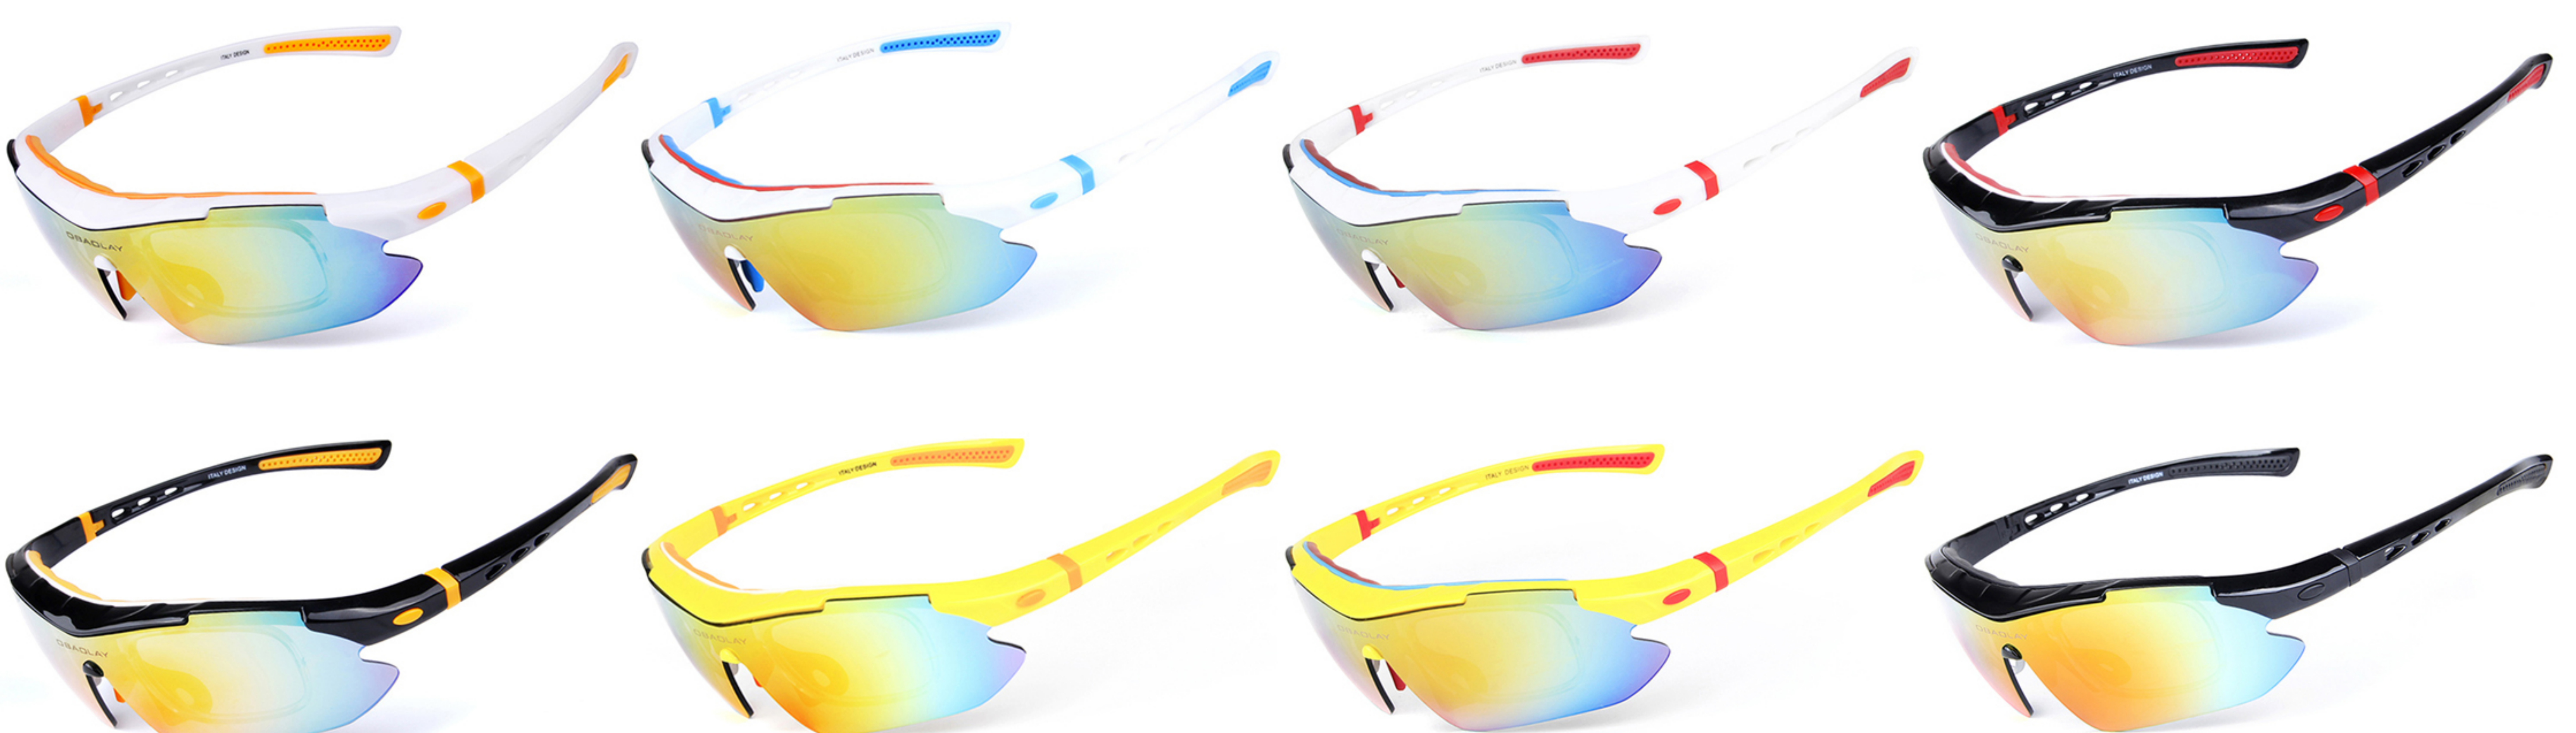

896

Frame material: PC
Lens material: PC+TAC
Product weight: 30g
Product color: eight colors
Configuration: zipper bag,
cloth bag, test card, lens, lanyard

25

Radar (rock)

Frame material: TR90
Lens material: PC+TAC
Product weight: 34g
Product color: eight colors
Configuration: zipper bag,
cloth bag, lens, test card, lanyard

26

EV-Zero

Frame material: TR90
Lens material: PC+TAC
Product weight: 30g
Product color: six colors
Configuration: zipper bag,
cloth bag, polarized test card, lens

27

SP0868

Frame material: PC
Lens material: PC+TAC
Product weight: 32g
Product color: nine colors
Configuration: zipper bag, cloth bag,
lens, lanyard, test card, elastic band

28

SP0890

Frame material: PC
Lens material: PC+TAC
Product weight: 32g
Product color: eight colors
Configuration: zipper bag,
cloth bag, test card, lens, lanyard