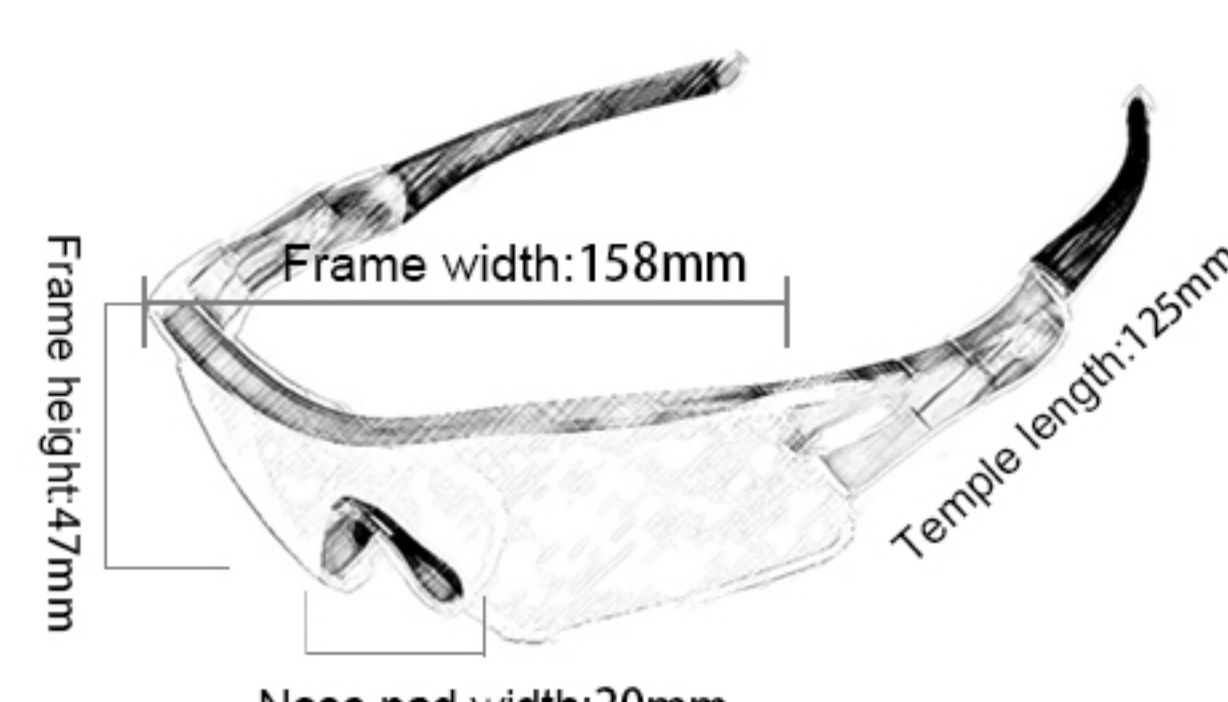

Radar 1

Frame material: PC
Lens material: PC+TAC
Product weight: 30g
Product color: ten colors
Configuration: zipper bag, cloth bag, test card, elastic band, lanyard