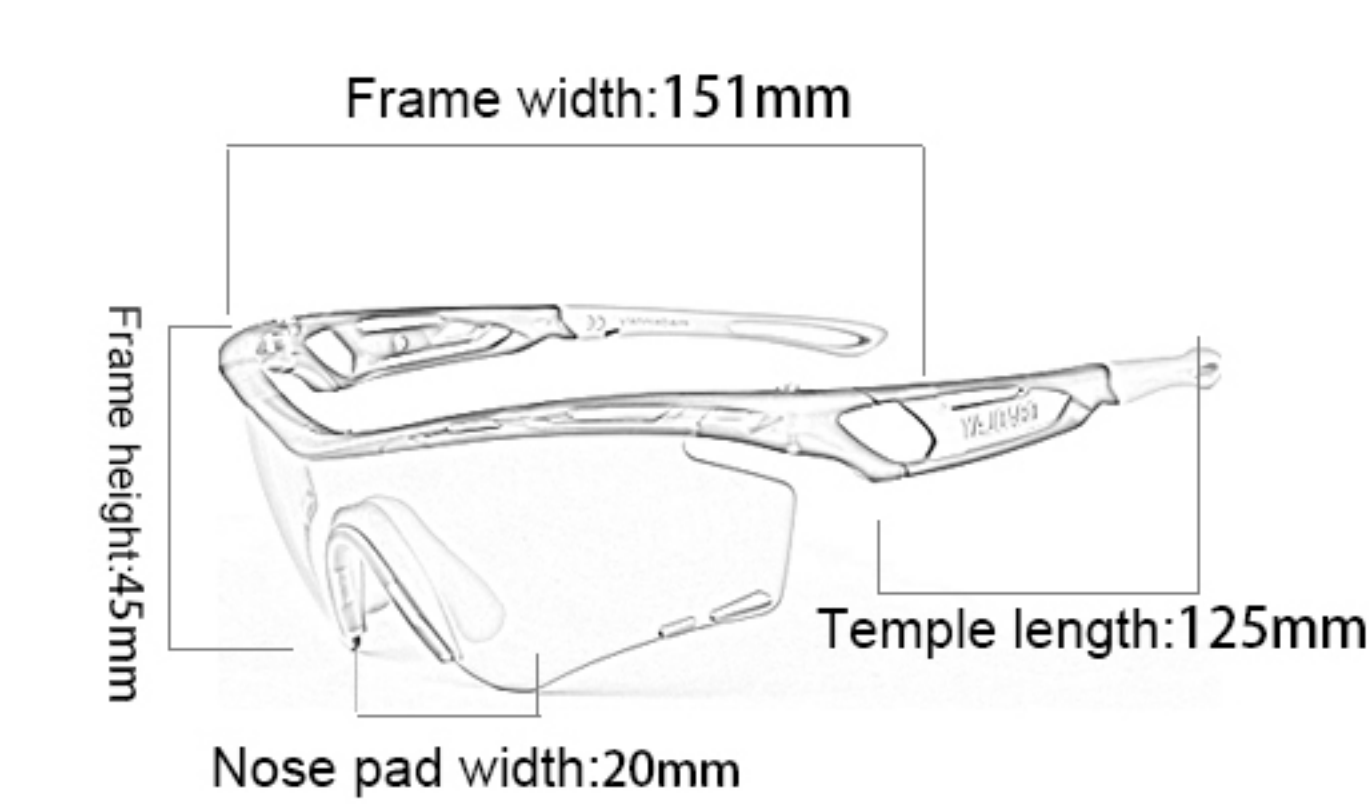

908

Frame material: TR90
Lens material: PC+TAC
Product weight: 28g
Product color: eight colors
Configuration: Zipper bag,
cloth bag, polarized light test card, lanyard

09

S300

Frame material: TR90
Lens material: PC
Product weight: 30g
Product color: four colors
Configuration: zipper bag,
lens cloth bag, lens, lanyard