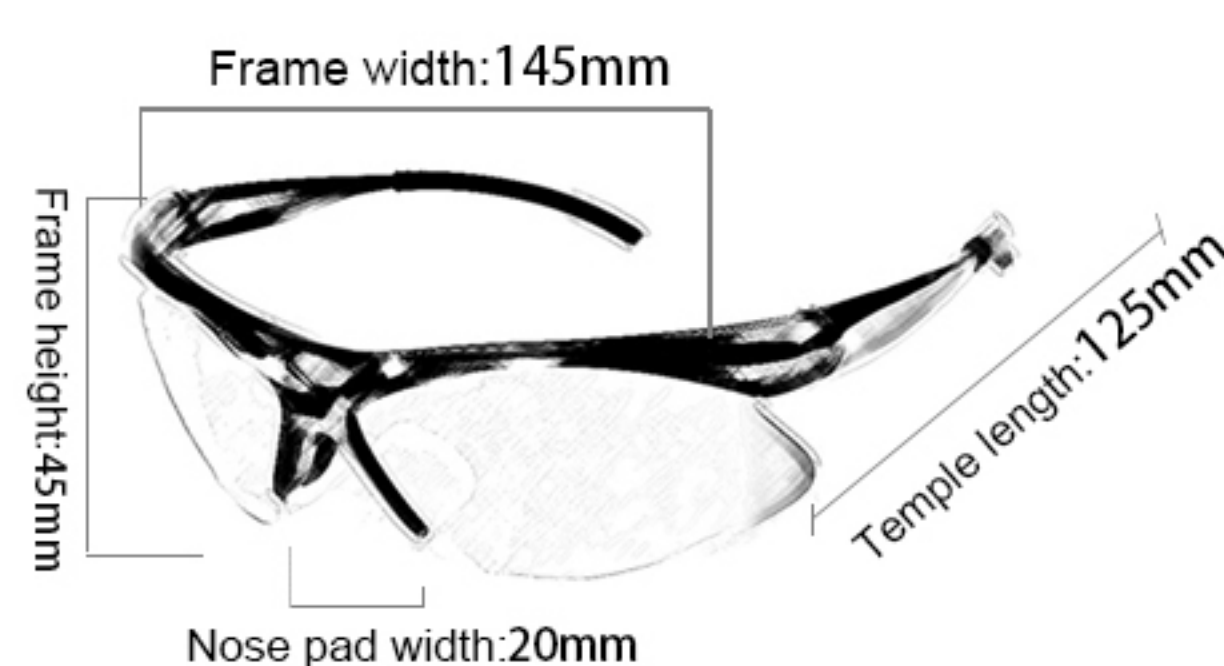

### S5

Frame material: TR90  
 Lens material: PC+TAC  
 Product weight: 32g  
 Product color: eight colors  
 Configuration: zipper bag, cloth bag, test card, box

66

### 925

Frame material: PC  
 Lens material: PC+TAC  
 Product weight: 30g  
 Product color: two colors  
 Configuration: zipper bag, cloth bag, test card, lanyard, lens

67