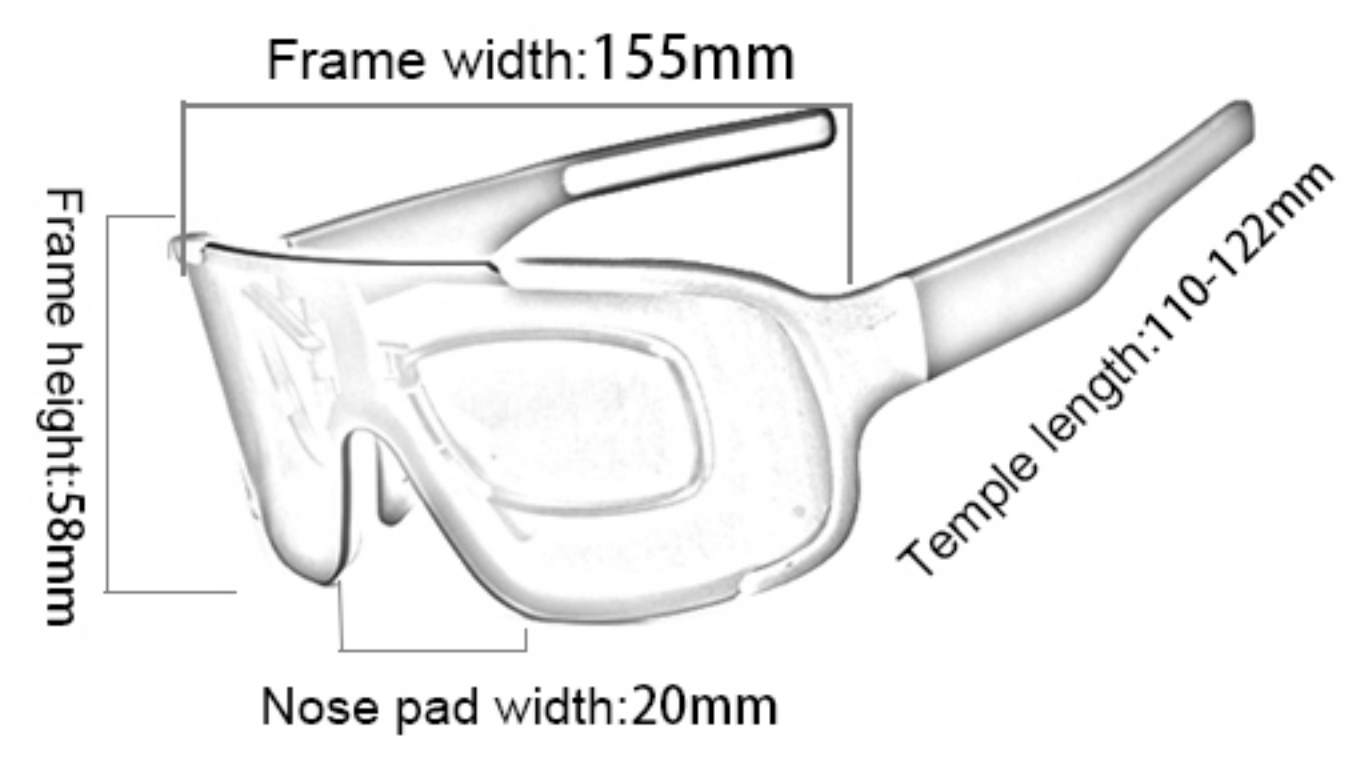

POC Aspire

Frame material: TR90
Lens material: PC
Product weight: 42g
Product color: seven colors
Configuration: zipper bag, Cloth bag, packing box, lens, myopia inner frame