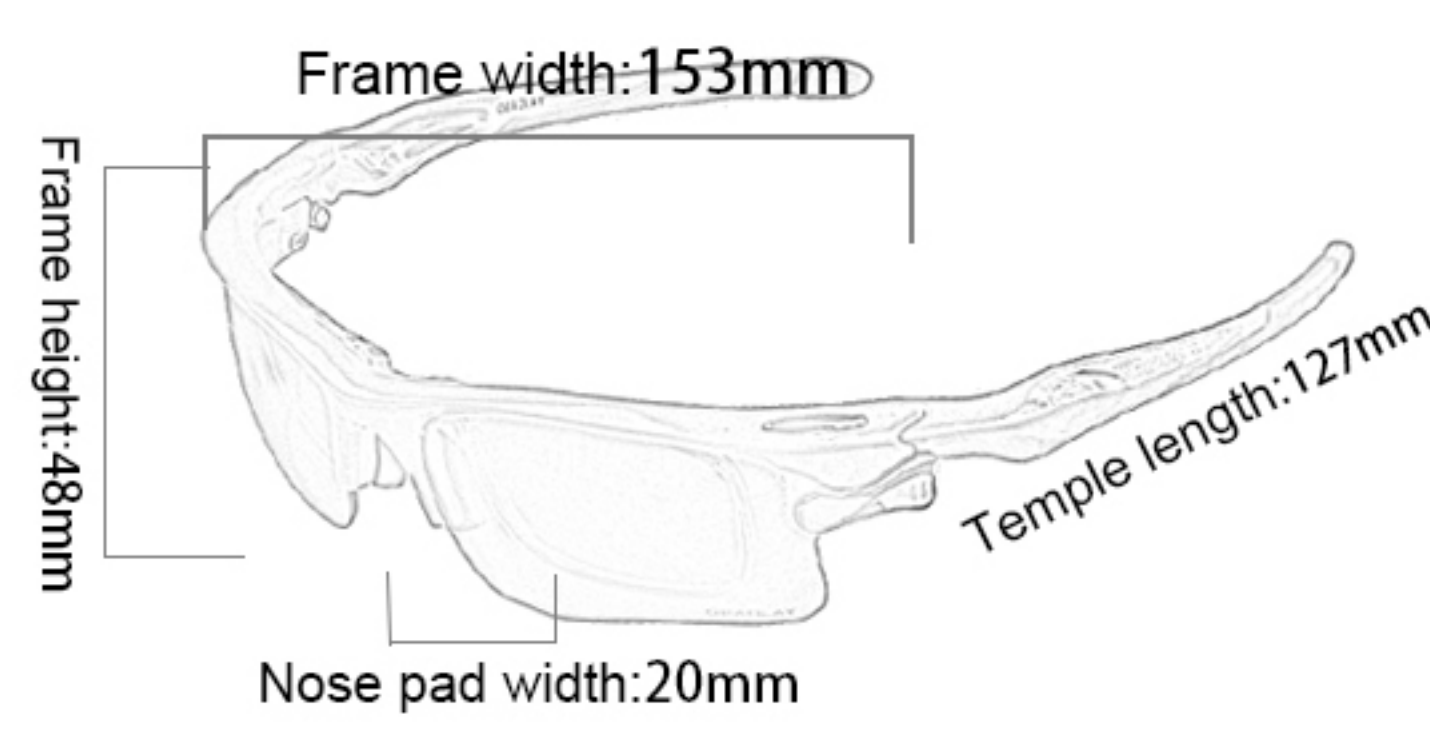

SP021

Frame material: PC
Lens material: PC+TAC
Product weight: 30g
Product color: seven colors
Configuration: zipper bag, cloth bag, lens

42

SP0091

Frame material: PC
Lens material: PC+TAC
Product weight: 30g
Product color: four colors
Configuration: zipper bag, cloth bag, lens, lanyard, test card, myopia frame