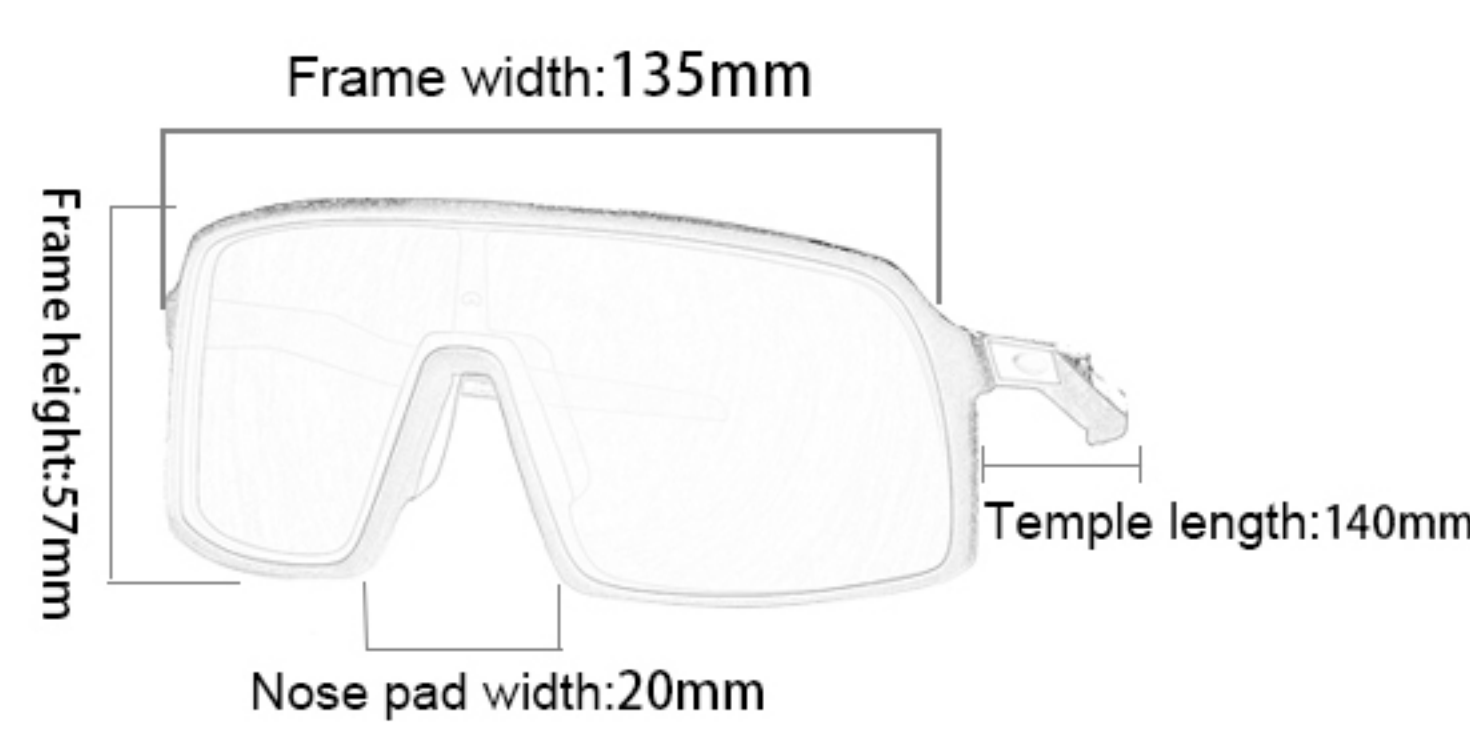

## PIT

Frame material: TR90  
 Lens material: PC  
 Product weight: 30g  
 Product color: fifteen colors  
 Configuration: zipper bag, cloth bag,  
 polarized test card, myopia frame.

11

## 9406

Frame material: TR90  
 Lens material: PC+TAC  
 Product weight: 30g  
 Product color: twelve colors  
 Configuration: zipper bag,  
 lens cloth bag, lanyard, lens

12