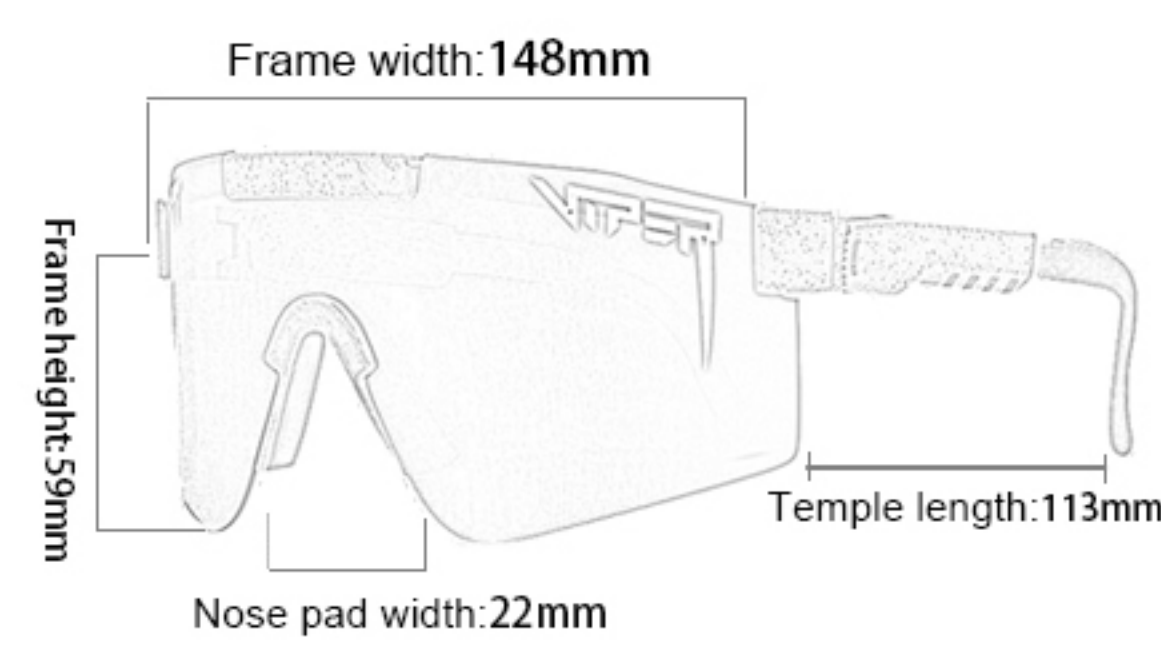

PIT

Frame material: TR90
Lens material: PC
Product weight: 30g
Product color: fifteen colors
Configuration: zipper bag, cloth bag,
polarized test card, myopia frame.

11

9406

Frame material: TR90
Lens material: PC+TAC
Product weight: 30g
Product color: twelve colors
Configuration: zipper bag,
lens cloth bag, lanyard, lens