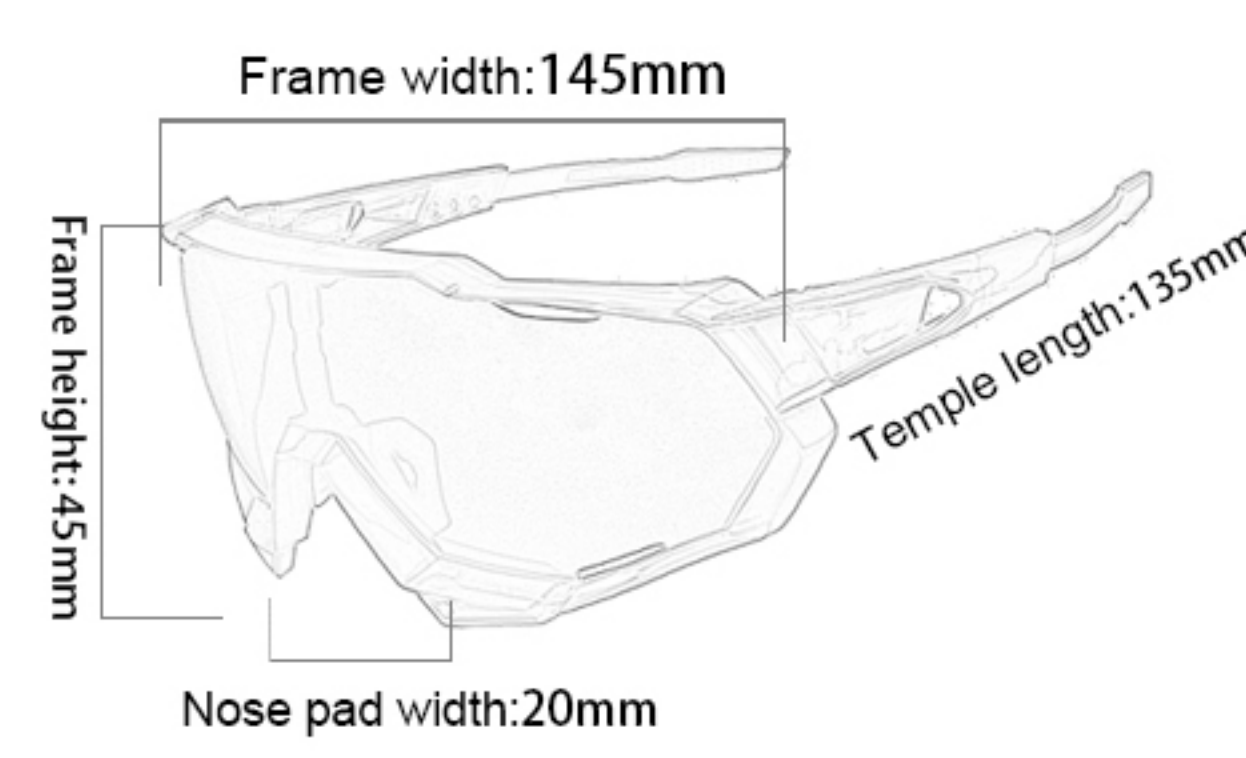

## S2

Frame material: TR90  
 Lens material: PC  
 Product weight: 30g  
 Product color: Three colors  
 Configuration: box, zipper bag,  
 lens cloth bag, lens

14

## 909

Frame material: PC  
 Lens material: TAC  
 Product weight: 30g  
 Product color: Four colors  
 Configuration: zipper bag,  
 lens cloth bag, tag, lens

15

**S101**

Frame material: TR90  
 Lens material: PC  
 Product weight: 34g  
 Product color: seven colors  
 Configuration: zipper bag,  
 cloth bag, lens, manual