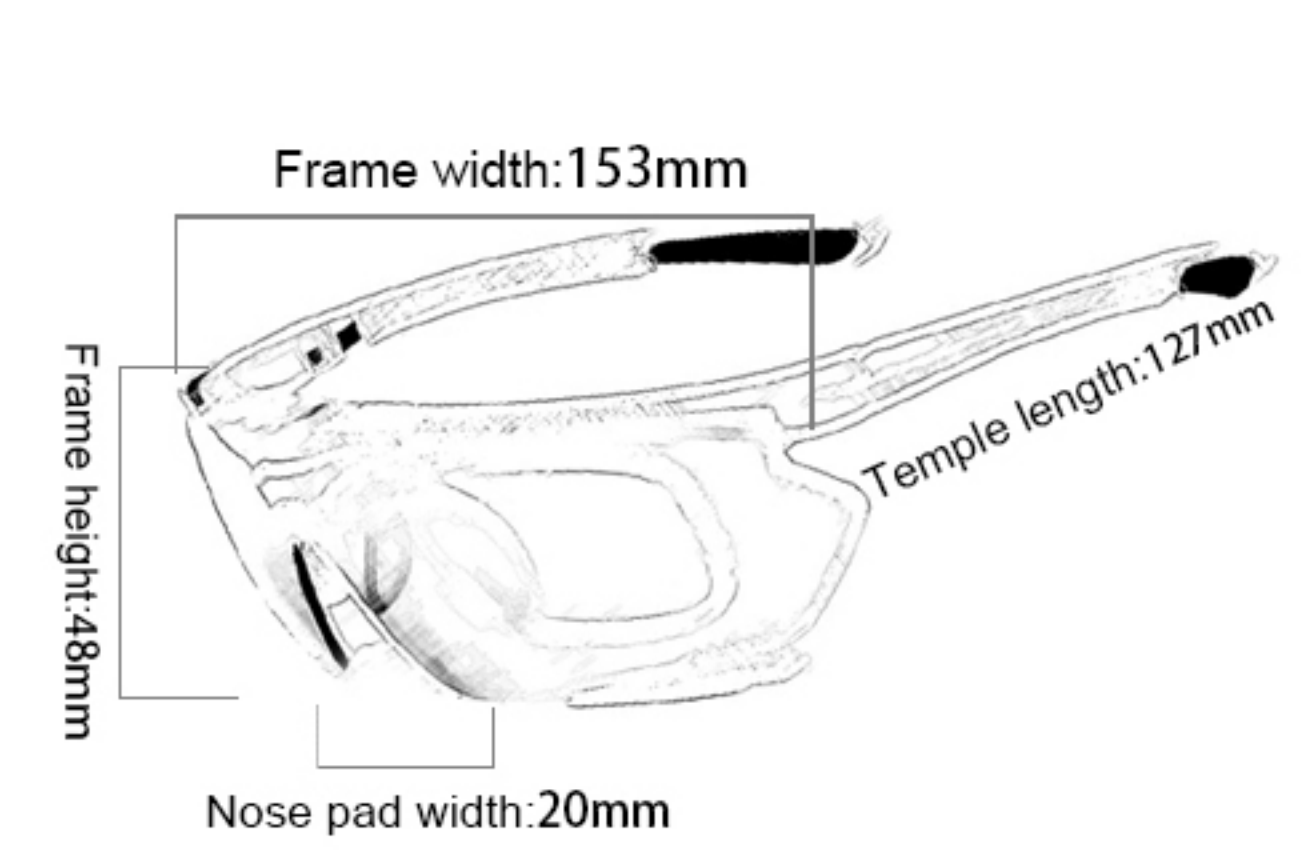

# SP0880

Frame material: PC  
Lens material: PC+TAC  
Product weight: 30g  
Product color: five colors  
Configuration: zipper bag, cloth bag, lens, test card, myopia frame, lanyard

**CYCLING GLASSES** **HEAPPY**

**SP0843**

Frame material: PC  
 Lens material: PC+TAC  
 Product weight: 30g  
 Product color: four colors  
 Configuration: zipper bag, cloth bag, test card, lanyard, lens

**SP0882**

Frame material: PC  
 Lens material: PC+TAC  
 Product weight: 30g  
 Product color: five colors  
 Configuration: zipper bag, cloth bag, lens, elastic band, test card, lanyard