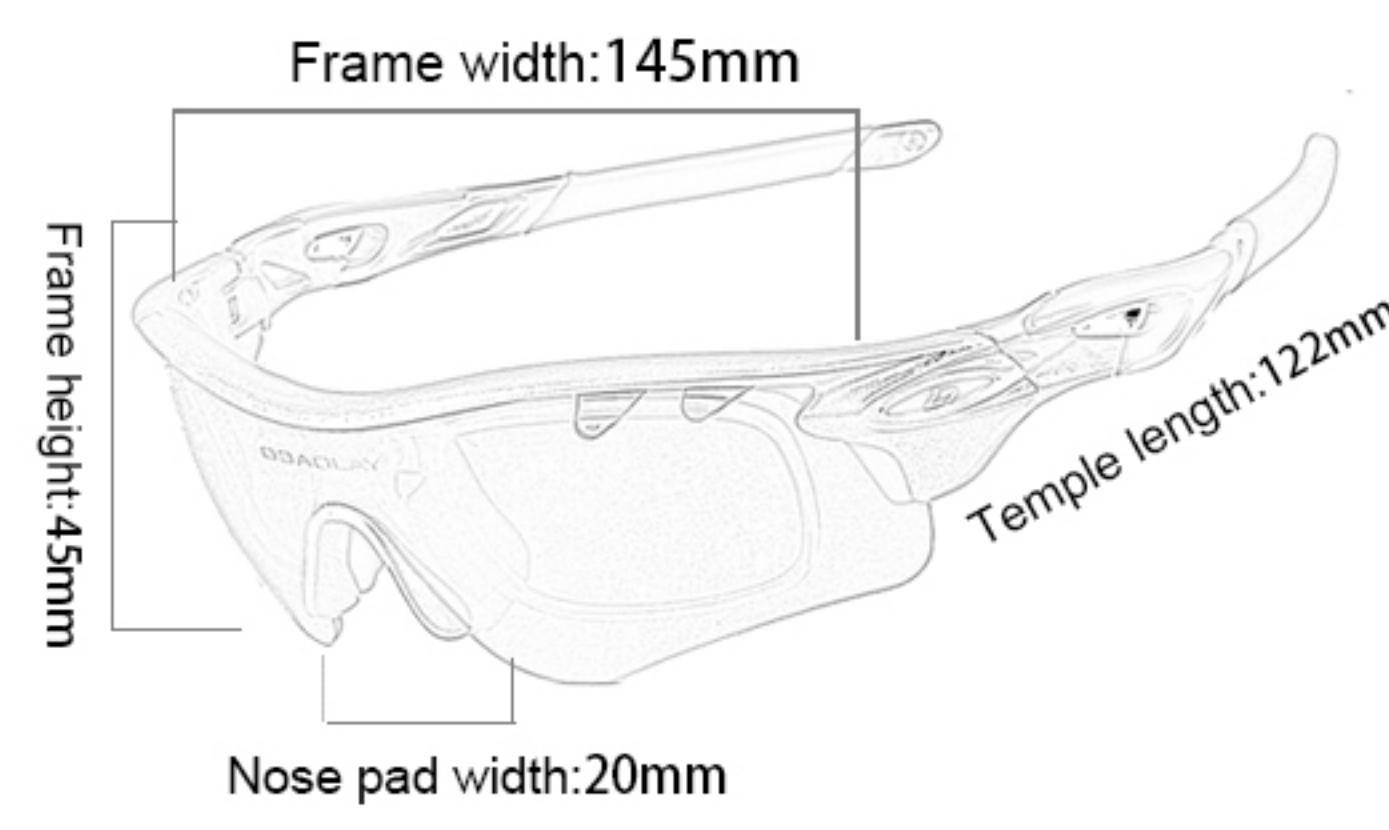

896

Frame material: PC
Lens material: PC+TAC
Product weight: 30g
Product color: eight colors
Configuration: zipper bag,
cloth bag, test card, lens, lanyard

25

Radar (rock)

Frame material: TR90
Lens material: PC+TAC
Product weight: 34g
Product color: eight colors
Configuration: zipper bag,
cloth bag, lens, test card, lanyard