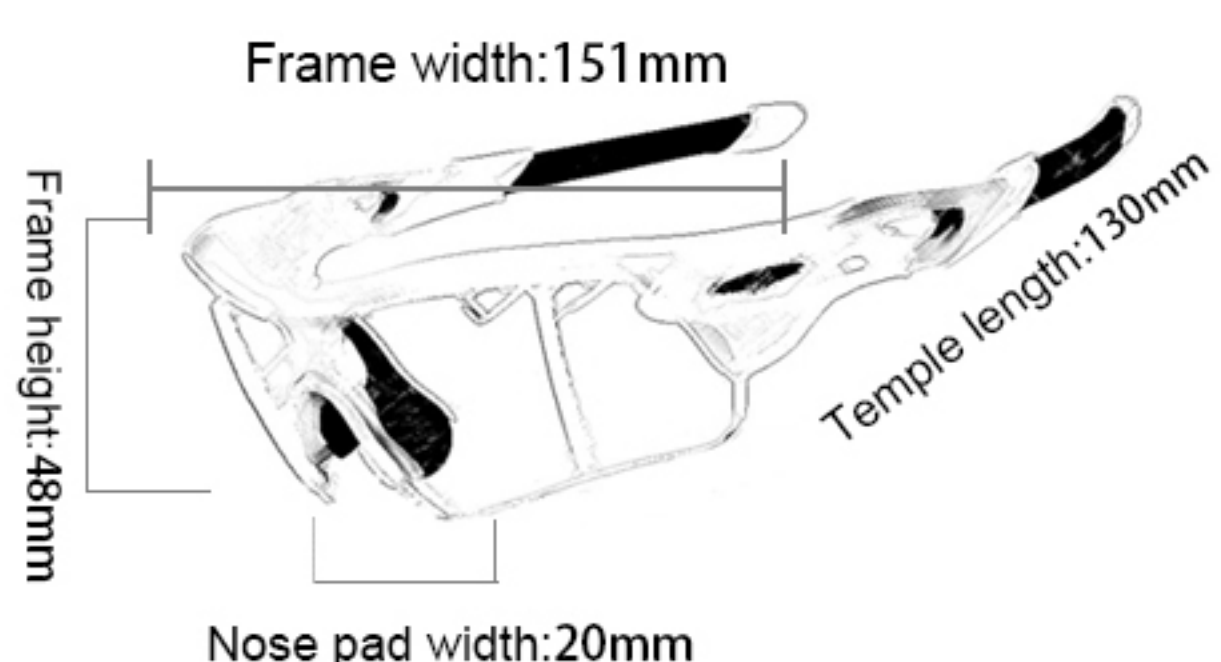

SP0896-discolored

Frame material: PC
Lens material: PC color changing sheet
Product weight: 30g
Product color: seven colors
Configuration: zipper bag, cloth bag, test card, lanyard, lens, myopia inner frame

64

SP0890-fluorescent frame

Frame material: PC fluorescence
Lens material: PC color changing sheet
Product weight: 30g
Product color: two colors
Configuration: zipper bag, cloth bag, lens, elastic band, test card, lanyard