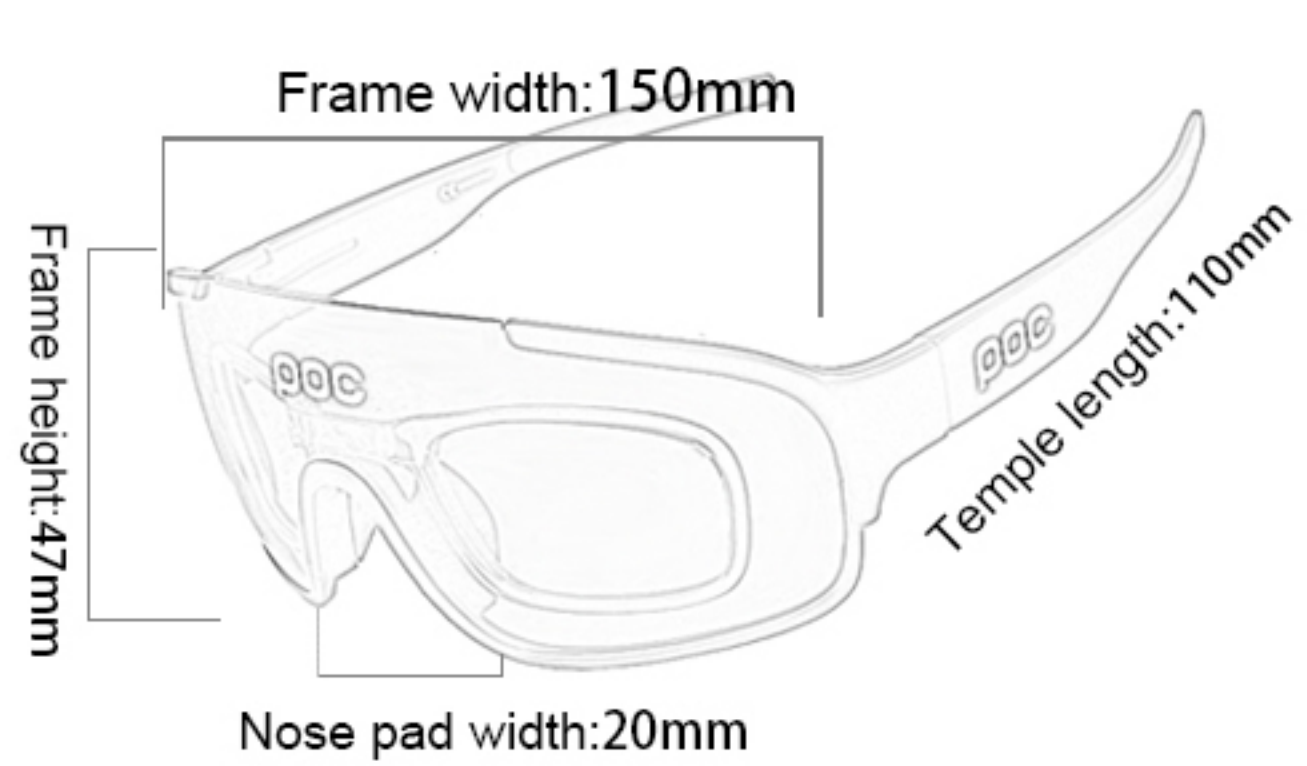

POC Crave

Frame material: TR90
Lens material: PC+TAC
Product weight: 42g
Product color: ten colors
Configuration: zipper bag, cloth bag, lens, myopia inner frame