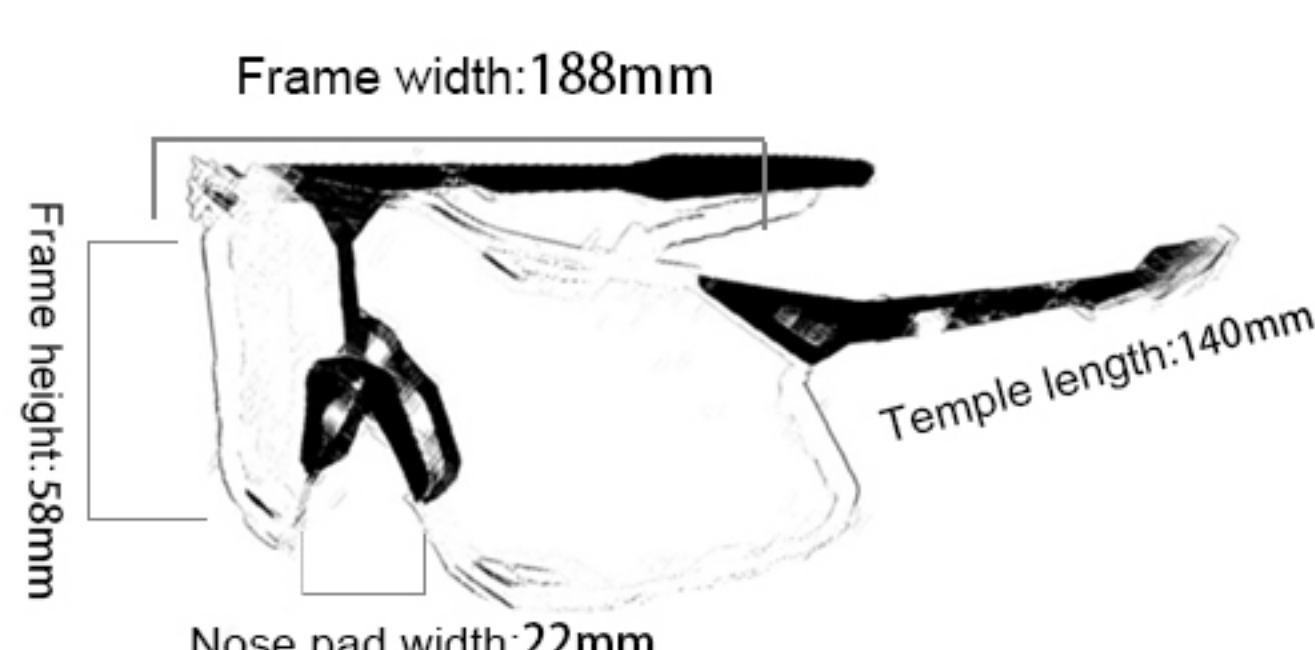

S5

Frame material: TR90
Lens material: PC+TAC
Product weight: 32g
Product color: eight colors
Configuration: zipper bag, cloth bag, test card, box