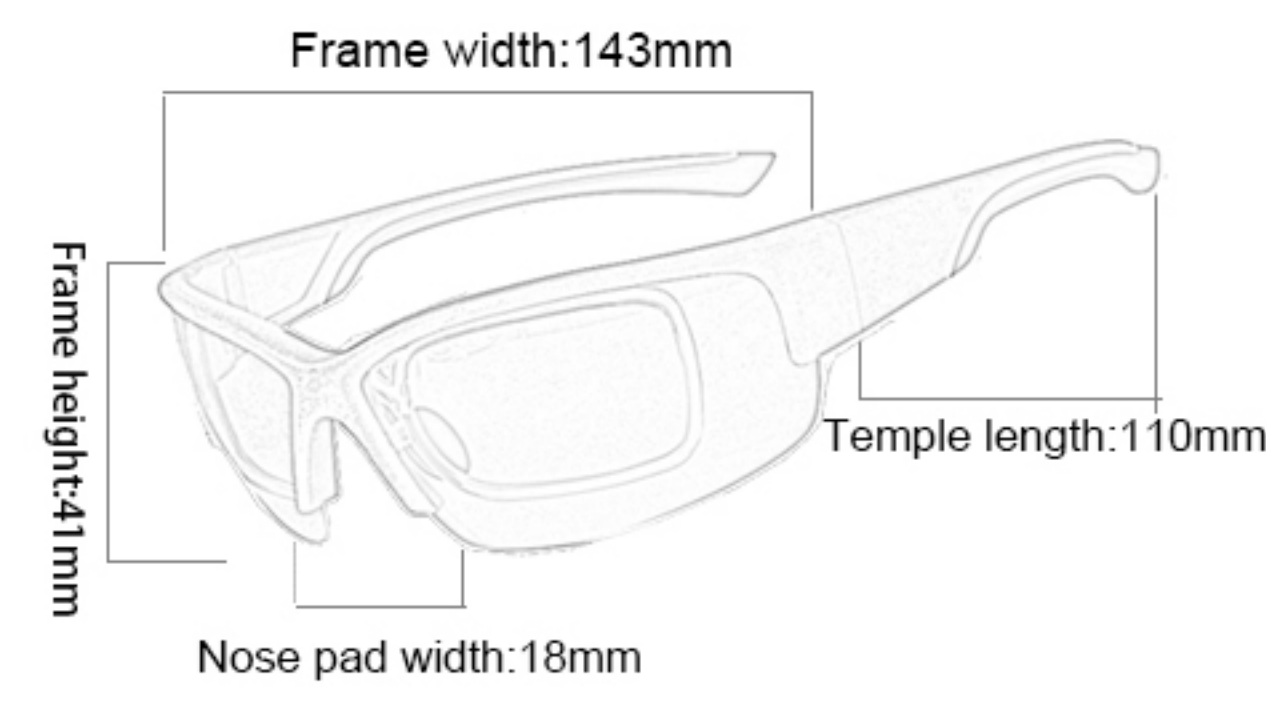

# 9271

Frame material: PC  
 Lens material: PC  
 Product weight: 26g  
 Product color: seven colors  
 Configuration: zipper bag, cloth bag, polarized test card, lens.

04

# L012

Frame material: TR90  
 Lens material: PC+TAC  
 Product weight: 24g  
 Product color: five colors  
 Configuration: zipper bag, cloth bag, lanyard

05

**919**

Frame material: TR90  
 Lens material: TAC  
 Product weight: 26g  
 Product color: Thirteen colors  
 Configuration: zipper bag, cloth bag,  
 polarized test card, myopia frame.

06

**916**

Frame material: PC  
 Lens material: PC  
 Product weight: 32g  
 Product color: two colors  
 Configuration: glasses bag, glasses cloth,  
 glasses bag, myopia inner frame, tag

07

**917**

Frame material: TR90  
 Lens material: PC+TAC  
 Product weight: 26g  
 Product color: six colors  
 Configuration: zipper bag, lens cloth bag,  
 polarized test card, lanyard, lens.