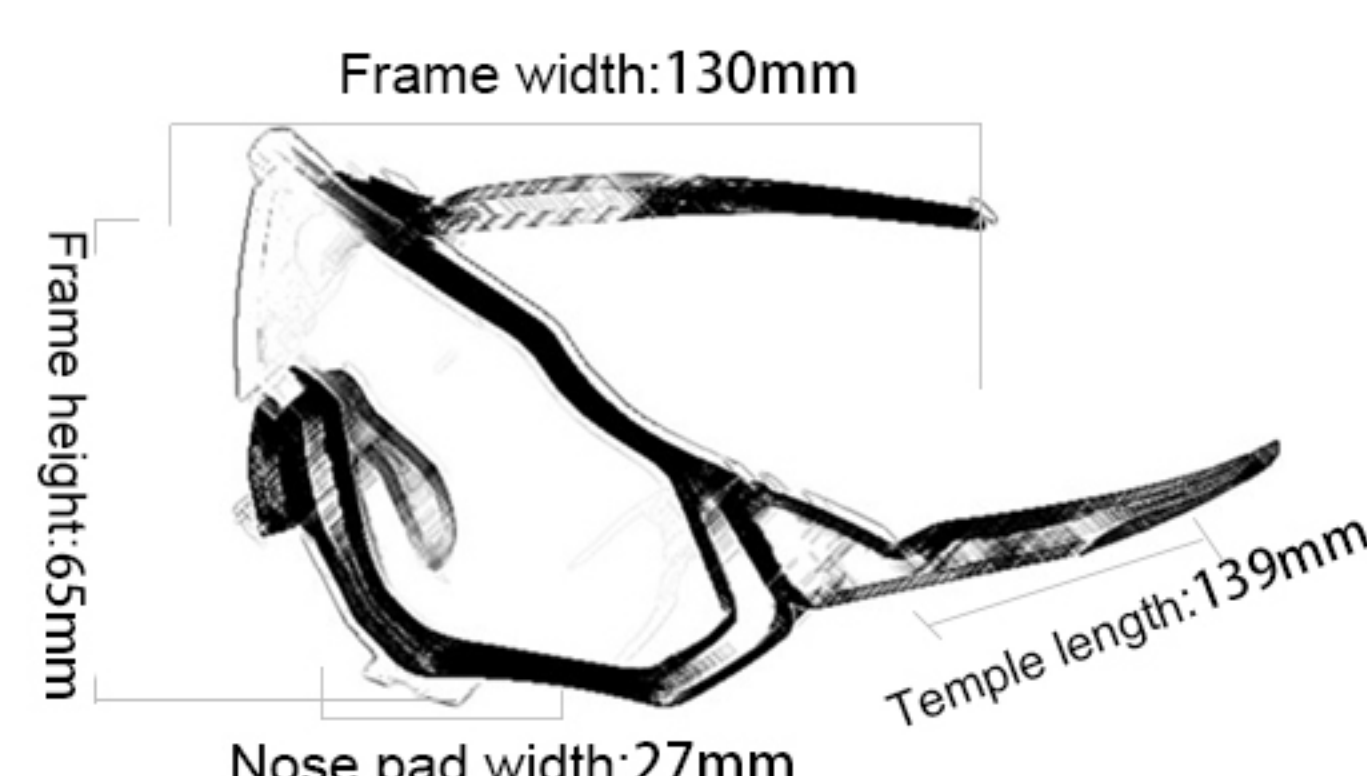

# 922

Frame material: TR90  
 Lens material: TAC  
 Product weight: 26g  
 Product color: ten colors  
 Configuration: zipper bag, cloth bag, polarized test card, myopia frame.

01

# 923

Frame material: TR90  
 Lens material: TAC  
 Product weight: 28g  
 Product color: ten colors  
 Configuration: zipper bag, cloth bag, polarized light test card, myopia frame.

02

# 9402

Frame material: TR90  
 Lens material: PC+TAC  
 Product weight: 26g  
 Product color: four colors  
 Configuration: zipper bag, cloth bag, polarized test card, lens.

03