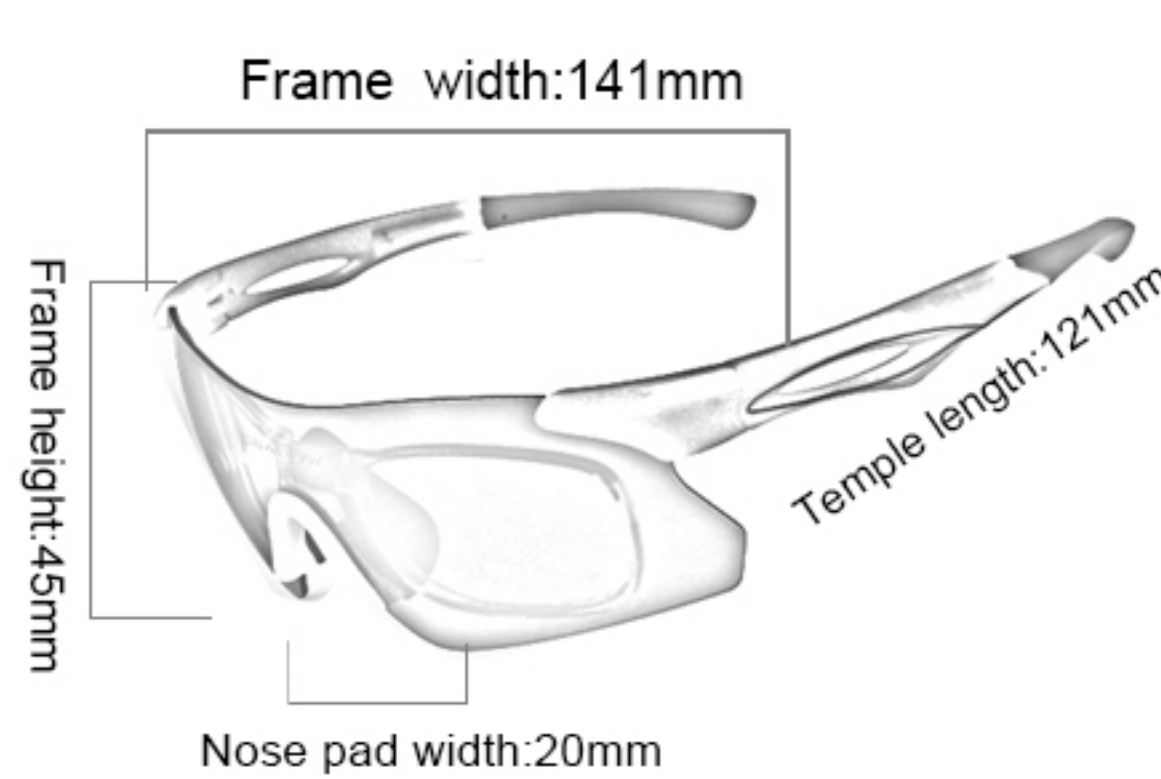

SP0900

Frame material: PC
Lens material: PC
Product weight: 30g
Product color: seven colors
Configuration: zipper bag, cloth bag, manual tag, lens