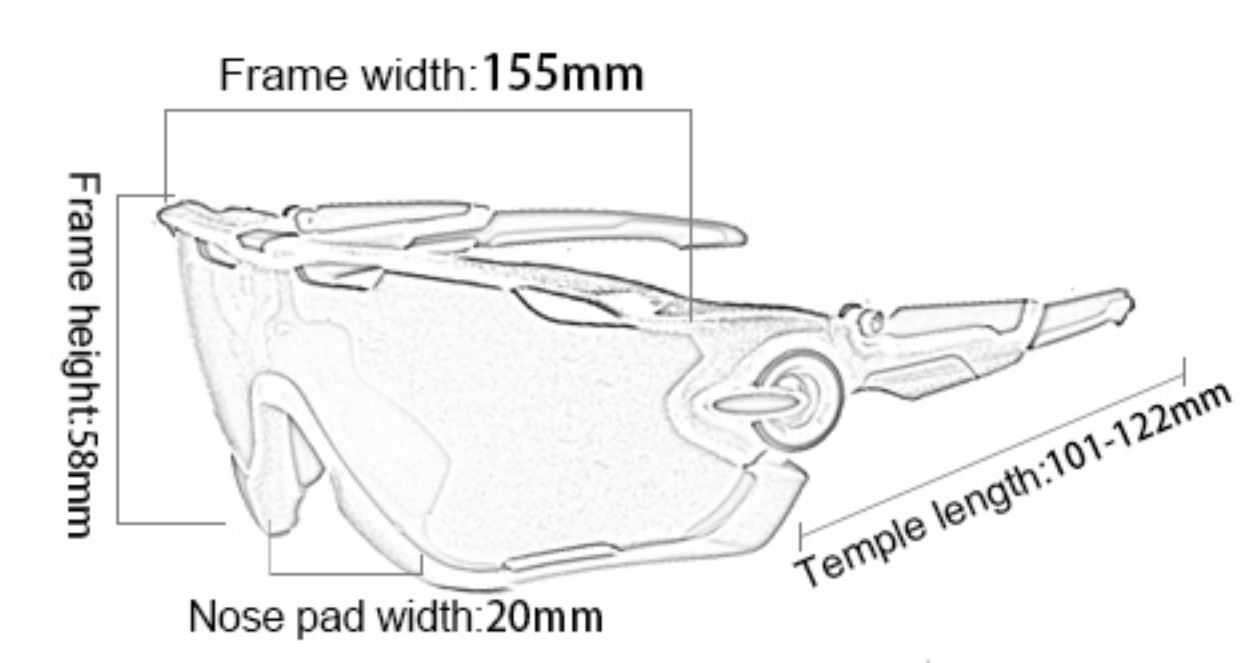

16

**S200**

Frame material: TR90  
 Lens material: PC  
 Product weight: 30g  
 Product color: fifteen colors  
 Configuration: zipper bag, cloth bag,  
 polarized test card, myopia frame.

17

**9401**

Frame material: TR90  
 Lens material: PC+TAC  
 Product weight: 32g  
 Product color: Thirty-two colors  
 Configuration: zipper bag,  
 cloth bag, manual, lens

18

**9270**

Frame material: PC  
 Lens material: PC+TAC  
 Product weight: 36g  
 Product color: fourteen colors  
 Configuration: Packing box, zipper bag,  
 cloth bag, lens, lanyard, test card

19

**POC**