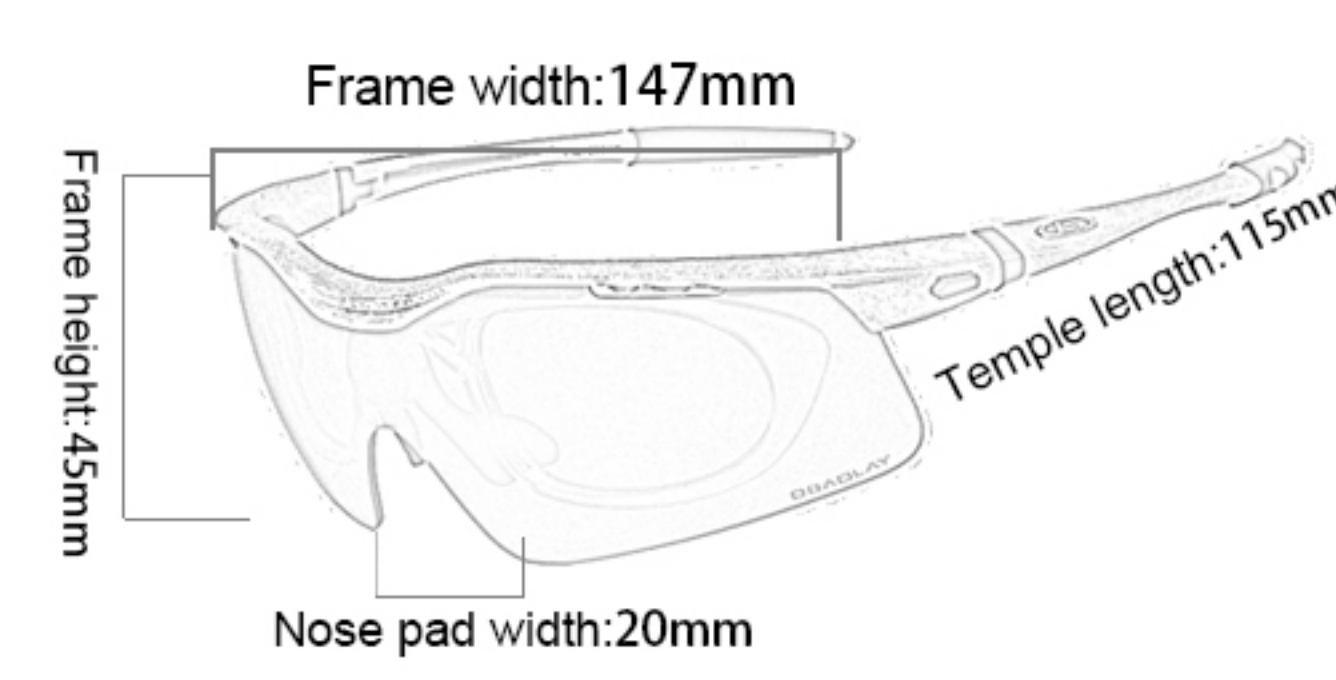

35

**SP0899**

Frame material: PC  
 Lens material: PC+TAC  
 Product weight: 30g  
 Product color: nine colors  
 Configuration: zipper bag, cloth bag,  
 lens, elastic band, test card, lanyard

36

**SP0875**

Frame material: PC  
 Lens material: PC+TAC  
 Product weight: 30g  
 Product color: five colors  
 Configuration: zipper bag, cloth bag,  
 test card, lens, elastic band, myopia frame

37

**SP0885**

Frame material: PC  
 Lens material: PC+TAC  
 Product weight: 30g  
 Product color: four colors  
 Configuration: zipper bag,  
 cloth bag, lens, lanyard, test card