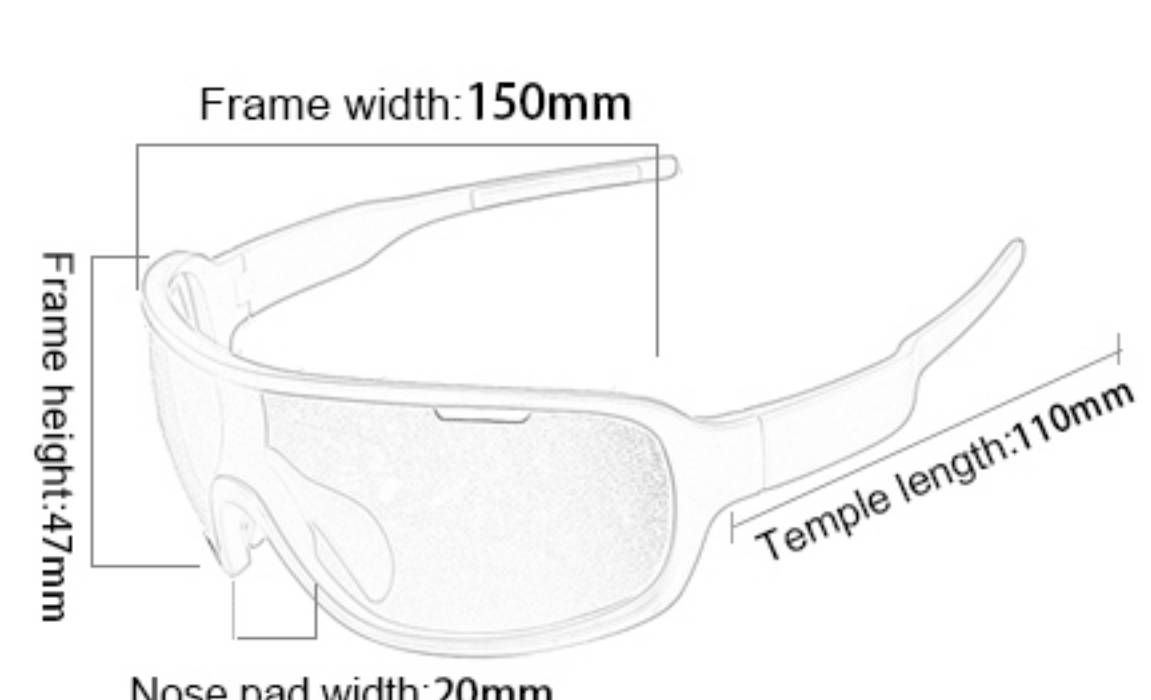

18

**9270**

Frame material: PC  
 Lens material: PC+TAC  
 Product weight: 36g  
 Product color: fourteen colors  
 Configuration: Packing box, zipper bag,  
 cloth bag, lens, lanyard, test card

19

**POC**

Frame material: TR90  
 Lens material: PC+TAC  
 Product weight: 42g  
 Product color: ten colors  
 Configuration: Box, zipper bag,  
 cloth bag, test card, myopia frame

CYCLING GLASSES

HEAPPY