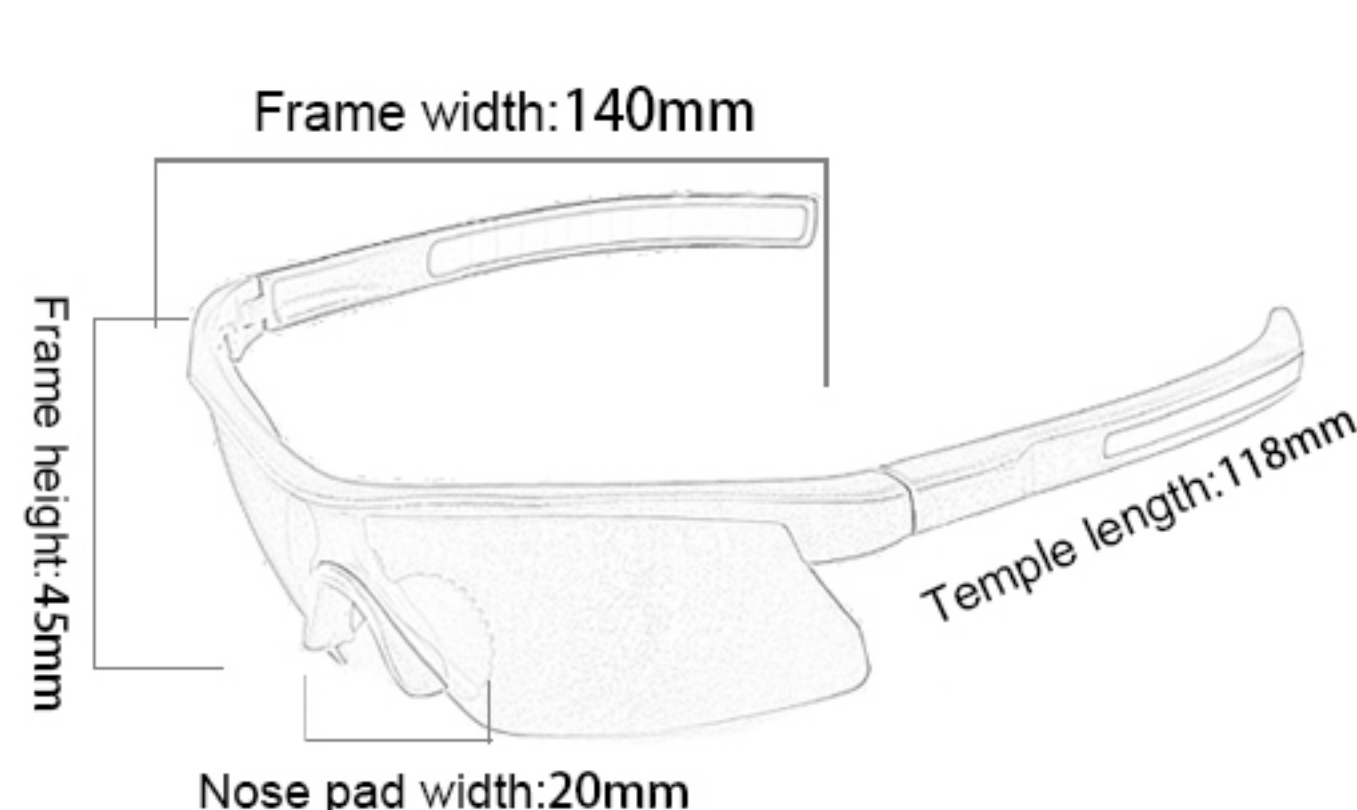

## M2

Frame material: PC  
 Lens material: PC+TAC  
 Product weight: 30g  
 Product color: two colors  
 Configuration: zipper bag, cloth bag, test card, lanyard, lens

52

## SP0905

Frame material: PC  
 Lens material: PC+TAC  
 Product weight: 30g  
 Product color: five colors  
 Configuration: zipper bag, cloth bag, lens, elastic band, test card

53