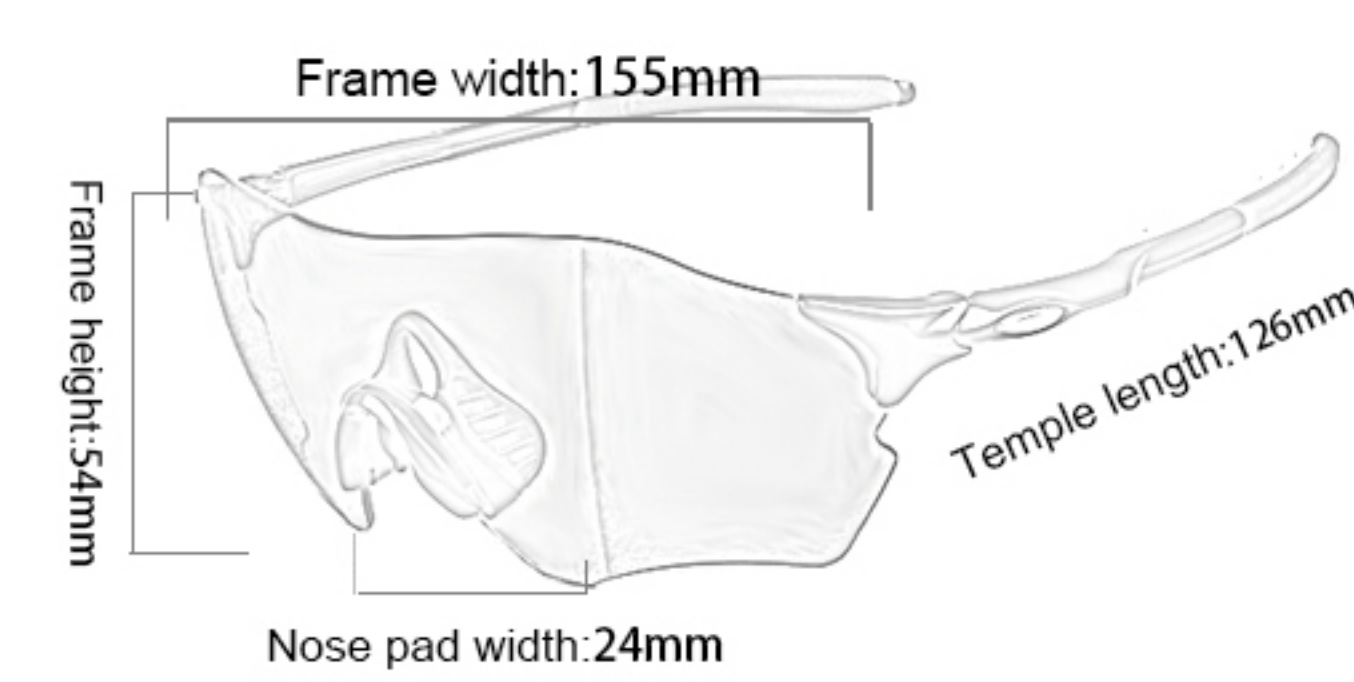

SP0909-discolored

Frame material: PC
Lens material: PC color changing sheet
Product weight: 30g
Product color: six colors
Configuration: zipper bag, cloth bag, lens