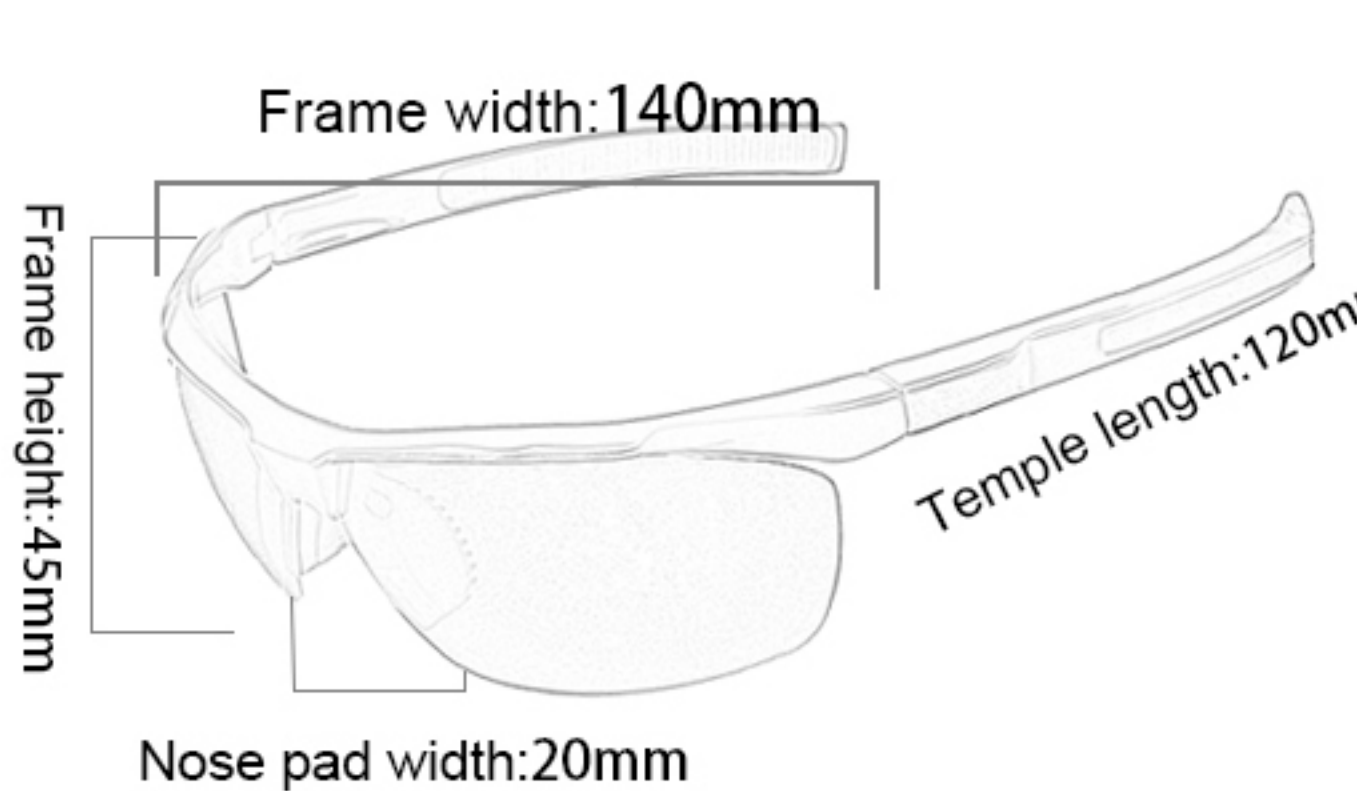

54

879

Frame material: PC
Lens material: TAC
Product weight: 30g
Product color: three colors
Configuration: zipper bag, cloth bag, lens, lanyard, test card