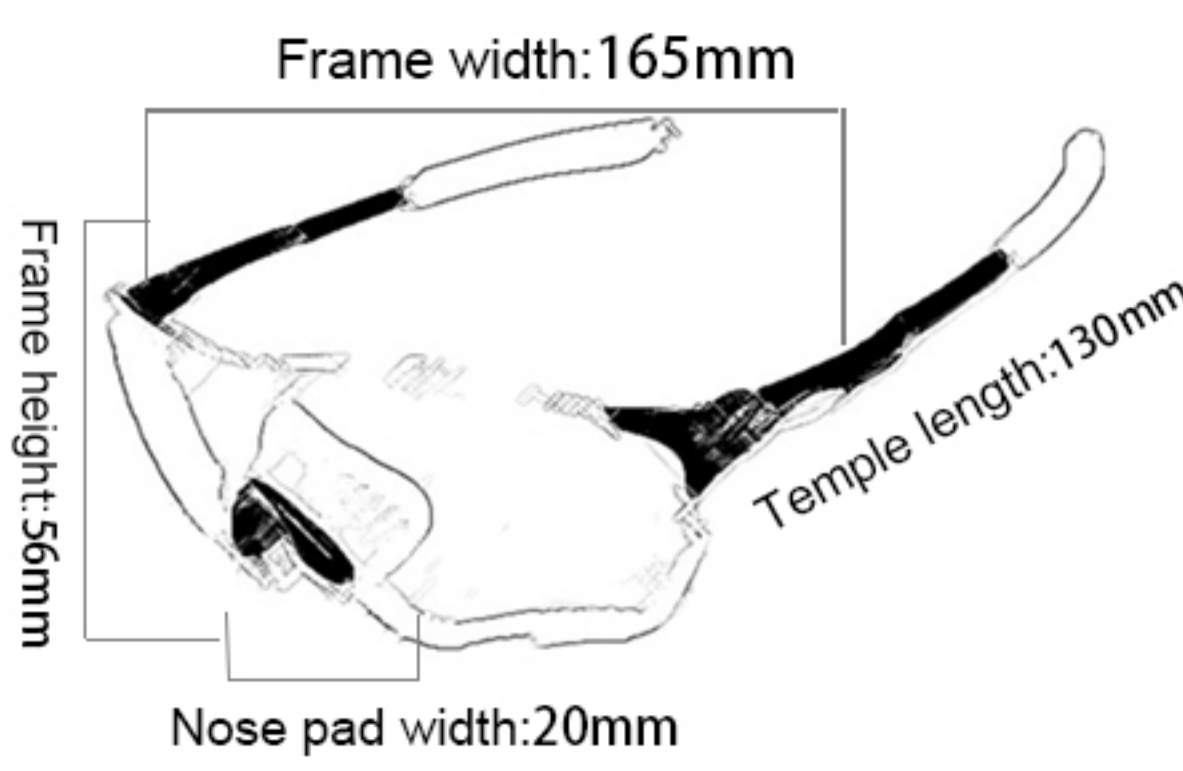

25

**Radar (rock)**

Frame material: TR90  
 Lens material: PC+TAC  
 Product weight: 34g  
 Product color: eight colors  
 Configuration: zipper bag,  
 cloth bag, lens, test card, lanyard

26

**EV-Zero**

Frame material: TR90  
 Lens material: PC+TAC  
 Product weight: 30g  
 Product color: six colors  
 Configuration: zipper bag,  
 cloth bag, polarized test card, lens

27

**SP0868**

Frame material: PC  
 Lens material: PC+TAC  
 Product weight: 32g  
 Product color: nine colors  
 Configuration: zipper bag, cloth bag,  
 lens, lanyard, test card, elastic band

28

**SP0890**