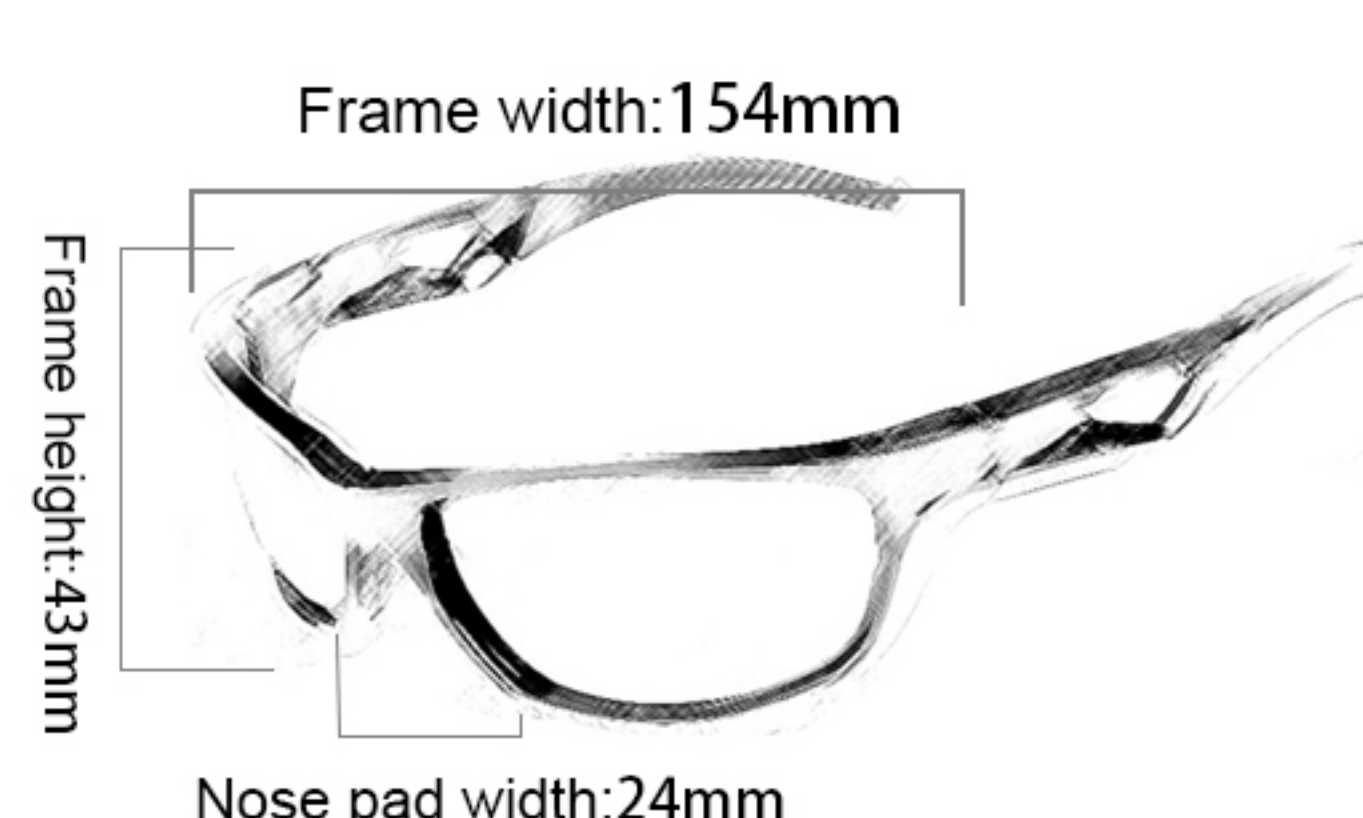

SP0306

Frame material: TR90
Lens material: TAC
Product weight: 30g
Product color: one colors
Configuration: zipper bag, cloth bag, test card, lens