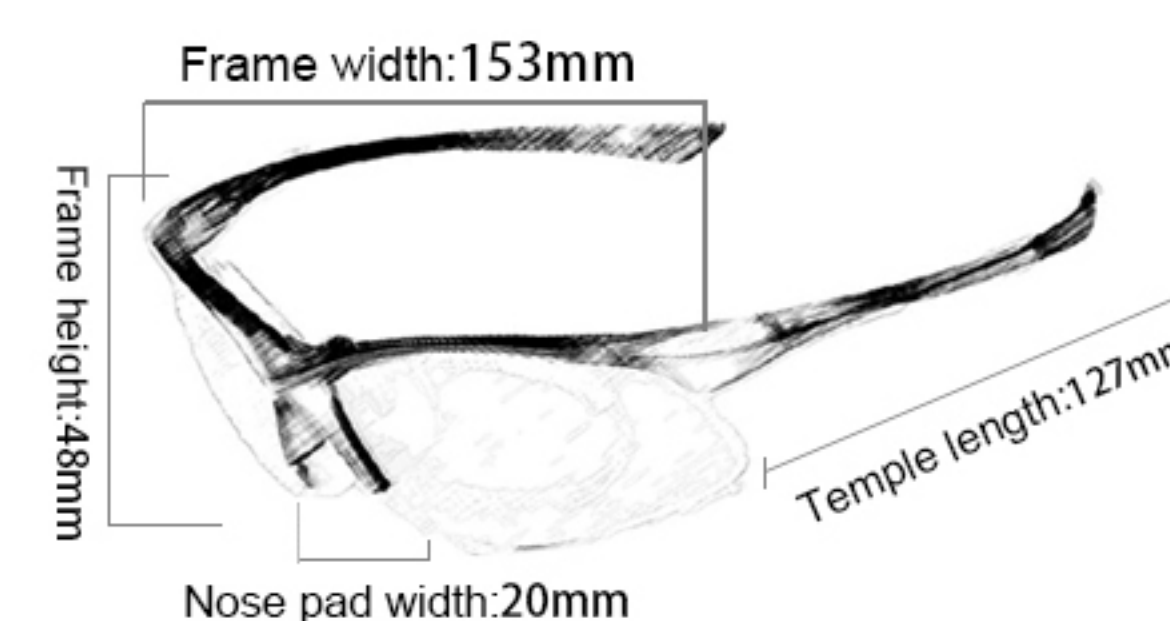

SP0870

Frame material: PC
Lens material: PC+TAC
Product weight: 30g
Product color: four colors
Configuration: zipper bag, cloth bag, lens, test card

44

SP0883

Frame material: PC
Lens material: PC+TAC
Product weight: 30g
Product color: four colors
Configuration: zipper bag, cloth bag, lens, test card