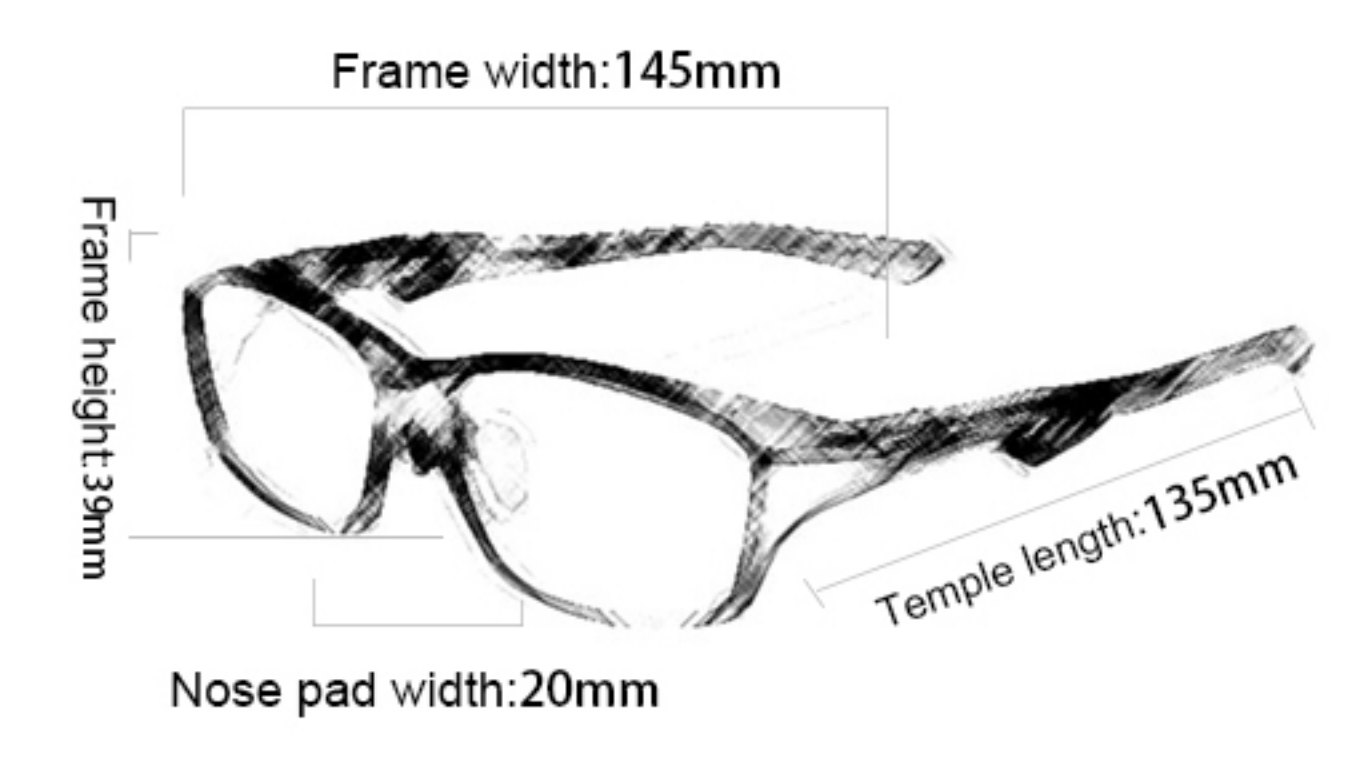

# 9402

Frame material: TR90  
 Lens material: PC+TAC  
 Product weight: 26g  
 Product color: four colors  
 Configuration: zipper bag, cloth bag, polarized test card, lens.

03

# 9271

Frame material: PC  
 Lens material: PC  
 Product weight: 26g  
 Product color: seven colors  
 Configuration: zipper bag, cloth bag, polarized test card, lens.

04

# L012

Frame material: TR90  
 Lens material: PC+TAC  
 Product weight: 24g  
 Product color: five colors  
 Configuration: zipper bag, cloth bag, lanyard

05

**919**

Frame material: TR90  
 Lens material: TAC  
 Product weight: 26g  
 Product color: Thirteen colors  
 Configuration: zipper bag, cloth bag,  
 polarized test card, myopia frame.