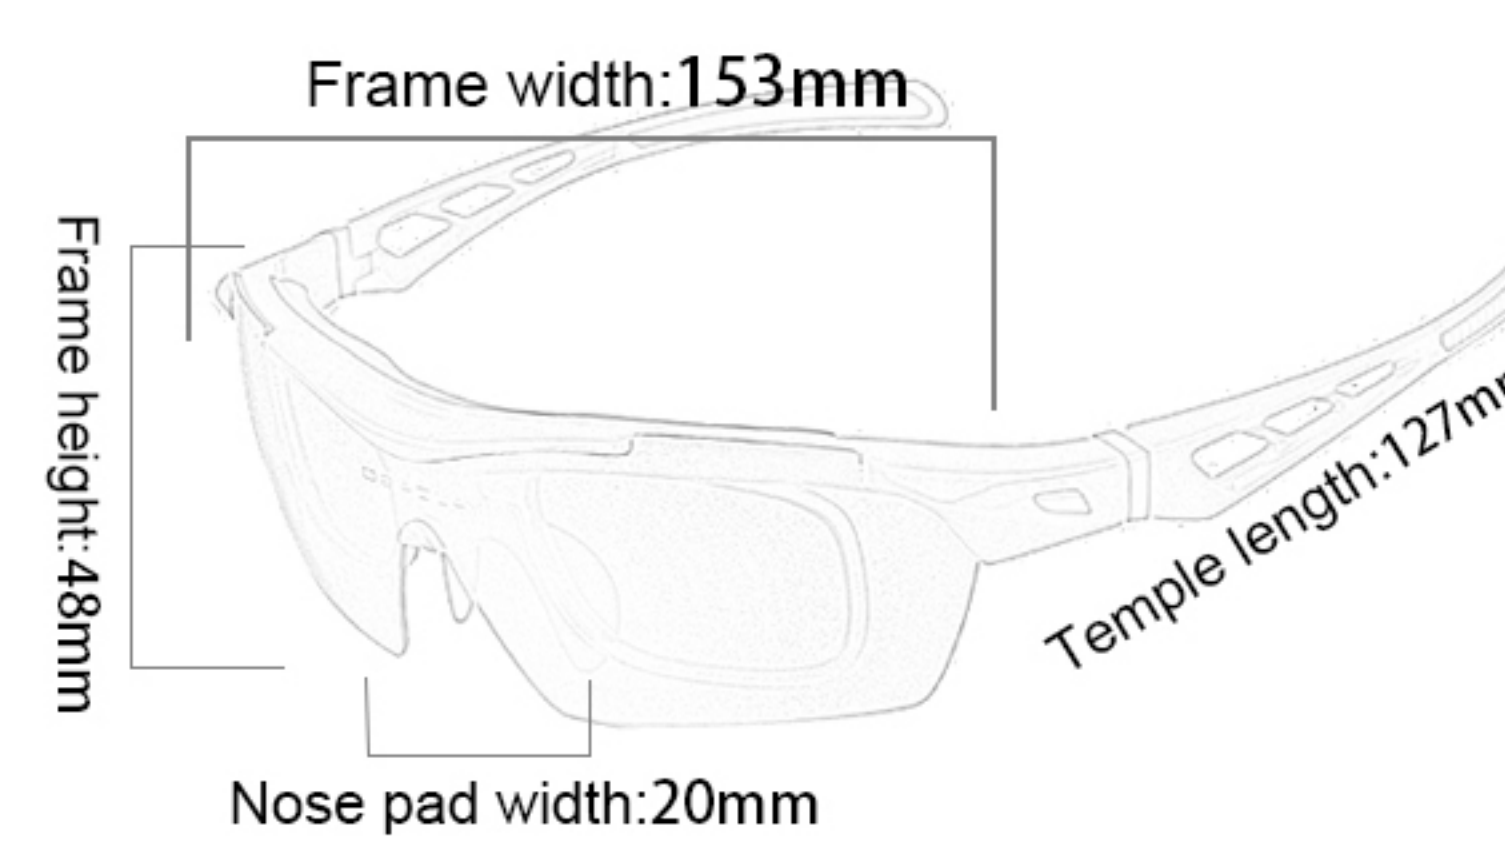

# 7055

Frame material: PC  
 Lens material: PC+TAC  
 Product weight: 30g  
 Product color: four colors  
 Configuration: zipper bag, cloth bag, lens, lanyard, test card

# F0089

Frame material: PC  
 Lens material: PC+TAC  
 Product weight: 30g  
 Product color: four colors  
 Configuration: zipper bag, cloth bag, lens, lanyard, test card, myopia frame

**SP0871**

Frame material: PC  
 Lens material: PC+TAC  
 Product weight: 38g  
 Product color: five colors  
 Configuration: zipper bag,  
 cloth bag, test card, elastic band, lens

35

**SP0899**

Frame material: PC  
 Lens material: PC+TAC  
 Product weight: 30g  
 Product color: nine colors  
 Configuration: zipper bag, cloth bag,  
 lens, elastic band, test card, lanyard

36

**SP0875**