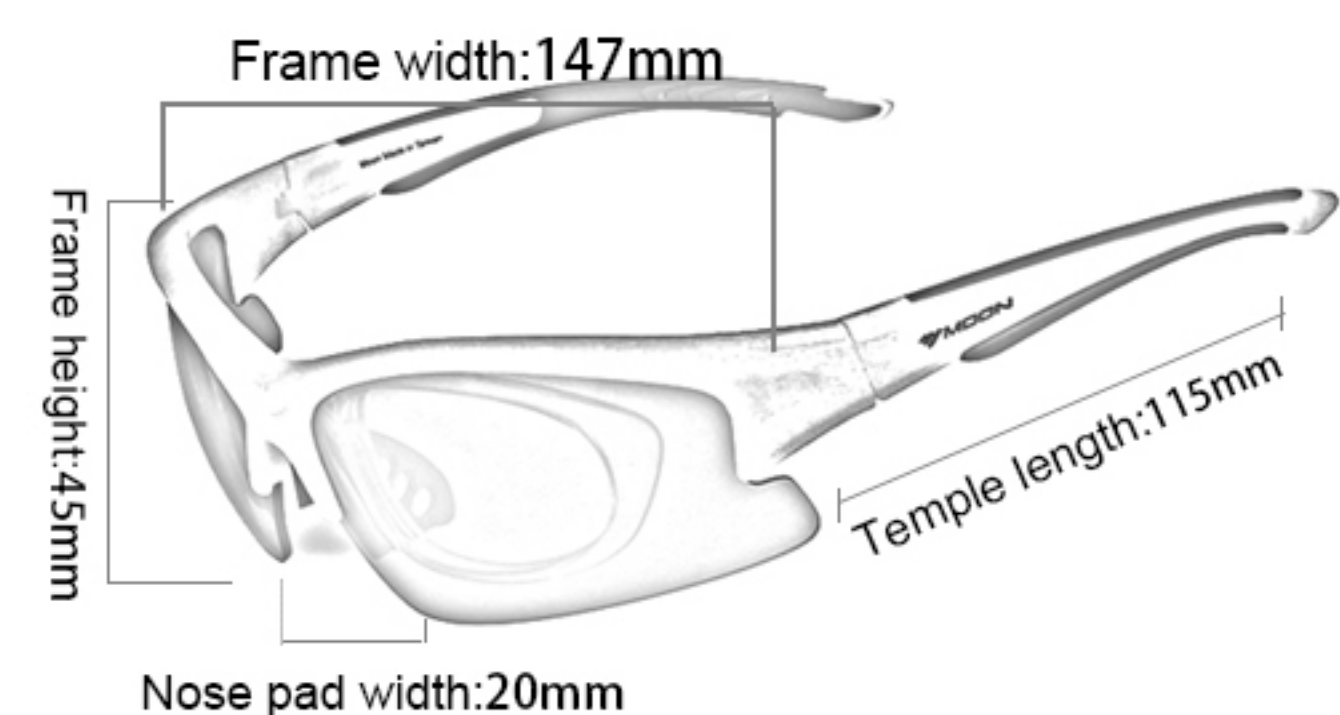

7055

Frame material: PC
Lens material: PC+TAC
Product weight: 30g
Product color: four colors
Configuration: zipper bag, cloth bag, lens, lanyard, test card