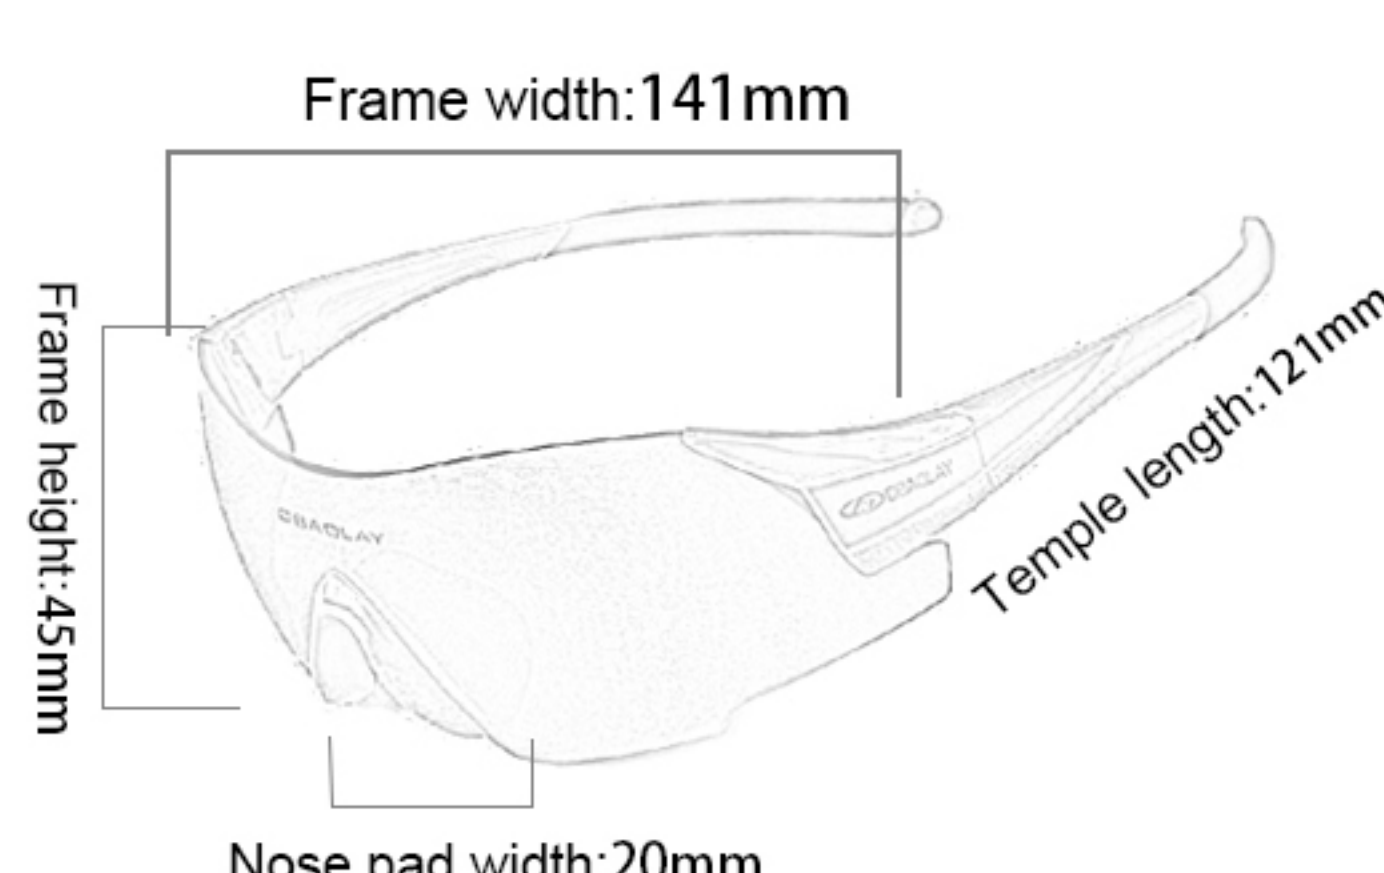

SP0889

Frame material: PC
Lens material: PC
Product weight: 28g
Product color: nine colors
Configuration: simple packing box, mirror cloth, tag