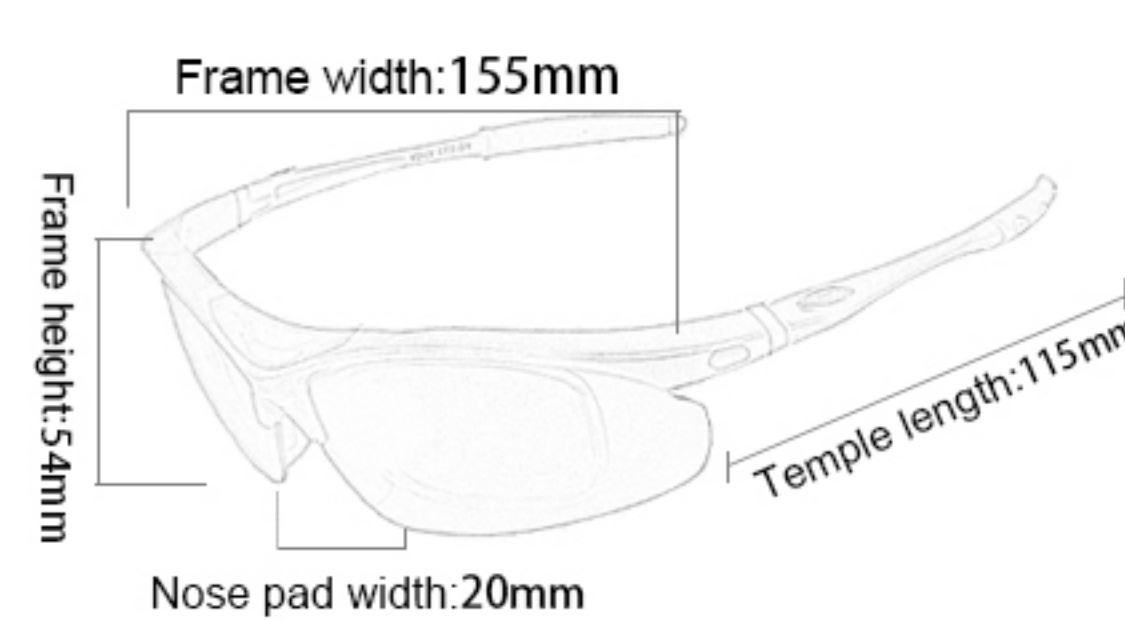

# SP0091

Frame material: PC  
Lens material: PC+TAC  
Product weight: 30g  
Product color: four colors  
Configuration: zipper bag, cloth bag, lens, lanyard, test card, myopia frame

43

# SP0870

Frame material: PC  
Lens material: PC+TAC  
Product weight: 30g  
Product color: four colors  
Configuration: zipper bag, cloth bag, lens, test card

44

# SP0883

Frame material: PC  
Lens material: PC+TAC  
Product weight: 30g  
Product color: four colors  
Configuration: zipper bag, cloth bag, lens, test card

45