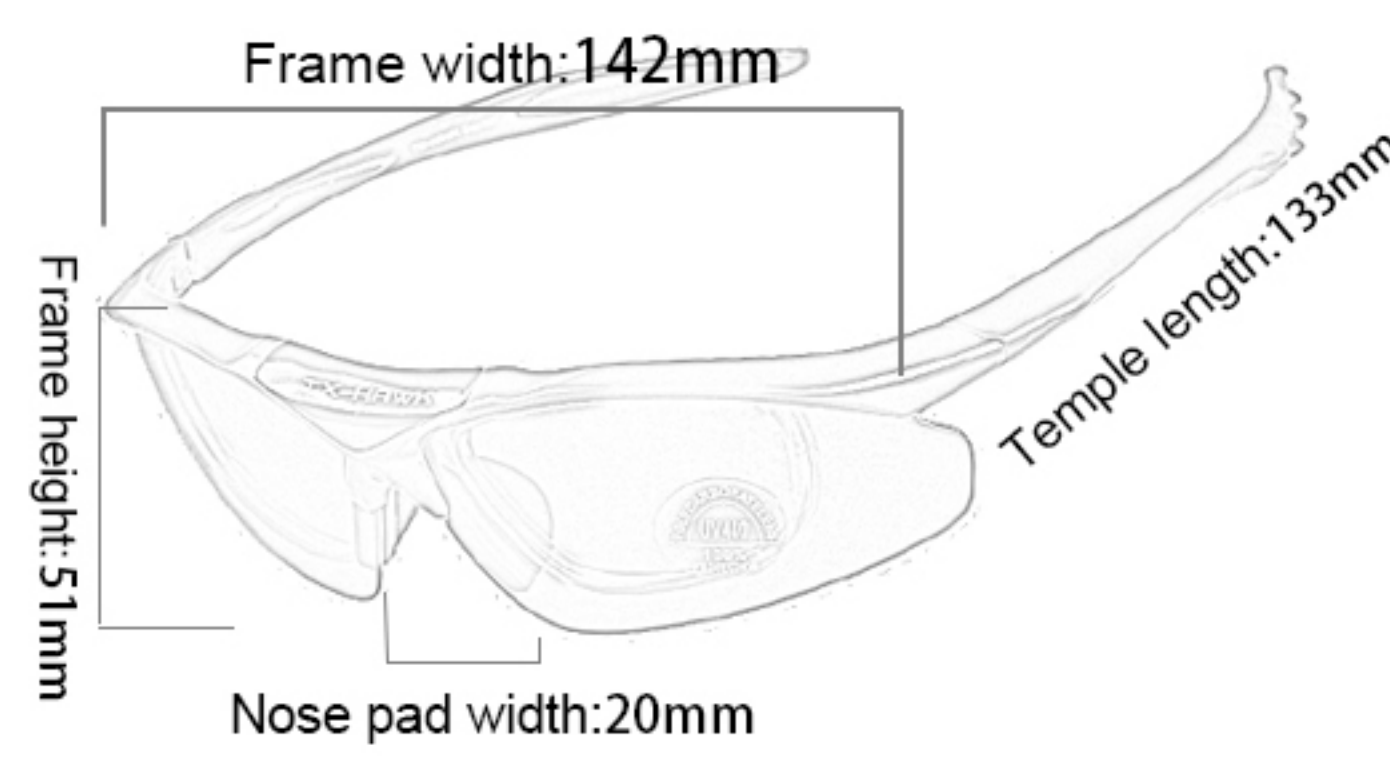

SP0893

Frame material: PC
Lens material: PC+TAC
Product weight: 30g
Product color: four colors
Configuration: zipper bag, cloth bag, test card, lanyard, lens

40

SP0887

Frame material: PC
Lens material: PC+TAC
Product weight: 30g
Product color: six colors
Configuration: zipper bag, cloth bag, lens, test card, lanyard

41

SP021

Frame material: PC
Lens material: PC+TAC
Product weight: 30g
Product color: seven colors
Configuration: zipper bag, cloth bag, lens

42

SP0091

Frame material: PC
Lens material: PC+TAC
Product weight: 30g
Product color: four colors
Configuration: zipper bag, cloth bag, lens, lanyard, test card, myopia frame

43

SP0870

Frame material: PC
Lens material: PC+TAC
Product weight: 30g
Product color: four colors
Configuration: zipper bag, cloth bag, lens, test card

44

SP0883

Frame material: PC
Lens material: PC+TAC
Product weight: 30g
Product color: four colors
Configuration: zipper bag, cloth bag, lens, test card

45

SP0880

Frame material: PC
Lens material: PC+TAC
Product weight: 30g
Product color: five colors
Configuration: zipper bag, cloth bag, lens, test card, myopia frame, lanyard