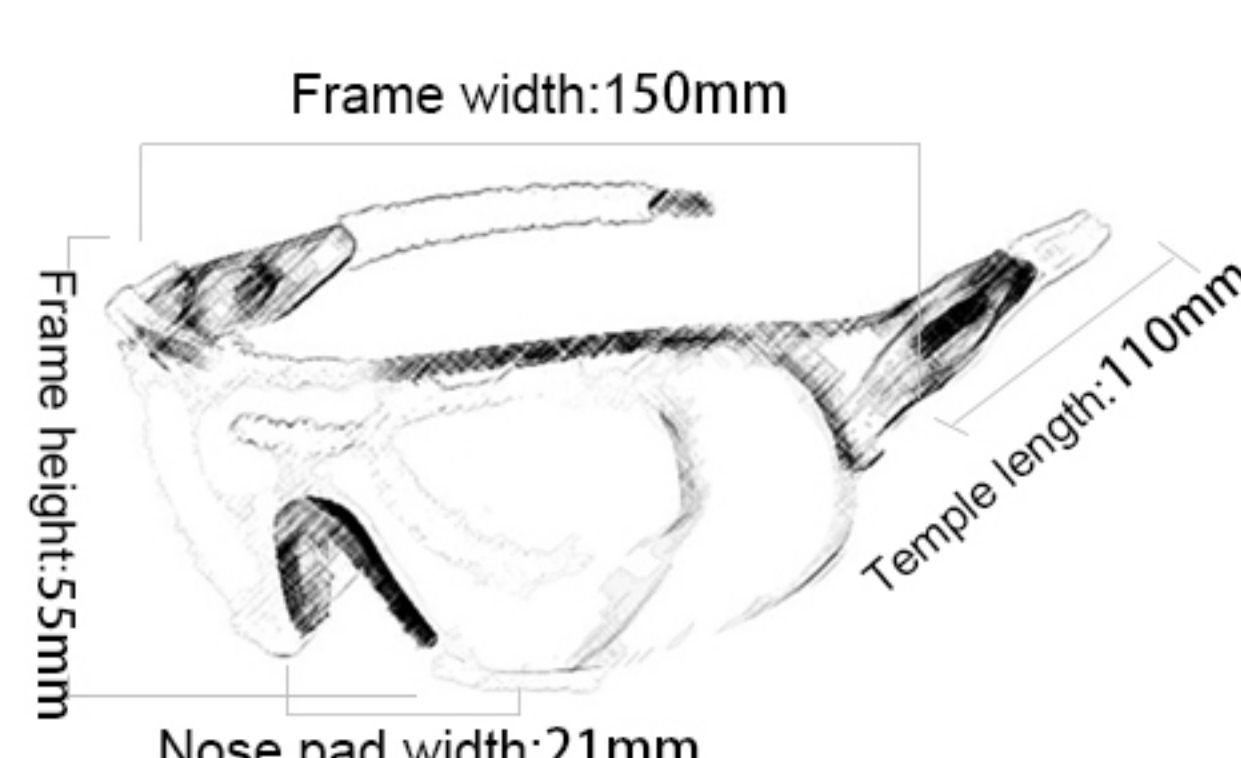

# 922

Frame material: TR90  
 Lens material: TAC  
 Product weight: 26g  
 Product color: ten colors  
 Configuration: zipper bag, cloth bag, polarized test card, myopia frame.

01

# 923

Frame material: TR90  
 Lens material: TAC  
 Product weight: 28g  
 Product color: ten colors  
 Configuration: zipper bag, cloth bag, polarized light test card, myopia frame.

02