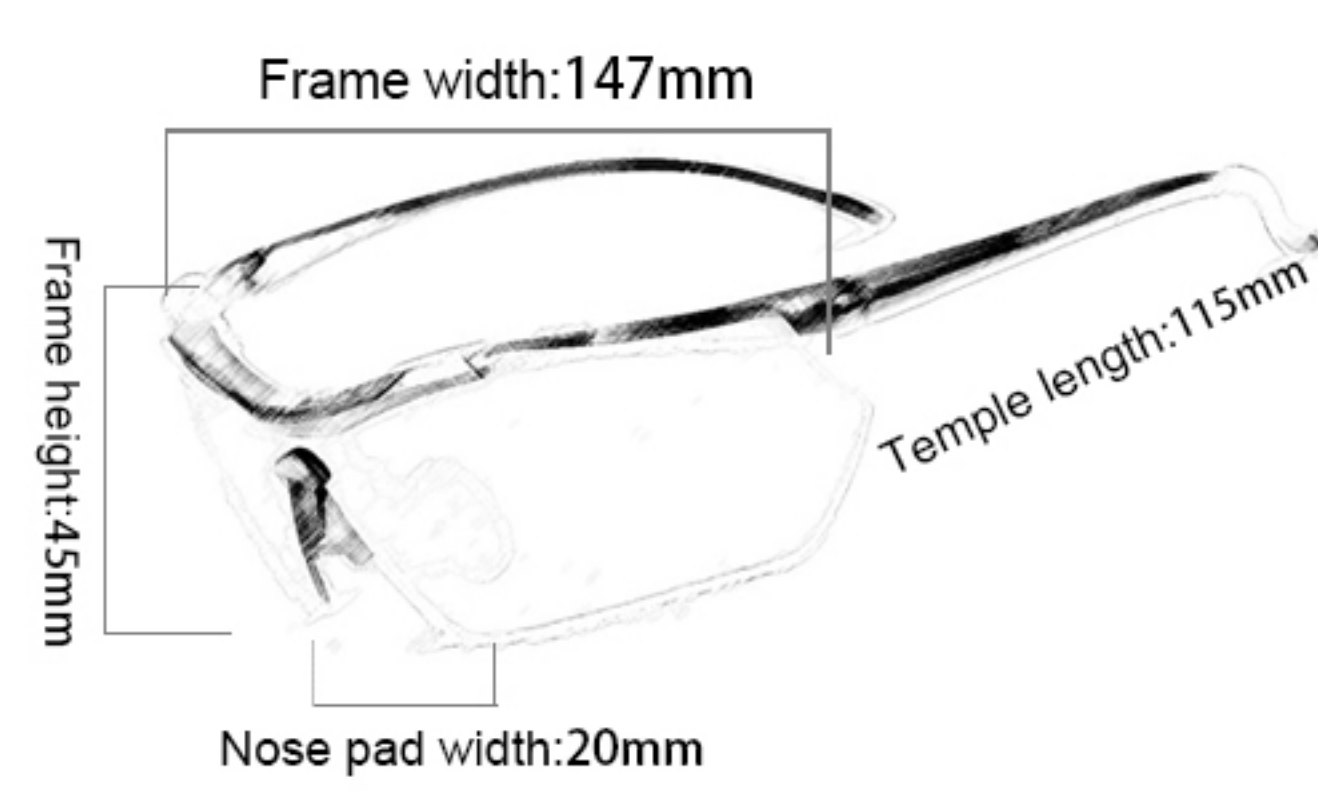

38

**SP0892**

Frame material: PC  
 Lens material: PC+TAC  
 Product weight: 30g  
 Product color: five colors  
 Configuration: zipper bag, cloth bag,  
 lens, lanyard, test card, myopia frame

39

# SP0893

Frame material: PC  
Lens material: PC+TAC  
Product weight: 30g  
Product color: four colors  
Configuration: zipper bag, cloth bag, test card, lanyard, lens

40

# SP0887

Frame material: PC  
Lens material: PC+TAC  
Product weight: 30g  
Product color: six colors  
Configuration: zipper bag, cloth bag, lens, test card, lanyard

41