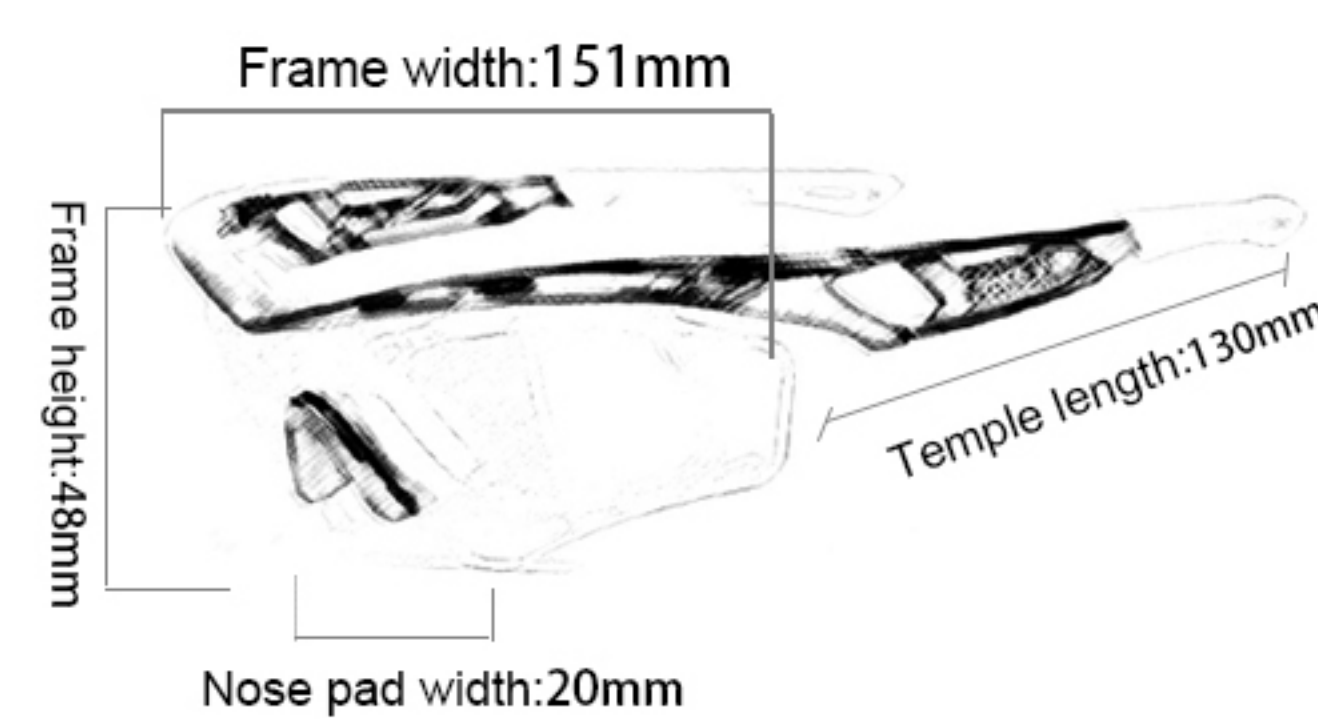

58

**SP0306**

Frame material: TR90  
 Lens material: TAC  
 Product weight: 30g  
 Product color: one colors  
 Configuration: zipper bag, cloth bag, test card, lens

59

**SP0908-discolored**

Frame material: PC  
 Lens material: PC color changing sheet  
 Product weight: 30g  
 Product color: four colors  
 Configuration: zipper bag, cloth bag, lens, lanyard, manual