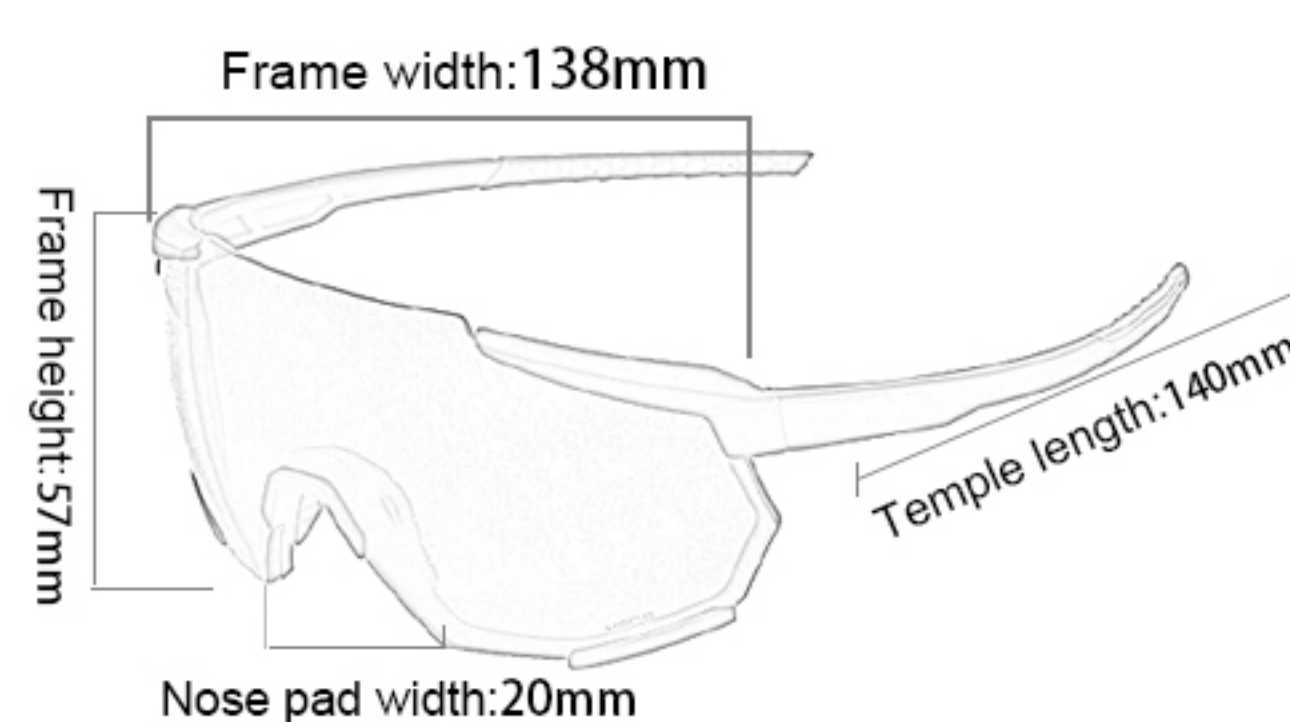

PIT

Frame material: TR90
Lens material: PC
Product weight: 30g
Product color: fifteen colors
Configuration: zipper bag, cloth bag,
polarized test card, myopia frame.

11

9406

Frame material: TR90
Lens material: PC+TAC
Product weight: 30g
Product color: twelve colors
Configuration: zipper bag,
lens cloth bag, lanyard, lens

12

G300

Frame material: TR90
Lens material: PC+TAC
Product weight: 40g
Product color: Four colors
Configuration: zipper bag,
lens cloth bag, polarized test card, lens

13

S2

Frame material: TR90
Lens material: PC
Product weight: 30g
Product color: Three colors
Configuration: box, zipper bag,
lens cloth bag, lens

14

909

Frame material: PC
Lens material: TAC
Product weight: 30g
Product color: Four colors
Configuration: zipper bag,
lens cloth bag, tag, lens

15