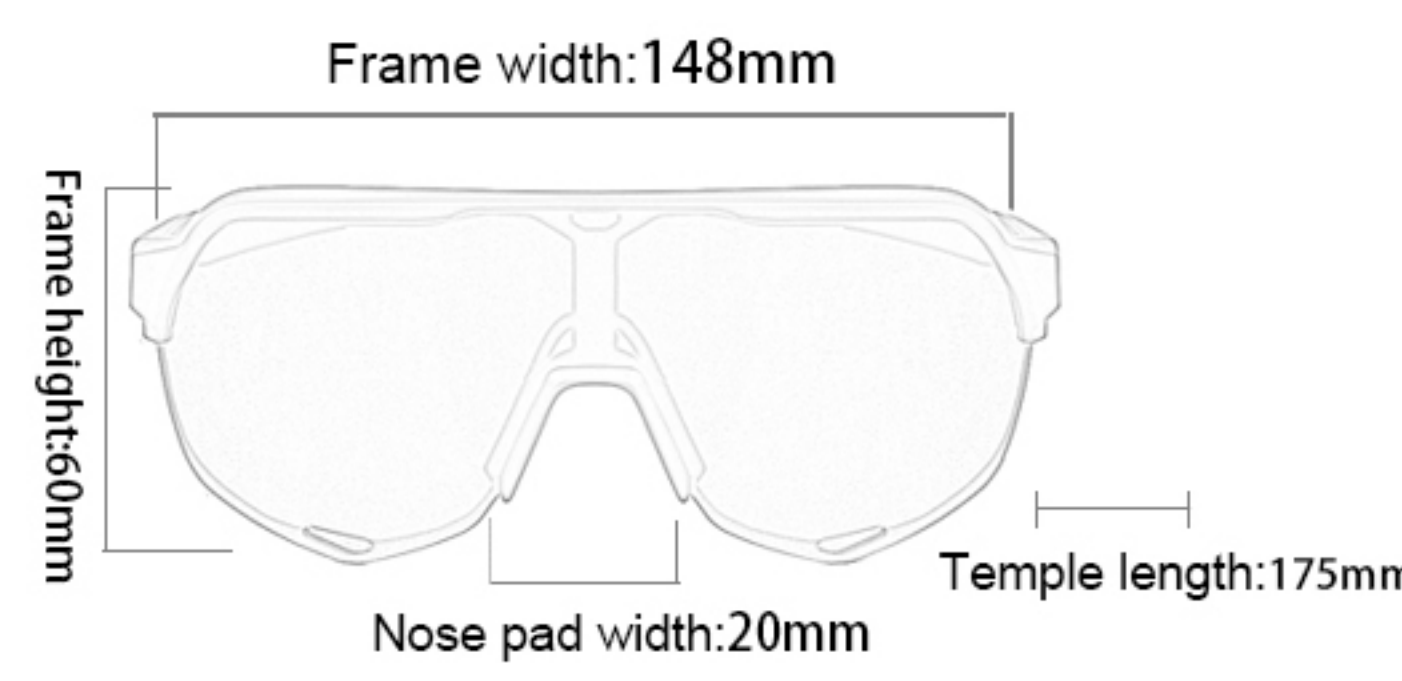

17

9401

Frame material: TR90
Lens material: PC+TAC
Product weight: 32g
Product color: Thirty-two colors
Configuration: zipper bag,
cloth bag, manual, lens