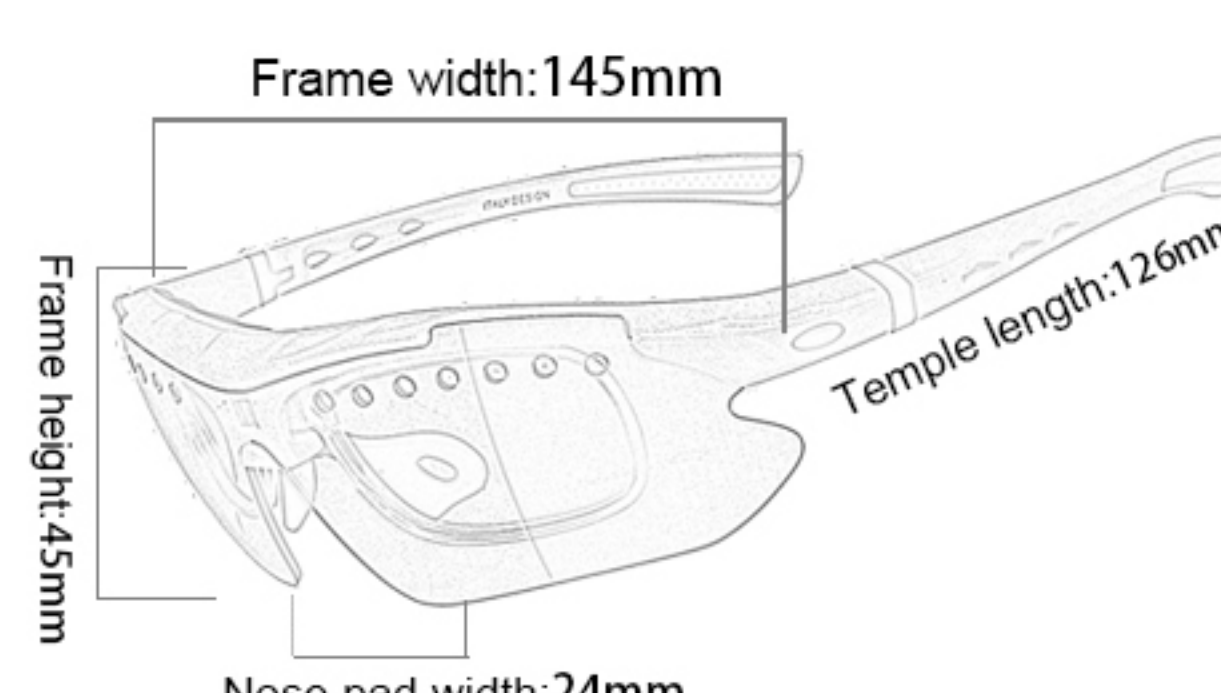

63

CYCLING GLASSES

HEAPPY

SP0896-discolored

Frame material: PC
Lens material: PC color changing sheet
Product weight: 30g
Product color: seven colors
Configuration: zipper bag, cloth bag, test card, lanyard, lens, myopia inner frame

64

SP0890-fluorescent frame

Frame material: PC fluorescence
Lens material: PC color changing sheet
Product weight: 30g
Product color: two colors
Configuration: zipper bag, cloth bag, lens, elastic band, test card, lanyard

65

S5

Frame material: TR90
Lens material: PC+TAC
Product weight: 32g
Product color: eight colors
Configuration: zipper bag, cloth bag, test card, box

66

925

Frame material: PC
Lens material: PC+TAC
Product weight: 30g
Product color: two colors
Configuration: zipper bag, cloth bag, test card, lanyard, lens

67