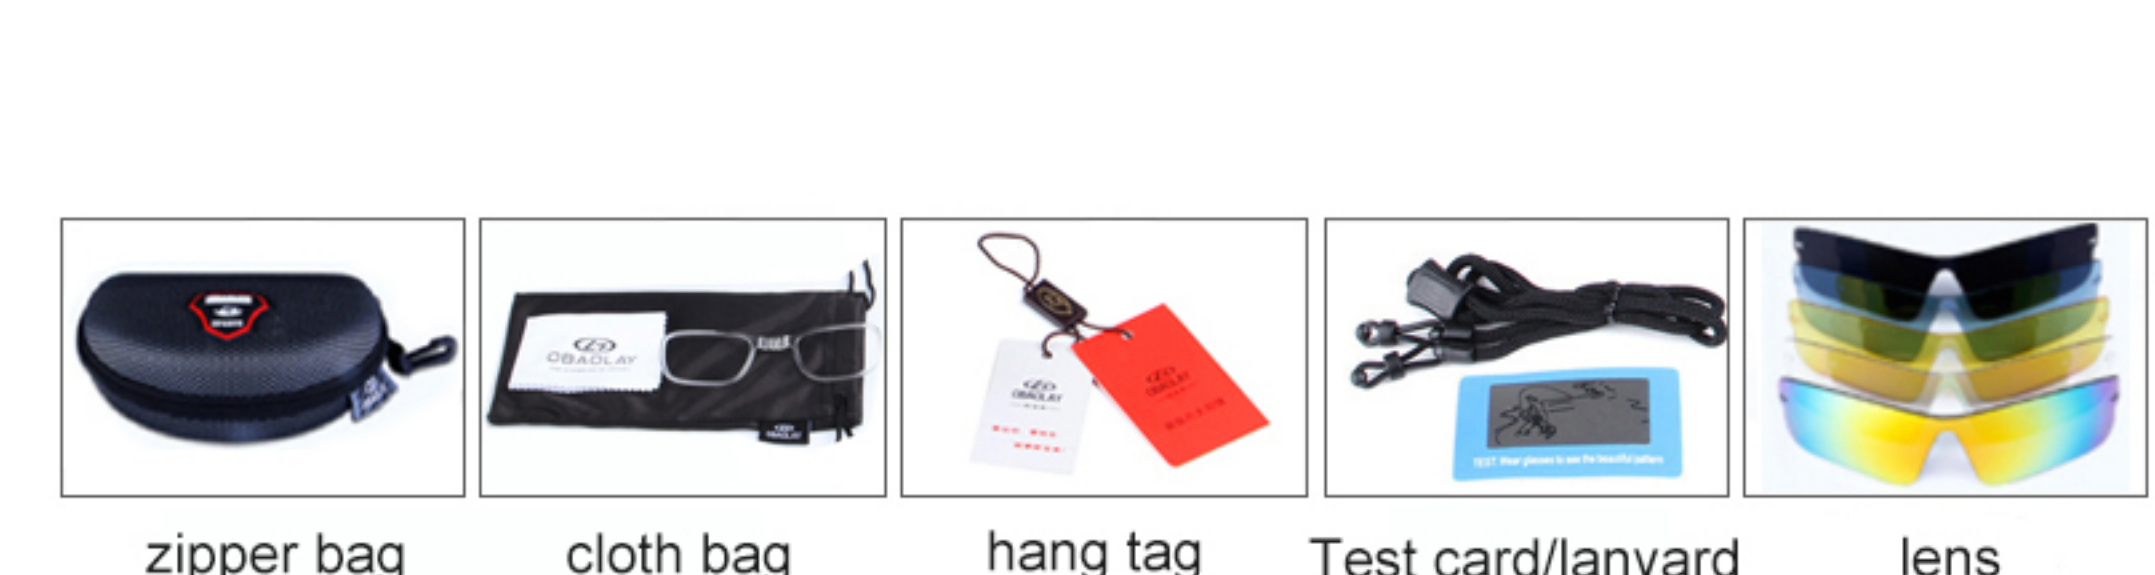

SP022

Frame material: PC
Lens material: PC+TAC
Product weight: 30g
Product color: seven colors
Configuration: zipper bag, cloth bag, lens, test card