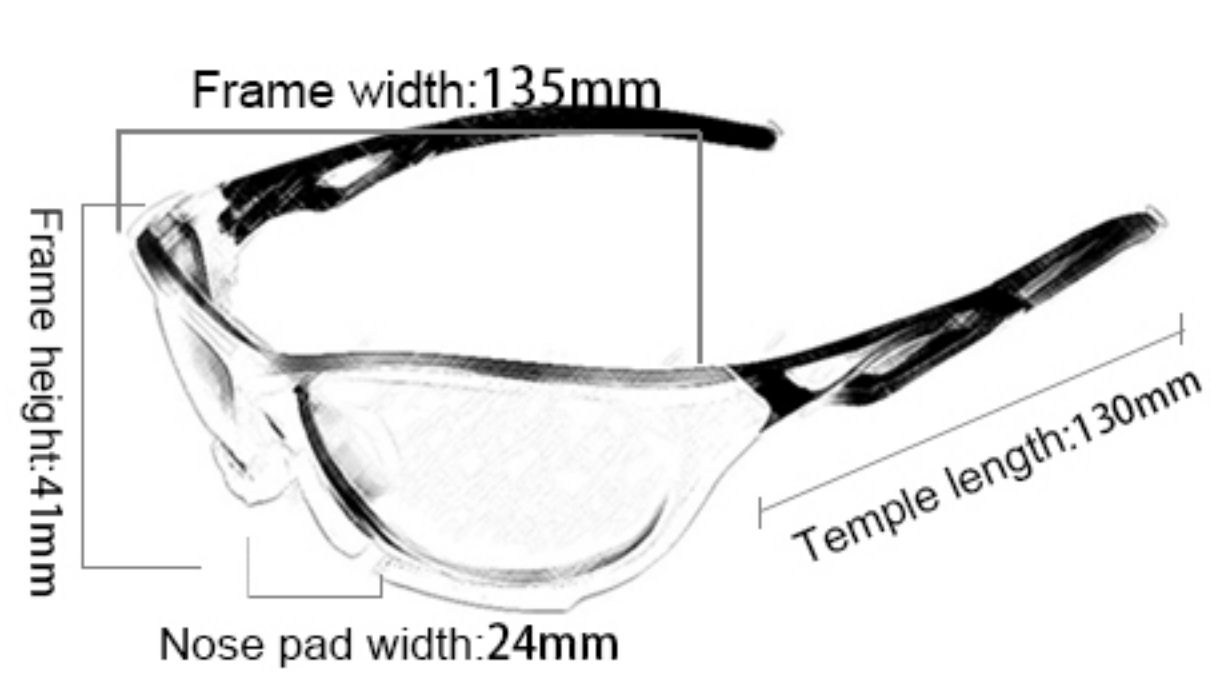

SP307

Frame material: TR90
Lens material: TAC
Product weight: 30g
Product color: twelve colors
Configuration: zipper bag, cloth bag, lens, lanyard, test card