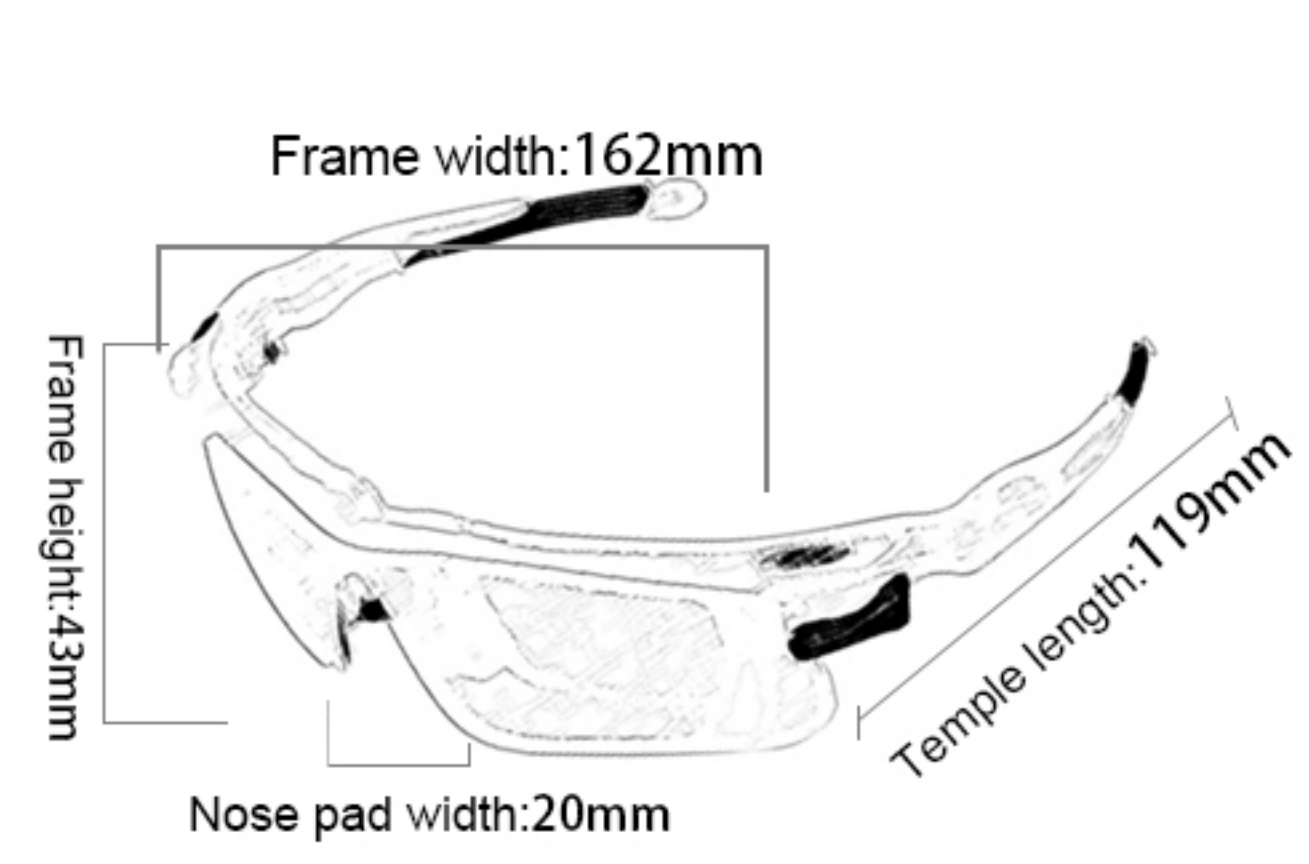

SP022

Frame material: PC
Lens material: PC+TAC
Product weight: 30g
Product color: seven colors
Configuration: zipper bag, cloth bag, lens, test card