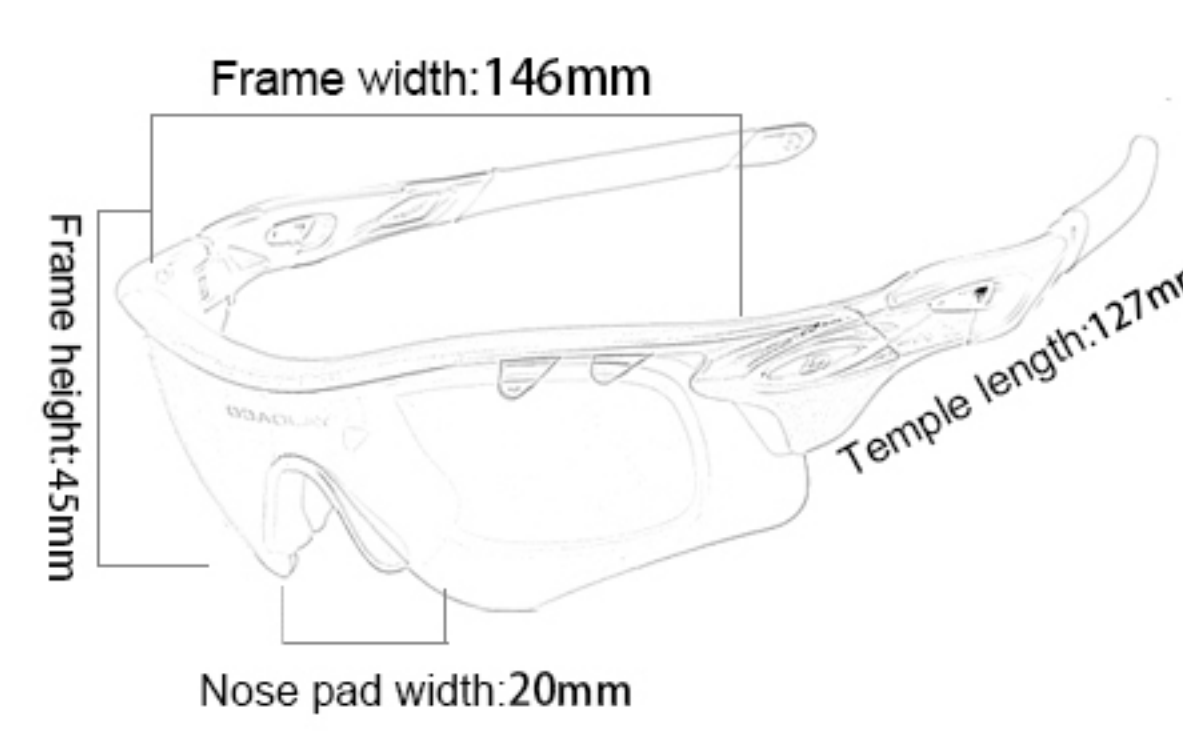

26

EV-Zero

Frame material: TR90
Lens material: PC+TAC
Product weight: 30g
Product color: six colors
Configuration: zipper bag,
cloth bag, polarized test card, lens