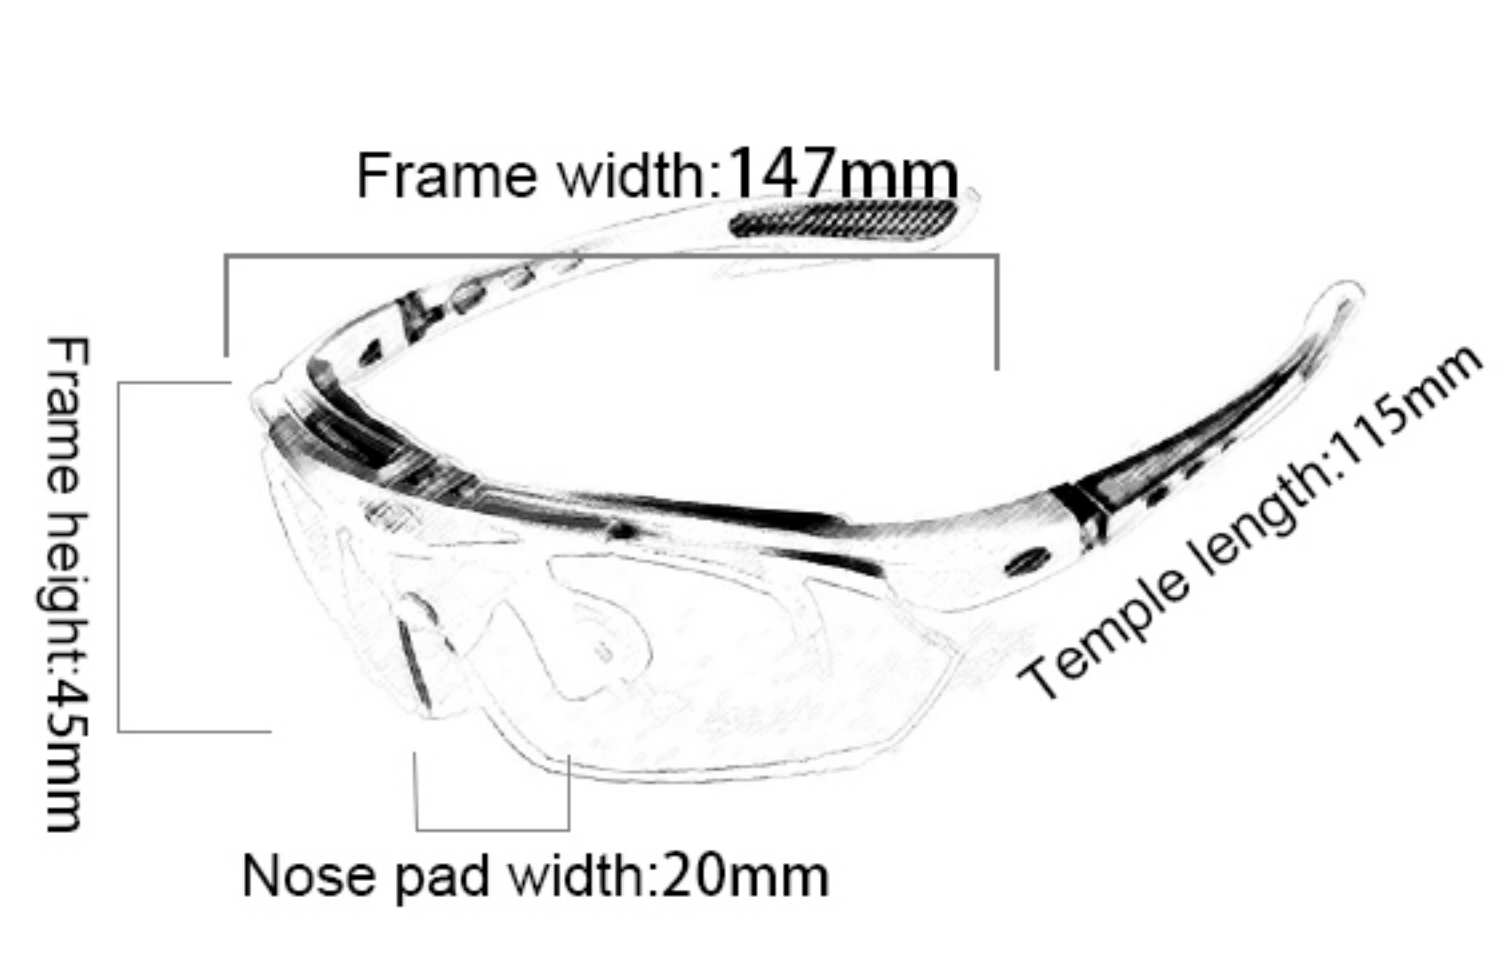

SP0878

Frame material: PC
Lens material: PC+TAC
Product weight: 30g
Product color: five colors
Configuration: zipper bag, cloth bag, test card, lens