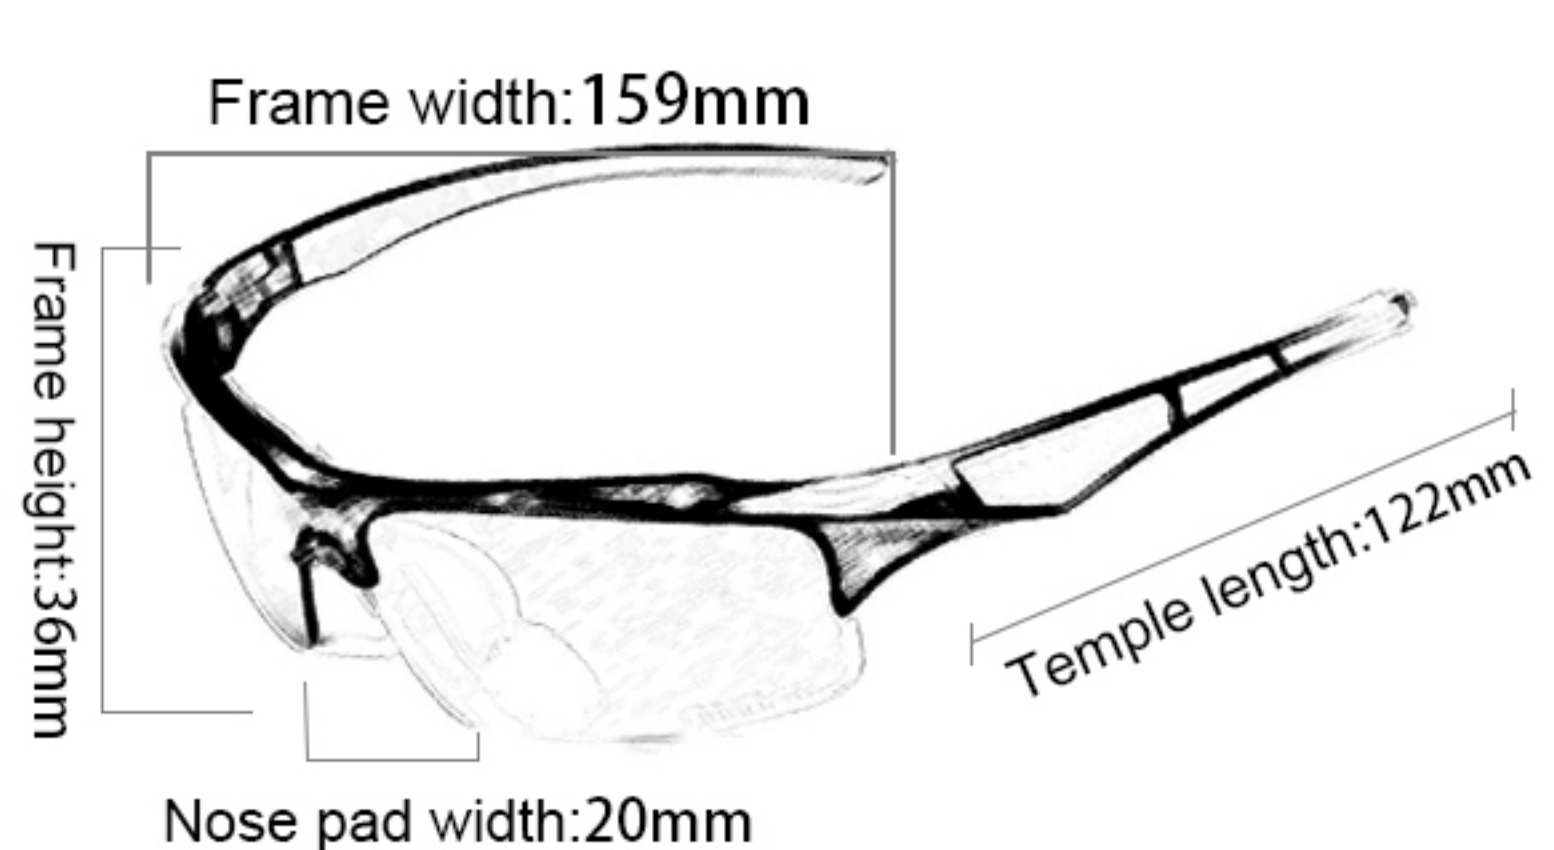

## 879

Frame material: PC  
 Lens material: TAC  
 Product weight: 30g  
 Product color: three colors  
 Configuration: zipper bag, cloth bag, lens, lanyard, test card

55

## SP0524

Frame material: PC  
 Lens material: PC+TAC  
 Product weight: 30g  
 Product color: four colors  
 Configuration: zipper bag, cloth bag, lens, lanyard, test card, myopia frame

56