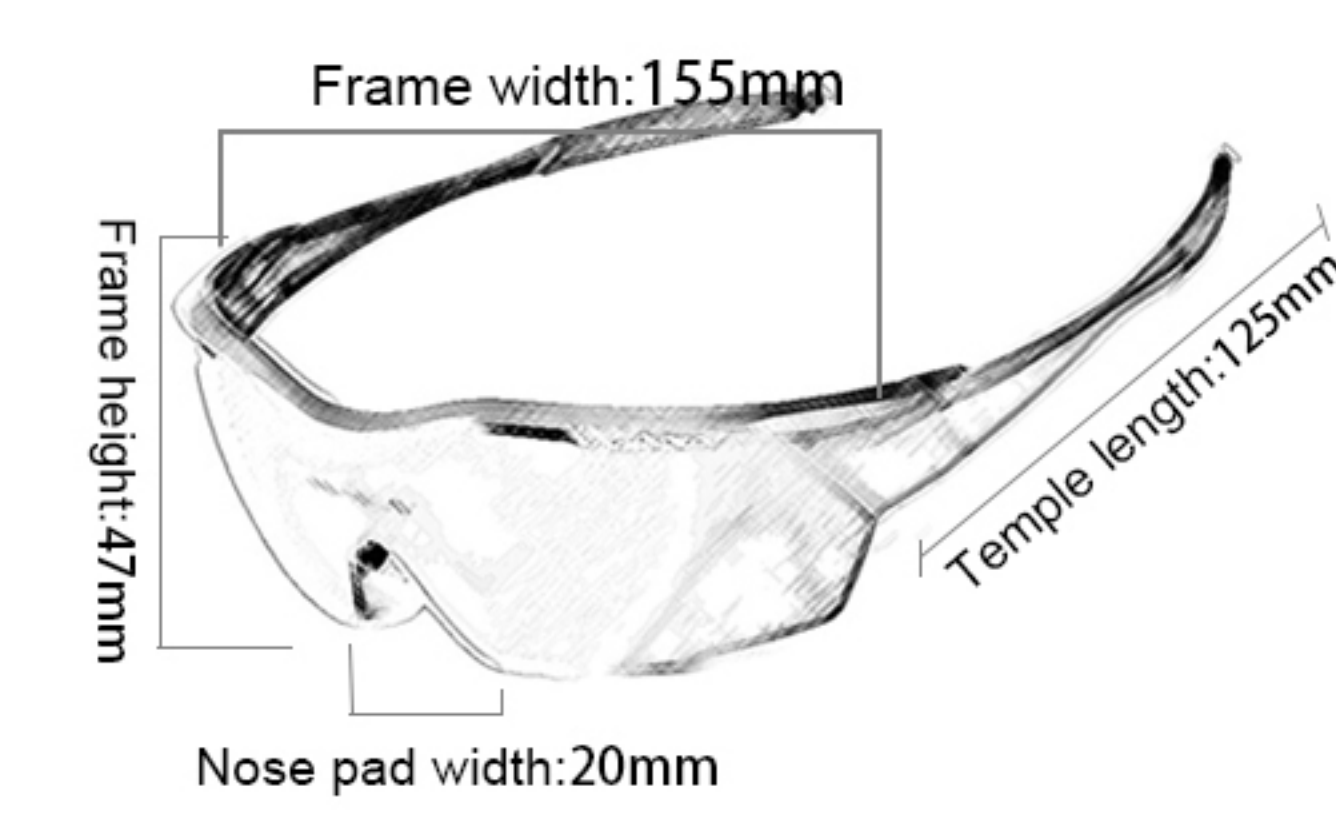

35

**SP0899**

Frame material: PC  
 Lens material: PC+TAC  
 Product weight: 30g  
 Product color: nine colors  
 Configuration: zipper bag, cloth bag,  
 lens, elastic band, test card, lanyard

36

**SP0875**

Frame material: PC  
 Lens material: PC+TAC  
 Product weight: 30g  
 Product color: five colors  
 Configuration: zipper bag, cloth bag,  
 test card, lens, elastic band, myopia frame

37

**SP0885**

Frame material: PC  
 Lens material: PC+TAC  
 Product weight: 30g  
 Product color: four colors  
 Configuration: zipper bag,  
 cloth bag, lens, lanyard, test card