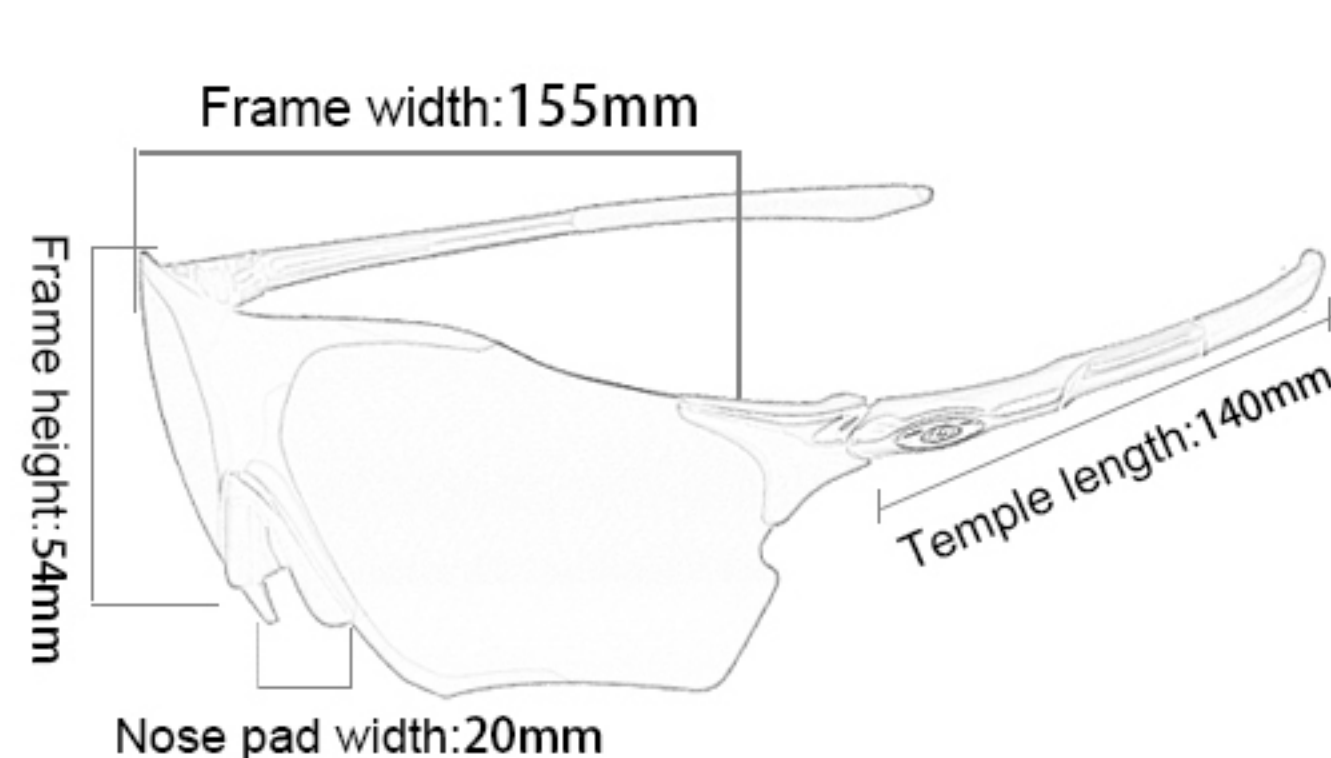

## S2

Frame material: TR90  
 Lens material: PC  
 Product weight: 30g  
 Product color: Three colors  
 Configuration: box, zipper bag,  
 lens cloth bag, lens

14

## 909

Frame material: PC  
 Lens material: TAC  
 Product weight: 30g  
 Product color: Four colors  
 Configuration: zipper bag,  
 lens cloth bag, tag, lens

15

**S101**

Frame material: TR90  
 Lens material: PC  
 Product weight: 34g  
 Product color: seven colors  
 Configuration: zipper bag,  
 cloth bag, lens, manual