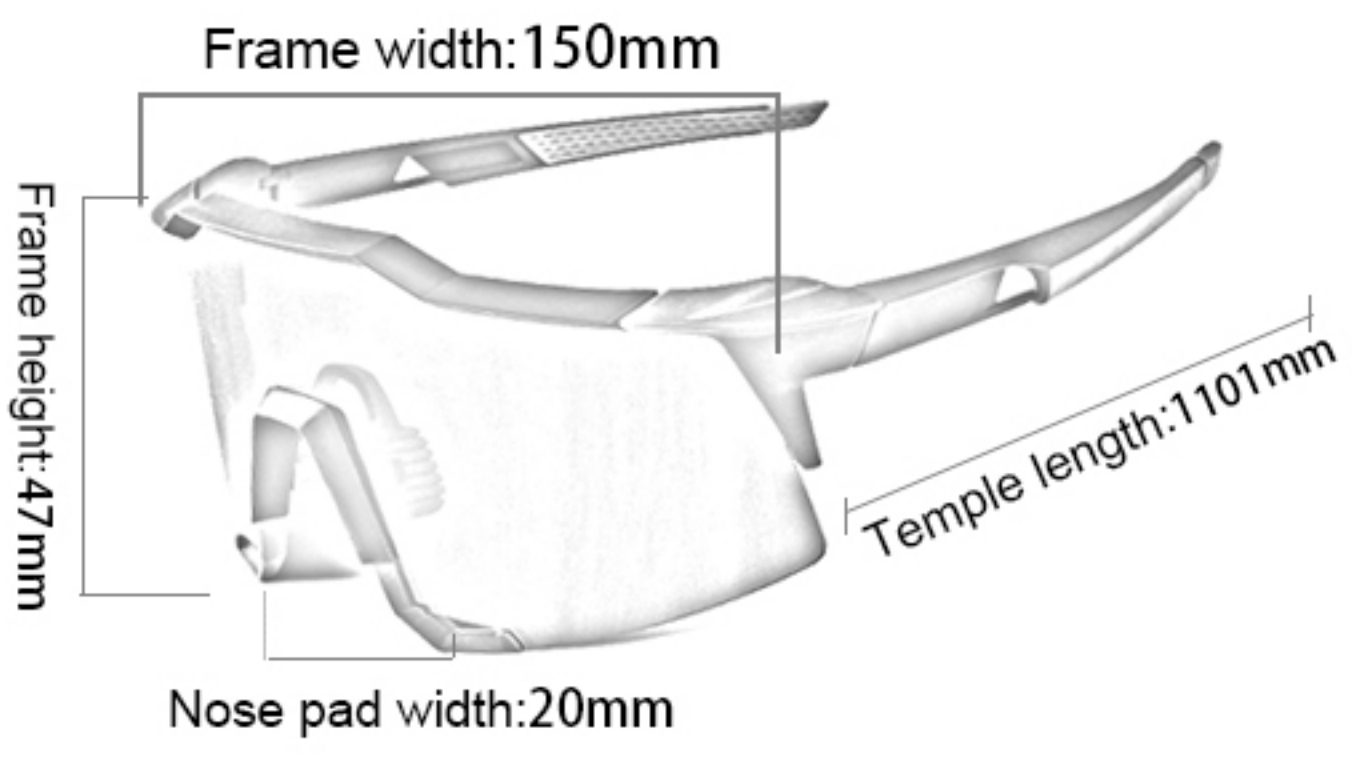

S100

Frame material: TR90
Lens material: PC
Product weight: 34g
Product color: seven colors
Configuration: zipper bag, cloth bag, lens, lanyard