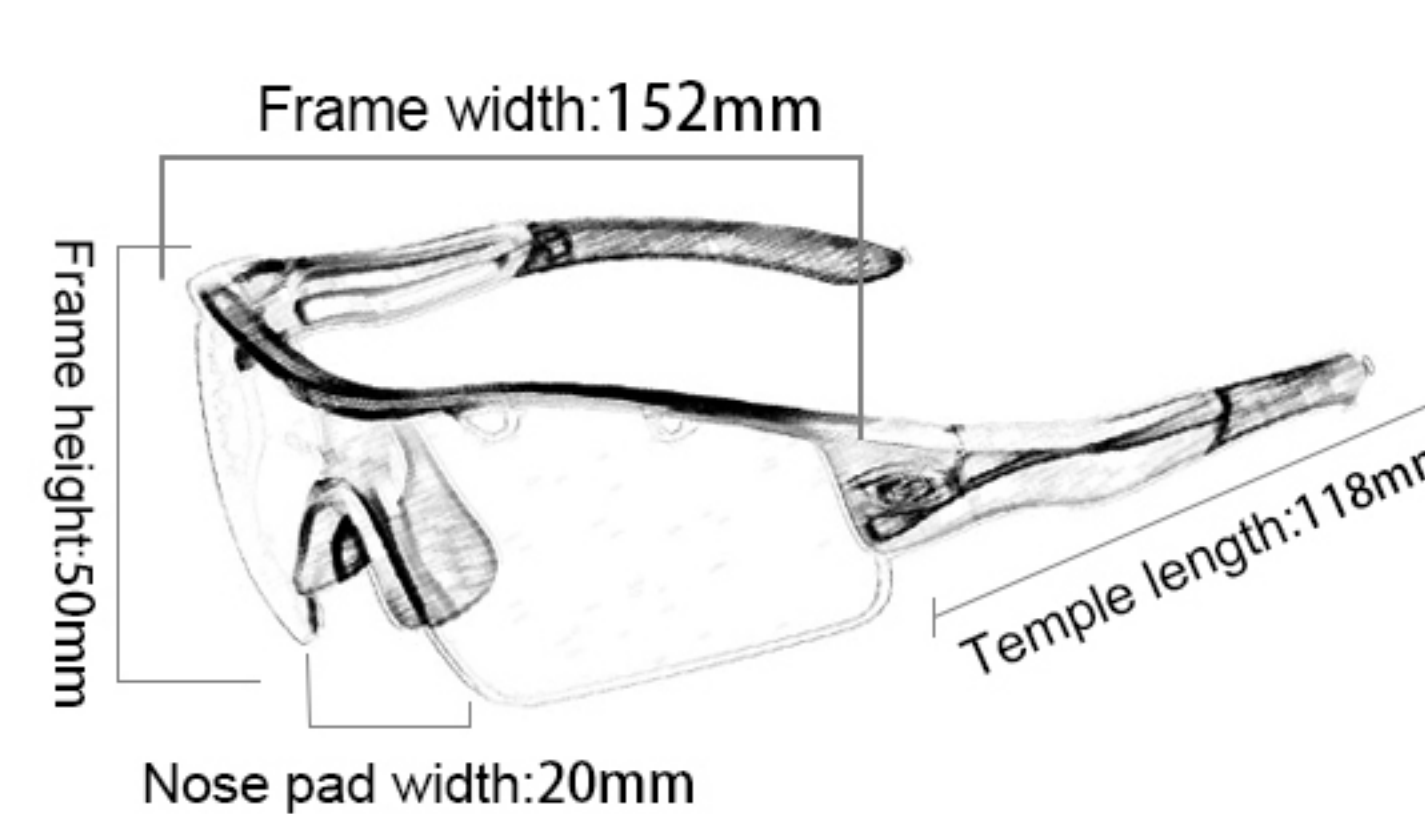

35

**SP0899**

Frame material: PC  
 Lens material: PC+TAC  
 Product weight: 30g  
 Product color: nine colors  
 Configuration: zipper bag, cloth bag,  
 lens, elastic band, test card, lanyard

36

**SP0875**

Frame material: PC  
 Lens material: PC+TAC  
 Product weight: 30g  
 Product color: five colors  
 Configuration: zipper bag, cloth bag,  
 test card, lens, elastic band, myopia frame

37

**SP0885**

Frame material: PC  
 Lens material: PC+TAC  
 Product weight: 30g  
 Product color: four colors  
 Configuration: zipper bag,  
 cloth bag, lens, lanyard, test card

38

**SP0892**

Frame material: PC  
 Lens material: PC+TAC  
 Product weight: 30g  
 Product color: five colors  
 Configuration: zipper bag, cloth bag,  
 lens, lanyard, test card, myopia frame

39