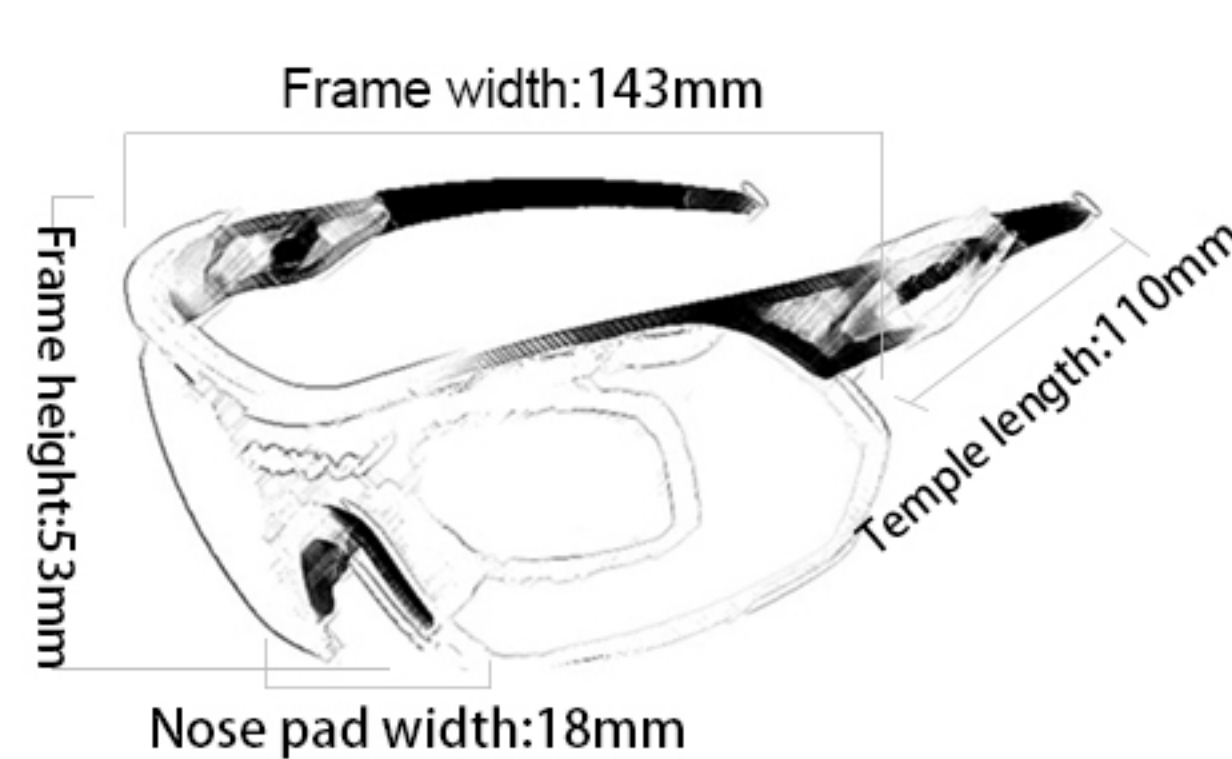

# 922

Frame material: TR90  
 Lens material: TAC  
 Product weight: 26g  
 Product color: ten colors  
 Configuration: zipper bag, cloth bag, polarized test card, myopia frame.

01

# 923

Frame material: TR90  
 Lens material: TAC  
 Product weight: 28g  
 Product color: ten colors  
 Configuration: zipper bag, cloth bag, polarized light test card, myopia frame.

02