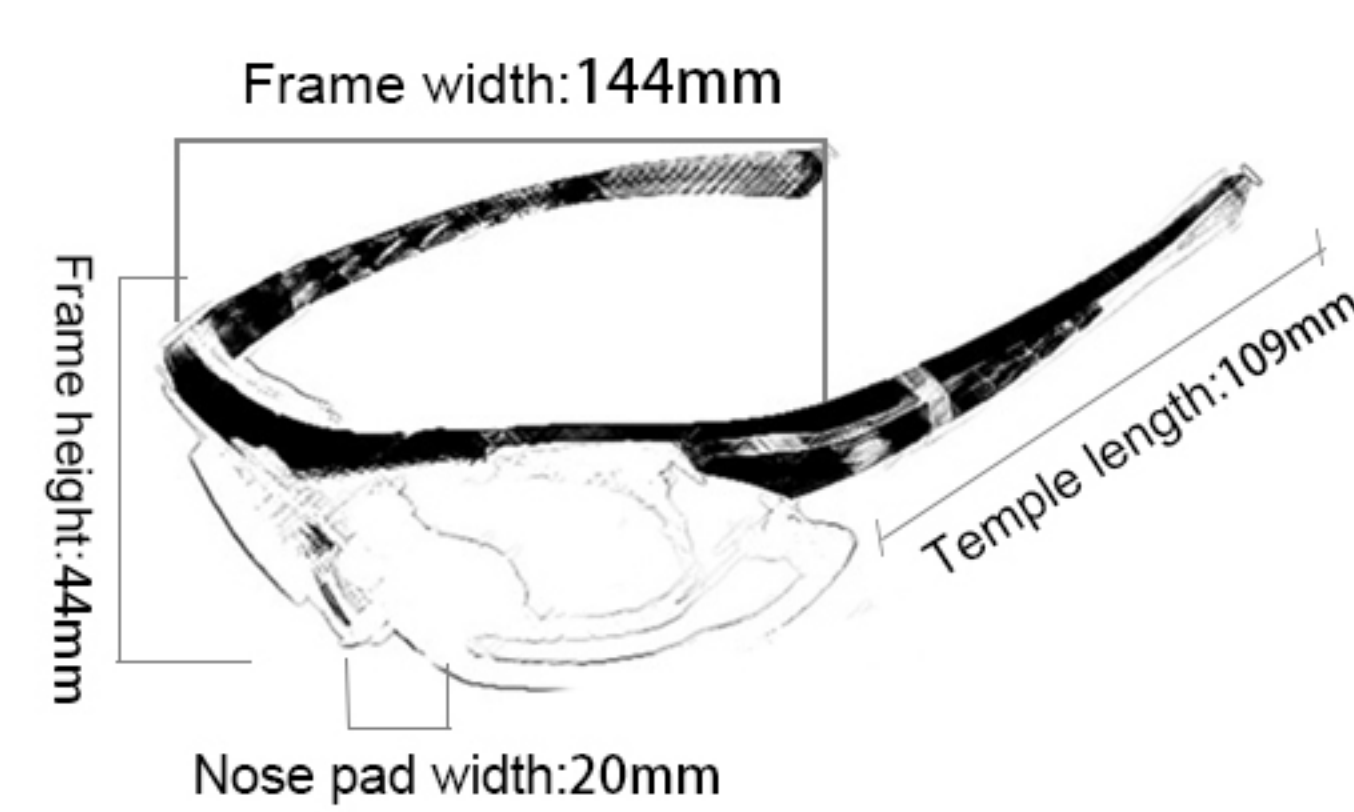

27

**SP0868**

Frame material: PC  
 Lens material: PC+TAC  
 Product weight: 32g  
 Product color: nine colors  
 Configuration: zipper bag, cloth bag,  
 lens, lanyard, test card, elastic band

28

**SP0890**

Frame material: PC  
 Lens material: PC+TAC  
 Product weight: 32g  
 Product color: eight colors  
 Configuration: zipper bag,  
 cloth bag, test card, lens, lanyard