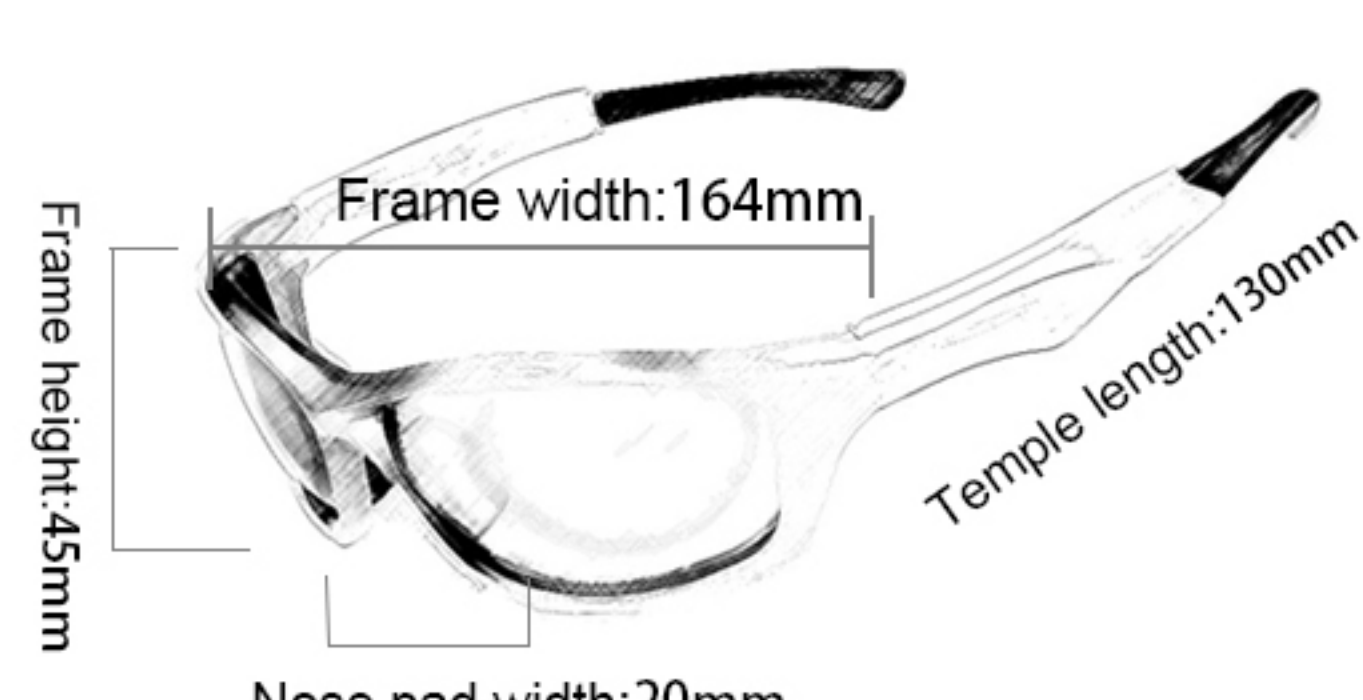

## SP307

Frame material: TR90  
 Lens material: TAC  
 Product weight: 30g  
 Product color: twelve colors  
 Configuration: zipper bag, cloth bag, lens, lanyard, test card

57

**SP0308**

Frame material: TR90  
 Lens material: TAC  
 Product weight: 30g  
 Product color: seventeen colors  
 Configuration: zipper bag, cloth bag, test card, lanyard, lens