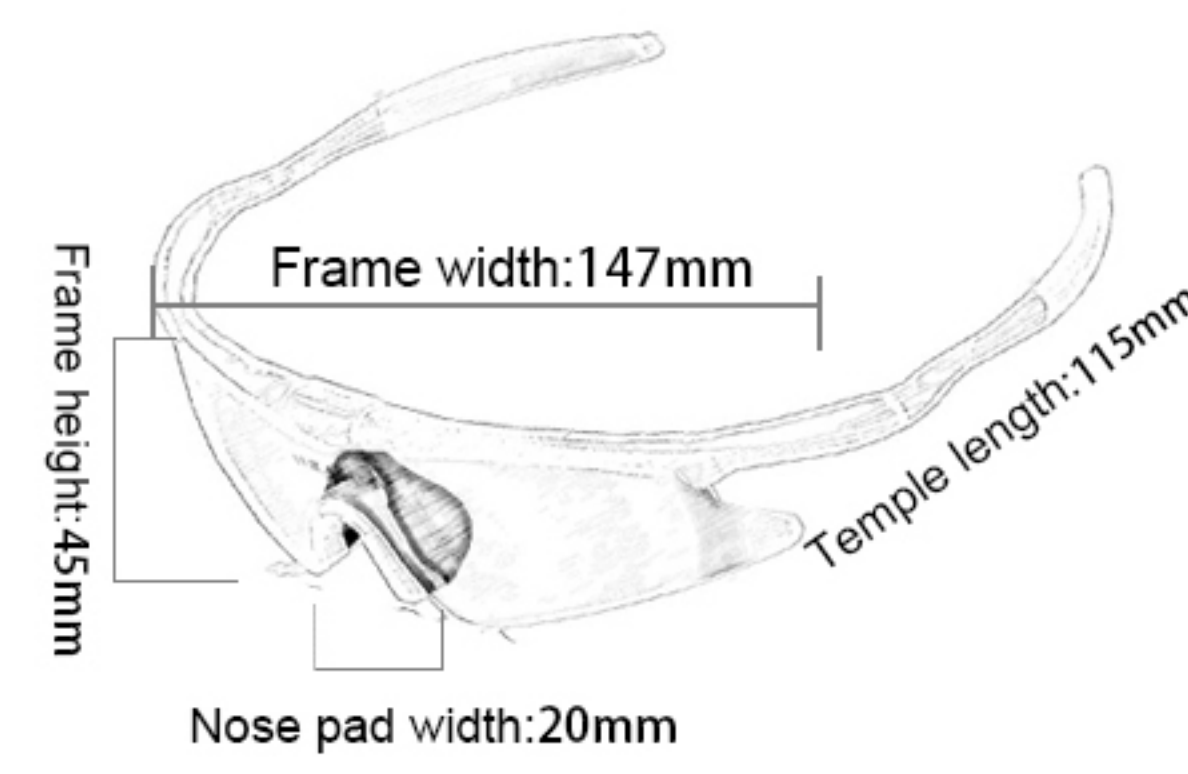

Frame material: PC  
 Lens material: PC+TAC  
 Product weight: 30g  
 Product color: five colors  
 Configuration: zipper bag, cloth bag,  
 test card, lens, elastic band, myopia frame

37

**SP0885**

Frame material: PC  
 Lens material: PC+TAC  
 Product weight: 30g  
 Product color: four colors  
 Configuration: zipper bag,  
 cloth bag, lens, lanyard, test card

38

**SP0892**

Frame material: PC  
 Lens material: PC+TAC  
 Product weight: 30g  
 Product color: five colors  
 Configuration: zipper bag, cloth bag,  
 lens, lanyard, test card, myopia frame

39

# SP0893

Frame material: PC  
Lens material: PC+TAC  
Product weight: 30g  
Product color: four colors  
Configuration: zipper bag, cloth bag, test card, lanyard, lens

40