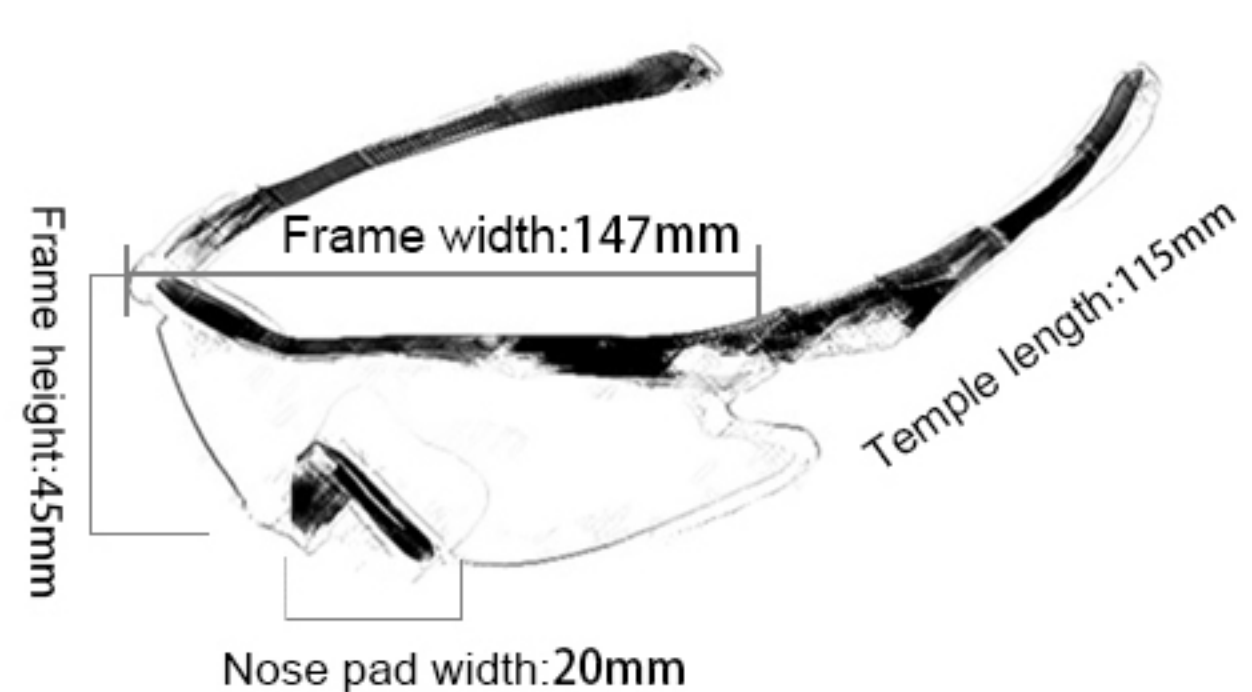

M2

Frame material: PC
Lens material: PC+TAC
Product weight: 30g
Product color: two colors
Configuration: zipper bag, cloth bag, test card, lanyard, lens