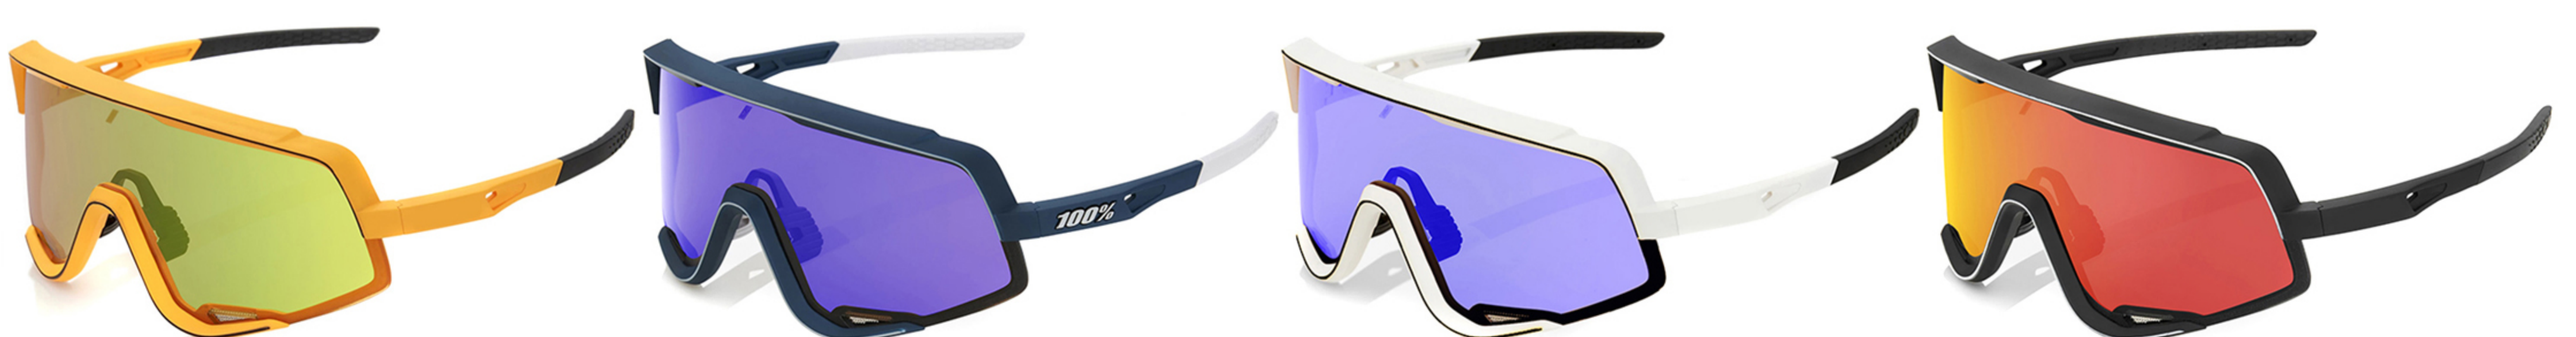

G300

Frame material: TR90
Lens material: PC+TAC
Product weight: 40g
Product color: Four colors
Configuration: zipper bag,
lens cloth bag, polarized test card, lens