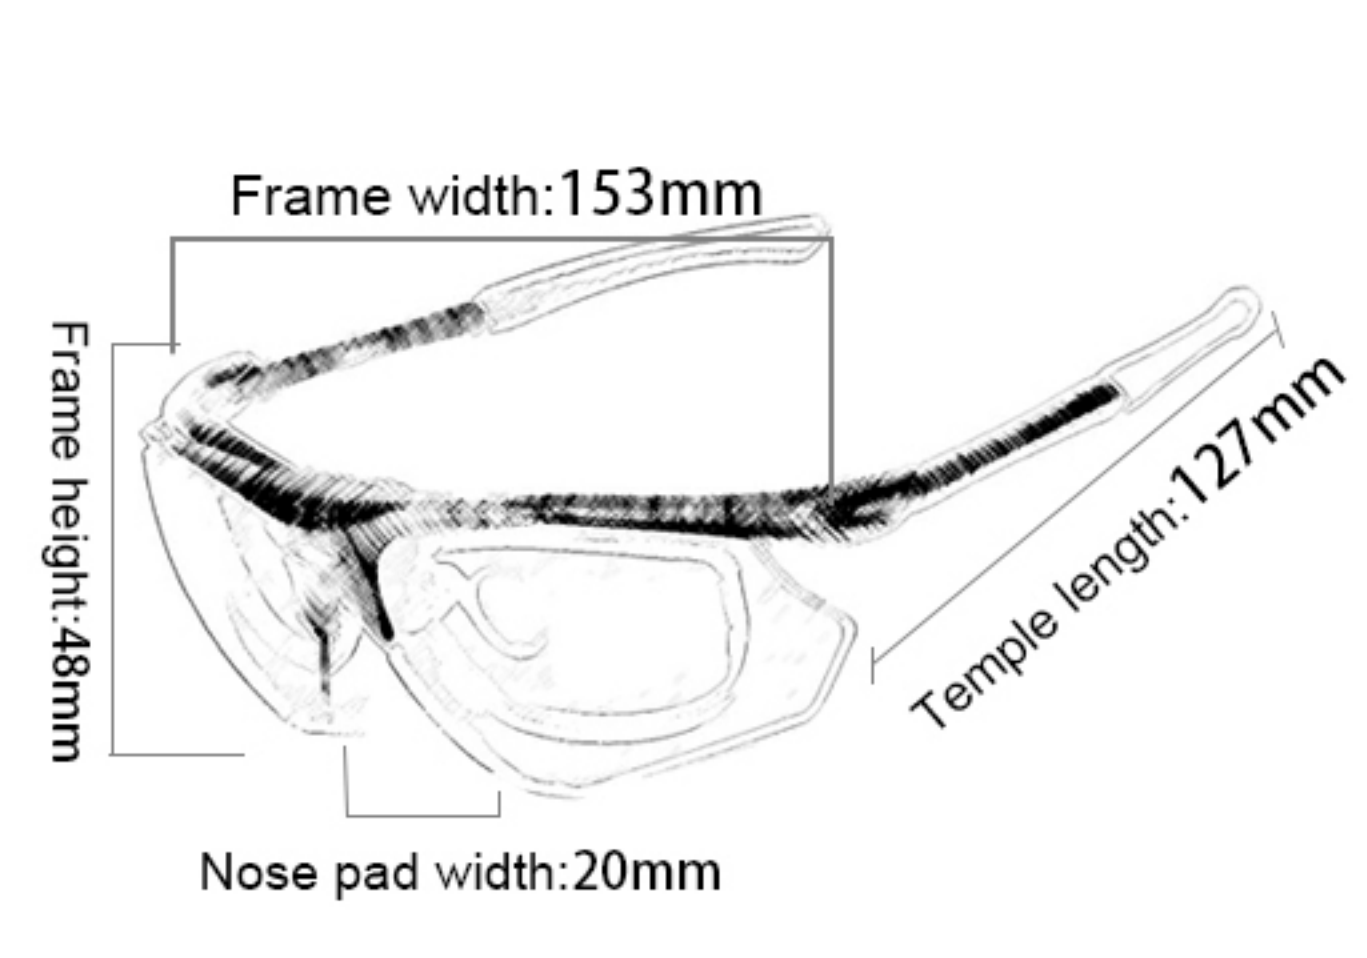

# SP0880

Frame material: PC  
Lens material: PC+TAC  
Product weight: 30g  
Product color: five colors  
Configuration: zipper bag, cloth bag, lens, test card, myopia frame, lanyard

**CYCLING GLASSES** **HEAPPY**

**SP0843**

Frame material: PC  
 Lens material: PC+TAC  
 Product weight: 30g  
 Product color: four colors  
 Configuration: zipper bag, cloth bag, test card, lanyard, lens

**SP0882**

Frame material: PC  
 Lens material: PC+TAC  
 Product weight: 30g  
 Product color: five colors  
 Configuration: zipper bag, cloth bag, lens, elastic band, test card, lanyard

**SP0878**

Frame material: PC  
 Lens material: PC+TAC  
 Product weight: 30g  
 Product color: five colors  
 Configuration: zipper bag, cloth bag, test card, lens

**SP906**

Frame material: PC  
 Lens material: PC+TAC  
 Product weight: 30g  
 Product color: four colors  
 Configuration: zipper bag, cloth bag, lens