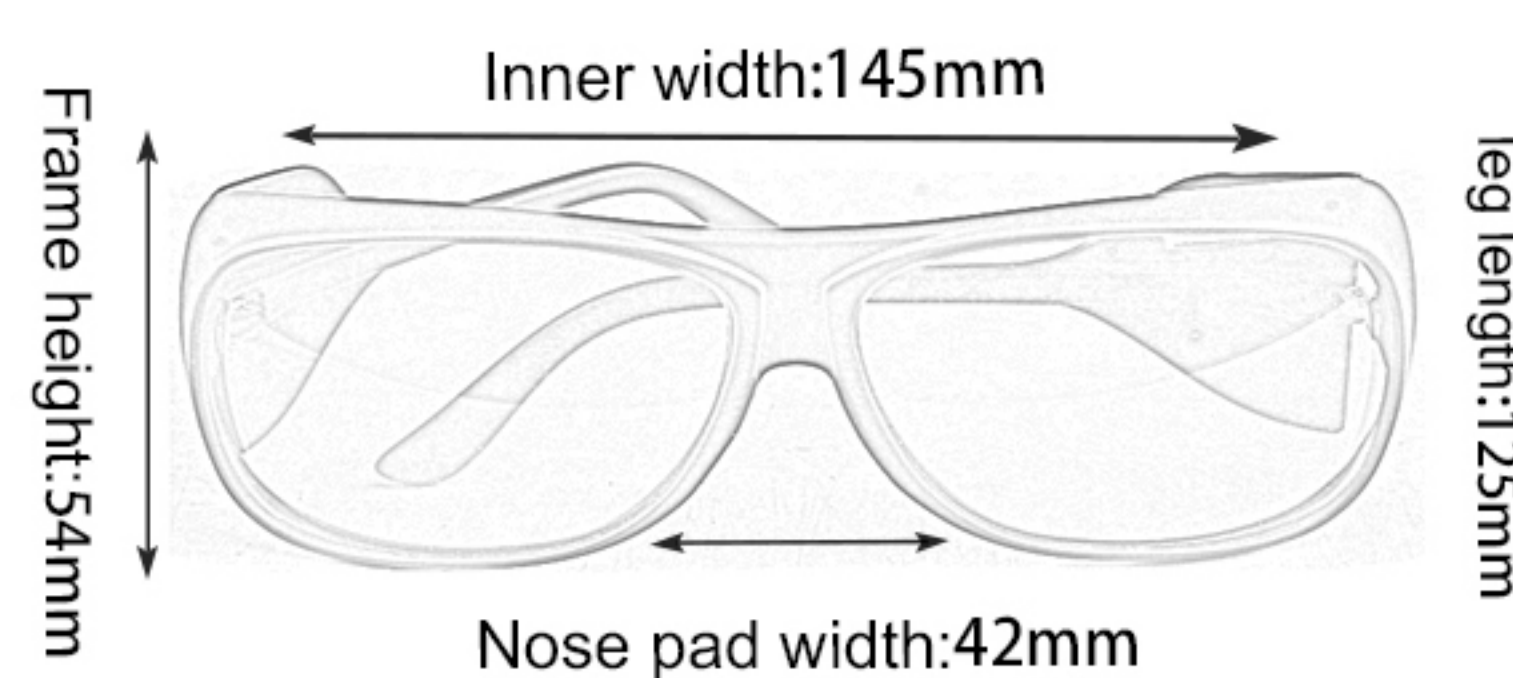

TOC078

Frame material: PC
Lens material: PC
Product weight: 36g
Product color: one colors
Configuration: single set of glasses