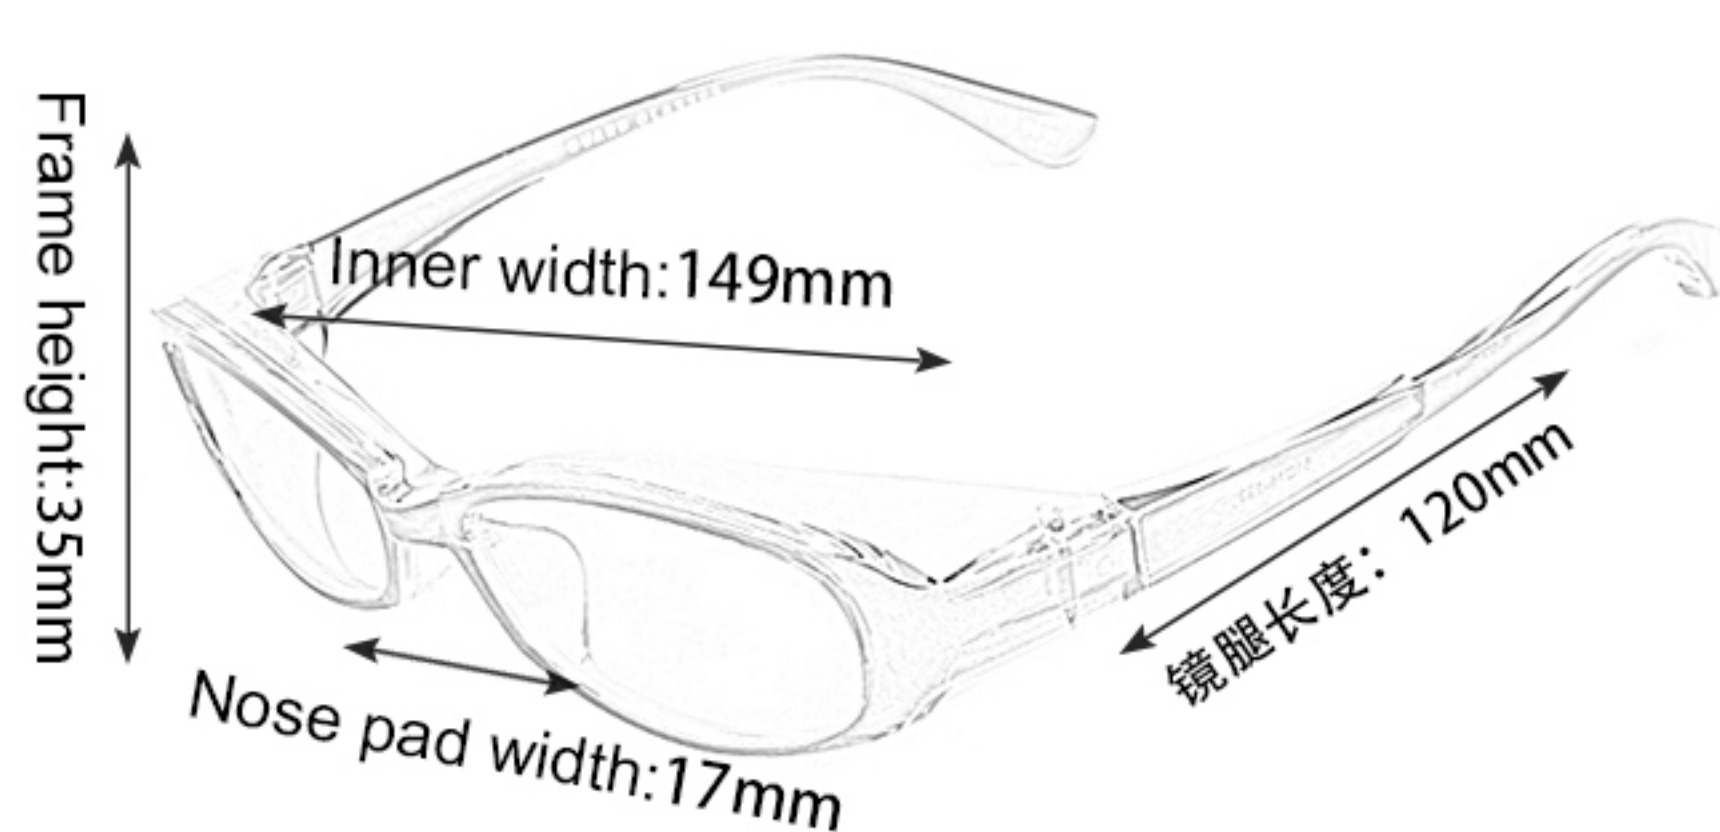

34

GG101

Frame material: PC
 Lens material: PC
 Product weight: 26g
 Product color: four colors
 Configuration: single set of glasses

35

GG102

Frame material: PC
 Lens material: PC
 Product weight: 26g
 Product color: four colors
 Configuration: single set of glasses