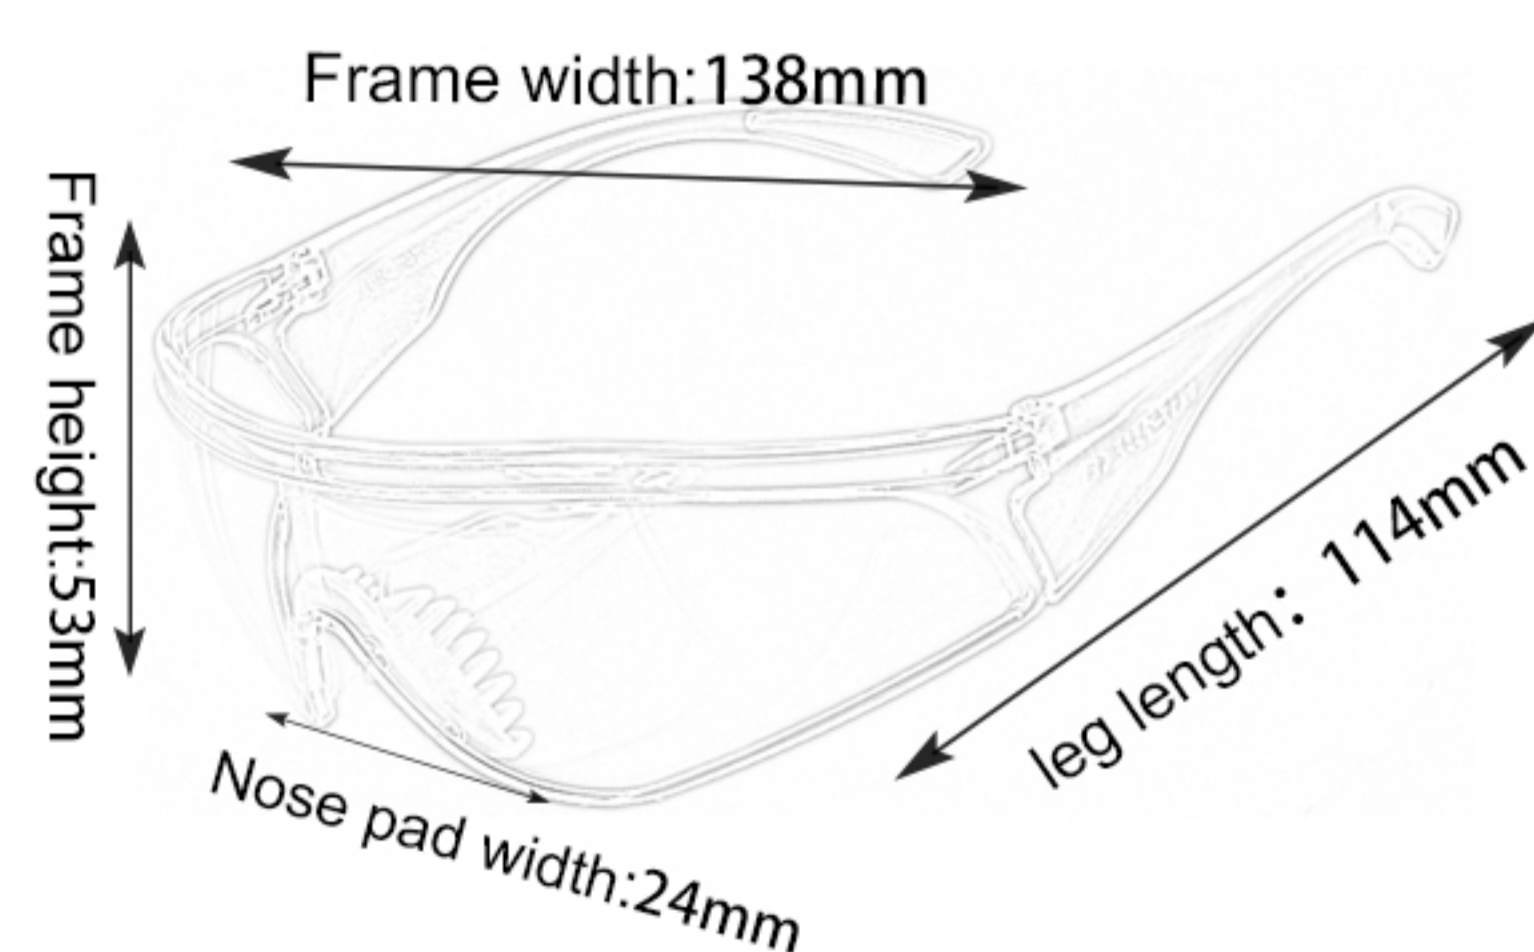

TOC025

Frame material: PC
Lens material: PC
Product weight: 78g
Product color: one colors
Configuration: single set of glasses