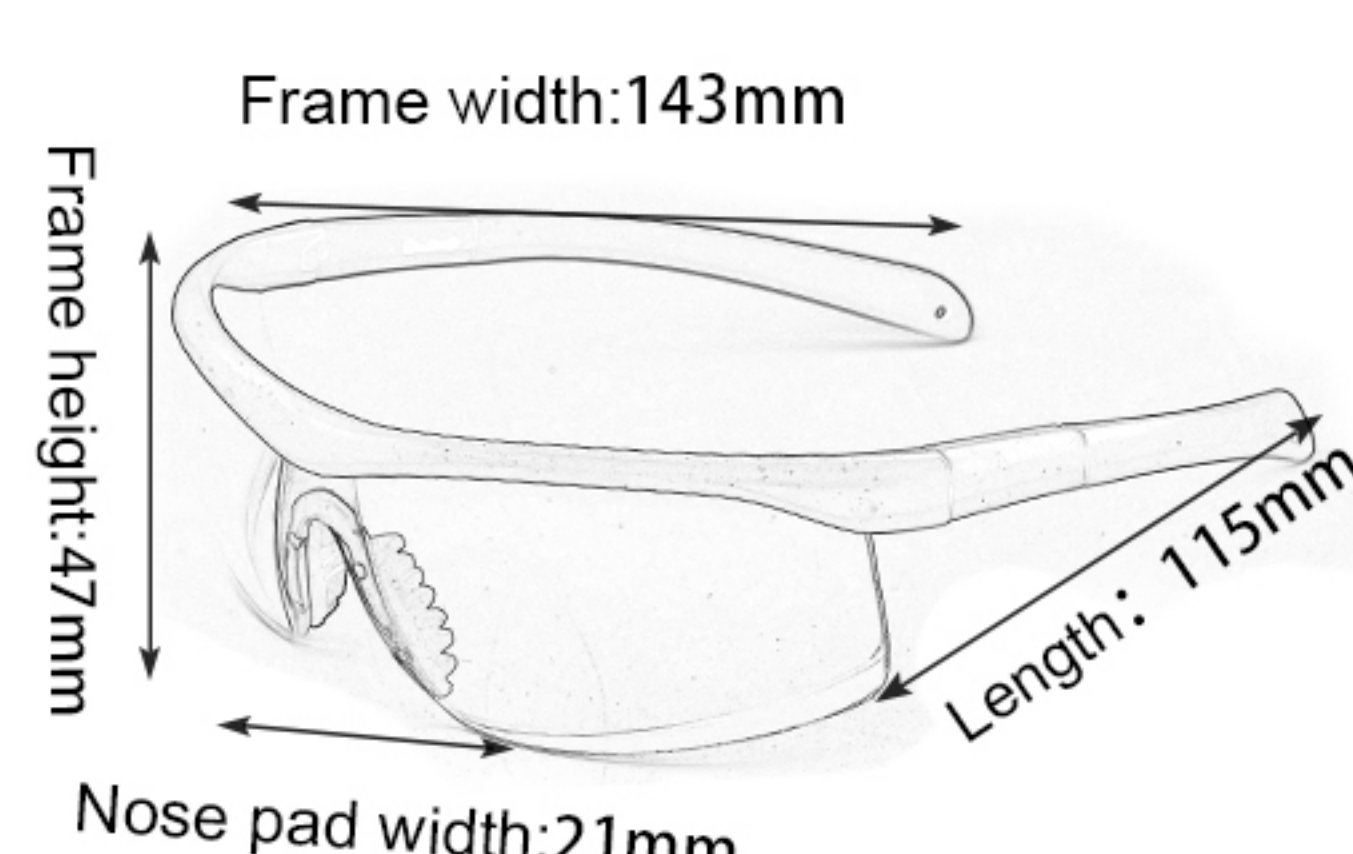

08

DK3

Frame material: PC
 Lens material: PC
 Product weight: 22g
 Product color: two colors
 Configuration: single set of glasses

09

SP0868-1

Frame material: PC
 Lens material: PC
 Product weight: 34g
 Product color: one colors
 Configuration: single set of glasses

10

TOC006

Frame material: PC
 Lens material: PC
 Product weight: 28g
 Product color: one colors
 Configuration: single set of glasses

11

TOC029

Frame material: PC
 Lens material: PC
 Product weight: 31g
 Product color: two colors
 Configuration: single set of glasses