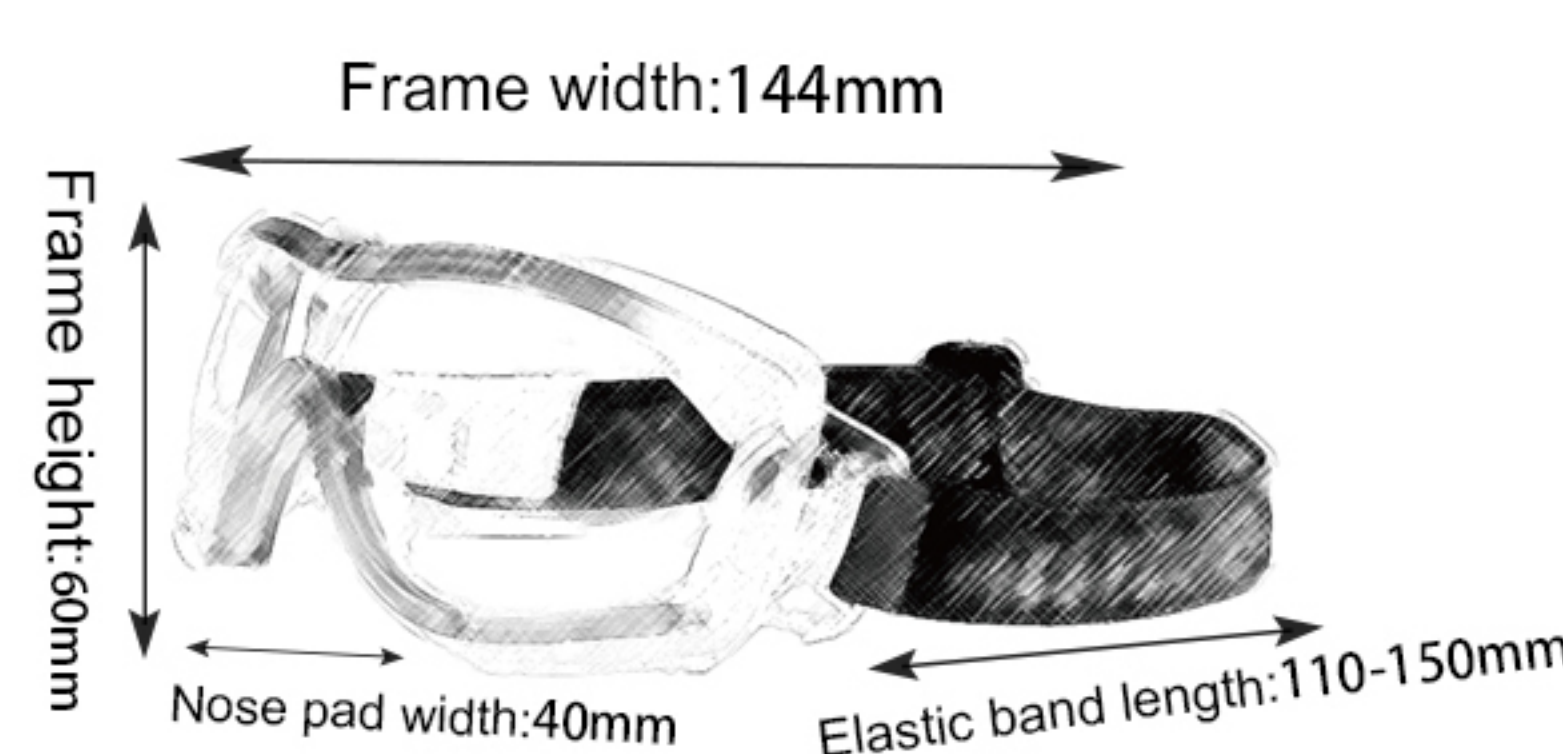

TOC042

Frame material: TPU
Lens material: PC
Product weight: 52g
Product color: four colors
Configuration: single set of glasses