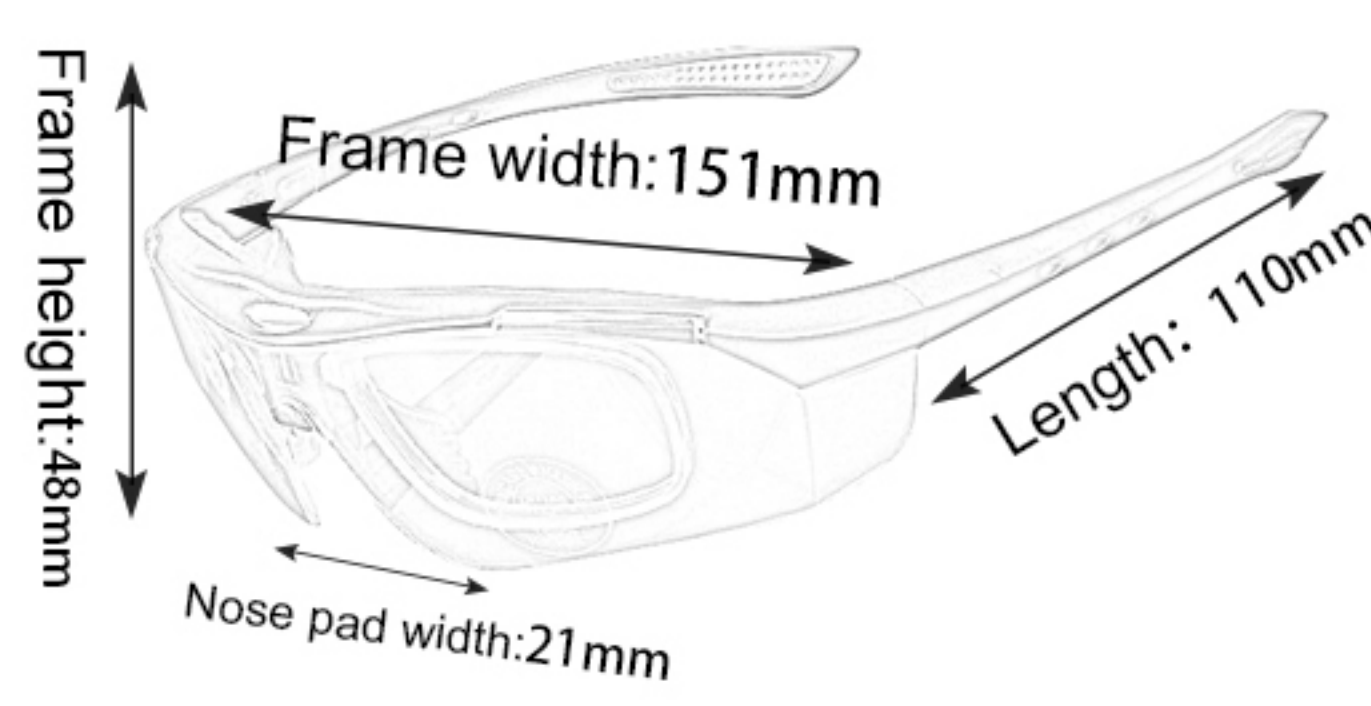

04

DK-4

Frame material: PC
 Lens material: PC
 Product weight: 34g
 Product color: six colors
 Configuration: single set of glasses

05

DK1

Frame material: PC
 Lens material: PC
 Product weight: 30g
 Product color: eleven colors
 Configuration: single set of glasses

08

DK3

Frame material: PC
 Lens material: PC
 Product weight: 22g
 Product color: two colors
 Configuration: single set of glasses

09

SP0868-1

Frame material: PC
 Lens material: PC
 Product weight: 34g
 Product color: one colors
 Configuration: single set of glasses

10

TOC006

Frame material: PC
 Lens material: PC
 Product weight: 28g
 Product color: one colors
 Configuration: single set of glasses

11

TOC029

Frame material: PC
 Lens material: PC
 Product weight: 31g
 Product color: two colors
 Configuration: single set of glasses