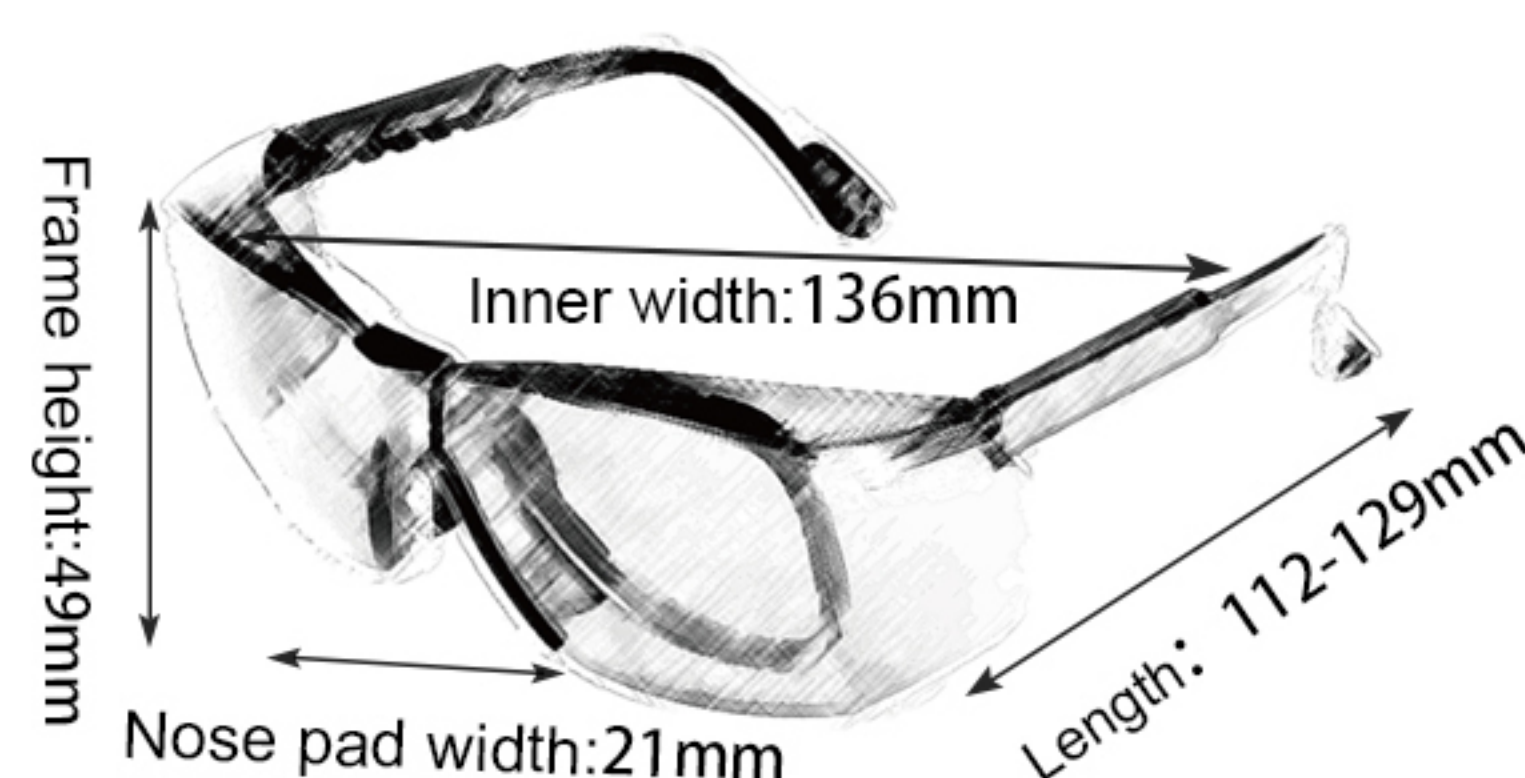

ST010

Frame material: PC
Lens material: PC
Product weight: 25g
Product color: two colors
Configuration: single set of glasses