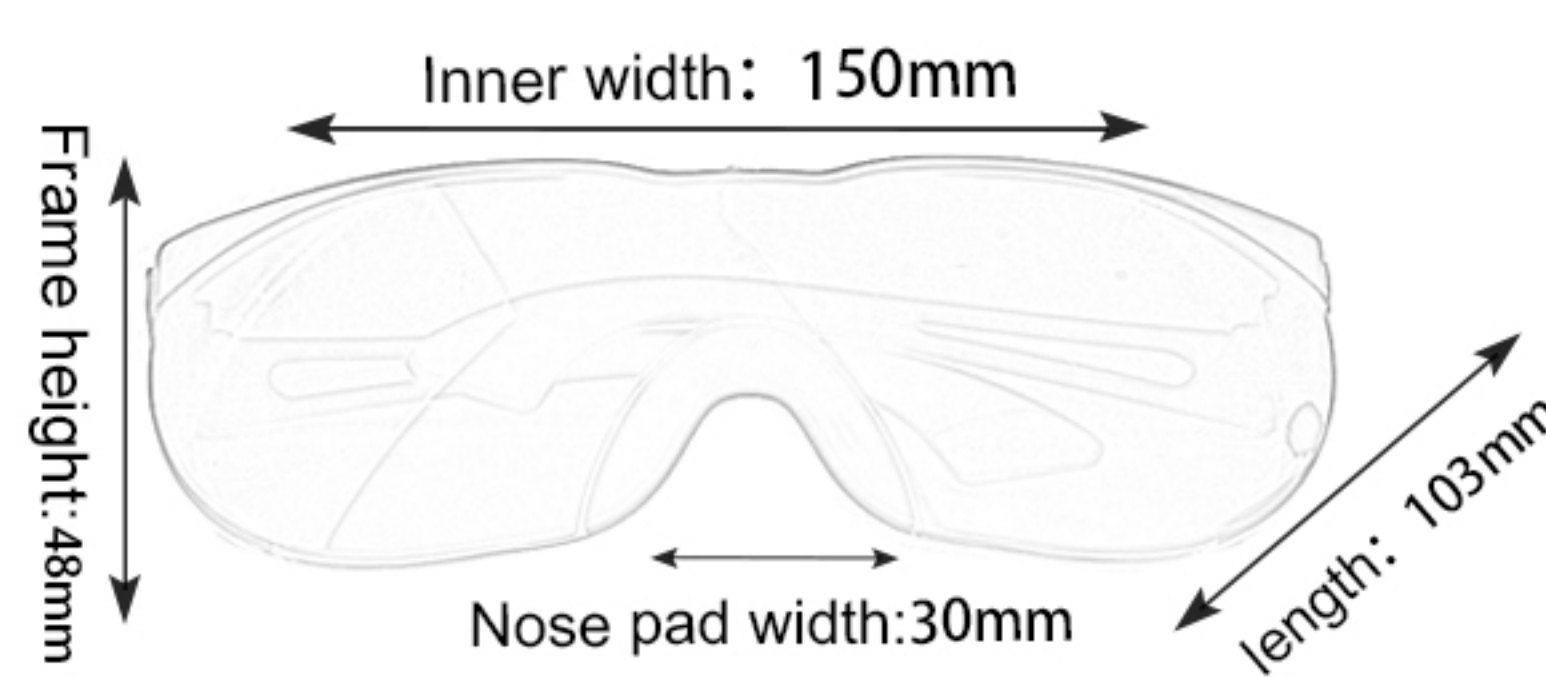

ST010

Frame material: PC
Lens material: PC
Product weight: 25g
Product color: two colors
Configuration: single set of glasses

33

916

Frame material: PC
Lens material: PC
Product weight: 34g
Product color: two colors
Configuration: single set of glasses

34

GG101

Frame material: PC
Lens material: PC
Product weight: 26g
Product color: four colors
Configuration: single set of glasses

35

GG102

Frame material: PC
Lens material: PC
Product weight: 26g
Product color: four colors
Configuration: single set of glasses

36

TOC076

Frame material: PC
Lens material: PC
Product weight: 28g
Product color: one colors
Configuration: single set of glasses

37

TOC036

Frame material: PC
Lens material: PC
Product weight: 32g
Product color: one colors
Configuration: single set of glasses

38