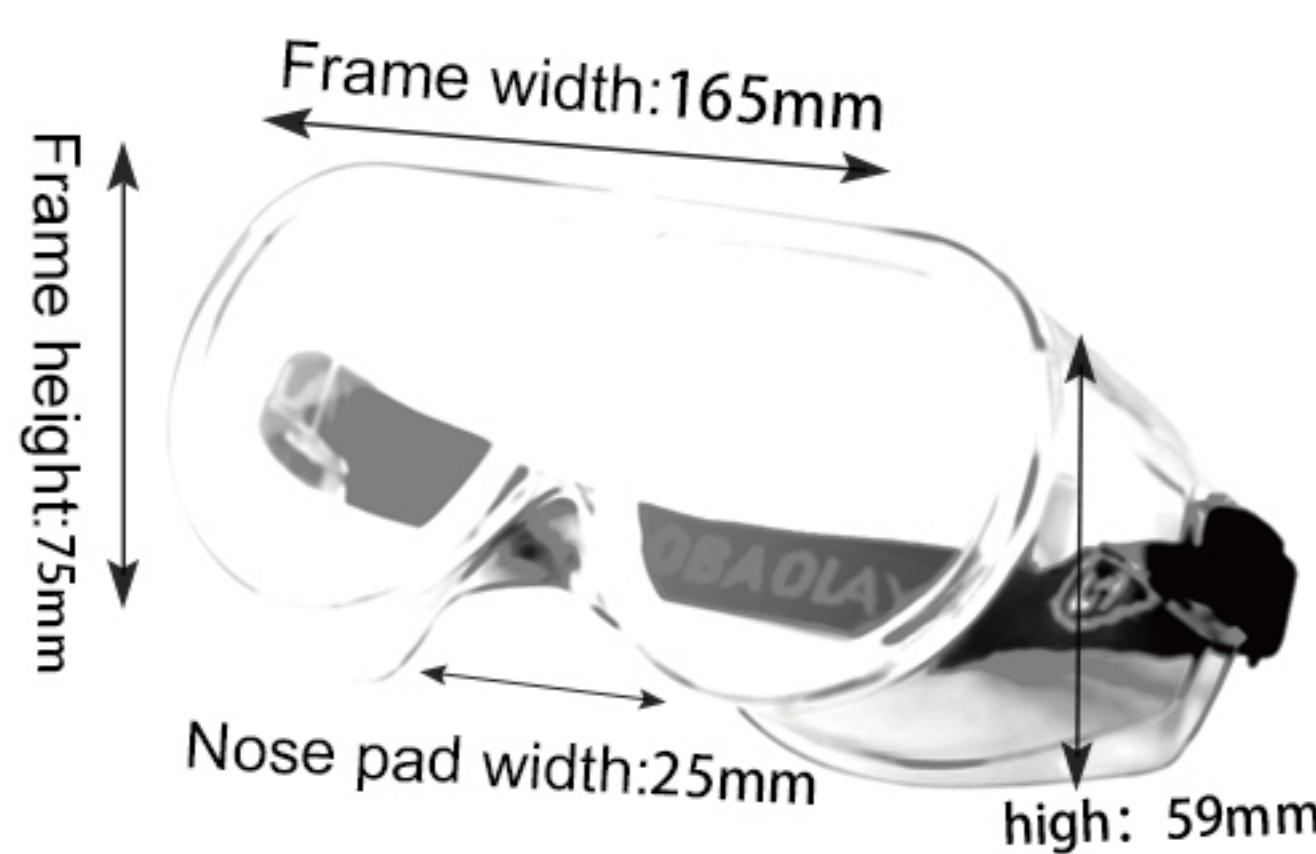

22

TOC049

Frame material: PC
 Lens material: PC
 Product weight: 22g
 Product color: one colors
 Configuration: single set of glasses

23

EF002(fully enclosed)

Frame material: PVC
 Lens material: PC
 Product weight: 70g
 Product color: one colors
 Configuration: single set of glasses