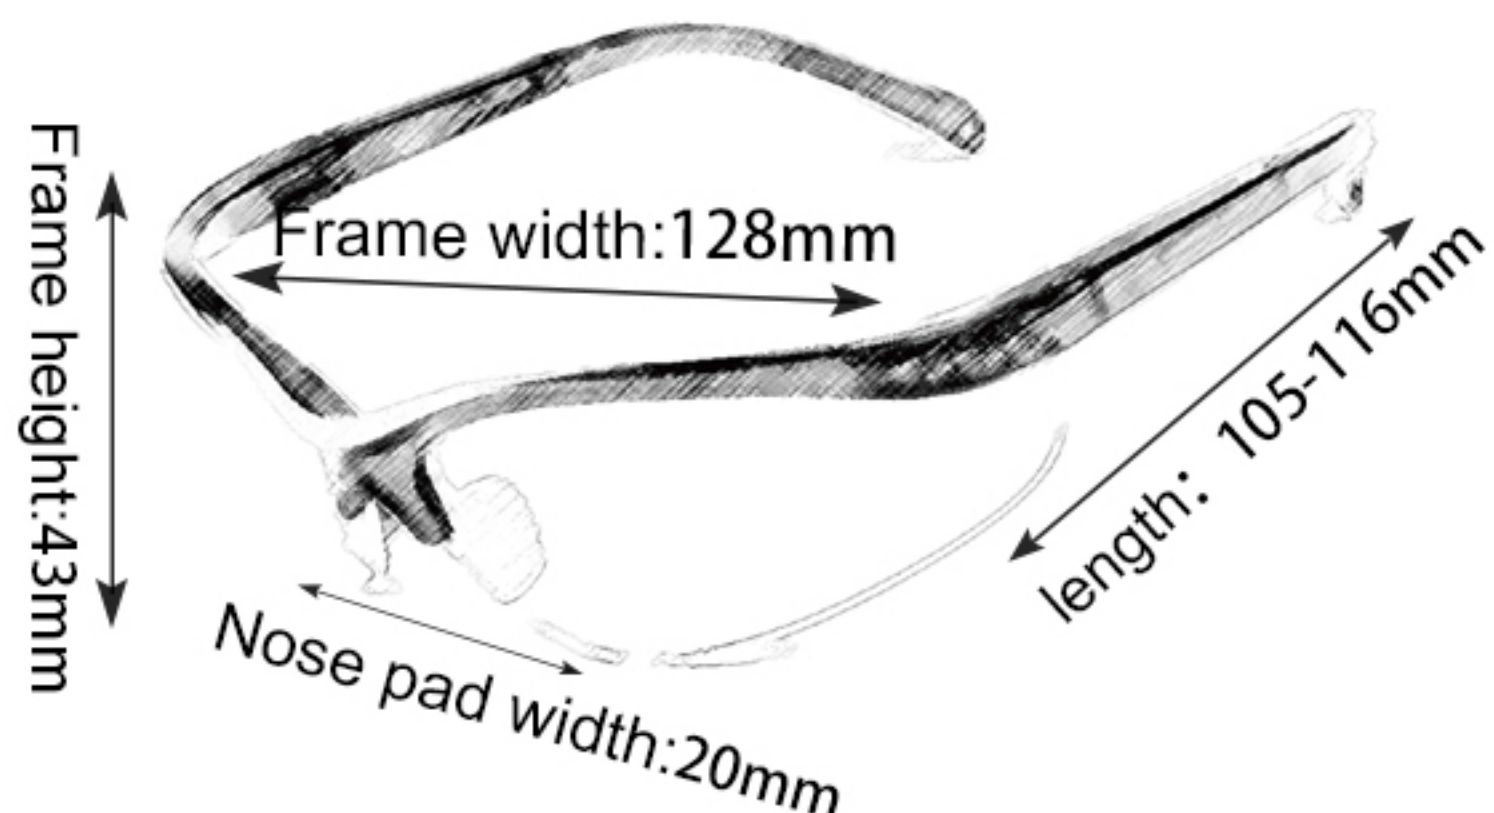

TOC049

Frame material: PC
Lens material: PC
Product weight: 22g
Product color: one colors
Configuration: single set of glasses