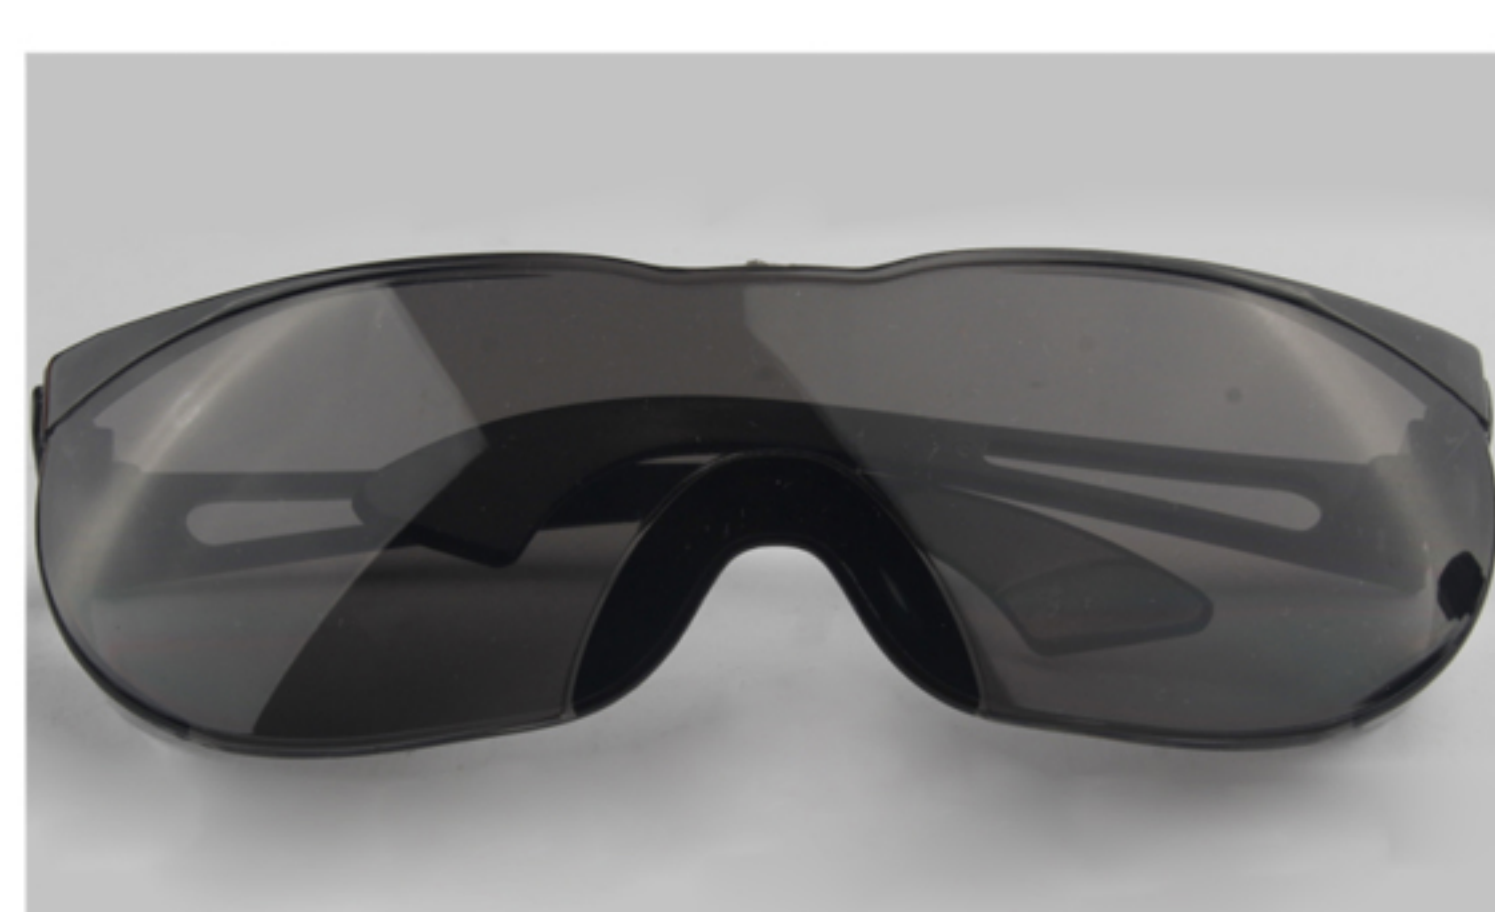

36

TOC076

Frame material: PC
 Lens material: PC
 Product weight: 28g
 Product color: one colors
 Configuration: single set of glasses

37

TOC036

Frame material: PC
 Lens material: PC
 Product weight: 32g
 Product color: one colors
 Configuration: single set of glasses