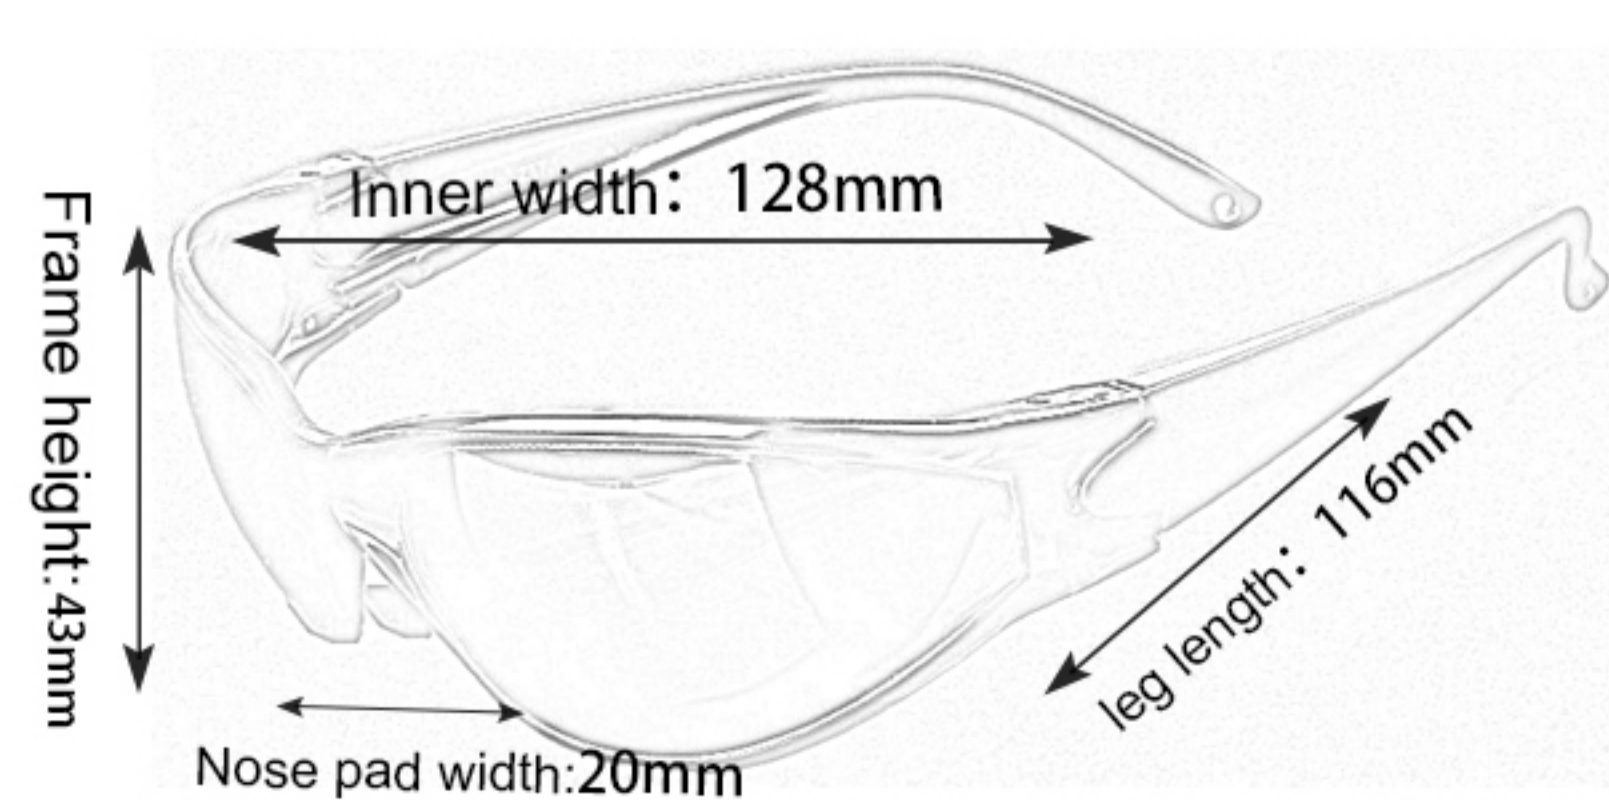

42

TOC025

Frame material: PC
 Lens material: PC
 Product weight: 78g
 Product color: one colors
 Configuration: single set of glasses

43

TOC005

Frame material: PC
 Lens material: PC
 Product weight: 30g
 Product color: one colors
 Configuration: single set of glasses