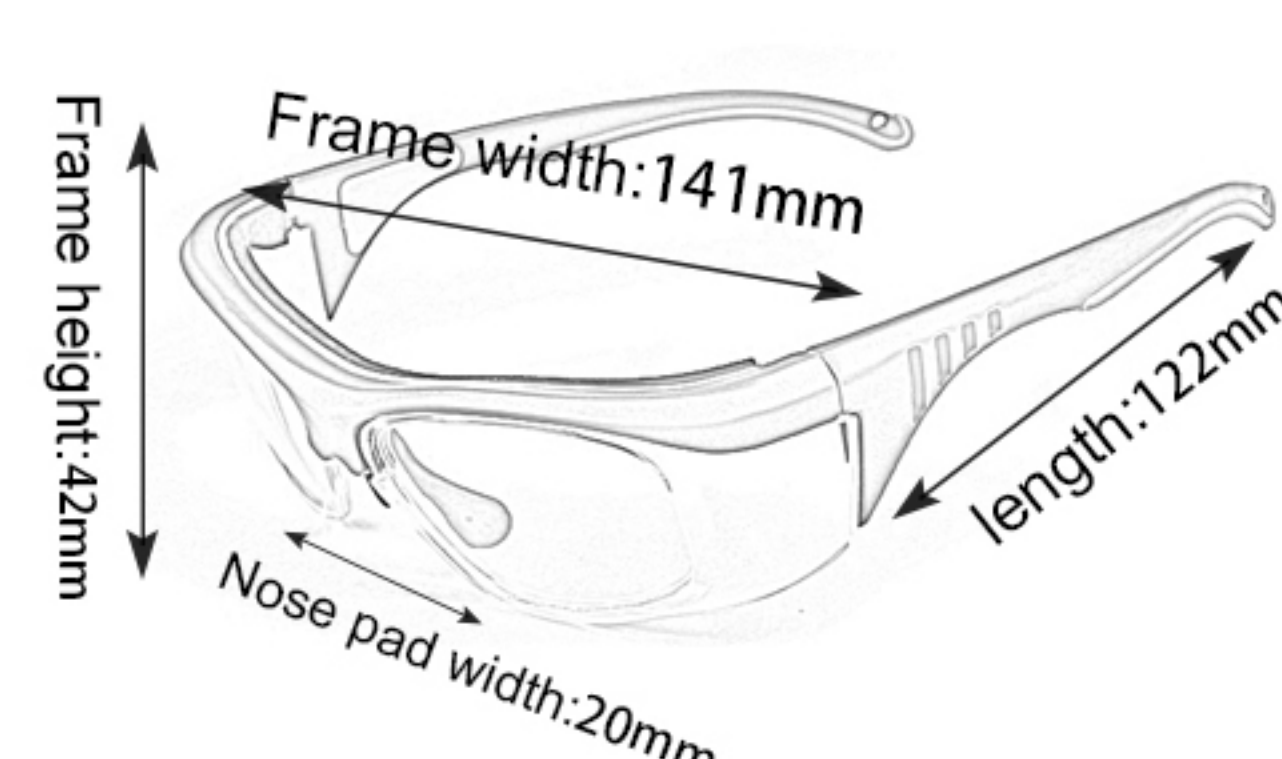

SAFETY GLASSES CATALOGUE

www.HEAPPY.com

AL026

Frame material: PC
 Lens material: PC
 Product weight: 30g
 Product color: ten colors
 Configuration: single set of glasses

01

AL026 (Laser welding)

Frame material: PC
 Lens material: PC
 Product weight: 32g
 Product color: ten colors
 Configuration: single set of glasses

02

AL027

Frame material: PC
 Lens material: PC
 Product weight: 32g
 Product color: two colors
 Configuration: single set of glasses

03

DK1 (Laser welding)

Frame material: PC
 Lens material: PC
 Product weight: 38g
 Product color: three colors
 Configuration: single set of glasses

04

DK-4

Frame material: PC
 Lens material: PC
 Product weight: 34g
 Product color: six colors
 Configuration: single set of glasses

05

DK1

Frame material: PC
 Lens material: PC
 Product weight: 30g
 Product color: eleven colors
 Configuration: single set of glasses