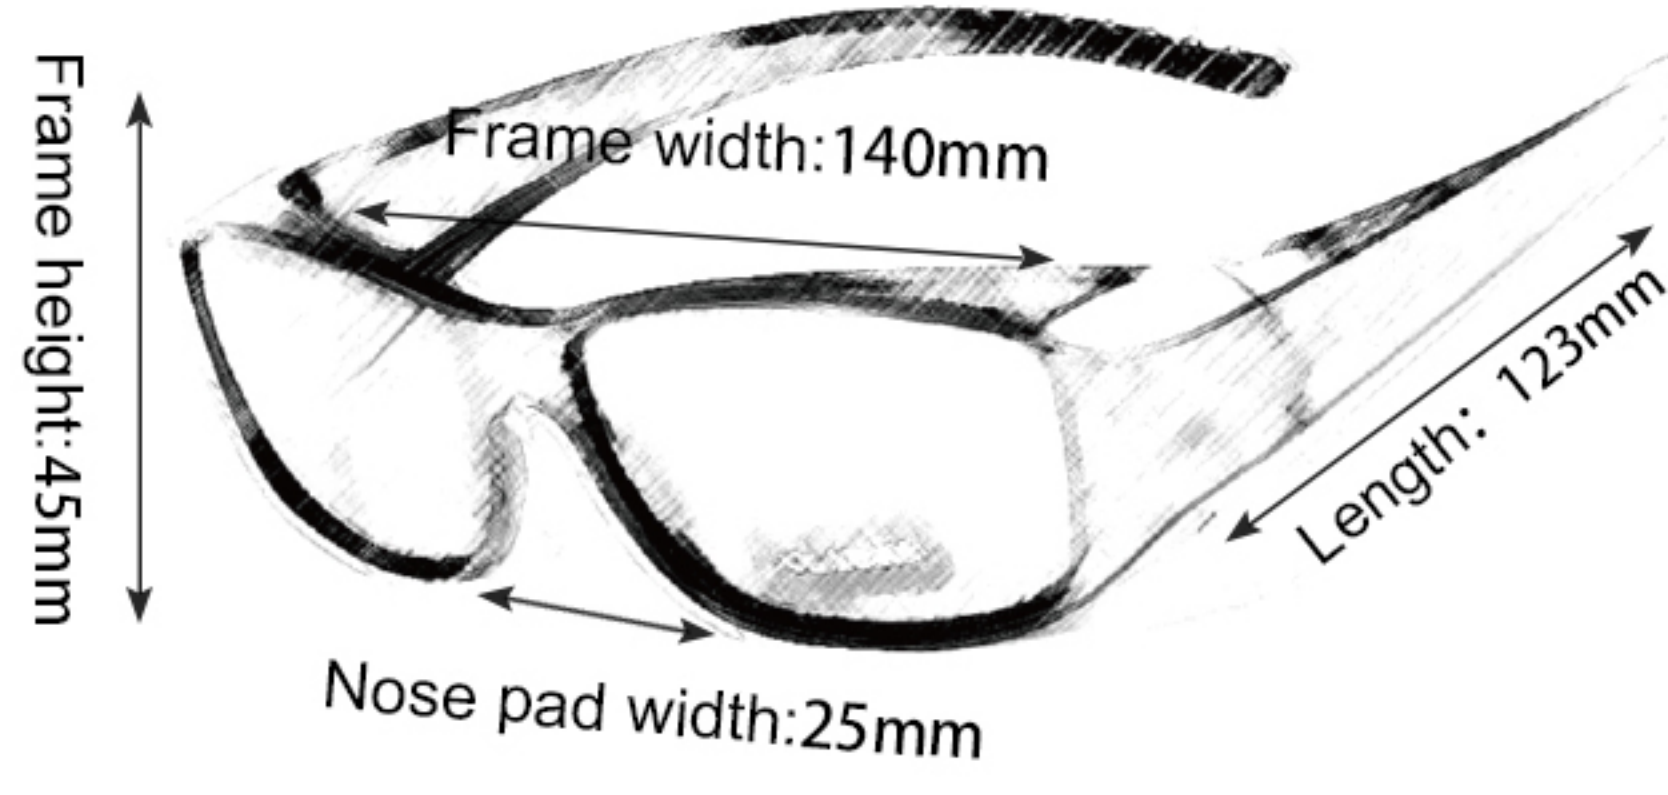

K004

Frame material: PC
Lens material: TAC
Product weight: 32g
Product color: one color
Configuration: single set of glasses