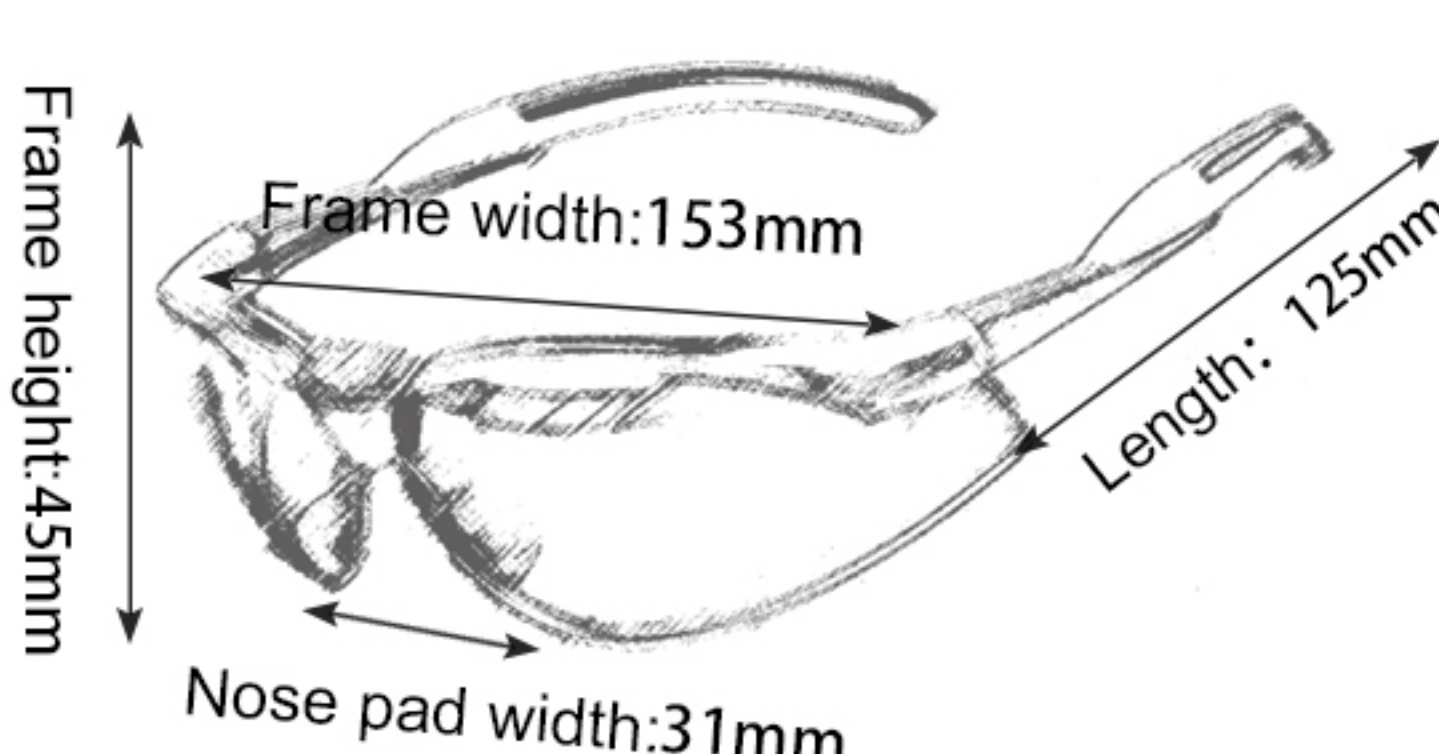

TOC019

Frame material: PC
Lens material: PC
Product weight: 32g
Product color: one colors
Configuration: single set of glasses