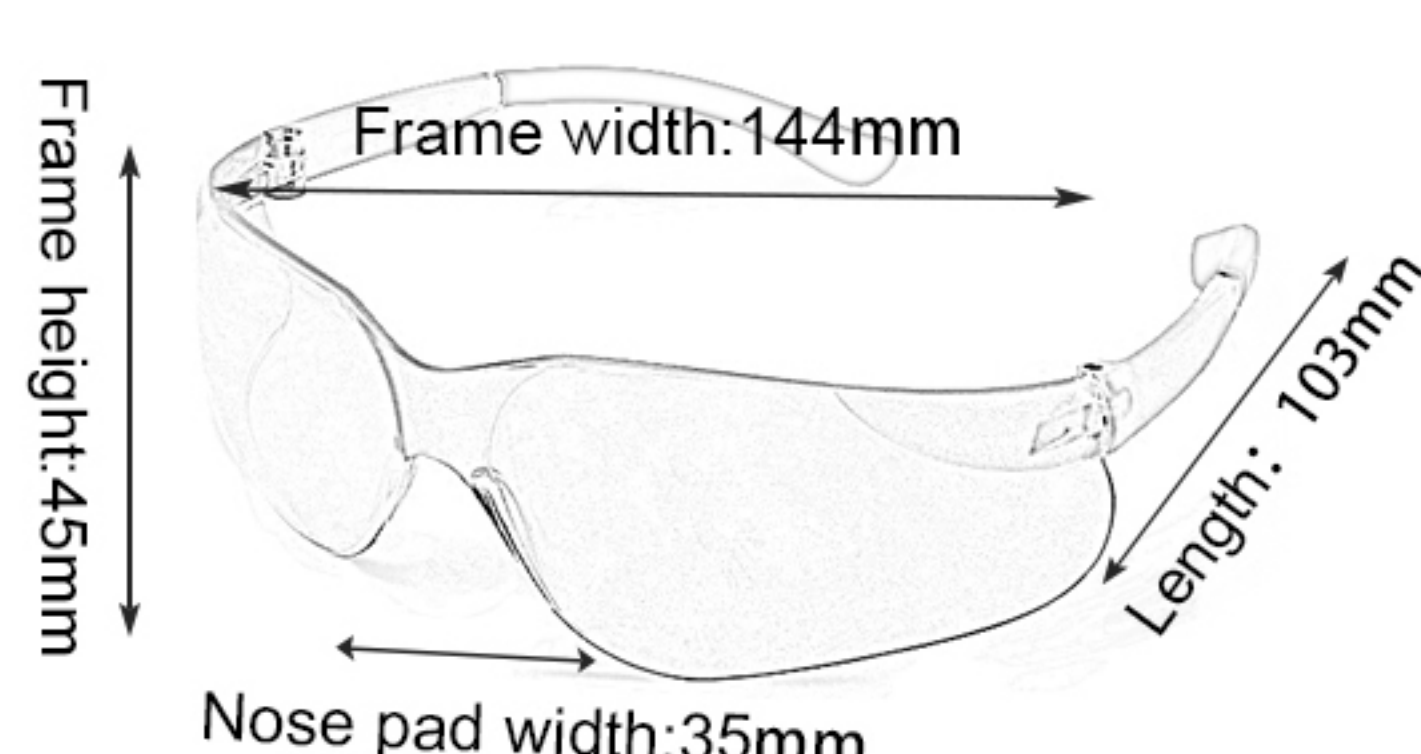

TOC008

Frame material: PC
Lens material: PC
Product weight: 30g
Product color: two colors
Configuration: single set of glasses