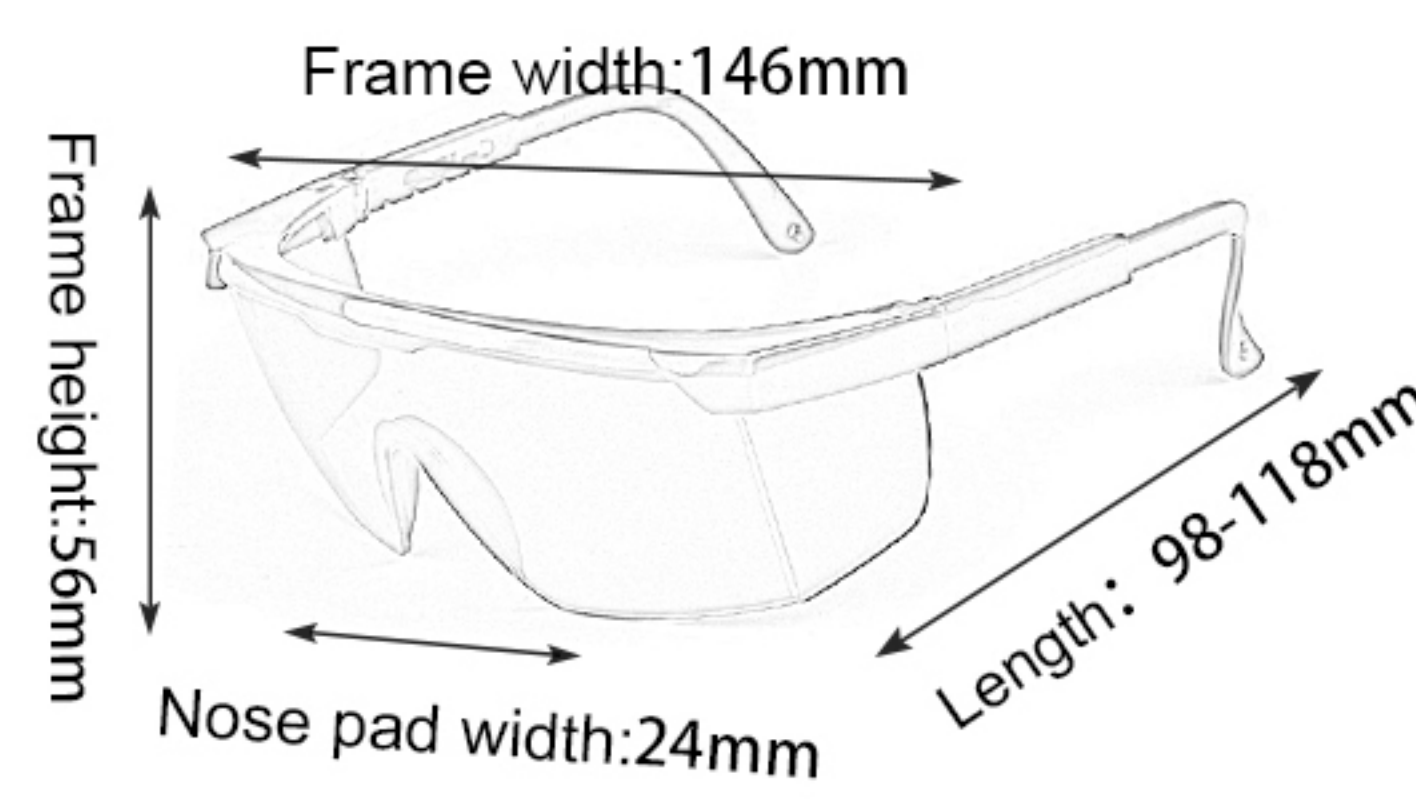

SAFETY GLASSES CATALOGUE

www.HEAPPY.com

AL026

Frame material: PC
 Lens material: PC
 Product weight: 30g
 Product color: ten colors
 Configuration: single set of glasses

01

AL026 (Laser welding)

Frame material: PC
 Lens material: PC
 Product weight: 32g
 Product color: ten colors
 Configuration: single set of glasses

02

AL027

Frame material: PC
 Lens material: PC
 Product weight: 32g
 Product color: two colors
 Configuration: single set of glasses

03

DK1 (Laser welding)

Frame material: PC
 Lens material: PC
 Product weight: 38g
 Product color: three colors
 Configuration: single set of glasses

04

DK-4

Frame material: PC
 Lens material: PC
 Product weight: 34g
 Product color: six colors
 Configuration: single set of glasses

05

DK1

Frame material: PC
 Lens material: PC
 Product weight: 30g
 Product color: eleven colors
 Configuration: single set of glasses