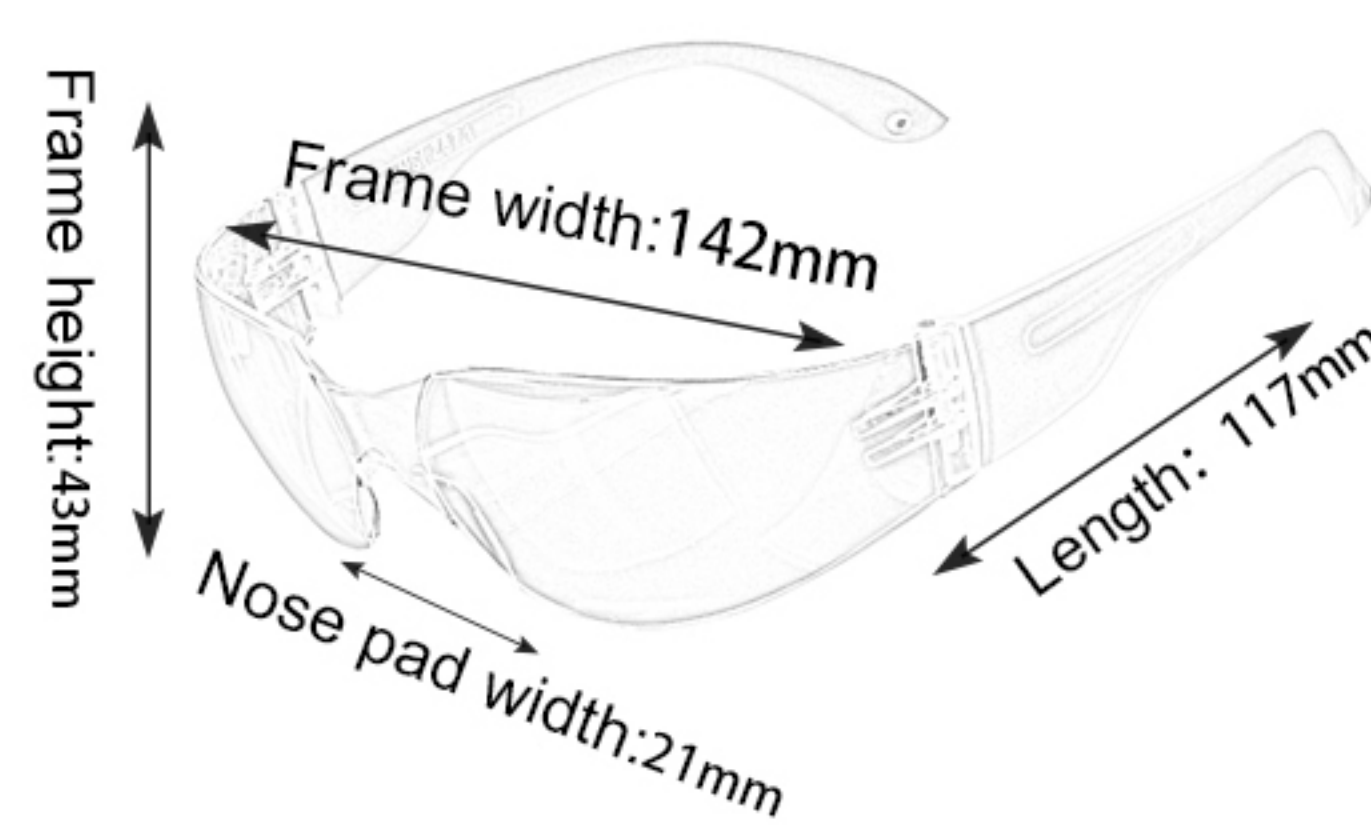

08

DK3

Frame material: PC
 Lens material: PC
 Product weight: 22g
 Product color: two colors
 Configuration: single set of glasses

09

SP0868-1

Frame material: PC
 Lens material: PC
 Product weight: 34g
 Product color: one colors
 Configuration: single set of glasses

10

TOC006

Frame material: PC
 Lens material: PC
 Product weight: 28g
 Product color: one colors
 Configuration: single set of glasses

11

TOC029

Frame material: PC
 Lens material: PC
 Product weight: 31g
 Product color: two colors
 Configuration: single set of glasses