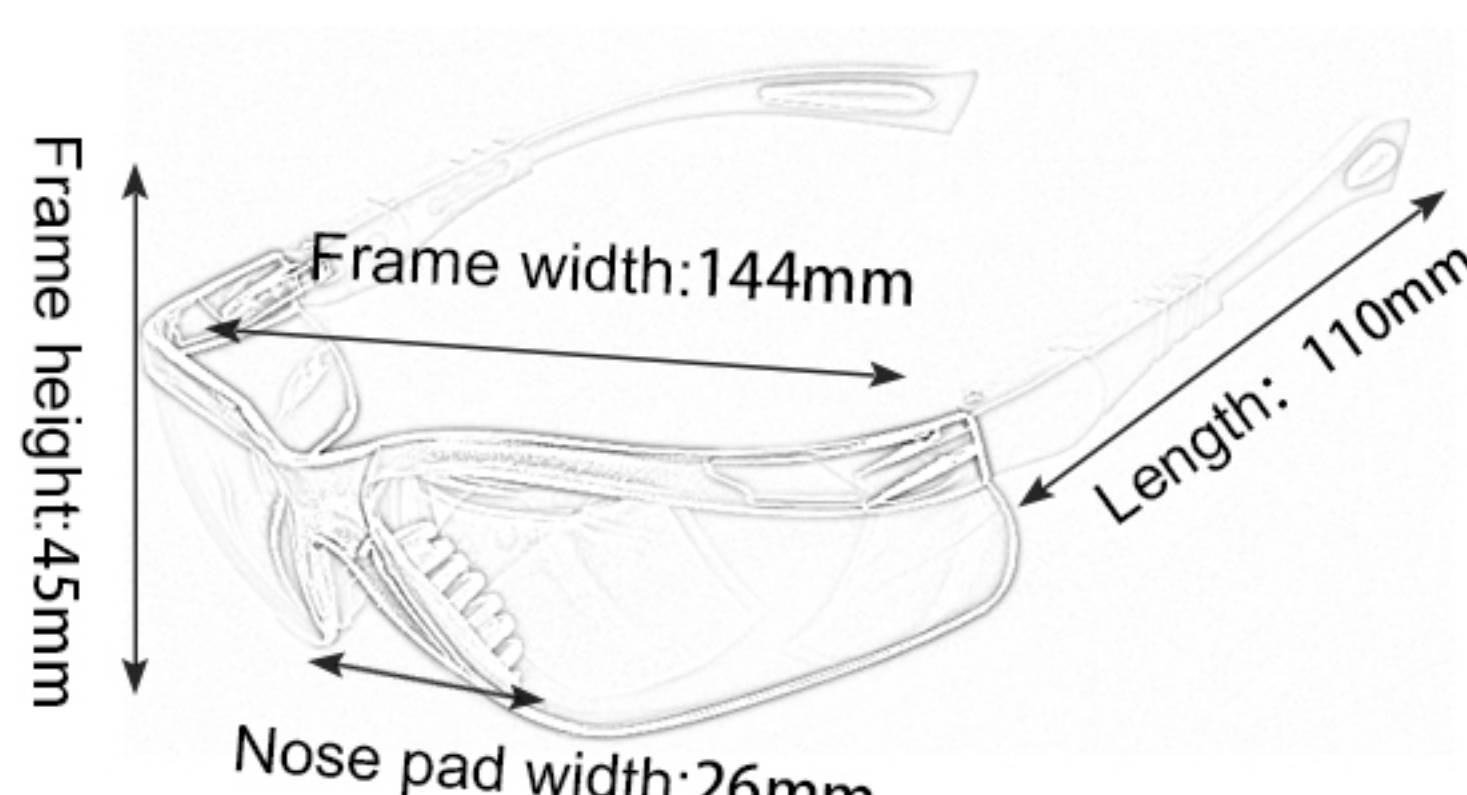

12

TOC008

Frame material: PC
 Lens material: PC
 Product weight: 30g
 Product color: two colors
 Configuration: single set of glasses

13

TOC033

Frame material: PC
 Lens material: PC
 Product weight: 30g
 Product color: one colors
 Configuration: single set of glasses