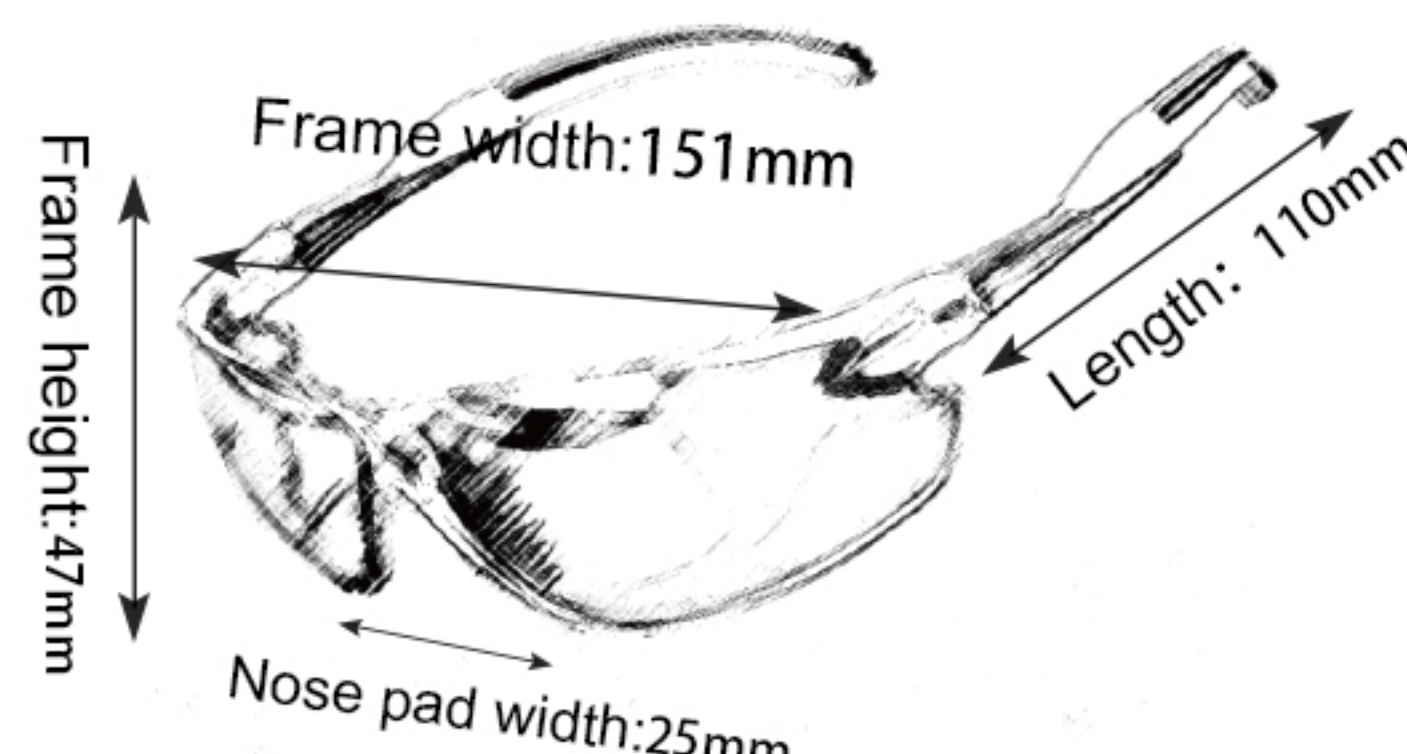

TOC045

Frame material: PC
Lens material: PC
Product weight: 34g
Product color: one colors
Configuration: single set of glasses