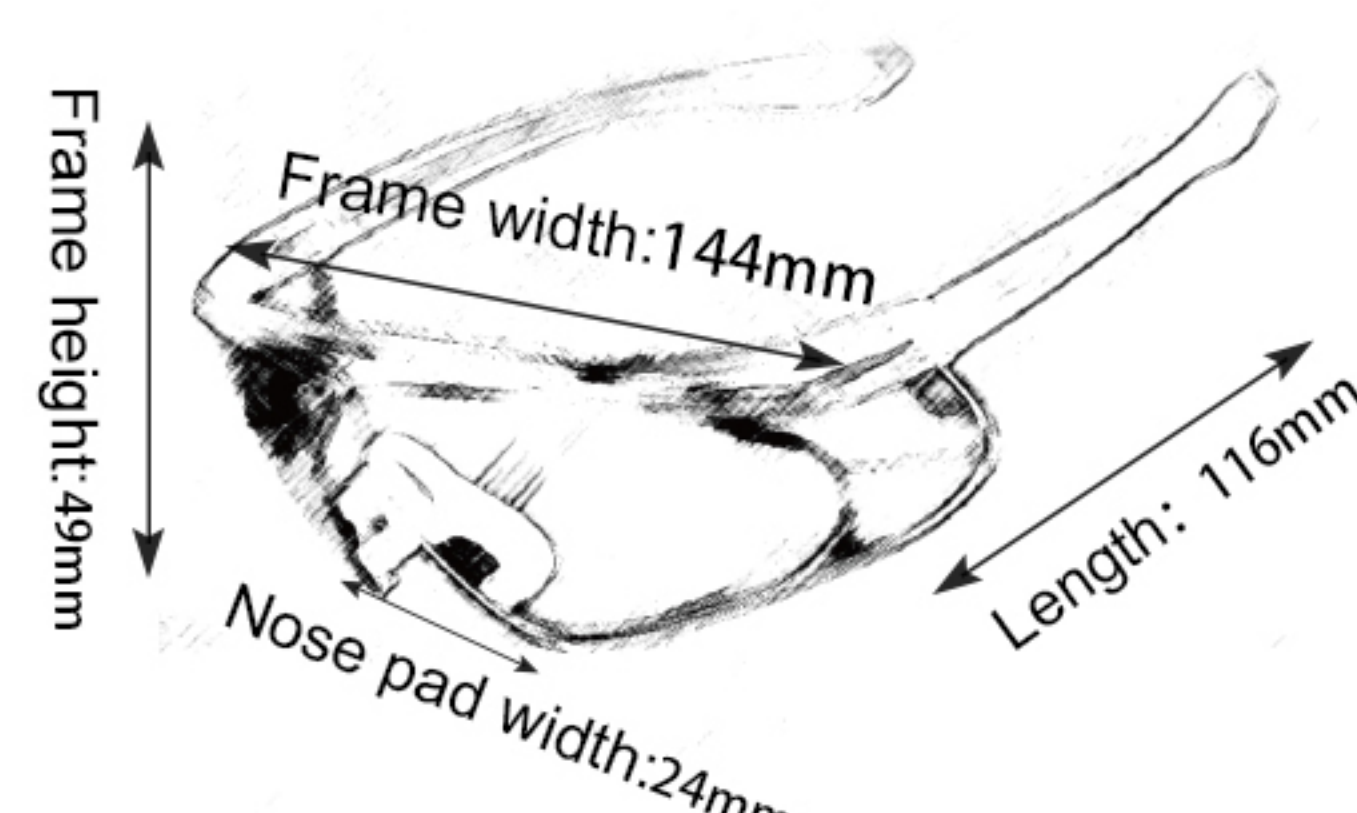

16

TOC045

Frame material: PC
 Lens material: PC
 Product weight: 34g
 Product color: one colors
 Configuration: single set of glasses

17

TOC046A

Frame material: PC
 Lens material: PC
 Product weight: 28g
 Product color: one colors
 Configuration: single set of glasses