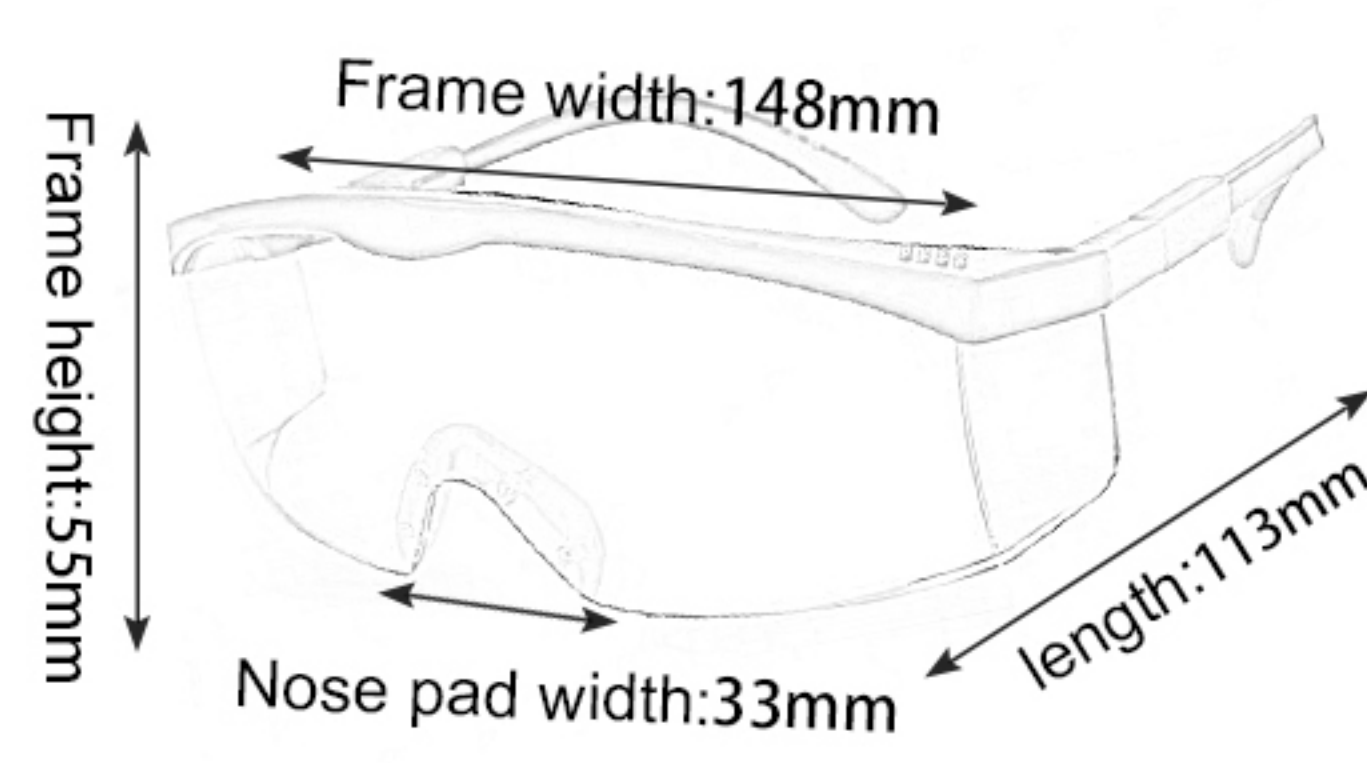

SAFETY GLASSES CATALOGUE

www.HEAPPY.com

AL026

Frame material: PC
 Lens material: PC
 Product weight: 30g
 Product color: ten colors
 Configuration: single set of glasses

01

AL026 (Laser welding)

Frame material: PC
 Lens material: PC
 Product weight: 32g
 Product color: ten colors
 Configuration: single set of glasses

02

AL027

Frame material: PC
 Lens material: PC
 Product weight: 32g
 Product color: two colors
 Configuration: single set of glasses

03

DK1 (Laser welding)

Frame material: PC
 Lens material: PC
 Product weight: 38g
 Product color: three colors
 Configuration: single set of glasses

04

DK-4

Frame material: PC
 Lens material: PC
 Product weight: 34g
 Product color: six colors
 Configuration: single set of glasses

05

DK1

Frame material: PC
 Lens material: PC
 Product weight: 30g
 Product color: eleven colors
 Configuration: single set of glasses