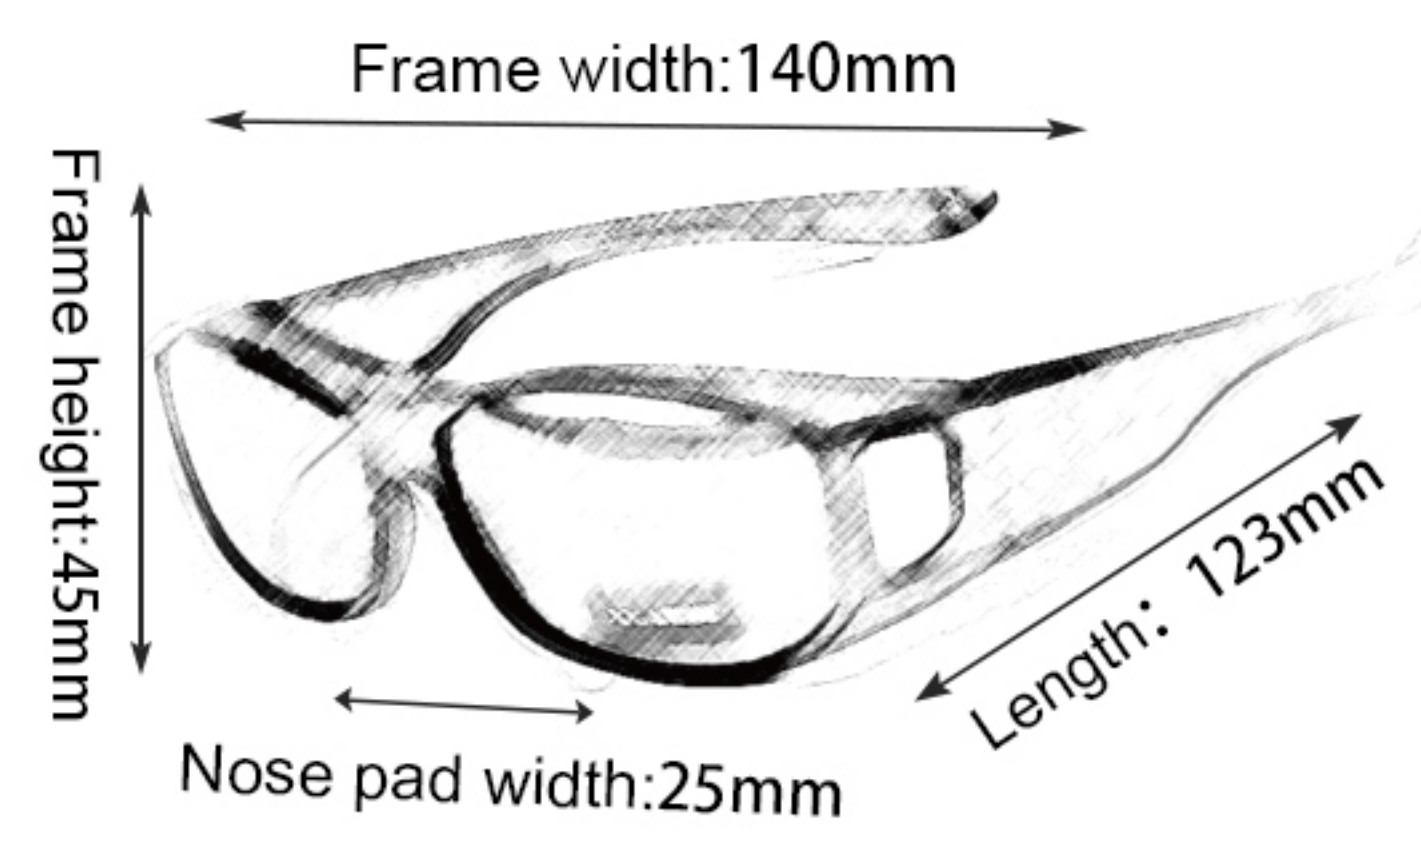

K002

Frame material: PC
Lens material: TAC
Product weight: 32g
Product color: one color
Configuration: single set of glasses