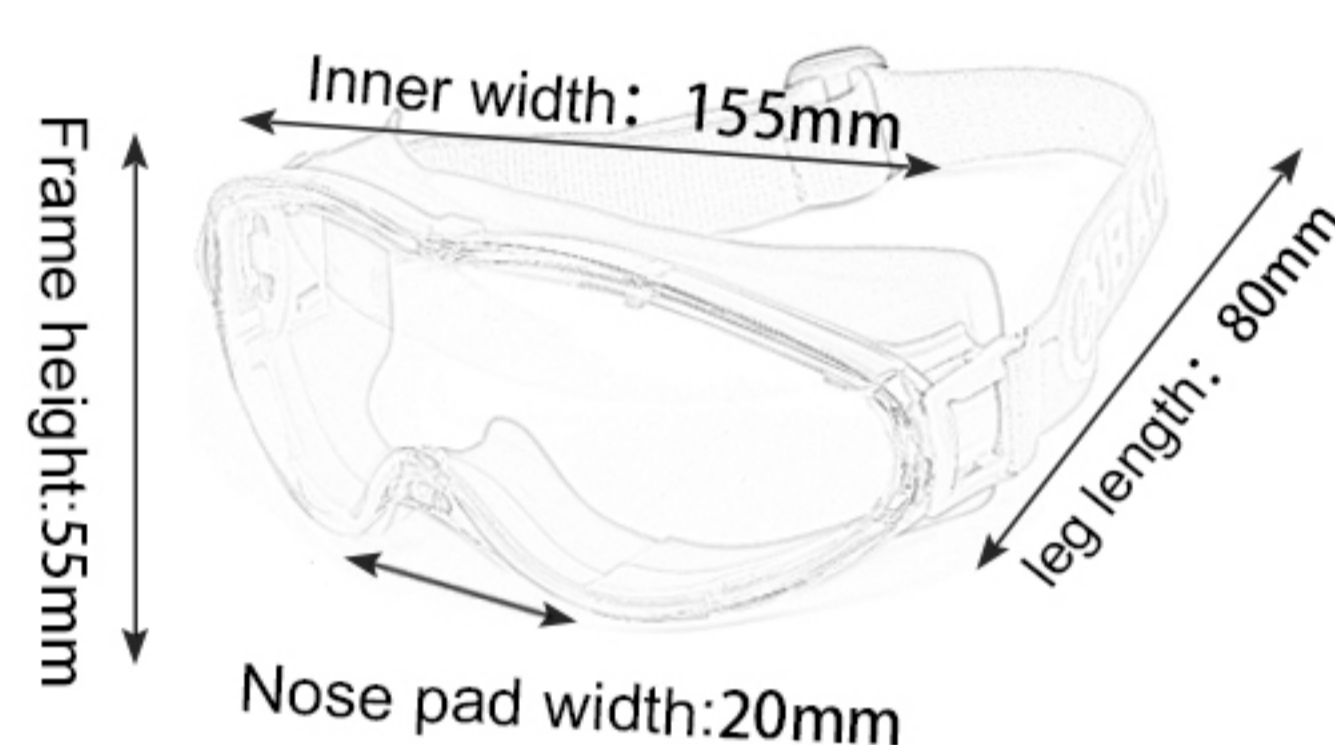

EF008

Frame material: TPU
Lens material: PC
Product weight: 73g
Product color: three colors
Configuration: single set of glasses