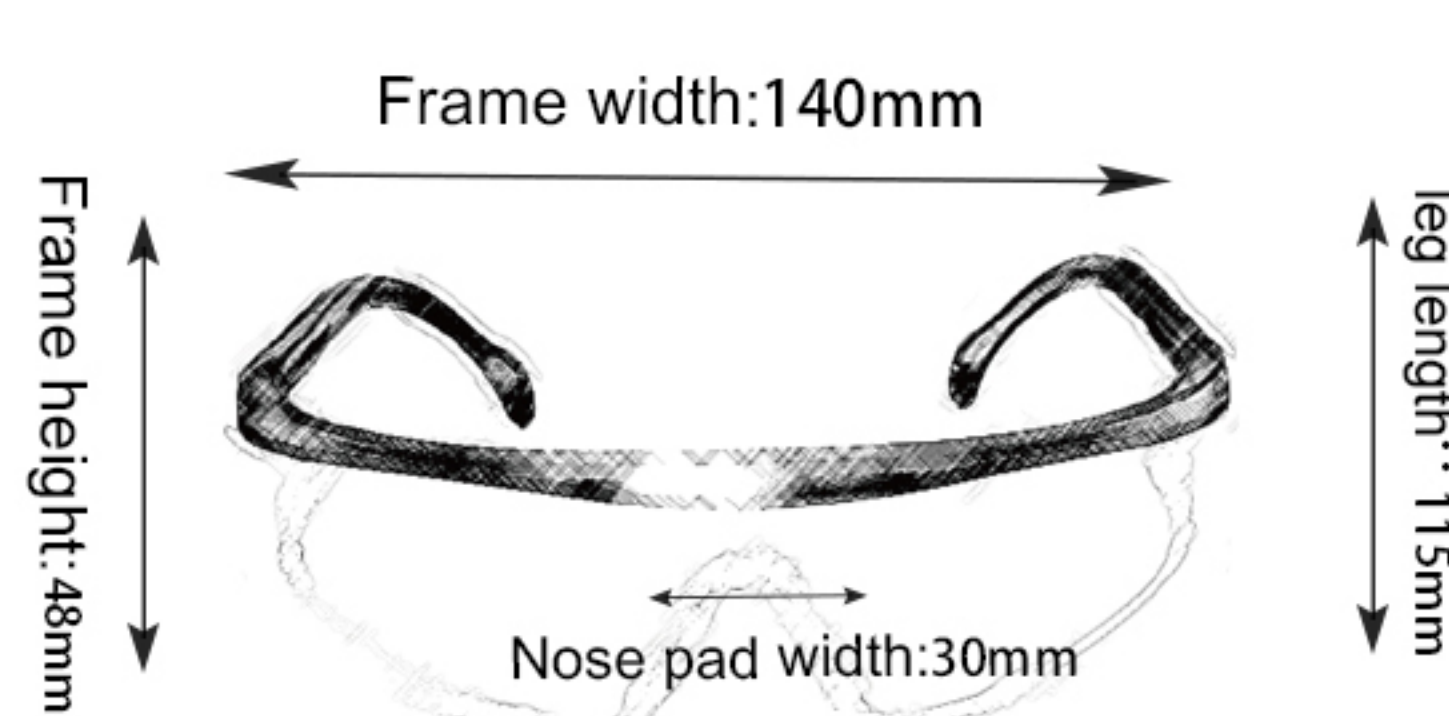

36

TOC076

Frame material: PC
 Lens material: PC
 Product weight: 28g
 Product color: one colors
 Configuration: single set of glasses

37

TOC036

Frame material: PC
 Lens material: PC
 Product weight: 32g
 Product color: one colors
 Configuration: single set of glasses