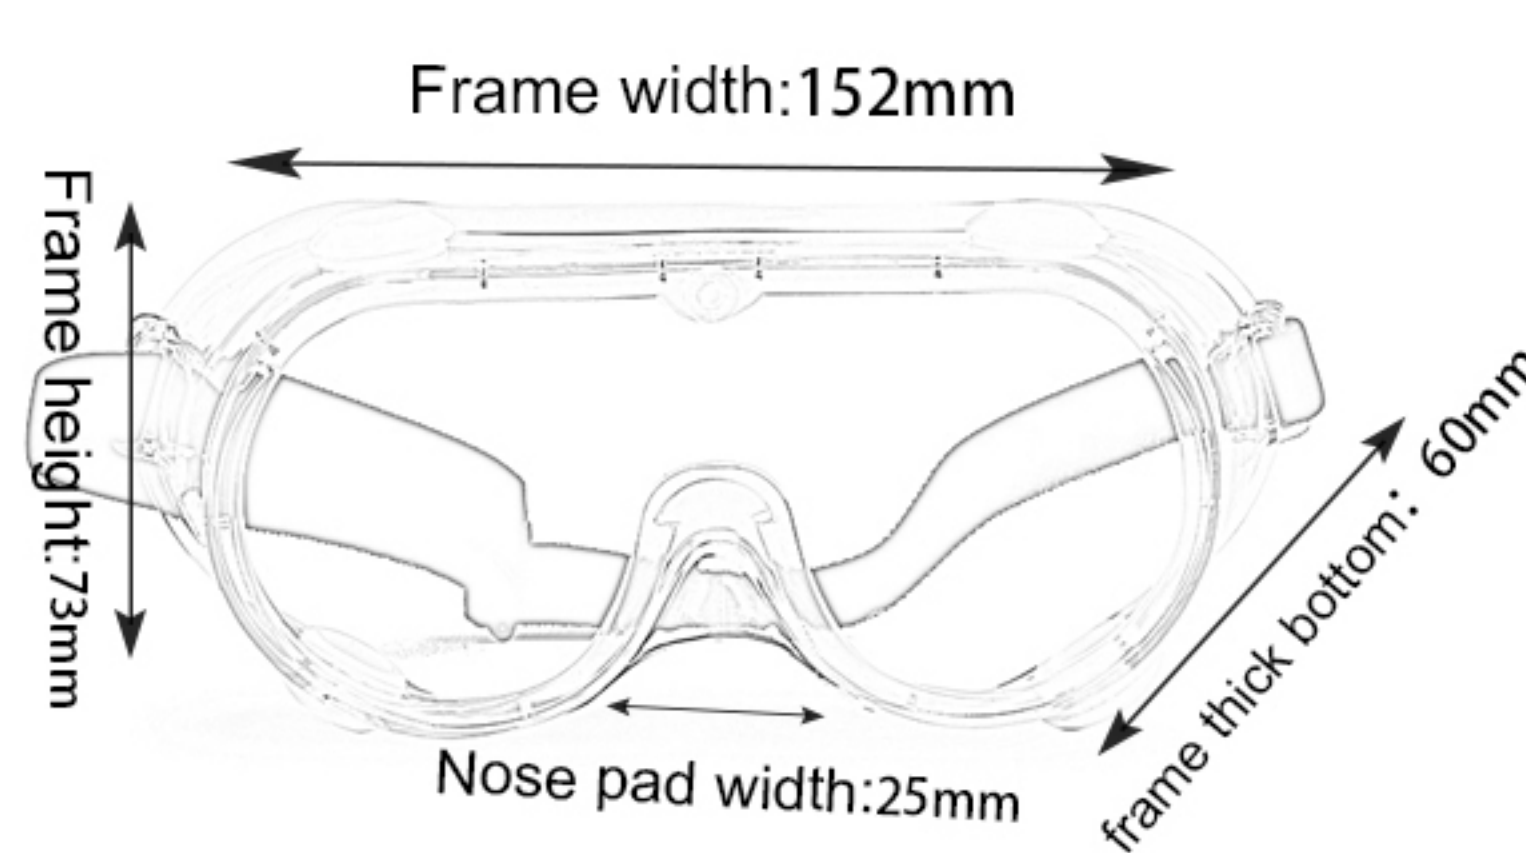

EF002(four beads)

Frame material: PVC
Lens material: PC
Product weight: 79g
Product color: one colors
Configuration: single set of glasses