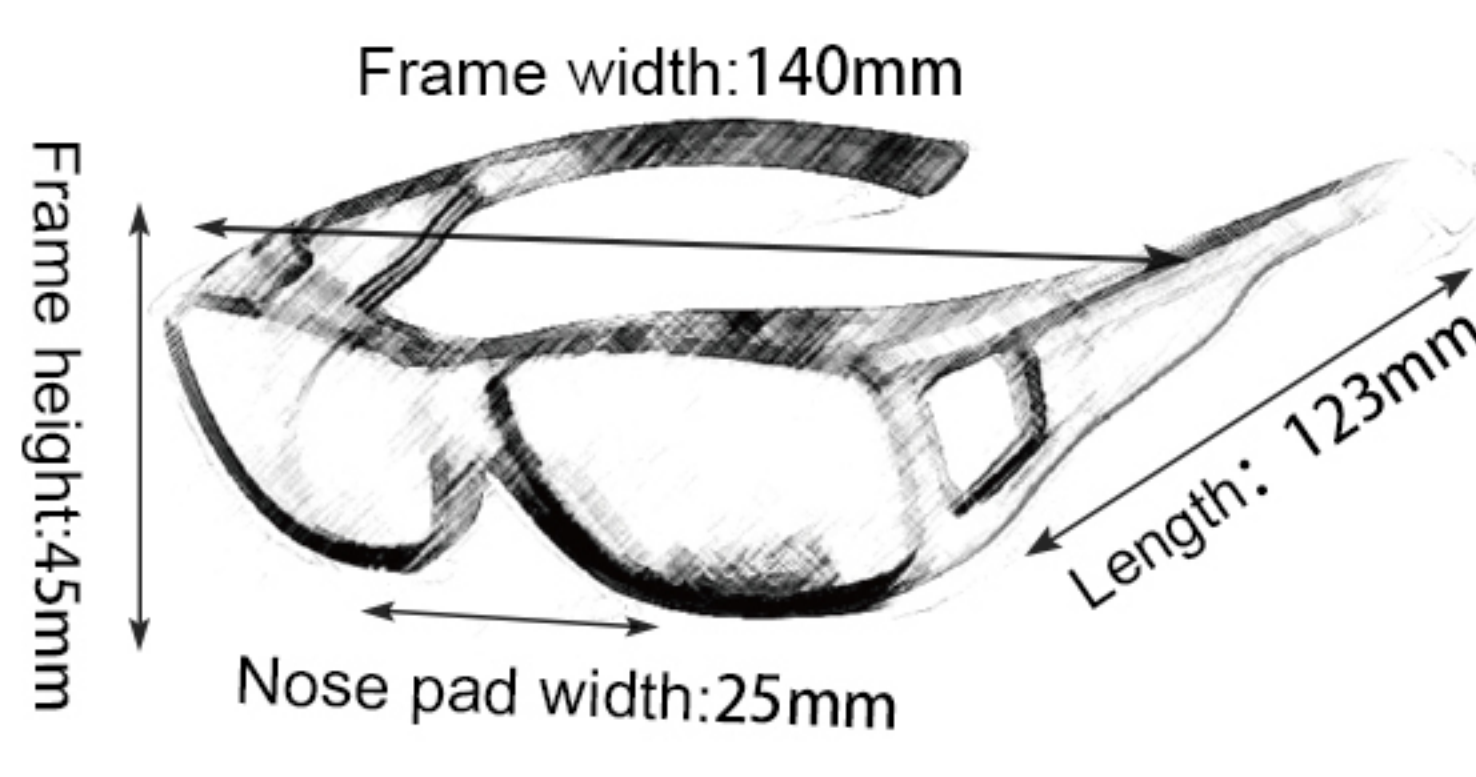

24

EF002(four beads)

Frame material: PVC
 Lens material: PC
 Product weight: 79g
 Product color: one colors
 Configuration: single set of glasses

25

K001

Frame material: PC
 Lens material: TAC
 Product weight: 32g
 Product color: one color
 Configuration: single set of glasses