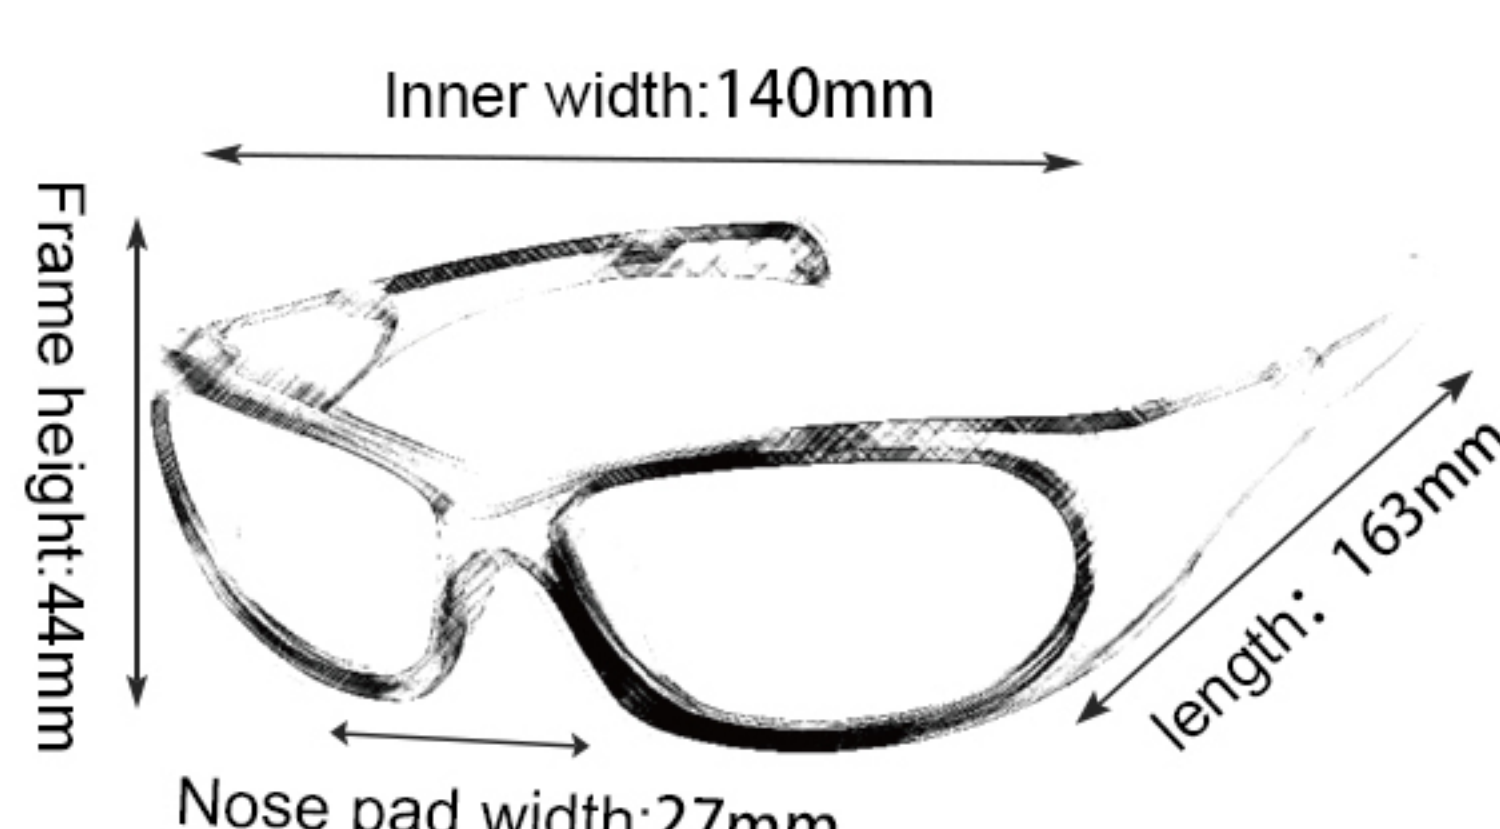

ST010

Frame material: PC
 Lens material: PC
 Product weight: 25g
 Product color: two colors
 Configuration: single set of glasses

33

916

Frame material: PC
 Lens material: PC
 Product weight: 34g
 Product color: two colors
 Configuration: single set of glasses