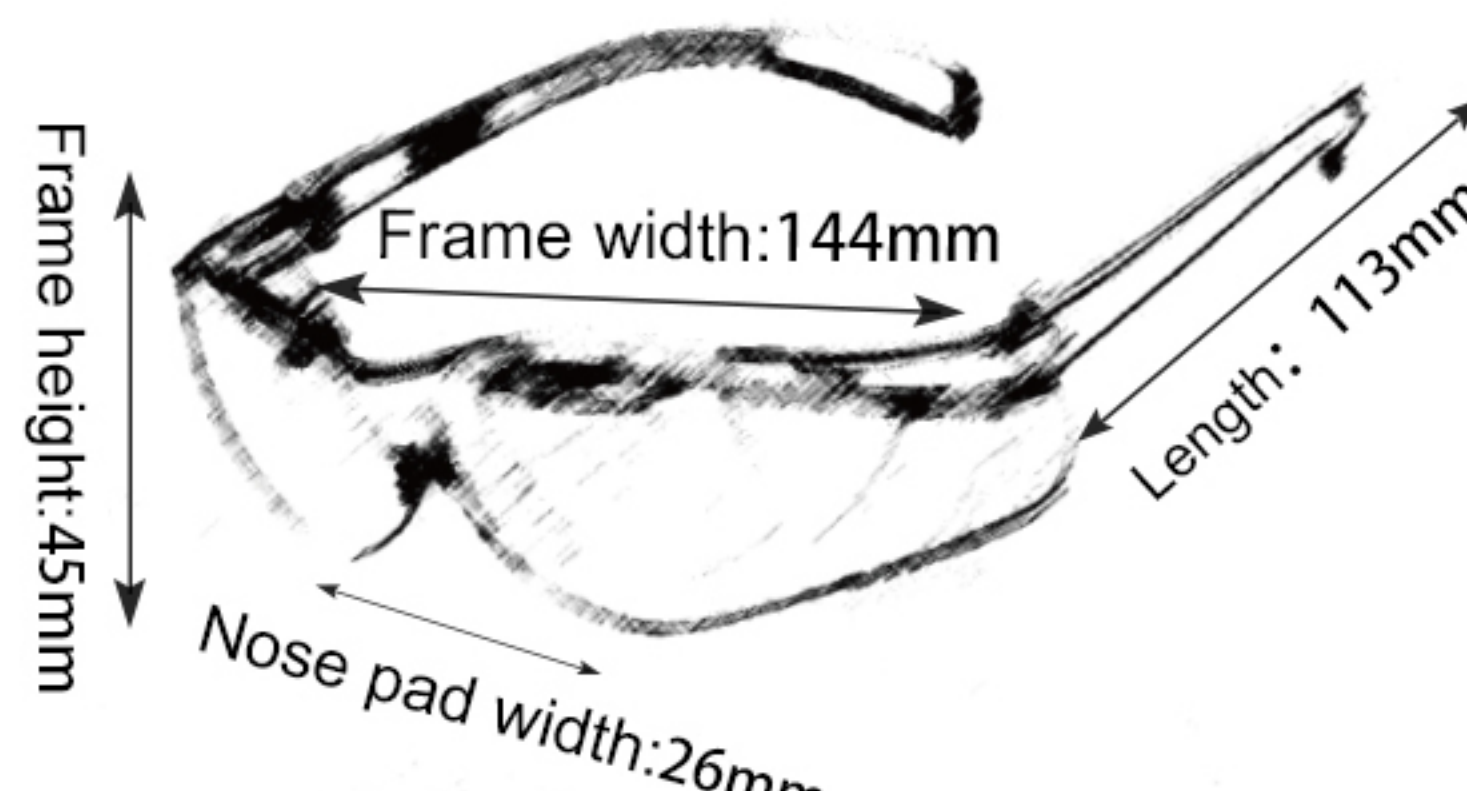

14

TOC019

Frame material: PC
 Lens material: PC
 Product weight: 32g
 Product color: one colors
 Configuration: single set of glasses

15

TOC033A

Frame material: PC
 Lens material: PC
 Product weight: 22g
 Product color: two colors
 Configuration: single set of glasses