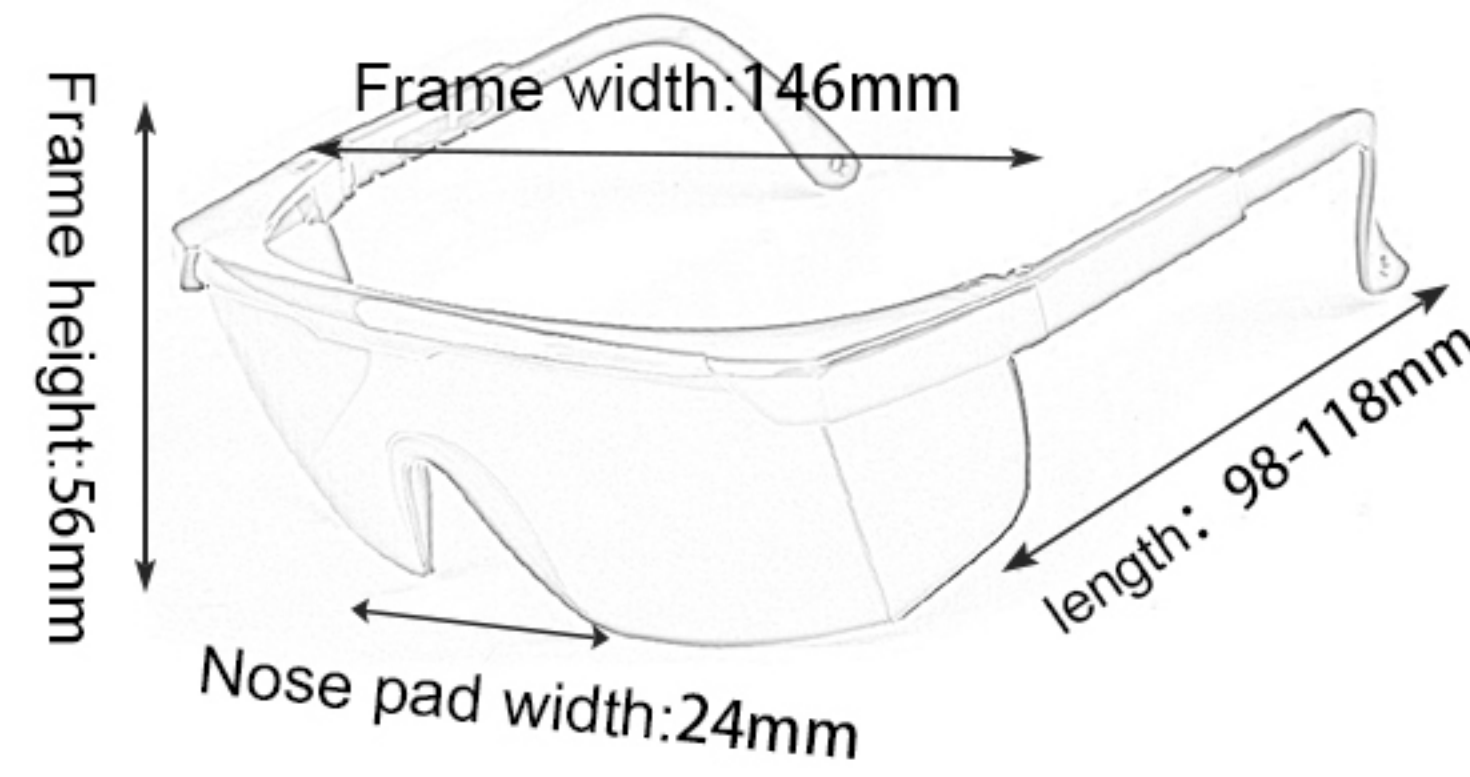

SAFETY GLASSES CATALOGUE

www.HEAPPY.com

AL026

Frame material: PC
 Lens material: PC
 Product weight: 30g
 Product color: ten colors
 Configuration: single set of glasses

01

AL026 (Laser welding)

Frame material: PC
 Lens material: PC
 Product weight: 32g
 Product color: ten colors
 Configuration: single set of glasses

02

AL027

Frame material: PC
 Lens material: PC
 Product weight: 32g
 Product color: two colors
 Configuration: single set of glasses

03

DK1 (Laser welding)

Frame material: PC
 Lens material: PC
 Product weight: 38g
 Product color: three colors
 Configuration: single set of glasses

04

DK-4

Frame material: PC
 Lens material: PC
 Product weight: 34g
 Product color: six colors
 Configuration: single set of glasses

05

DK1

Frame material: PC
 Lens material: PC
 Product weight: 30g
 Product color: eleven colors
 Configuration: single set of glasses