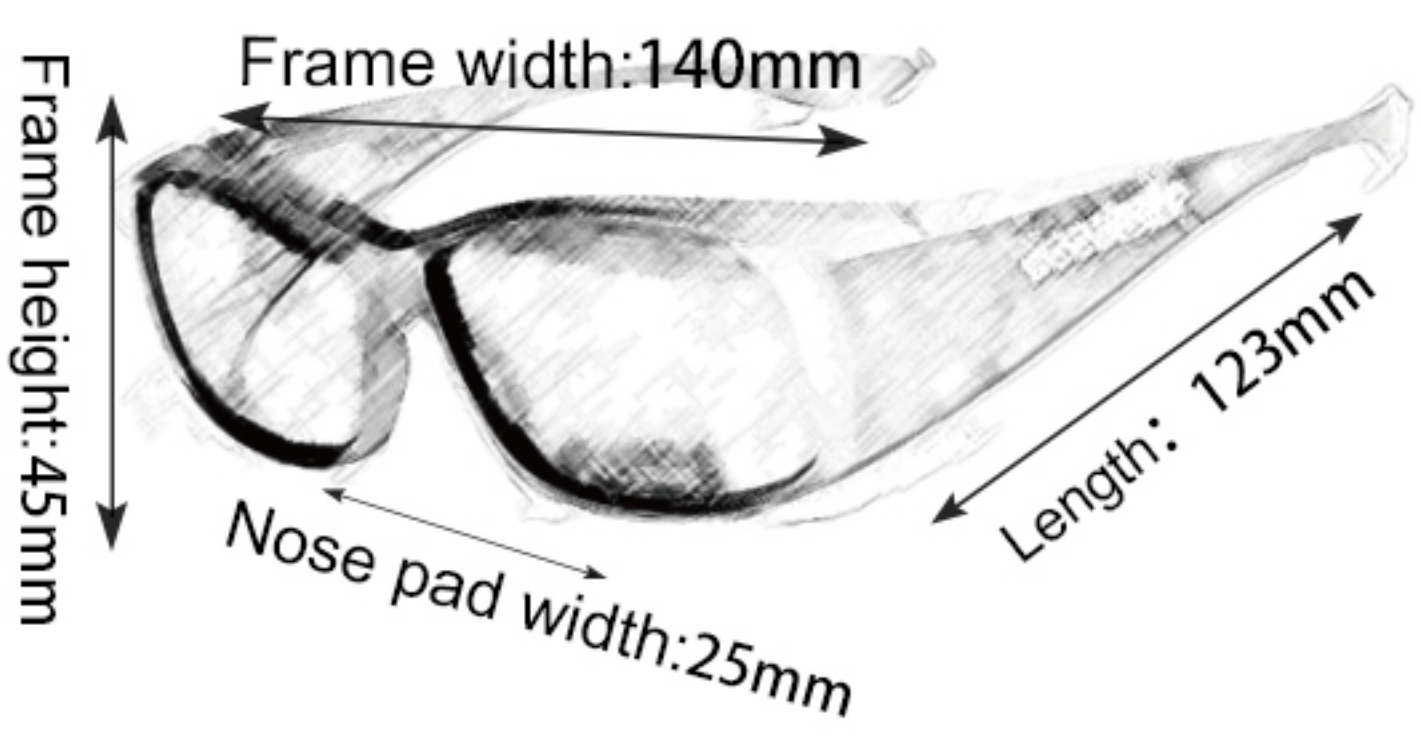

K005

Frame material: PC
Lens material: TAC
Product weight: 32g
Product color: one color
Configuration: single set of glasses