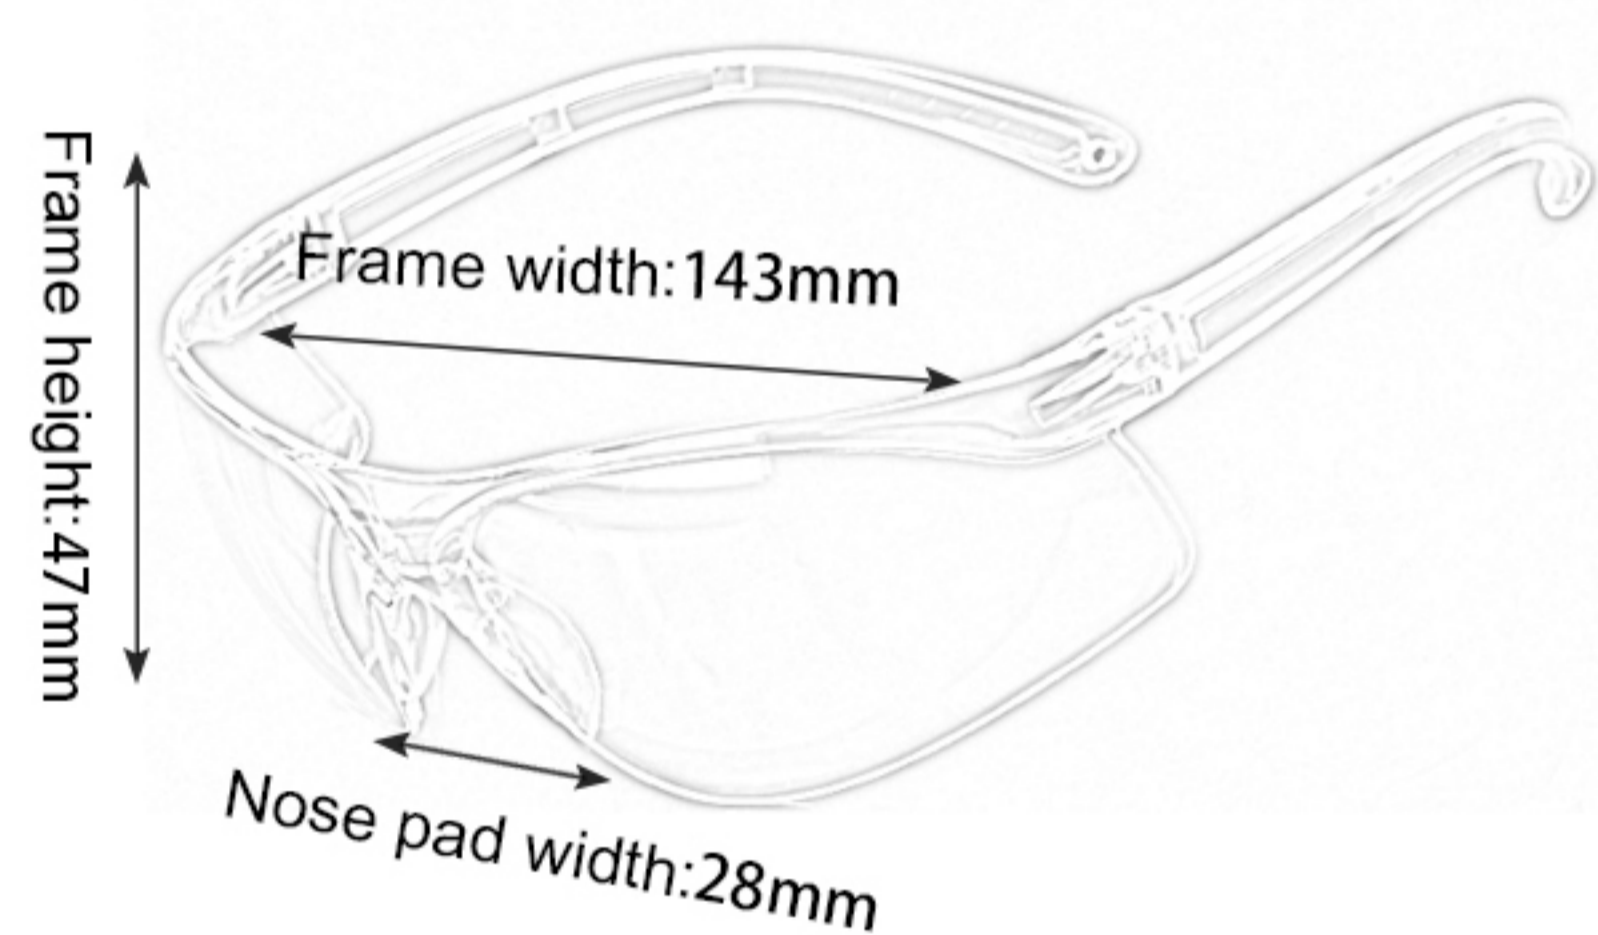

40

EF008

Frame material: TPU
 Lens material: PC
 Product weight: 73g
 Product color: three colors
 Configuration: single set of glasses

41

TOC026

Frame material: PC
 Lens material: PC
 Product weight: 30g
 Product color: one colors
 Configuration: single set of glasses