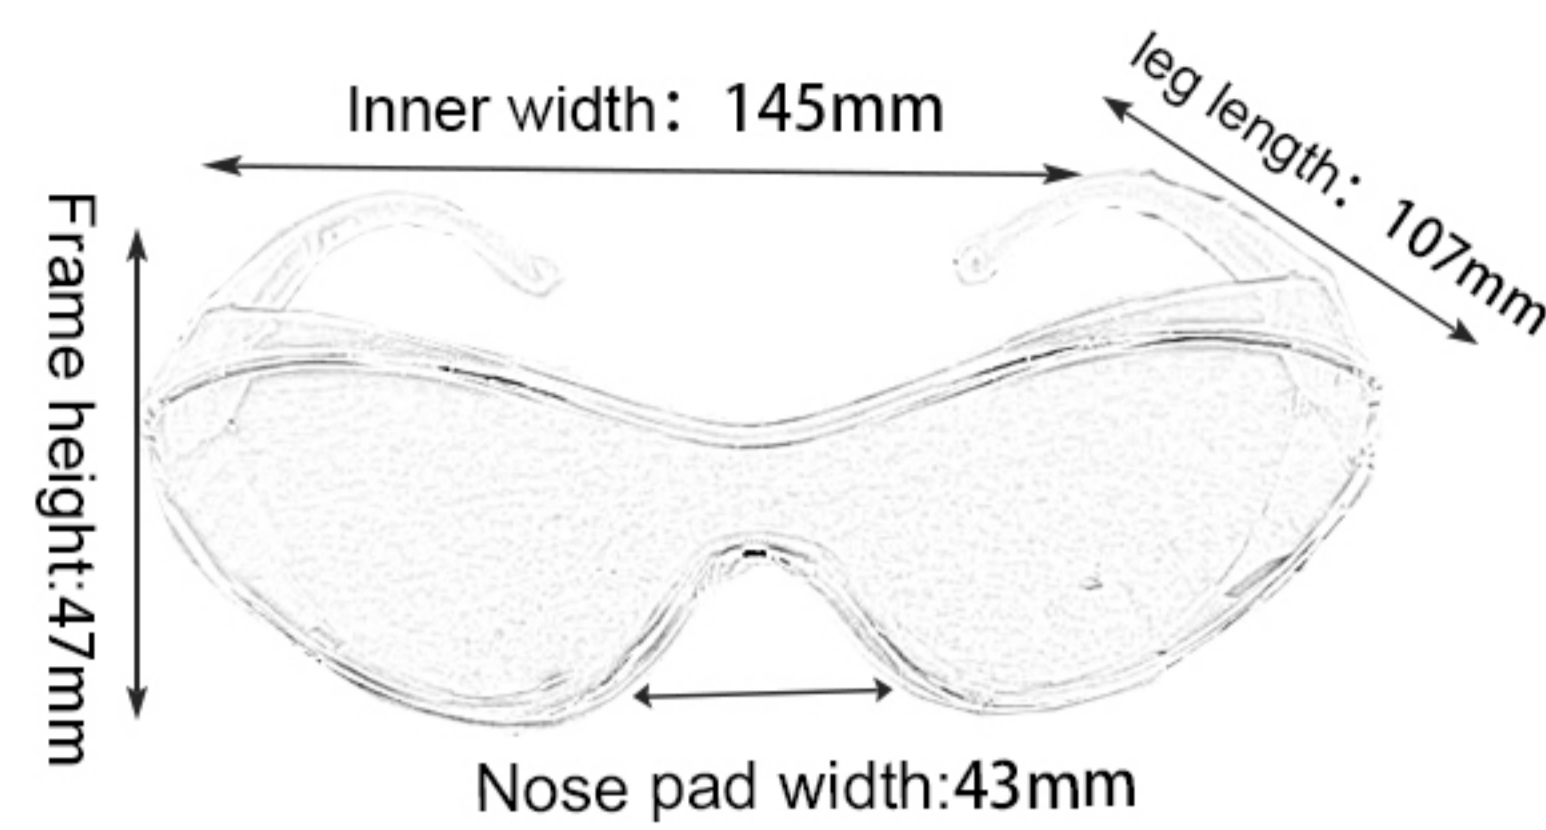

38

TOC078

Frame material: PC
 Lens material: PC
 Product weight: 36g
 Product color: one colors
 Configuration: single set of glasses

39

TOC020

Frame material: PC
 Lens material: PC
 Product weight: 28g
 Product color: one colors
 Configuration: single set of glasses