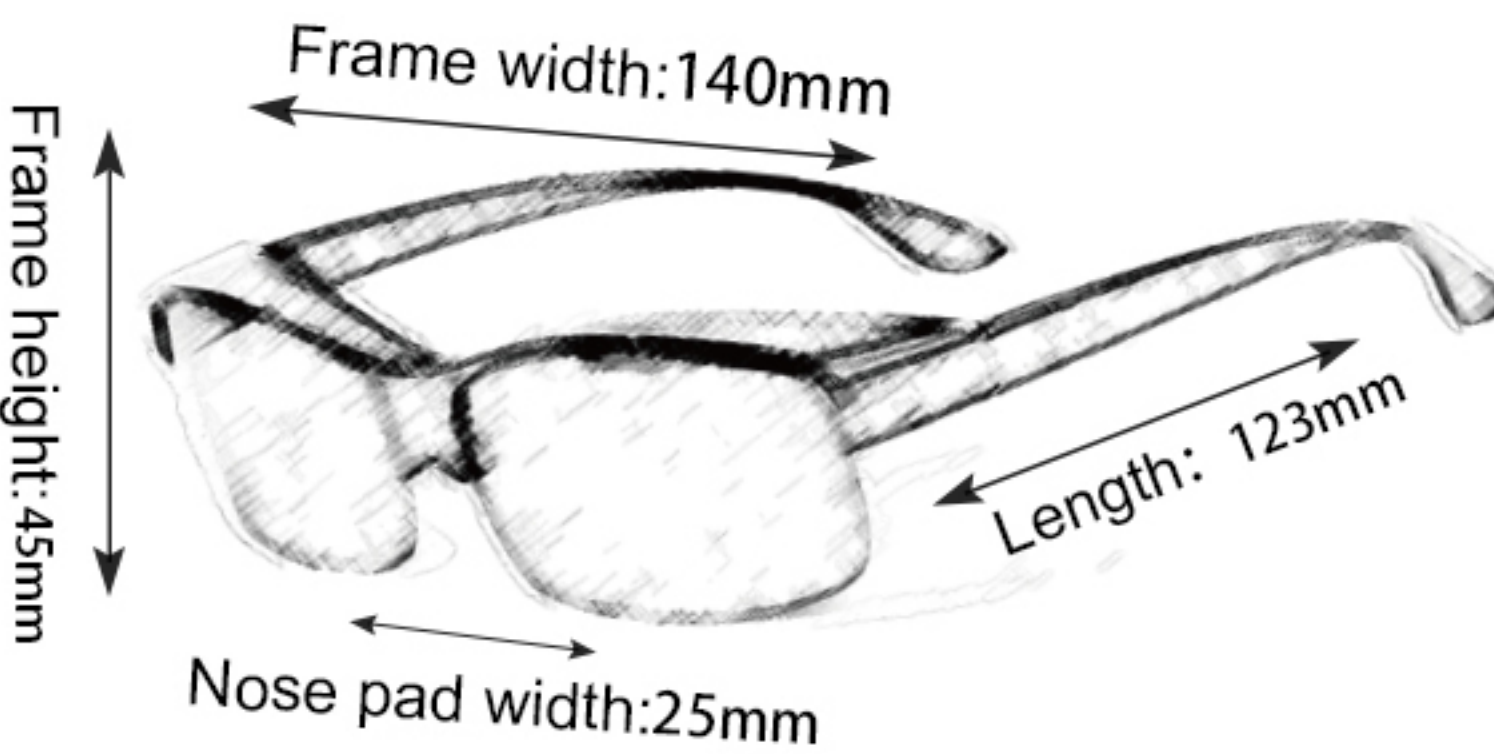

K006

Frame material: PC
Lens material: TAC
Product weight: 32g
Product color: one color
Configuration: single set of glasses