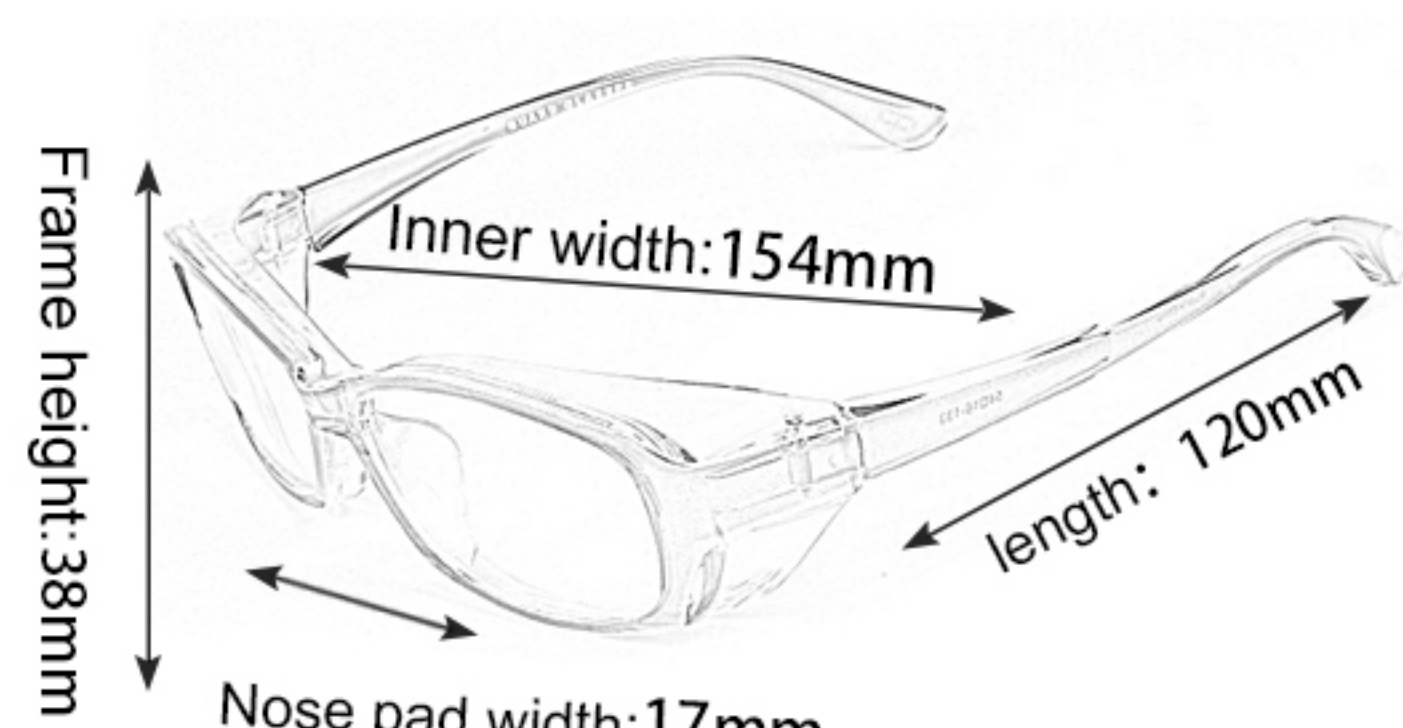

GG101

Frame material: PC
Lens material: PC
Product weight: 26g
Product color: four colors
Configuration: single set of glasses