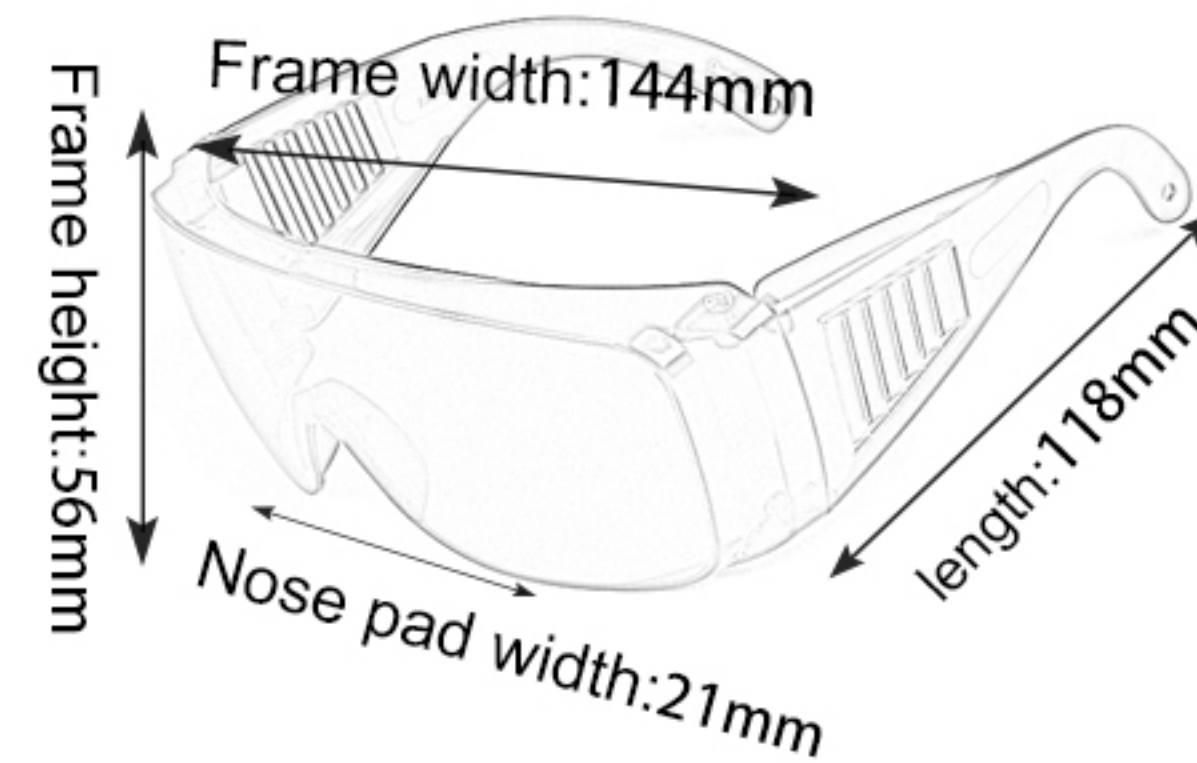

SAFETY GLASSES CATALOGUE

www.HEAPPY.com

AL026

Frame material: PC
 Lens material: PC
 Product weight: 30g
 Product color: ten colors
 Configuration: single set of glasses

01

AL026 (Laser welding)

Frame material: PC
 Lens material: PC
 Product weight: 32g
 Product color: ten colors
 Configuration: single set of glasses

02

AL027

Frame material: PC
 Lens material: PC
 Product weight: 32g
 Product color: two colors
 Configuration: single set of glasses

03

DK1 (Laser welding)

Frame material: PC
 Lens material: PC
 Product weight: 38g
 Product color: three colors
 Configuration: single set of glasses

04

DK-4

Frame material: PC
 Lens material: PC
 Product weight: 34g
 Product color: six colors
 Configuration: single set of glasses

05

DK1

Frame material: PC
 Lens material: PC
 Product weight: 30g
 Product color: eleven colors
 Configuration: single set of glasses