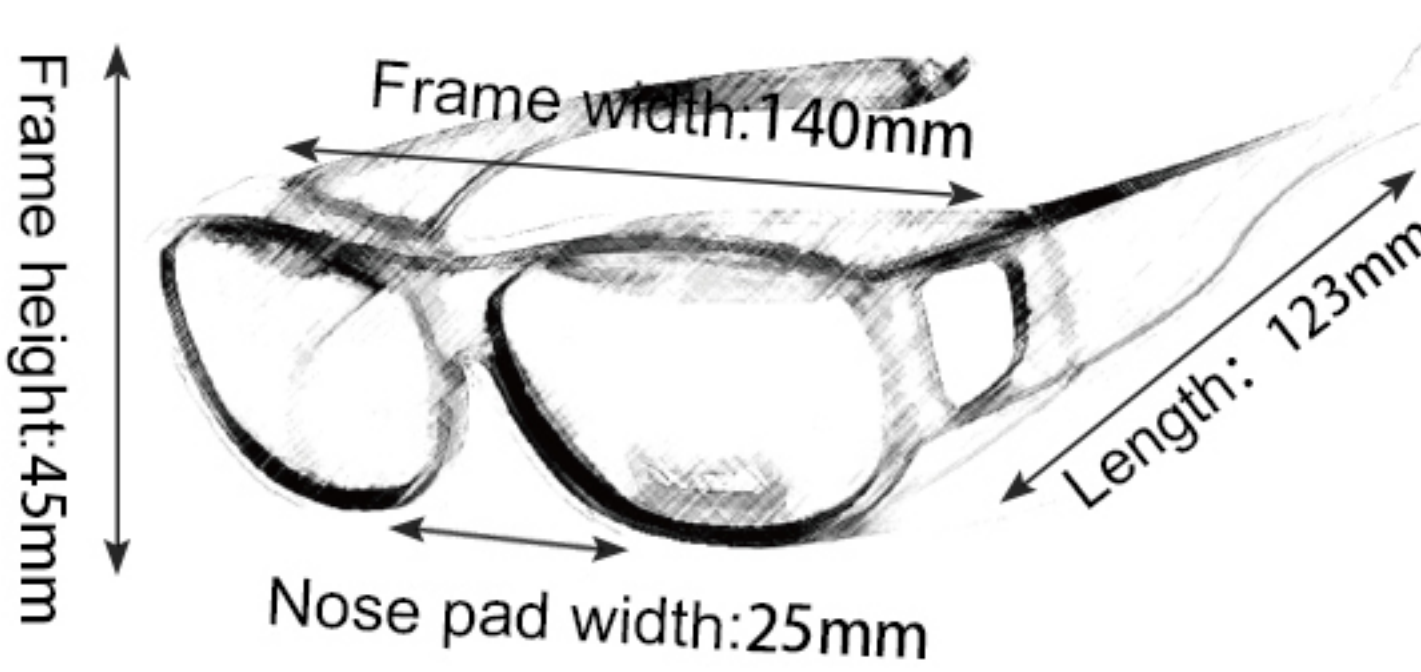

K003

Frame material: PC
Lens material: TAC
Product weight: 32g
Product color: one color
Configuration: single set of glasses