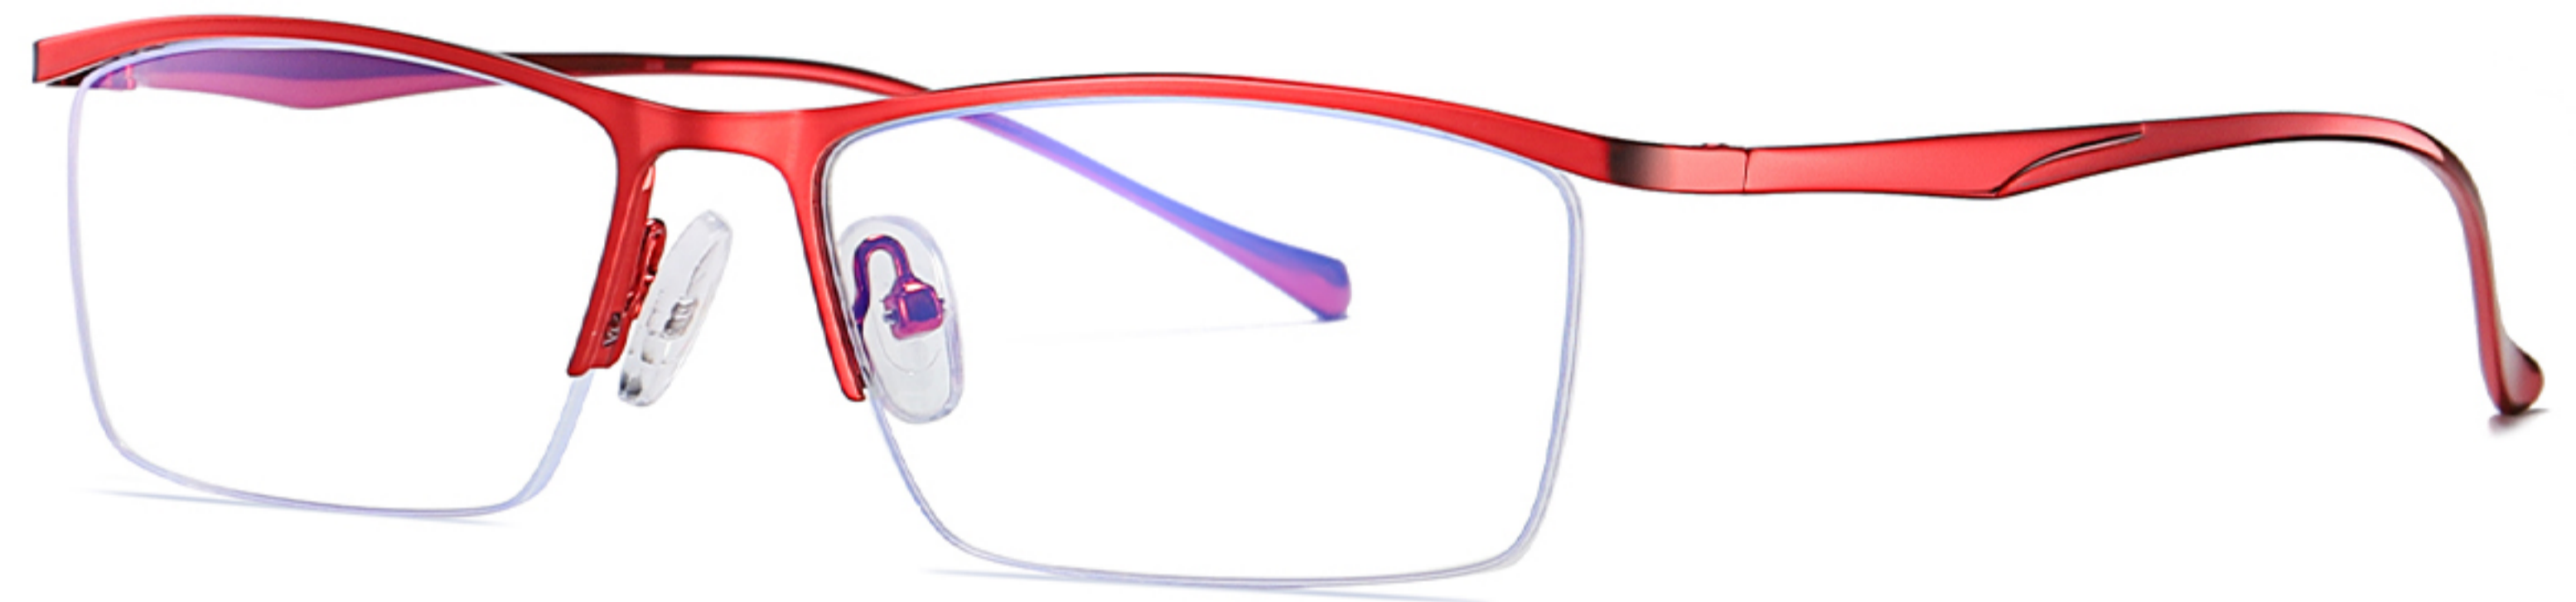

Model : ST5910

Material : Metal

Lens : Anti-blue light

Size : 55-18-140

N0.1 Bright Tea / Transparent Blue C15

N0.2 Burgundy Red / Transparent Blue C16

N0.3 Bright Black / Transparent Blue C01

N0.4 Bright Gun / Transparent Blue C03