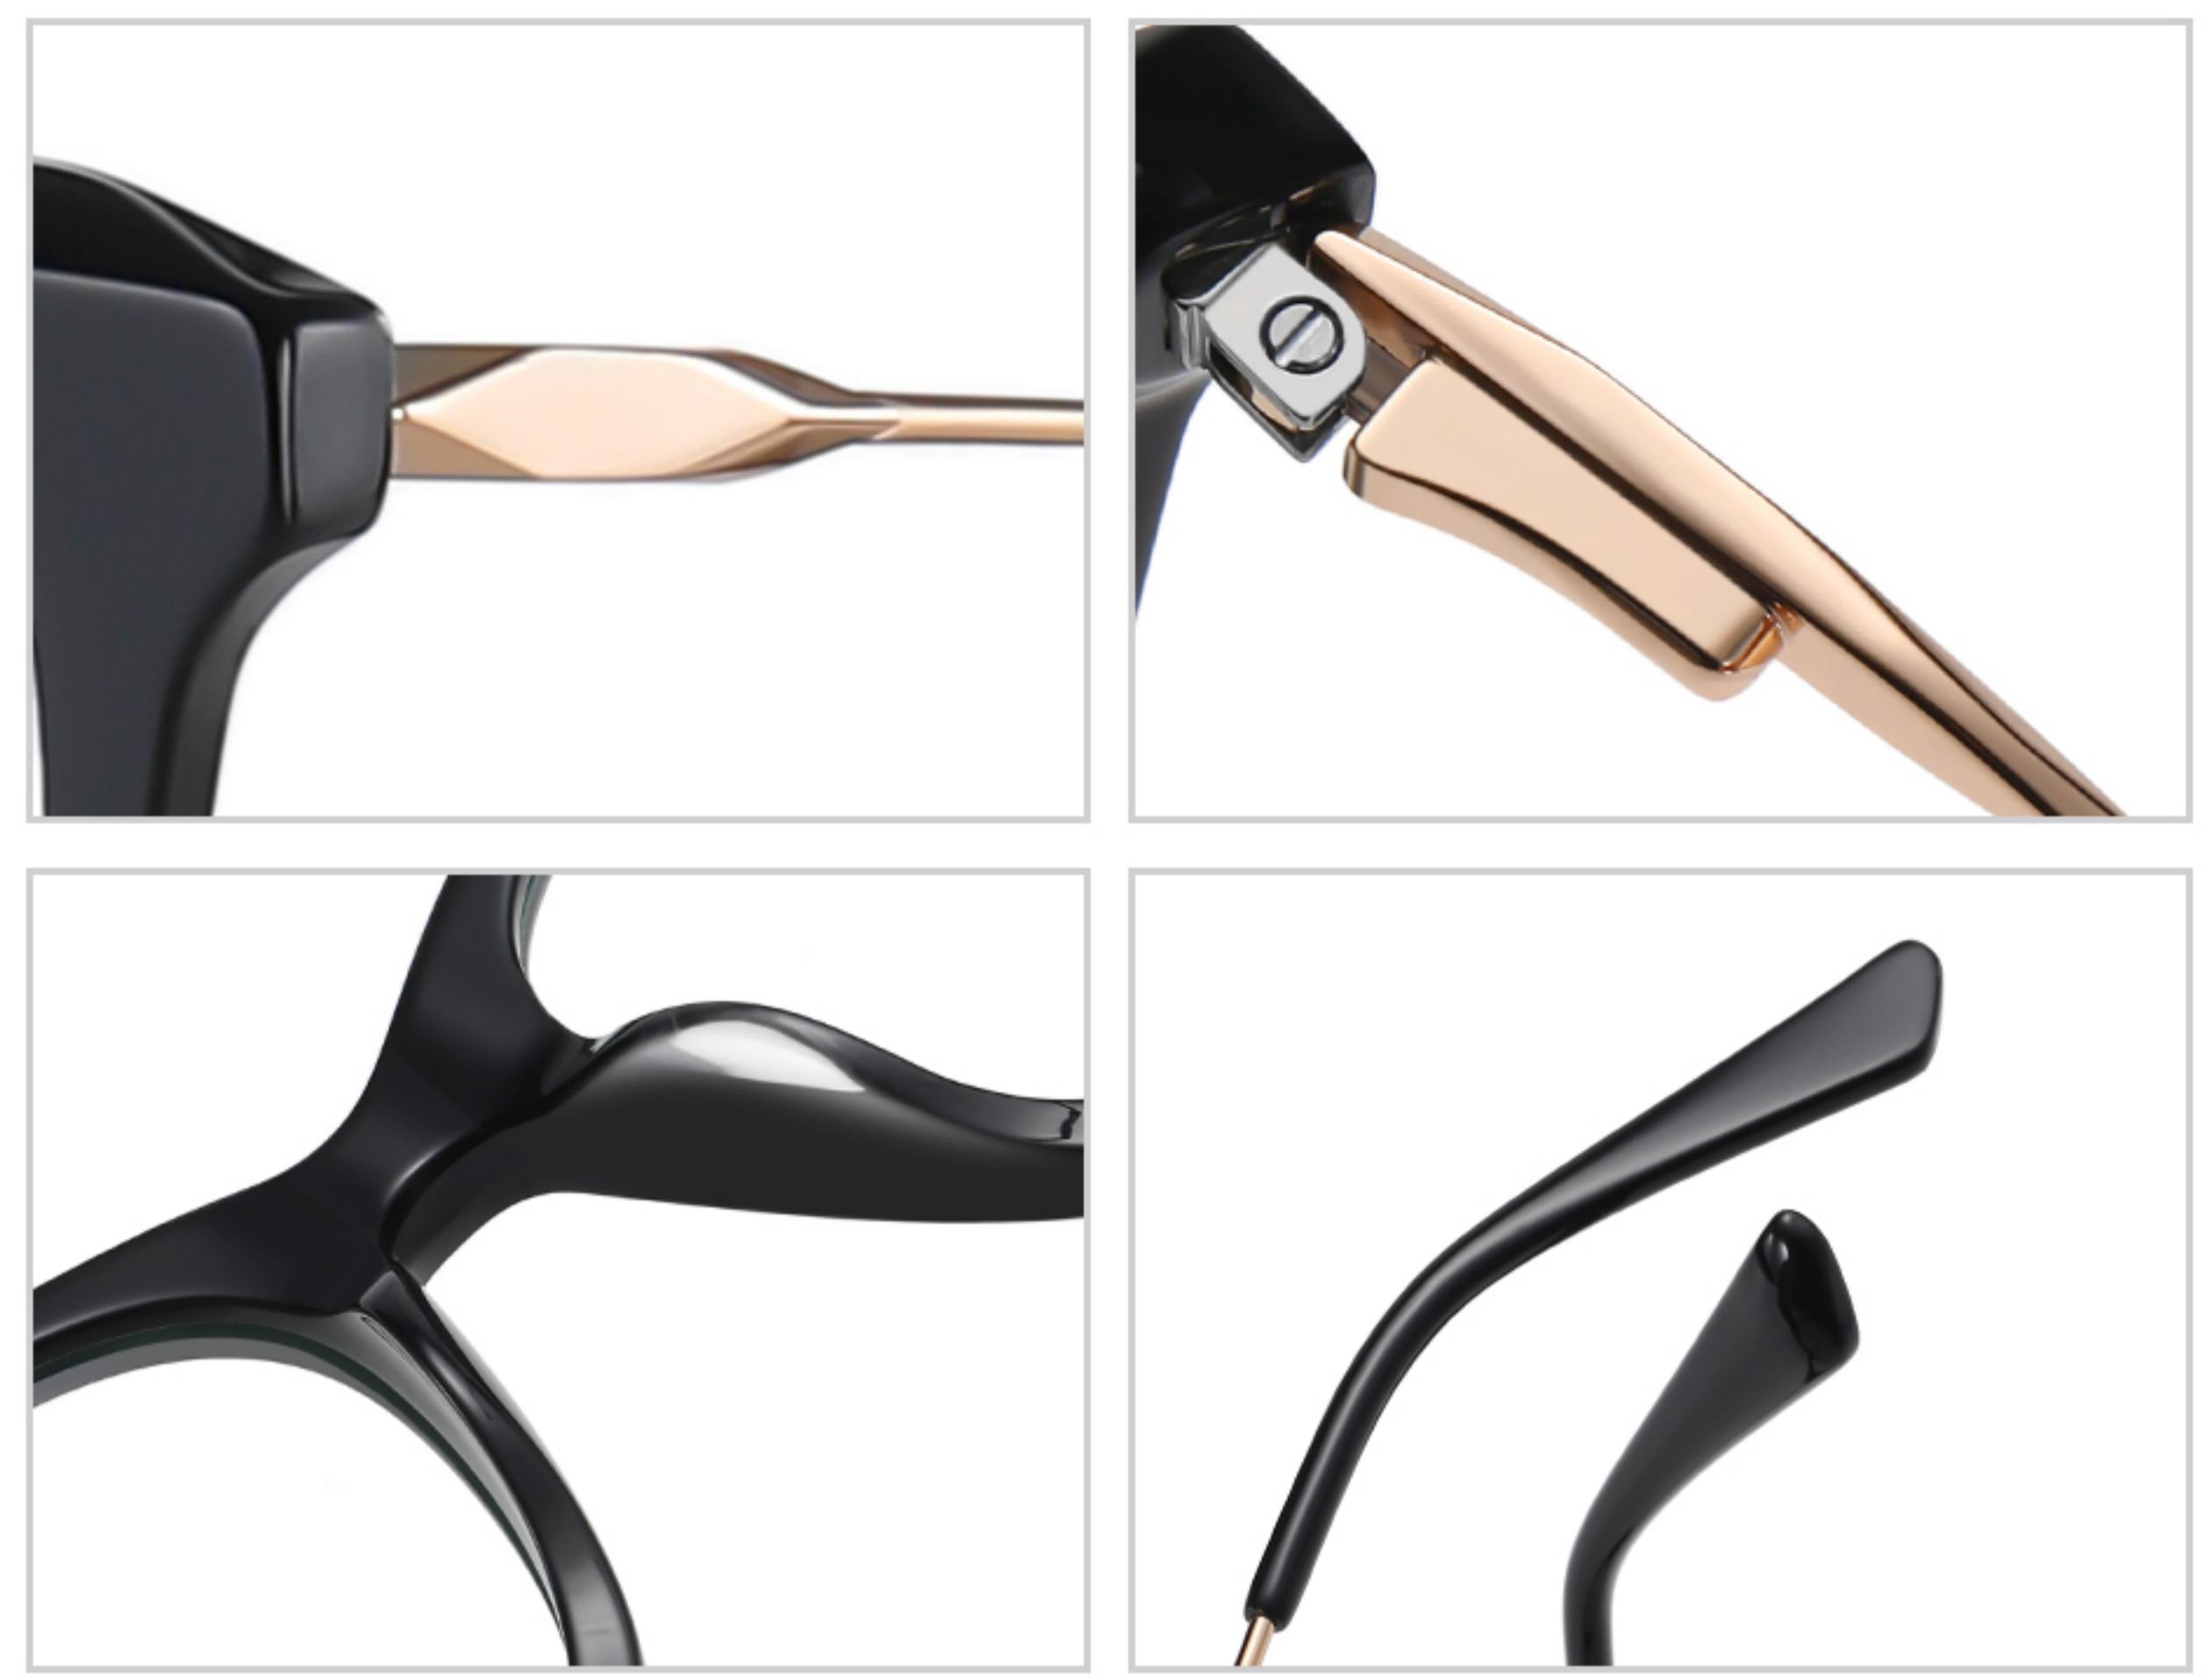

Lens : Anti blue light

Size : 51-19-140

N0.1 Bright Black / Gold C01-P181

N0.2 Red stripes / Gold C614-P181

N0.3 Blue stripes / Silver C616-P181

N0.4 Demi Floral / Gold C615-P181

Model : BJ9218

Material : Acetate+Metal

Lens : Anti blue light

Size : 52-19-140

N0.1 Bright Black / Silver C01-P181

N0.2 Brown stripes / Gold C719-P181

N0.3 Purple - Green / Silver C720-P181

N0.4 Blue - Pink / Gold C721-P181

Model : BJ9217

Material : Acetate+Metal

Lens : Anti blue light

Size : 53-17-140

N0.1 Bright Black / Gold C01-P181

N0.2 stripes - Purple / Silver C716-P181

N0.3 Light Coffee - Pink / Gold C717-P181

N0.4 Red - Blue / Silver C718-P181

Model : ST5927

Material : Metal

Lens : Anti-blue light

Size : 54-18-140

N0.1 Matte Black / Transparent Blue C04-P30

N0.2 Light Gun / Transparent Blue C07-P30

N0.3 Deep Blue / Transparent Blue C20-P30

N0.4 Tea / Transparent Blue C30-P30