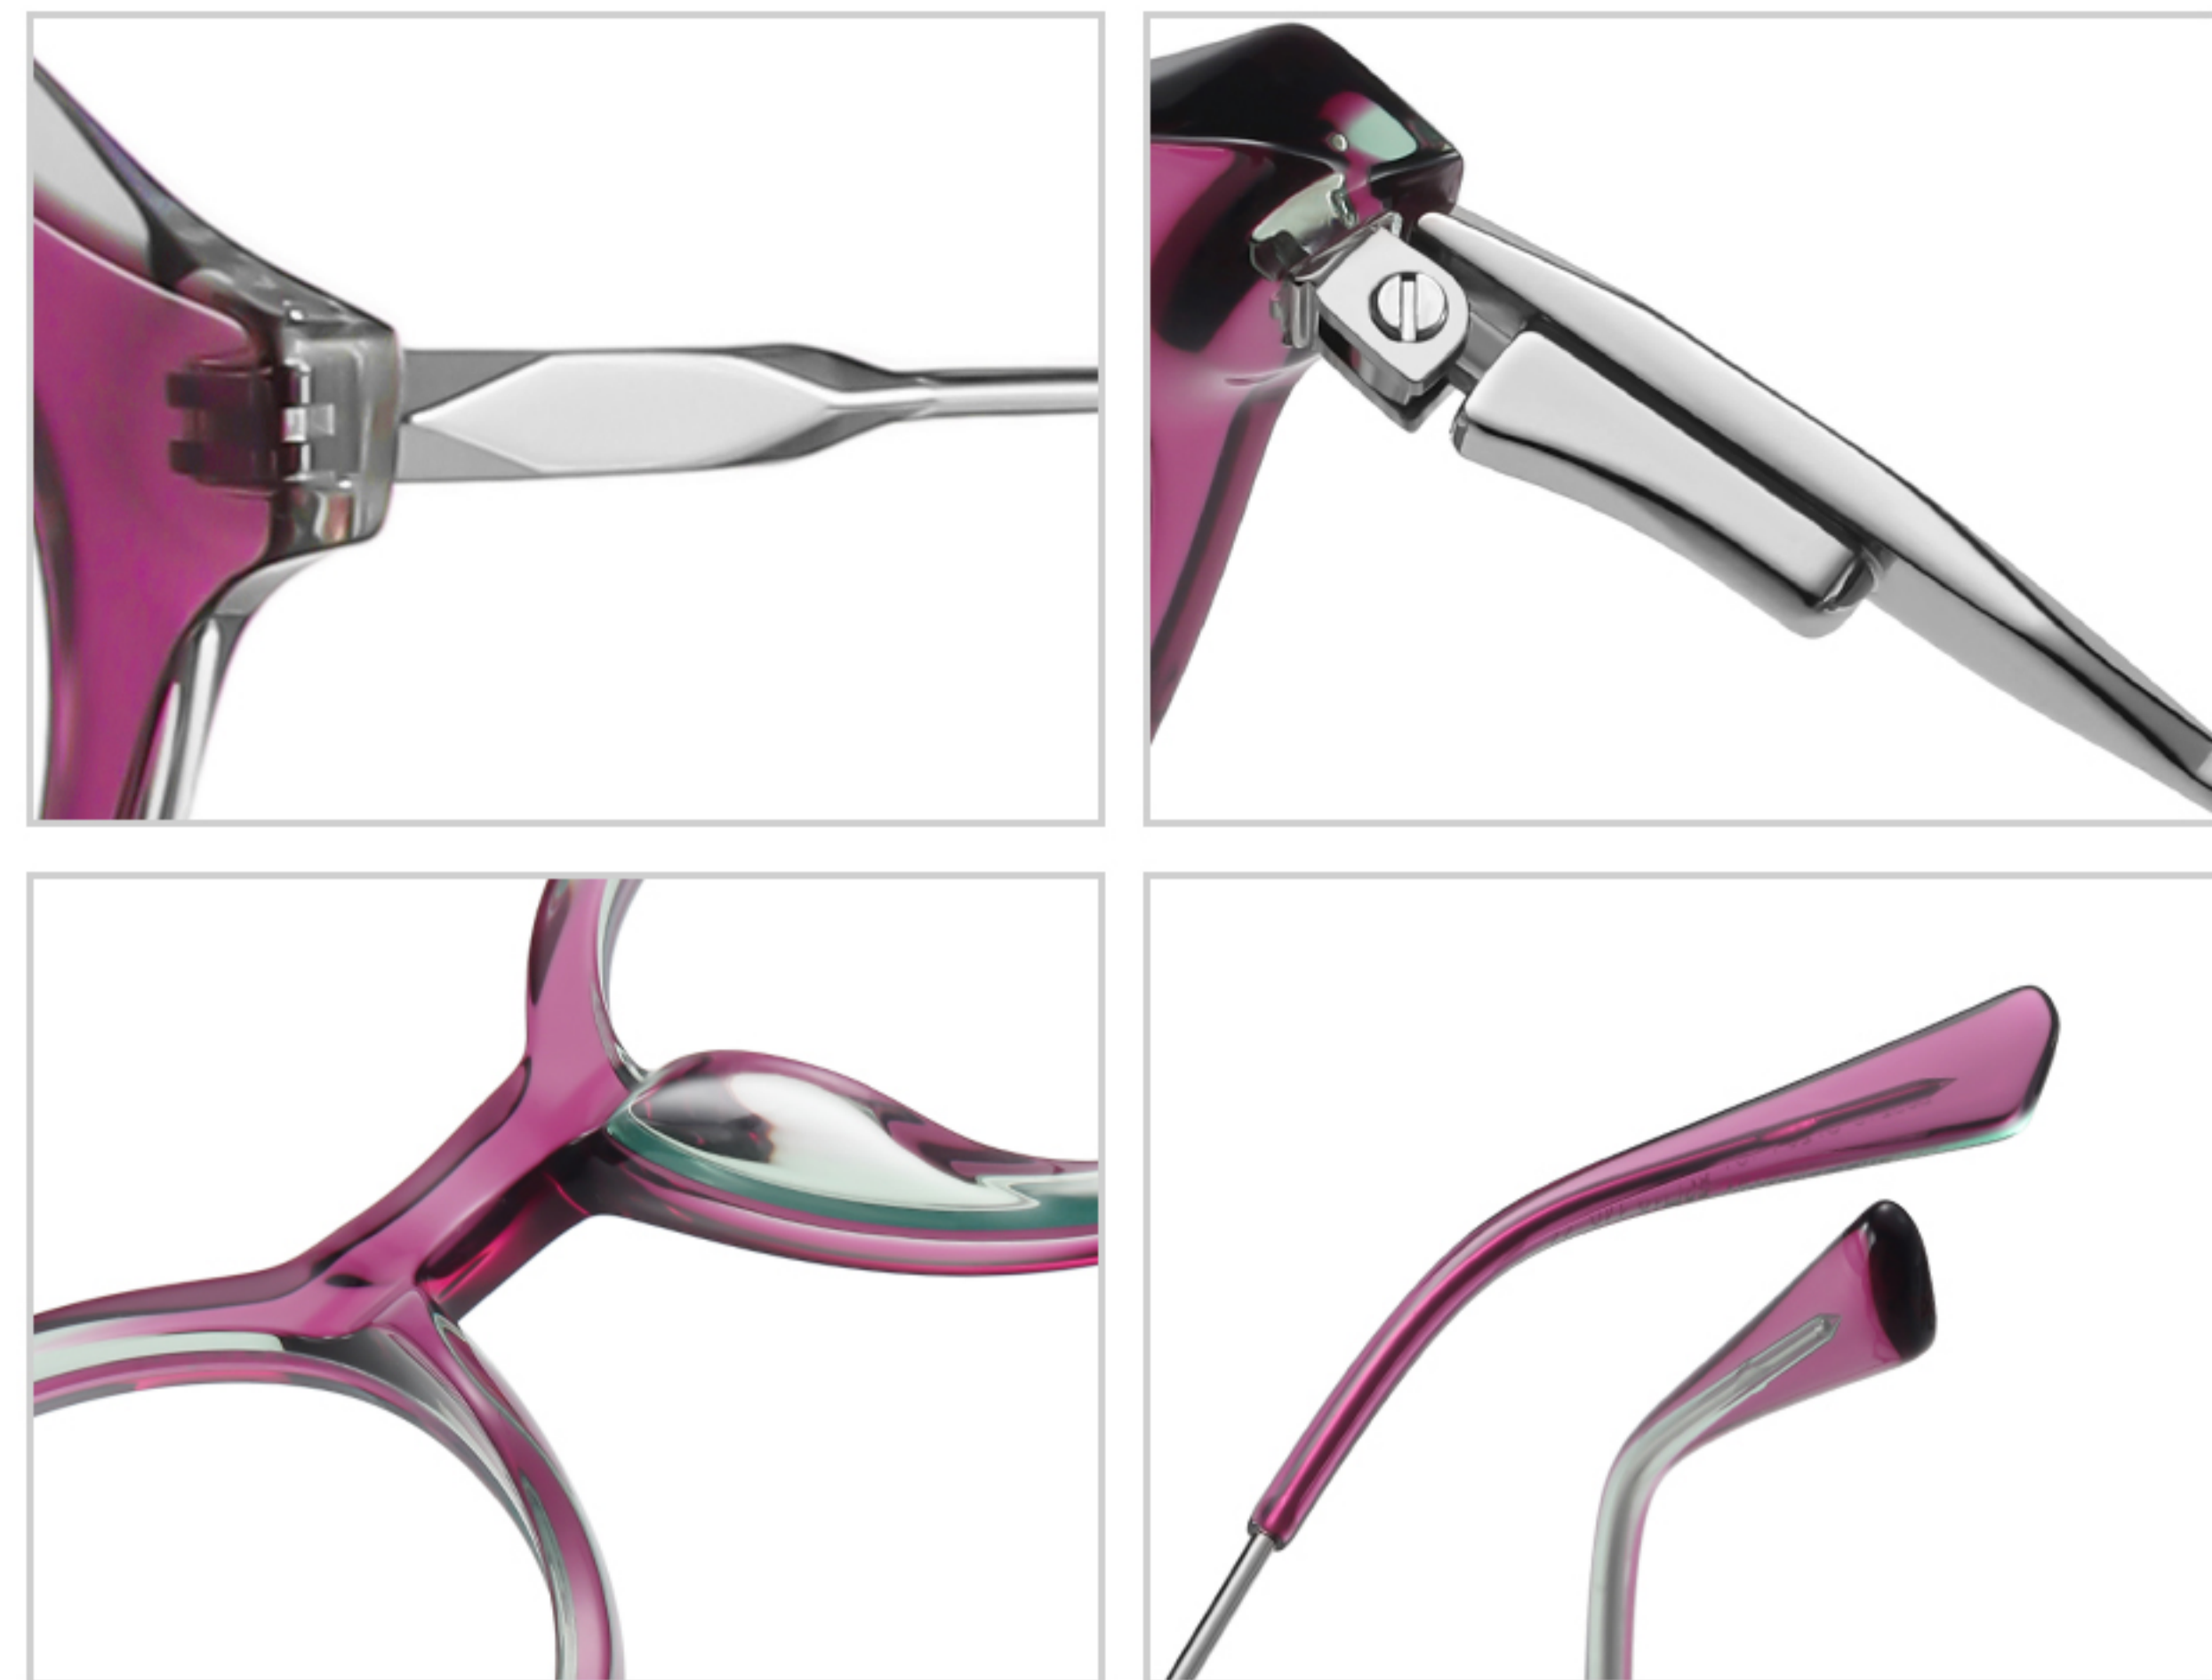

Lens : Anti blue light

Size : 52-17-140

N0.1 Bright BlackC01-P181

N0.2 Bright Transparent TeaC619-P181

N0.3 Blue Demi FloralC620-P181

N0.4 Coffee stripesC621-P181

Model : BJ9201

Material : Acetate+Metal

Lens : Anti blue light

Size : 51-19-140

N0.1 Bright Black / Gold C01-P181

N0.2 Red stripes / Gold C614-P181

N0.3 Blue stripes / Silver C616-P181

N0.4 Demi Floral / Gold C615-P181

Model : BJ9218

Material : Acetate+Metal

Lens : Anti blue light

Size : 52-19-140

N0.1 Bright Black / Silver C01-P181

N0.2 Brown stripes / Gold C719-P181

N0.3 Purple - Green / Silver C720-P181

N0.4 Blue - Pink / Gold C721-P181

Model : BJ9217

Material : Acetate+Metal

Lens : Anti blue light

Size : 53-17-140

N0.1 Bright Black / Gold C01-P181

N0.2 stripes - Purple / Silver C716-P181

N0.3 Light Coffee - Pink / Gold C717-P181

N0.4 Red - Blue / Silver C718-P181

Model : ST5927