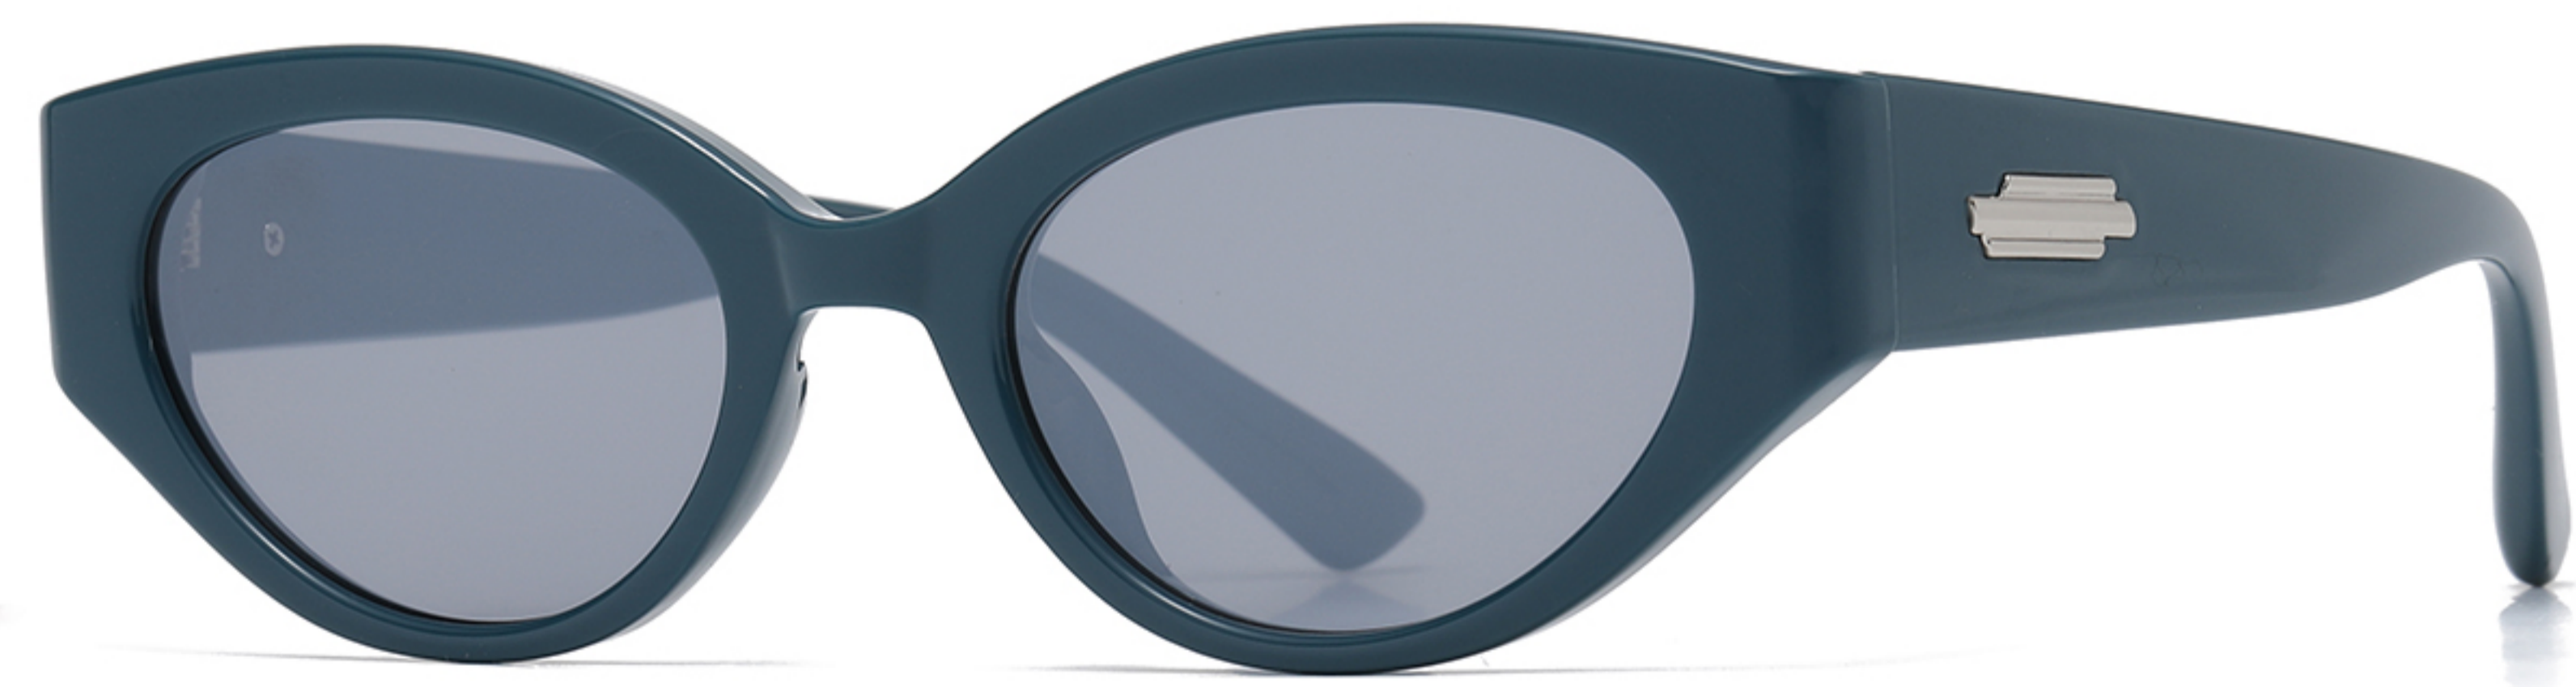

N0.5 Bright Coffee - Blue Grey C748-P281

Model : 6503

Material : PC

Lens : PC

Size : 53-21-143

N0.1 Bright Black Grey C01-P01

N0.2 Bright Coffee Grey C196-P01

N0.3 Bright Pink Ocean Blue C562-P86

N0.4 Bright Purple Tea C663-P280

N0.5 Bright Green -Grey C746-P01

Model :6502

Material : PC

Lens : PC

Size : 52-21-142

N0.1 Bright Black C01-P01

N0.2 Bright Solid Pink Grey C562-P01

N0.3 Green - Orange C729-P160

N0.4 Solid Green C730-P194

N0.5 Creamy C690-P146

Model :6501

Material : PC

Lens : PC

Size : 53-14-145

N0.1 Bright Black Grey C01-P01