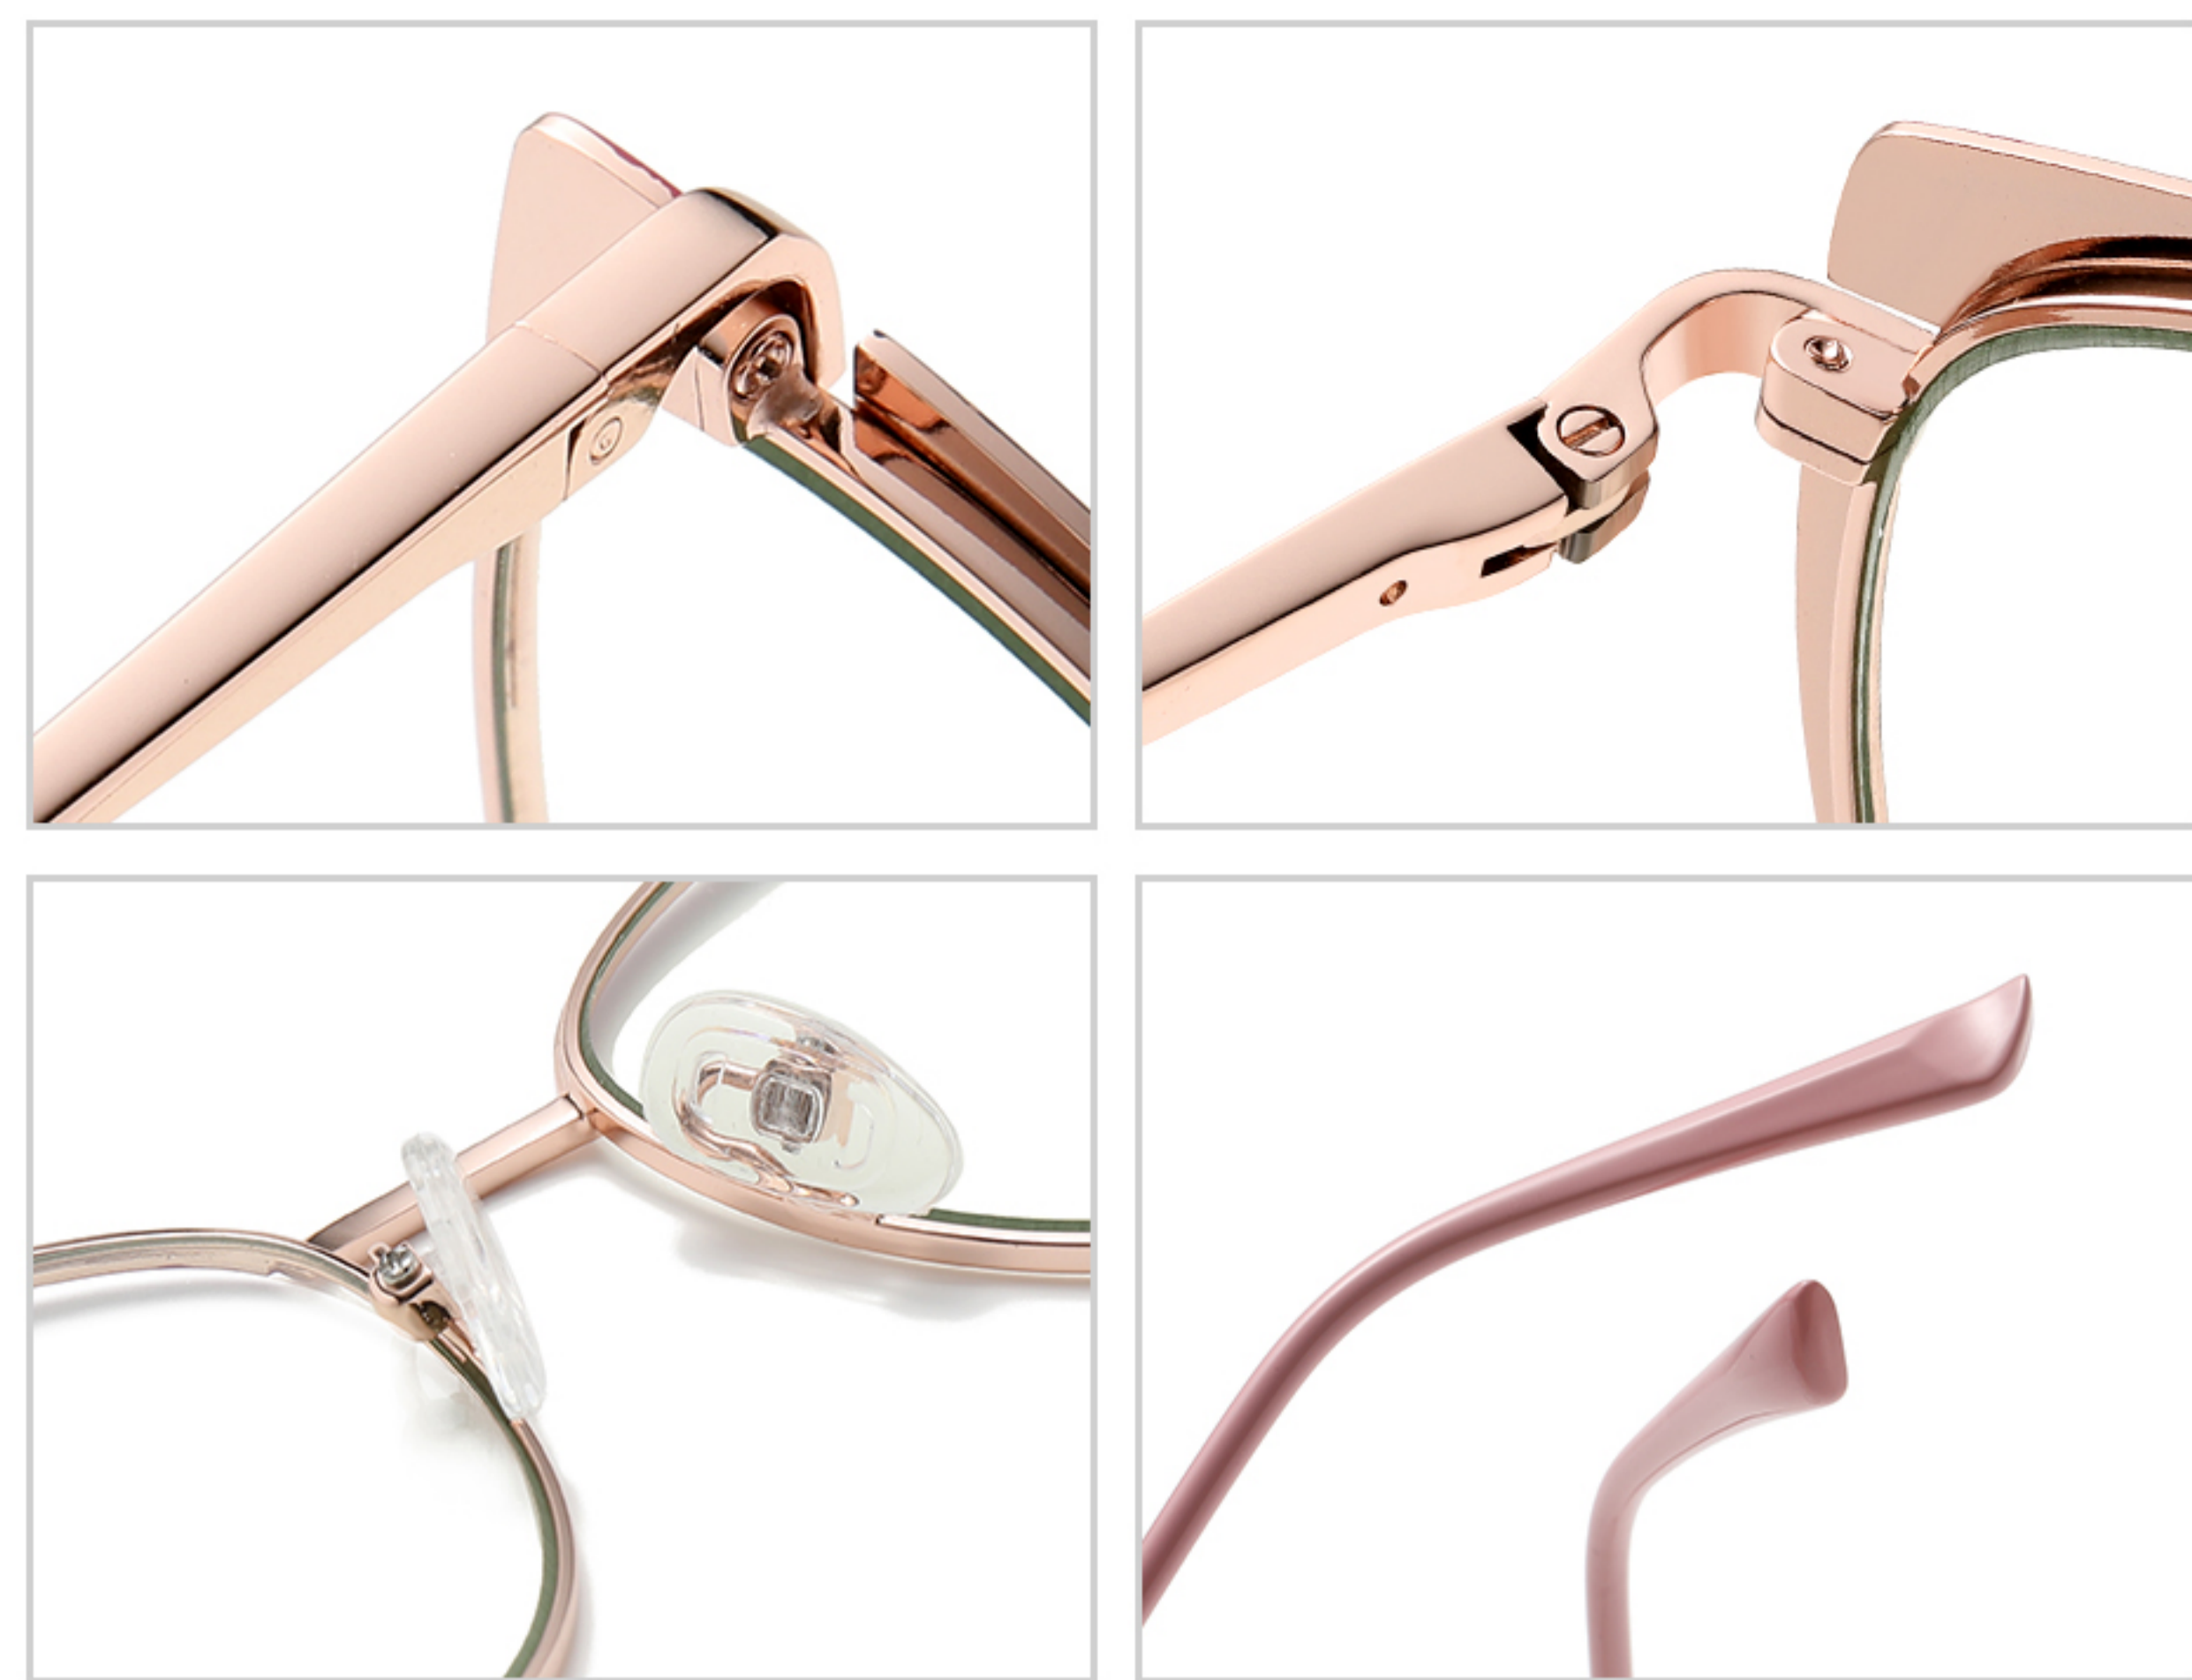

Material : Metal

Lens : Anti blue light

Size : 55-16-140

N0.1 Gold / Black C257-P81

N0.2 Rose Gold / Green C258-P81

N0.3 Gold / Red C259-P81

N0.4 Silver / Purple C260-P81

Model : JS8625

Material : Metal

Lens : Anti blue light

Size : 53-16-140

N0.1 Bright Gold / Dark Green C252-P81

N0.2 Bright Gold / Deep Blue C256-P81

N0.3 Bright Silver / Red C254-P81

N0.4 Rose Gold / Grey C253-P81

N0.5 Rose Gold / Rose Red C255-P81

Model : JS8624

Material : Metal

Lens : Anti blue light

Size : 53-16-140

N0.1 Gold / Black C251-P81

N0.2 Gold / Blue Green C247-P81

N0.3 Rose Gold / Purple Red C248-P81

N0.4 Silver / Grey Blue C249-P81

N0.5 Rose Gold / Rose Red C250-P81

Model : JS8623

Material : Metal

Lens : Anti blue light

Size : 53-15-140

N0.1 Bright Gold / Red C245-P81

N0.2 Bright Gold / Purple C242-P81

N0.3 Rose Gold / Grey C244-P81