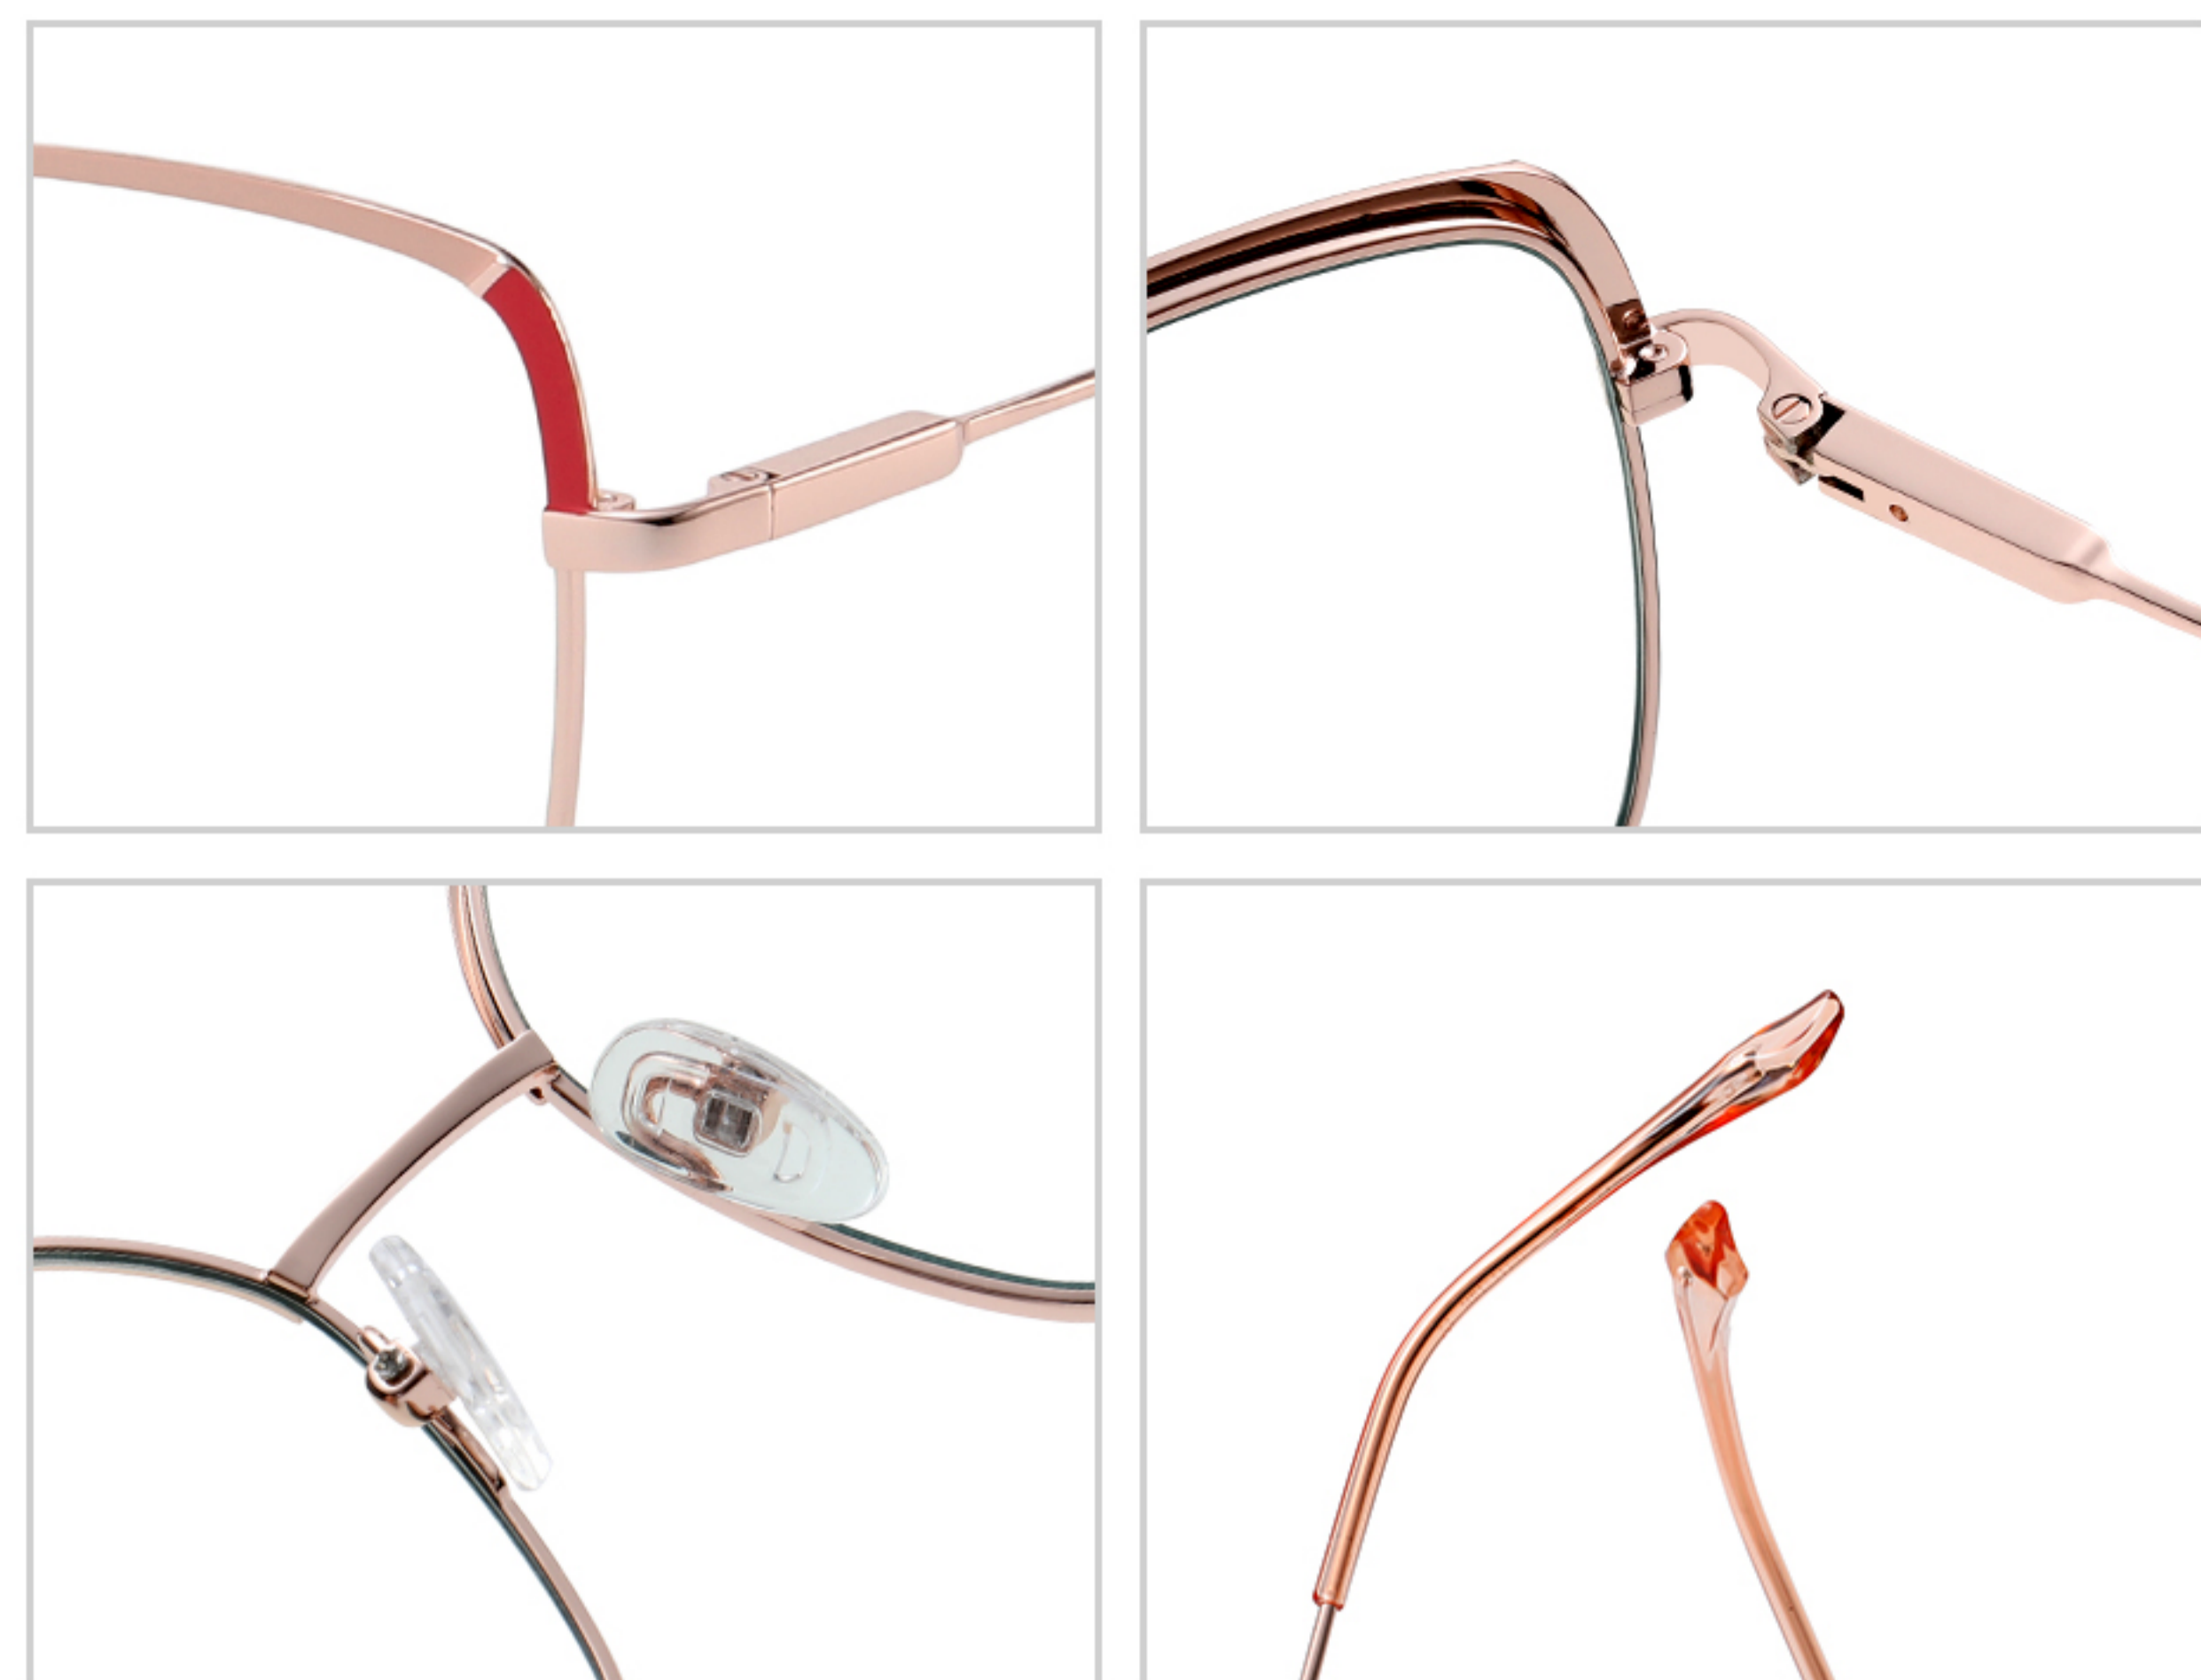

N0.1 Gold / Black C231-P81

N0.2 Gold / Blue C229-P81

N0.3 Gold / Orange C228-P81

N0.4 Gold / Green C227-P81

N0.5 Silver / Purple C230-P81

Model : JS8618

Material : Metal

Lens : Anti blue light

Size : 53-17-140

N0.1 Gold / Black C02-P81

N0.2 Rose Gold / Red C11-P81

N0.3 Gold / Coffee C02-P81-1

N0.4 Silver / Nude Pink C05-P81-1

N0.5 Silver / Blue C05-P81

Model : JS8617

Material : Metal

Lens : Anti blue light

Size : 53-17-140

N0.1 Rose Gold / Black C11-P81

N0.2 Gold / Yellow Green C02-P81

N0.3 Rose Gold / Pink C11-P81-1

N0.4 Silver / Deep Purple C05-P81

N0.5 Silver / Purple Pink C05-P81-1

Model : JS8616

Material : Metal

Lens : Anti blue light

Size : 53-16-140

N0.1 Silver / Black C05-P81

N0.2 Gold / Purple Pink C11-P81

N0.3 Gold / Matte Red C02-P81

N0.4 Gold / Green C02-P81-1

N0.5 Silver / Green C05-P81-1