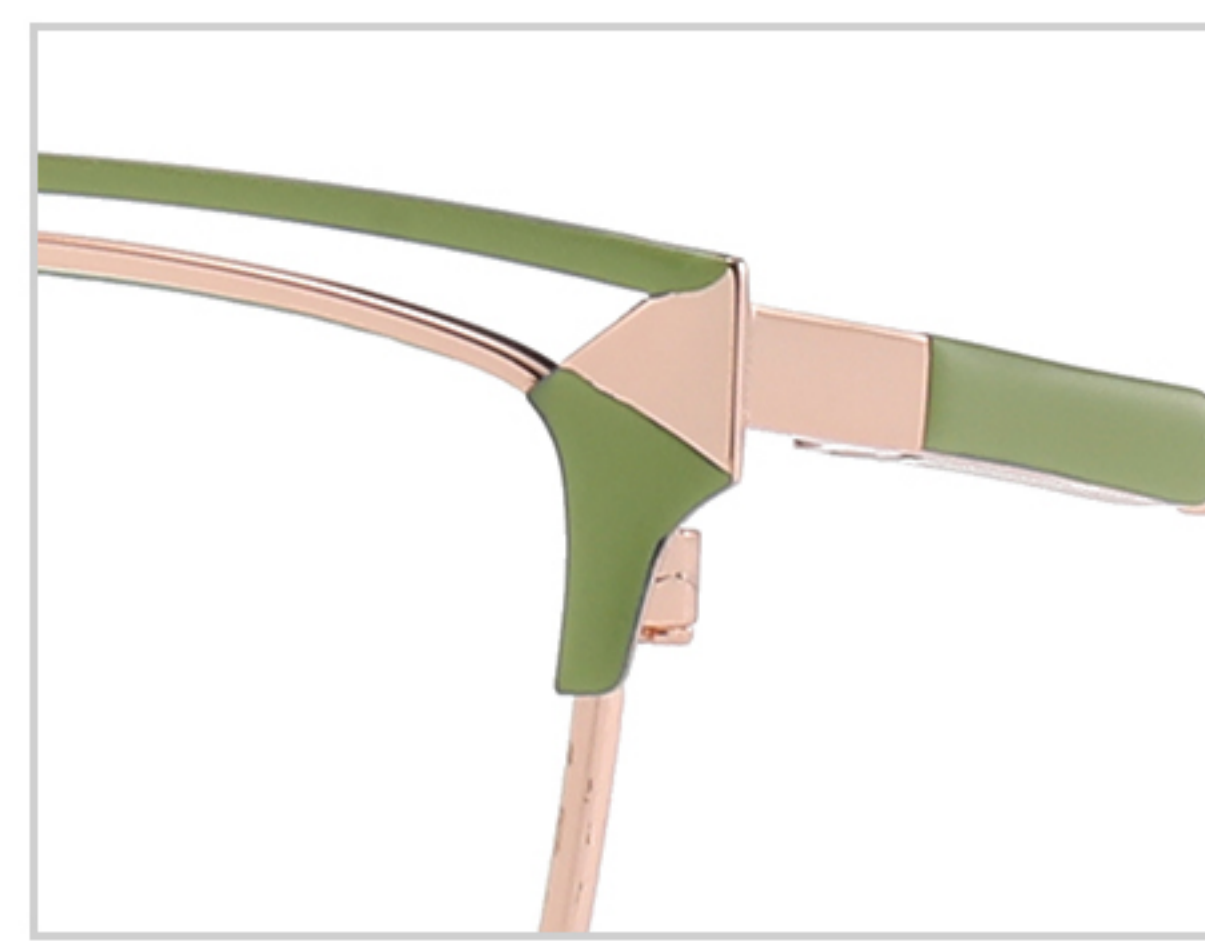

Lens : Anti blue light

Size : 52-17-142

N0.1 Gold / Black C218-P81

N0.2 Gold / Green C229-P81

N0.3 Gold / Pink C227-P81

N0.4 Gold / Blue C230-P81

N0.5 Silver / Light Tea C228-P81

Model : JS8627

Material : Metal

Lens : Anti blue light

Size : 53-17-140

N0.1 Rose Gold / Black C261-P81

N0.2 Rose Gold / Red C263-P81

N0.3 Rose Gold / Blue C262-P81

N0.4 Gold / Green C264-P81

Model : JS8626

Material : Metal

Lens : Anti blue light

Size : 55-16-140

N0.1 Gold / Black C257-P81

N0.2 Rose Gold / Green C258-P81

N0.3 Gold / Red C259-P81

N0.4 Silver / Purple C260-P81

Model : JS8625

Material : Metal

Lens : Anti blue light

Size : 53-16-140

N0.1 Bright Gold / Dark Green C252-P81

N0.2 Bright Gold / Deep Blue C256-P81

N0.3 Bright Silver / Red C254-P81

N0.4 Rose Gold / Grey C253-P81

N0.5 Rose Gold / Rose Red C255-P81