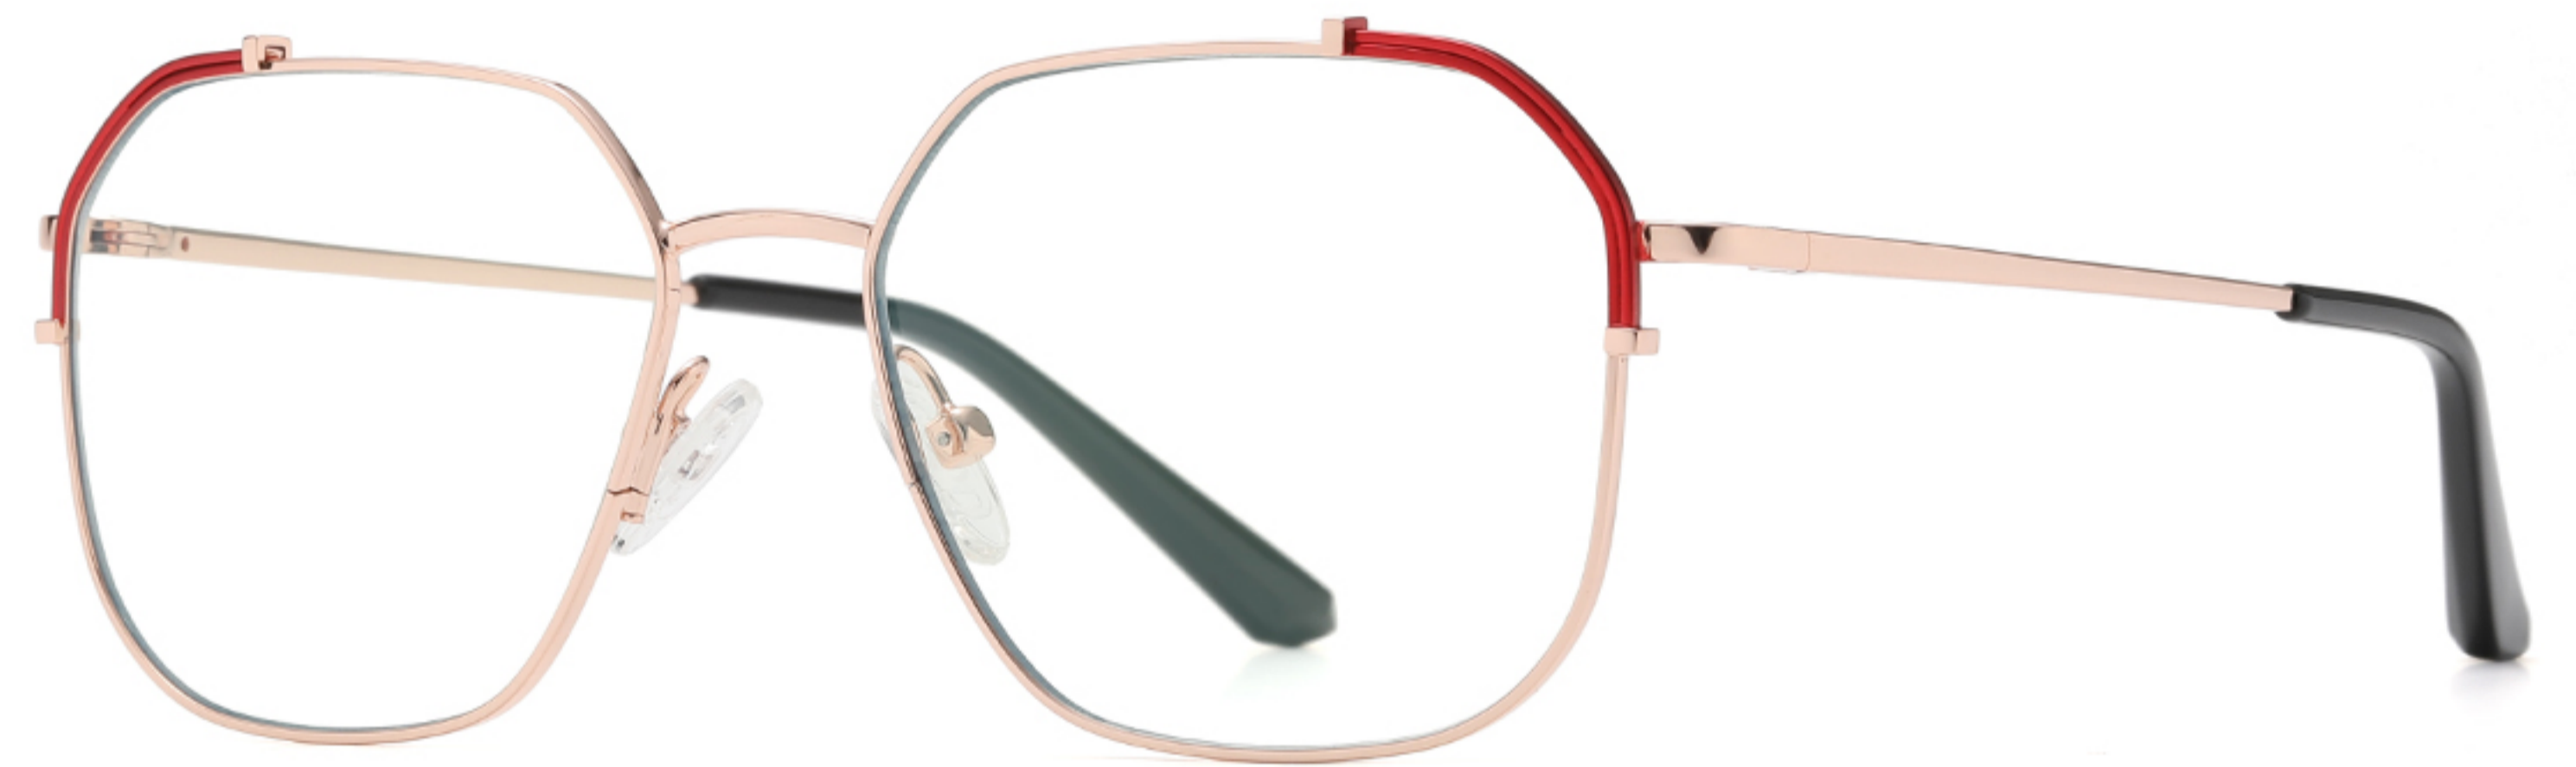

N0.5 Bright Silver / Blue C225-P81

Model : JS8614

Material : Metal

Lens : Anti blue light

Size : 54-17-140

N0.1 Bright Gold / Matte BlackC218-P81

N0.2 Bright Rose Gold / PurpleC219-P81

N0.3 Bright Gold / GreenC220-P81

N0.4 Bright Silver / BlueC221-P81

N0.5 Bright Silver / Creamy WhiteC222-P81

Model : JS8613

Material : Metal

Lens : Anti blue light

Size : 54-16-140

N0.1 Rose Gold / Black C213-P81

N0.2 Rose Gold / Red C217-P81

N0.3 Gold / Green C216-P81

N0.4 Gold / Orange C214-P81

N0.5 Silver / Blue C215-P81

Model : JS8612

Material : Metal

Lens : Anti blue light

Size : 53-14-140

N0.1 Gold / Black C02-P81

N0.2 Gold / Coffee C02-P81-1

N0.3 Rose Gold / Pink C11-P81-1

N0.4 Rose Gold / Purple C11-P81

N0.5 Silver / Blue C05-P81

Model : JS8611

Material : Metal

Lens : Anti blue light

Size : 52-16-140