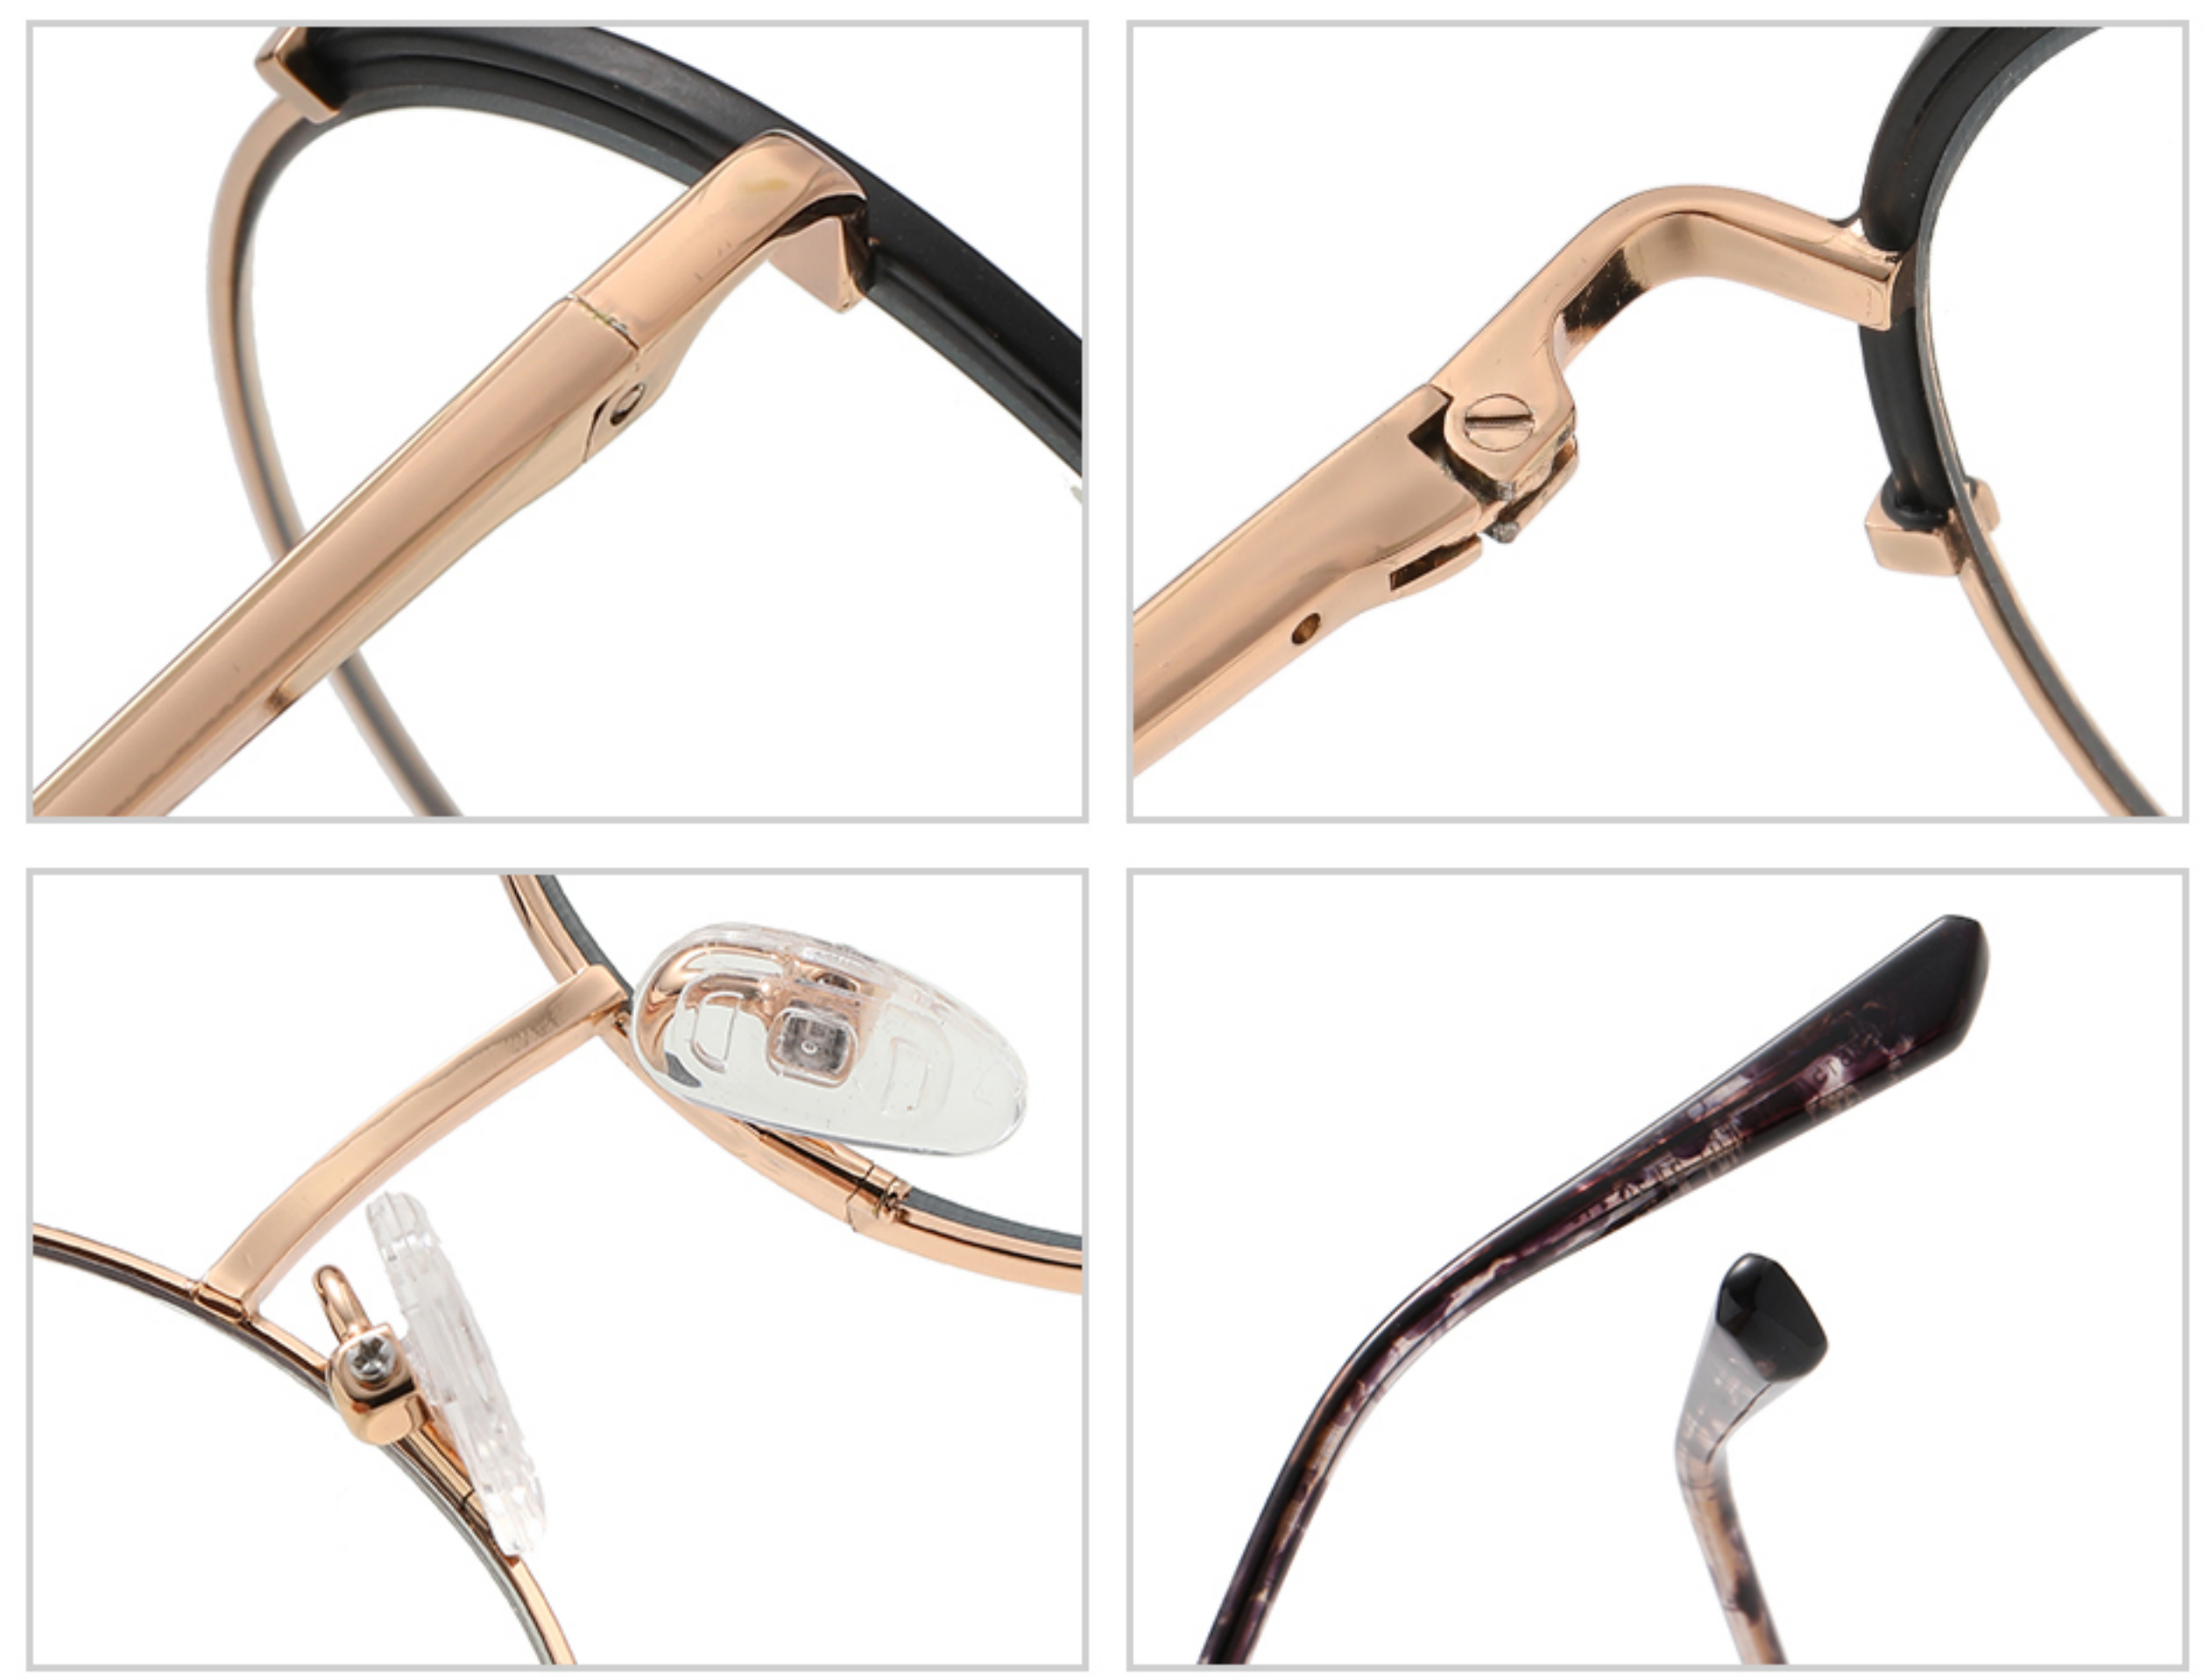

Lens : Anti blue light

Size : 53-17-140

N0.1 Rose Gold / Black C11-P81

N0.2 Gold / Yellow Green C02-P81

N0.3 Rose Gold / Pink C11-P81-1

N0.4 Silver / Deep Purple C05-P81

N0.5 Silver / Purple Pink C05-P81-1

Model : JS8616

Material : Metal

Lens : Anti blue light

Size : 53-16-140

N0.1 Silver / Black C05-P81

N0.2 Gold / Purple Pink C11-P81

N0.3 Gold / Matte Red C02-P81

N0.4 Gold / Green C02-P81-1

N0.5 Silver / Green C05-P81-1

Model : JS8615

Material : Metal

Lens : Anti blue light

Size : 51-19-140

N0.1 Bright Gold / Black C218-P81

N0.2 Bright Gold / Purple C223-P81

N0.3 Bright Rose Gold / Red C226-P81

N0.4 Bright Gold / Green C224-P81

N0.5 Bright Silver / Blue C225-P81

Model : JS8614

Material : Metal

Lens : Anti blue light

Size : 54-17-140

N0.1 Bright Gold / Matte BlackC218-P81

N0.2 Bright Rose Gold / PurpleC219-P81

N0.3 Bright Gold / GreenC220-P81