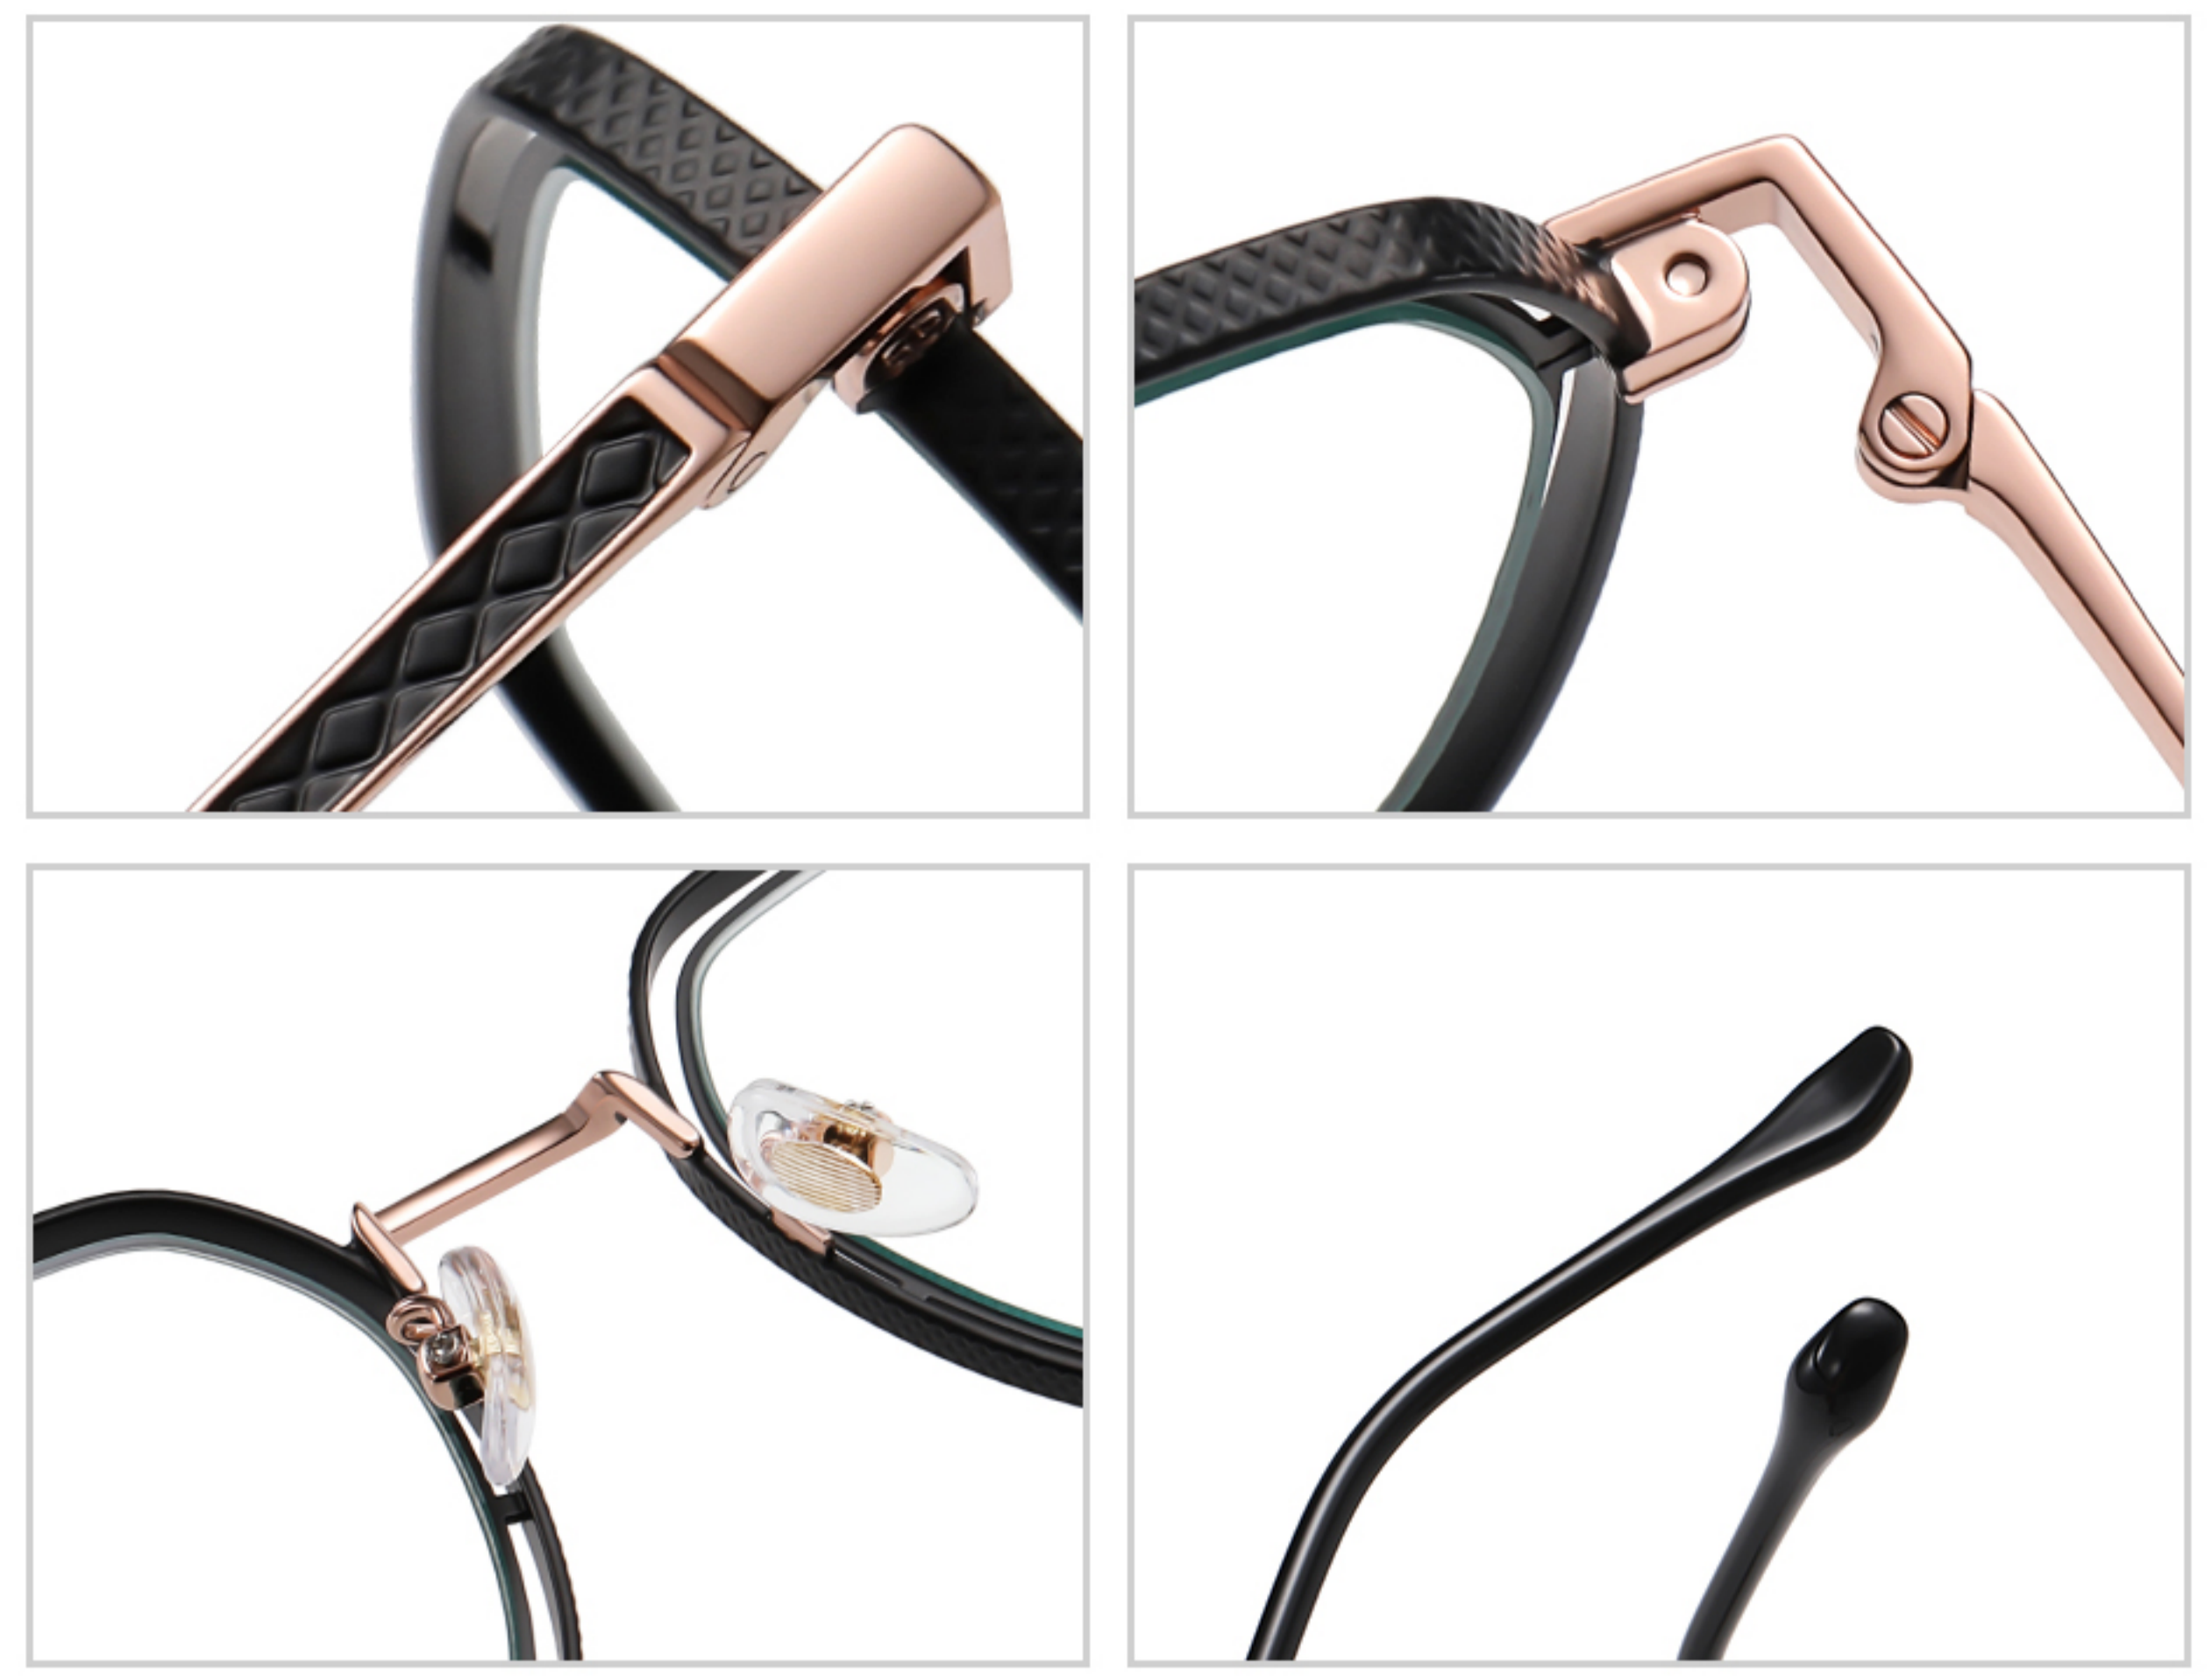

N0.3 Matte Black C91-P81

Model : JS8603

Material : Metal

Lens : Anti blue light

Size : 56-16-145

N0.1 Rose Gold C11-P81

N0.2 Bright Silver C05-P81

Model : JS8602

Material : Metal

Lens : Anti blue light

Size : 48-21-145

N0.1 Silver / Black C05-P81

N0.2 Rose Gold / Black C109-P81

N0.3 Gun / Black C31-P81

N0.4 Gold / Black C105-P81

Model : JS8601

Material : Metal

Lens : Anti blue light

Size : 48-21-145

N0.1 Gun / Black C31-P81

N0.2 Gold / Black C99-P81

N0.3 Rose Gold / Black C109-P81

N0.4 Silver / Black C05-P81

Model : JS8636