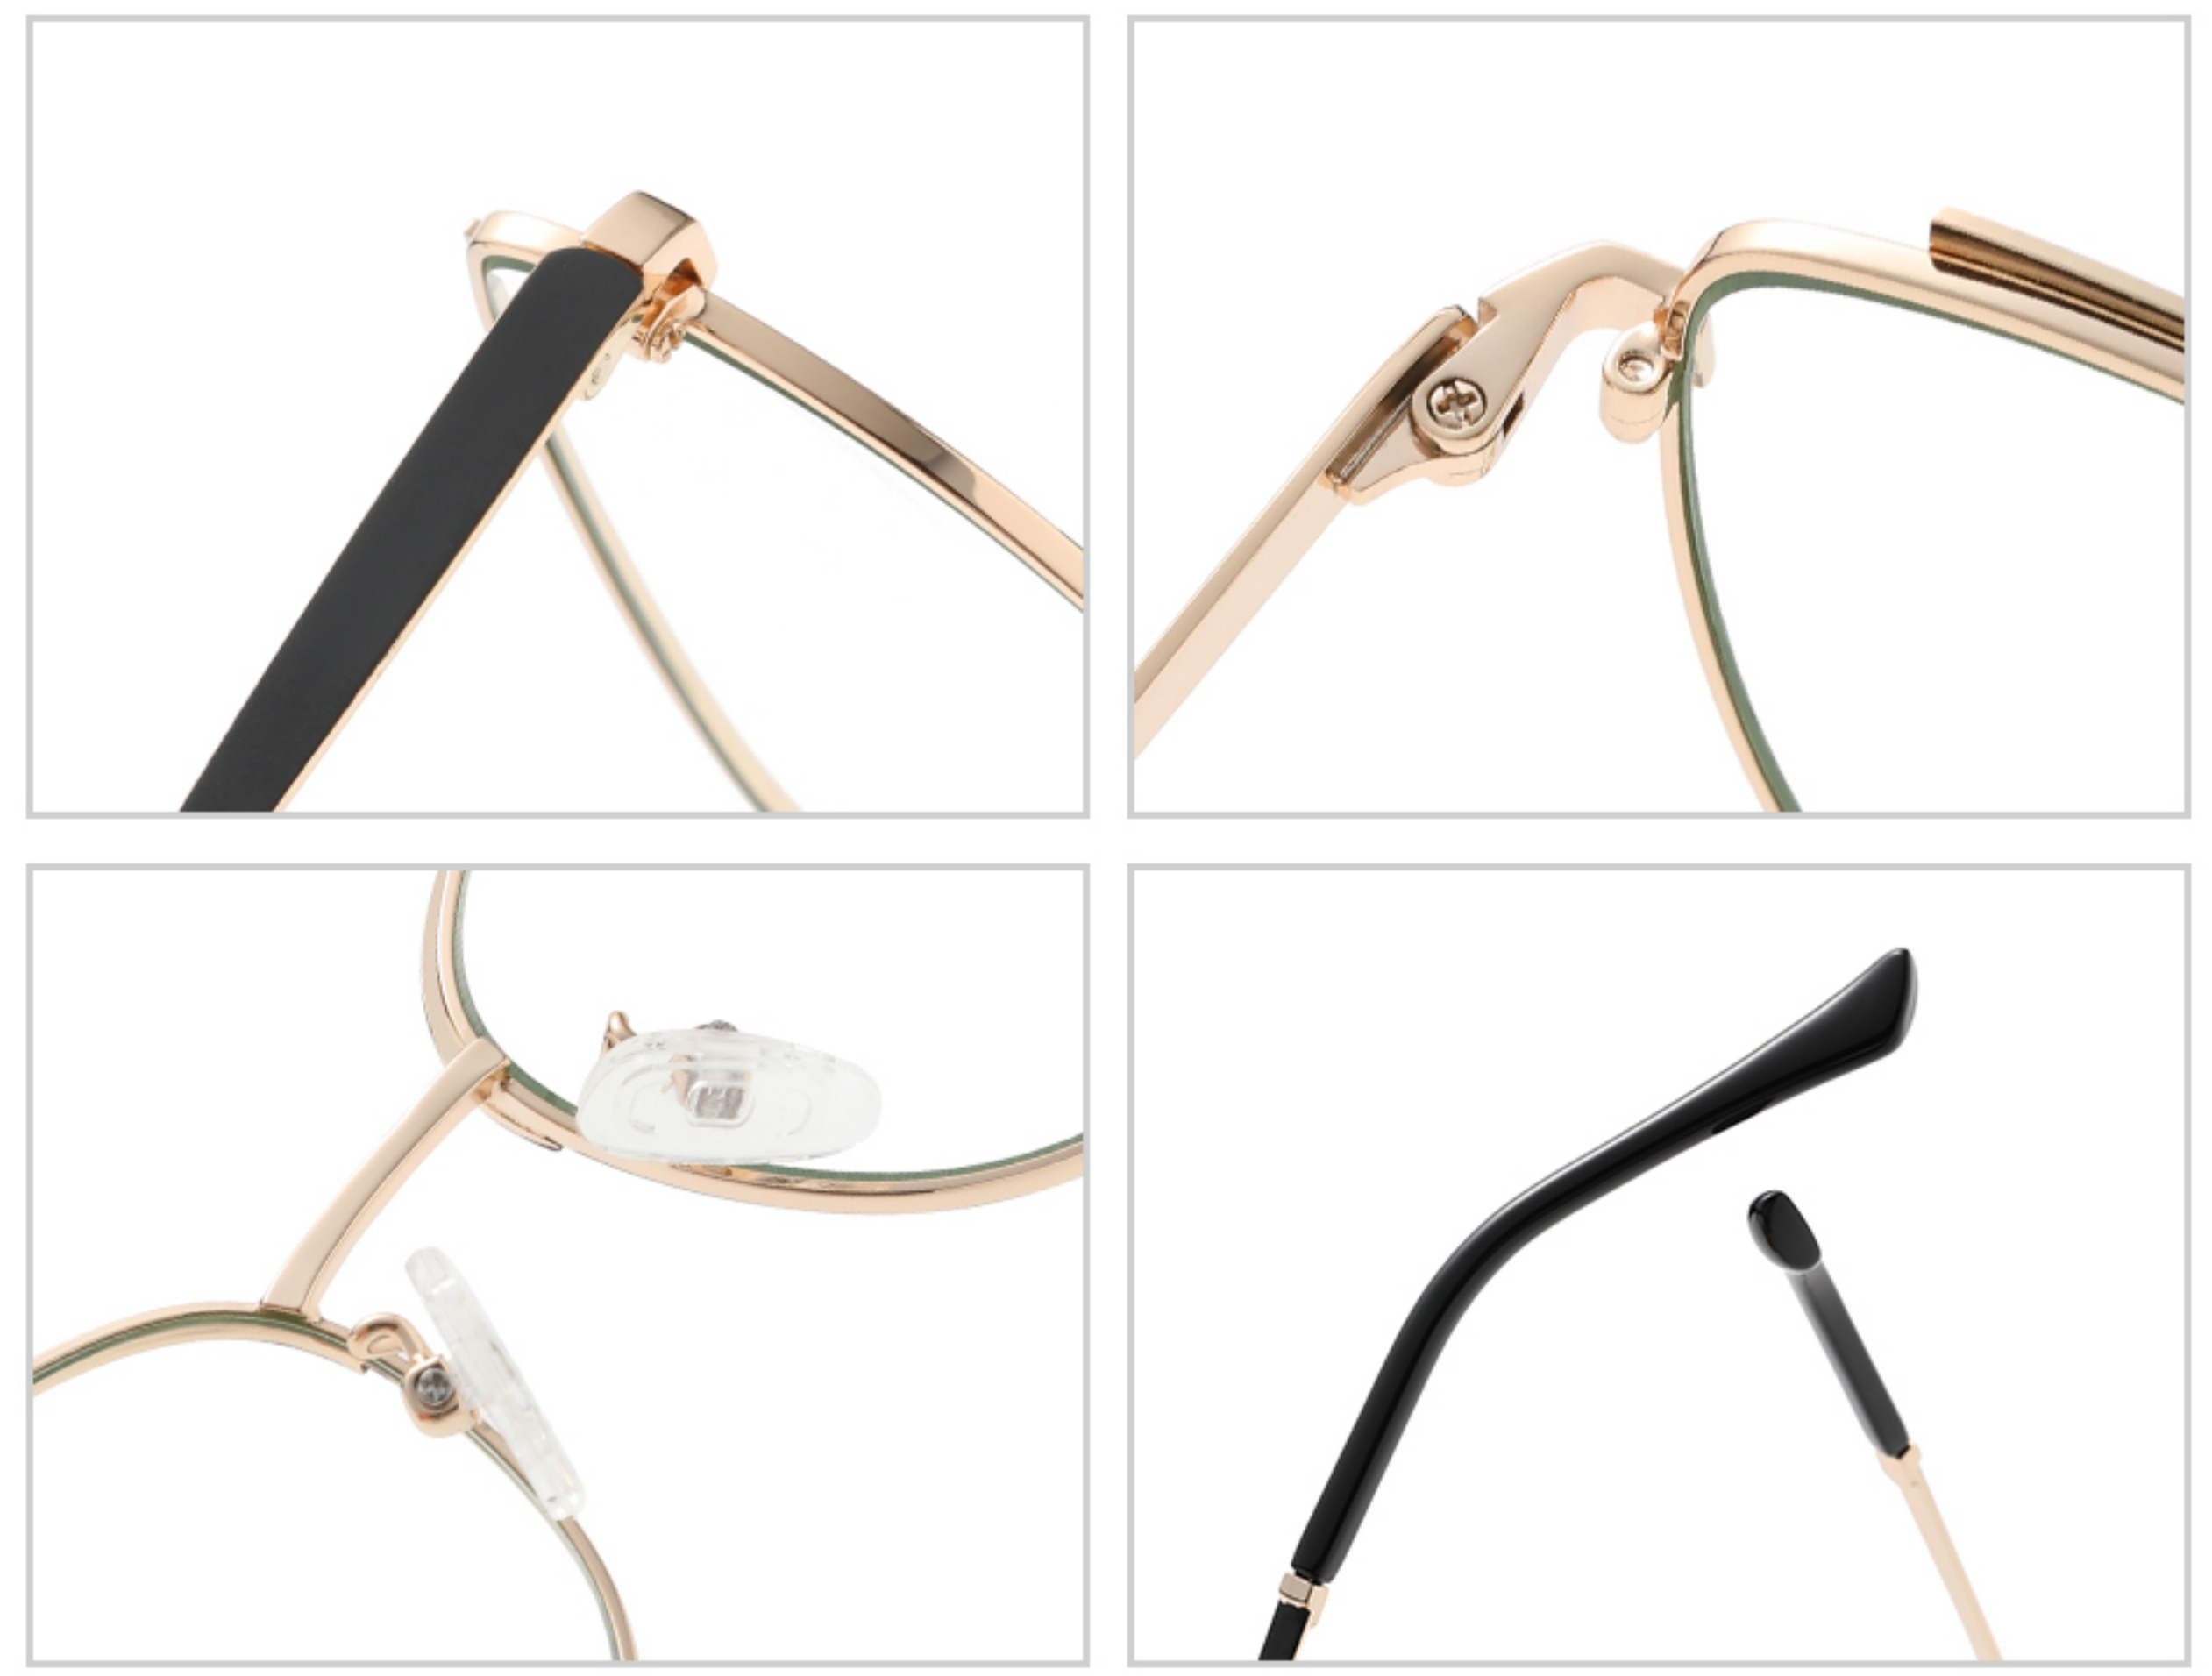

Material : Metal

Lens : Anti blue light

Size : 48-21-145

N0.1 Gun / Black C31-P81

N0.2 Gold / Black C99-P81

N0.3 Rose Gold / Black C109-P81

N0.4 Silver / Black C05-P81

Model : JS8636

Material : Metal

Lens : Anti blue light

Size : 53-16-140

N0.1 玫金烤黑C213-P81

N0.2 玫金烤棕C245-P81

N0.3 亮金烤蓝绿C220-P81

N0.4 亮银烤深蓝C88-P81

N0.5 亮浅枪烤粉C244-P81

Model : JS8635

Material : Metal

Lens : Anti blue light

Size : 53-17-140

N0.1 Gold / Black C218-P81

N0.2 Gun / Rose Red C241-P81

N0.3 Gold / Green C243-P81

N0.4 Gold / Nude Pink C242-P81

N0.5 Silver / Blue Purple C88-P81

Model : JS8631

Material : Metal

Lens : Anti blue light

Size : 52-17-142

N0.1 Silver / Black C125-P81

N0.2 Rose Gold / Red C234-P81

N0.3 Rose Gold / Green C238-P81