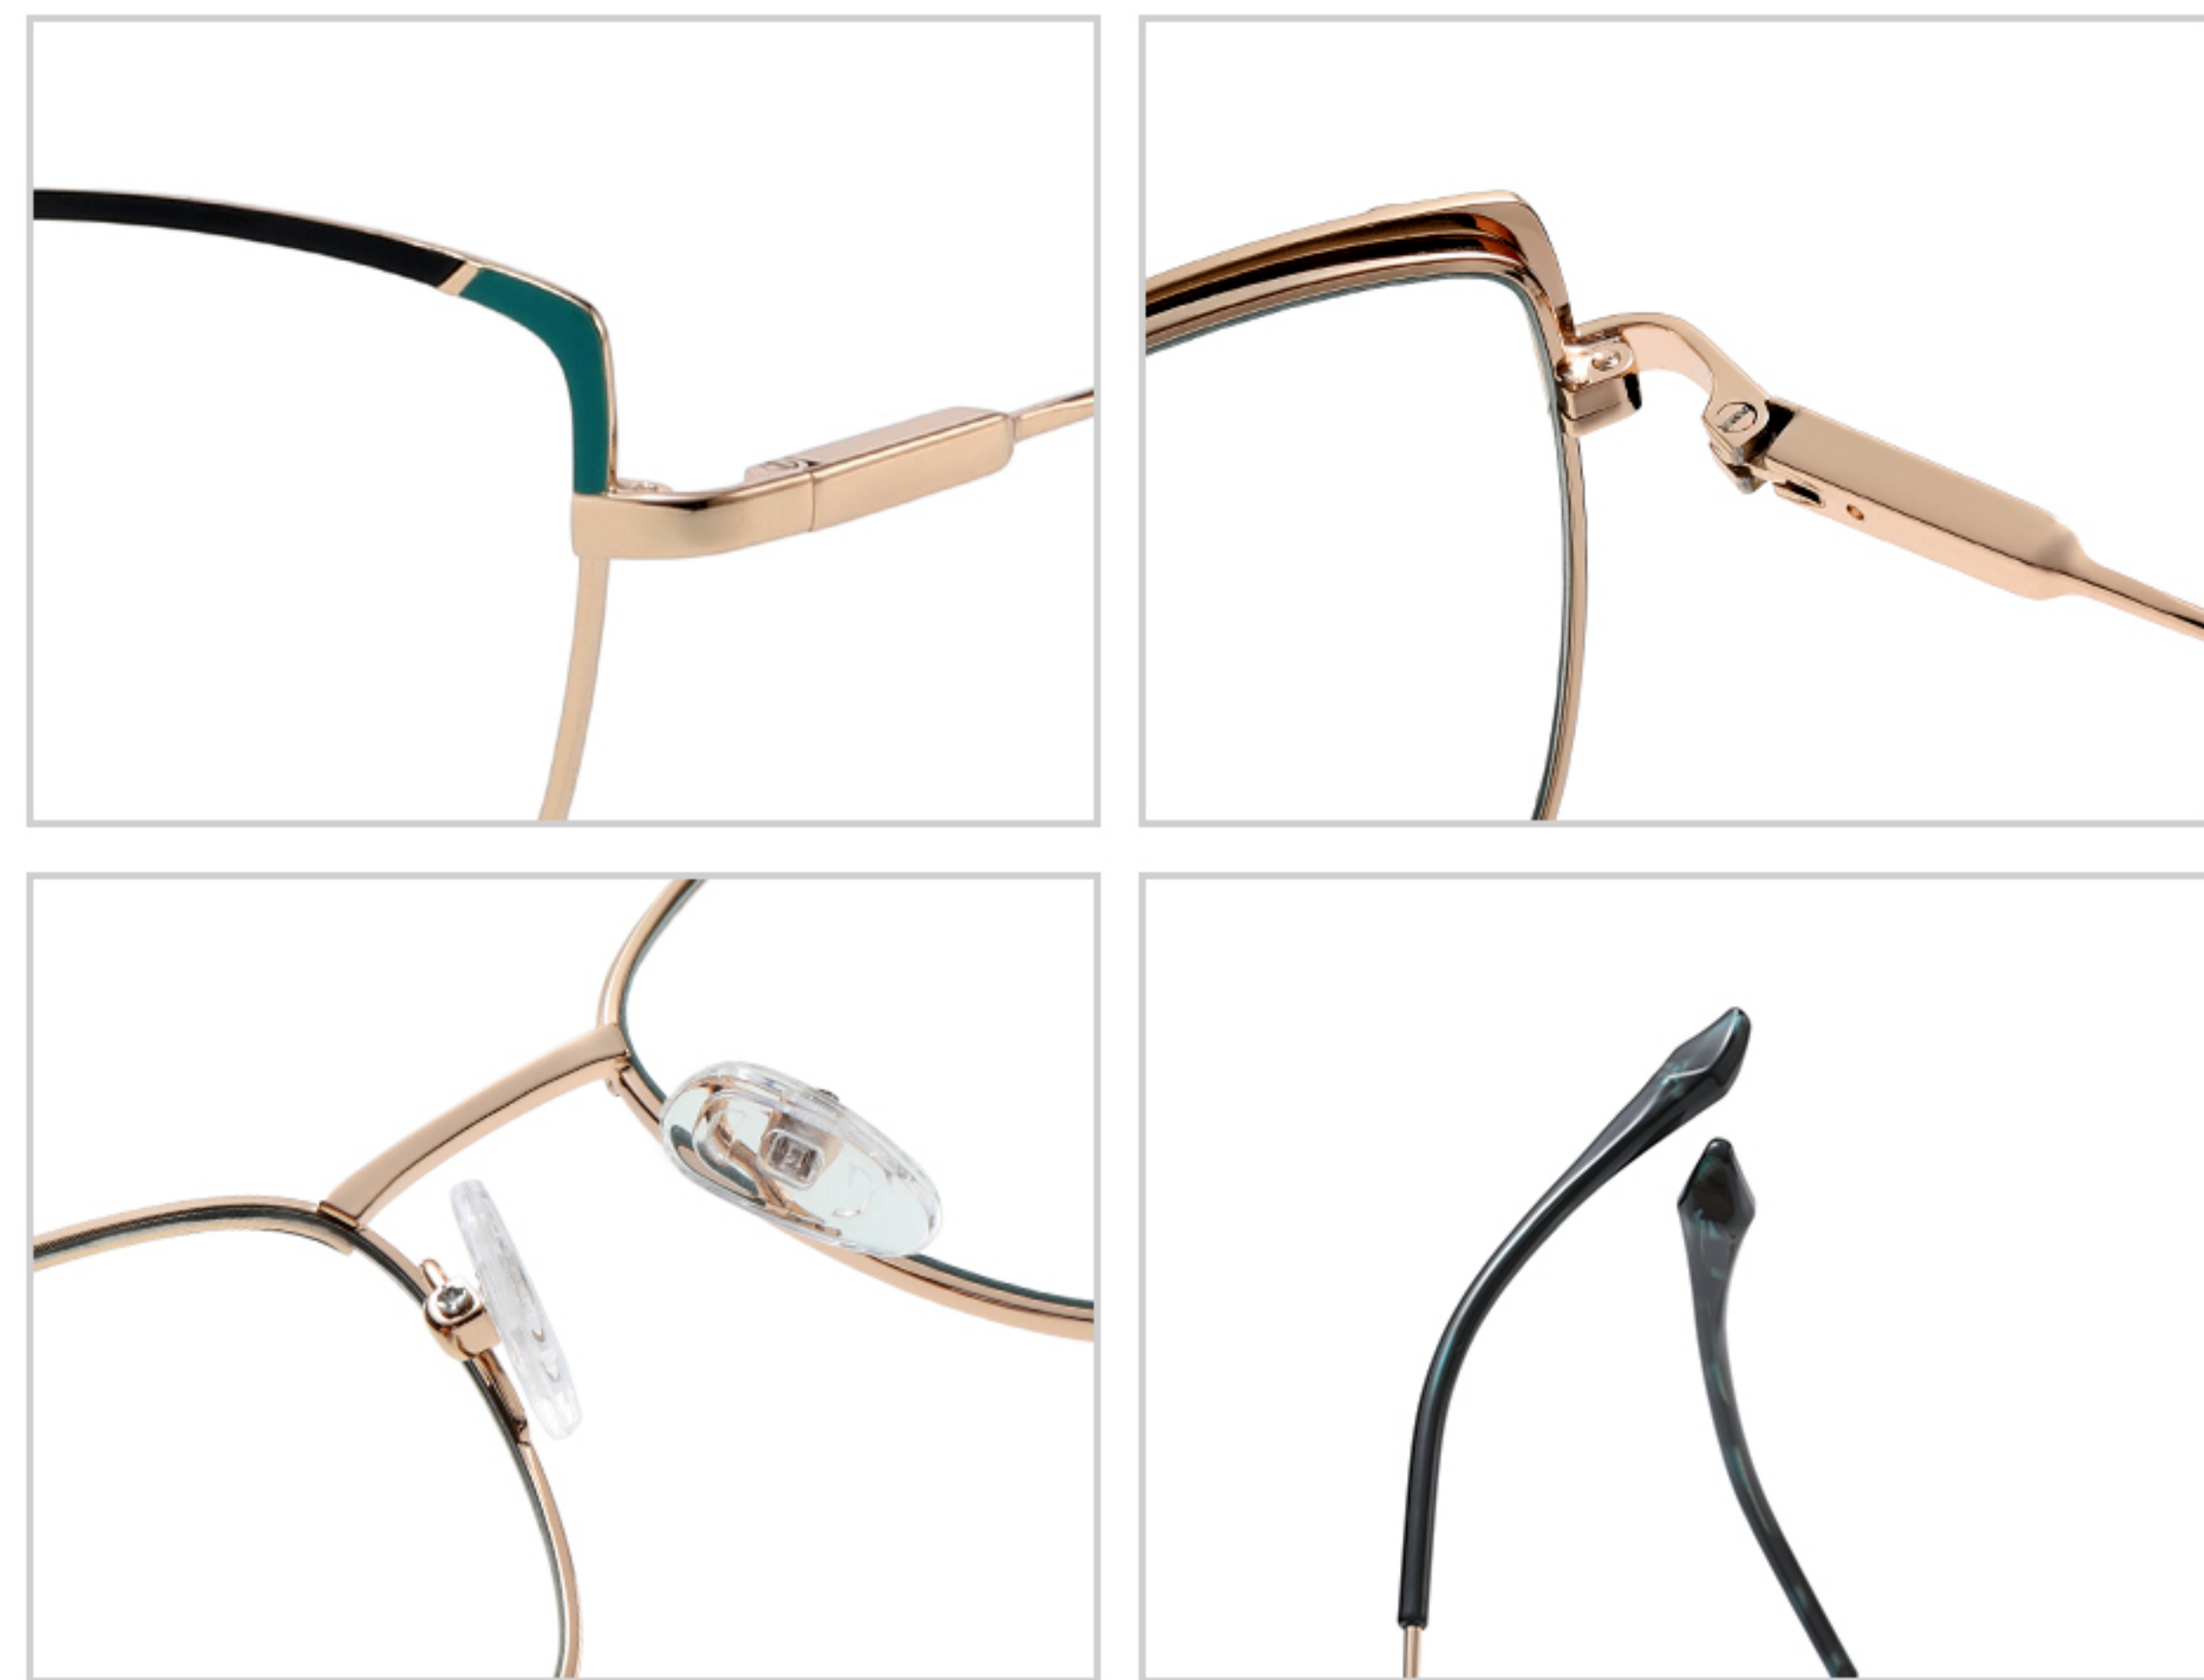

N0.2 Gold / Purple C232-P81

N0.3 Gold / Pink C236-P81

N0.4 Gold / Yellow Green C233-P81

N0.5 Silver / Blue C234-P81

Model : JS8620

Material : Metal

Lens : Anti blue light

Size : 51-19-145

N0.1 Gold / Black C231-P81

N0.2 Gold / Blue C229-P81

N0.3 Gold / Orange C228-P81

N0.4 Gold / Green C227-P81

N0.5 Silver / Purple C230-P81

Model : JS8618

Material : Metal

Lens : Anti blue light

Size : 53-17-140

N0.1 Gold / Black C02-P81

N0.2 Rose Gold / Red C11-P81

N0.3 Gold / Coffee C02-P81-1

N0.4 Silver / Nude Pink C05-P81-1

N0.5 Silver / Blue C05-P81

Model : JS8617

Material : Metal

Lens : Anti blue light

Size : 53-17-140

N0.1 Rose Gold / Black C11-P81

N0.2 Gold / Yellow Green C02-P81

N0.3 Rose Gold / Pink C11-P81-1

N0.4 Silver / Deep Purple C05-P81

N0.5 Silver / Purple Pink C05-P81-1

Model : JS8616