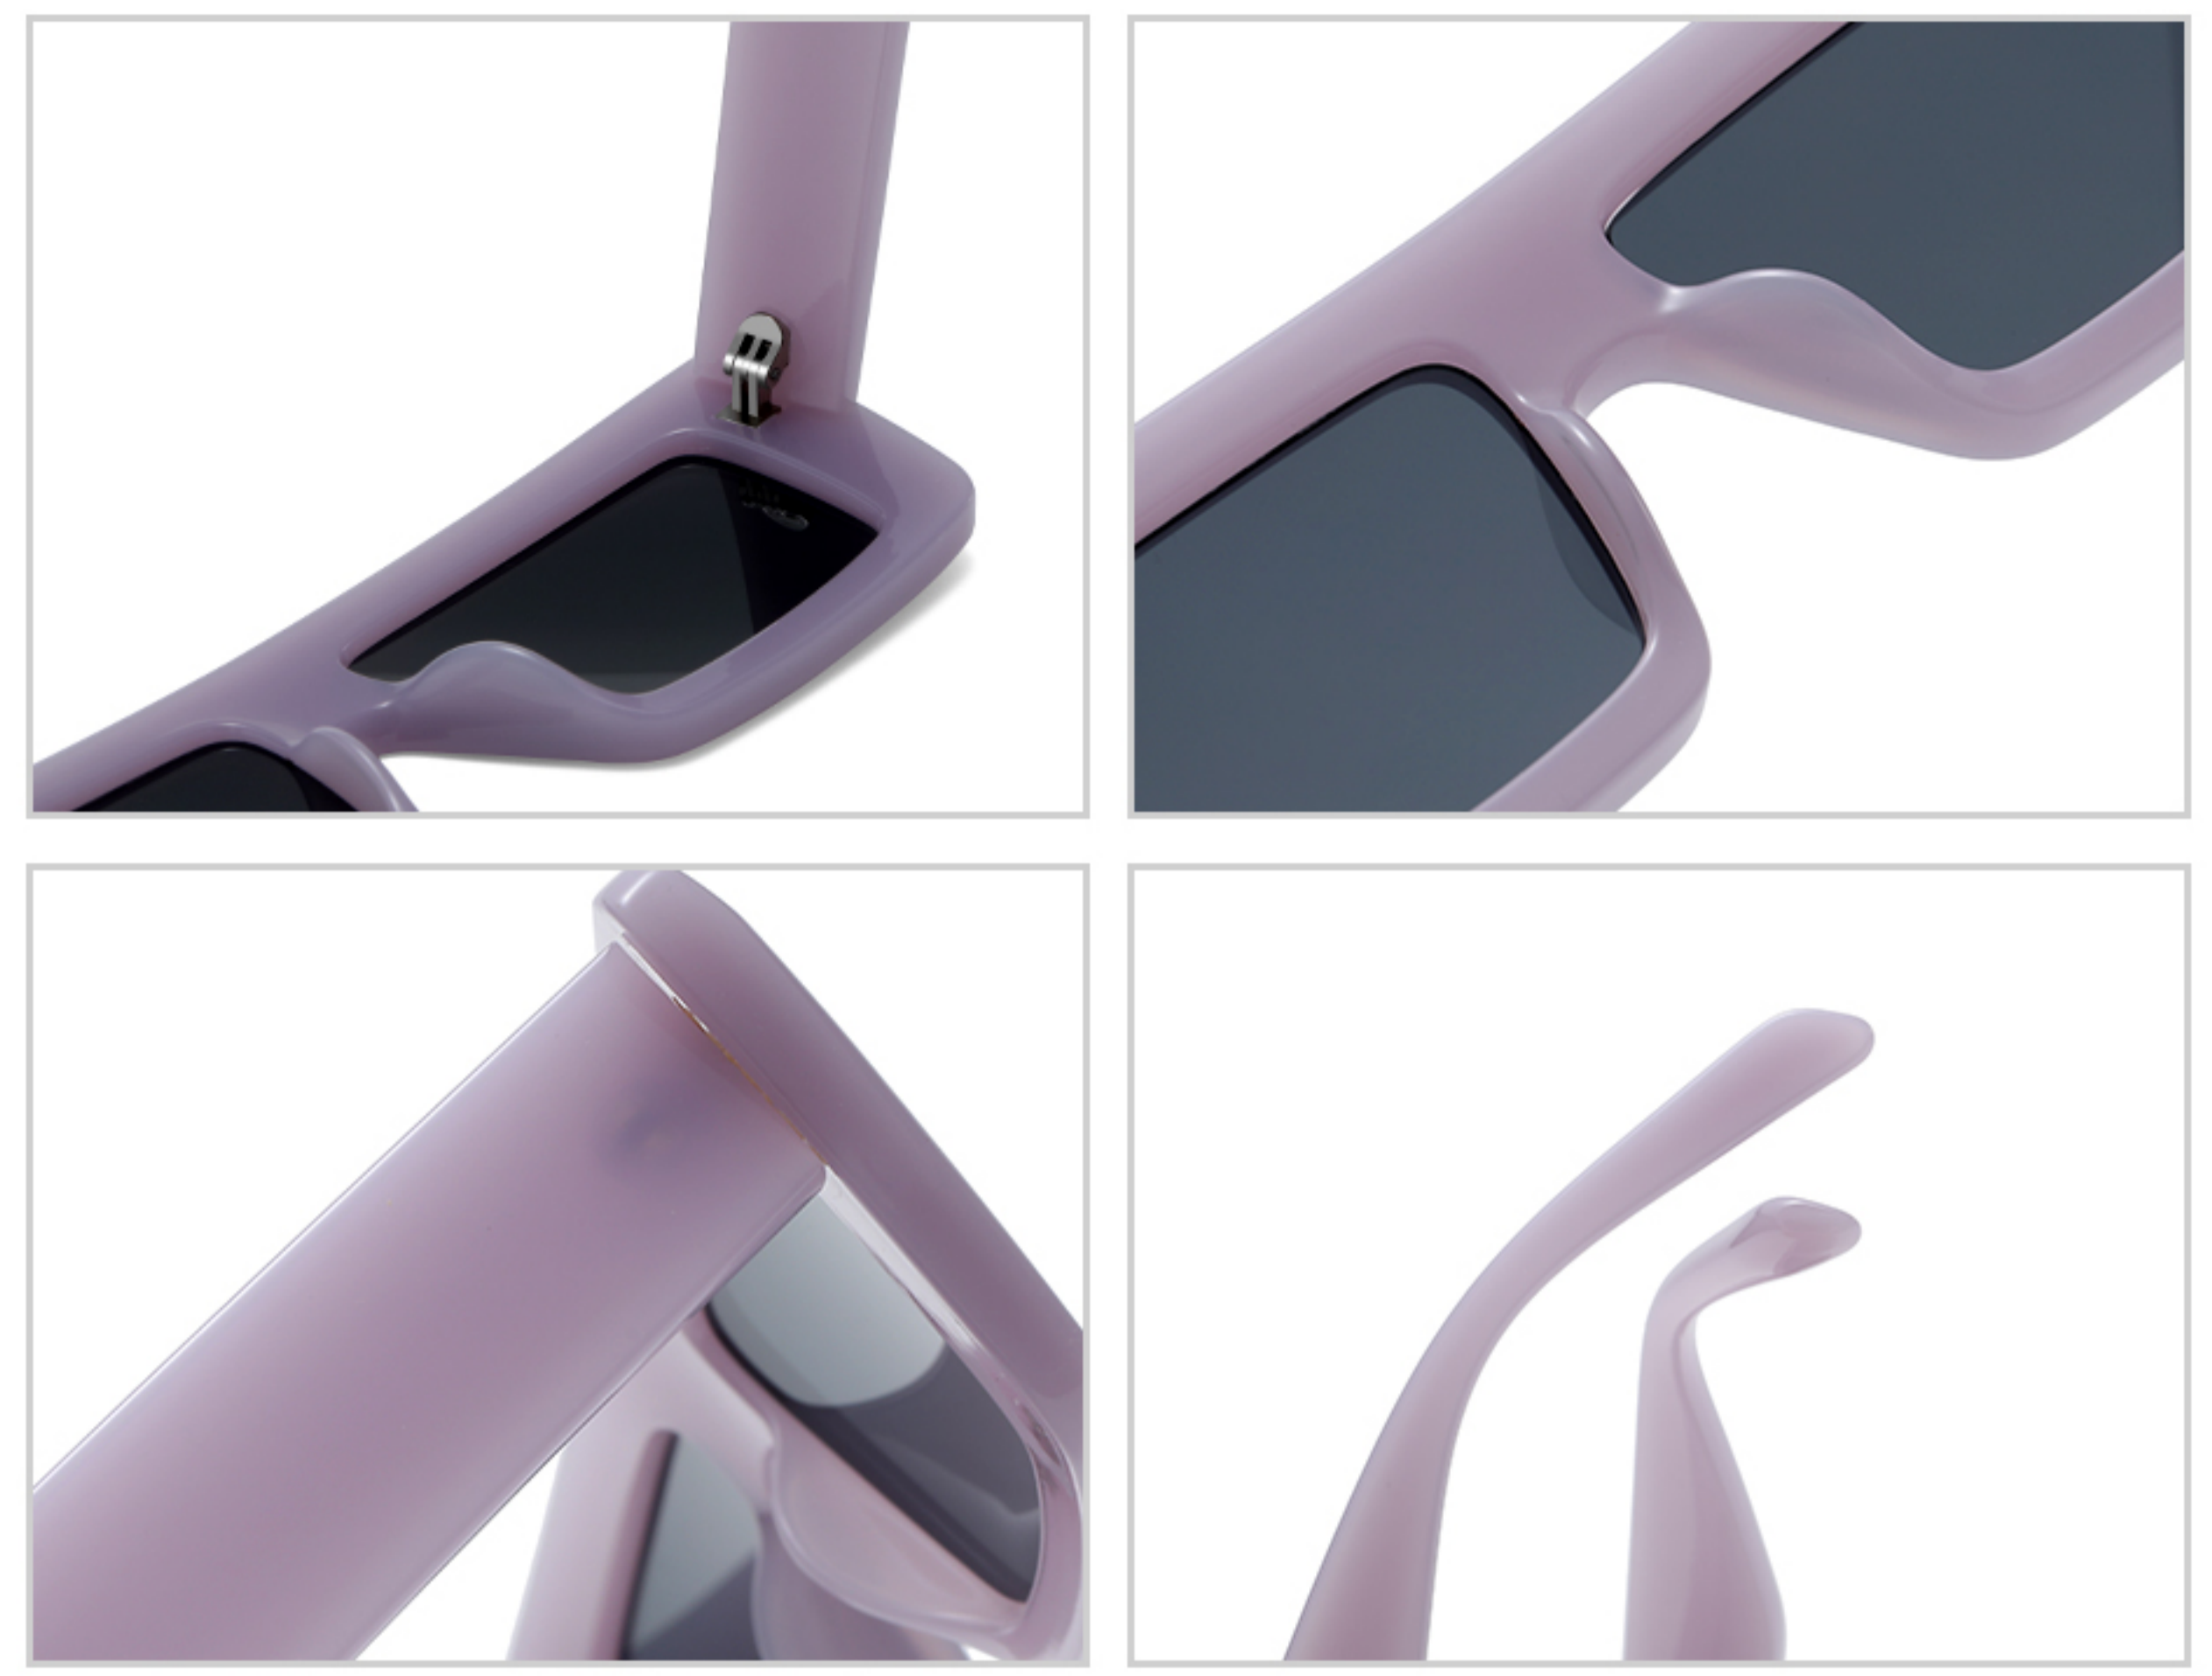

N0.1 Bright Black C01-P01

N0.2 Bright Solid Pink Grey C562-P01

N0.3 Green - Orange C729-P160

N0.4 Solid Green C730-P194

N0.5 Creamy C690-P146

Model :6501

Material : PC

Lens : PC

Size : 53-14-145

N0.1 Bright Black Grey C01-P01

N0.2 Transparent Grey Gradient Pink C401-P154

N0.3 Transparent Blue Light Blue C728-P83

N0.4 Purple Grey C663-P01

N0.5 Solid Nude Pink Pink C463-P15

Model : TR3341    Material : TR+Aluminum    Lens : TAC polarized lens    Size : 56-17-140

Lens : TAC polarized lens

Size : 50-20-138

N0.1 Bright Black / Grey C01-P20

N0.2 Tea Demi Floral / Tea C94-P75

N0.3 Transparent Tea / blue - Pink C92-P85

N0.4 Demi Floral / Ocean Blue C194-P86

N0.5 Black -Demi Floral / Grey C193-P20