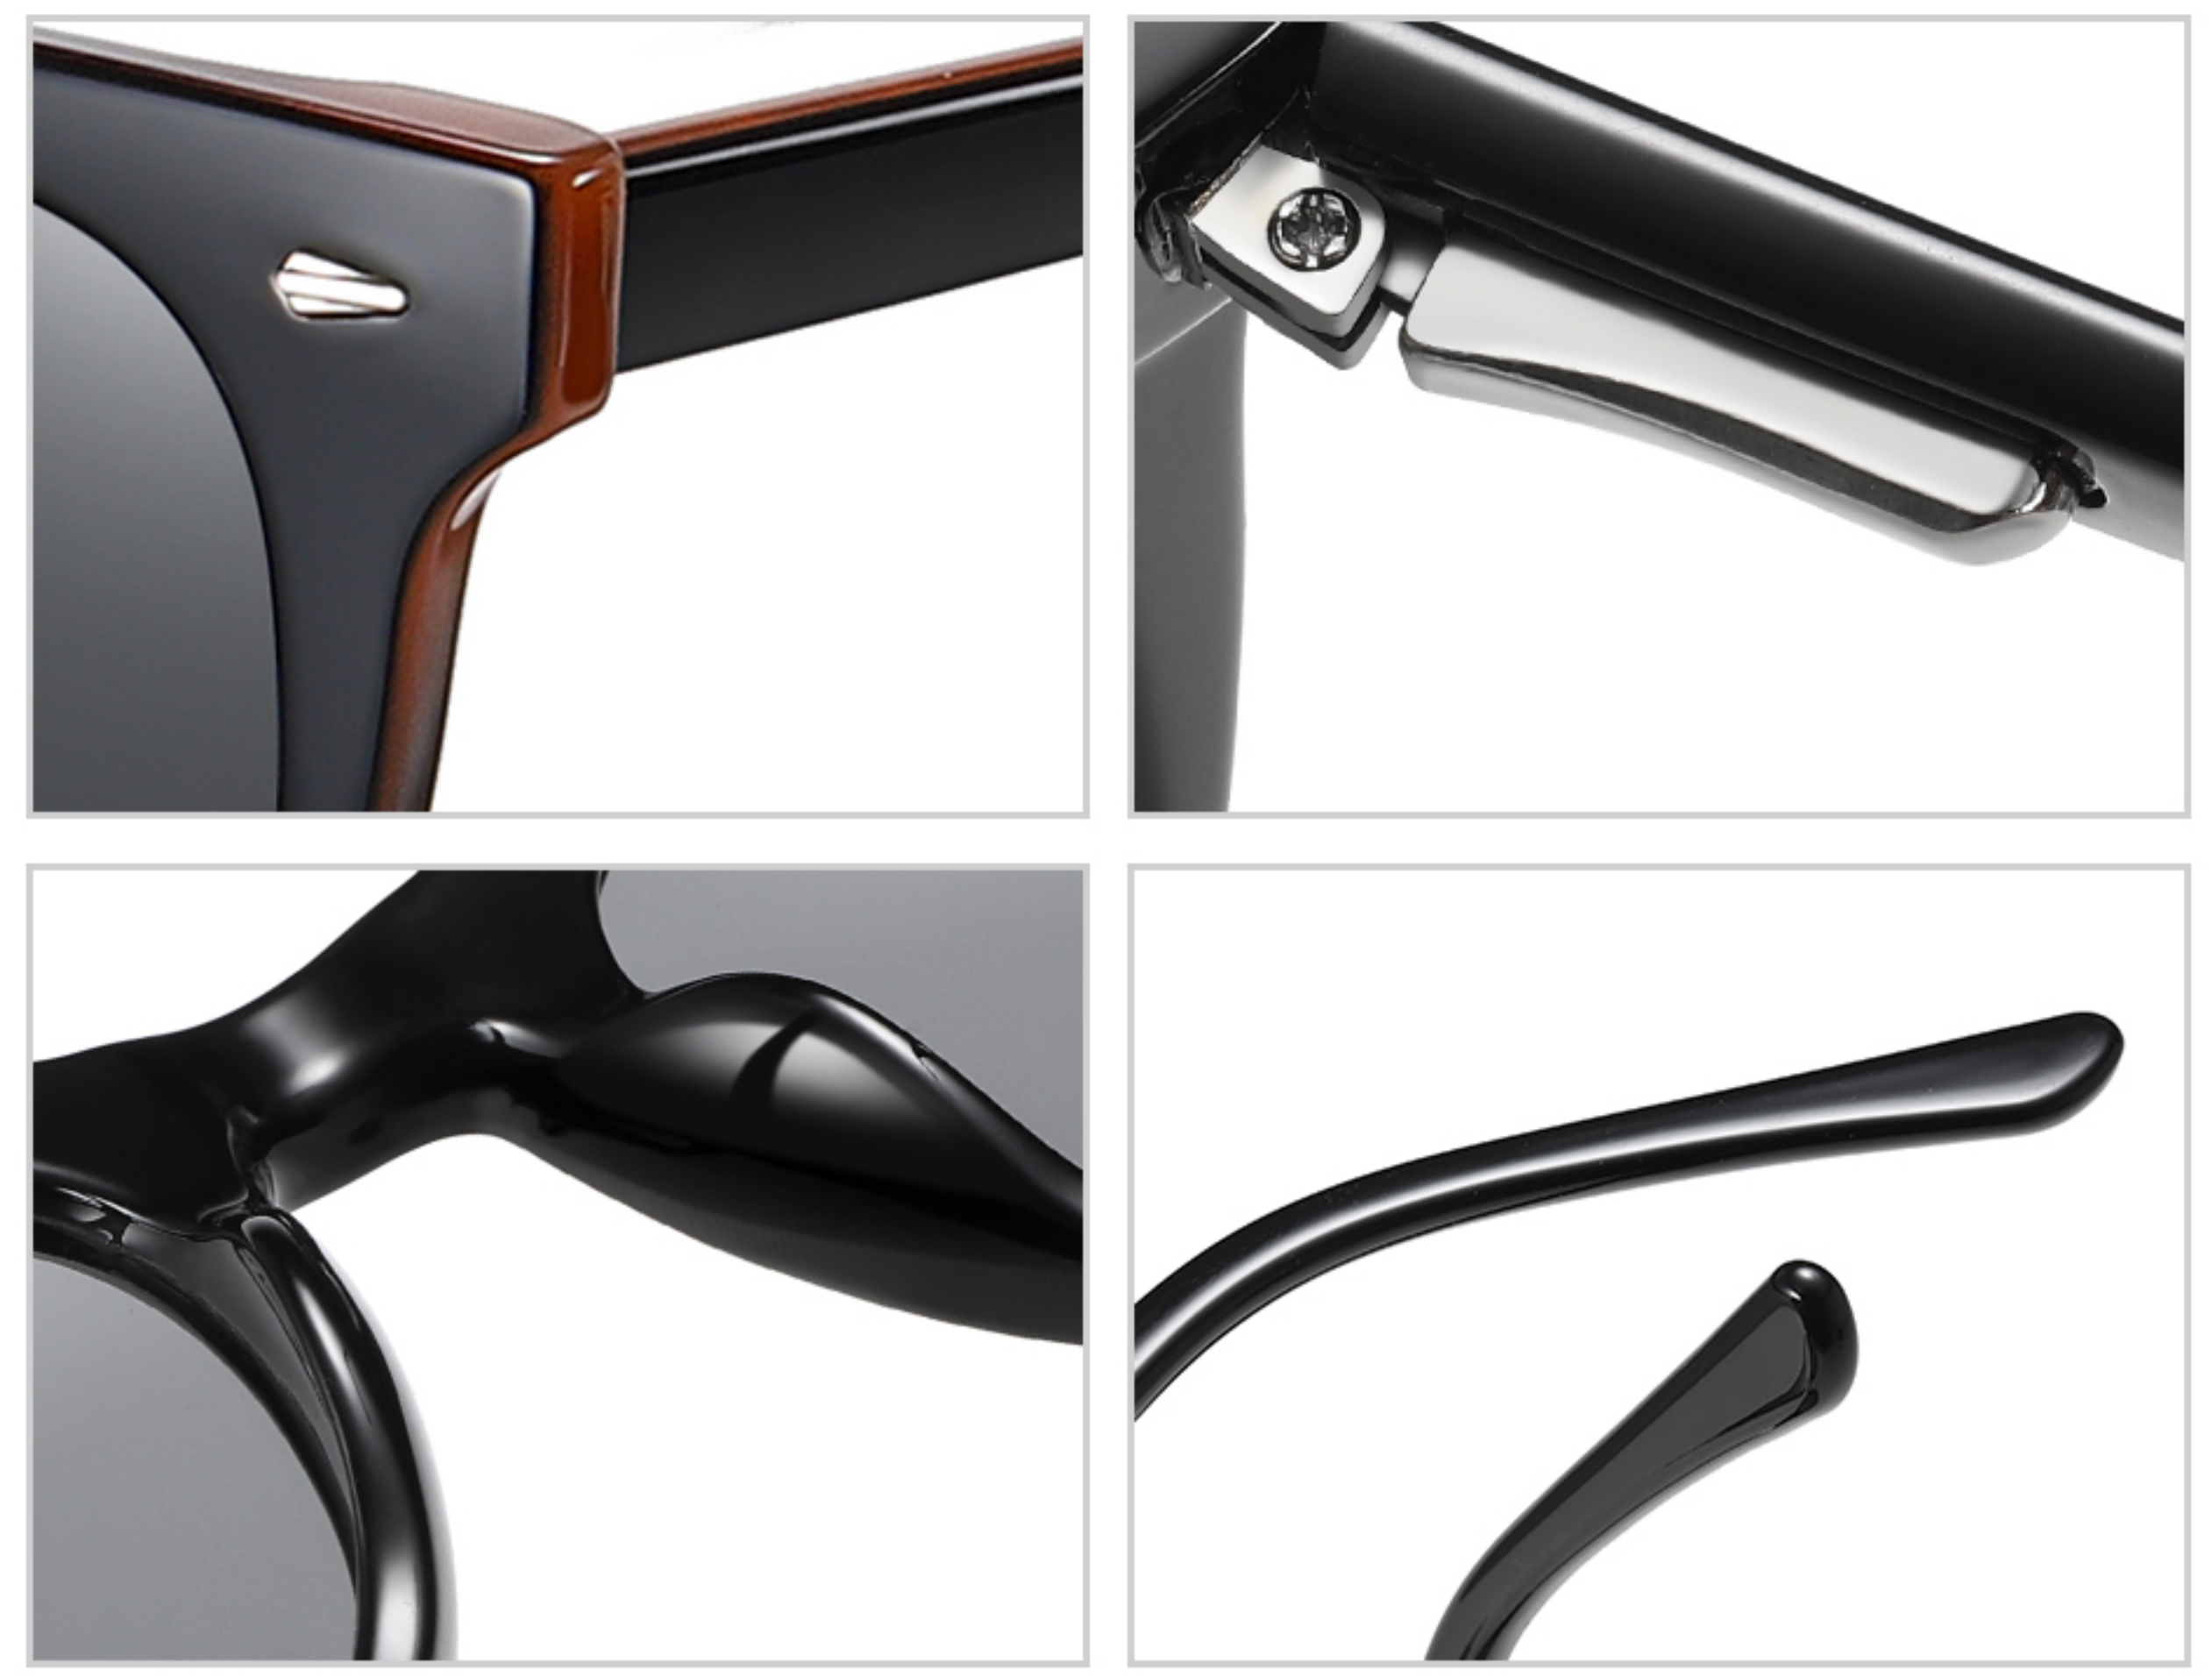

Size : 53-14-145

N0.1 Bright Black Grey C01-P01

N0.2 Transparent Grey Gradient Pink C401-P154

N0.3 Transparent Blue Light Blue C728-P83

N0.4 Purple Grey C663-P01

N0.5 Solid Nude Pink Pink C463-P15

Model : TR3341    Material : TR+Aluminum    Lens : TAC polarized lens    Size : 56-17-140

N0.1 Bright Black / Grey C01-P01

N0.2 Matte Black / White Silver C33-P08

N0.3 Matte blue / Deep Blue C95-P10

N0.4 Matte Black / Ice Blue C33-P06

N0.5 Matte Solid Grey / Grey C169-P01

Model : TR3361

Material : TR90

Lens : TAC polarized lens

Size : 50-20-138

N0.1 Bright Black / Grey C01-P20

N0.2 Tea Demi Floral / Tea C94-P75

N0.3 Transparent Tea / blue - Pink C92-P85

N0.4 Demi Floral / Ocean Blue C194-P86

N0.5 Black -Demi Floral / Grey C193-P20