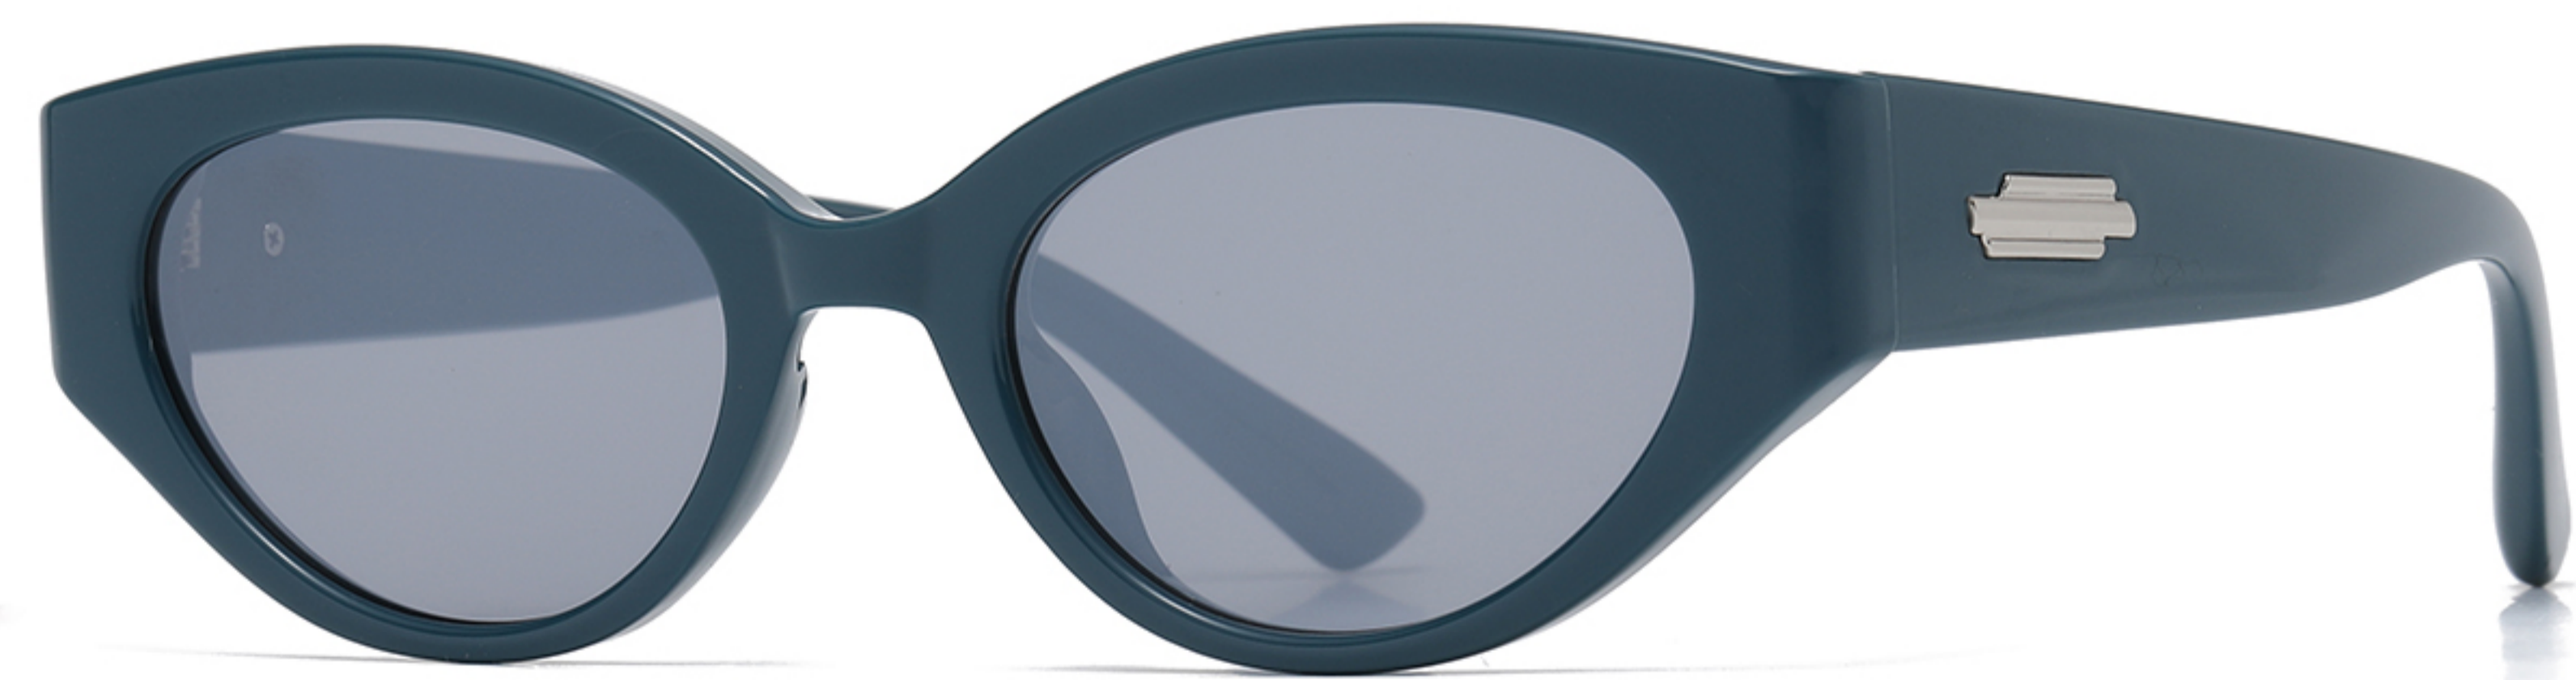

N0.4 Solid Green C730-P194