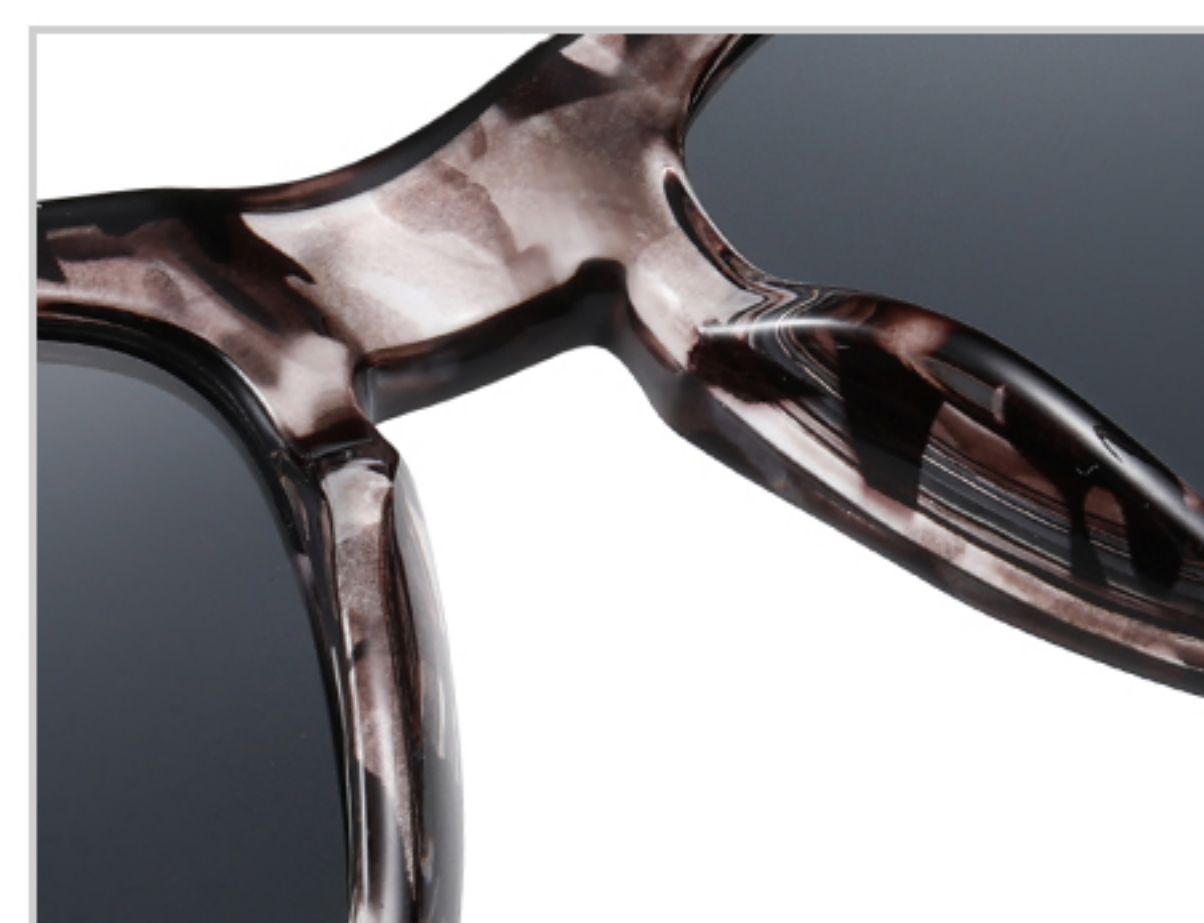

N0.18 Tea Tea C241-P102

N0.19 Blue - Pink C242-P85

N0.20 Floral Ice blue C243-P06

N0.21 Dark Grey C244-P01

Model : 3382

Material : PC

Lens : TAC polarized lens

Size : 54-18-139