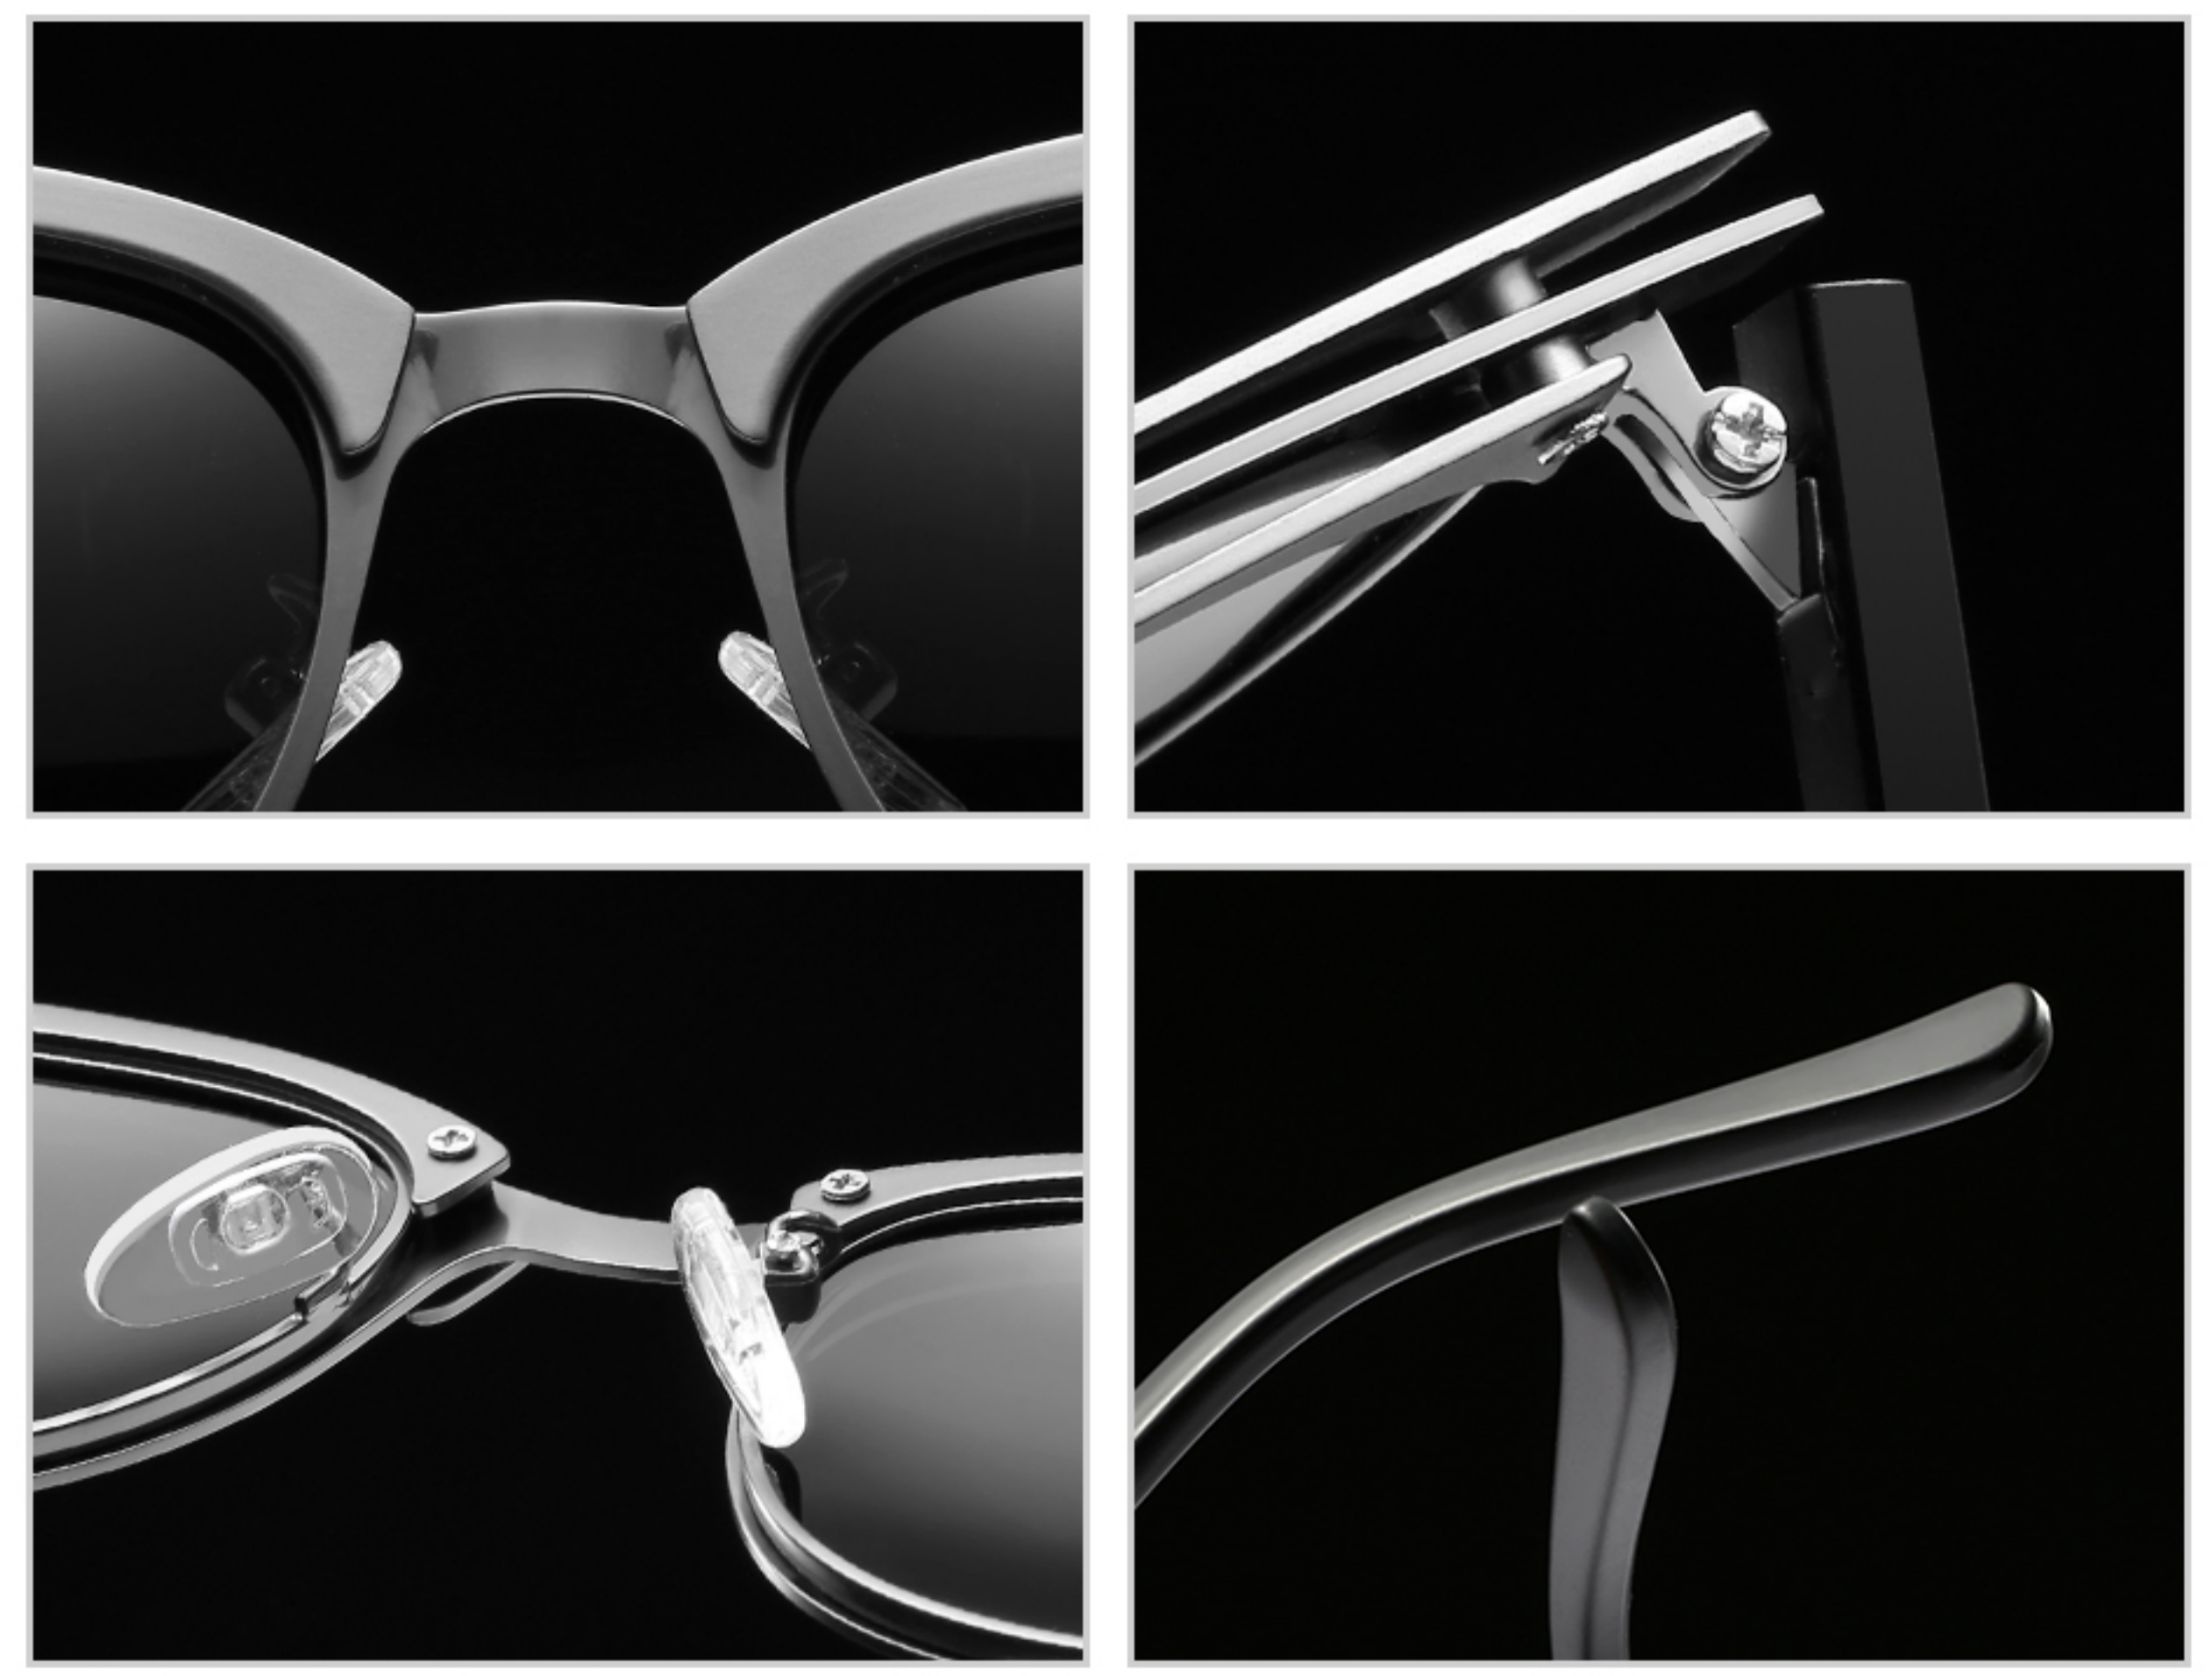

N0.10 Silver Transparent Yellow

N0.11 Gold Transparent

N0.12 Black Orange Red

Model : 0914

Material : Metal

Lens : TAC polarized lens

Size : 48-20-145

N0.1 Black Black Grey

N0.2 Silver Black Grey

N0.3 Gold Black Grey

N0.4 Tea

N0.5 Silver Ice Blue

N0.6 Gold Red Silver

Model : 0911

Material : TR+Metal

Lens : TAC polarized lens

Size : 52-20-144

N0.1 Black Grey C1

N0.2 Gold Grey C4

N0.3 Gun Ice Blue C2

N0.4 Silver White Silver C3

N0.5 Gun Grey C5

Model : 801

Material : Metal