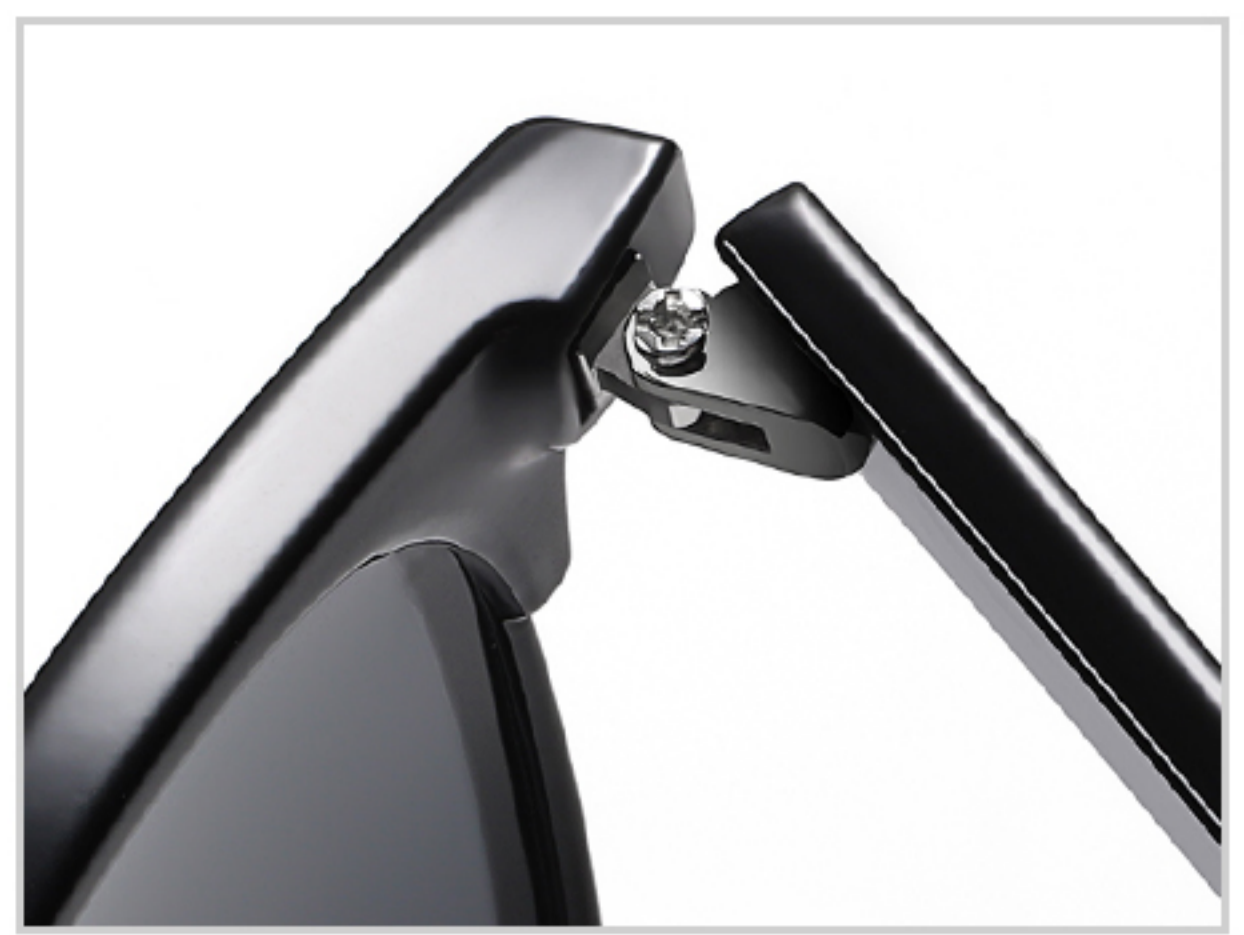

N0.4 Tea stripes Gradient Deep Tea C245-P94

N0.5 Purple Tortoiseshell Purple coated C229-P59

N0.6 Pink coated C230-P68

N0.7 Yellow Red Floral Ocean Pink C231-P15

Model : 3323

Material : PC

Lens : TAC polarized lens