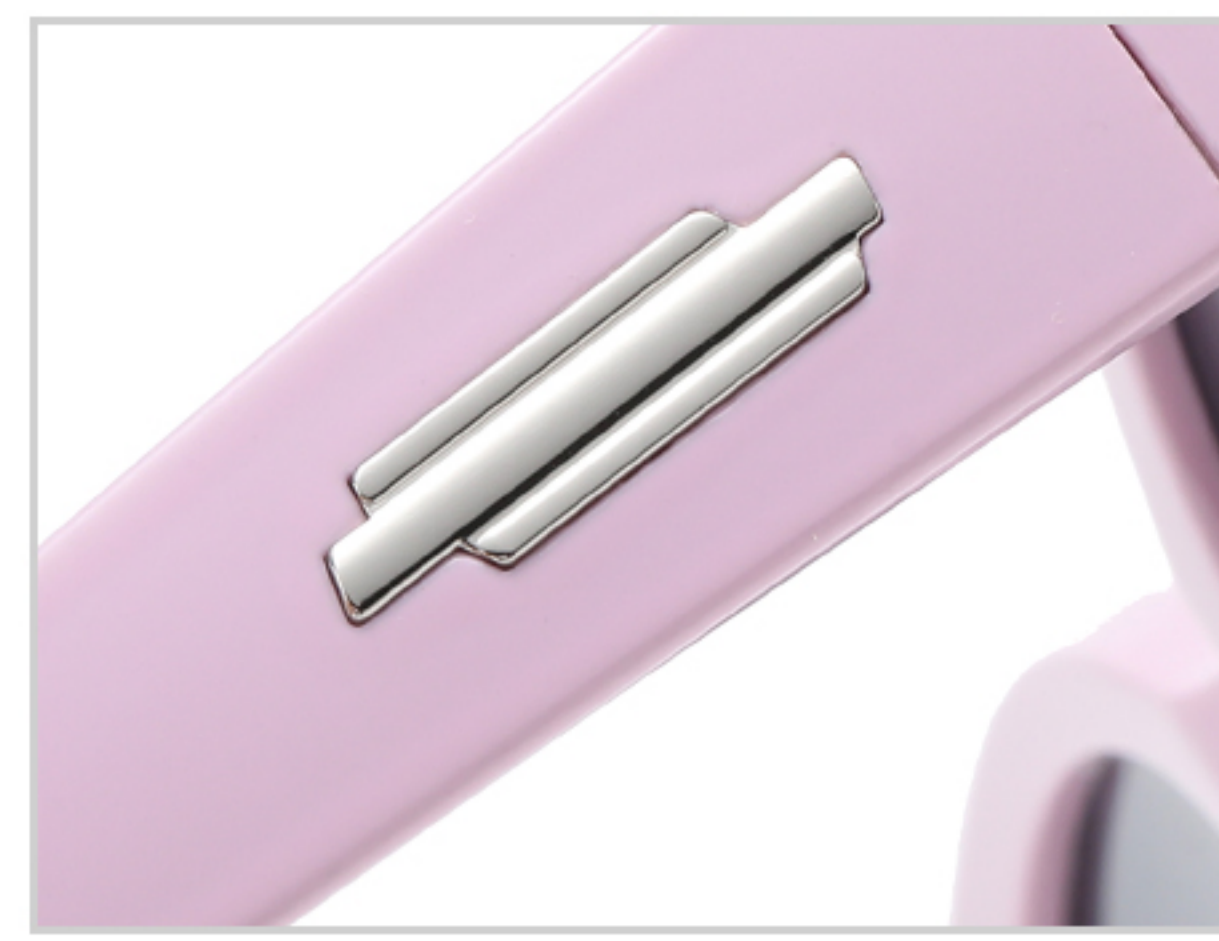

N0.2 Bright Coffee Grey C196-P01

N0.3 Bright Pink Ocean Blue C562-P86

N0.4 Bright Purple Tea C663-P280

N0.5 Bright Green -Grey C746-P01

Model :6502

Material : PC

Lens : PC

Size : 52-21-142