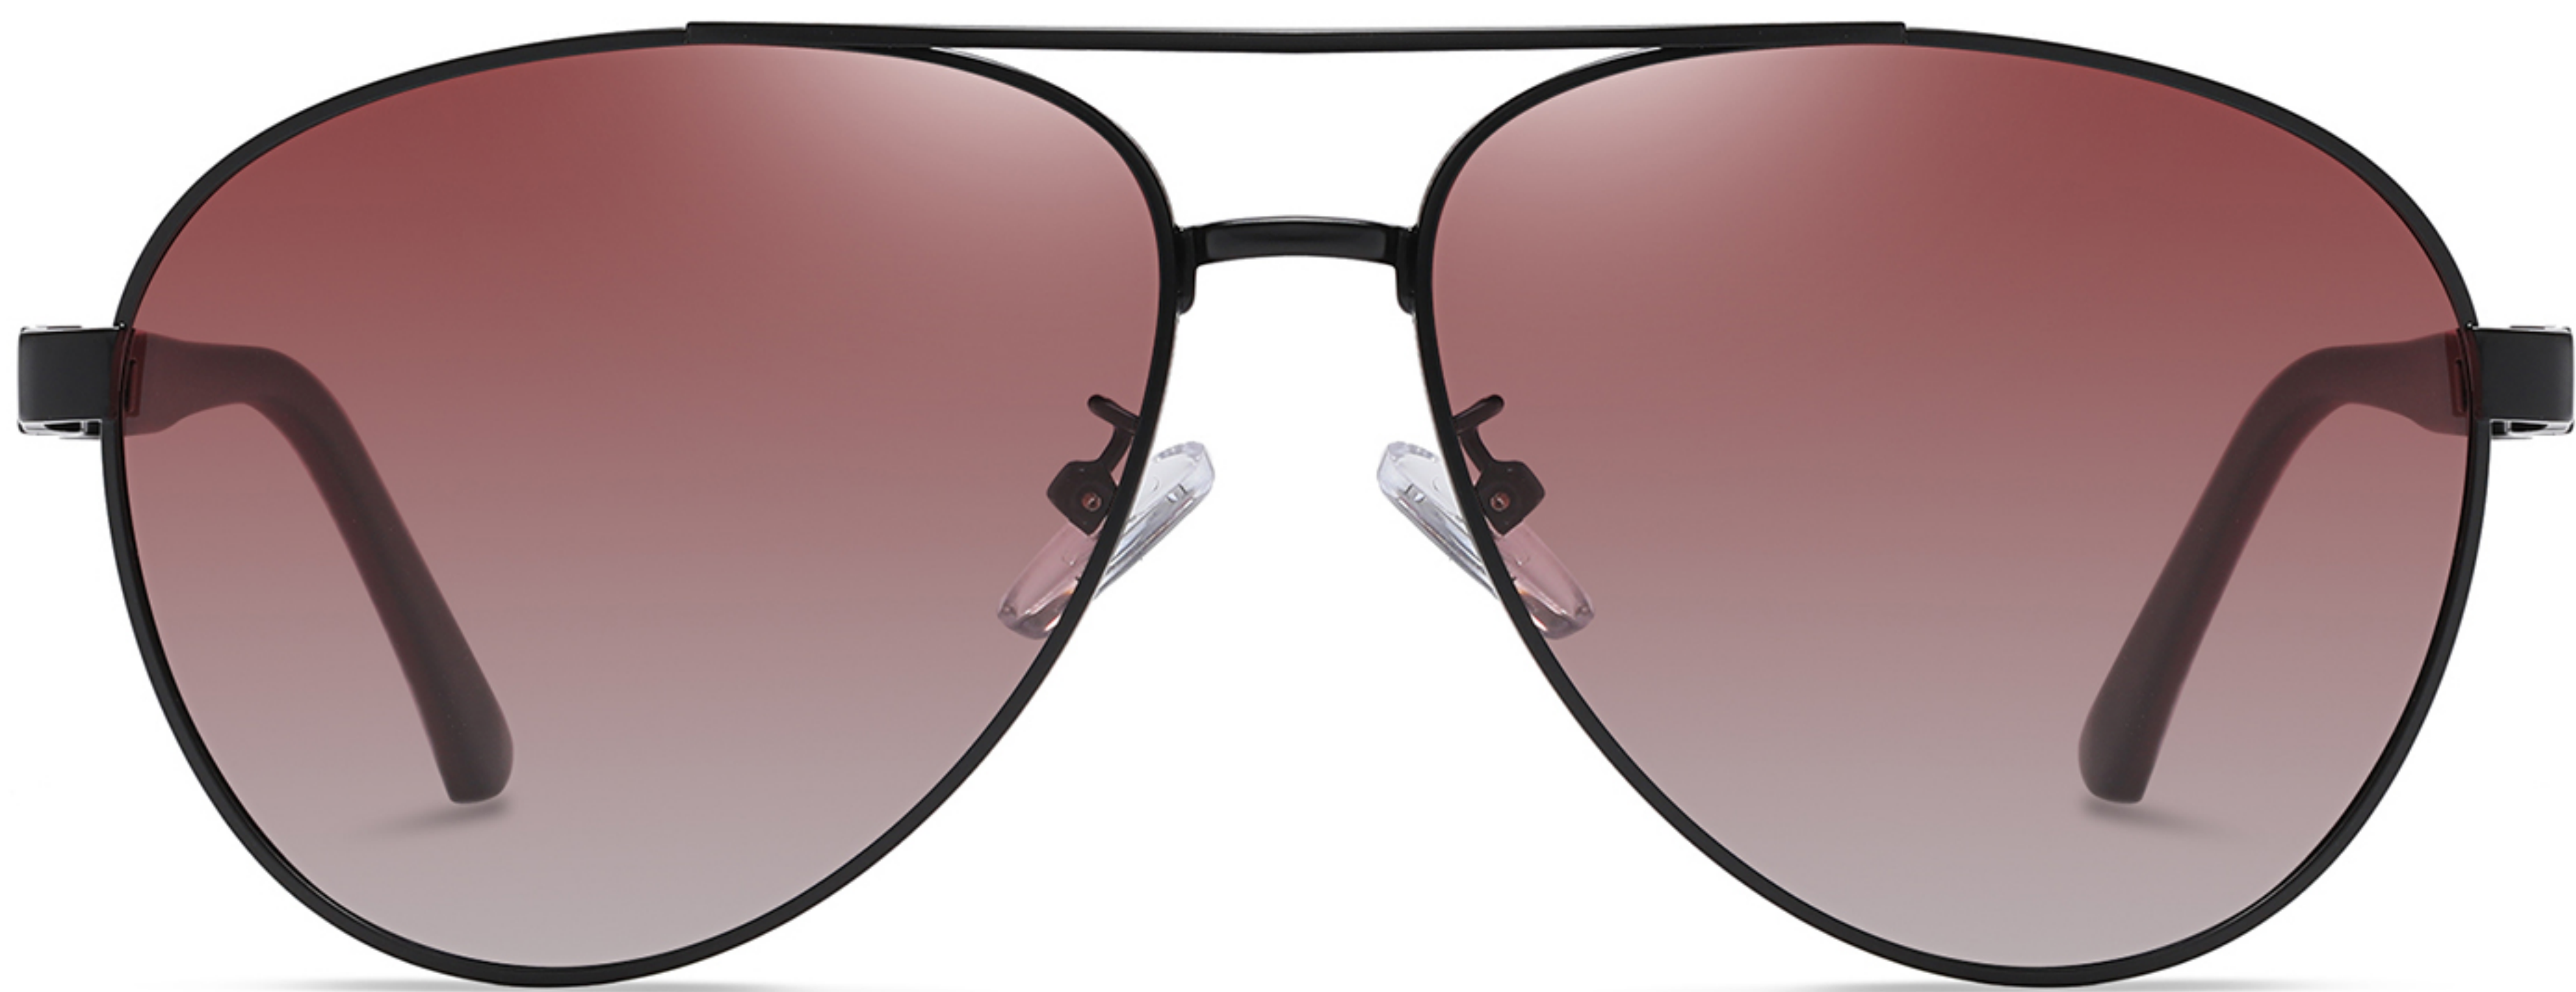

Model : 6323

Material : Metal

Lens : 1.1mm polarized

Size : 60-15-140

N0.1 Gun / Grey Ocean Blue C21-P16

N0.2 Deep Gun / Black Grey C31-P101

N0.3 Deep Gun / Black Ocean Red C31-P145

N0.4 Gold / Black Gradient Grey C84-P146

N0.5 Matte Deep Blue / Grey C102-P101

Model : 6321

Material : Metal

Lens : 1.1mm polarized

Size : 62-11-140

N0.1 Matte Black Grey C04-P101

N0.2 Gun / Blue Gradient Blue C37-P1

N0.3 Silver / Blue Grey C05-P113

N0.3 Gun / Black Ocean Green C85-P131

N0.4 Gold / Black Grey C84-P101

N0.5 Silver / Blue Gradient Blue C05-P142

Model : 6319

Material : Metal

Lens : 1.1mm polarized

Size : 60-13-140

N0.1 Matte Black Grey C04-P01

N0.2 Gun / Black Grey C31-P101

N0.3 Blue / Black Deep Blue C102-P137

N0.4 Coffee / Black Tea C21-P140

N0.5 Matte Black Gradient Red C04-P141

Model : 6315

Material : Metal

Lens : 1.1mm polarized

Size : 61-13-140