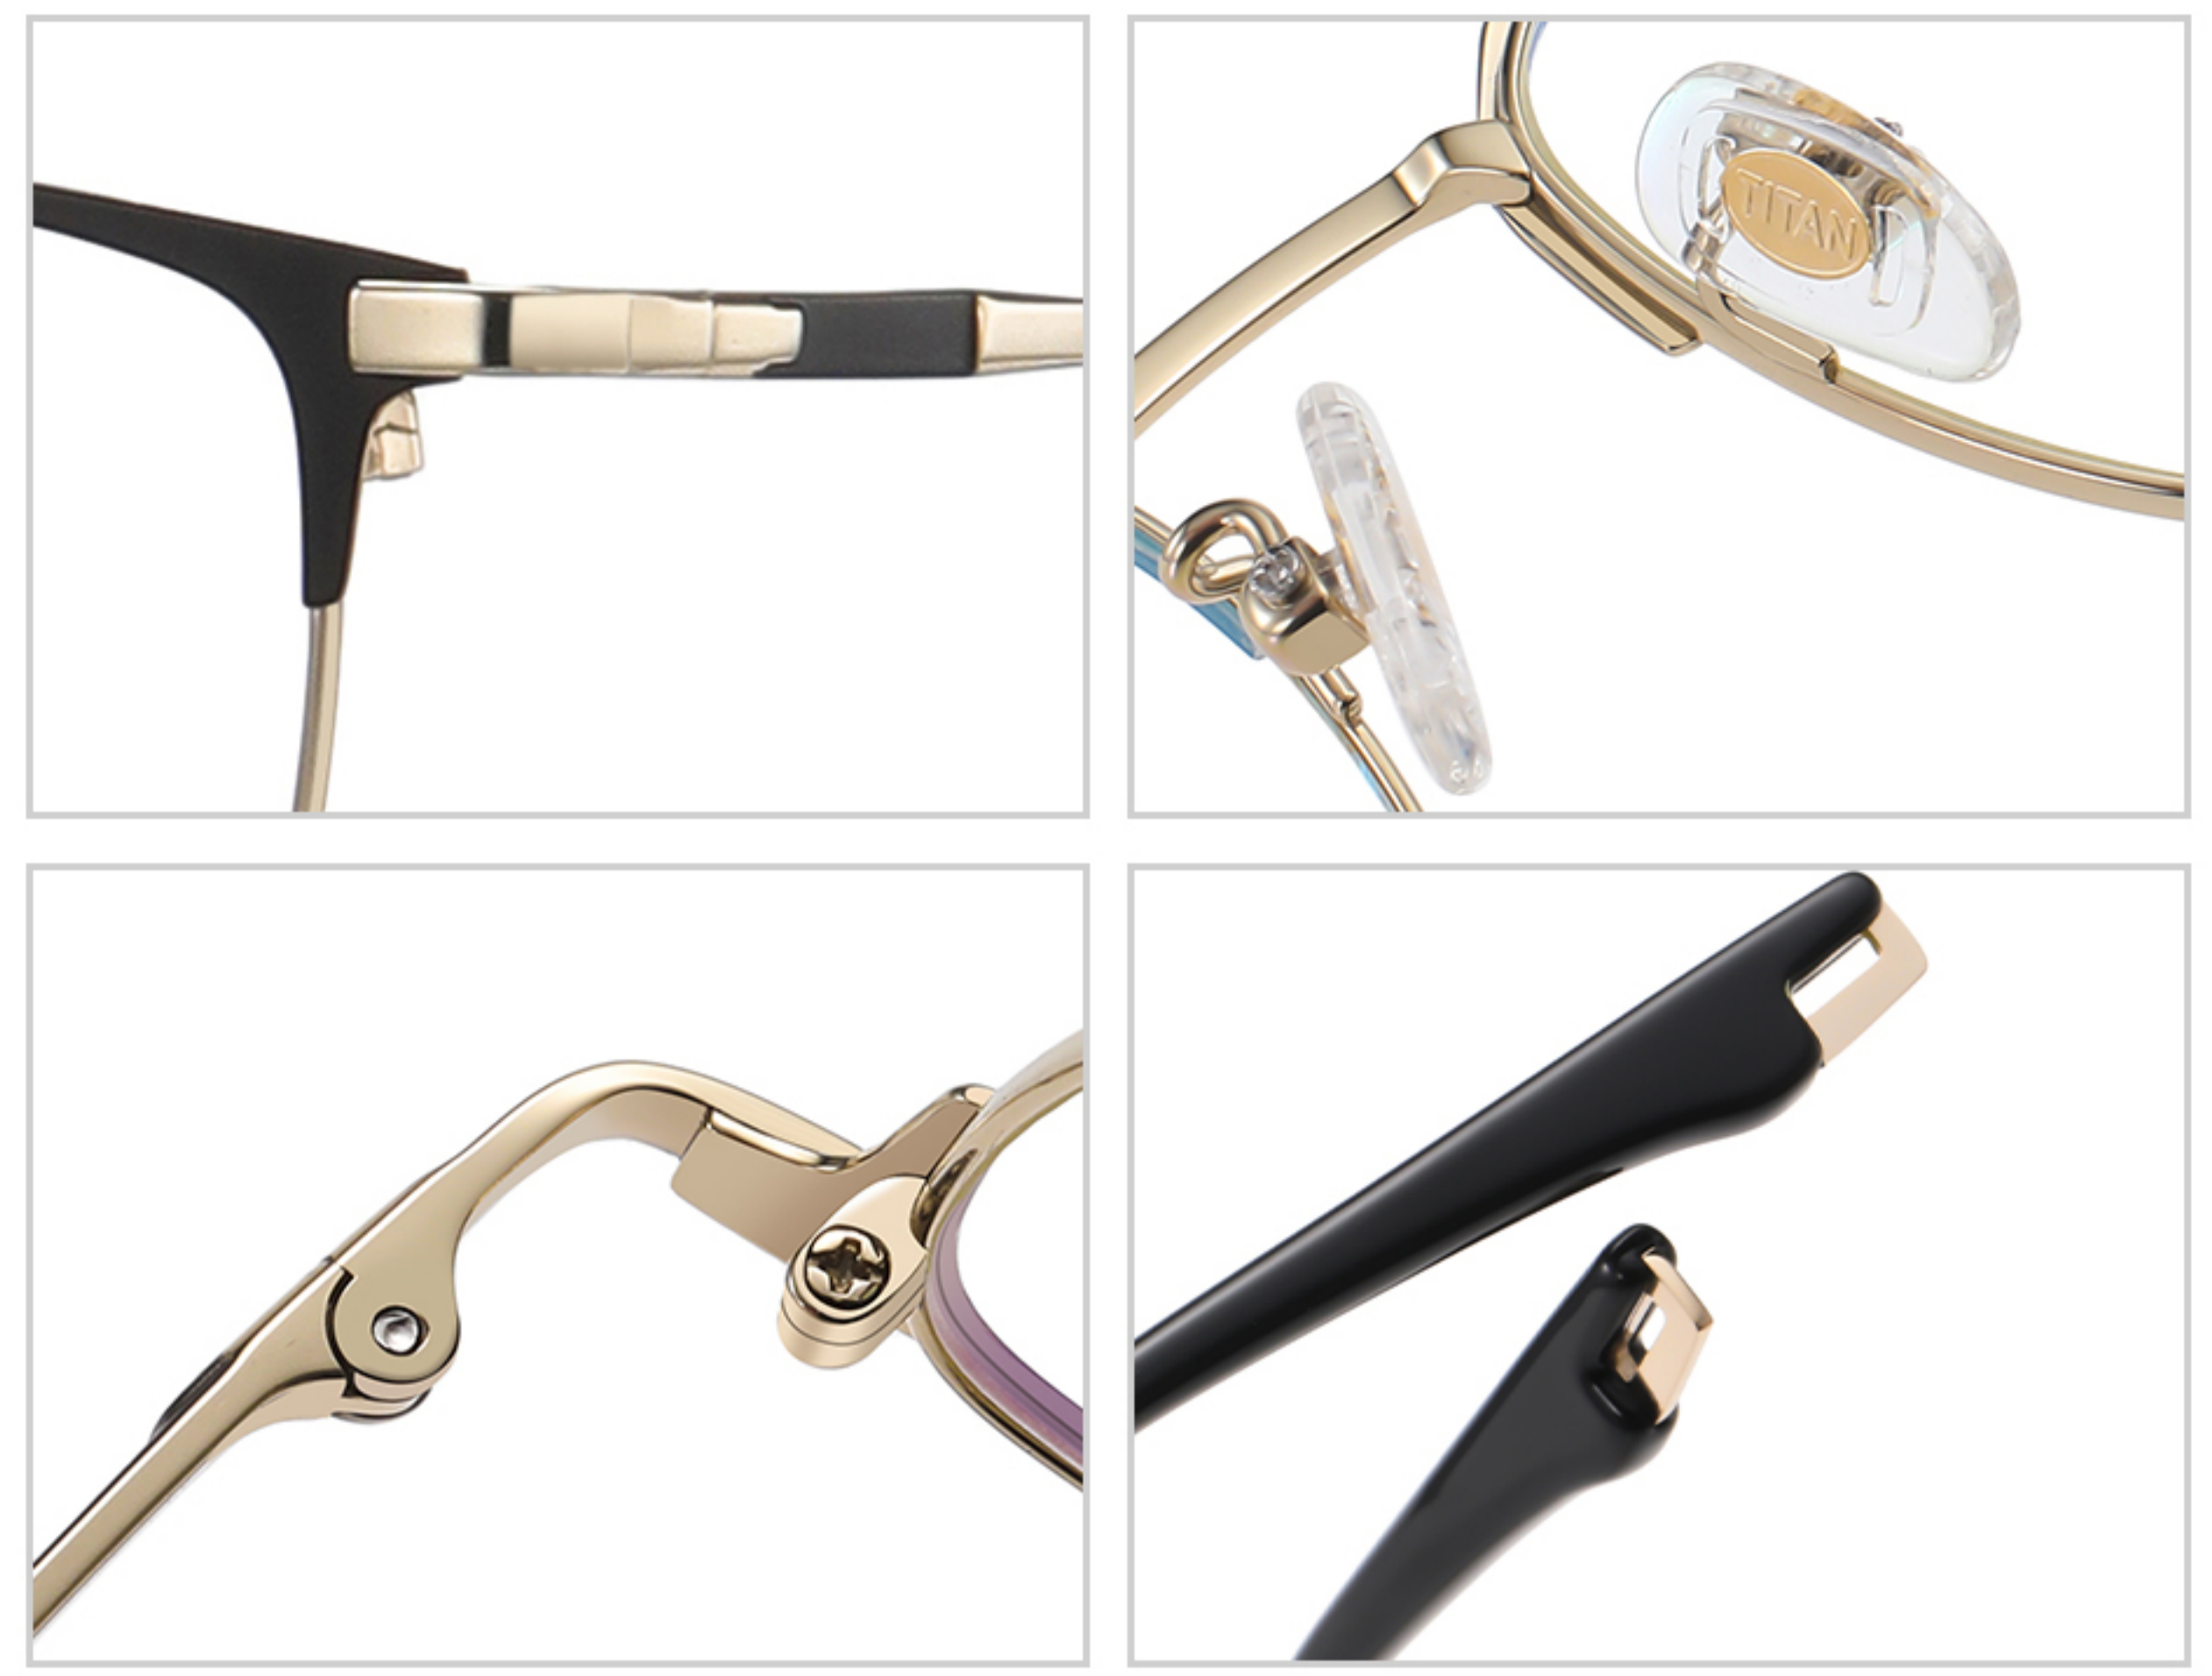

N0.2 Matte Silver / Blue C10-P174-1

N0.3 Gold / Black C02-P174

N0.4 Matte Gun / Black C21-P174

N0.5 Matte Black C91-P174

Model :PT915

Material :Pure titanium

Lens :AC Anti blue light

Size : 53-18-145

N0.1 Bright Gold C02-P174

N0.2 Matte Deep Blue C89-P174

N0.3 Bright Light Gun C200-P174

N0.4 Matte Black C91-P174

N0.5 Bright Silver C05-P174

Model :PT914

Material :Pure titanium

Lens :AC Anti blue light

Model :PT911

Material :Pure titanium

Lens :AC Anti blue light

Size : 48-20-145

N0.1 Matte Black C91-P174

N0.2 Bright Gold C02-P174

N0.3 Bright Silver C05-P174

N0.4 Bright Deep Red C199-P174

Model :PT910

Material : Pure titanium

Lens :AC Anti blue light

Size : 56-17-145

N0.1 Matte Black C91-P174

N0.2 Bright Gun C31-P174

N0.3 Bright Silver C05-P174

N0.4 Bright Gold C02-P174