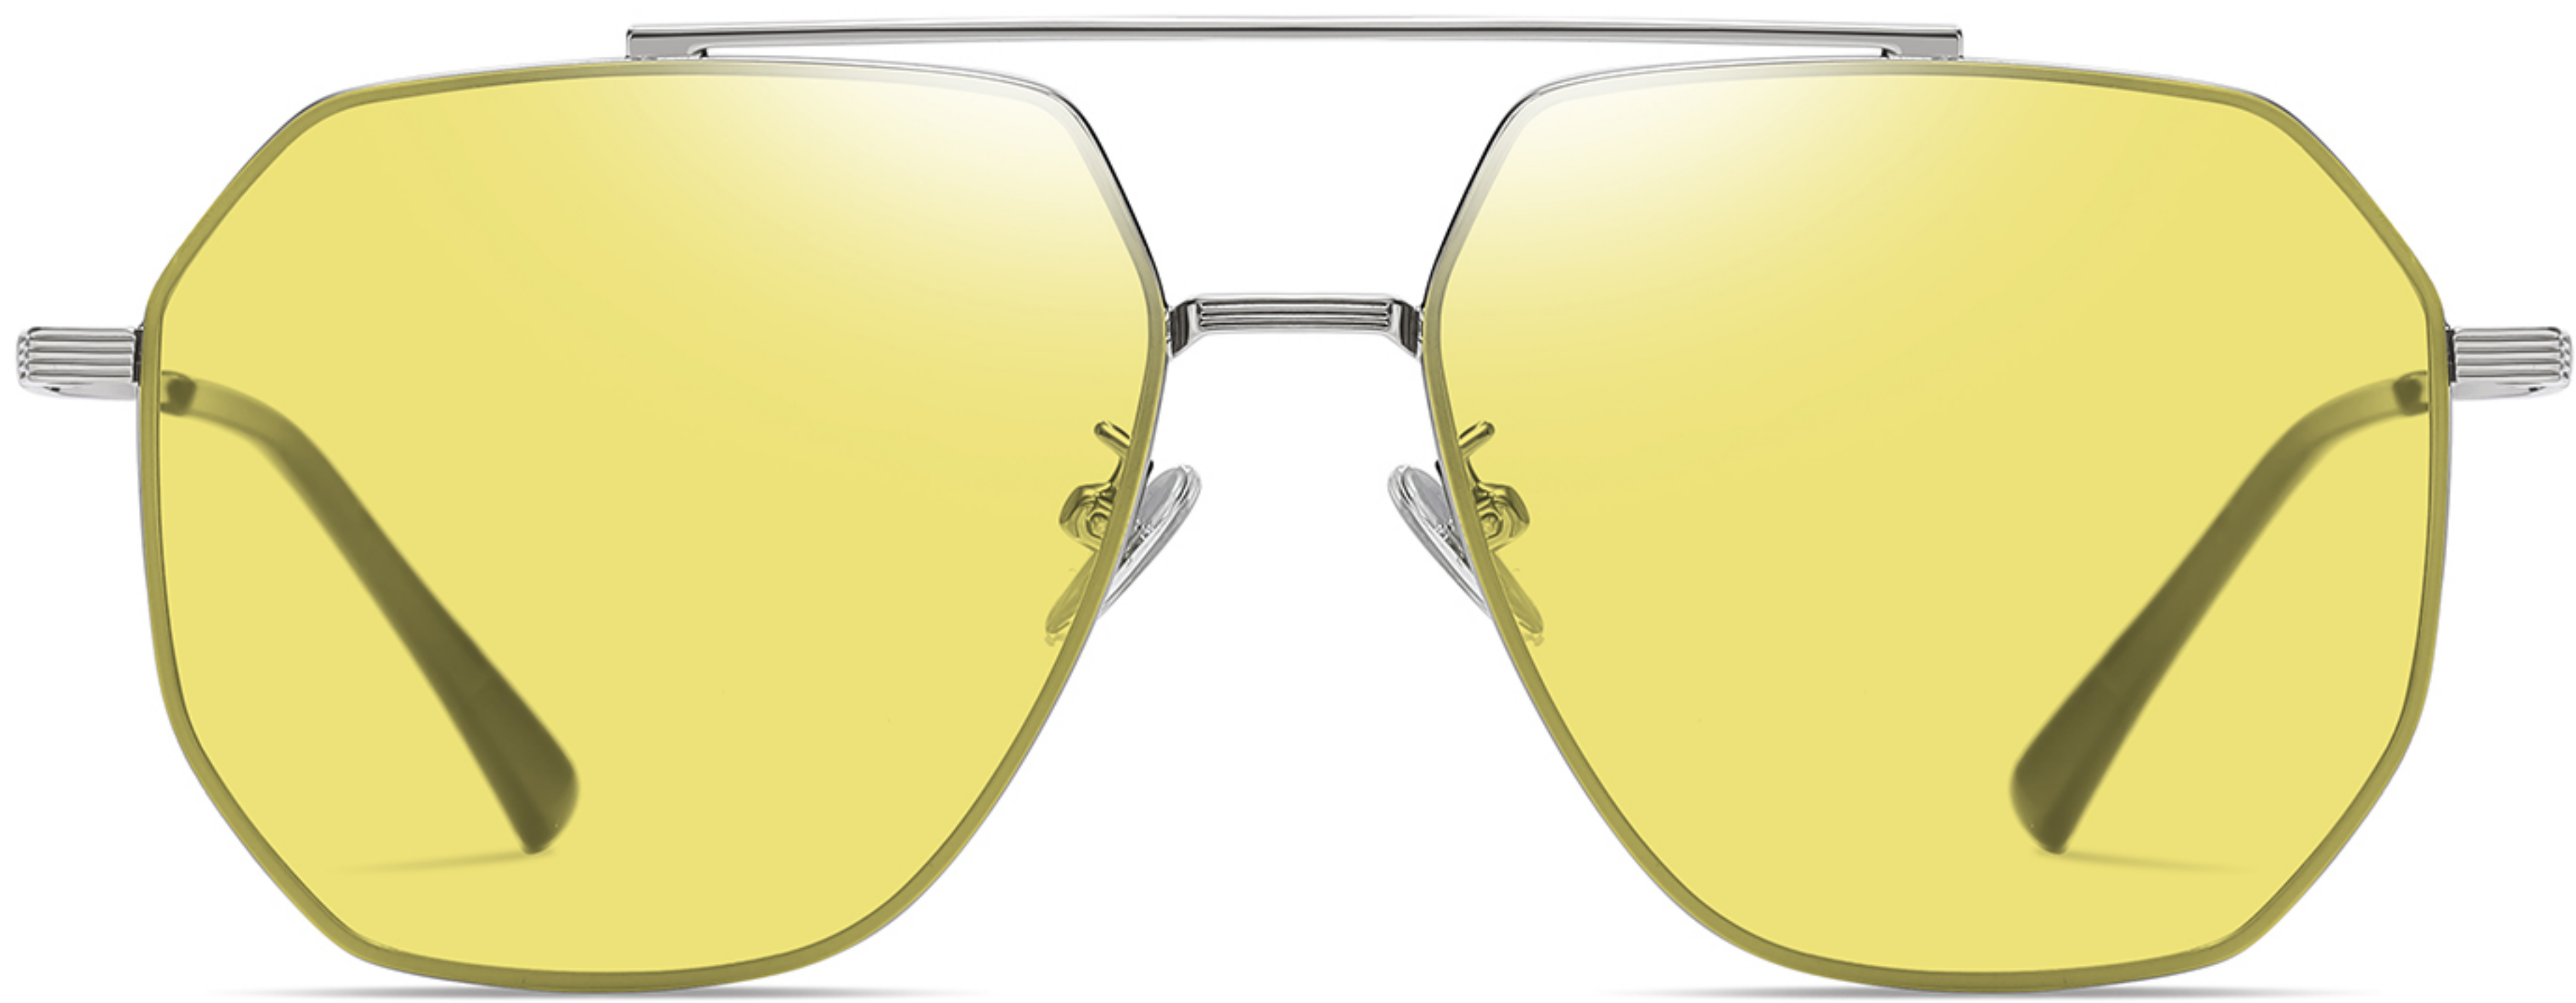

Model : JS8536

Material : Metal

Lens : TAC polarized lens

Size : 59-15-149