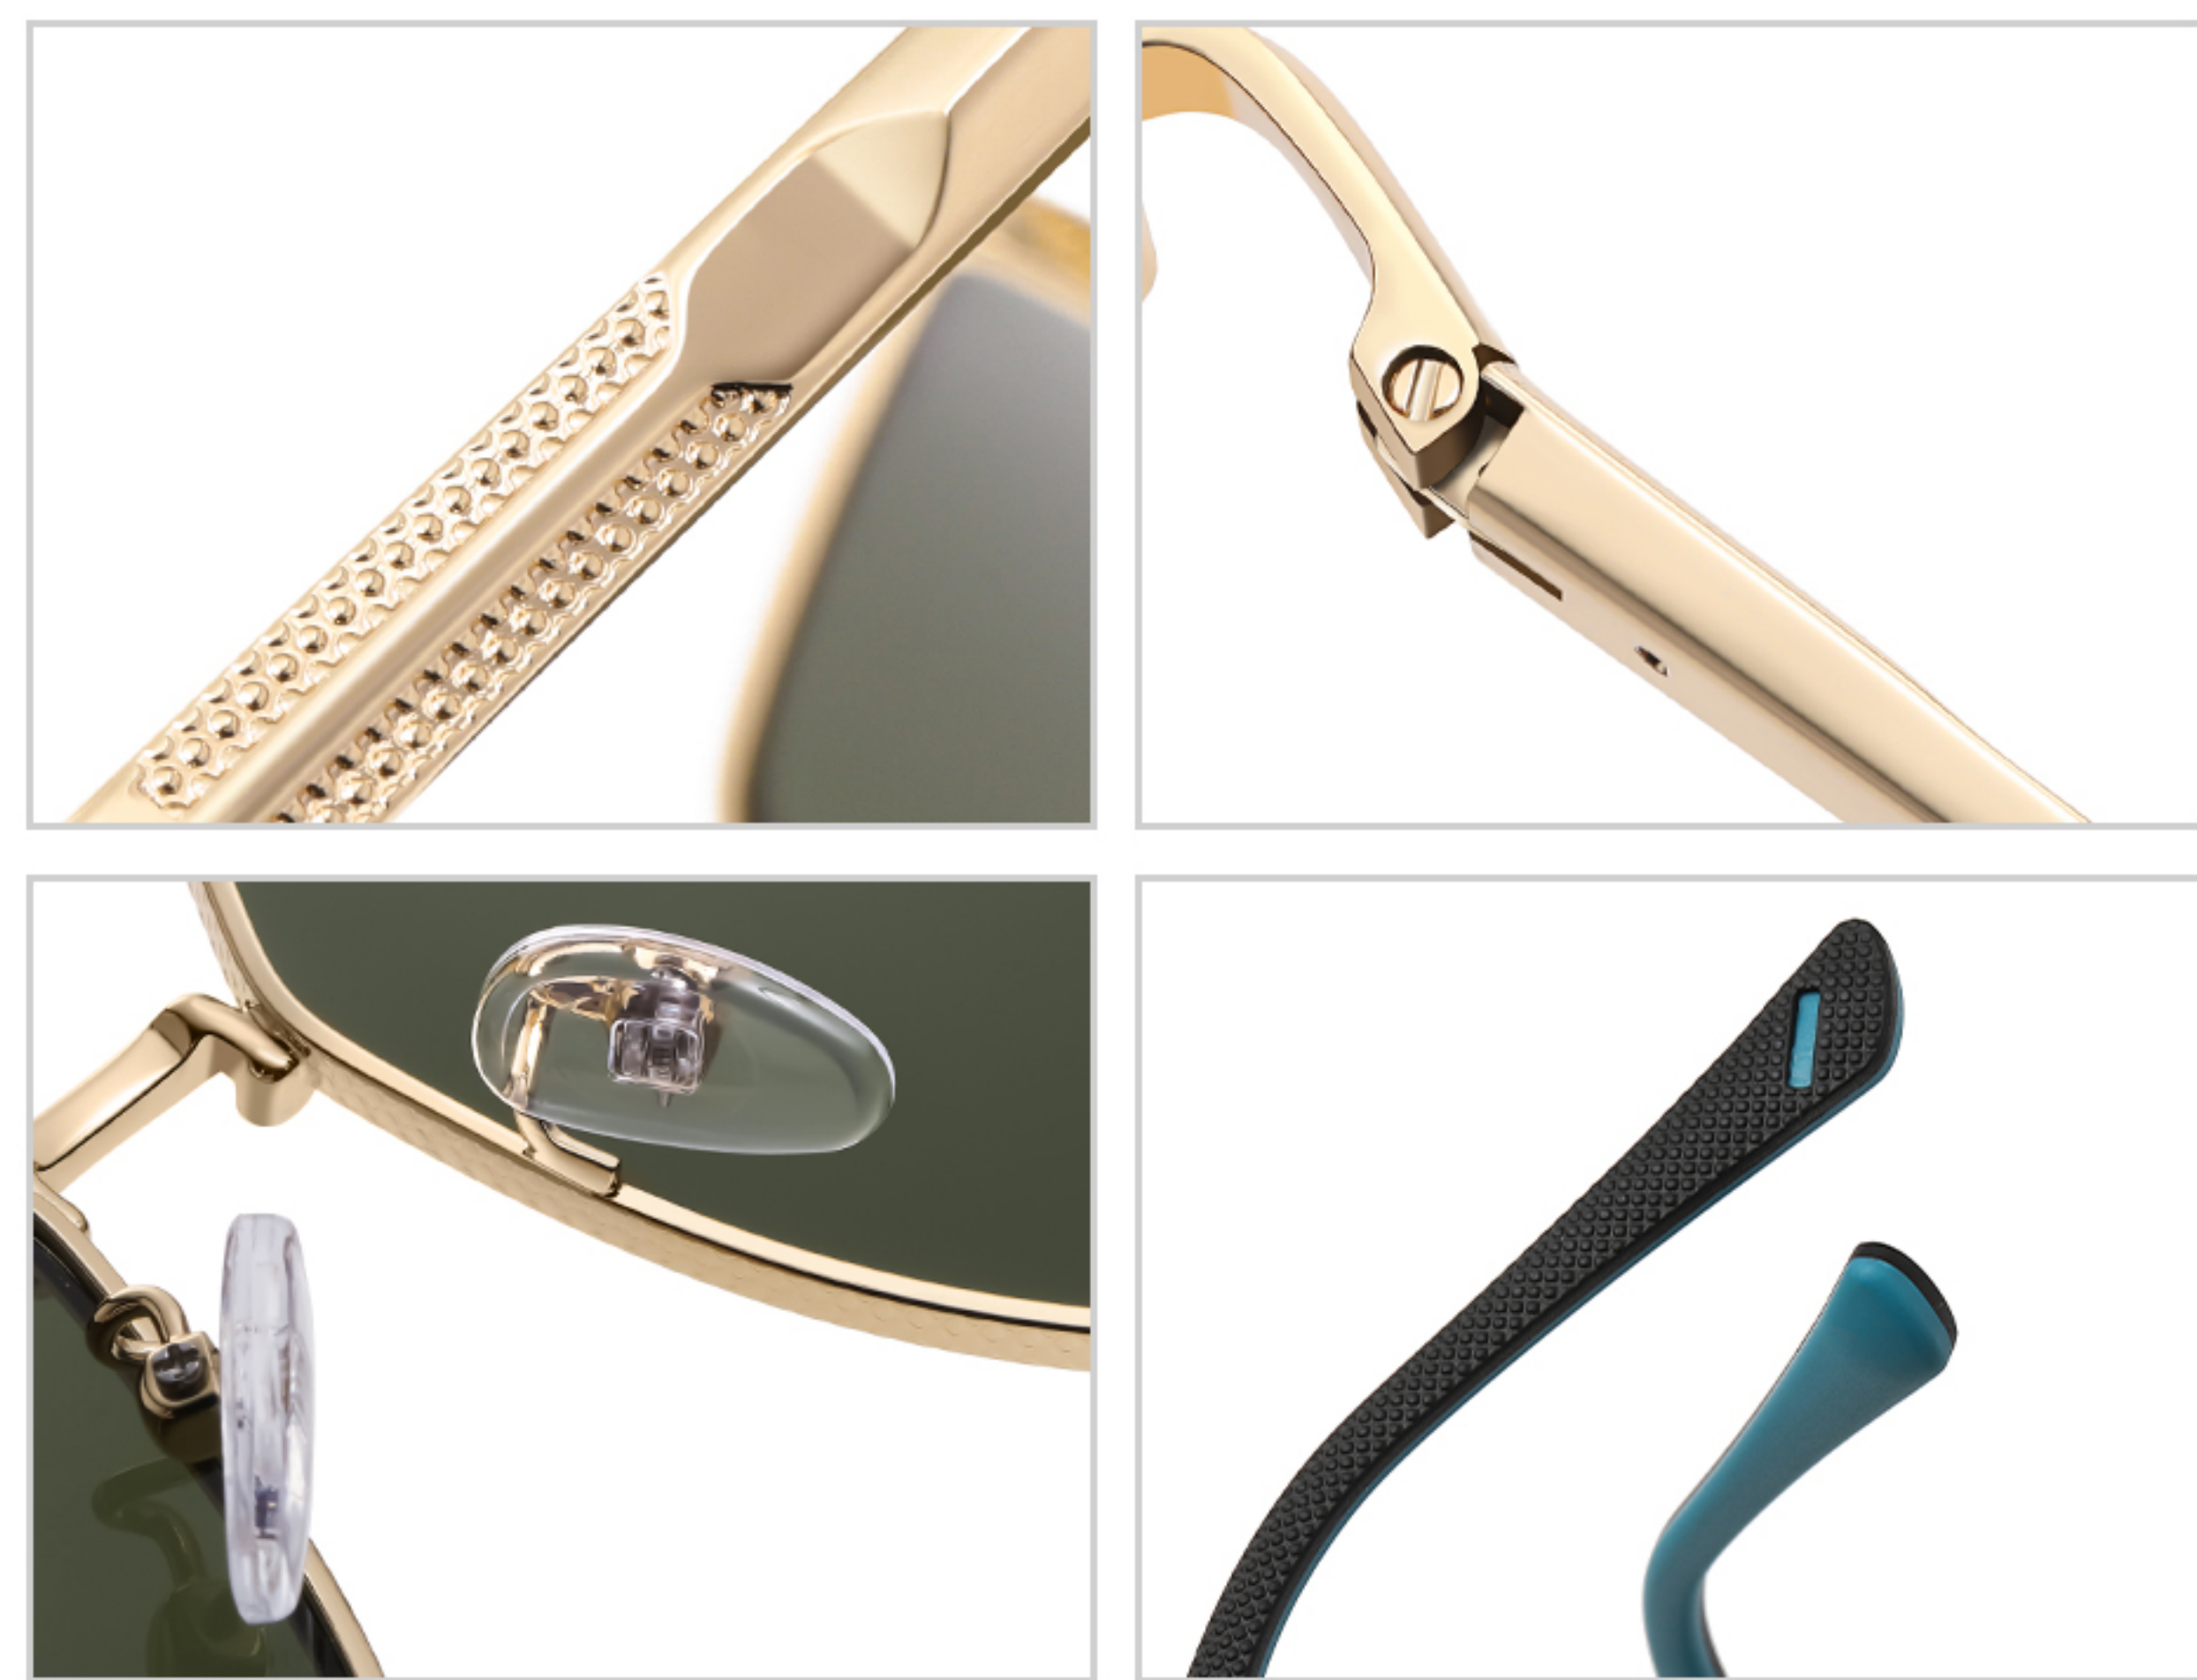

Lens : TAC polarized lens

Size : 60-14-145

NO.1 Bright Rose Gold Tea C11-P102

NO.2 Bright Rose Gold Blue - Pink C11-P134

NO.3 Bright Deep Gun Tea C31-P272

NO.4 Matte Black Green C91-P265

NO.5 Bright Gold Grey C02-P242

Model :JS8554

Material : Metal

Lens : TAC polarized lens

Size : 62-13-145

NO.1 Matte Black Grey C04-P101

NO.2 Bright Gun G15 Green C85-P50

NO.3 Bright Silver Blue - Grey C05-P266

NO.4 Bright Gold Gradient Grey C84-P120

NO.5 Matte Brown Night vision C105-P18

Model :JS8553

Material : Metal

Lens : TAC polarized lens

Size : 60-13-145

NO.1 Bright Gun CoffeeC85-P258

NO.2 Bright Silver BlueC05-P239

NO.3 Bright Gold G15 GreenC02-P243