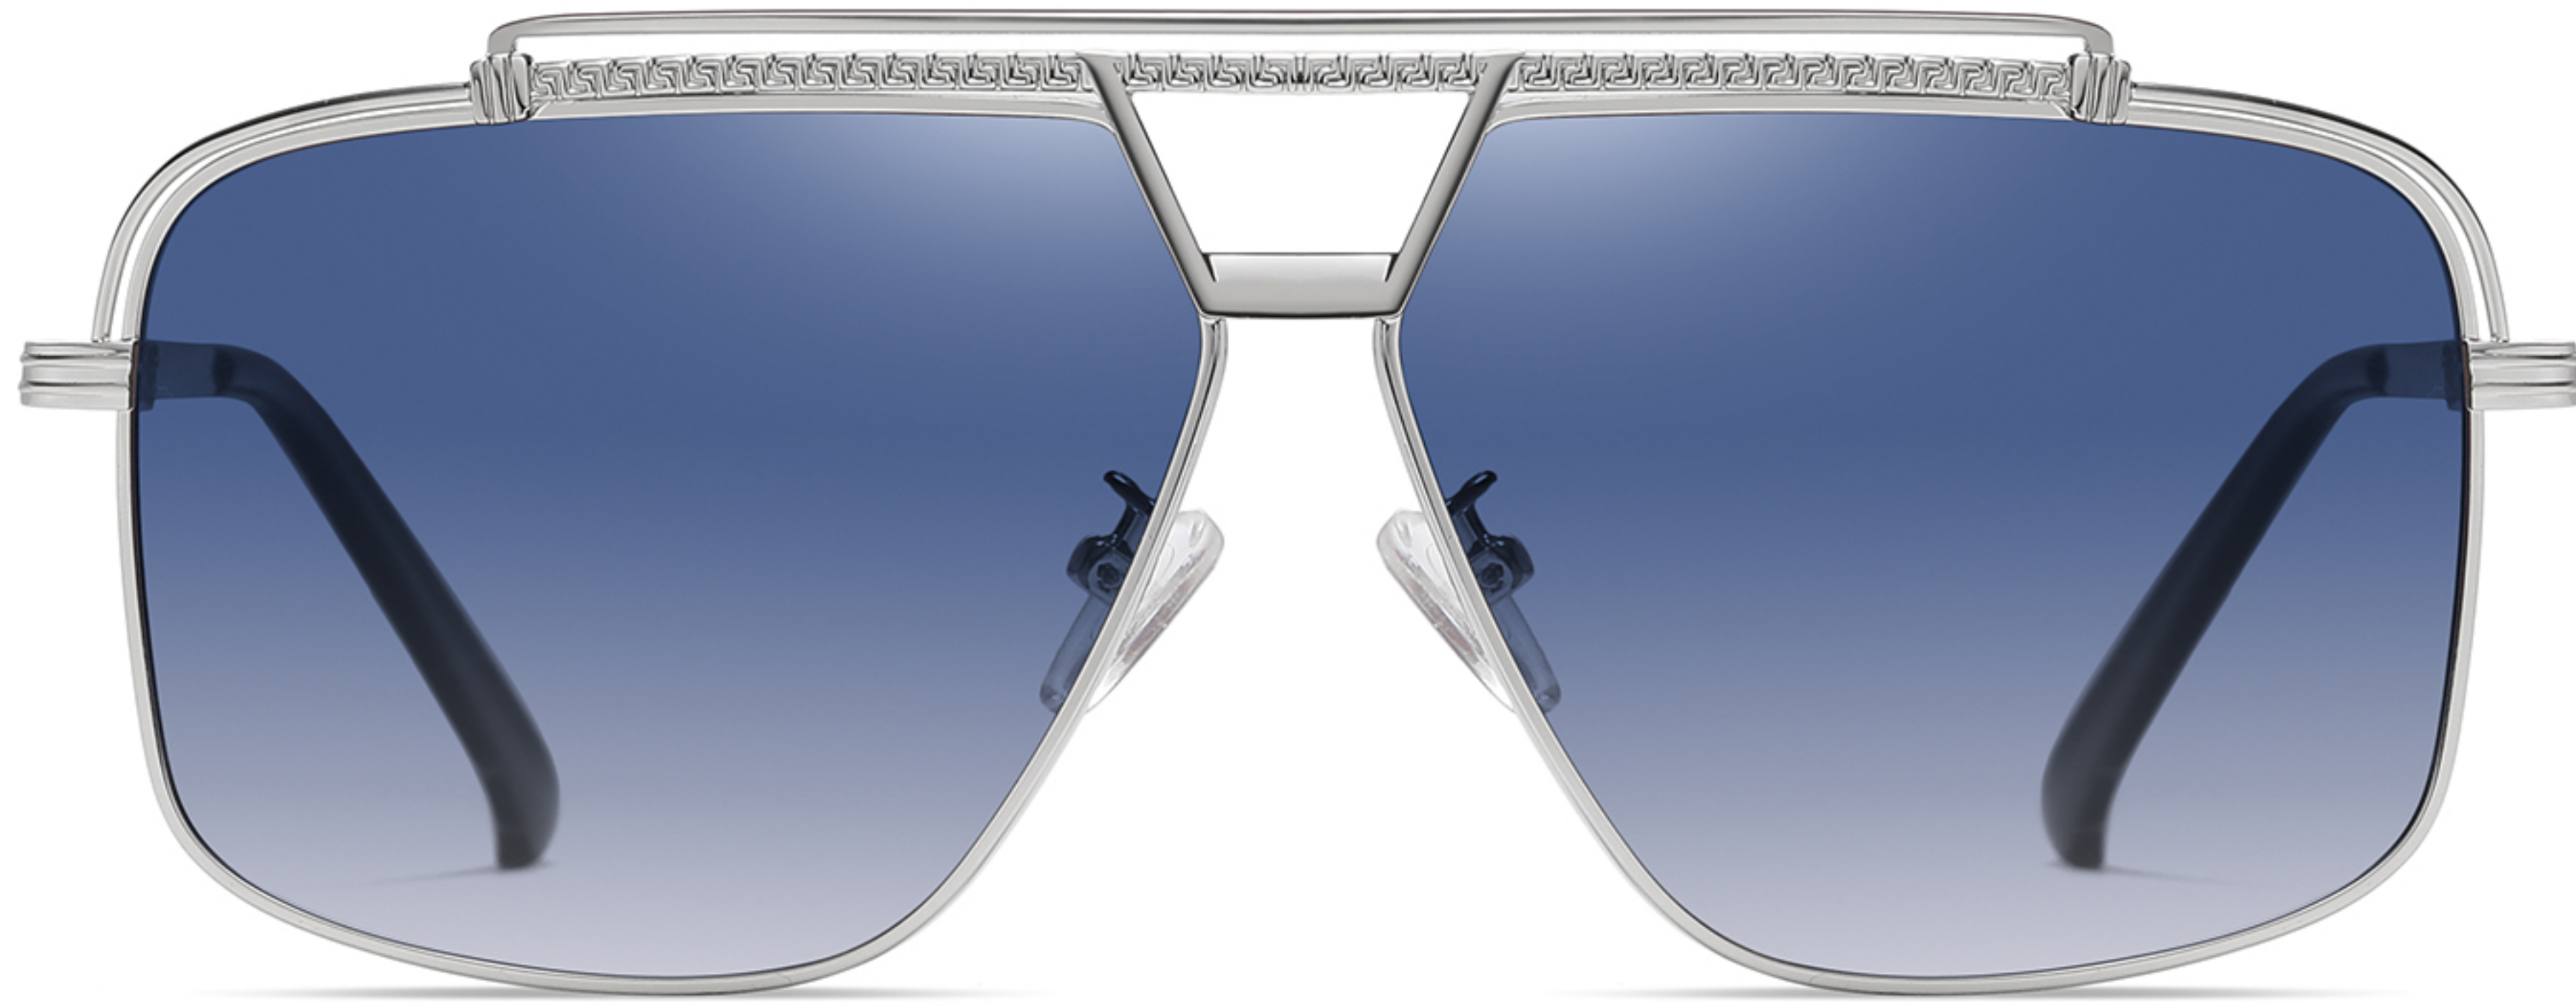

NO.2 Bright Gold Grey C02-P01

NO.3 Bright Blue White Silver C57-P08

NO.4 Bright Silver Ice Blue C05-P06

NO.5 Bright Silver Night vision Tea C05-P261

Model : JS8534

Material : Metal

Lens : TAC polarized lens