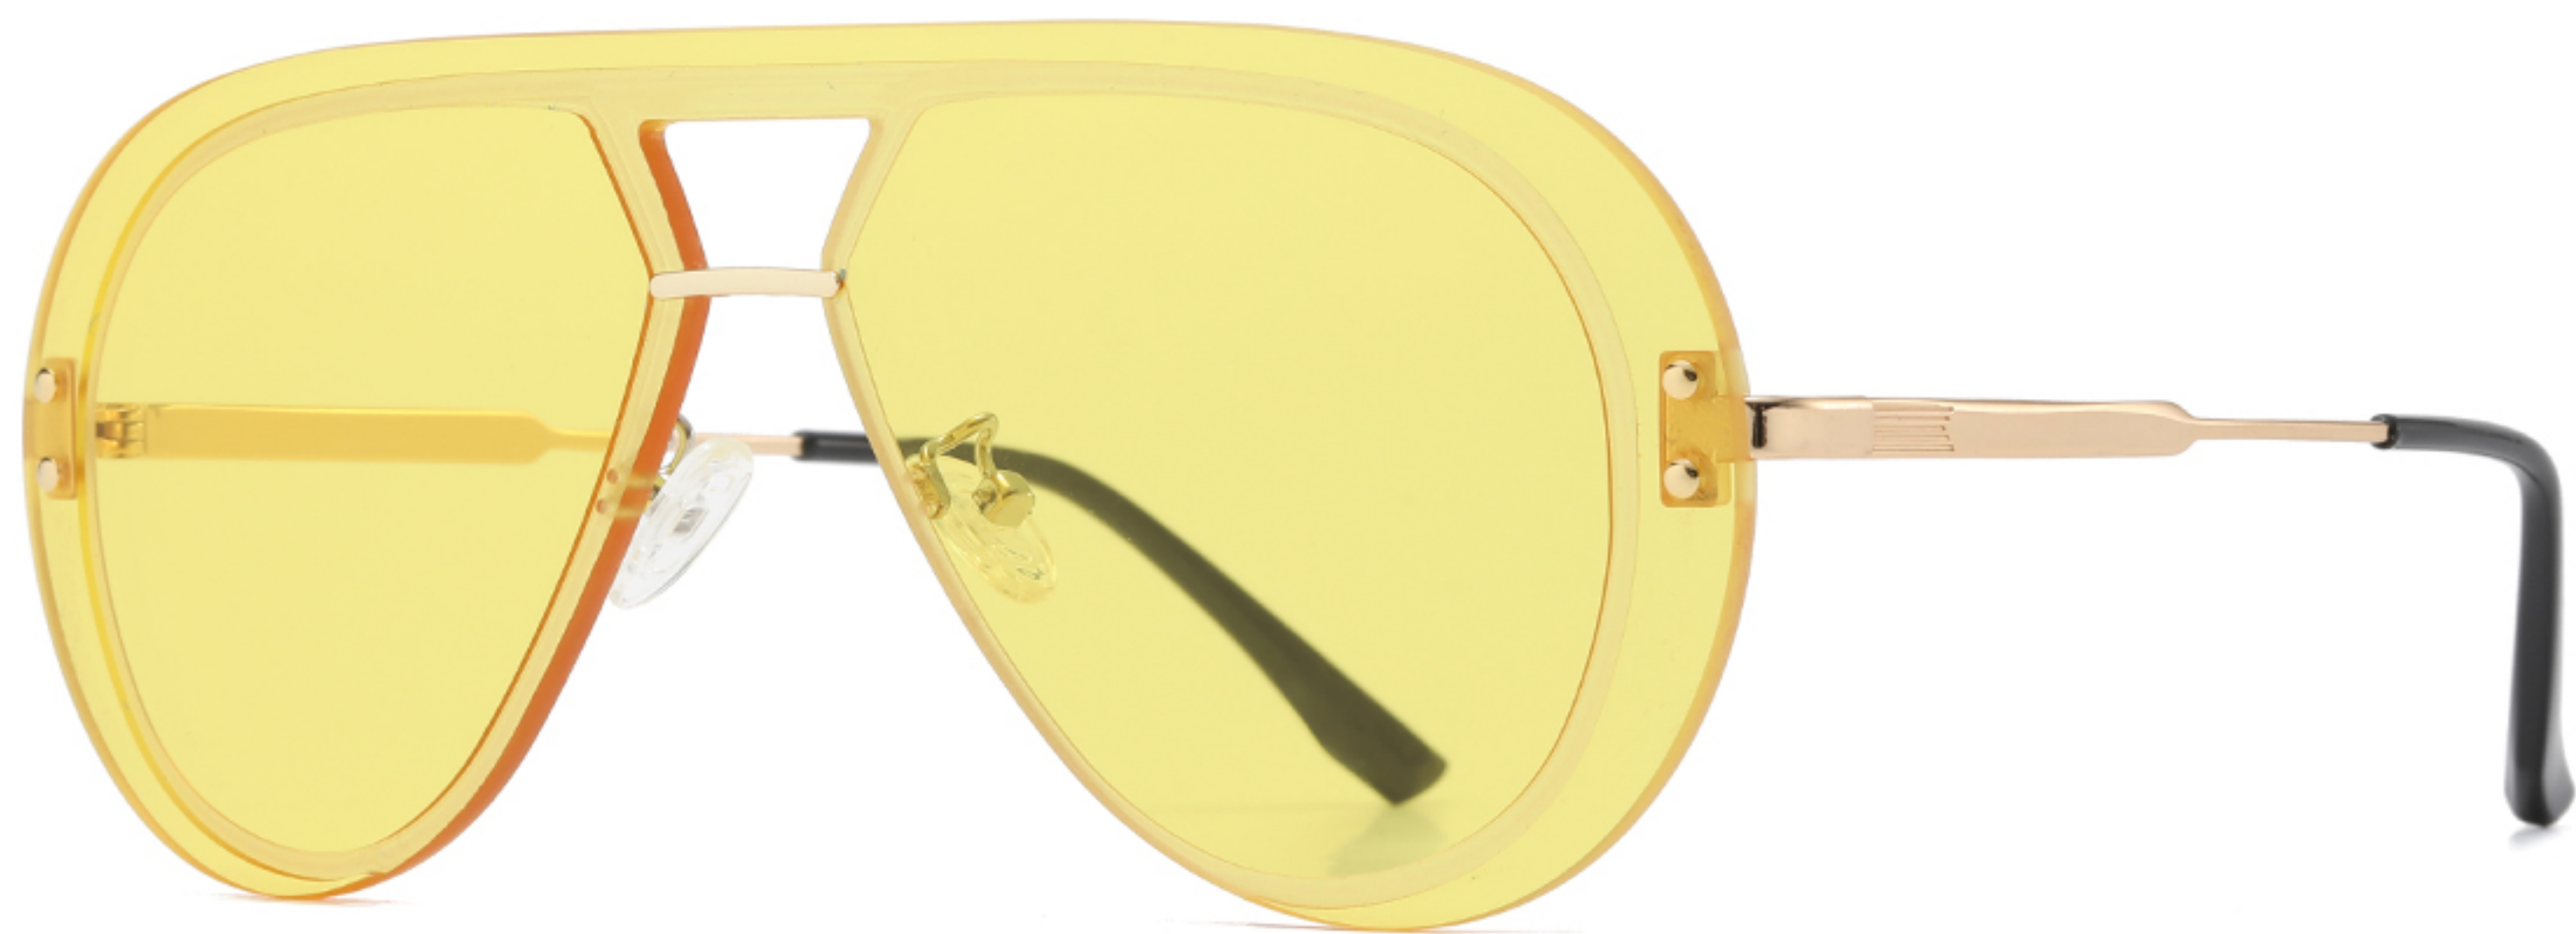

Material : Metal

Lens : PC

Size : 150-0-145

NO.1 Bright Gold GreyC02-P131

NO.2 Bright Silver GreyC05-P128

NO.3 Bright Gold YellowC02-P130

NO.4 Bright Gold Deep BlueC02-P129

Model : JS8520

Material : Metal

Lens : TAC polarized lens

Size : 60-14-145

NO.1 Black Grey C04-P01

NO.2 Gold Grey C02-P01

NO.3 Gold Tea C02-P02

NO.4 Gold Dark Green C02-P25

NO.5 Black Yellow Brown C04-P92

Model : JS8516

Material : Metal

Lens : TAC polarized lens

Size : 61-13-138

N0.1 Bright Black Grey C3

N0.2 Gun Gradient Grey C5

N0.3 Bright Gold Gradient Tea C4

N0.4 Gun Night vision C1