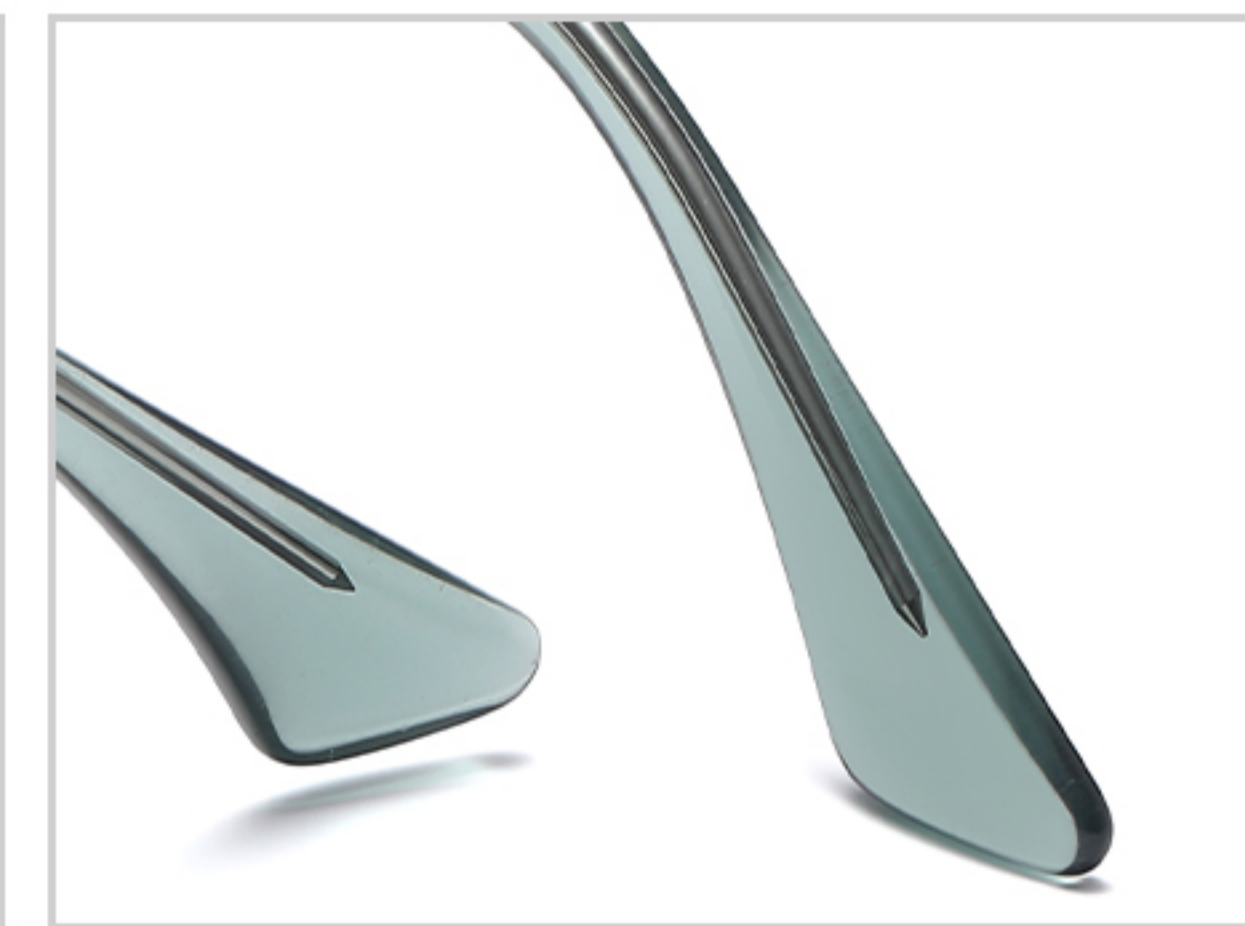

N0.1 Bright Black C01-P109

N0.2 Transparent Brown C326-P115

N0.3 Demi Floral C495-P198

N0.4 Transparent Light Tea C483-P199

N0.5 Transparent Blue C344-P109

Model :TR7507

Material : TR90

Lens :1.5mm Polarized

Size : 67-17-150

N0.1 Bright Black C01-P115

N0.2 Transparent Grey C541-P109

N0.3 Demi Floral C495-P1091

N0.4 Transparent Pink C492-P198

N0.5 Transparent Green C607-P109

Model :BC9103 Material : TR90+Acetate Lens : 1.5mm Polarized lens Size : 67-13-150