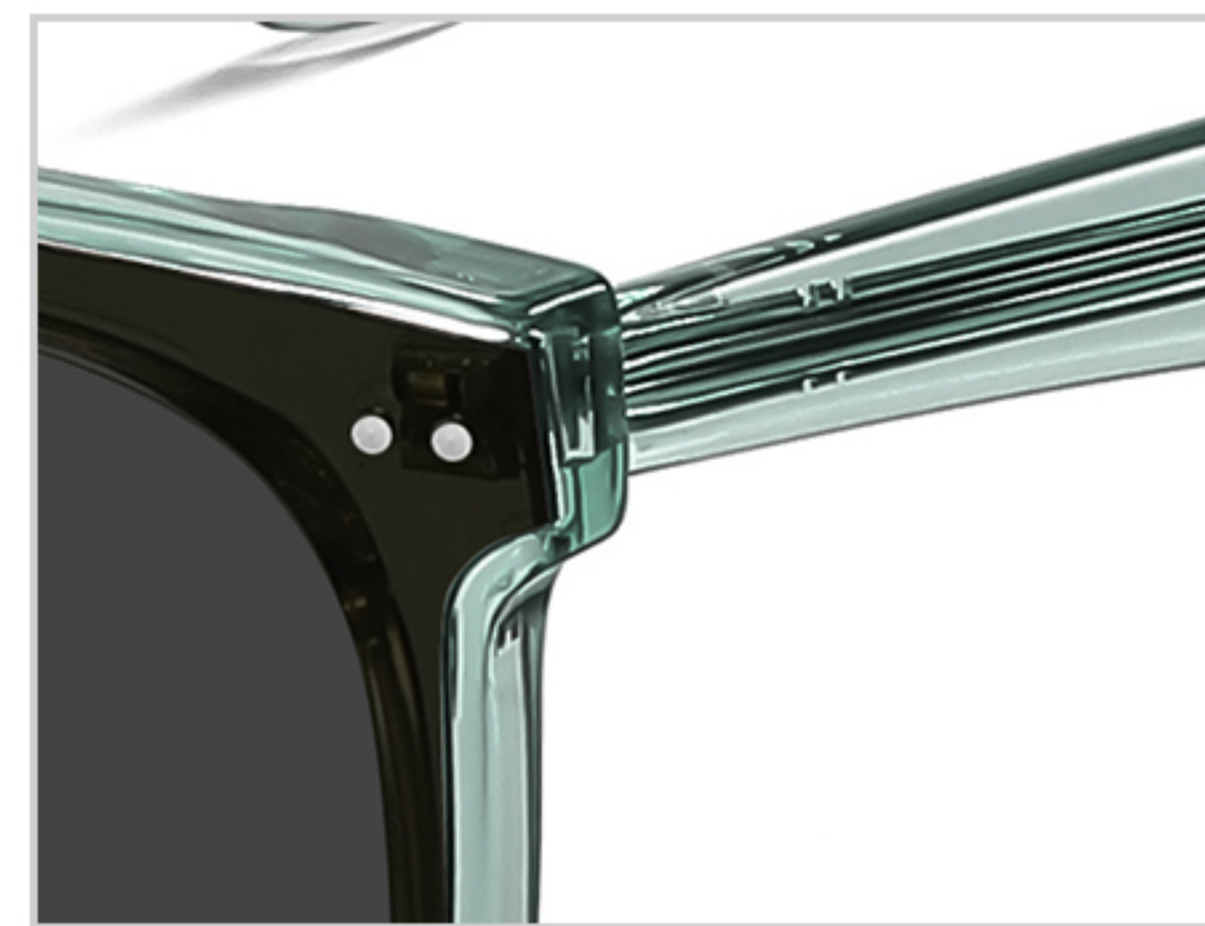

N0.1 Bright Black C01-P109

N0.2 Transparent Brown C326-P115

N0.3 Demi Floral C495-P198

N0.4 Transparent Light Tea C483-P199

N0.5 Transparent Blue C344-P109

Model :TR7507

Material : TR90

Lens :1.5mm Polarized

Size : 67-17-150

N0.1 Bright Black C01-P115

N0.2 Transparent Grey C541-P109

N0.3 Demi Floral C495-P1091

N0.4 Transparent Pink C492-P198

N0.5 Transparent Green C607-P109

Model :BC9103 Material : TR90+Acetate Lens : 1.5mm Polarized lens Size : 67-13-150