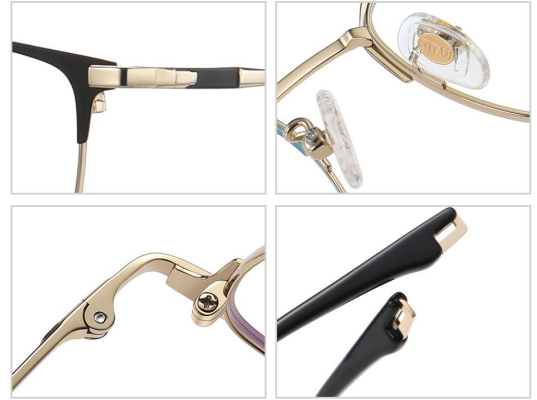

Model :PT918

Material : Pure titanium

Lens :AC Anti blue light

Size : 52-18-145

N0.1 Gold / Black C02-P174

N0.2 Silver / Blue C05-P174

N0.3 Deep Gun C31-P174

N0.4 Brown / Grey Purple C212-P174

Model :PT916

Material : AC

Lens :Pure titanium

Size : 53-18-145

N0.1 Matte Silver / Black C10-P174

N0.2 Matte Silver / Blue C10-P174-1

N0.3 Gold / Black C02-P174

N0.4 Matte Gun / Black C21-P174

N0.5 Matte Black C91-P174

Model :PT915

Material :Pure titanium

Lens :AC Anti blue light

Size : 53-18-145

N0.1 Bright Gold C02-P174

N0.2 Matte Deep Blue C89-P174

N0.3 Bright Light Gun C200-P174

N0.4 Matte Black C91-P174

N0.5 Bright Silver C05-P174

Model :PT914

Material :Pure titanium

Lens :AC Anti blue light

Size : 53-18-145

N0.1 Bright Gold C02-P174

N0.2 Bright Deep Gun C31-P174