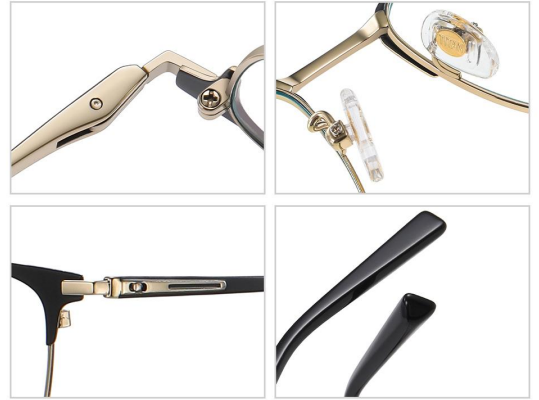

Model : PT919

Material : Pure titanium

Lens : AC

Size : 52-19-145

N0.1 Matte Black C31-P174

N0.2 Gold / Black C02-P174

N0.3 Silver / Black C05-P174

N0.4 Gun / Blue C31-P174-1

Model :PT918

Material : Pure titanium

Lens :AC Anti blue light

Size : 52-18-145

N0.1 Gold / Black C02-P174

N0.2 Silver / Blue C05-P174

N0.3 Deep Gun C31-P174

N0.4 Brown / Grey Purple C212-P174

Model :PT916

Material : AC

Lens :Pure titanium

Size : 53-18-145

N0.1 Matte Silver / Black C10-P174

N0.2 Matte Silver / Blue C10-P174-1

N0.3 Gold / Black C02-P174

N0.4 Matte Gun / Black C21-P174

N0.5 Matte Black C91-P174

Model :PT915

Material :Pure titanium

Lens :AC Anti blue light

Size : 53-18-145

N0.1 Bright Gold C02-P174

N0.2 Matte Deep Blue C89-P174

N0.3 Bright Light Gun C200-P174