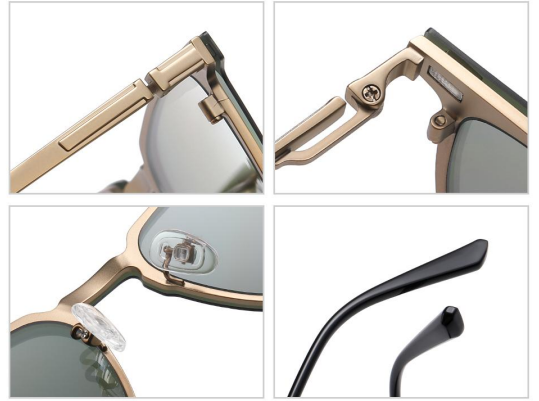

Model : CG8802

Material : Metal

Lens : TAC Polarized lens

Size : 50-19-145

N0.1 Light Gun Grey C07-P109

N0.2 Deep Gun Tea C22-P75

N0.3 Gold Green C06-P96

N0.4 Black White Silver C91-P08

N0.5 Silver Blue coated C05-P06

Model : CG8801 Material : Metal Lens : TAC Polarized lens Size : 52-19-145

N0.1 Bright Light Gun Grey C07-P109

N0.2 Bright Light Gun Grey C44-P114

N0.3 Bright Blue White Silver C12-P08

N0.4 Bright Silver Yellow C05-P18

N0.5 Matte Deep Gun G15 Green C09-P25

Model : CG8202

Material : Metal

Lens : TAC Polarized lens

Size : 55-19-145

N0.1 Matte Black / GreyC91-P01

N0.2 MatteCoffee Black / G08 GreenC56-P96

N0.3 Matte Silver Blue / Blue Grey C209-P196

Model : CG8201

Material : Metal

Lens : TAC Polarized lens

Size : 54-19-145

N0.1 Silver / Black Grey C05-P81

N0.2 Gold / Black Ice Blue C02-P06

N0.3 Gun Green C49-P96