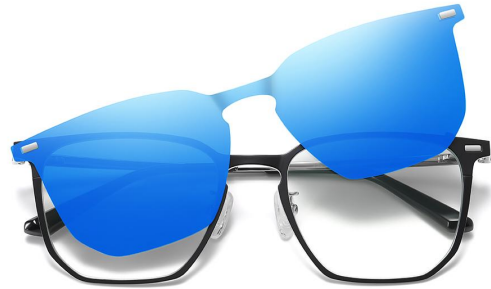

N0.4 Bright Silver Yellow C05-P18

N0.5 Matte Deep Gun G15 Green C09-P25

Model : CG8202

Material : Metal

Lens : TAC Polarized lens

Size : 55-19-145

N0.1 Matte Black / GreyC91-P01

N0.2 MatteCoffee Black / G08 GreenC56-P96

N0.3 Matte Silver Blue / Blue Grey C209-P196

Model : CG8201

Material : Metal

Lens : TAC Polarized lens

Size : 54-19-145

N0.1 Silver / Black Grey C05-P81

N0.2 Gold / Black Ice Blue C02-P06

N0.3 Gun Green C49-P96

Model : CG7802 Material : TR+Metal Lens : TAC Polarized lens Size : 53-16-145

N0.1 Bright Black / Gold Grey C01-P109

N0.2 Bright Tea / Gold Tea C639-P127

N0.3 Bright Tea / Silver Tea C642-P75

N0.4 Bright Purple / Silver Grey C640-P115

N0.5 Bright Green / Gold Tea C641-P116

Model : CG7801 Material : TR+Metal Lens : TAC Polarized lens Size : 50-19-145

N0.1 Bright Black / Gold Grey C01-P109

N0.2 Transparent Green / Gold Tea C636-P75

N0.3 Transparent Red / Gold Grey C62-P115