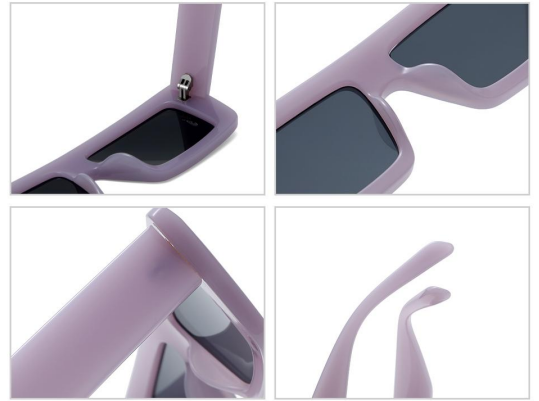

Model :6502

Material : PC

Lens : PC

Size : 52-21-142

N0.1 Bright Black C01-P01

N0.2 Bright Solid Pink Grey C562-P01

N0.3 Green - Orange C729-P160

N0.4 Solid Green C730-P194

N0.5 Creamy C690-P146

Model :6501 **Material : PC** **Lens : PC** **Size : 53-14-145**

N0.1 Bright Black Grey C01-P01

N0.2 Transparent Grey Gradient Pink C401-P154

N0.3 Transparent Blue Light Blue C728-P83

N0.4 Purple Grey C663-P01

N0.5 Solid Nude Pink Pink C463-P15

Model :6304

Material : PC

Lens : PC

Size : 54-17-145

N0.1 Bright Black Grey C01-P01

N0.2 Solid White Deep Blue C89-P137