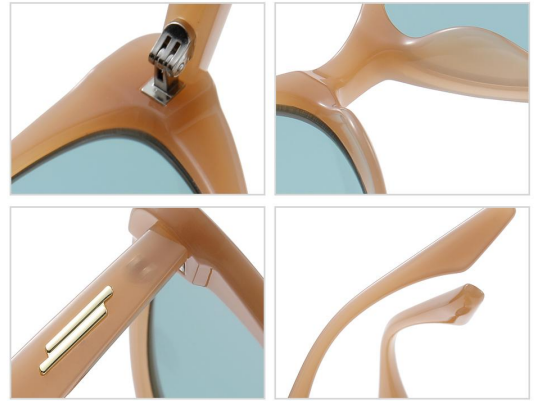

Model :6502

Material : PC

Lens : PC

Size : 52-21-142

N0.1 Bright Black C01-P01

N0.2 Bright Solid Pink Grey C562-P01

N0.3 Green - Orange C729-P160

N0.4 Solid Green C730-P194

N0.5 Creamy C690-P146

Model :6501 **Material : PC** **Lens : PC** **Size : 53-14-145**

N0.1 Bright Black Grey C01-P01

N0.2 Transparent Grey Gradient Pink C401-P154

N0.3 Transparent Blue Light Blue C728-P83

N0.4 Purple Grey C663-P01

N0.5 Solid Nude Pink Pink C463-P15

Model :6304

Material : PC

Lens : PC

Size : 54-17-145

N0.1 Bright Black Grey C01-P01

N0.2 Solid White Deep Blue C89-P137

N0.2 Solid White Deep Blue C89-P137

N0.3 Transparent Green Purple C602-P264

N0.4 Grey Blue - Milky White Light Blue C684-P83

N0.5 Creamy Yellow Tea C690-P112

Model : 3382 Material : PC Lens : TAC polarized lens Size : 54-18-139