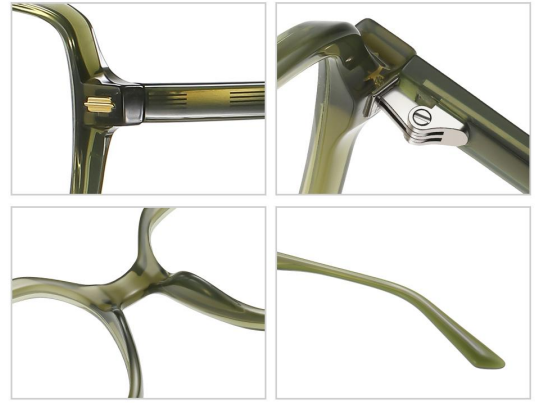

Model : BJ9210 Material : Acetate+Metal Lens : Anti blue light Size : 52-17-140

N0.1 Bright Black C01-P181

N0.2 Bright Transparent Green C630-P181

N0.3 Demi Floral C400-P181

N0.4 Bright Transparent Red stripes 0C618-P181

N0.4 Coffee stripesC621-P181

Model :BJ9211 Material : Acetate+Metal Lens : Anti blue light Size : 50-21-140

N0.1 Bright Black / Gold
C01-P181

N0.2 Bright Transparent Light Tea / Gold
C619-P181

N0.3 Black Demi Floral / Silver
C629-P181

N0.4 Bright Transparent Coffee Stripes / Silver
C621-P181

Model :TR-BC908

Material : TR90+Acetate

Lens : Anti-blue light

Size : 54-15-145

N0.1 Bright Black C01-P81

N0.2 Transparent Purple C484-P81

N0.3 Demi Floral C481-P81

N0.4 Transparent Grey C25-P81

N0.5 Transparent Blue Green C259-P81

Model : TR-BC907

Material : TR90+Acetate

Lens : Anti-blue light

Size : 51-17-145

N0.1 Bright Black C01-P81

N0.2 Bright Jelly Green C447-P81