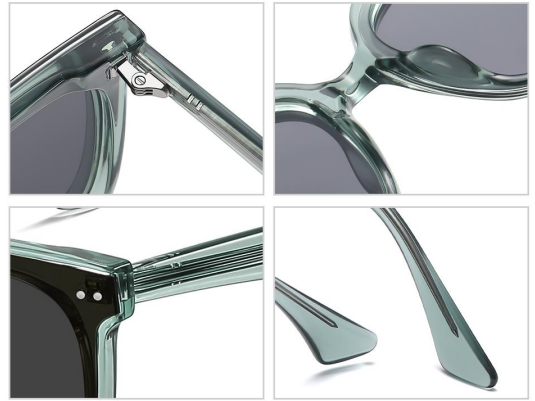

N0.2 Bright Black Night Vision Yellow
C01-P18

N0.3 Bright Black Ice Blue C01-P06

N0.4 Black Demi Floral Silver C292-P08

Model :TR7508

Material : TR90

Lens :1.5mm Polarized

Size : 66-17-150

N0.1 Bright Black C01-P109

N0.2 Transparent Brown C326-P115

N0.3 Demi Floral C495-P198

N0.4 Transparent Light Tea C483-P199

N0.5 Transparent Blue C344-P109

Model :TR7507

Material : TR90

Lens :1.5mm Polarized

Size : 67-17-150

N0.1 Bright Black C01-P115

N0.2 Transparent Grey C541-P109

N0.3 Demi Floral C495-P1091

N0.4 Transparent Pink C492-P198

N0.5 Transparent Green C607-P109

Model :TR7504

Material : TR90

Lens : TAC Polarized lens