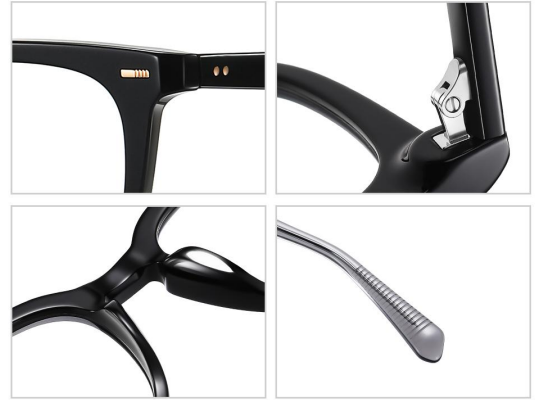

N0.2 Demi Floral C400-P181

N0.3 Bright Transparent Grey C633-P181

N0.4 Bright Transparent Purple Red C624-P181

Model :PS8813

Material : Acetate

Lens : Anti blue light

Size : 49-20-145

N0.1 Bright Black C01-P181

N0.2 Transparent Pink C492-P181

N0.3 Transparent C26-P181

N0.4 Bright Transparent Green C602-P181

Model :PS8812

Material : Acetate

Lens : Anti blue light

Size : 50-20-145

N0.1 Bright Black C01-P181

N0.2 Demi Floral C495-P181

N0.3 Bright Transparent Green C526-P181

N0.4 Bright Transparent Yellow C412-P181

Model :PS8811

Material : Acetate

Lens : Anti blue light

Size : 51-21-145

N0.1 Bright Black C01-P181

N0.2 Transparent C26-P181

N0.3 Transparent Grey C541-P181

N0.4 Bright Transparent Yellow C412-P181

Model :PS8810

Material : Acetate

Lens : Anti blue light

Size : 53-17-145

N0.1 Bright Black C01-P181