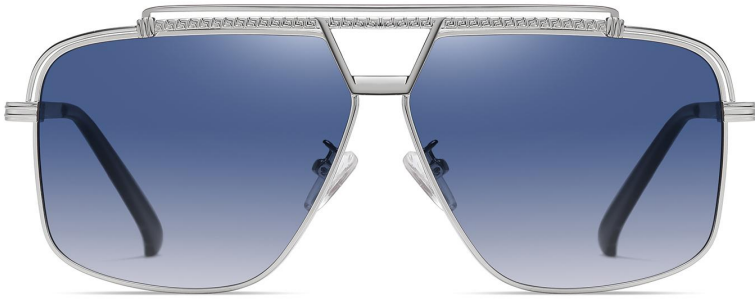

NO.2 Gun / Black Tea C85-P02

NO.3 Silver / Blue Grey - Blue C05-P87

NO.4 Bright Gold Green C02-P63

NO.5 Rose Gold Purple - Pink C11-P105

Model : JS8537 Material : Metal Lens : TAC polarized lens Size : 59-15-148

NO.1 Bright Black Grey C01-P01

NO.2 Blue White Silver C57-P08

NO.3 Silver Ice Blue C05-P06

NO.4 Gold Grey C02-P01

NO.5 Silver Night vision Tea C05-P261

NO.6 Black White Silver C01-P08

Model : JS8534 Material : Metal Lens : TAC polarized lens Size : 61-10-145

NO.1 Black Grey C91-P144

NO.2 Gold Tea C02-P116

NO.3 Silver Gradient Blue C05-P142

NO.4 Silver White Silver C05-P08

NO.5 Gold Green C02-P101

Model : JS8532 Material : Metal Lens : TAC polarized lens Size : 61-14-145

NO.1 Bright Gold Grey C84-P101

NO.2 Bright Silver Deep Grey Blue C05-P113

NO.3 Bright Gun Ocean Blue C85-P131

NO.4 Matte Blue Gradient Grey C240-P120

NO.5 Matte Black Night vision C04-P18

Model : JS8531 Material : Metal Lens : TAC polarized lens Size : 62-14-143