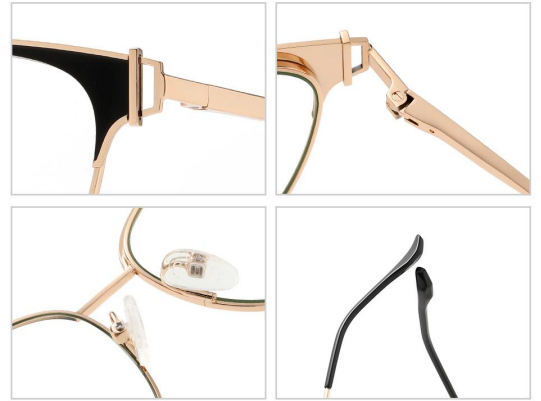

**N0.1 Rose Gold / Black C213-P81**

**N0.2 Rose Gold / Red C217-P81**

**N0.3 Gold / Green C216-P81**

**N0.4 Gold / Orange C214-P81**

**N0.5 Silver / Blue C215-P81**

**Model : JS8612      Material : Metal      Lens : Anti blue light      Size : 53-14-140**

**N0.1 Gold / Black C02-P81**

**N0.2 Gold / Coffee C02-P81-1**

**N0.3 Rose Gold / Pink C11-P81-1**

**N0.4 Rose Gold / Purple C11-P81**

**N0.5 Silver / Blue C05-P81**

**Model : JS8611      Material : Metal      Lens : Anti blue light      Size : 52-16-140**

**N0.1 Gold / Black C02-P81**

**N0.2 Rose Gold / Red C11-P81**

**N0.3 Rose Gold / Coffee C11-P81-1**

**N0.4 Gold / Green C02-P81-1**

**N0.5 Silver / Blue C05-P81**

**Model : JS8607**

**Material : Metal**

**Lens : Anti blue light**

**Size : 51-19-145**

**N0.1 Bright Gold C02-P81**

**N0.2 Bright Silver C05-P81**

**N0.3 Matte Black C91-P81**

Model : JS8606

Material : Metal

Lens : Anti blue light

Size : 58-13-145