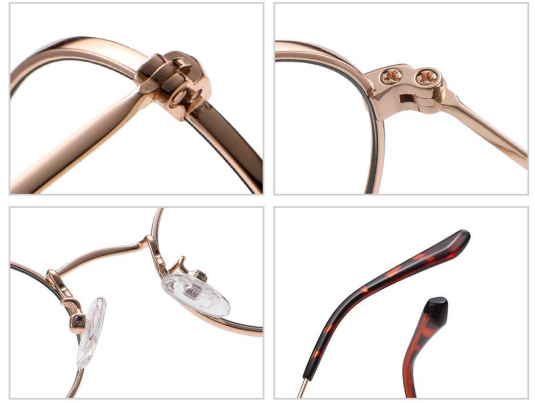

**N0.1 Gold / Black C02-P81**

**N0.2 Rose Gold / Red C11-P81**

**N0.3 Rose Gold / Coffee C11-P81-1**

**N0.4 Gold / Green C02-P81-1**

**N0.5 Silver / Blue C05-P81**

**Model : JS8607**

**Material : Metal**

**Lens : Anti blue light**

**Size : 51-19-145**

**N0.1 Bright Gold C02-P81**

**N0.2 Bright Silver C05-P81**

**N0.3 Matte Black C91-P81**

Model : JS8606

Material : Metal

Lens : Anti blue light

Size : 58-13-145

N0.1 Bright Gold C02-P81

N0.2 Bright Silver C05-P81

N0.3 Matte Black C91-P81

**Model : JS8605**      **Material : Metal**      **Lens : Anti blue light**      **Size : 51-20-145**

**N0.1 Bright Gold C02-P81**

**N0.2 Bright Silver C05-P81**

**N0.3 Matte Black C91-P81**

Model : JS8604

Material : Metal

Lens : Anti blue light

Size : 59-13-145

N0.1 Bright Silver C05-P81

N0.2 Matte Gold C93-P81