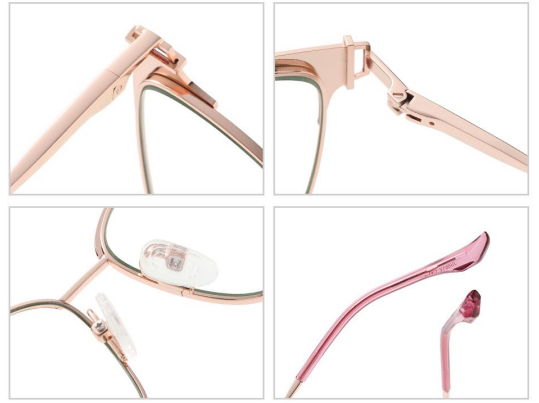

**N0.1** Rose Gold / Black C11-P81

**N0.2** Gold / Yellow Green C02-P81

**N0.3** Rose Gold / Pink C11-P81-1

**N0.4** Silver / Deep Purple C05-P81

**N0.5** Silver / Purple Pink C05-P81-1

**Model : JS8616**      **Material : Metal**      **Lens : Anti blue light**      **Size : 53-16-140**

N0.1 Silver / Black C05-P81

N0.2 Gold / Purple Pink C11-P81

N0.3 Gold / Matte Red C02-P81

N0.4 Gold / Green C02-P81-1

N0.5 Silver / Green C05-P81-1

**Model : JS8613      Material : Metal      Lens : Anti blue light      Size : 54-16-140**

**N0.1 Rose Gold / Black C213-P81**

**N0.2 Rose Gold / Red C217-P81**

**N0.3 Gold / Green C216-P81**

**N0.4 Gold / Orange C214-P81**

**N0.5 Silver / Blue C215-P81**

**Model : JS8612      Material : Metal      Lens : Anti blue light      Size : 53-14-140**

**N0.1 Gold / Black C02-P81**

**N0.2 Gold / Coffee C02-P81-1**

**N0.3 Rose Gold / Pink C11-P81-1**

**N0.4 Rose Gold / Purple C11-P81**

**N0.5 Silver / Blue C05-P81**

**Model : JS8611      Material : Metal      Lens : Anti blue light      Size : 52-16-140**