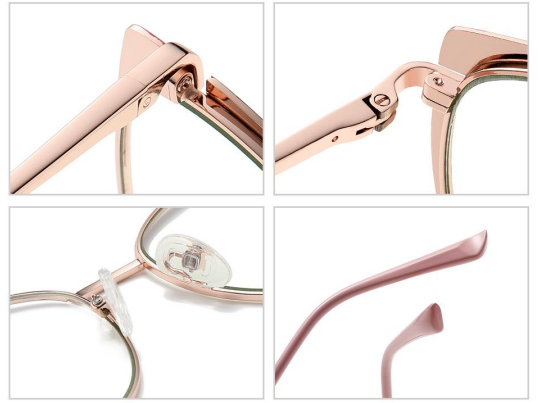

**N0.1** Rose Gold / Black C261-P81

**N0.2** Rose Gold / Red C263-P81

**N0.3** Rose Gold / Blue C262-P81

**N0.4** Gold / Green C264-P81

**Model : JS8625      Material : Metal      Lens : Anti blue light      Size : 53-16-140**

N0.1 Bright Gold / Dark Green C252-P81

N0.2 Bright Gold / Deep Blue C256-P81

N0.3 Bright Silver / Red C254-P81

N0.4 Rose Gold / Grey C253-P81

N0.5 Rose Gold / Rose Red C255-P81

**Model : JS8624      Material : Metal      Lens : Anti blue light      Size : 53-16-140**

N0.1 Gold / Black C251-P81

N0.2 Gold / Blue Green C247-P81

N0.3 Rose Gold / Purple Red C248-P81

N0.4 Silver / Grey Blue C249-P81

N0.5 Rose Gold / Rose Red C250-P81

**Model : JS8623      Material : Metal      Lens : Anti blue light      Size : 53-15-140**

**N0.1 Bright Gold / Red C245-P81**

**N0.2 Bright Gold / Purple C242-P81**

**N0.3 Rose Gold / Grey C244-P81**

**N0.4 Rose Gold / Blue C246-P81**

**N0.5 Silver / Green C243-P81**

**Model : JS8622      Material : Metal      Lens : Anti blue light      Size : 52-19-145**