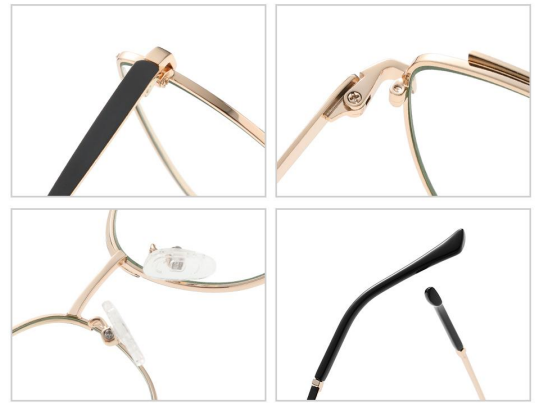

# Blue Light Blocking Glasses for Adults \_ Metal series

Blue Light Glasses Manufacturer in China

[www.HEAPPY.com](http://www.HEAPPY.com)

1 / 32

Model : JS8635

Material : Metal

Lens : Anti blue light

Size : 53-17-140

N0.1 Gold / Black C218-P81

N0.2 Gun / Rose Red C241-P81

N0.3 Gold / Green C243-P81

N0.4 Gold / Nude Pink C242-P81

N0.5 Silver / Blue Purple C88-P81

**Model : JS8631      Material : Metal      Lens : Anti blue light      Size : 52-17-142**

**N0.1 Silver / Black C125-P81**

**N0.2 Rose Gold / Red C234-P81**

**N0.3 Rose Gold / Green C238-P81**

**N0.4 Gold / Blue C220-P81**

**N0.5 Silver / Purple Blue C239-P81**

**Model : JS8630**      **Material : Metal**      **Lens : Anti blue light**      **Size : 49-18-142**

N0.1 Gold / Black C218-P81

N0.2 Gold / Blue Green C235-P81

N0.3 Rose Gold / Light Brown C233-P81

N0.4 Rose Gold / Green C237-P81

N0.5 Silver / Purple C236-P81

**Model : JS8629      Material : Metal      Lens : Anti blue light      Size : 52-17-142**