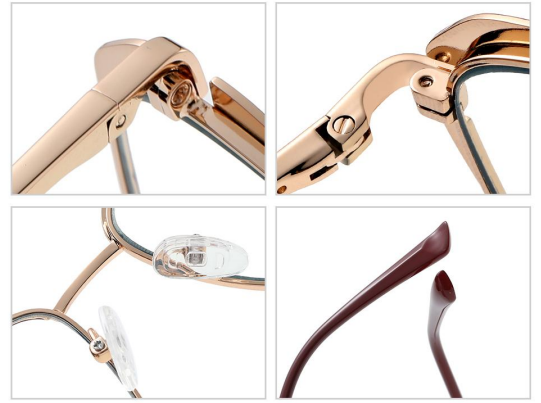

N0.1 Bright Gold / Dark Green C252-P81

N0.2 Bright Gold / Deep Blue C256-P81

N0.3 Bright Silver / Red C254-P81

N0.4 Rose Gold / Grey C253-P81

N0.5 Rose Gold / Rose Red C255-P81

**Model : JS8624      Material : Metal      Lens : Anti blue light      Size : 53-16-140**

N0.1 Gold / Black C251-P81

N0.2 Gold / Blue Green C247-P81

N0.3 Rose Gold / Purple Red C248-P81

N0.4 Silver / Grey Blue C249-P81

N0.5 Rose Gold / Rose Red C250-P81

**Model : JS8623      Material : Metal      Lens : Anti blue light      Size : 53-15-140**

**N0.1 Bright Gold / Red C245-P81**

**N0.2 Bright Gold / Purple C242-P81**

**N0.3 Rose Gold / Grey C244-P81**

**N0.4 Rose Gold / Blue C246-P81**

**N0.5 Silver / Green C243-P81**

**Model : JS8622      Material : Metal      Lens : Anti blue light      Size : 52-19-145**

**N0.1 Gold / Black C241-P81**

**N0.2 Gold / Blue C237-P81**

**N0.3 Gold / Orange C238-P81**

**N0.4 Silver / Green C240-P81**

**N0.5 Gold / Purple C239-P81**

**Model : JS8621      Material : Metal      Lens : Anti blue light      Size : 53-17-145**