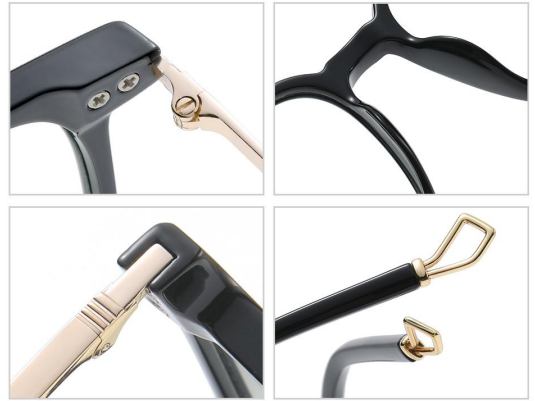

N0.1 Bright Black Silver C01-P81

N0.2 Bright Black Silver C26-P81

N0.3 Transparent Blue Silver C399-P81

N0.4 Transparent Pink Gold C309-P81

N0.5 Transparent Purple Silver C31-P81

Model :TJ851 Material : TR90+Metal Lens : Anti-blue light Size : 53-18-145

N0.1 Bright Black / Gold C01-P81

N0.2 Gradient Blue / Silver C582-P81

N0.3 Gradient Pink / Silver C583-P81

N0.4 Gradient Green C584-P81

N0.5 Gradient Tea C585-P81

Model :TJ850 Material : TR90+Metal Lens : Anti-blue light Size : 53-18-145

N0.1 Bright Black / Gold C01-P81

N0.2 Transparent Burgundy Red - stripes / Silver C578-P81

N0.3 Transparent Blue - stripes / Silver C579-P81

N0.4 Transparent Green - stripes / Gold C580-P81

N0.5 Transparent Tea - stripes / Gold C581-P81