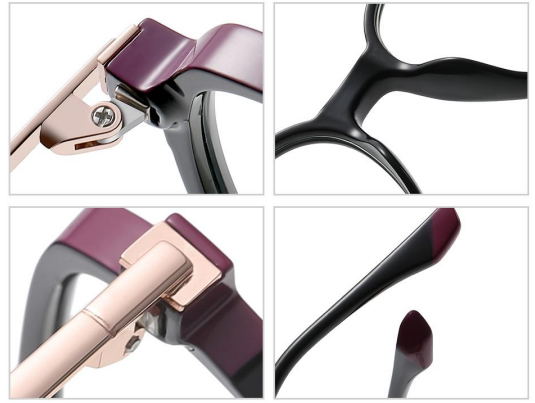

Model :TJ836 Material : TR90+Metal Lens : Anti-blue light Size : 53-16-145

N0.1 Bright Black C01-P81

N0.2 Jelly Light Green C156-P81

N0.3 Red Demi Floral C559-P81

N0.4 Jelly Orange Yellow C560-P81

N0.5 Blue Demi Floral C561-P81

Model :TJ835

Material : TR90+Metal

Lens : Anti-blue light

Size : 53-16-145

N0.1 Bright Black C01-P81

N0.2 Transparent Pink C548-P81

N0.3 Grey Demi Floral C556-P81

N0.4 Transparent Blue C557-P81

N0.5 Green Demi Floral C558-P81

Model :TJ834 Material : TR90+Metal Lens : Anti-blue light Size : 53-16-145

N0.1 Bright Black C01-P81

N0.2 Bright Black Purple Red C01-P81-1

N0.3 Transparent Red C42-P81

N0.4 Demi Floral C554-P81