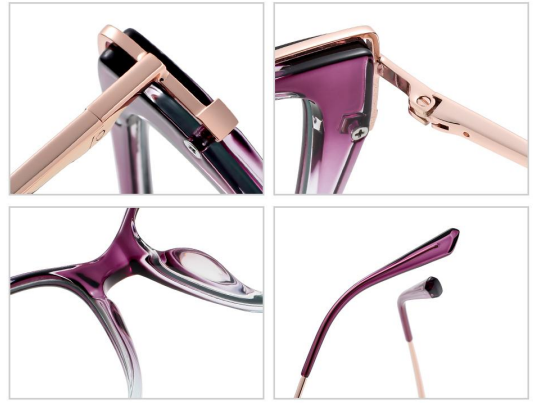

Blue Light Blocking Glasses for Adults _ TR+Metal series

Blue Light Glasses Manufacturer in China

www.HEAPPY.com

1 / 24

Model : TJ877

Material : TR+Metal

Lens : Anti blue light

Size : 52-17-142

N0.1 Bright Black C01-P81

N0.2 Bright Grey Blue C222-P81

N0.3 Transparent Yellow C675-P81

N0.4 Transparent Pink C492-P81

N0.5 Transparent Green C680-P81

Model : TJ876 Material : TR+Metal Lens : Anti blue light Size : 53-15-139

N0.1 Bright BlackC01-P81

N0.2 Purple -GreenC509-P81

N0.3 Transparent Blue GradientC324-P81

N0.4 Purple RedC667-P81

N0.5 Green Brown Demi FloralC666-P81

Model : TJ873 Material : TR+Metal Lens : Anti blue light Size : 54-16-140

N0.1 Bright BlackC01-P81

N0.2 Bright GreenC660-P81

N0.3 Bright PurpleC663-P81

N0.4 Bright Red BrownC661-P81

N0.5 Blue Yellow Demi FloralC662-P81

Model : TJ848 Material : TR+Metal Lens : Anti blue light Size : 48-22-145