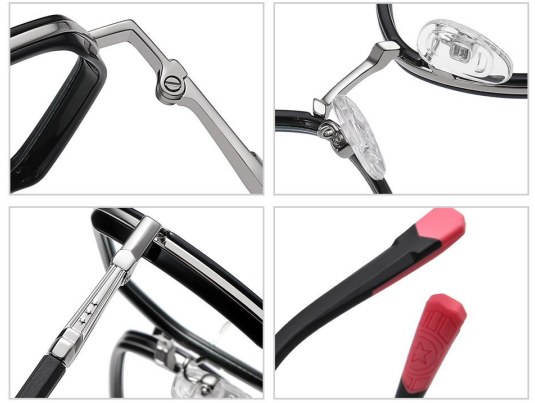

Size : 53-18-145

N0.1 Bright Black C01-P81

N0.2 Bright Transparent Light Purple
C122-P81

N0.3 Demi Floral C400-P81

N0.4 Gradient Light Yellow C598-P81

N0.5 Bright Transparent Light Blue
C120-P81

Model :TJ856 Material : TR90+Metal Lens : Anti-blue light Size : 46-18-130

N0.1 Bright Black / Silver C01-P81

N0.2 Transparent Pink / Gold C309-P81

N0.3 Transparent Purple / Silver C31-P81

N0.4 Transparent / Silver C26-P81

N0.5 Transparent Blue / Silver C399-P81

Model :TJ855 Material : TR90+Metal Lens : Anti-blue light Size : 47-18-130

N0.1 Bright Black Silver C01-P81

N0.2 Bright Black Silver C26-P81

N0.3 Transparent Blue Silver C399-P81

N0.4 Transparent Pink Gold C309-P81

N0.5 Transparent Purple Silver C31-P81

Model :TJ851 Material : TR90+Metal Lens : Anti-blue light Size : 53-18-145