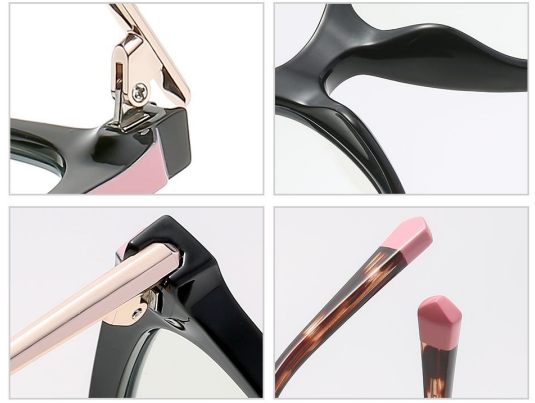

N0.4 Bright Black Red C01-P81-2

N0.5 Transparent Blue Pink C553-P81

Model :TJ828 Material : TR90+Metal Lens : Anti-blue light Size : 52-18-145

N0.1 Bright Black Gold C01-P81

N0.2 Solid Red Gold C544-P81

N0.3 Transparent Grey Gold C541-P81

N0.4 Transparent Green Gold C183-P81

N0.5 Solid Blue Silver C525-P8

Model : TJ820 Material : TR90+Metal Lens : Anti-blue light Size : 53-18-145

N0.1 Bright Black / Gold C01-P81

N0.2 Transparent Blue / Light Gun C513-P81

N0.3 Brown / Gold C514-P81

N0.4 Red / Gold C515-P81

N0.5 Purple / Light Gun C516-P81

Model :TJ811 Material : TR90+Metal Lens : Anti-blue light Size : 51-18-145

N0.1 Bright Black / Pink C01-P81

N0.2 Creamy Yellow / Purple C306-P81