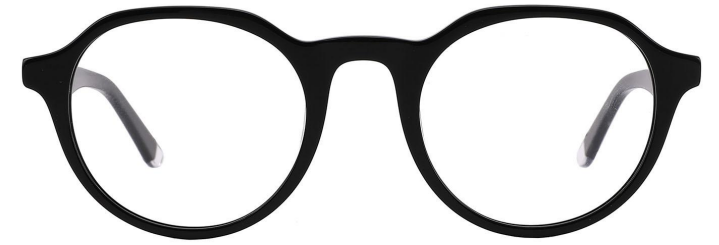

MODEL:LC010
SIZE:52-17-140

COLOR DISPLAY

C1 shiny black

C2 shiny dark purple

C3 shiny brown

C4 shiny dark blue

MODEL:LC011

SIZE:56-16-145

COLOR DISPLAY

C1 shiny black

C2 shiny blue

C3 shiny grey/purple

C4 shiny brown/crystal

MODEL: LC012
SIZE: 55-17-145

COLOR DISPLAY

C1 shiny black

C2 shiny blue

C3 shiny grey/purple

C4 shiny brown/crystal

MODEL: LC013

SIZE: 49-22-140

COLOR DISPLAY

C1 shiny black

C2 shiny dark blue

C3 shiny dark brown

C4 shiny red

MODEL: LC015
SIZE: 49-19-140

■ COLOR DISPLAY

C1 shiny crystal/white

C2 shiny pink

C3 shiny purple

C4 matt red